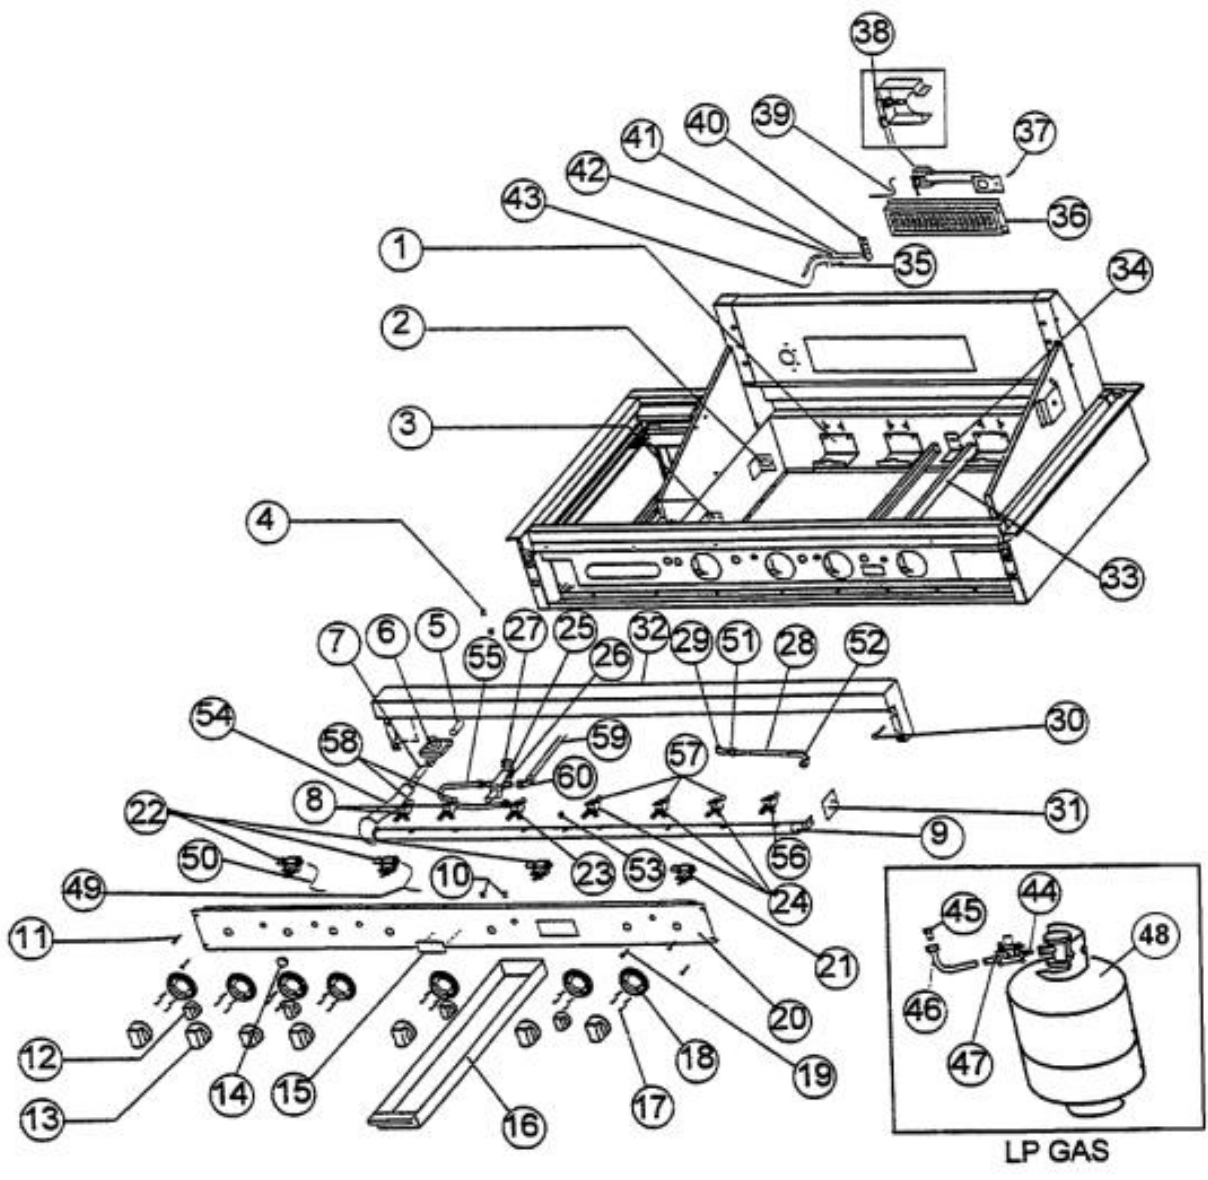

# VIKING VGBQ4122R Owner's Manual

[Shop genuine replacement parts for VIKING  
VGBQ4122R](#)

[Find Your VIKING Grill Parts - Select From 210 Models](#)

----- Manual continues below -----

Ref #	Part Number	Qty.	Description
1	PB060028		GRILL GRATES
2	E9103271		SUB TO B2007409
3	B2003345		BURNER COVER - (VGBQ)
4	PE030042		BURNR COVER HANDL.BBQ48/CHNO.P44-1010
5	PA020014		SPARK IGNITER
6	G5004548		SS BURNER KIT REP PA080035
7	B2003273		IGNITOR COVERS (VGBQ)
8	B2003270		BURNER DRIP SHIELD (VGBQ)
9	B2003791		CENTER SHIELD (VGBQ)
10	PB050054		SMOKER BURNER - 36/48 BBQ GRILL
11	PB040122		IGNITOR FOR (BBQ GRILL) (1647-89)
12	PA030002SS		BURNER BOWL (VGBQ) XSSX
13	B2003546		IGNITOR COVER LH (VGBQ)
14	PE030039		SPIT HANDLE (ROT. BBQ GRILL)
15	PB060058		SPIT FORK
16	PB060033		SPIT ROD ROTIS 30 BBQ GRILL
17	G3203346		ROTIS ASSY S
18	PE070184		ROTISSERIE MOTOR
19	PE070189		ELECTRICAL SUPPLY CORD - BBQ GRILL
20	PB080002		BROILER PAN
21	PA060030		V GRATE-VGRT XBKX
22	B3003233		SIDE BURNER GRATE SUPT-BBQ GRILL
23	PA080037		TOP BURNER FRONT REPL PA080007
24	PA080036		TOP BURNER REAR REPL PA080008
25	B2003260		BURNER SUPT - BBQ GRILL