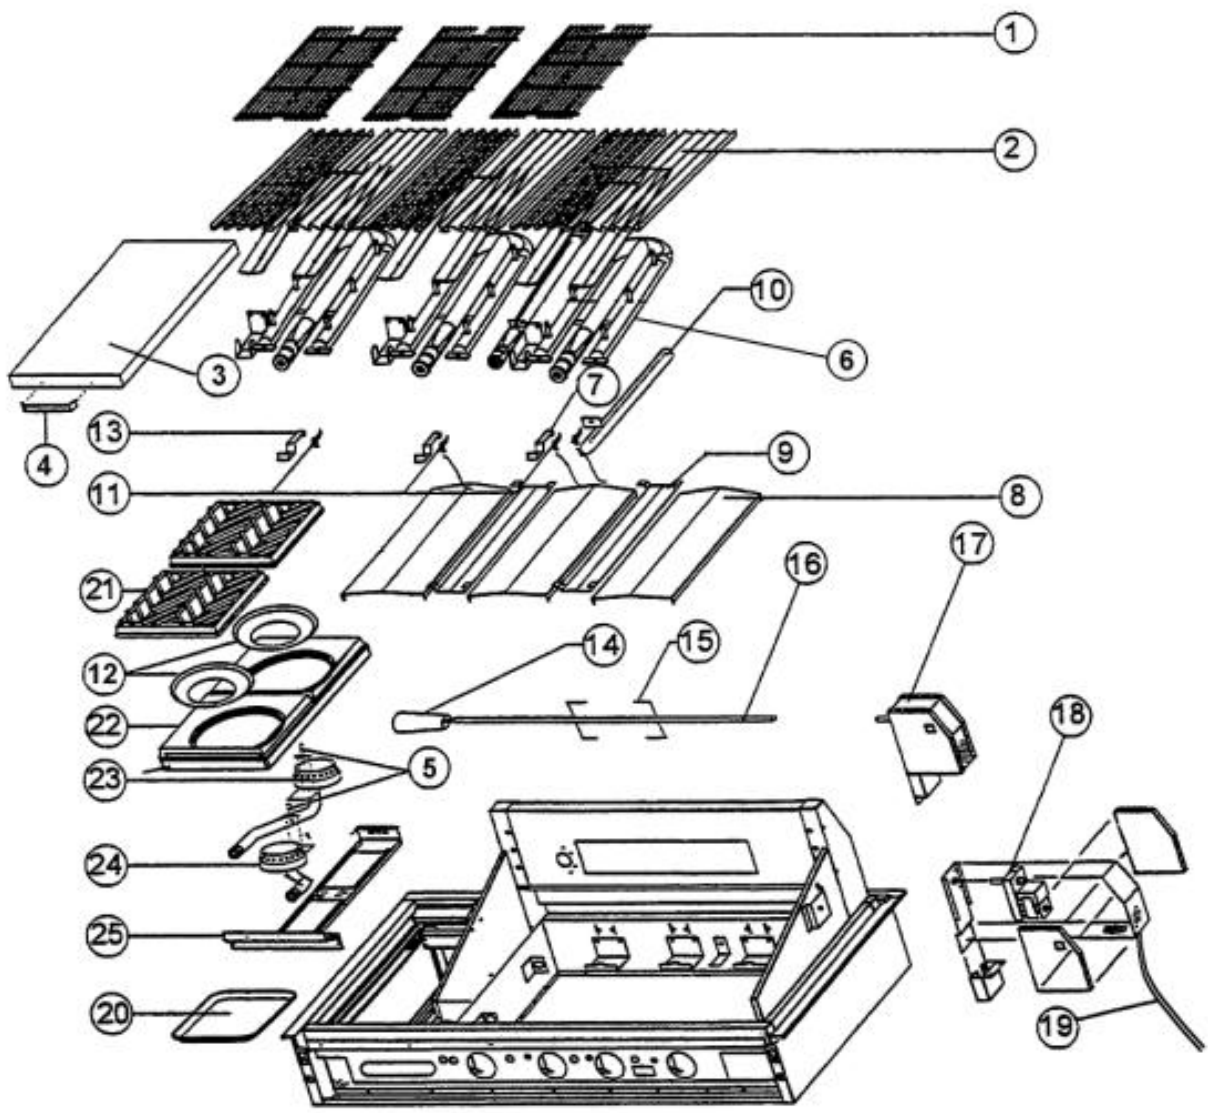

# VIKING VGBQ4122R Owner's Manual

[Shop genuine replacement parts for VIKING  
VGBQ4122R](#)

[Find Your VIKING Grill Parts - Select From 210 Models](#)

----- Manual continues below -----

Ref #	Part Number	Qty.	Description
1	PB060028		GRILL GRATES
2	E9103271		SUB TO B2007409
3	B2003345		BURNER COVER - (VGBQ)
4	PE030042		BURNR COVER HANDL.BBQ48/CHNO.P44-1010
5	PA020014		SPARK IGNITER
6	G5004548		SS BURNER KIT REP PA080035
7	B2003273		IGNITOR COVERS (VGBQ)
8	B2003270		BURNER DRIP SHIELD (VGBQ)
9	B2003791		CENTER SHIELD (VGBQ)
10	PB050054		SMOKER BURNER - 36/48 BBQ GRILL
11	PB040122		IGNITOR FOR (BBQ GRILL) (1647-89)
12	PA030002SS		BURNER BOWL (VGBQ) XSSX
13	B2003546		IGNITOR COVER LH (VGBQ)
14	PE030039		SPIT HANDLE (ROT. BBQ GRILL)
15	PB060058		SPIT FORK
16	PB060033		SPIT ROD ROTIS 30 BBQ GRILL
17	G3203346		ROTIS ASSY S
18	PE070184		ROTISSERIE MOTOR
19	PE070189		ELECTRICAL SUPPLY CORD - BBQ GRILL
20	PB080002		BROILER PAN
21	PA060030		V GRATE-VGRT XBKX
22	B3003233		SIDE BURNER GRATE SUPT-BBQ GRILL
23	PA080037		TOP BURNER FRONT REPL PA080007
24	PA080036		TOP BURNER REAR REPL PA080008
25	B2003260		BURNER SUPT - BBQ GRILL