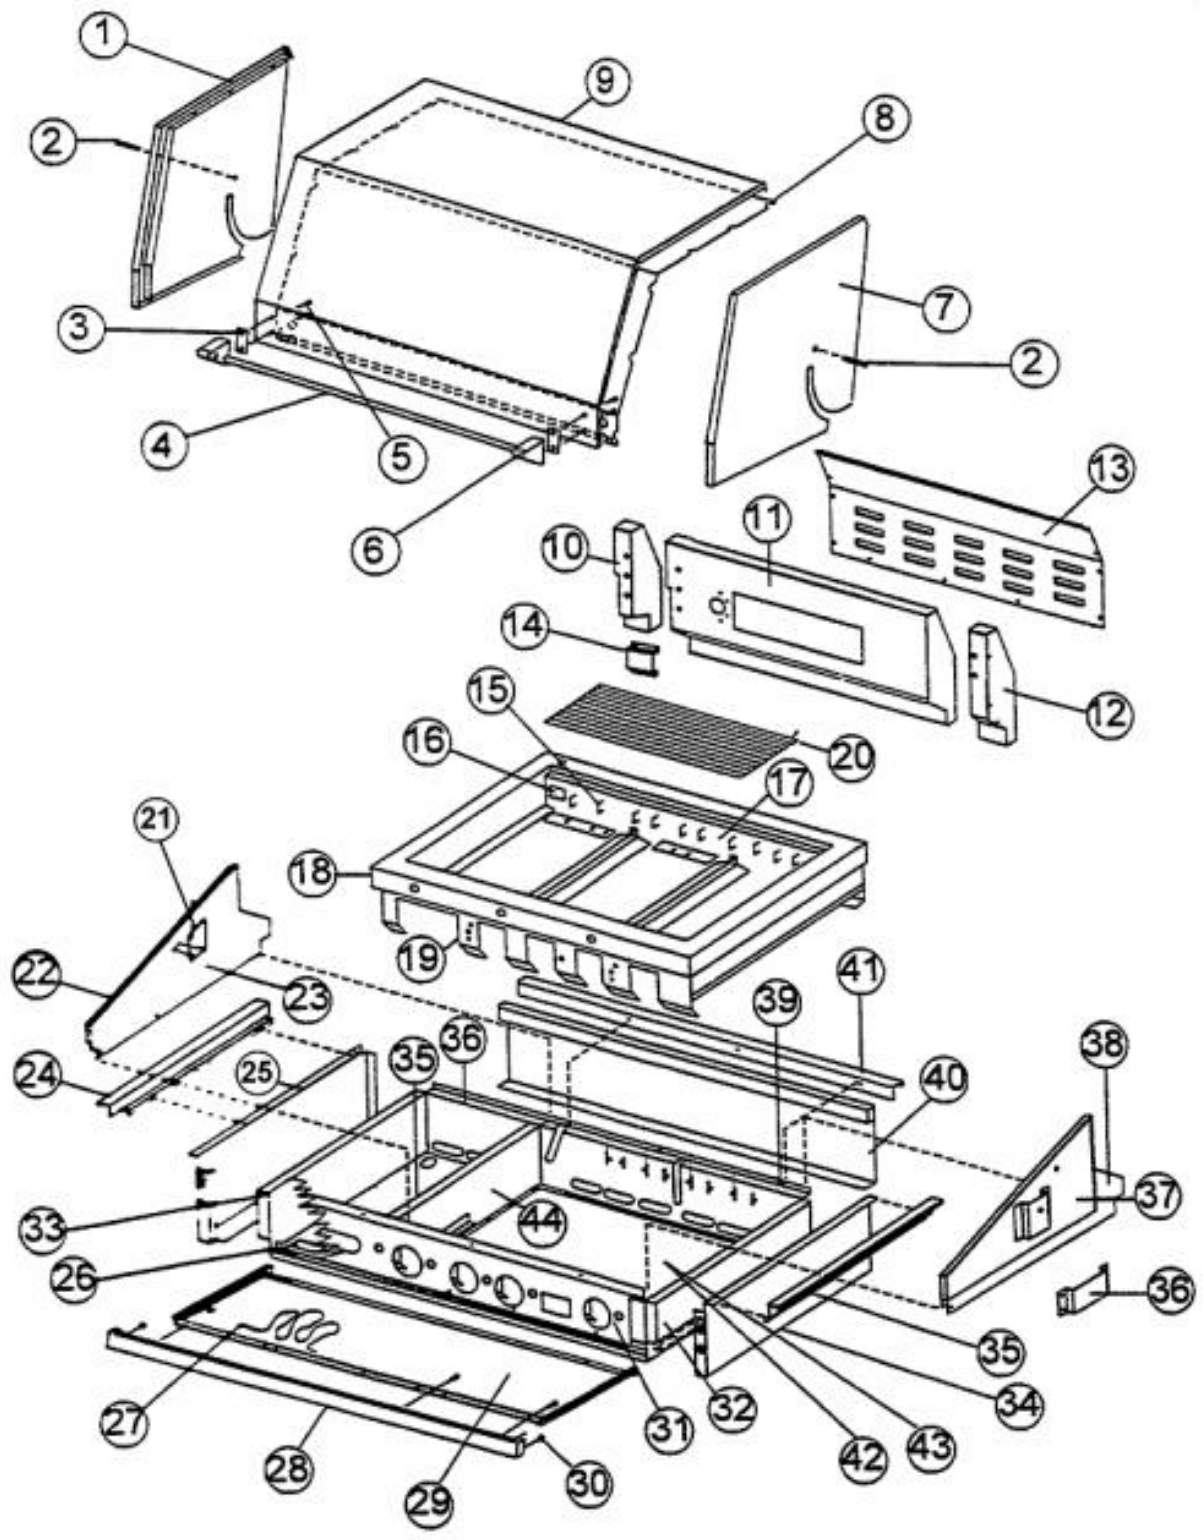

Ref #	Part Number	Qty.	Description
1	H3003763		CANOPY END SUBASSY LH BBQ
2	PD010034		3/8 X 1 SHOULDER BOLT SS
3	PD040010		DOOR HANDLE SPACER
4	PE030041		DOOR HANDLE (CANOPY) XSSX (VGBQ30)
	PE030045PVD		CANOPY HANDLE (30) PVD
5	PD020059		1/4-20 X 1/2 CAP SCREW SS
6	PE030001		BRACKET, DOOR, HANDLE
	PE030001PVD		END CAP DOOR HANDLE XBR
7	H3003762		CANOPY END SUBASSY RH BBQ
8	B2003218		CANOPY HEAT SHIELD BBQ GRILL 30
9	B2003217		CANOPY BODY BBQ GRILL 30
	B9003217FG		CANOPY BODY XFGX
	B9003217VB		CANOPY BODY XVBX
10	B3003321		IR SUPT END LH - BBQ GRILL
11	G3103323		IR ASSY - 30 BBQ GRILL
	E9103213		IR HOUSING(NO ROTIS.)30 BBQ GRILL
12	B3003320		IR SUPT END RH - BBQ GRILL
13	B2003214		REAR COVER BBQ GRILL 30
	B2003331		REAR COVER BBQ GRILL 48
14	B2003319		THERMOCOUPLE / IGN. COVER-BBQ GRILL
15	B2001147		GRATE SUPT ANGLE (VGBQ) XSSX
16	Not Replaceable		REGULATOR LABEL
17	B2003211		REAR SHIELD BBQ GRILL 30
18	B2004232		30 GRILL FRAME
19	B2004207		FRONT SHIELD (VGBQ4122)
20	PB060032		WARMING RACK
21	B2003307		ROTIS SADDLE - BBQ GRILL
22	G3003303		O/S WINDSHIELD LH-BBQ GRILL
23	B2004236		INSIDE WIND SHIELD L.H.
24	B2003244		SIDE TRIM CAB. LH BBQ GRILL 48
25	B2003242		SIDE PANEL LH BBQ GRILL 48
26	Not Replaceable		RATING PLATE
27	G5004200		LIGHTING WAND ASSY (VGBQ)
28	B3003231		DRIP TRAY HANDLE BBQ GRILL 41
29	B3003229		DRP TRAY BBQ GRILL 41
30	PD040004		GROMMET BUMPER
31	B2003767		FRONT SUPT (VGBQ412)
32	B2003236		BURNER BOX SIDE RH BBQ GRILL
33	B2003237		BURNER BOX SIDE LH BBQ GRILL
34	B2003241		SIDE PANEL RH BBQ GRILL 48
35	B2003243		SIDE TRIM CAB. RH BBQ GRILL 48
36	B2003306		ROTIS MOUNTING BRKT-BBQ
37	G3003302		O/S WINDSHEILD RH-BBQ GRILL
38	B2004235		INSIDE WIND SHIELD R.H.
39	B2003224		REAR SUPT BBQ GRILL 36
40	B3003226		REAR PANEL BBQ GRILL 41
41	B2003232		REAR TRIM BBQ GRILL 36
42	B2003223		BTM INSUL. SHIELD BBQ GRILL 36
43	B2003222		BURNER BOX BTM BBQ GRILL 36
44	B2003790		SIDE BURNER SHIELD (VGBQ)