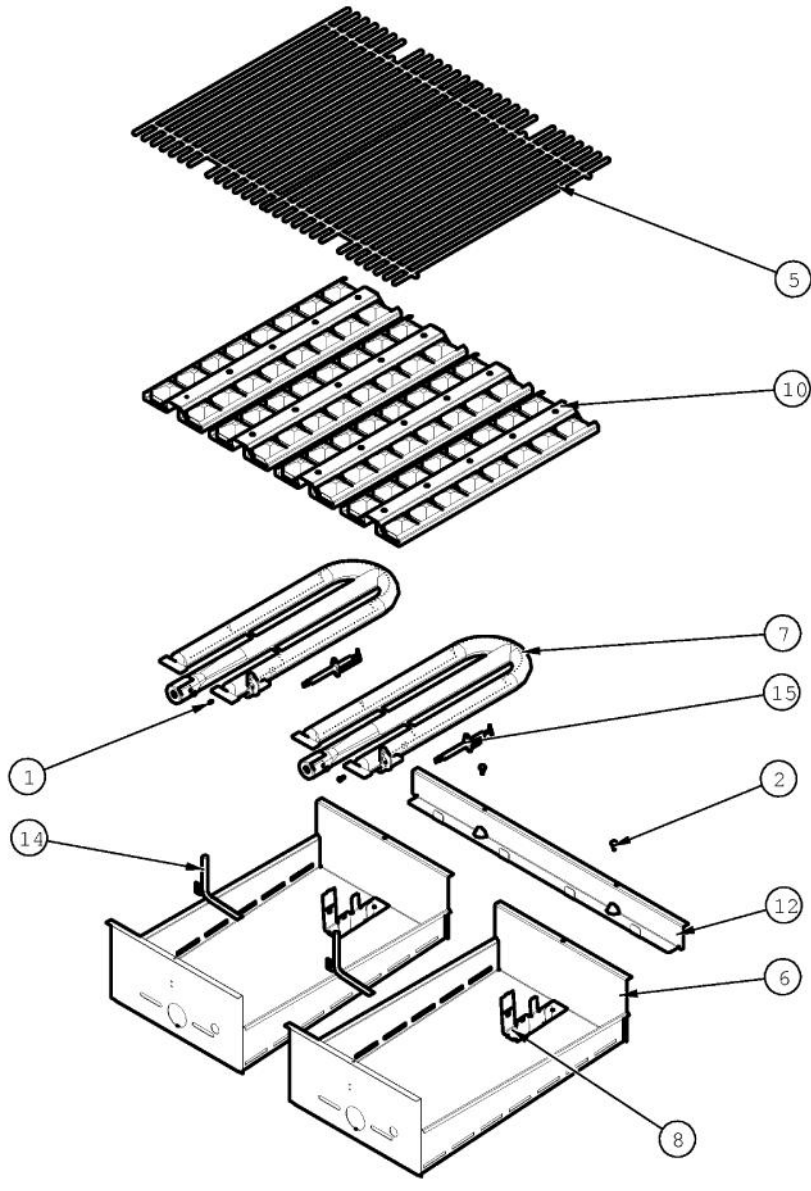

----- Manual continues below -----

Ref #	Part Number	Qty.	Description
1	002671-000	2	RUBBER DOOR BUMPER
2	014143-000	2	SCR 10-12 A SHLD TRP 1/2 S ZN BLUE
3	020055-000	25	SCR, DR, HXWH, 410SS, NPLT, 10-18 X 1/2
4	029459-000	2	PANEL, LWR SIDE
5	029460-000	1	FRAME, GRL, TOP
6	031570-000	1	BRACKET, MOUNTING, MODULE
7	031849-000	1	BRACKET, BACK SUPPORT
8	035606-000	2	FLUE DIVERTER, 30
9	035648-000	1	PANEL, SUPPORT, HEAT SHIELD
10	035668-000	1	PANEL, FRONT, HEAT SHIELD
11	036024-000	1	SUPPORT, TRAY, BRIQUETTE, 30
12	PD950013	2	LATCH PANEL ACCESS

Ref #	Part Number	Qty.	Description
1	004706-000	4	MACHINE SCREW, 6-32 X 3/8, PAN HD, PHILLIPS
2	020055-000	4	SCR, DR, HXWH, 410SS, NPLT, 10-18 X 1/2
5	029434-000	2	GRATE, BQ GRILL
6	029461-000	2	BOX, U BURNER, 30
7	029479-000	2	U-BURNER, BQ ASM
8	032239-000	1	BRACKET, REAR GRILL BURNER
10	032370-000	4	TRAY, CRMC, BRIQUETTE, ASM
12	036024-000	1	SUPPORT, TRAY, BRIQUETTE, 30
14	PB020114	1	FLASH TUBE (VGBQ3002T)
15	PB040288	2	SMOKER BURNER IGNITER

Ref #	Part Number	Qty.	Description
2	019277-000	1	DOOR HANDLE, 24
4	020659-000	1	GAUGE, BMTL, TEMPERATURE
5	026724-000	1	SPACER, WSHR
6	026965-000	2	END CAP, ASM, DOOR HANDLE
7	035864-000	1	HOOD, BQ, 30 ASM
9	035647-000	4	FASTENER, BOLT, HXH, SST
14	PB010304	1	KNOB BEZEL
NI	036547-000	2	GROMMET, RECTANGLE RUBBER (USED ON CANOPY)

Ref #	Part Number	Qty.	Description
1	020055-000	4	SCR, DR, HXWH, 410SS, NPLT, 10-18 X 1/2
2	031548-000	1	DRIP TRAY ASM, BQ, 30
3	031555-000	1	DRIP TRAY GUIDE, LH
5	031554-000	1	DRIP TRAY GUIDE, RH
6	PC020025	4	DRIP TRAY WHEEL
7	PD020082	4	10 X 24 COUNTERSUNK S.S. SCREW
8	PD030044	4	10-24 KEPS NUT SS
9	PD040004	2	GROMMET BUMPER