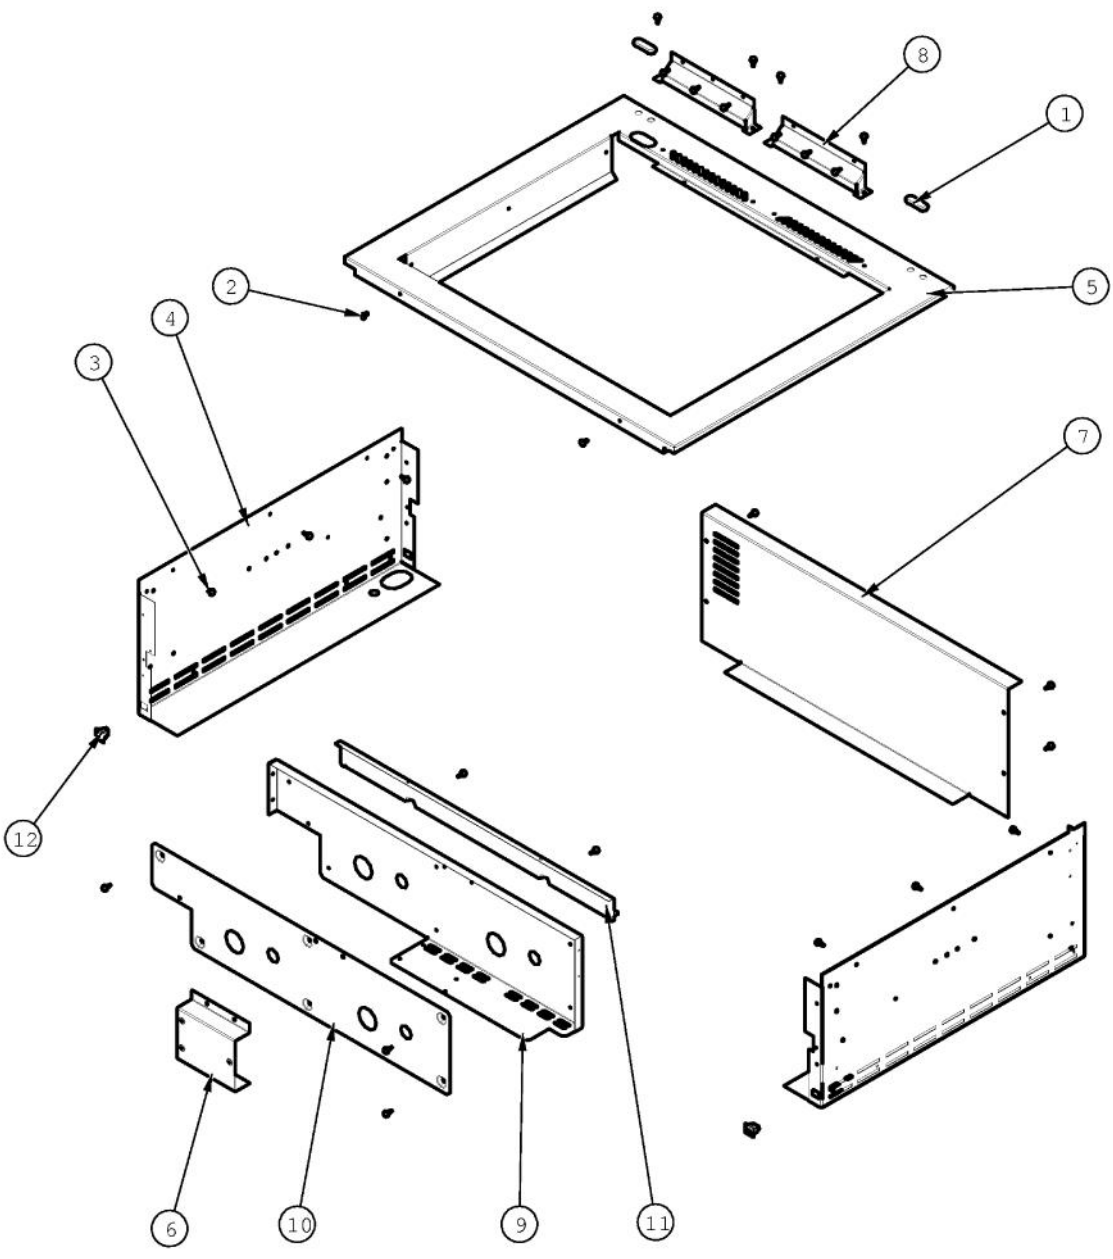

----- Manual continues below -----

Ref #	Part Number	Qty.	Description
1	002671-000	2	RUBBER DOOR BUMPER
2	014143-000	2	SCR 10-12 A SHLD TRP 1/2 S ZN BLUE
3	020055-000	25	SCR, DR, HXWH, 410SS, NPLT, 10-18 X 1/2
4	029459-000	2	PANEL, LWR SIDE
5	029460-000	1	FRAME, GRL, TOP
6	031570-000	1	BRACKET, MOUNTING, MODULE
7	031849-000	1	BRACKET, BACK SUPPORT
8	035606-000	2	FLUE DIVERTER, 30
9	035648-000	1	PANEL, SUPPORT, HEAT SHIELD
10	035668-000	1	PANEL, FRONT, HEAT SHIELD
11	036024-000	1	SUPPORT, TRAY, BRIQUETTE, 30
12	PD950013	2	LATCH PANEL ACCESS

Ref #	Part Number	Qty.	Description
1	004706-000	4	MACHINE SCREW, 6-32 X 3/8, PAN HD, PHILLIPS
2	020055-000	4	SCR, DR, HXWH, 410SS, NPLT, 10-18 X 1/2
5	029434-000	2	GRATE, BQ GRILL
6	029461-000	2	BOX, U BURNER, 30
7	029479-000	2	U-BURNER, BQ ASM
8	032239-000	1	BRACKET, REAR GRILL BURNER
10	032370-000	4	TRAY, CRMC, BRIQUETTE, ASM
12	036024-000	1	SUPPORT, TRAY, BRIQUETTE, 30
14	PB020114	1	FLASH TUBE (VGBQ3002T)
15	PB040288	2	SMOKER BURNER IGNITER

Ref #	Part Number	Qty.	Description
1	020055-000	4	SCR, DR, HXWH, 410SS, NPLT, 10-18 X 1/2
2	031548-000	1	DRIP TRAY ASM, BQ, 30
3	031555-000	1	DRIP TRAY GUIDE, LH
5	031554-000	1	DRIP TRAY GUIDE, RH
6	PC020025	4	DRIP TRAY WHEEL
7	PD020082	4	10 X 24 COUNTERSUNK S.S. SCREW
8	PD030044	4	10-24 KEPS NUT SS
9	PD040004	2	GROMMET BUMPER