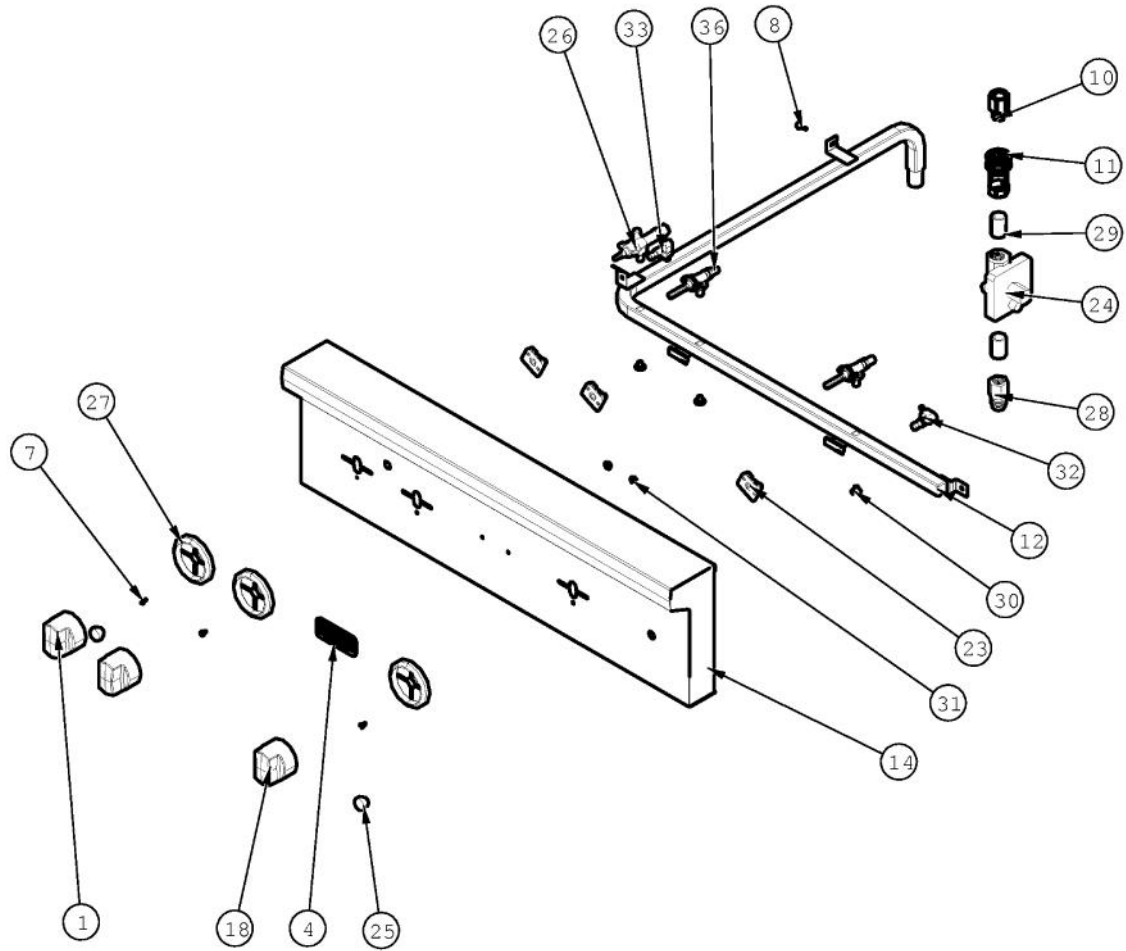

----- Manual continues below -----

Ref #	Part Number	Qty.	Description
1	002671-000	2	RUBBER DOOR BUMPER
2	014143-000	2	SCR 10-12 A SHLD TRP 1/2 S ZN BLUE
3	020055-000	25	SCR, DR, HXWH, 410SS, NPLT, 10-18 X 1/2
4	029459-000	2	PANEL, LWR SIDE
5	029460-000	1	FRAME, GRL, TOP
6	031570-000	1	BRACKET, MOUNTING, MODULE
7	031849-000	1	BRACKET, BACK SUPPORT
8	035606-000	2	FLUE DIVERTER, 30
9	035648-000	1	PANEL, SUPPORT, HEAT SHIELD
10	035668-000	1	PANEL, FRONT, HEAT SHIELD
11	036024-000	1	SUPPORT, TRAY, BRIQUETTE, 30
12	PD950013	2	LATCH PANEL ACCESS

Ref #	Part Number	Qty.	Description
1	004706-000	4	MACHINE SCREW, 6-32 X 3/8, PAN HD, PHILLIPS
2	020055-000	4	SCR, DR, HXWH, 410SS, NPLT, 10-18 X 1/2
5	029434-000	2	GRATE, BQ GRILL
6	029461-000	2	BOX, U BURNER, 30
7	029479-000	2	U-BURNER, BQ ASM
8	032239-000	1	BRACKET, REAR GRILL BURNER
10	032370-000	4	TRAY, CRMC, BRIQUETTE, ASM
12	036024-000	1	SUPPORT, TRAY, BRIQUETTE, 30
14	PB020114	1	FLASH TUBE (VGBQ3002T)
15	PB040288	2	SMOKER BURNER IGNITER

Ref #	Part Number	Qty.	Description
1	020055-000	4	SCR, DR, HXWH, 410SS, NPLT, 10-18 X 1/2
2	031548-000	1	DRIP TRAY ASM, BQ, 30
3	031555-000	1	DRIP TRAY GUIDE, LH
5	031554-000	1	DRIP TRAY GUIDE, RH
6	PC020025	4	DRIP TRAY WHEEL
7	PD020082	4	10 X 24 COUNTERSUNK S.S. SCREW
8	PD030044	4	10-24 KEPS NUT SS
9	PD040004	2	GROMMET BUMPER