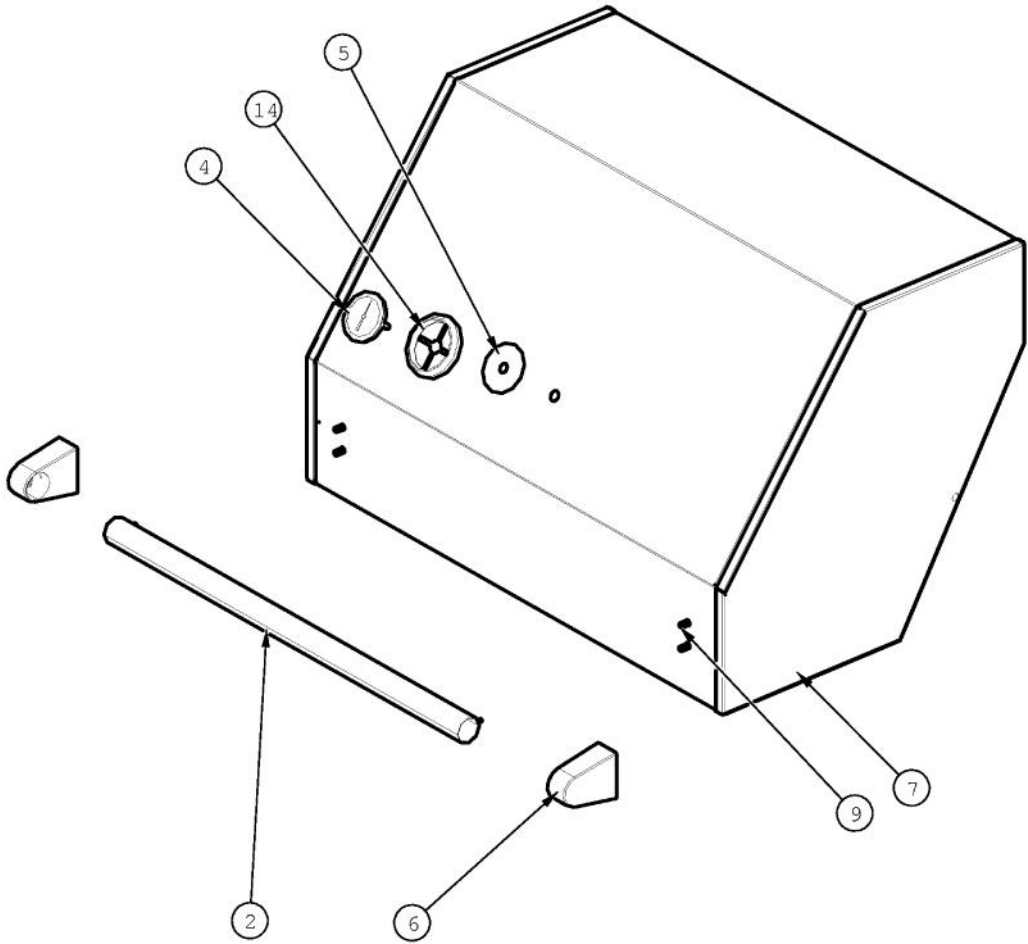

Ref #	Part Number	Qty.	Description
2	019277-000	1	DOOR HANDLE, 24
4	020659-000	1	GAUGE, BMTL, TEMPERATURE
5	026724-000	1	SPACER, WSHR
6	026965-000	2	END CAP, ASM, DOOR HANDLE
7	035864-000	1	HOOD, BQ, 30 ASM
9	035647-000	4	FASTENER, BOLT, HXH, SST
14	PB010304	1	KNOB BEZEL
NI	036547-000	2	GROMMET, RECTANGLE RUBBER (USED ON CANOPY)