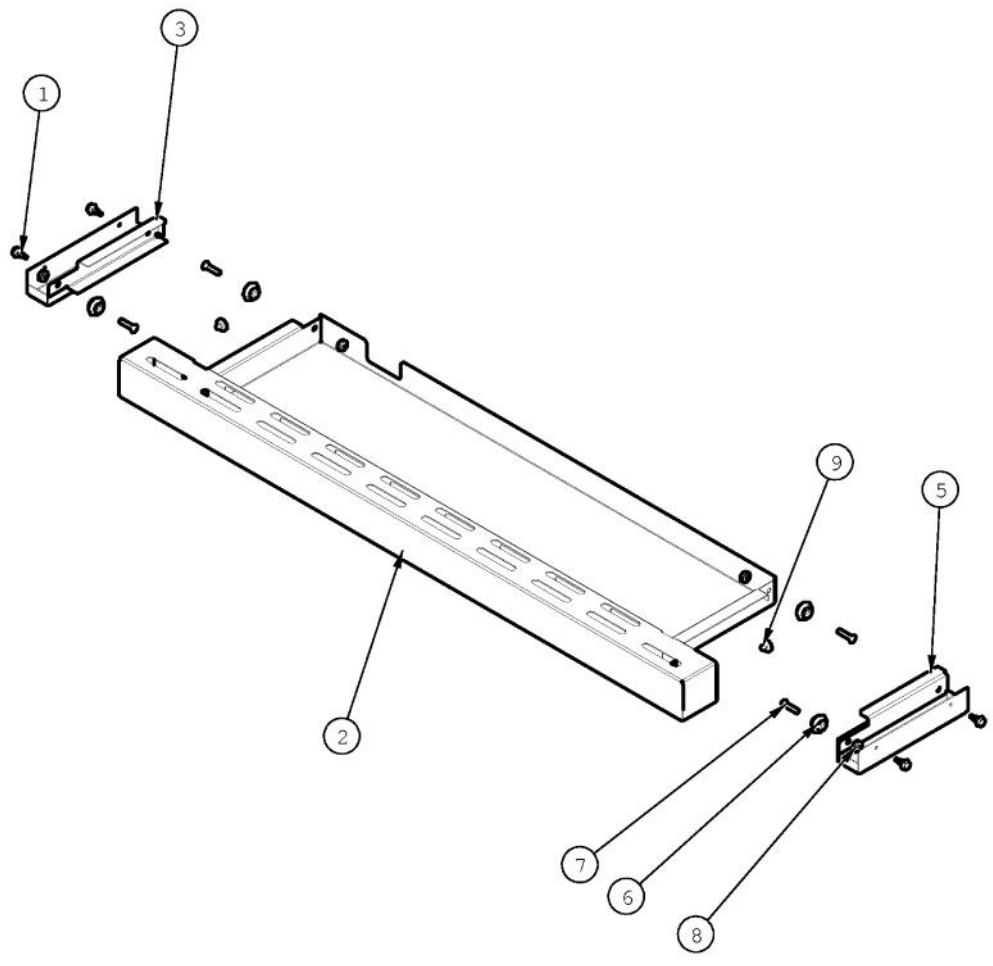

----- Manual continues below -----

Ref #	Part Number	Qty.	Description
1	002671-000	2	RUBBER DOOR BUMPER
2	014143-000	2	SCR 10-12 A SHLD TRP 1/2 S ZN BLUE
3	020055-000	25	SCR, DR, HXWH, 410SS, NPLT, 10-18 X 1/2
4	029459-000	2	PANEL, LWR SIDE
5	029460-000	1	FRAME, GRL, TOP
6	031570-000	1	BRACKET, MOUNTING, MODULE
7	031849-000	1	BRACKET, BACK SUPPORT
8	035606-000	2	FLUE DIVERTER, 30
9	035648-000	1	PANEL, SUPPORT, HEAT SHIELD
10	035668-000	1	PANEL, FRONT, HEAT SHIELD
11	036024-000	1	SUPPORT, TRAY, BRIQUETTE, 30
12	PD950013	2	LATCH PANEL ACCESS

Ref #	Part Number	Qty.	Description
1	004706-000	4	MACHINE SCREW, 6-32 X 3/8, PAN HD, PHILLIPS
2	020055-000	4	SCR, DR, HXWH, 410SS, NPLT, 10-18 X 1/2
5	029434-000	2	GRATE, BQ GRILL
6	029461-000	2	BOX, U BURNER, 30
7	029479-000	2	U-BURNER, BQ ASM
8	032239-000	1	BRACKET, REAR GRILL BURNER
10	032370-000	4	TRAY, CRMC, BRIQUETTE, ASM
12	036024-000	1	SUPPORT, TRAY, BRIQUETTE, 30
14	PB020114	1	FLASH TUBE (VGBQ3002T)
15	PB040288	2	SMOKER BURNER IGNITER

Ref #	Part Number	Qty.	Description
1	020055-000	4	SCR, DR, HXWH, 410SS, NPLT, 10-18 X 1/2
2	031548-000	1	DRIP TRAY ASM, BQ, 30
3	031555-000	1	DRIP TRAY GUIDE, LH
5	031554-000	1	DRIP TRAY GUIDE, RH
6	PC020025	4	DRIP TRAY WHEEL
7	PD020082	4	10 X 24 COUNTERSUNK S.S. SCREW
8	PD030044	4	10-24 KEPS NUT SS
9	PD040004	2	GROMMET BUMPER