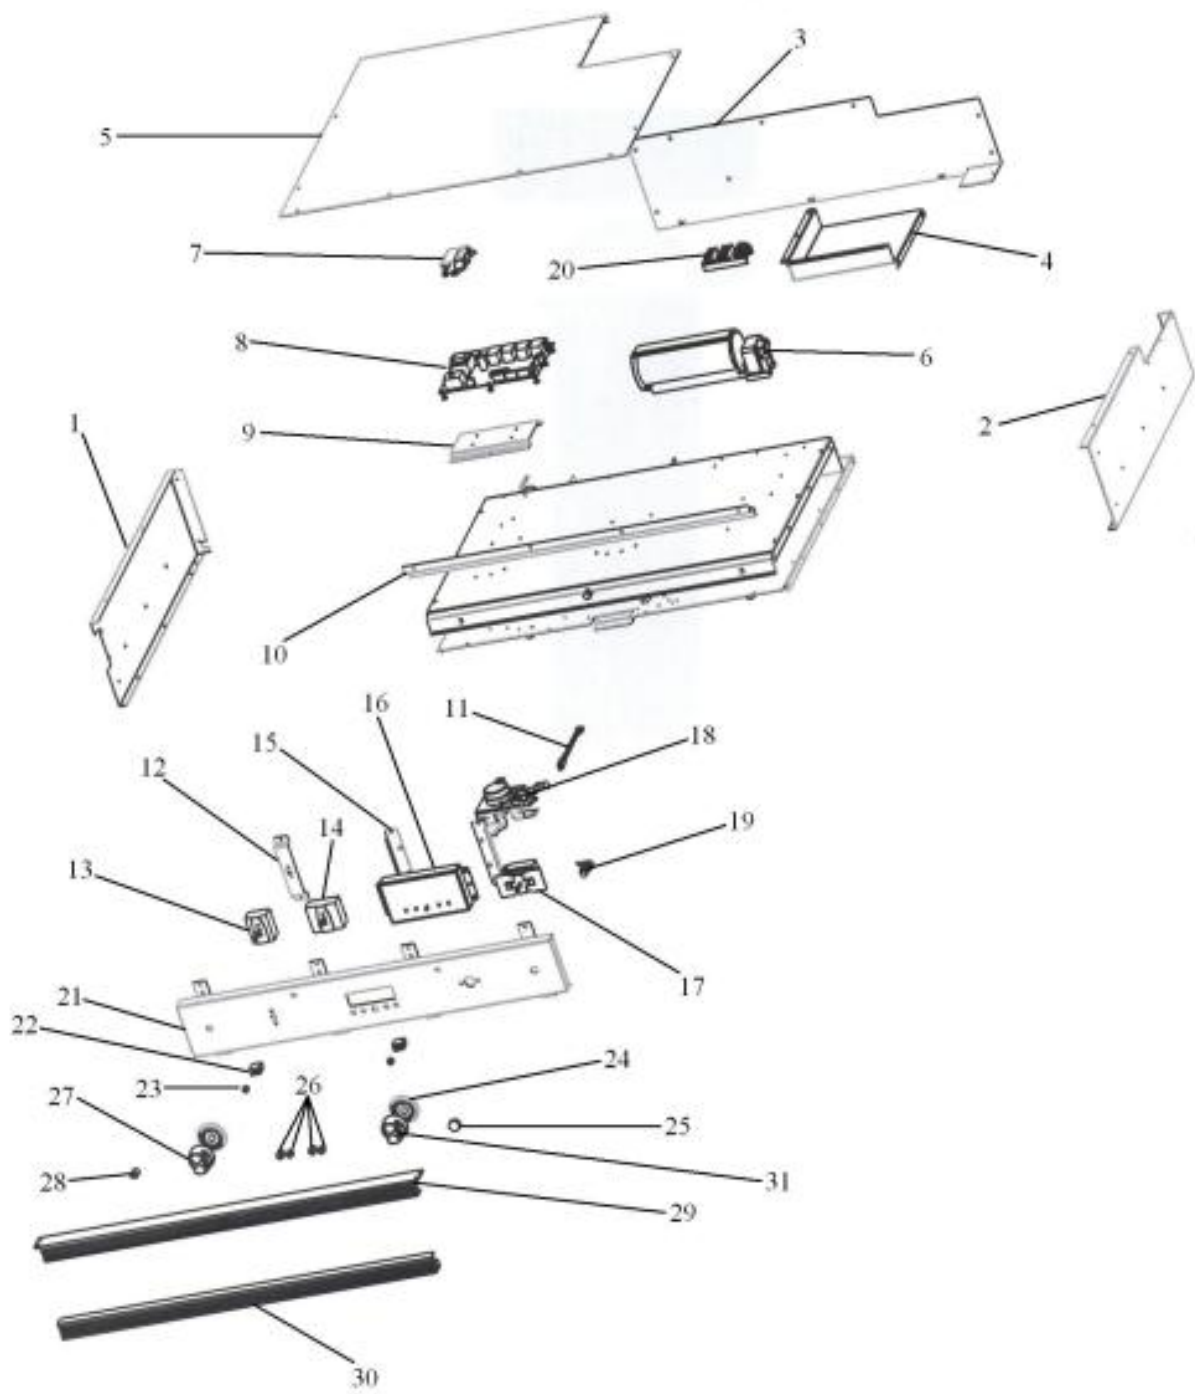

----- Manual continues below -----

Ref #	Part Number	Qty.	Description
1	A2006123		CABINET SIDE LH
2	A2007906		30" SINGLE CAB. SIDE RH
3	A2008557		30 TOP REAR COVER
4	A2008543		TOP CHANNEL
5	A2008580		30 CABINET TOP
6	PE050087		BLOWER ASSEMBLY - DESIGNER SERIES
7	PJ030002		AUTO RESET (SELF-CLEAN) VDSC
8	PE070472		ELECTRONIC CONTROL BOARD
9	A2009884		AUTO RESET BRACKET
10	E9108579		TOP VENT COVER 30
11	PE050059		HI-LIMIT SWITCH
12	A2008526		SELECTOR BRACKET
13	PJ030011		SWITCH (2-POSITION) VESO105
14	PJ030001		SELECTOR SWITCH (8-POSITION) VDSC
15	A2008527		CLOCK BRACKET
16	PE050049		CLOCK/TIMER(ROBERTSHAWNO.100-00550-01 (BEFORE 02/27/06)
	PE050213		PRO 120V DIGITAL CLOCK (AFTER 02/27/06)
17	PJ030037		SUB TO PS500033 - SELF CLEAN THERMOSTAT
18	PE050112		DOOR LATCH
19	PE050019		OVEN LIGHT SWITCH (VGSO166) 90-DEG.
20	PE070147		TERMINAL BLOCK
21	B92010567		30 SINGLE CONTROL PANEL (BEFORE 02/27/06)
	C92010567BK		30 SINGLE CONTROL PANEL XBKX (BEFORE 02/27/06)
	C92010567WH		30 SINGLE CONTROL PANEL XWHX (BEFORE 02/27/06)
	B92014943		30 SINGLE CONTROL PANEL (AFTER 02/27/06)
	C92014943BK		30 SINGLE CONTROL PANEL XBKX (AFTER 02/27/06)
	C92014943WH		30 SINGLE CONTROL PANEL XWHX (AFTER 02/27/06)
22	PE050024		OVEN IND. LIGHT (LIGHT HOUSING)
23	PE050023		OVEN IND. LIGHT (LENS & BEZEL)
24	PB010152		KNOB BEZEL-CHROME (30 B-IN OVEN)
	PB010153		KNOB BEZEL-XBRX (30 B-IN OVEN)
25	PB010163		OVEN LIGHT SWITCH KNOB BK
	PB010164		OVEN LIGHT SWITCH KNOB XWHX (VESO/D
26	PB010248		CLOCK BUTTON
	PB010249		PUSH BUTTON WHITE
27	PB010148		SELECTOR KNOB-XBKX (30DOUBLE OVEN
	PB010149		SELECTOR KNOB-XWHX (30 B-IN OVEN)
28	PB010165		TIME MANUAL KNOB XBKX (VESO/VEDO)
	PB010166		TIME MANUAL KNOB XWHX (VESO/VEDO)
29	PE040073		TOP TRIM-EXTRUDED (VESO105/VEDO205)
30	PE040209		LOWER CONTROL PANEL EXTRUSION
31	PB010150		T/STAT KNOB-XBKX (30 B-IN OVEN)
	PB010151		T/STAT KNOB-XWHX (30 B-IN OVEN)