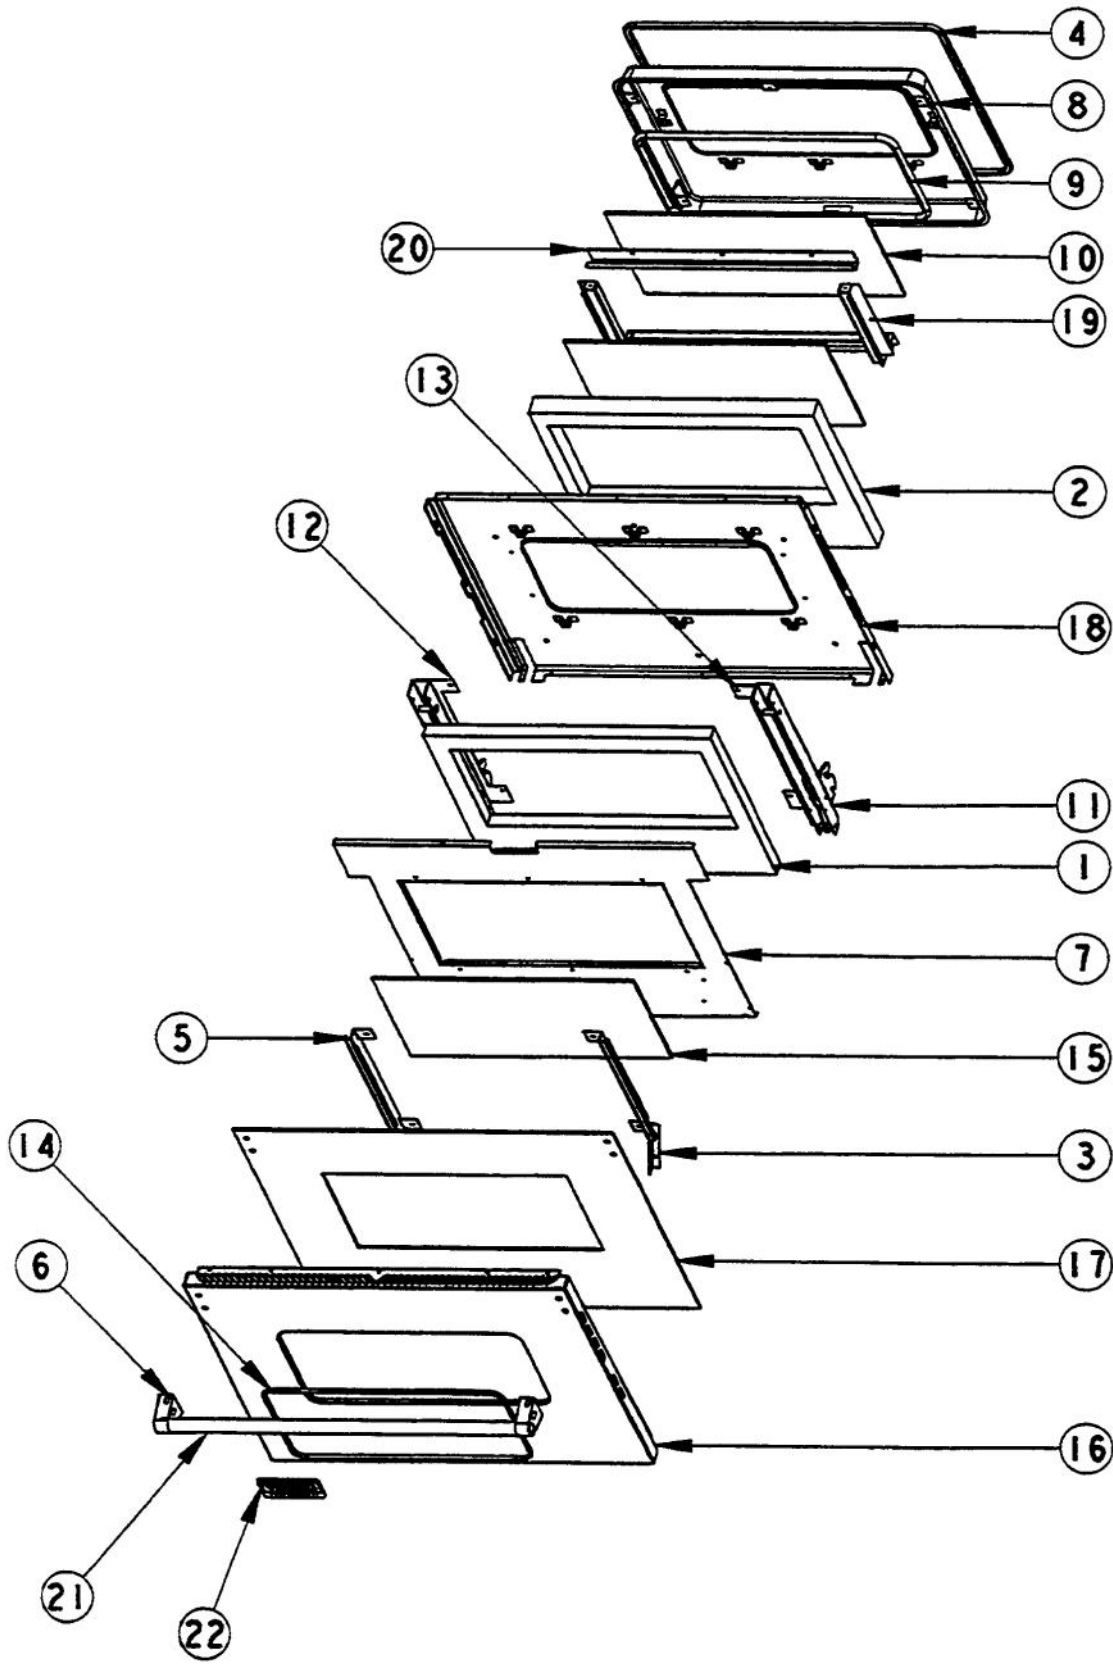

Ref #	Part Number	Qty.	Description
1	PE040071		SIDE TRIM-EXTRUDED (VESO105)
2	PE040074		BTM TRIM-EXTRUDED (VESO105/VEDO2
3	H9107881		30 UPPER FRONT FRAME
4	PC020016		HINGE RECEIVER (VEDO/VEDO)
5	PJ010004		BAKE ELEMENT (VDSC) 240V
6	E9102170		CONVECTION FAN COVER
7	PJ010003		CONVECTION ELEMENT (VDSC) 240V
8	PE050005		CONVECTION FAN ASSY
9	A2002595		CONVECTION FAN BOX (VDSC)
10	PE050009		OVEN LIGHT SOCKET - 36 BUILT-IN
11	PB020117		DESIGNER OVEN VENT
12	PM010014		SMOKE ELIMINATOR (VDSC)
13	B2002167		BROILER TOP (VDSC)
14	B2002185		BROIL ELEMENT BRKT (VDSC)
15	PJ010002		BROIL ELEMENT(MAXI)-SIDE (VDSC)240V
16	PJ010001		BROIL ELEMENT 240V
17	E9102153		OVEN TOP (VDSC)
18	A2008581		30 UPPER OUTER BACK
19	A2006182		AIR SCOOP
20	A1006190		SINGLE OVEN COVER PLATE
21	A2006324		VENT SIDE LH
22	A2006323		VENT SIDE RH
23	A2006326		LOWER AIR VENT SINGLE
24	A2006189		SINGLE OVEN FLUE COVER
25	PJ030002		AUTO RESET (SELF-CLEAN) VDSC
26	PB060044		OVEN RK VDSC30/48RH REPL PB060019
27	PB060030		RACK SUPT REPL PB060010