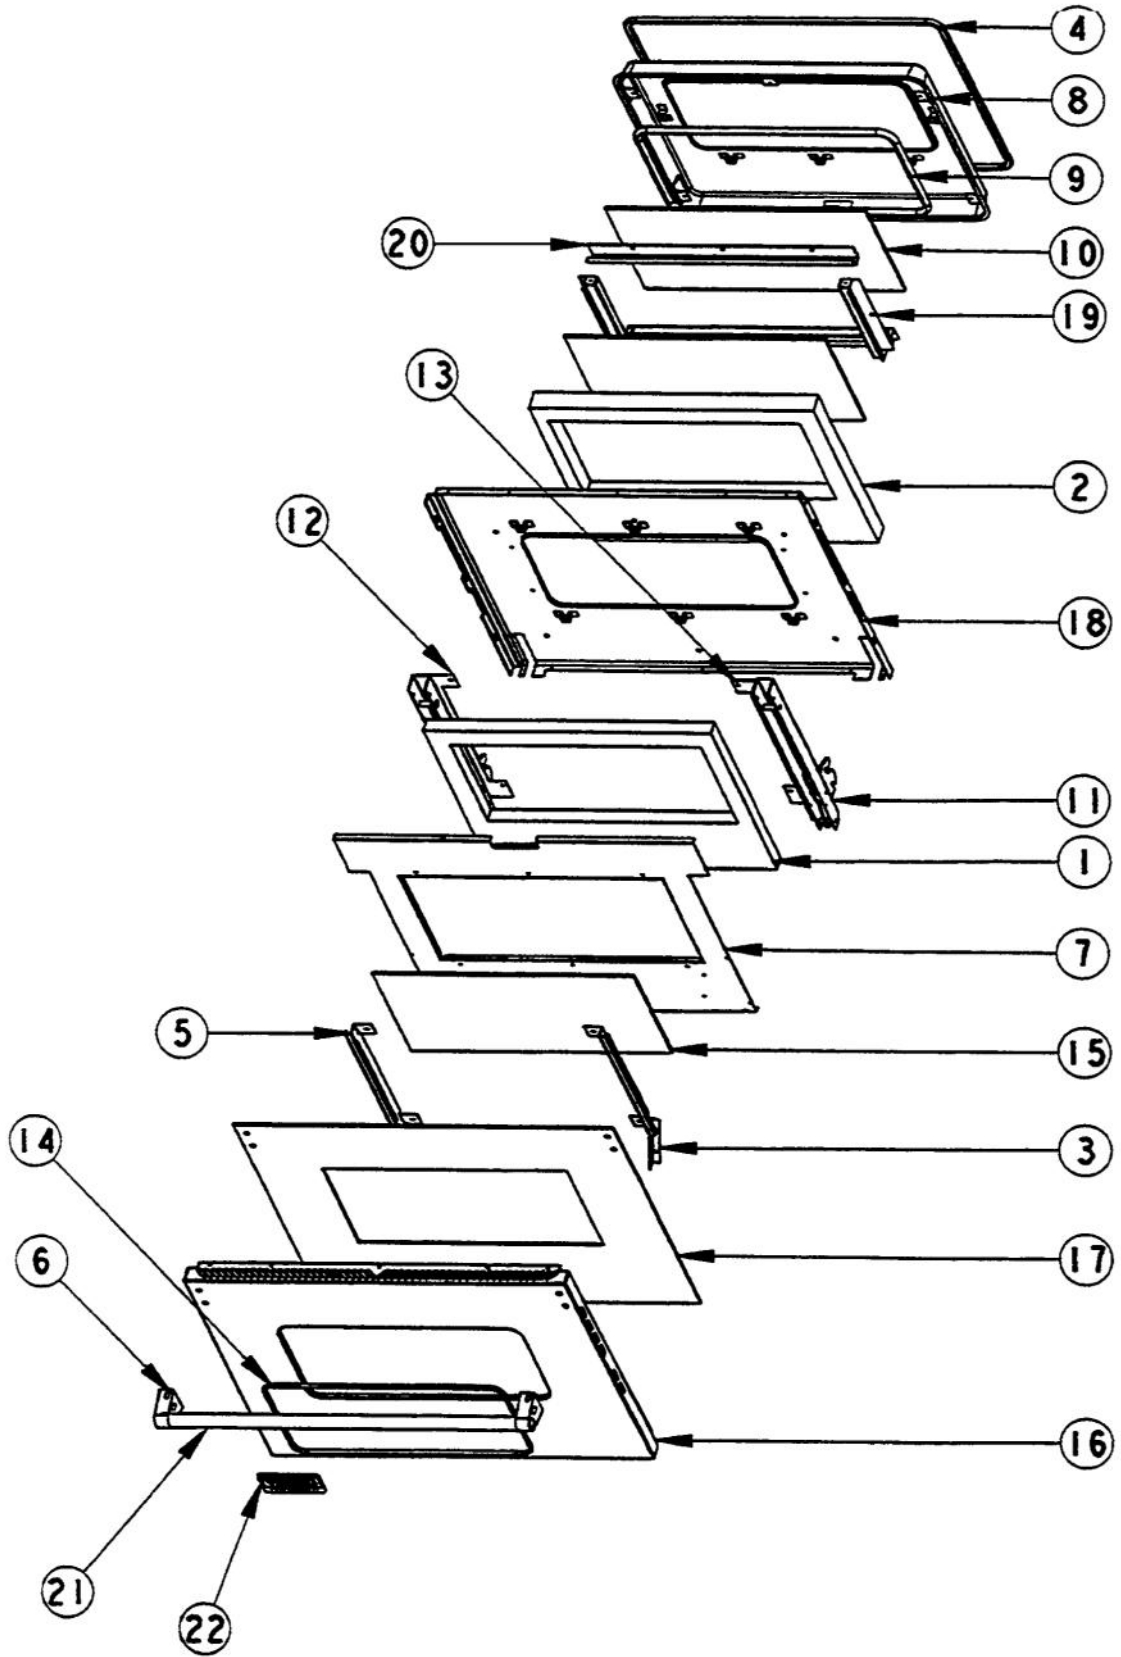

Ref #	Part Number	Qty.	Description
1	PE040071		SIDE TRIM-EXTRUDED (VESO105)
2	PE040219		BOTTOM TRIM
3	H9108575		27 UPPER FRONT FRAME ASSY
4	PC020016		HINGE RECEIVER (VEDO/VEDO)
5	PJ010012		BAKE ELEMENT (VESO176/VEDO276)240V
6	E9104309		CONVECTION FAN COVER
7	PJ010003		CONVECTION ELEMENT (VDSC) 240V
8	PE050005		CONVECTION FAN ASSY
9	A2002595		CONVECTION FAN BOX (VDSC)
10	PE050009		OVEN LIGHT SOCKET - 36 BUILT-IN
11	PB020117		DESIGNER OVEN VENT
12	PM010014		SMOKE ELIMINATOR (VDSC)
13	B2004311		BROILER TOP (27) (VESO176/DO276)
14	B2004315		BROIL ELEMENT BRKT (VESO176/DO276)
15	PJ010011		OUTSIDE BROIL ELEMENT (27 OVEN)240
16	PJ010001		BROIL ELEMENT 240V
17	E9104302		OVEN TOP (VEDO276/VESO176)
18	A2007877		27 UPPER OUTER BACK
19	A2006182		AIR SCOOP
20	A1006190		SINGLE OVEN COVER PLATE
21	A2006324		VENT SIDE LH
22	A2006323		VENT SIDE RH
23	A2006326		LOWER AIR VENT SINGLE
24	A2006189		SINGLE OVEN FLUE COVER
25	PJ030002		AUTO RESET (SELF-CLEAN) VDSC
26	PB060048		OVEN RACK - 27
27	PB060030		RACK SUPT REPL PB060010
NI	PE050115		MEAT PROBE JACK
NI	PM010160		MEAT PROBE JACK COVER