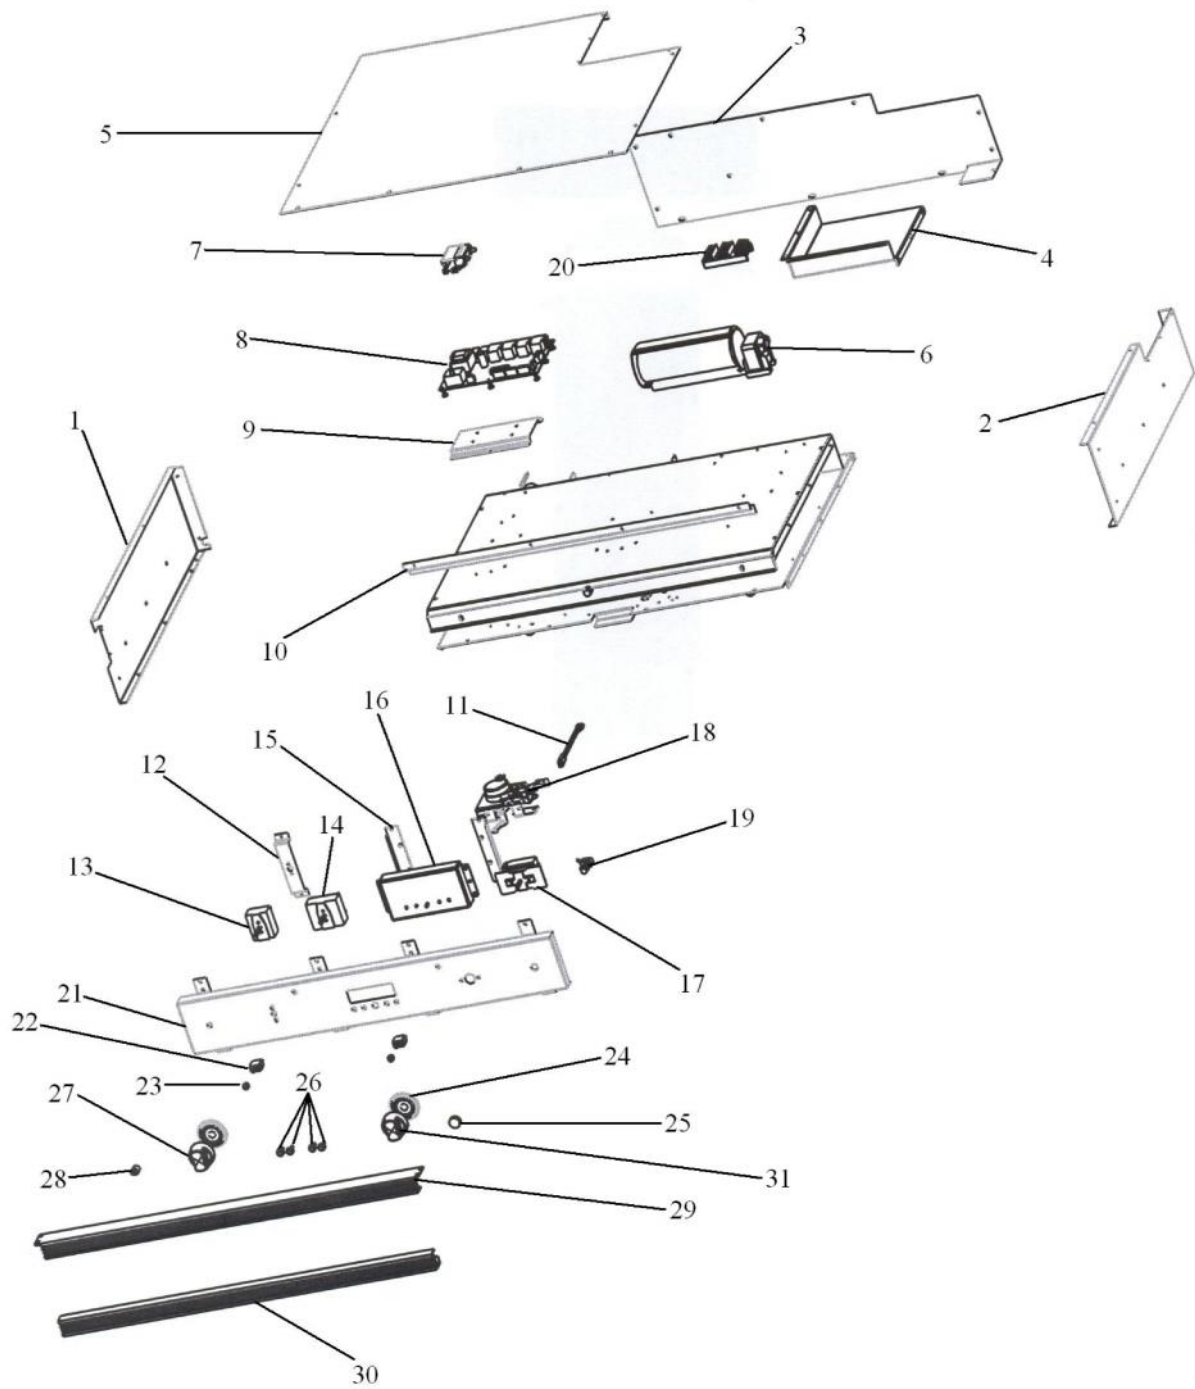

Ref #	Part Number	Qty.	Description
1	A2007699		CABINET SIDE LH
2	A2007698		CABINET SIDE RH
3	A2008558		27 TOP REAR COVER
4	A2008543		TOP CHANNEL
5	A2008556		27 CABINET TOP
6	PE050087		BLOWER ASSEMBLY - DESIGNER SERIES
7	PJ030002		AUTO RESET (SELF-CLEAN) VDSC
8	PE070472		ELECTRONIC CONTROL BOARD
9	A2009884		AUTO RESET BRACKET
10	E9108559		TOP VENT COVER 27
11	PE050059		HI-LIMIT SWITCH
12	A2008526		SELECTOR BRACKET
13	PJ030011		SWITCH (2-POSITION) VESO105
14	PJ030001		SELECTOR SWITCH (8-POSITION) VDSC
15	A2008527		CLOCK BRACKET
16	PE050213		PRO 120V DIGITAL CLOCK
17	PJ030037		SUB TO PS500033 - SELF CLEAN THERMOSTAT
18	PE050112		DOOR LATCH
19	PE050019		OVEN LIGHT SWITCH (VGSO166) 90-DEG.
20	PE070147		TERMINAL BLOCK
21	B9208563		27 SINGLE CONTROL PANEL
	C9208563BK		27 SINGLE CONTROL PANEL XBKX
	C9208563WH		27 SINGLE CONTROL PANEL XWHX
22	PE050024		OVEN IND. LIGHT (LIGHT HOUSING)
23	PE050023		OVEN IND. LIGHT (LENS & BEZEL)
24	PB010152		KNOB BEZEL-CHROME (30 B-IN OVEN)
	PB010153		KNOB BEZEL-XBRX (30 B-IN OVEN)
25	PB010163		OVEN LIGHT SWITCH KNOB BK
	PB010164		OVEN LIGHT SWITCH KNOB XWHX (VESO/D
26	PB010248		CLOCK BUTTON
	PB010249		PUSH BUTTON WHITE
27	PB010148		SELECTOR KNOB-XBKX (30DOUBLE OVEN
	PB010149		SELECTOR KNOB-XWHX (30 B-IN OVEN)
28	PB010165		TIME MANUAL KNOB XBKX (VESO/VEDO)
	PB010166		TIME MANUAL KNOB XWHX (VESO/VEDO)
29	PE040085		TOP EXTRUSION (27/VESO/DO)
30	PE040217		LOWER CONTROL PANEL EXTRUSION
31	PB010150		T/STAT KNOB-XBKX (30 B-IN OVEN)
	PB010151		T/STAT KNOB-XWHX (30 B-IN OVEN)