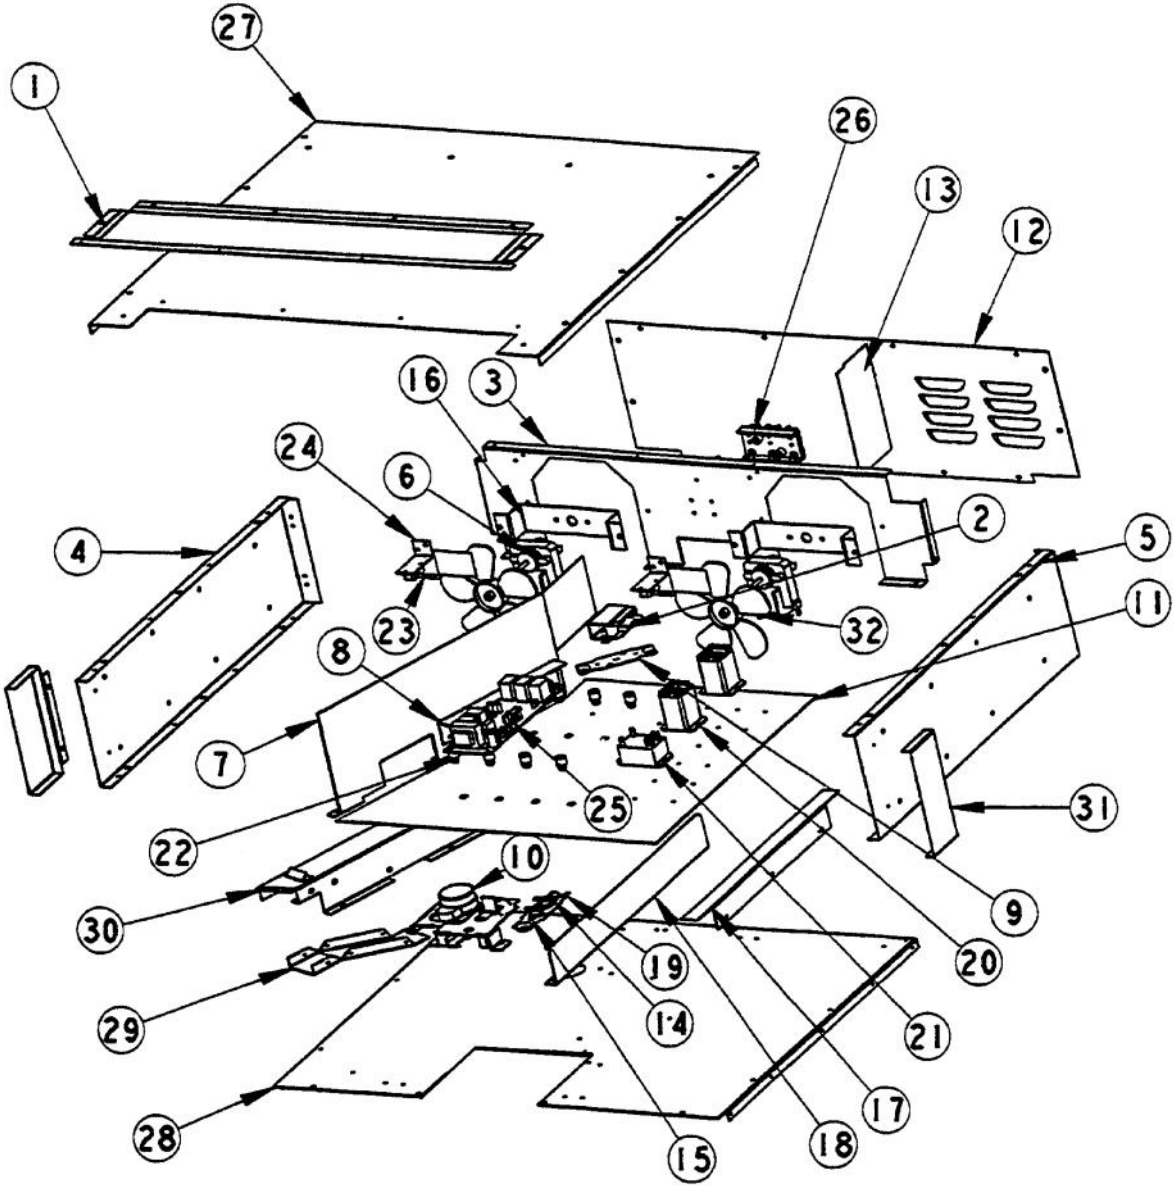

# VIKING VESO177 Owner's Manual

[Shop genuine replacement parts for VIKING VESO177](#)

[Find Your VIKING Oven Parts - Select From 98 Models](#)

----- Manual continues below -----

Ref #	Part Number	Qty.	Description
1	A2007699		CABINET SIDE LH
2	A2007698		CABINET SIDE RH
3	A2008558		27 TOP REAR COVER
4	A2008543		TOP CHANNEL
5	A2008556		27 CABINET TOP
6	PE050087		BLOWER ASSEMBLY - DESIGNER SERIES
7	PJ030002		AUTO RESET (SELF-CLEAN) VDSC
8	PE070472		ELECTRONIC CONTROL BOARD
9	A2009884		AUTO RESET BRACKET
10	E9108559		TOP VENT COVER 27
11	PE050059		HI-LIMIT SWITCH
12	A2008526		SELECTOR BRACKET
13	PJ030011		SWITCH (2-POSITION) VESO105
14	PJ030001		SELECTOR SWITCH (8-POSITION) VDSC
15	A2008527		CLOCK BRACKET
16	PE050213		PRO 120V DIGITAL CLOCK
17	PJ030037		SUB TO PS500033 - SELF CLEAN THERMOSTAT
18	PE050112		DOOR LATCH
19	PE050019		OVEN LIGHT SWITCH (VGSO166) 90-DEG.
20	PE070147		TERMINAL BLOCK
21	B9208563		27 SINGLE CONTROL PANEL
	C9208563BK		27 SINGLE CONTROL PANEL XBKX
	C9208563WH		27 SINGLE CONTROL PANEL XWHX
22	PE050024		OVEN IND. LIGHT (LIGHT HOUSING)
23	PE050023		OVEN IND. LIGHT (LENS & BEZEL)
24	PB010152		KNOB BEZEL-CHROME (30 B-IN OVEN)
	PB010153		KNOB BEZEL-XBRX (30 B-IN OVEN)
25	PB010163		OVEN LIGHT SWITCH KNOB BK
	PB010164		OVEN LIGHT SWITCH KNOB XWHX (VESO/D
26	PB010248		CLOCK BUTTON
	PB010249		PUSH BUTTON WHITE
27	PB010148		SELECTOR KNOB-XBKX (30DOUBLE OVEN
	PB010149		SELECTOR KNOB-XWHX (30 B-IN OVEN)
28	PB010165		TIME MANUAL KNOB XBKX (VESO/VEDO)
	PB010166		TIME MANUAL KNOB XWHX (VESO/VEDO)
29	PE040085		TOP EXTRUSION (27/VESO/DO)
30	PE040217		LOWER CONTROL PANEL EXTRUSION
31	PB010150		T/STAT KNOB-XBKX (30 B-IN OVEN)
	PB010151		T/STAT KNOB-XWHX (30 B-IN OVEN)