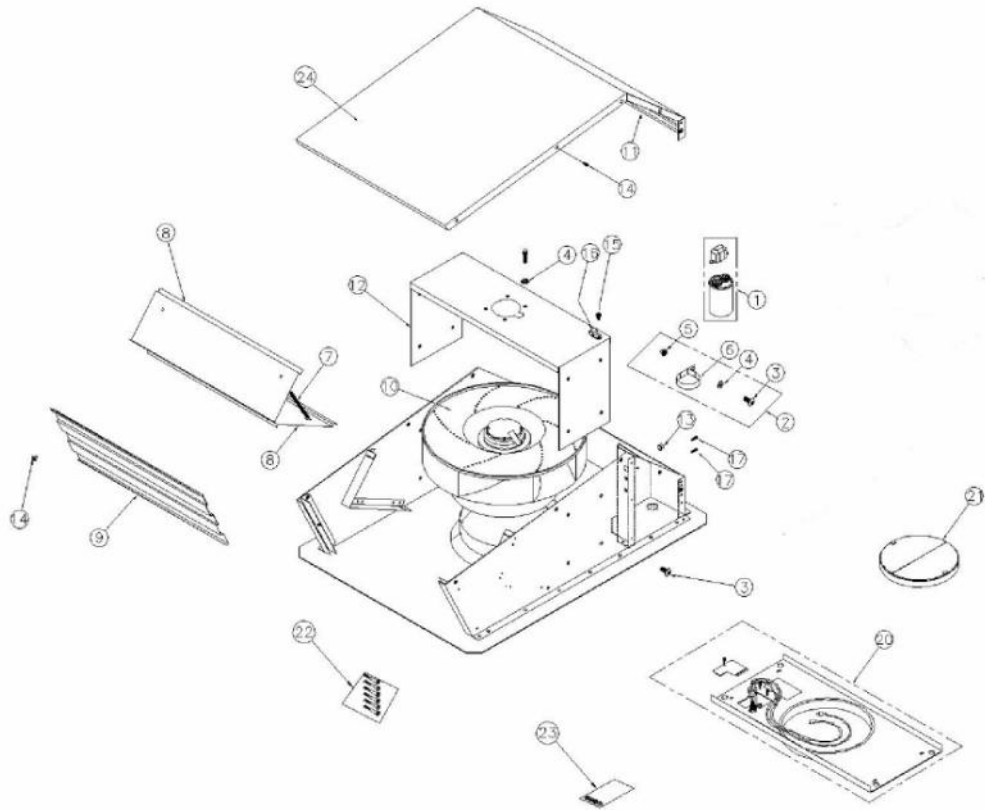

----- Manual continues below -----

Ref #	Part Number	Qty.	Description
1	PV300143	1	CAPACITOR CLAMP VEDV900
2	PV300146	1	INSTALLATION HARDWARE
3	PV300047	1	AIR BOX ASSEMBLY
4	PV300042	1	SCREW, 12-24 X /312 SLT HWH NO.2
5	PV300045	9	GROUND SCREW
6	PV300038	1	BUSHING
7	PV300031	1	GRILLE
8	PV300142	1	SUB TO PV300066 - CAPACITOR VEDV1200
9	PV300032	1	GRILLE
10	PV300138	1	SPACER RING VEDV1200
11	PV300028	1	MOTOR SUPPORT
12	PV300029	1	DAMPER FLAP
13	PV300039	1	SCREW, 8-18 X 3/8 PH TR HD
14	PV300040	12	SCREW, M6 X 1-16
15	PV300043	1	CORD CLAMP
16	PV300044	1	NUT WHIZ 1/4-20
17	PV300046	1	SCREW, 1/4 X 1/2 PH PAN HD
20	PV300207	1	CORD SET ASSY
21	PV300007	1	BLOWER COMPLETE UNIT 332
22	PV300147	1	10" ADAPTOR PLATE
23	PV300154	1	DNDFT FLTR KT 97015504 RE
24	031114-001	1	COVER WITH FOAM SEAL
NI	PV300137	1	BLOWER MOTOR VEDV1200