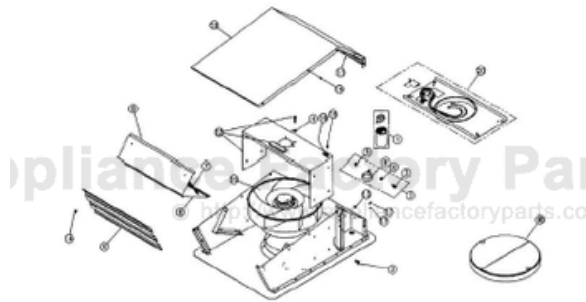

[Find Your VIKING Range Hoods Parts - Select From 411 Models](#)

----- Manual continues below -----