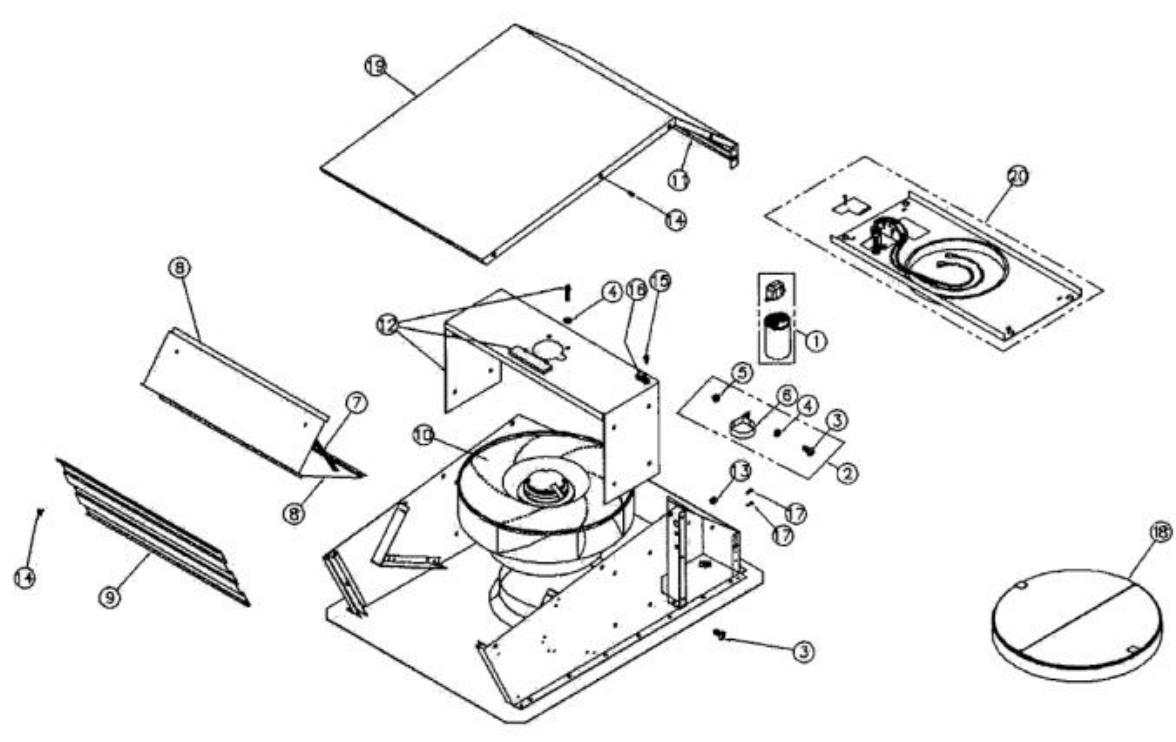

----- Manual continues below -----

Ref #	Part Number	Qty.	Description
1	PV300205		CAPACITOR (1500CFM BLOWER)
2	PV300145		CAPACITOR CLAMP ASSY (INCLUDES ITEMS No.3,4,5,6)
3	PV300046		1/4-20 X 1/2 SCREW
4	PV300041		WASHER, LOCK, INT. TOOTH, 1/4
5	PV300044		NUT WHIZ 1/4-20
6	PV300037		CAPACITOR BRACKET
7	PV300030		DAMPER SPRING 99140145
8	PV300202		DAMPER FLAP
9	PV300203		GRILLE (1500 CFM BLOWER)
10	PV300198		BLOWER ASSEMBLY
11	PV300200		FOAM SEAL
12	PV300201		MOTOR SUPPORT (S97016266)
13	PV300038		SPLIT BUSHING
14	PV300039		SCREW, 8-18 X 3/8 PH TR HD
15	PV300042		SCREW, 12-24 X /312 SLT HWH NO.2
16	PV300043		CORD CLAMP
17	PV300045		GROUND SCREW
18	PV300006		DAMPER 421
19	PV300199		COVER (DEV/VEV 1500 BLOWERS) S97016264
20	PV300008		ROUGH IN PLATE 332KR
NI	PV300146		INSTALLATION HARDWARE