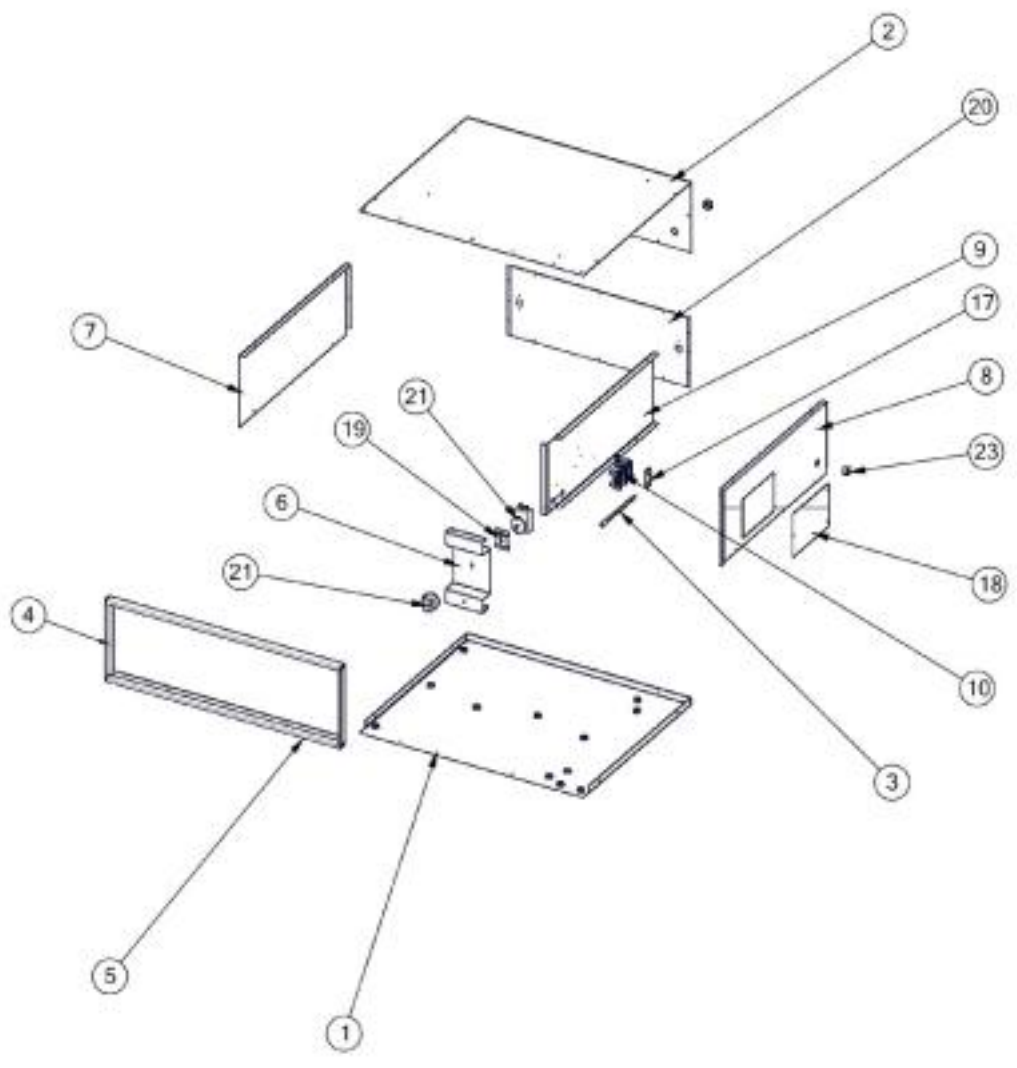

Ref #	Part Number	Qty.	Description
1	002437-000	1	30 WARMING DRAWER BOTTOM AL
2	005489-000	1	30 OUTER TOP PANEL VEWD103
3	017211-000	1	INDICATOR LIGHT XL SNAP IN CLEAR LIGHT
4	025878-000	2	SIDE TRIM
5	025904-000	2	TRIM, TOP/BOTTOM
6	026124-000	1	VEWD 5-SERIES CONTROL PANEL
7	026133-000	1	VEWD 5-SERIES LH O/S SIDE
8	026134-000	1	VEWD 5-SERIES RH O/S SIDE
9	026135-000	1	VEWD 5-SERIES INSULATION PANEL
10	PE070147	1	TERMINAL BLOCK
17	A1002457	1	POWER CORD MOUNTING STRAP (VDSC)
18	A1004135	1	ACCESS PLATE (VEWD)
19	A2006075	1	THERMOSTAT SPACER, DESIGNER
20	B2004176	1	REAR INSIDE PANEL - 30 (VEWD)
21	PB010167	1	THERMOSTAT
22	PD020043	8	NO.6-32 X .750 PH. CTRSK T(F)-VGSO166
23	PD040005	2	SNAP BUSHING - 7/8
24	PB010278	1	T/STAT KNOB-XBKX (B-IN OVEN)
NI	PB070072	1	WARMING DRAWER GASKET 6"/UNIT
NI	017509-000	1	WIRING HARNESS, DEWD102