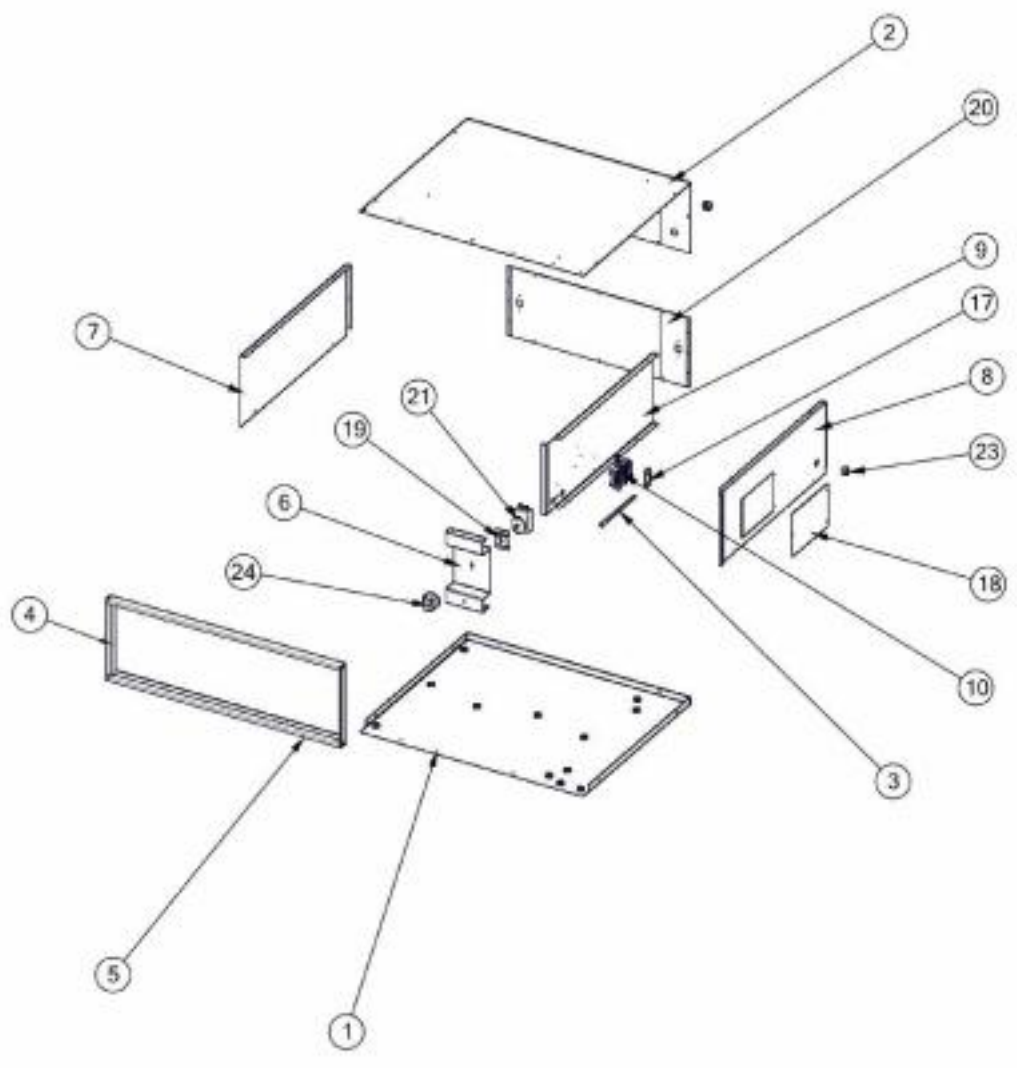

Ref #	Part Number	Qty.	Description
1	004444-000	1	WARMING DRAWER BTM 36 (VEWD163)
2	004449-000	1	OUTER TOP PANEL (VEWD163)
3	017211-000	1	INDICATOR LIGHT XL SNAP IN CLEAR LIGHT
4	025878-000	2	SIDE TRIM
5	025941-000	2	TRIM, TOP/BOTTOM
6	026124-000	1	VEWD 5-SERIES CONTROL PANEL
7	026133-000	1	VEWD 5-SERIES LH O/S SIDE
8	026134-000	1	VEWD 5-SERIES RH O/S SIDE
9	026135-000	1	VEWD 5-SERIES INSULATION PANEL
10	PE070147	1	TERMINAL BLOCK
17	A1002457	1	POWER CORD MOUNTING STRAP (VDSC)
18	A1004135	1	ACCESS PLATE (VEWD)
19	A2006075	1	THERMOSTAT SPACER, DESIGNER
20	005277-000	1	REAR INSIDE PANEL 36 (VEWD163)
21	PB010167	1	THERMOSTAT
22	PD020043	8	NO.6-32 X .750 PH. CTRSK T(F)-VGSO166
23	PD040005	2	SNAP BUSHING - 7/8
24	PB010278	1	T/STAT KNOB-XBKX (B-IN OVEN)
NI	PB070072	1	WARMING DRAWER GASKET 6"/UNIT
NI	017509-000	1	WIRING HARNESS, DEWD102