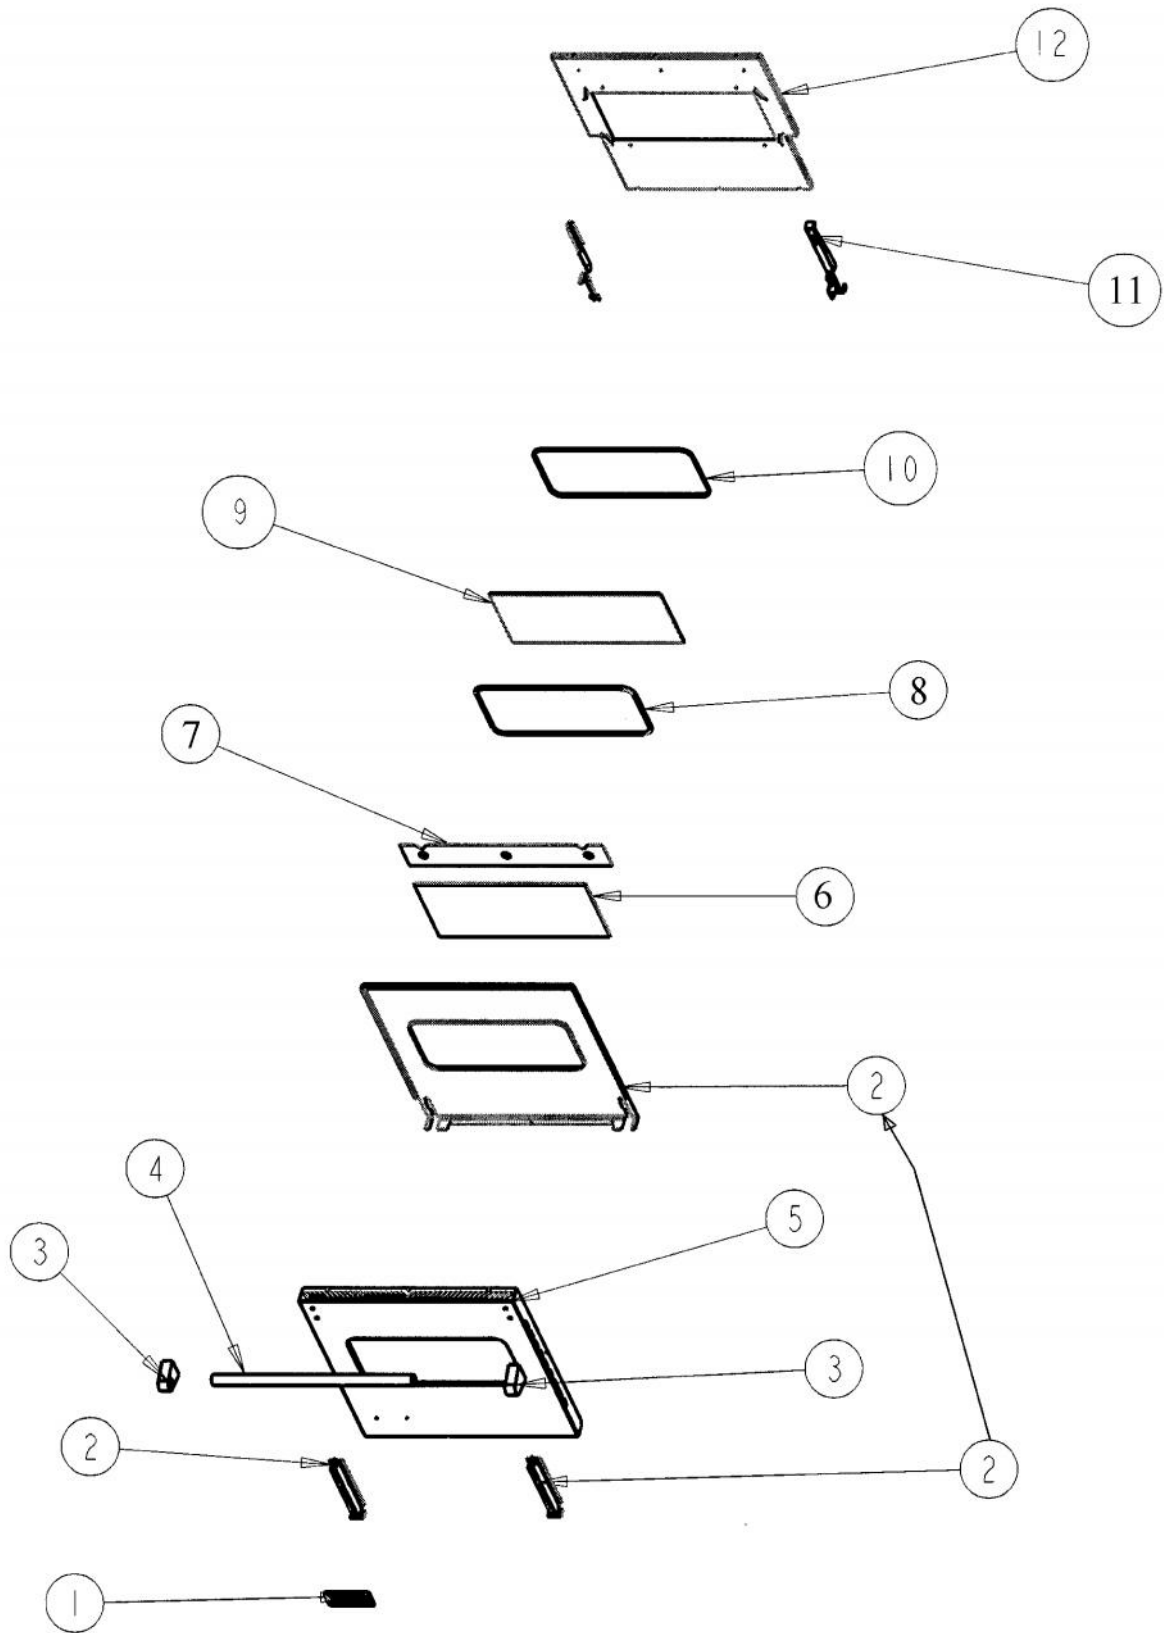

Ref #	Part Number	Qty.	Description
27	PB010036		THERMOSTAT BAKE/BROIL
28	G30010694		DRIP TRAY HANDLE ASSY 24 XSSX
	G93011457PVD		DRIP TRAY HANDLE ASSY 24 PVD
No.	PE070070		DISCONNECT BLOCK XALX 770020-1
No.	PE070071		DISCONNECT BLOCK XALX 770027-1
No.	PE070128		SUPPLY CORD (VGRT/SC/SS/RC)
No.	PA020015		SPARK IGNITION SWITCH
	PA020045		IGNITOR SWITCH
No.	PA020029		SWITCH SPACER
29	B3002708		DRIP TRAY (VCCGG4)
30	PK000007		DRIP TRAY GUIDE - LH (VGRT)
31	PK000008		DRIP TRAY GUIDE - RH
32	PK000010		RUNNER, DRIP TRAY - RH (VGRT)
33	PK000009		RUNNER, DRIP TRAY - LH (VGRT)

Ref #	Part Number	Qty.	Description
	C9002598BK		BODY PNL LH 30`REPL C9001922BK
	C9002598BT		O/S BODY PANEL-LH XBTX (VDSC)
	C9002598BU		BODY PNL LH 30`REPL C9001922BU
	C9002598CB		O/S BODY PANEL-LH XCBX (VDSC)
	C9002598EP		O/S BODY PANEL-LH XEPX (VDSC)
	C9002598FG		BODY PNL LH 30`REPL C9001922FG
	C9002598GG		BODY PNL LH 30`REPL C9001922GG
	C9002598LE		O/S BODY PANEL-LH XLEX (VDSC)
	C9002598MJ		O/S BODY PANEL-LH XMJX (VDSC)
	C9002598SG		O/S BODY PANEL-LH XSGX (VDSC)
	C9002598VB		BODY PNL LH 30`REPL C9001922VB
	C9002598WH		BODY PNL LH 30`REPL C9001922WH
44	B2008454		SIDE TRIM LH, VGIC245
No.	PB040172		3/8 X 3/8 ORIFICE FITTING
No.	PB040050		3/8CC MALE COMP. FITTING W/FERRULE
No.	PB070031		OVEN DR GASKET RH (VGRC48)
No.	PB020113		3/8 SS FLEX TUBING - 52 T6-52
No.	PB020116		TUBING - 10 FLEXIBLE 12 & 24
No.	PB020127		3/8` S.S. FLEX TUBING 20` (DGCU)
No.	A2001259		ANTI-TIP DEVICE
No.	003226-000		FJT VALVE - NO NUT/FERRELL