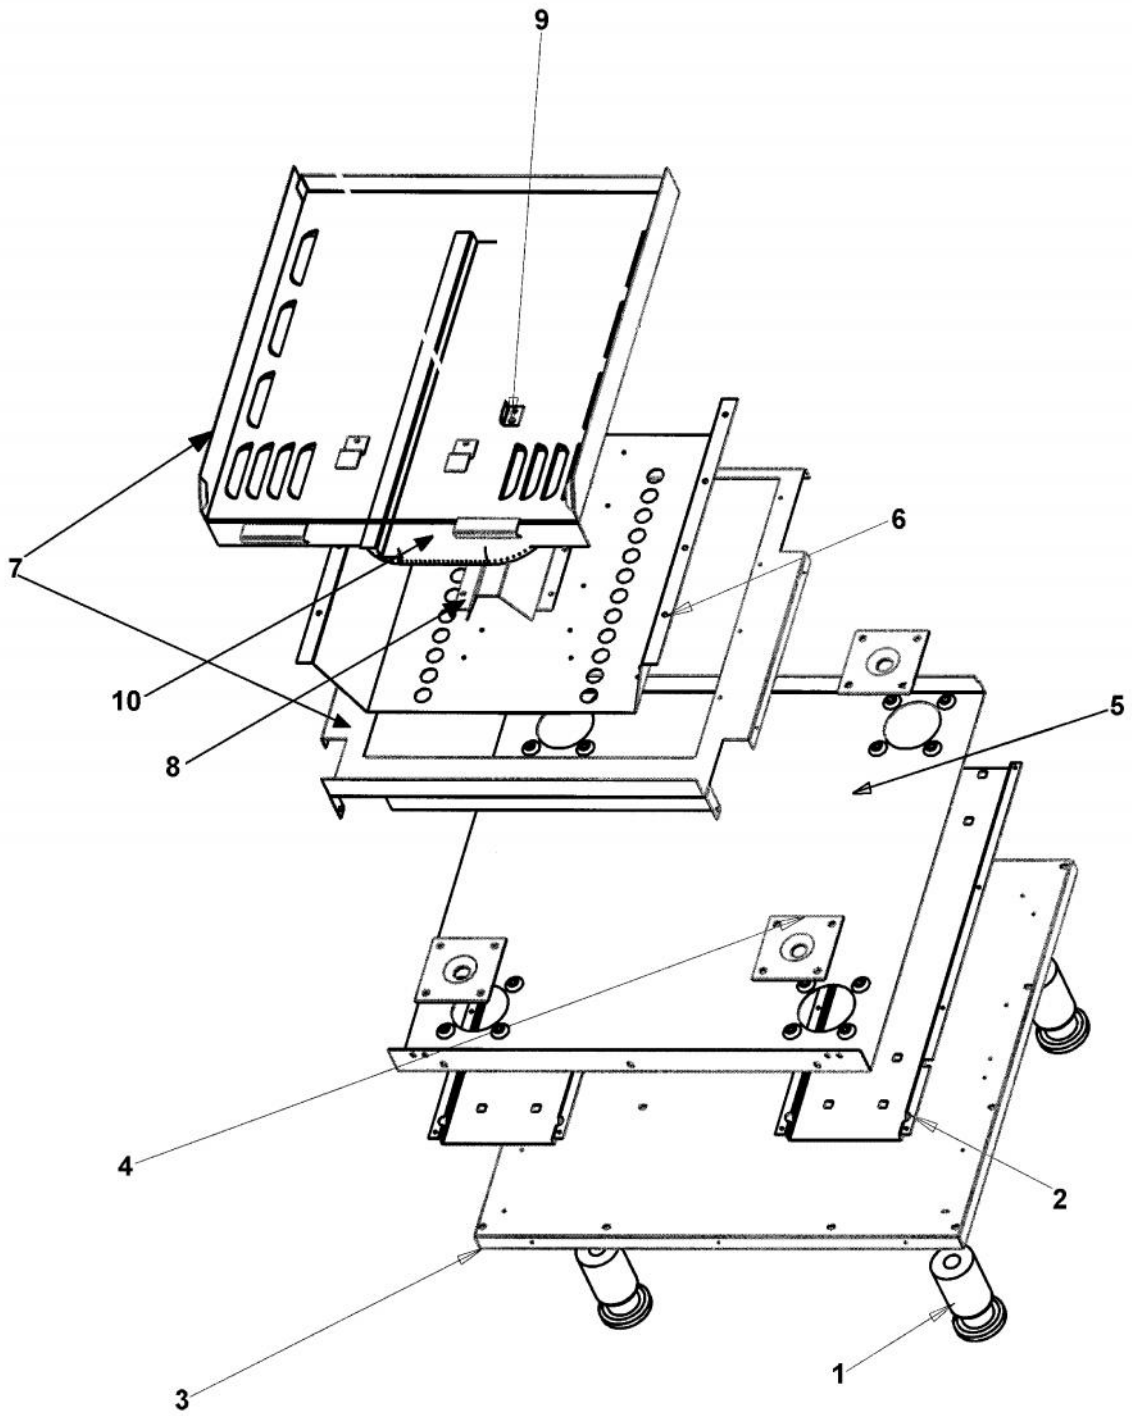

Ref #	Part Number	Qty.	Description
27	PB010036		THERMOSTAT BAKE/BROIL
28	G30010694		DRIP TRAY HANDLE ASSY 24 XSSX
	G93011457PVD		DRIP TRAY HANDLE ASSY 24 PVD
No.	PE070070		DISCONNECT BLOCK XALX 770020-1
No.	PE070071		DISCONNECT BLOCK XALX 770027-1
No.	PE070128		SUPPLY CORD (VGRT/SC/SS/RC)
No.	PA020015		SPARK IGNITION SWITCH
	PA020045		IGNITOR SWITCH
No.	PA020029		SWITCH SPACER
29	B3002708		DRIP TRAY (VCCGG4)
30	PK000007		DRIP TRAY GUIDE - LH (VGRT)
31	PK000008		DRIP TRAY GUIDE - RH
32	PK000010		RUNNER, DRIP TRAY - RH (VGRT)
33	PK000009		RUNNER, DRIP TRAY - LH (VGRT)