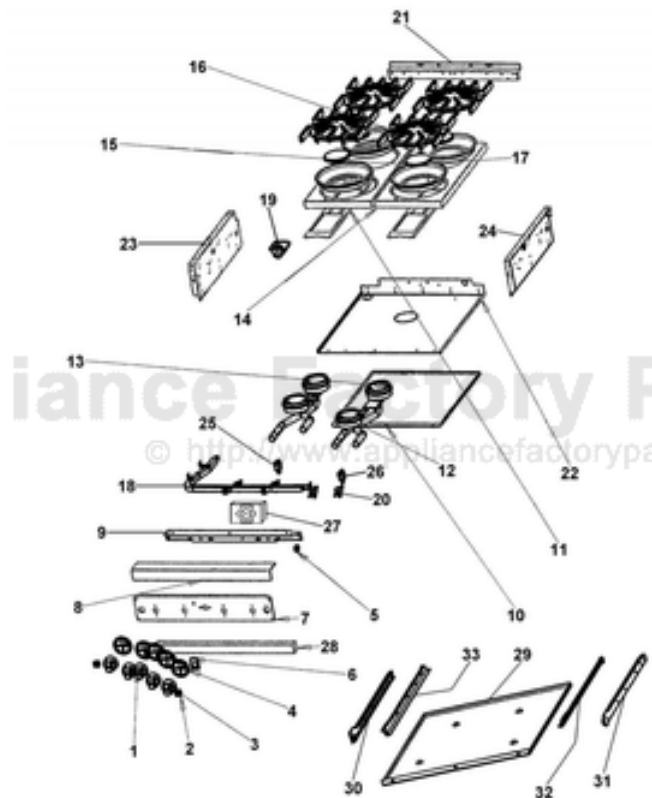

[Find Your VIKING Range Hoods Parts - Select From 411 Models](#)

----- Manual continues below -----