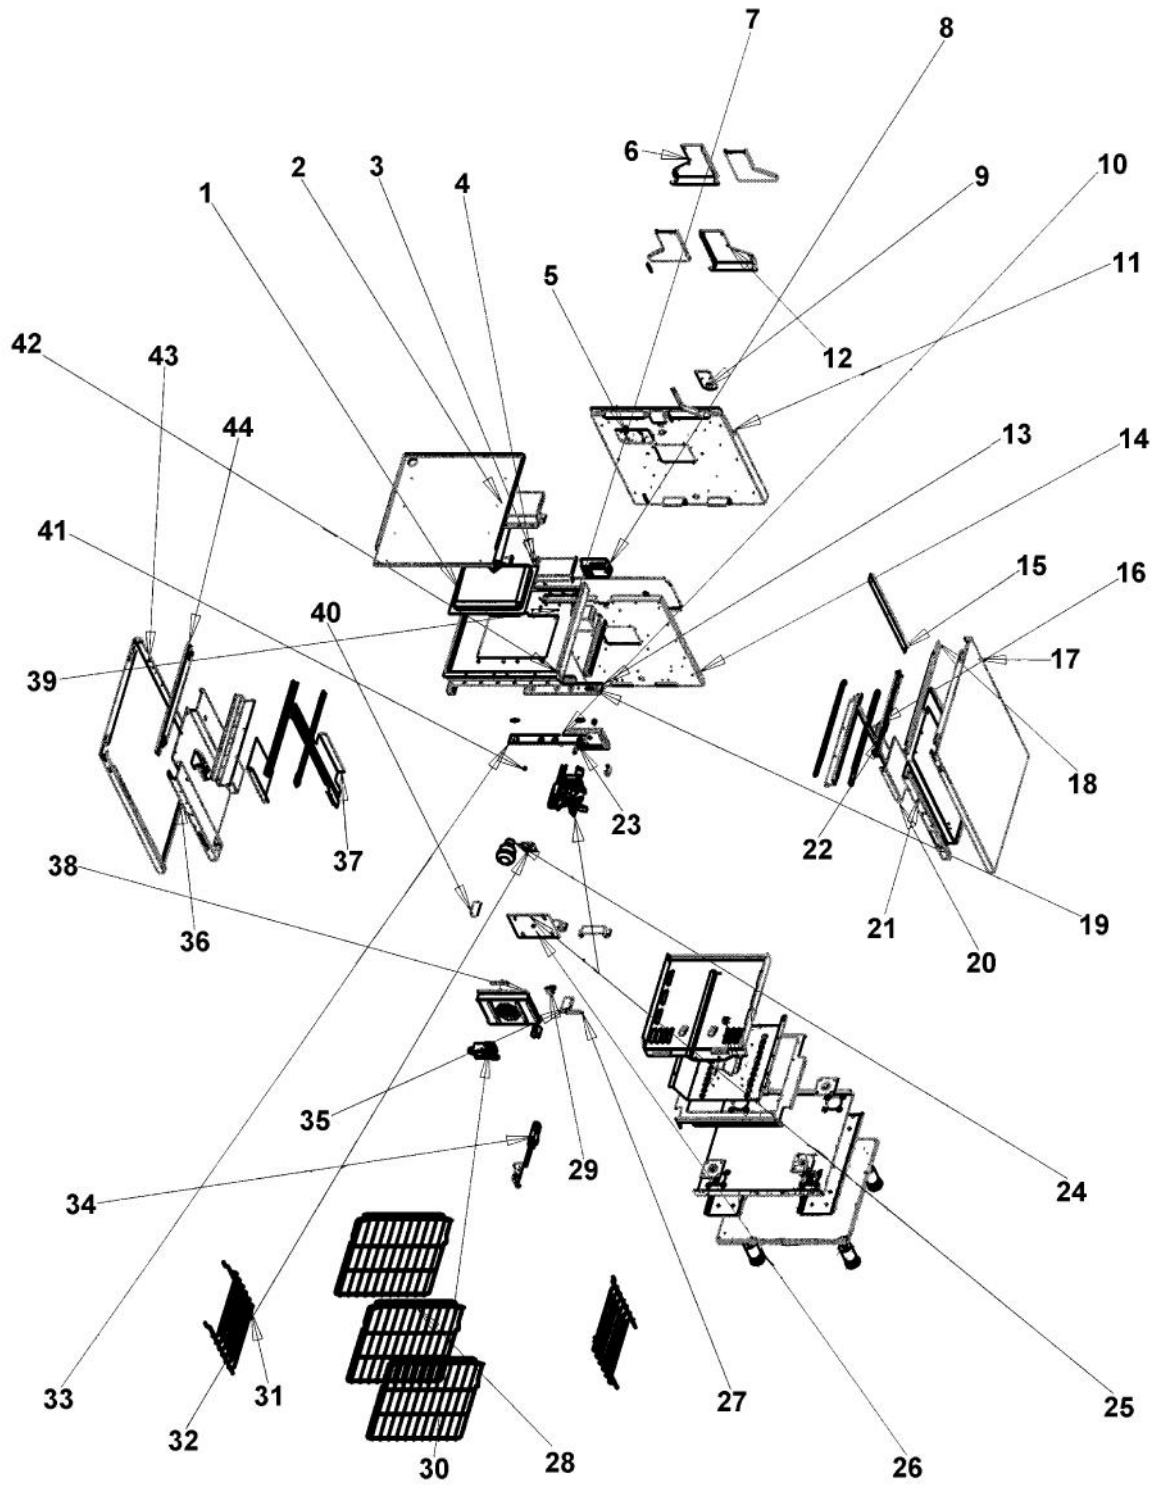

Ref #	Part Number	Qty.	Description
1	G3001876		IR BURNER ASSY (VGSC/RC) N/S
No.	PB040017		IR BURNER ORIFICE NAT.(15,000 BTU)
No.	PB040018		IR BURNER ORIFICE SPUD LP (12,500 BTU)
2	A2001414		FLUE BOX TOP (VGSC/SS) 30
3	A2001415		FLUE BOX BTM (VGSC/SS)
4	A2006398		ORIFICE HOLDER BRACKET
5	A2003431		SNAP-ON MODULE BRKT
6	A2004857		FLUE FRONT LH (VGSC/SS)
7	A2001620		SPARK MODULE COVER (VGRC)
8	PA020047		INVENSYS 0+4 RE-IGNITION SPARK MODULE
9	A1001146		PLUG BRACKET
10	A2001361		BACK SPACER (VGSC/VGSS)
11	A2007669		OUTSIDE BACK PANEL, VGIC245
12	A2004856		FLUE FRONT RH (VGSC/SS)
13	B2002261		I/R BURNER SUPPORT - REAR
14	E9107660		OVEN BACK LINER
15	A2003495		O/S BACK BRACE (VGIS480)
16	E9101366		LINER EXTENSION RH (VGSC/VGSS)
17	B2002597		O/S BODY PANEL - RH (SS)
	C9002597AL		O/S BODY PANEL-RH XALX (VDSC)
	C9002597BK		BODY PNL RH BK REPL C9001921BK
	C9002597BT		O/S BODY PANEL-RH XBTX (VDSC)
	C9002597BU		BODY PNL RH BU REPL C9001921BU
	C9002597CB		O/S BODY PANEL-RH XCBX (VDSC)
	C9002597EP		O/S BODY PANEL-RH XEPX (VDSC)
	C9002597FG		BODY PNL RH FG REPL C9001921FG
	C9002597GG		BODY PNL RH GG REPL C9001921GG
	C9002597LE		O/S BODY PANEL-RH XLEX (VDSC)
	C9002597MJ		O/S BODY PANEL-RH XMJX (VDSC)
	C9002597SG		O/S BODY PANEL-RH XSGX (VDSC)
	C9002597VB		BODY PNL RH VB REPL C9001921VB
	C9002597WH		BODY PNL RH WH REPL C9001921WH
18	B2008455		SIDE TRIM RH, VGIC245
19	PA020014		SPARK IGNITER
20	J2002593		OVEN SIDE HEAT SINK
21	E9108444		OVEN SIDE LINER RH-VGIC
22	A2000210		WIRE CHANNEL
23	A2001450		IGNITER BURNER SUPT BRKT
24	PE050009		OVEN LIGHT SOCKET - 36 BUILT-IN
25	PE050057		CONVECTION FAN (VGSC306)
26	A2001359		REAR AIR PLATE BRKT (VGSC/VGSS)
27	A2000803		OVEN BTM SUPT - 36 B-IN
28	PB060080		OVEN RACK VGIC 24 INCH
29	A2007978		BAKE ORIFICE BRACKET, VGIC245
30	PB010084		DUAL THERMAL BI-MTL GAS CTRL VALVE
31	PB060030		RACK SUPT REPL PB060010
32	A1006399		ORIFICE HOLDER BRACKET PLATE
33	B2001448		IR BROIL SUPT (FRONT)
34	PB040001		IGNITOR - (ALL RANGES)
35	A2008456		HINGE POCKET COVER, VGIC RH
36	E9108445		OVEN SIDE LINER LH-VGIC
37	E9101367		LINER EXTENSION LH (VGSC/VGSS)
38	E9107988		CONVECTION FAN COVER
39	A2007675		REAR COVER
40	A2008457		HINGE POCKET COVER, VGIC LH
41	PE050023		OVEN IND. LIGHT (LENS & BEZEL)
42	G9107664		OVEN TOP LINER ASSEMBLY
43	B2002598		O/S BODY PANEL LH (SS)
	C9002598AL		BODY PNL LH 30" REPL C9001922AL
	C9002598BK		BODY PNL LH 30" REPL C9001922BK