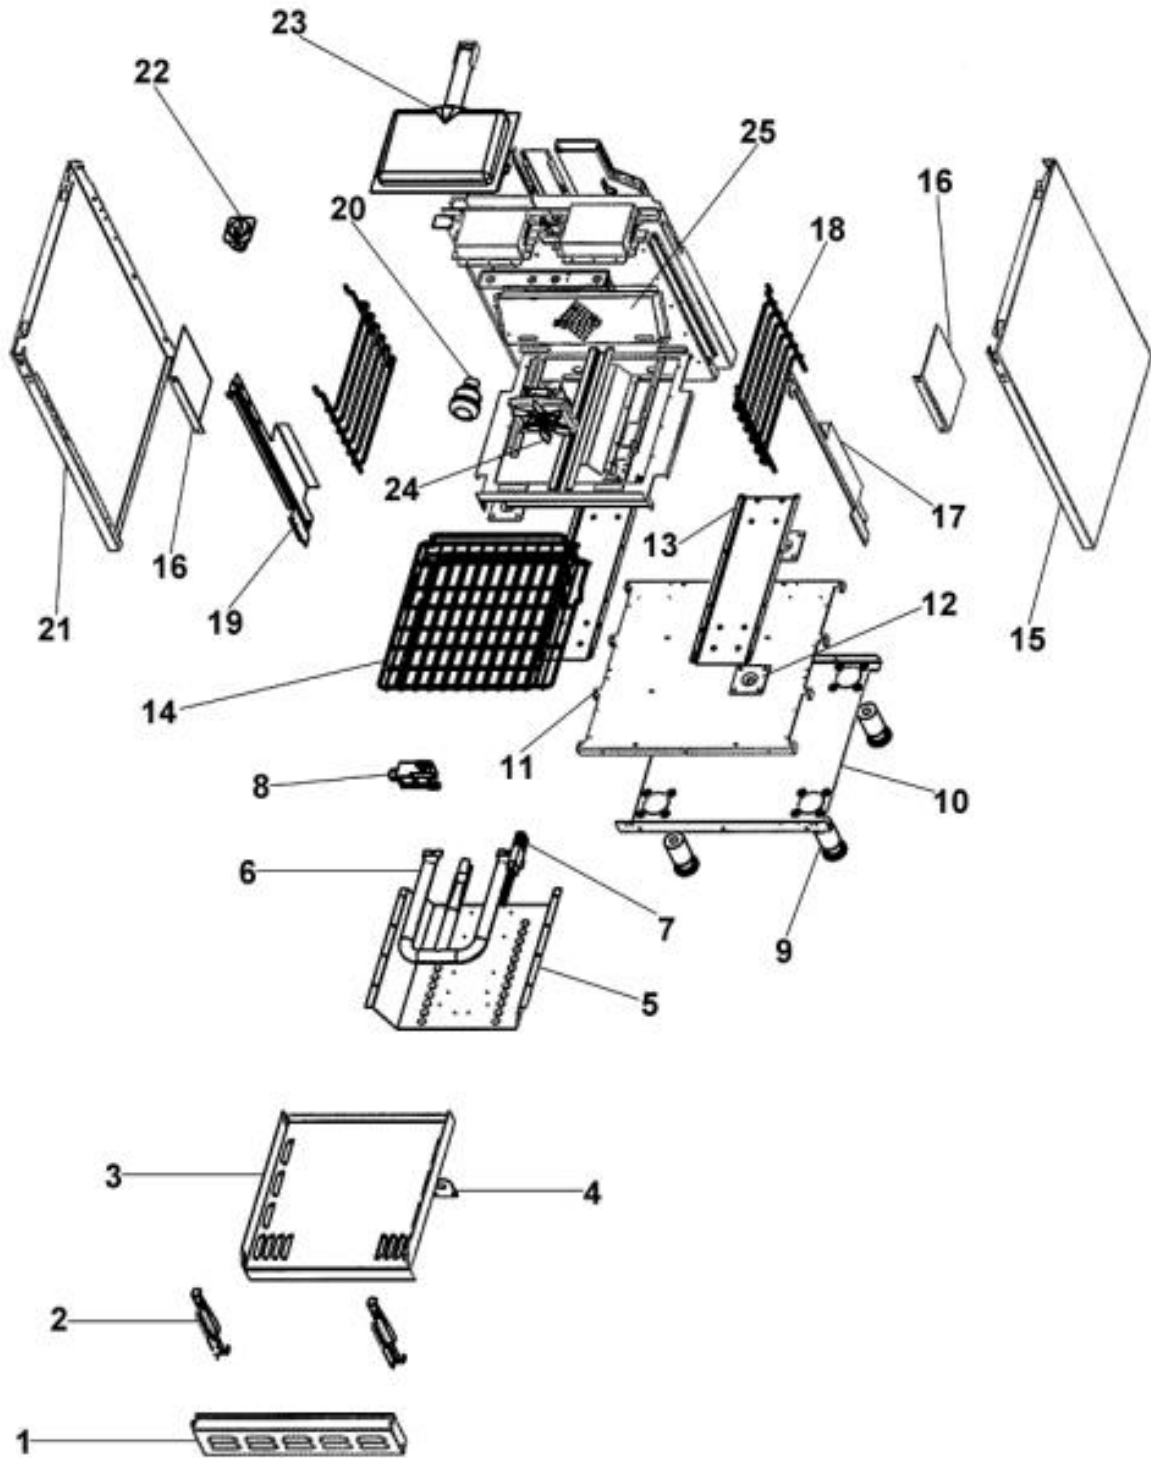

Ref #	Part Number	Qty.	Description
1	PA050112		UNIVERSAL 24 MANIFOLD
2	PB030002		SUB TO 003862-000 - SHUTOFF VALVE
3	A2007921		FRONT BURNER SUPPORT, VGIC245
4	A2007977		INSULATION PANEL
5	A2007676		BURNER BOX BOTTOM
6	PB040190		90 DEGREE ORIFICE FITTING NO.50 NAT
7	A2008481		24 GRILL ORIFICE BRACKET
8	A2001633		GRILL FRONT SPARKER BRKT (VGRC)
9	A2009520		BRACKET, REGULATOR
10	A2001949		T/STAT BULB COVER REPL A2001883
11	PK000007		DRIP TRAY GUIDE - LH (VGRT)
12	A2001160		DRIP TRAY GUIDE BRKT (VGRT)
13	A2001912		BURNER BOX SIDE LH
14	024152-000		TRIM, SIDE, LH
15	024153-000		TRIM, SIDE, RH
16	A2001911		BURNER BOX SIDE RH
17	A2009733		WIRE CHANNEL SIDE
18	PK000008		DRIP TRAY GUIDE - RH
19	A1001138		MANIFOLD BRKT
20	PB030002		SUB TO 003862-000 - SHUTOFF VALVE
21	PB040001		IGNITOR - (ALL RANGES)
22	PB050077		GRILL BURNER
23	A2008480		24 GRILL REAR BURNER SUPT BRKT
24	B2008470		GRIDDLE BODY VGIC245
25	A2007672		REAR BURNER SUPPORT, VGIC245
26	G3008473		GRIDDLE ASSY VGIC245
27	A2008492		BURNER BOX COVER VGIC245G