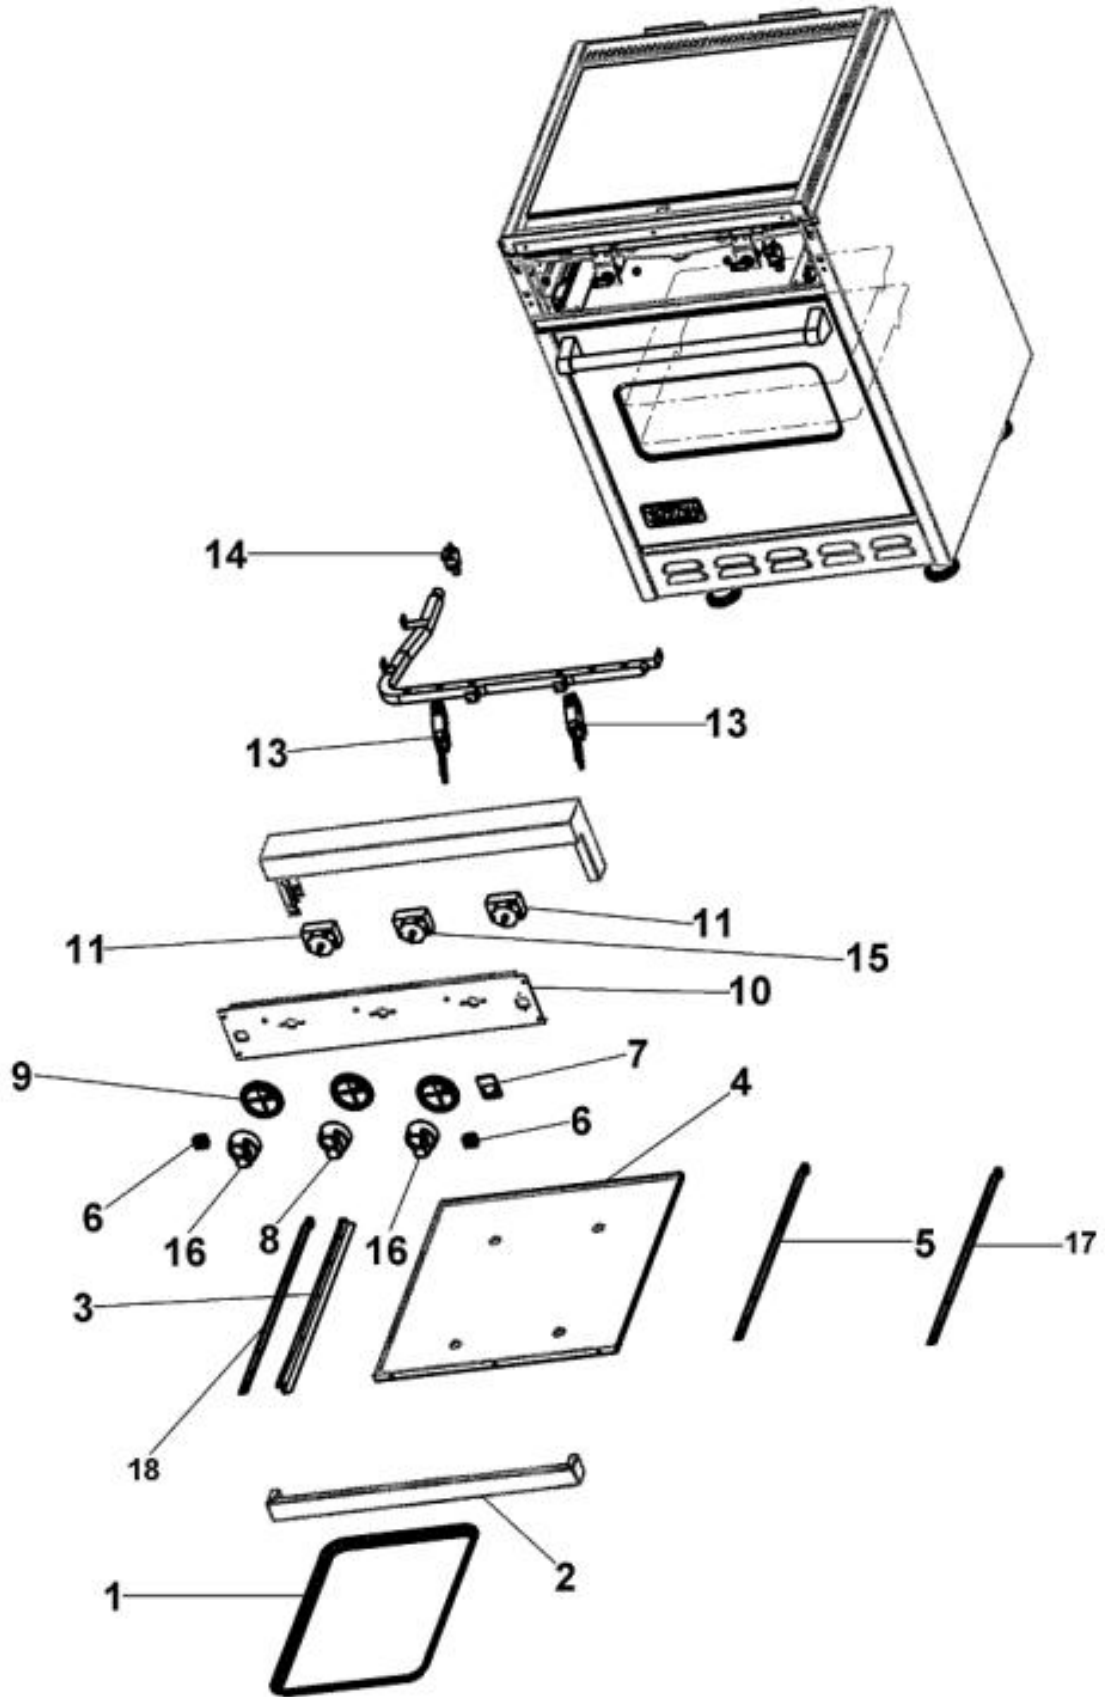

# *Functional Parts*

Ref #	Part Number	Qty.	Description
1	PB050059		BAKE BURNER - NATURAL GAS
2	PE050005		CONVECTION FAN ASSY
3	PB010084		DUAL THERMAL BI-MTL GAS CTRL VALVE
4	PB050008		GRIDDLE BURNER
5	G3001876		IR BURNER ASSY (VGSC/RC) N/S
6	PB040001		IGNITOR - (ALL RANGES)
7	PA050112		UNIVERSAL 24 MANIFOLD
8	PE050016		OVEN LIGHT SWITCH - XBKX (WES-GAR)
9	PE050017		OVEN LIGHT SWITCH - XWHX (WES-GAR)
10	PA070001		PRESSURE REGULATOR (NAT.)
11	PB030002		SUB TO 003862-000 - SHUTOFF VALVE
12	PB010036		THERMOSTAT BAKE/BROIL
13	PB010035		THERMOSTAT BAKE

Ref #	Part Number	Qty.	Description
1	J2101749		GREASE PAN
2	G3009528		DRIP TRAY HANDLE ASSY 24
	C9309535PVD		DRIP TRAY HANDLE BACK 24 PVD
3	PK000009		RUNNER, DRIP TRAY - LH (VGRT)
4	B3002708		DRIP TRAY (VCCGG4)
5	PK000010		RUNNER, DRIP TRAY - RH (VGRT)
6	PE050016		OVEN LIGHT SWITCH - XBKX (WES-GAR)
	PE050017		OVEN LIGHT SWITCH - XWHX (WES-GAR)
7	PE010081		CONVECTION-LABEL/PLATE (CHROME)
	PE010082		CONVECTION-LABEL/PLATE (XBRX)
8	PB010099		T/STAT B/B KNOB BK REPL PB010039BKX
	PB010100		THERMOSTAT BAKE/BROIL KNOB XWHX N/S
9	PB010208		BEZEL, CHROME PLATE
	PB010209		BEZEL BRASS
10	B9208469		CONTROL PANEL VGIC245G
11	PB010036		THERMOSTAT BAKE/BROIL
12	G3002719		LANDING LEDGE ASSY (VCCGG4)
13	PB040001		IGNITOR - (ALL RANGES)
14	PB030002		SUB TO 003862-000 - SHUTOFF VALVE
15	PB010035		THERMOSTAT BAKE
16	PB010103		GRIDDLE KNOB N/S XBKX
	PB010104		GRIDDLE KNOB N/S XWHX
17	PK000008		DRIP TRAY GUIDE - RH
18	PK000007		DRIP TRAY GUIDE - LH (VGRT)