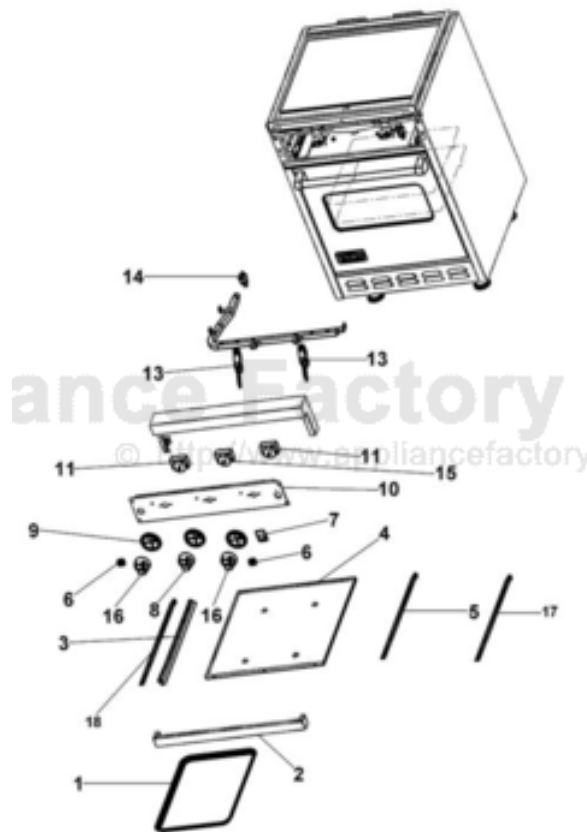

[Find Your VIKING Range Hoods Parts - Select From 411 Models](#)

----- Manual continues below -----