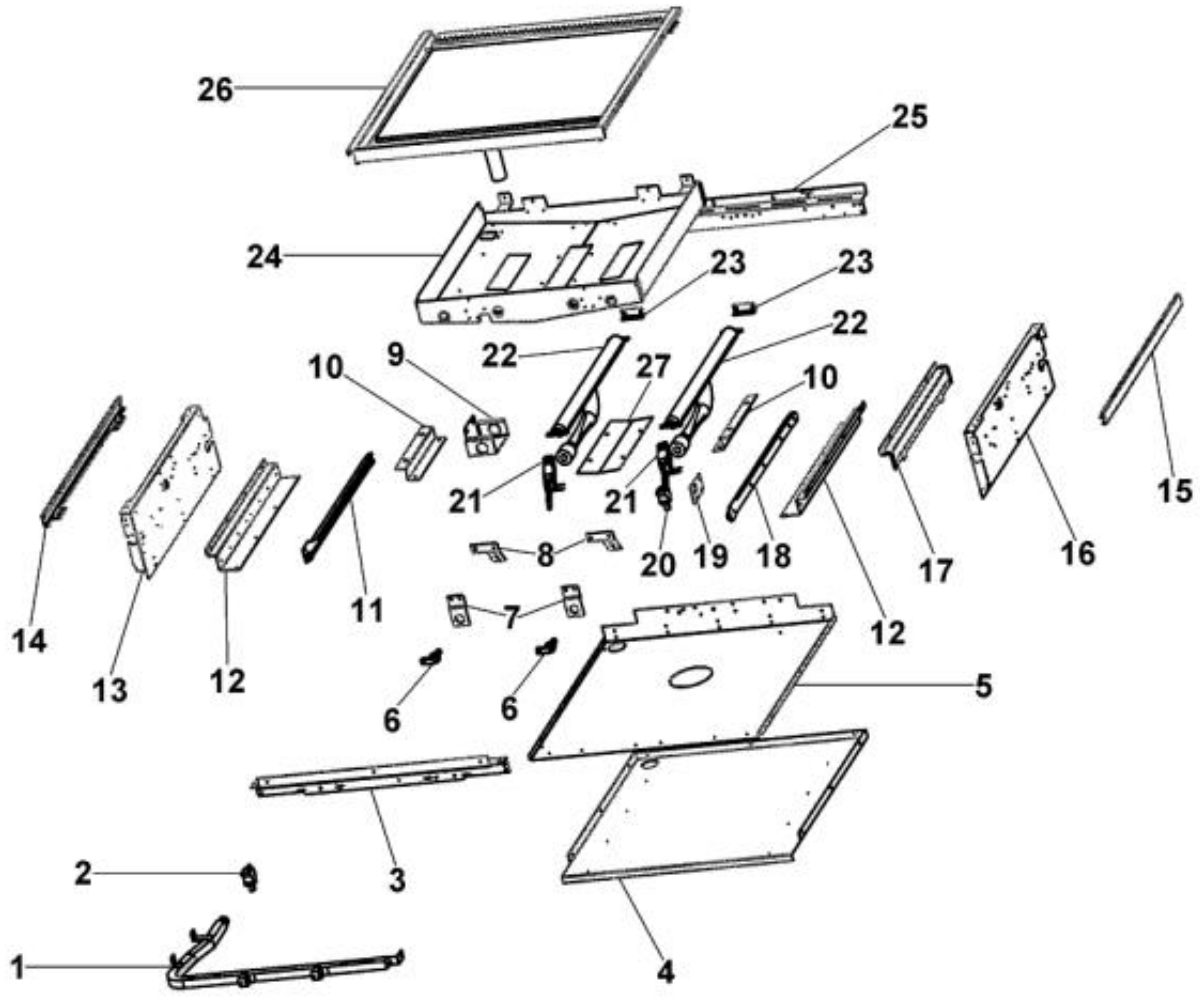

Ref #	Part Number	Qty.	Description
1	PA050112		UNIVERSAL 24 MANIFOLD
2	PB030002		SUB TO 003862-000 - SHUTOFF VALVE
3	A2007921		FRONT BURNER SUPPORT, VGIC245
4	A2007977		INSULATION PANEL
5	A2007676		BURNER BOX BOTTOM
6	PB040190		90 DEGREE ORIFICE FITTING NO.50 NAT
7	A2008481		24 GRILL ORIFICE BRACKET
8	A2001633		GRILL FRONT SPARKER BRKT (VGRC)
9	A2009520		BRACKET, REGULATOR
10	A2001949		T/STAT BULB COVER REPL A2001883
11	PK000007		DRIP TRAY GUIDE - LH (VGRT)
12	A2001160		DRIP TRAY GUIDE BRKT (VGRT)
13	A2001912		BURNER BOX SIDE LH
14	024152-000		TRIM, SIDE, LH
15	024153-000		TRIM, SIDE, RH
16	A2001911		BURNER BOX SIDE RH
17	A2009733		WIRE CHANNEL SIDE
18	PK000008		DRIP TRAY GUIDE - RH
19	A1001138		MANIFOLD BRKT
20	PB030002		SUB TO 003862-000 - SHUTOFF VALVE
21	PB040001		IGNITOR - (ALL RANGES)
22	PB050077		GRILL BURNER
23	A2008480		24 GRILL REAR BURNER SUPT BRKT
24	B2008470		GRIDDLE BODY VGIC245
25	A2007672		REAR BURNER SUPPORT, VGIC245
26	G3008473		GRIDDLE ASSY VGIC245
27	A2008492		BURNER BOX COVER VGIC245G