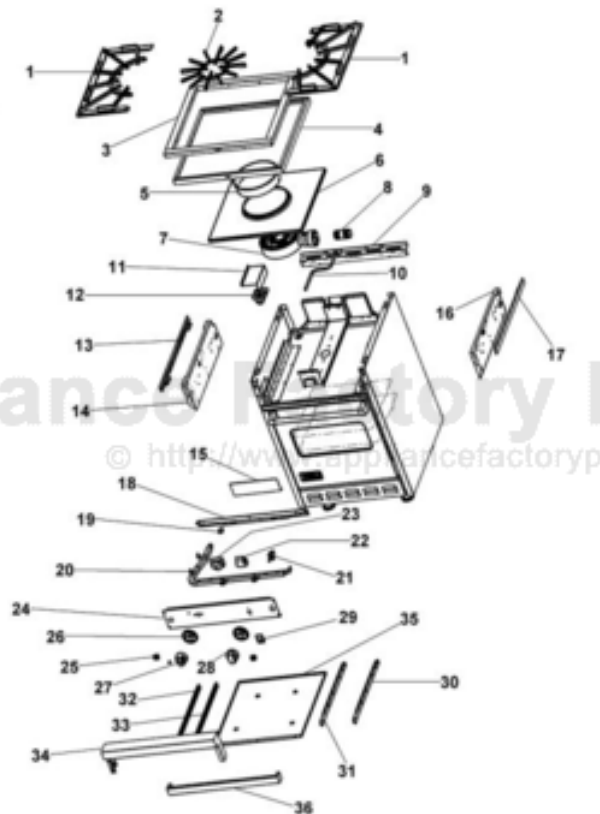

[Find Your VIKING Range Hoods Parts - Select From 411 Models](#)

----- Manual continues below -----