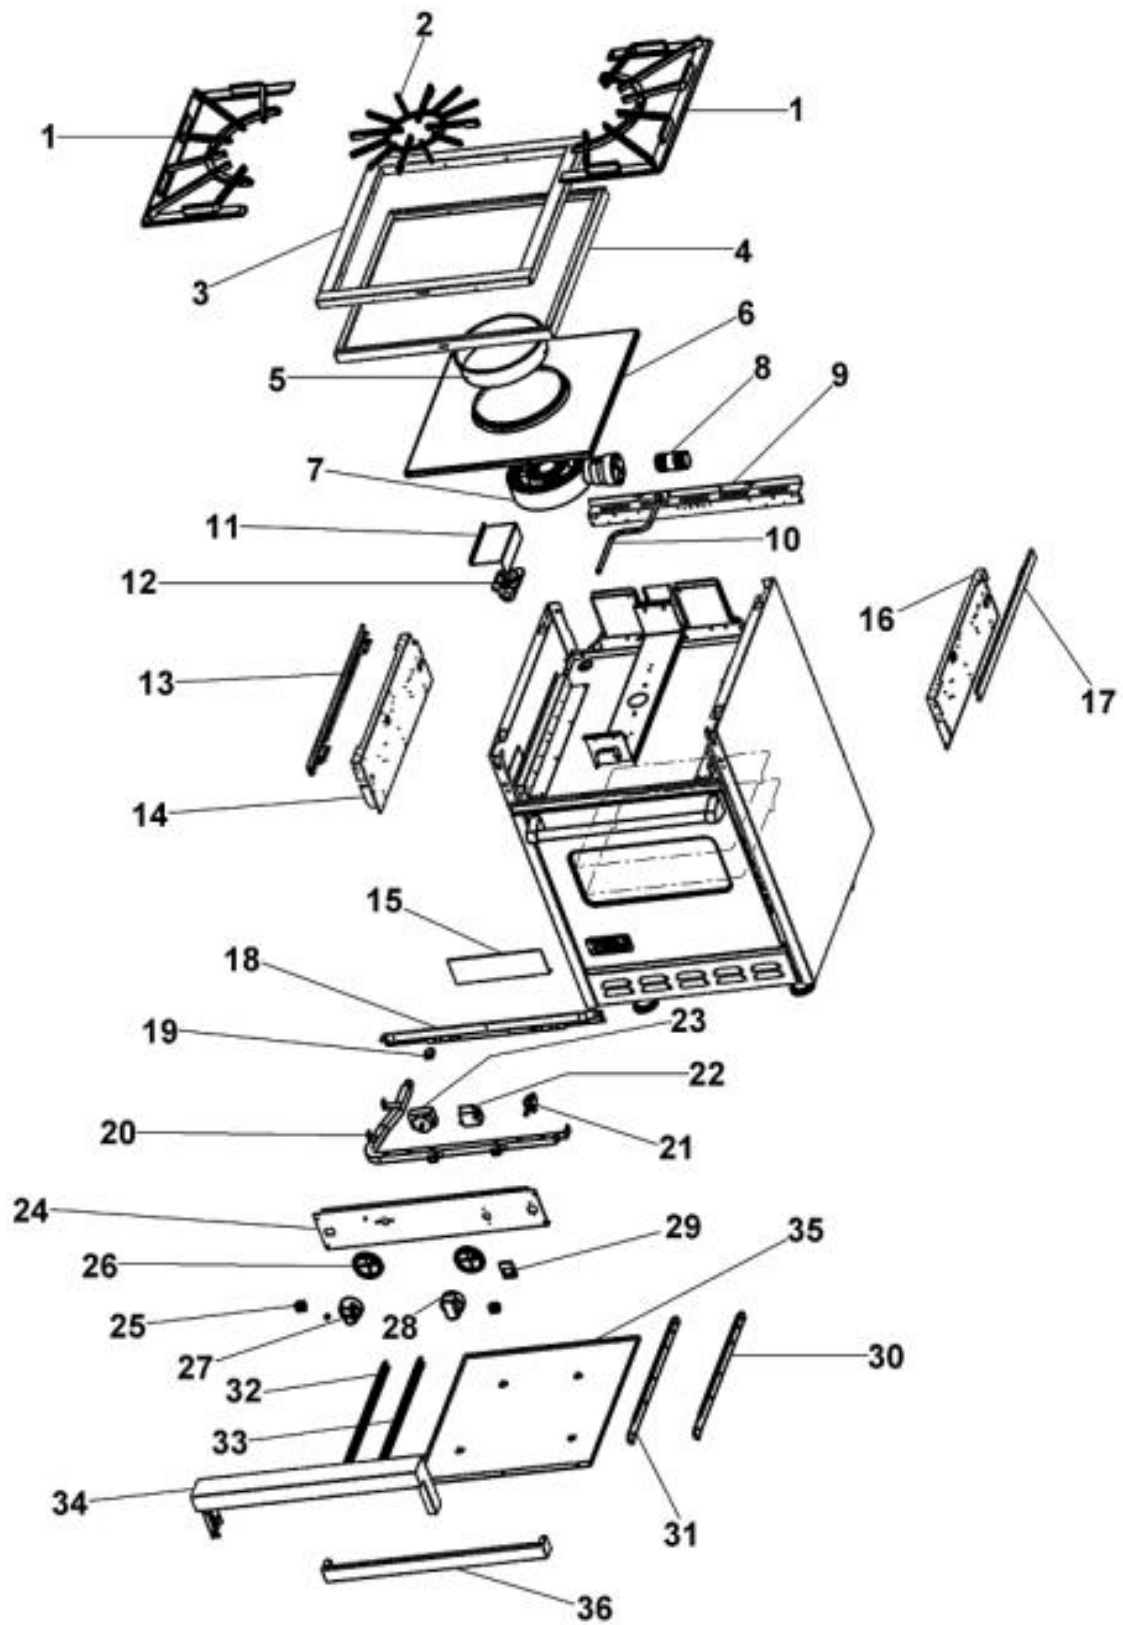

----- Manual continues below -----

Functional Parts

Ref #	Part Number	Qty.	Description
1	PB050059		BAKE BURNER - NATURAL GAS
2	PE050005		CONVECTION FAN ASSY
3	PB010084		DUAL THERMAL BI-MTL GAS CTRL VALVE
4	PA010030		GRILL VALVE-(VGRT)
5	G3001876		IR BURNER ASSY (VGSC/RC) N/S
6	PB040001		IGNITOR - (ALL RANGES)
7	PA070001		PRESSURE REGULATOR (NAT.)
8	PA070001		PRESSURE REGULATOR (NAT.)
9	PA020037		SINGLE MODULE 120V
10	PB010036		THERMOSTAT BAKE/BROIL
11	PA080038		WOK BURNER (24)
12	PB040160		WOK IGNITER

Ref #	Part Number	Qty.	Description
28	PA010122		VGRC/IC/RT GRILL KNOB (BK)
	PA010123		VGRC/IC/RT GRILL KNOB (WH)
29	PE010081		CONVECTION-LABEL/PLATE (CHROME)
	PE010082		CONVECTION-LABEL/PLATE (XBRX)
30	PK000008		DRIP TRAY GUIDE - RH
31	PK000010		RUNNER, DRIP TRAY - RH (VGRT)
32	PK000007		DRIP TRAY GUIDE - LH (VGRT)
33	PK000009		RUNNER, DRIP TRAY - LH (VGRT)
34	G3002719		LANDING LEDGE ASSY (VCCGG4)
35	B2002708		DRIP TRAY (VCCGG4)
36	G3009528		DRIP TRAY HANDLE ASSY 24
	G9309533PVD		DRIP TRAY HANDLE ASSY. 24 BRASS