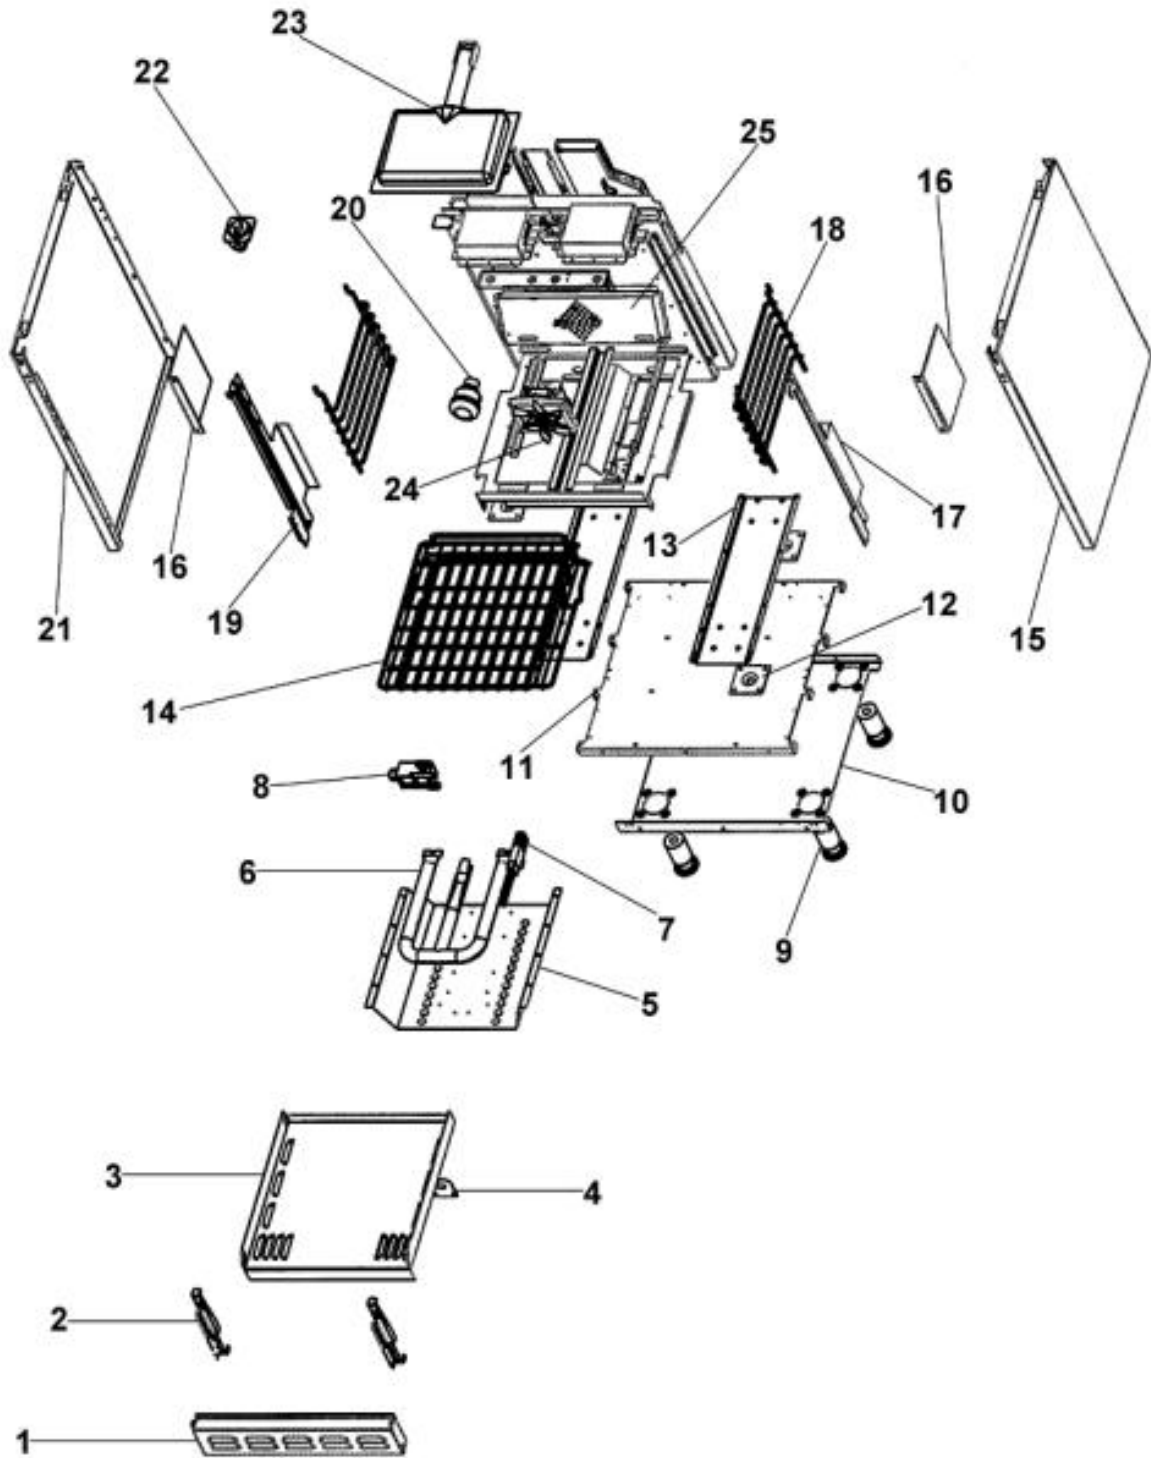

----- Manual continues below -----

Functional Parts

Ref #	Part Number	Qty.	Description
1	PB050059		BAKE BURNER - NATURAL GAS
2	PE050005		CONVECTION FAN ASSY
3	PB010084		DUAL THERMAL BI-MTL GAS CTRL VALVE
4	PA010030		GRILL VALVE-(VGRT)
5	G3001876		IR BURNER ASSY (VGSC/RC) N/S
6	PB040001		IGNITOR - (ALL RANGES)
7	PA070001		PRESSURE REGULATOR (NAT.)
8	PA070001		PRESSURE REGULATOR (NAT.)
9	PA020037		SINGLE MODULE 120V
10	PB010036		THERMOSTAT BAKE/BROIL
11	PA080038		WOK BURNER (24)
12	PB040160		WOK IGNITER

Ref #	Part Number	Qty.	Description
28	PA010122		VGRC/IC/RT GRILL KNOB (BK)
	PA010123		VGRC/IC/RT GRILL KNOB (WH)
29	PE010081		CONVECTION-LABEL/PLATE (CHROME)
	PE010082		CONVECTION-LABEL/PLATE (XBRX)
30	PK000008		DRIP TRAY GUIDE - RH
31	PK000010		RUNNER, DRIP TRAY - RH (VGRT)
32	PK000007		DRIP TRAY GUIDE - LH (VGRT)
33	PK000009		RUNNER, DRIP TRAY - LH (VGRT)
34	G3002719		LANDING LEDGE ASSY (VCCGG4)
35	B2002708		DRIP TRAY (VCCGG4)
36	G3009528		DRIP TRAY HANDLE ASSY 24
	G9309533PVD		DRIP TRAY HANDLE ASSY. 24 BRASS