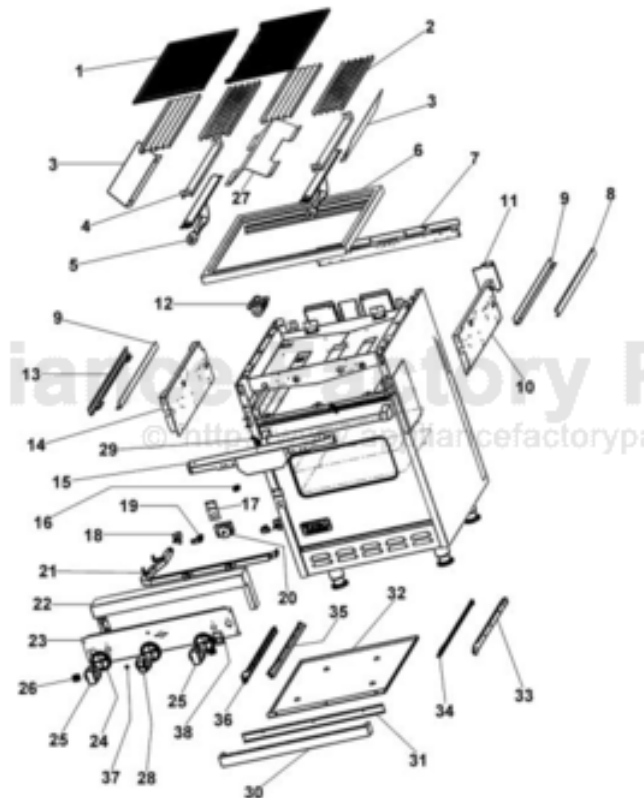

[Find Your VIKING Range Hoods Parts - Select From 411 Models](#)

----- Manual continues below -----