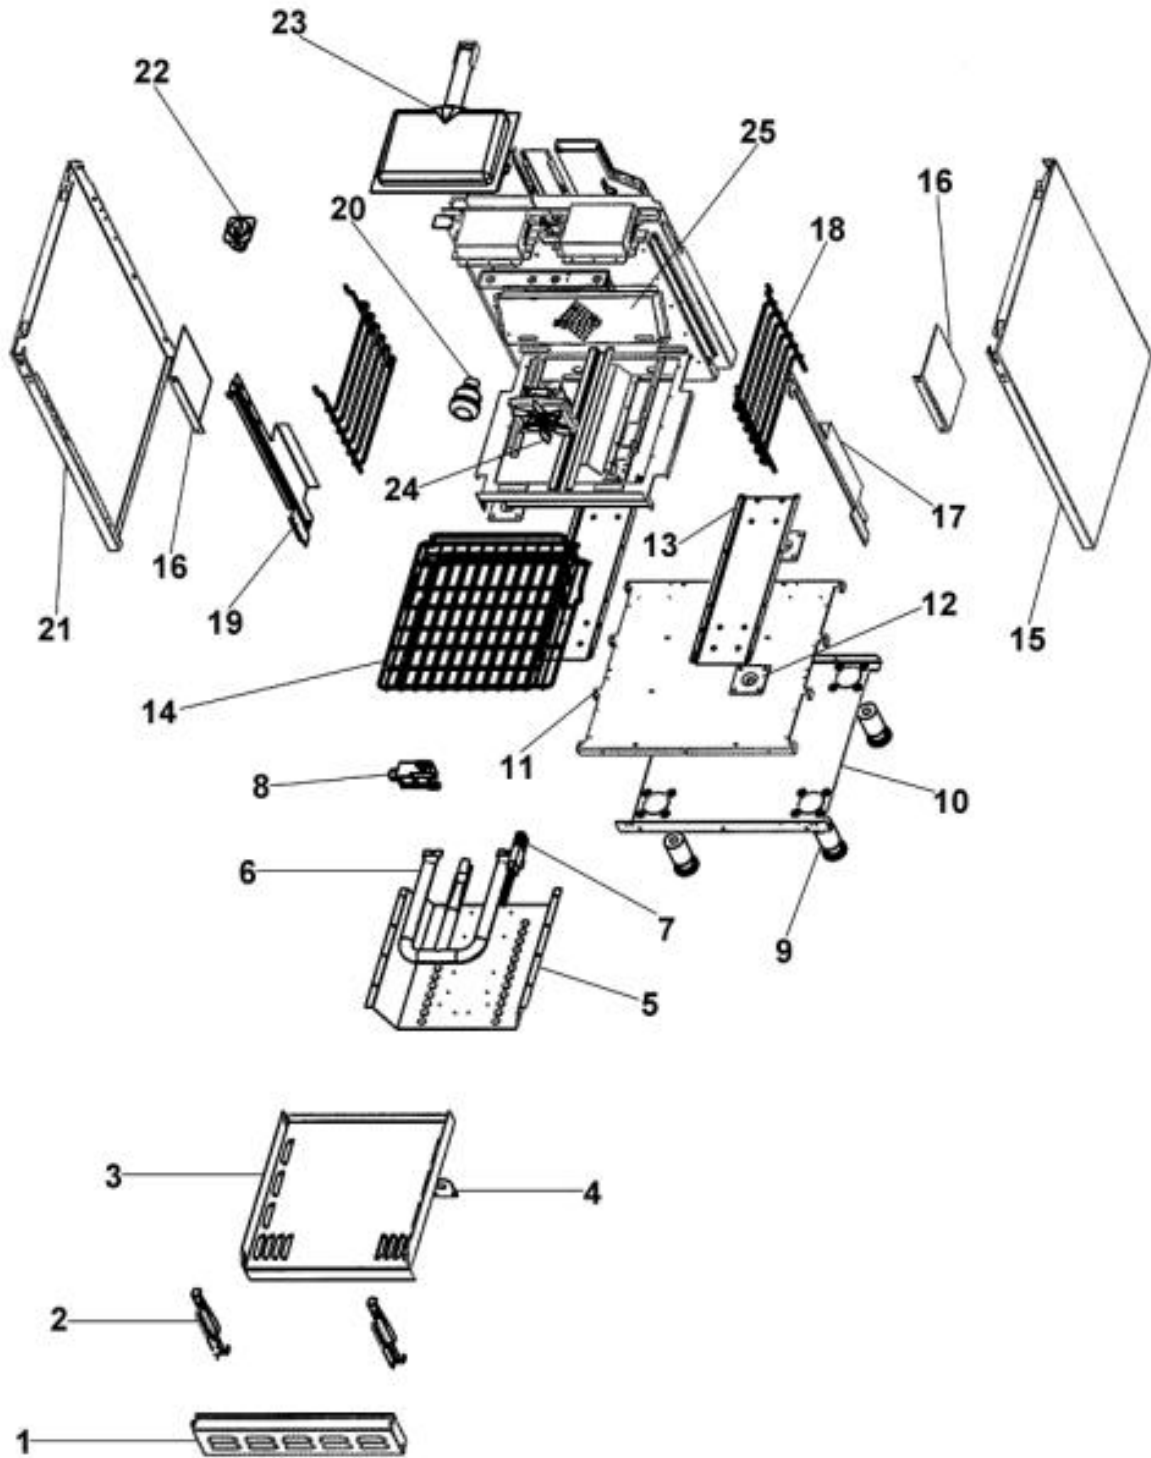

----- Manual continues below -----

Ref #	Part Number	Qty.	Description
1	PA060080		24 GRILL GRATE XBLACKX
2	E9101130BK		GRILL SMOKE GENERATOR
3	A2009544		SIDE SHIELD, VGIC245Q
4	B2008484		24 GRILL FLAME SHIELD
5	PB050077		GRILL BURNER
6	G9109751AL		GRATE SUPPORT ASSY. - AL
	G9109751BK		GRATE SUPT ASSY, VGIC245Q
	G9109751BT		GRATE SUPPORT ASSY. - BT
	G9109751CB		GRATE SUPPORT ASSY. - CB
	G9109751EP		GRATE SUPPORT ASSY. - EP
	G9109751FG		GRATE SUPPORT ASSY. - FG
	G9109751GG		GRATE SUPPORT ASSY. - GG
	G9109751LE		GRATE SUPPORT ASSY. - LE
	G9109751MJ		GRATE SUPPORT ASSY. - MJ
	G9109751SG		GRATE SUPPORT ASSY. - SG
	G9109751VB		GRATE SUPPORT ASSY. - VB
	G9109751WH		GRATE SUPT ASSY, VGIC245Q (WH)
7	A2007672		REAR BURNER SUPPORT, VGIC245
8	024153-000		TRIM, SIDE, RH
	C9308455BR		SIDE TRIM RH, VGIC245 XBRX
9	A2009750		GRATE SUPT BOTTOM (VGIC245Q)
10	A2001911		BURNER BOX SIDE RH
11	PA020024		RE-IGN. SPARK MODULE 0+2 /CE MODEL
12	PA070001		PRESSURE REGULATOR (NAT.)
13	024152-000		TRIM, SIDE, LH
	C9308454BR		SIDE TRIM LH, VGIC245 XBRX
14	A2001912		BURNER BOX SIDE LH
15	A2009542		FRONT SUPPORT (VGIC245Q)
16	PE050024		OVEN IND. LIGHT (LIGHT HOUSING)
17	A2008481		24 GRILL ORIFICE BRACKET
18	PA010129		SUB TO 003557-000 - TOP BURNER VALVE (VDSC3074B)
19	PB040238		90 DEGREE ORIFICE FITTING, NAT NO.47
20	PB010036		THERMOSTAT BAKE/BROIL
21	PA050112		UNIVERSAL 24 MANIFOLD
22	G3002719		LANDING LEDGE ASSY (VCCGG4)
23	B9209543		CONTROL PANEL - VGIC245Q
24	PB010208		BEZEL, CHROME PLATE
	PB010209		BEZEL BRASS
25	PA010122		VGRC/IC/RT GRILL KNOB (BK)
	PA010123		VGRC/IC/RT GRILL KNOB (WH)
26	PE050016		OVEN LIGHT SWITCH - XBKX (WES-GAR)
	PE050017		OVEN LIGHT SWITCH - XWHX (WES-GAR)
27	B2008483		24 GRILL DRIP COVER
28	PB010099		T/STAT B/B KNOB BK REPL PB010039BKX
	PB010100		THERMOSTAT BAKE/BROIL KNOB XWHX N/S
29	PB040160		WOK IGNITER
30	B2009529		VGIC245G DT FRONT
	G9309533PVD		DRIP TRAY HANDLE ASSY. 24 BRASS
31	B2009527		VGIC245G DRIP TRAY HANDLE BACK
	C9309535PVD		DRIP TRAY HANDLE BACK 24 PVD
32	B3002708		DRIP TRAY (VCCGG4)
33	PK000008		DRIP TRAY GUIDE - RH
34	PK000010		RUNNER, DRIP TRAY - RH (VGRT)
35	PK000009		RUNNER, DRIP TRAY - LH (VGRT)
36	PK000007		DRIP TRAY GUIDE - LH (VGRT)
37	PE050023		OVEN IND. LIGHT (LENS & BEZEL)
38	PE010081		CONVECTION-LABEL/PLATE (CHROME)
	PE010082		CONVECTION-LABEL/PLATE (XBRX)
No.	PA020015		SPARK IGNITION SWITCH