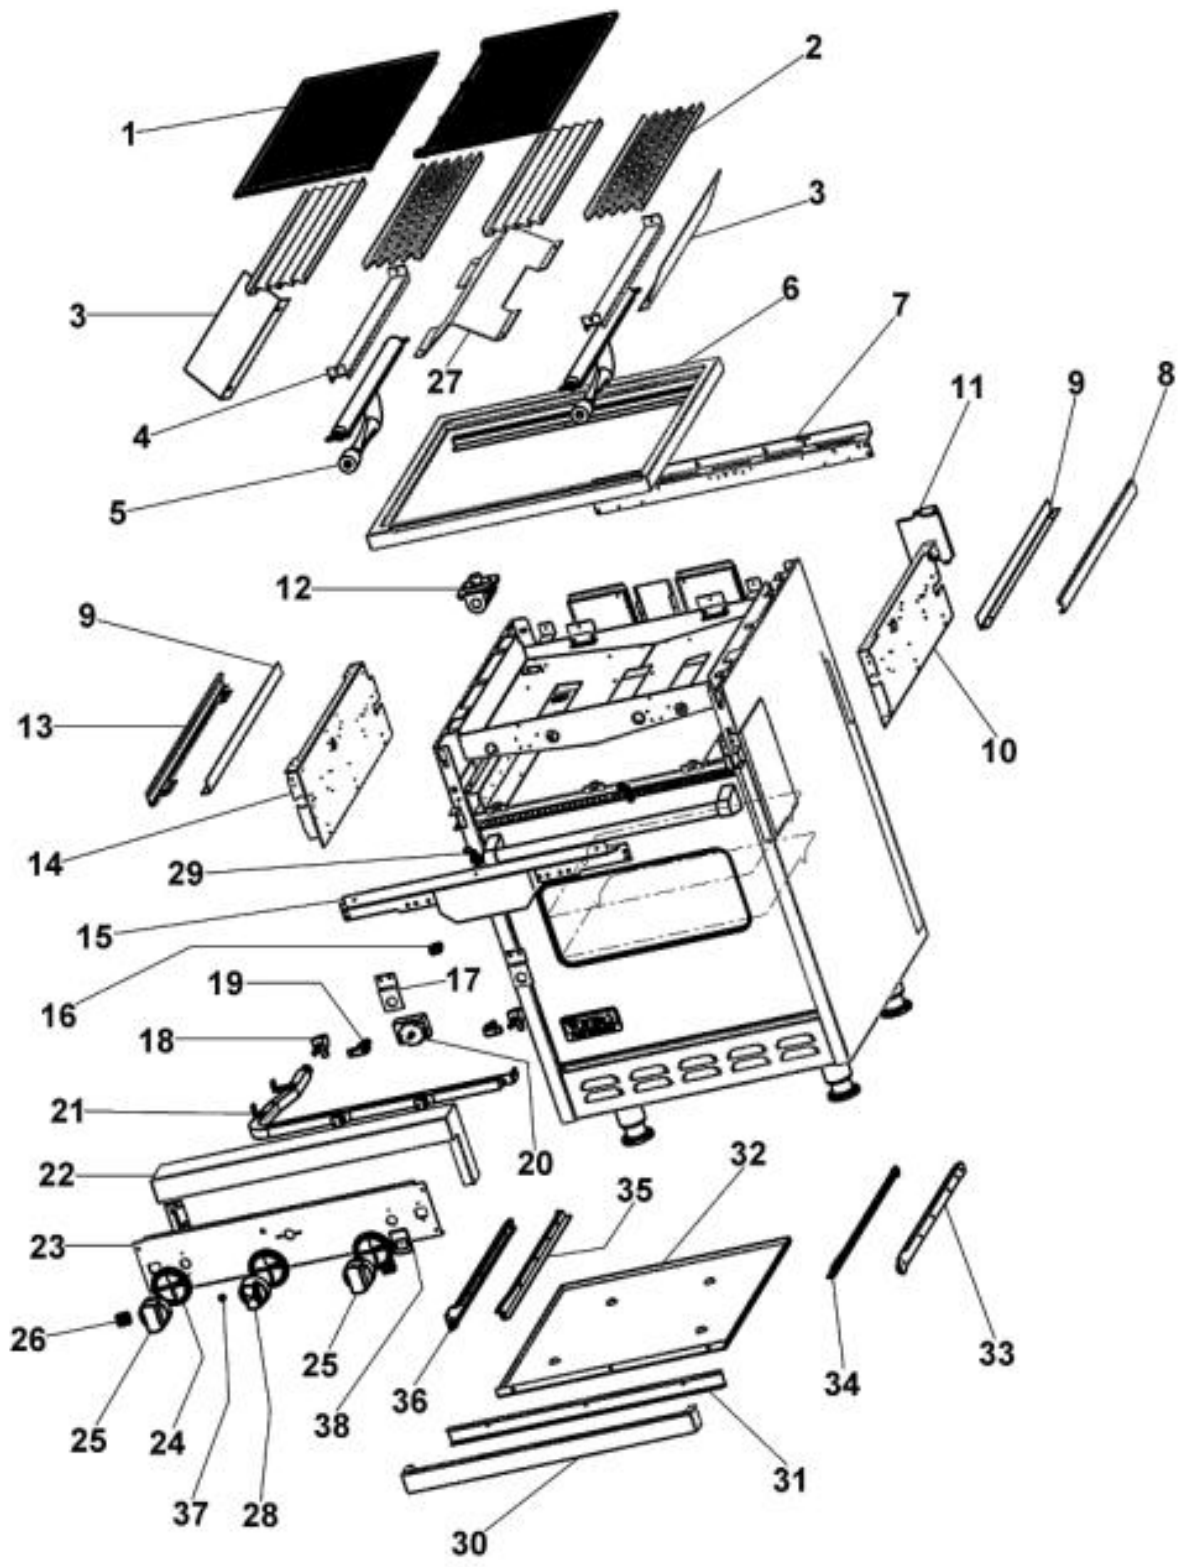

----- Manual continues below -----

Ref #	Part Number	Qty.	Description
1	PA060080		24 GRILL GRATE XBLACKX
2	E9101130BK		GRILL SMOKE GENERATOR
3	A2009544		SIDE SHIELD, VGIC245Q
4	B2008484		24 GRILL FLAME SHIELD
5	PB050077		GRILL BURNER
6	G9109751AL		GRATE SUPPORT ASSY. - AL
	G9109751BK		GRATE SUPT ASSY, VGIC245Q
	G9109751BT		GRATE SUPPORT ASSY. - BT
	G9109751CB		GRATE SUPPORT ASSY. - CB
	G9109751EP		GRATE SUPPORT ASSY. - EP
	G9109751FG		GRATE SUPPORT ASSY. - FG
	G9109751GG		GRATE SUPPORT ASSY. - GG
	G9109751LE		GRATE SUPPORT ASSY. - LE
	G9109751MJ		GRATE SUPPORT ASSY. - MJ
	G9109751SG		GRATE SUPPORT ASSY. - SG
	G9109751VB		GRATE SUPPORT ASSY. - VB
	G9109751WH		GRATE SUPT ASSY, VGIC245Q (WH)
7	A2007672		REAR BURNER SUPPORT, VGIC245
8	024153-000		TRIM, SIDE, RH
	C9308455BR		SIDE TRIM RH, VGIC245 XBRX
9	A2009750		GRATE SUPT BOTTOM (VGIC245Q)
10	A2001911		BURNER BOX SIDE RH
11	PA020024		RE-IGN. SPARK MODULE 0+2 /CE MODEL
12	PA070001		PRESSURE REGULATOR (NAT.)
13	024152-000		TRIM, SIDE, LH
	C9308454BR		SIDE TRIM LH, VGIC245 XBRX
14	A2001912		BURNER BOX SIDE LH
15	A2009542		FRONT SUPPORT (VGIC245Q)
16	PE050024		OVEN IND. LIGHT (LIGHT HOUSING)
17	A2008481		24 GRILL ORIFICE BRACKET
18	PA010129		SUB TO 003557-000 - TOP BURNER VALVE (VDSC3074B)
19	PB040238		90 DEGREE ORIFICE FITTING, NAT NO.47
20	PB010036		THERMOSTAT BAKE/BROIL
21	PA050112		UNIVERSAL 24 MANIFOLD
22	G3002719		LANDING LEDGE ASSY (VCCGG4)
23	B9209543		CONTROL PANEL - VGIC245Q
24	PB010208		BEZEL, CHROME PLATE
	PB010209		BEZEL BRASS
25	PA010122		VGRC/IC/RT GRILL KNOB (BK)
	PA010123		VGRC/IC/RT GRILL KNOB (WH)
26	PE050016		OVEN LIGHT SWITCH - XBKX (WES-GAR)
	PE050017		OVEN LIGHT SWITCH - XWHX (WES-GAR)
27	B2008483		24 GRILL DRIP COVER
28	PB010099		T/STAT B/B KNOB BK REPL PB010039BKX
	PB010100		THERMOSTAT BAKE/BROIL KNOB XWHX N/S
29	PB040160		WOK IGNITER
30	B2009529		VGIC245G DT FRONT
	G9309533PVD		DRIP TRAY HANDLE ASSY. 24 BRASS
31	B2009527		VGIC245G DRIP TRAY HANDLE BACK
	C9309535PVD		DRIP TRAY HANDLE BACK 24 PVD
32	B3002708		DRIP TRAY (VCCGG4)
33	PK000008		DRIP TRAY GUIDE - RH
34	PK000010		RUNNER, DRIP TRAY - RH (VGRT)
35	PK000009		RUNNER, DRIP TRAY - LH (VGRT)
36	PK000007		DRIP TRAY GUIDE - LH (VGRT)
37	PE050023		OVEN IND. LIGHT (LENS & BEZEL)
38	PE010081		CONVECTION-LABEL/PLATE (CHROME)
	PE010082		CONVECTION-LABEL/PLATE (XBRX)
No.	PA020015		SPARK IGNITION SWITCH