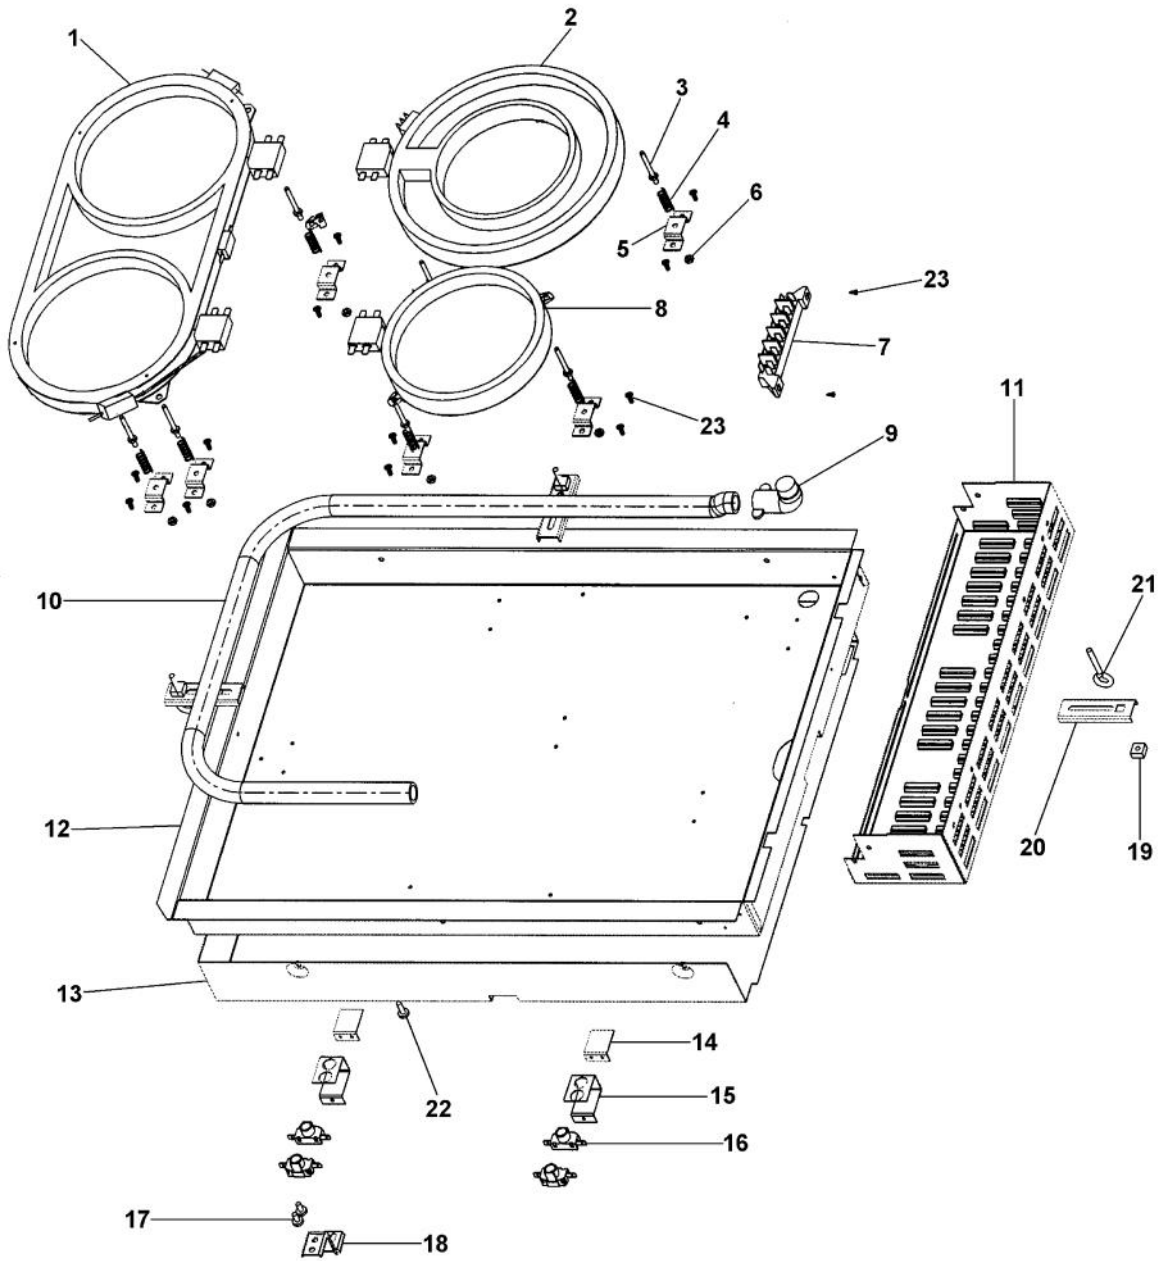

----- Manual continues below -----

Ref #	Part Number	Qty.	Description
1	PA010174		COOKTOP KNOB BLACK
	PA010175		COOKTOP KNOB (WHITE)
	036415-000		KNOB, BODY VGSU CR3
2	PD020076		6-32 X 3/8 PHILL PAN MS
3	PA010179		VESC KNOB MOUNT CORE
4	PB010263		UPPER BEZEL
	PB010263PVD		UPPER BEZEL BRASS (BLACK)
5	PE010191		2 1/2 VIKING LOGO BLACK/CHROME
	PE010192		2 1/2 VIKING LOGO BLACK/BRASS
	PE010193		2 1/2 VIKING LOGO WHITE/CHROME
	PE010194		2 1/2 VIKING LOGO WHITE/BRASS
6	PE040254		VECU 30 CONTROL PANEL INLAY
	PE040268		VECU 30 CONTROL PANEL INLAY WHITE GRAPHICS
7	PE040253		VECU 30 CONTROL PANEL
8	PB010262		LOWER BEZEL
9	G50013539		PJ030028 INFINITE SWITCH SERVICE KIT
10	PJ030019		INFINITE SWITCH
11	PD030006		CAPPED WASHER PAL NUT
12	PE050079		LENS OPENING
13	PE050080		JEMCO LENS
14	G50012146BK		30 VECU TOP ASSY XBKX
	G50012146WH		30 VECU TOP ASSY XWHX

Ref #	Part Number	Qty.	Description
1	PJ020004		ELEMENT-(2)1800 X 800
2	PJ020005		2500 ELEMENT
3	PD010048		BURNER GUIDE ASSEMBLY DESU
4	PC010006		GUIDE SPRING DESU
5	A2005055		BOTTOM ELEMENT BRACKET (VESU)
6	PD040056		ELEMENT STUD NUT
7	PE070231		TERMINAL BLOCK - 6 POLE (HEYCO)
8	PJ020003		ELEMENT
9	PB040070		CONDUIT FITTING (90 DEG)
10	PB020071		CONDUIT - FLEXIBLE (48)
11	A2005056		CONTROL PANEL BOX
12	A3005053		BURNER BOX 30 (VESU100)
13	A2005067		REAR COVER 30
14	A2005062		LIGHT SUPPORT
15	A2005061		LIGHT COVER
16	PE050077		INDICATOR LIGHT
17	PD020002		10 X 1/2 PH.TR.HD.SMS.
18	A2105068		MOUNTING BRACKET
19	PD030029		SELF RETAINING NUT (1/4-20)
20	A2003053		RET.BRKT VGSU101 REPL PG210006
21	PD010027		EYE BOLT-VGSU101/161
22	PD020014		10X3/4 PH TR HD SMS
23	PD020014		10X3/4 PH TR HD SMS
NI	PE070477		WIRE HARNESS - 30
NI	G4005073		BLACK SUPPLY WIRE ASSY
NI	G4003016		GREEN - SUPPLY WIRE
NI	G4005072		RED SUPPLY WIRE ASSY