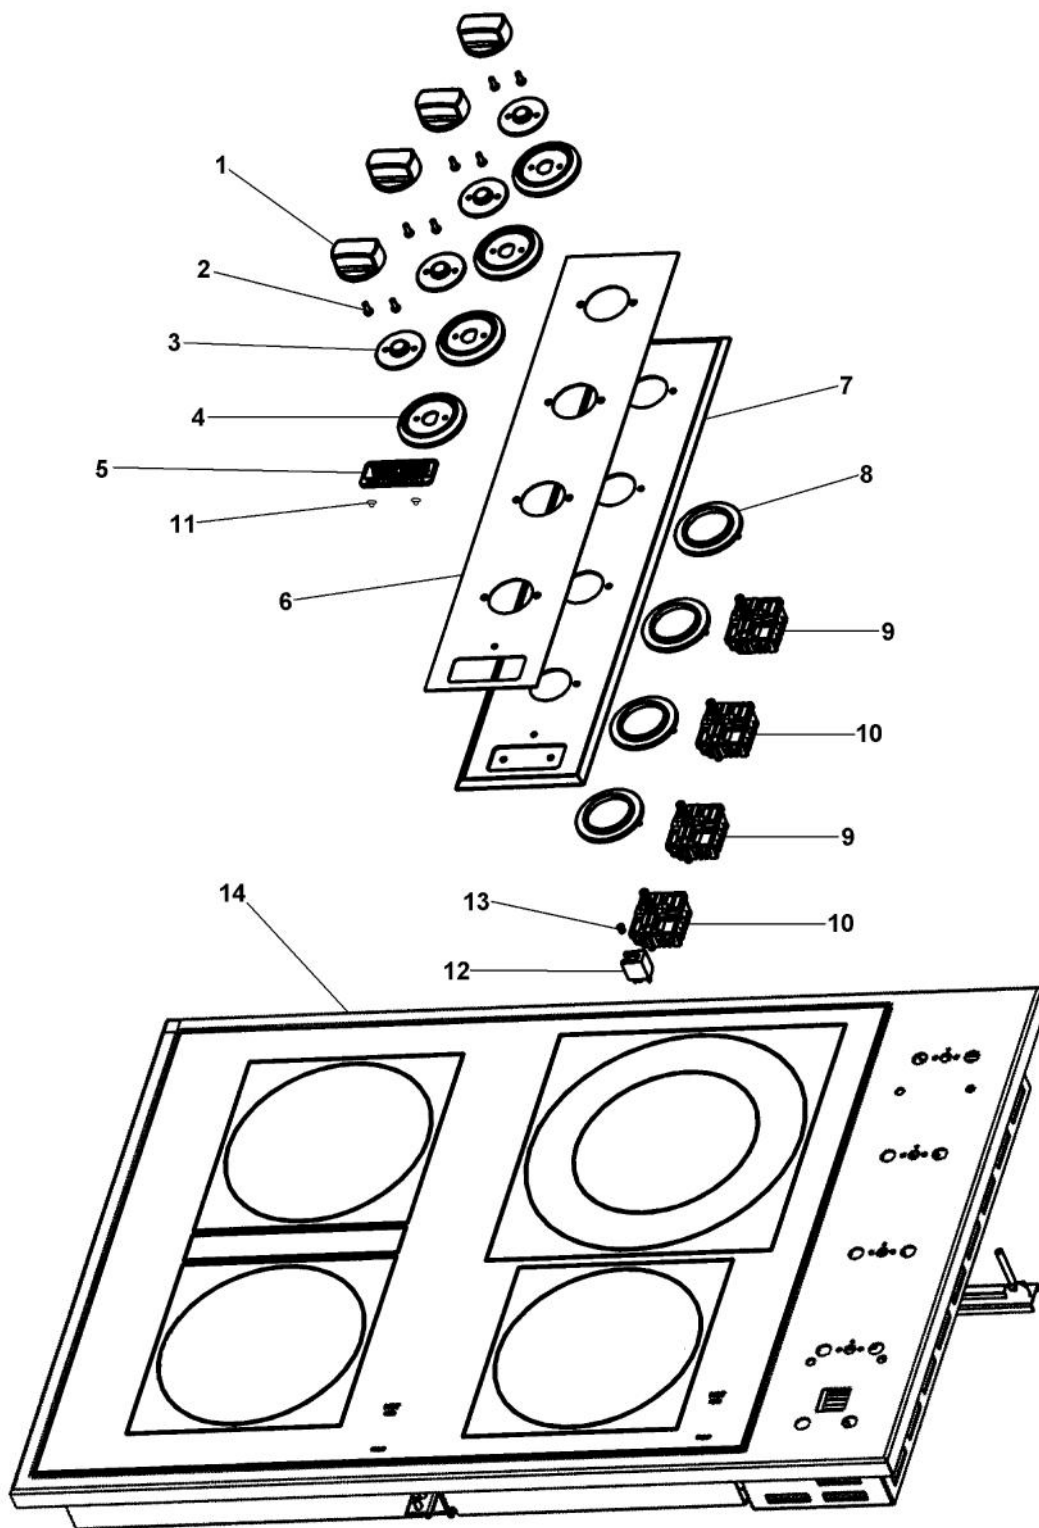

----- Manual continues below -----

Ref #	Part Number	Qty.	Description
1	PA010174		COOKTOP KNOB BLACK
	PA010175		COOKTOP KNOB (WHITE)
	036415-000		KNOB, BODY VGSU CR3
2	PD020076		6-32 X 3/8 PHILL PAN MS
3	PA010179		VESC KNOB MOUNT CORE
4	PB010263		UPPER BEZEL
	PB010263PVD		UPPER BEZEL BRASS (BLACK)
5	PE010191		2 1/2 VIKING LOGO BLACK/CHROME
	PE010192		2 1/2 VIKING LOGO BLACK/BRASS
	PE010193		2 1/2 VIKING LOGO WHITE/CHROME
	PE010194		2 1/2 VIKING LOGO WHITE/BRASS
6	PE040254		VECU 30 CONTROL PANEL INLAY
	PE040268		VECU 30 CONTROL PANEL INLAY WHITE GRAPHICS
7	PE040253		VECU 30 CONTROL PANEL
8	PB010262		LOWER BEZEL
9	G50013539		PJ030028 INFINITE SWITCH SERVICE KIT
10	PJ030019		INFINITE SWITCH
11	PD030006		CAPPED WASHER PAL NUT
12	PE050079		LENS OPENING
13	PE050080		JEMCO LENS
14	G50012146BK		30 VECU TOP ASSY XBKX
	G50012146WH		30 VECU TOP ASSY XWHX

Ref #	Part Number	Qty.	Description
1	PJ020004		ELEMENT-(2)1800 X 800
2	PJ020005		2500 ELEMENT
3	PD010048		BURNER GUIDE ASSEMBLY DESU
4	PC010006		GUIDE SPRING DESU
5	A2005055		BOTTOM ELEMENT BRACKET (VESU)
6	PD040056		ELEMENT STUD NUT
7	PE070231		TERMINAL BLOCK - 6 POLE (HEYCO)
8	PJ020003		ELEMENT
9	PB040070		CONDUIT FITTING (90 DEG)
10	PB020071		CONDUIT - FLEXIBLE (48)
11	A2005056		CONTROL PANEL BOX
12	A3005053		BURNER BOX 30 (VESU100)
13	A2005067		REAR COVER 30
14	A2005062		LIGHT SUPPORT
15	A2005061		LIGHT COVER
16	PE050077		INDICATOR LIGHT
17	PD020002		10 X 1/2 PH.TR.HD.SMS.
18	A2105068		MOUNTING BRACKET
19	PD030029		SELF RETAINING NUT (1/4-20)
20	A2003053		RET.BRKT VGSU101 REPL PG210006
21	PD010027		EYE BOLT-VGSU101/161
22	PD020014		10X3/4 PH TR HD SMS
23	PD020014		10X3/4 PH TR HD SMS
NI	PE070477		WIRE HARNESS - 30
NI	G4005073		BLACK SUPPLY WIRE ASSY
NI	G4003016		GREEN - SUPPLY WIRE
NI	G4005072		RED SUPPLY WIRE ASSY