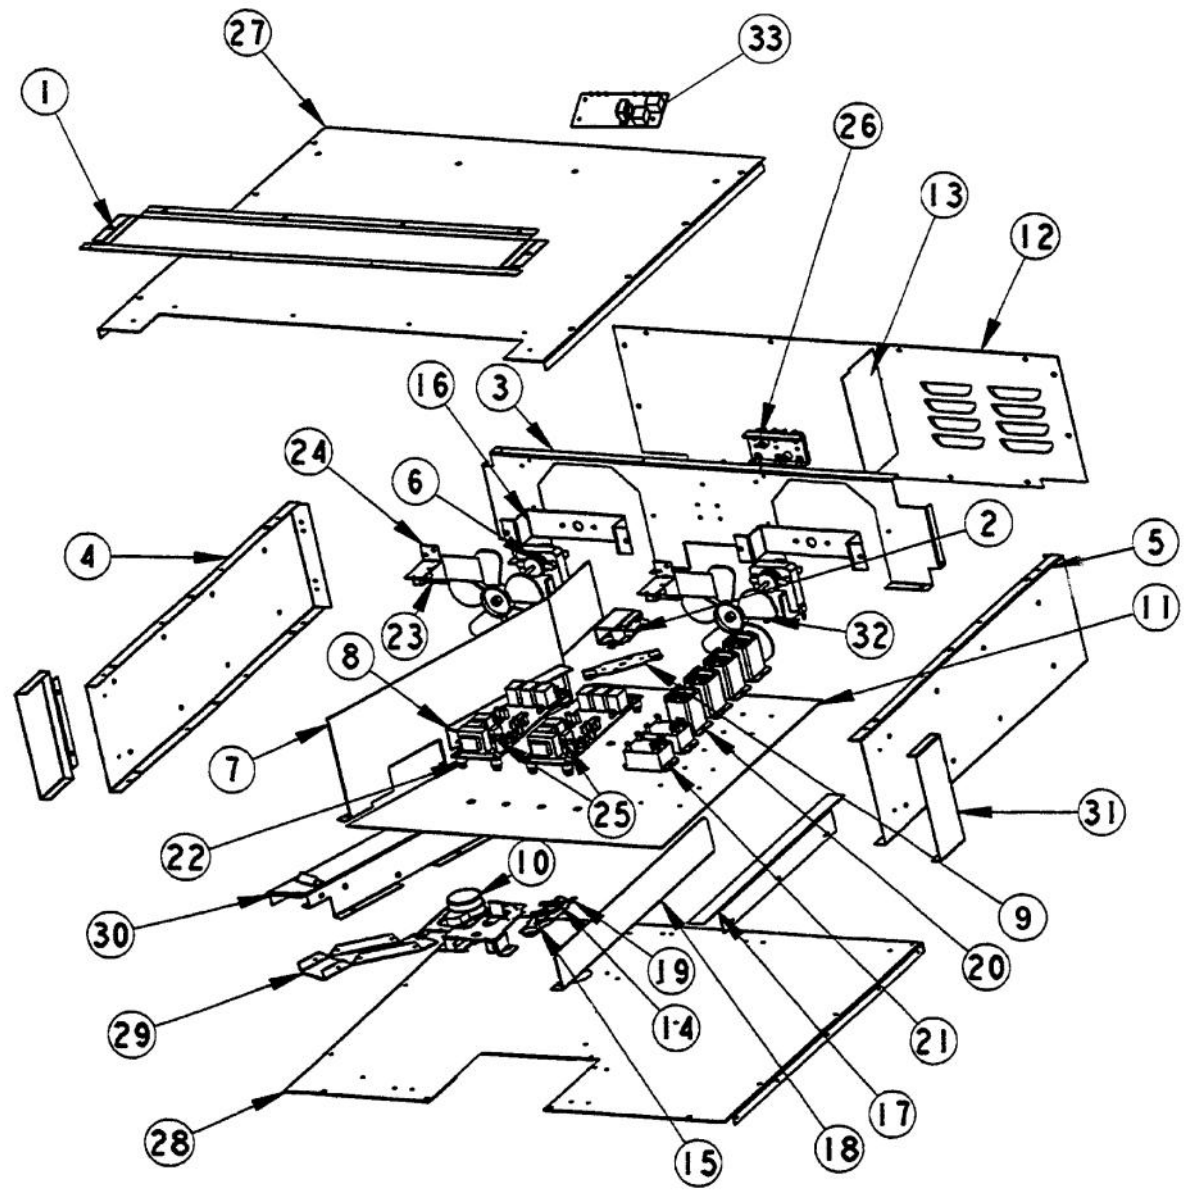

Ref #	Part Number	Qty.	Description
1	E2004321		AIR VENT (27 OVEN)
2	PJ030002		AUTO RESET (SELF-CLEAN) VDSC
3	A2004310		CABINET BACK (VESO176/DO276)
4	A2002906		CABINET SIDE
5	A2002906		CABINET SIDE
6	PE110024		MOTOR FAN Y0042226
7	A2002950		DIVIDER - VESO/VEDO
8	A2002956		FLOOR BRACE - VEDO205/VESO105
9	A1002456		THERMO-DISC BRKT (VDSC)
10	PE050112		DOOR LATCH
11	A2004312		FALSE FLOOR - 27 (VESO176/DO276)
12	A1004319		FAN COVER (VEDO276)
13	A2002948		FAN DIVIDER - VESO/VEDO
14	PJ030005		SWITCH (HIGH-LIMIT) VDSC
15	PJ030006		SWITCH (COOLING FAN)
16	A2002911		FAN MTG BRKT
17	A2002952		FLOOR BRACE - VESO/VEDO
18	A2002951		FLOOR SUPT - VESO/VEDO
19	A2007442		HIGH LIMIT SWITCH BRACKET
20	PM010029		RELAY (DOUBLE POLE-DOUBLE THROW)TEM
21	PM010129		RELAY
22	PD030033		GROMMET NUT-ROUND HD. NO.8 X .500DIA.
23	PE050001		TERMINAL BOARD
24	PE070246		20 WATT 100 OHM RESISTOR
25	PE070148		SELF-CLEAN BOARD/TIMER (VDSC)
26	PE070147		TERMINAL BLOCK
27	A2004318		TOP COVER (VESO176/DO276)
28	G3008412		TOP INSULATION RETAINER ASSY
29	A2002909		VENT BTM
30	A2002910		VENT TOP
31	A2002954		CABINET COVER
32	PE110031		BLADE FAN Y0314548
33	G5007602		PRE-HEAT BOARD KIT (VEDO205/276) (BEFORE 1/16/03)
33	PE070308		PRE-HEAT BOARD (AFTER 1/16/03)
NI	PE070317		VEDO/VESO PREHEAT HARNESS (AFTER 1/16/03)
NI	A2007422		PREHEAT CTRL. BRD. MOUNTING BRACKET
NI	PJ030022		HIGH LIMIT SWITCH
NI	G5002958		SAIL SWITCH ASSY (VESO/VEDO)