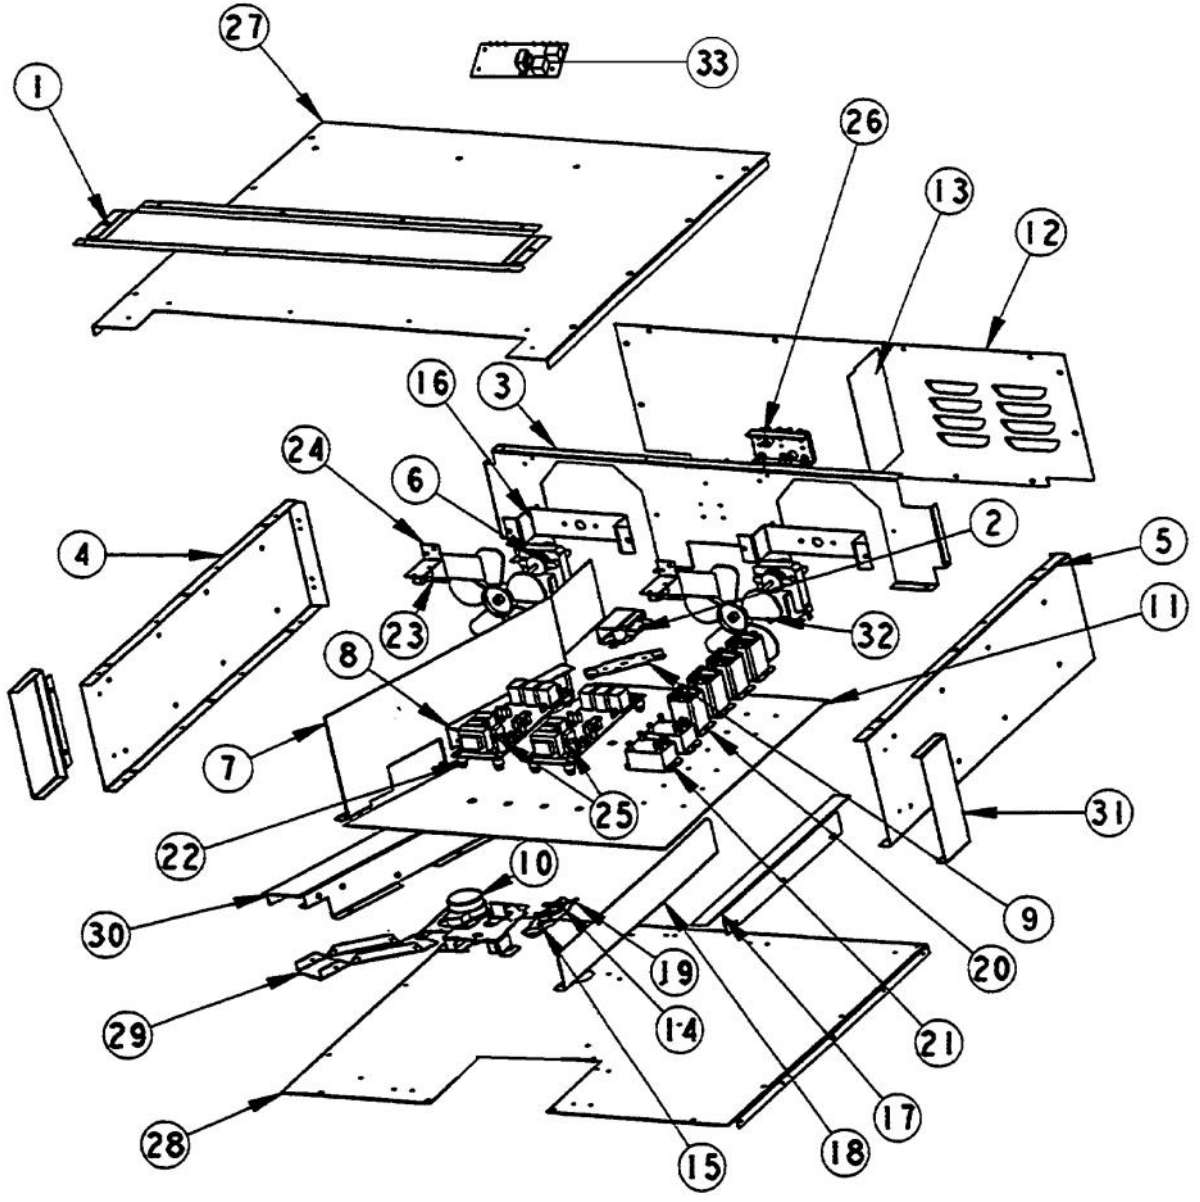

# VIKING VEDO207 Owner's Manual

[Shop genuine replacement parts for VIKING VEDO207](#)

[Find Your VIKING Oven Parts - Select From 98 Models](#)

----- Manual continues below -----

Ref #	Part Number	Qty.	Description
1	A2008557		30 TOP REAR COVER
2	A2008543		TOP CHANNEL
3	PE050087		BLOWER ASSEMBLY - DESIGNER SERIES
4	A2008580		30 CABINET TOP
5	PJ030002		AUTO RESET (SELF-CLEAN) VDSC
6	A2009884		AUTO RESET BRACKET
7	PE070472		ELECTRONIC CONTROL BOARD
8	PE070147		TERMINAL BLOCK
9	A2006123		CABINET SIDE LH
10	A2006109		SELECTOR SWITCH COVER
11	A2007906		30" SINGLE CAB. SIDE RH
12	PE050059		HI-LIMIT SWITCH
13	PE050112		DOOR LATCH
14	A2008526		SELECTOR BRACKET
15	A2008527		CLOCK BRACKET
16	PJ030030		4 POS SELECTOR SWITCH
	PJ030010		SELECTOR SWITCH (3-POSITION)VEDO205
17	PJ030001		SELECTOR SWITCH (8-POSITION) VDSC
18	PJ030037		SUB TO PS500033 - SELF CLEAN THERMOSTAT
19	PE050213		PRO 120V DIGITAL CLOCK
20	PE050019		OVEN LIGHT SWITCH (VGSO166) 90-DEG.
21	B9208584		30 DOUBLE CONTROL PANEL
	C9208584BK		30 DOUBLE CONTROL PANEL XBKX
	C9208584WH		30 DOUBLE CONTROL PANEL XWHX
22	PB010152		KNOB BEZEL-CHROME (30 B-IN OVEN)
	PB010153		KNOB BEZEL-XBRX (30 B-IN OVEN)
23	PB010165		TIME MANUAL KNOB XBKX (VESO/VEDO)
	PB010166		TIME MANUAL KNOB XWHX (VESO/VEDO)
24	PB010148		SELECTOR KNOB-XBKX (30DOUBLE OVEN)
	PB010149		SELECTOR KNOB-XWHX (30 B-IN OVEN)
25	PB010150		T/STAT KNOB-XBKX (30 B-IN OVEN)
	PB010151		T/STAT KNOB-XWHX (30 B-IN OVEN)
26	PB010248		CLOCK BUTTON
	PB010249		PUSH BUTTON WHITE
27	PB010246		CLOCK KNOB
	PB010247		KNOB WHITE
28	PE050024		OVEN IND. LIGHT (LIGHT HOUSING)
29	PE050023		OVEN IND. LIGHT (LENS & BEZEL)
30	PE040209		LOWER CONTROL PANEL EXTRUSION