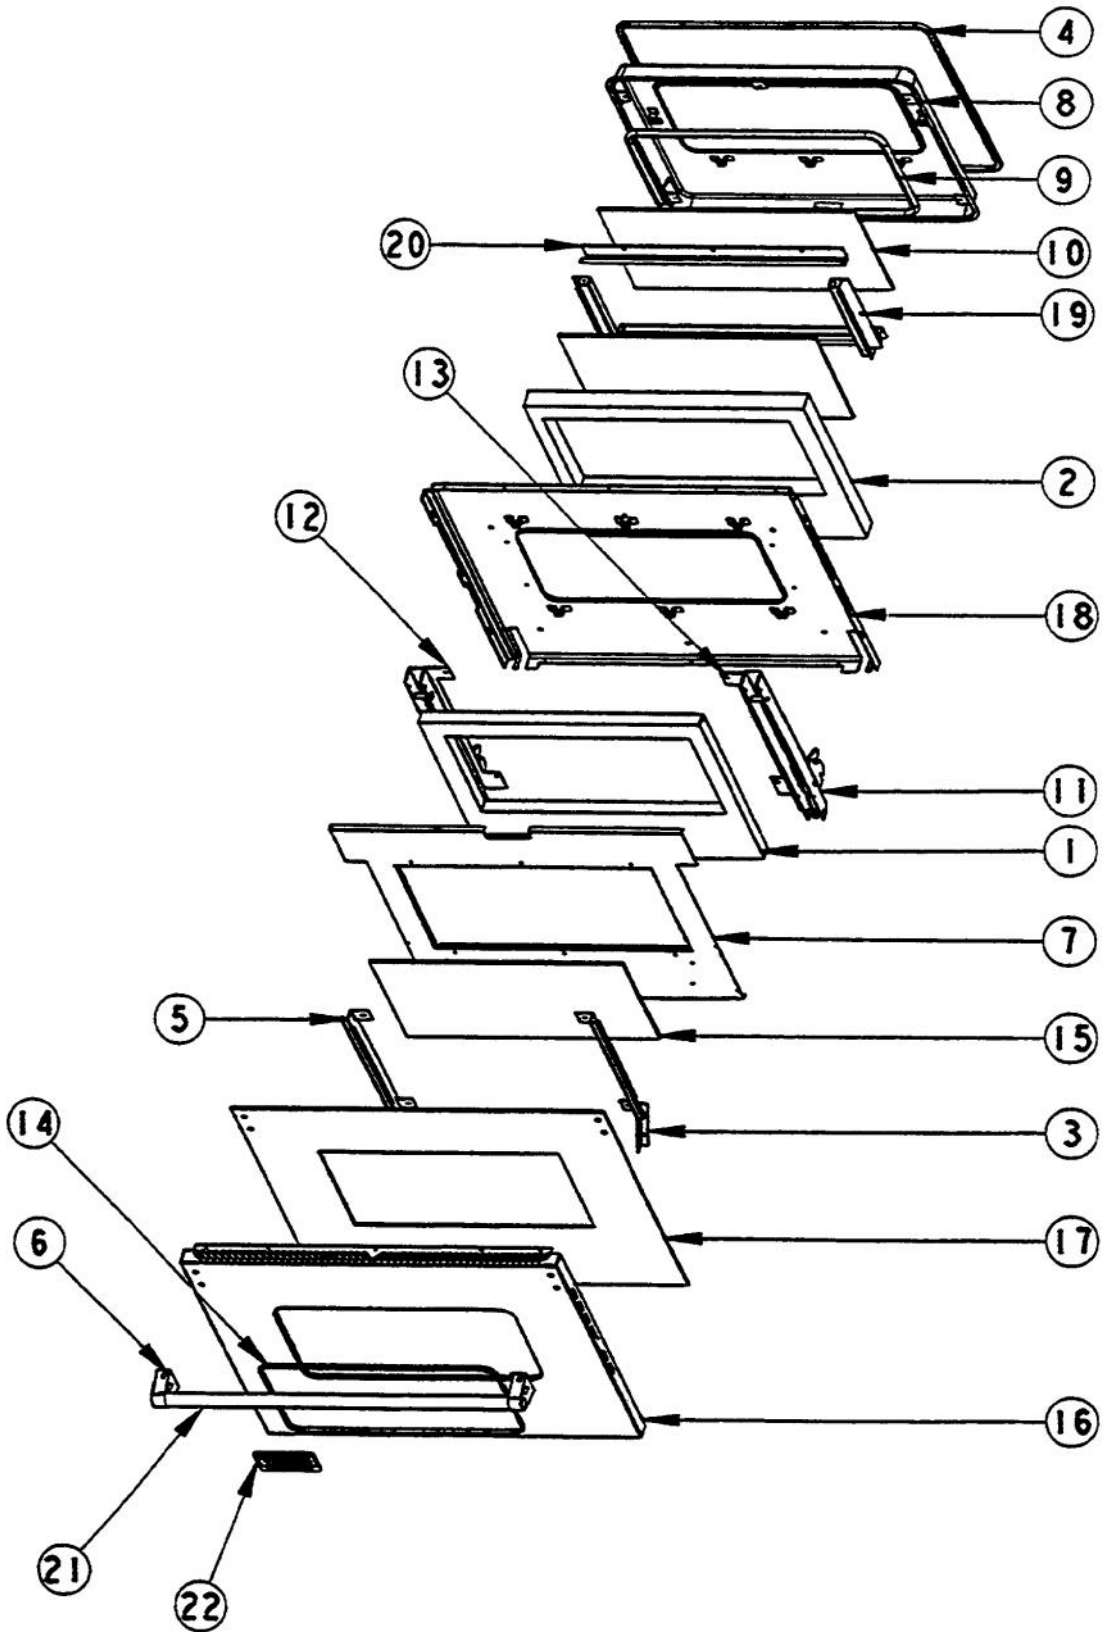

Ref #	Part Number	Qty.	Description
NI	G3202938xx		UPPER DOOR ASSEMBLY
1	PB070034		INSULATION-TRS-10 1 X 20 X 3'
2	PB070038		TRS-10 2 X 24 X 3' INSULATION
3	A2002497		DOOR GUIDE ANGLE VDSC
4	PB070041		SUB TO 000623-000 - DOOR GASKET(3/8DIA.) (VDSC)
5	A2002367		DOOR GLASS BRKT
6	PE030001		BRACKET, DOOR, HANDLE
	PE030001PVD		END CAP DOOR HANDLE XBR
7	A2002930		DOOR INSUL. RET. FORMED
8	G50010123		VESO105/VEDO205 DR LINER SVC-KIT
9	PB070040		1/2 FIBERGLASS ROPE
10	PE060039		GLASS-HEAT TREATED (HB2) VDSC
11	PC020188		DOOR HINGE
12	A2002960		HINGE BRACKET - LH (VEDO/VESO)
13	A2002962		HINGE BRACKET - RH (VEDO/VESO)
14	PE060031		J-MOLD (LARGE WINDOW)
	PE060045		J-MOLD (LARGE WINDOW) XBRX
15	PE060030		GLASS-OUTER DOOR BK SCREENED,TEMP
16	B2002940		O/S DOOR PANEL XSSX (VEDO205)
	C9002940x		OUTER DOOR PANEL - AL
17	J1002939		OVEN DR HEAT SINK (VESO/DO)
18	G50010123		VESO105/VEDO205 DR LINER SVC-KIT
19	E9102179		WINDOW LINER-SIDE (VDSC)
20	E9102178		WINDOW LINER-TOP/BTM (VDSC)
21	PE030036		DOOR HANDLE XSSX (VESO/VEDO) 26.935
	F0002944BR		DOOR HANDLE-VEDO/VESO (CUT-TO-SIZE)
NI	B1009167		HINGE CLIP