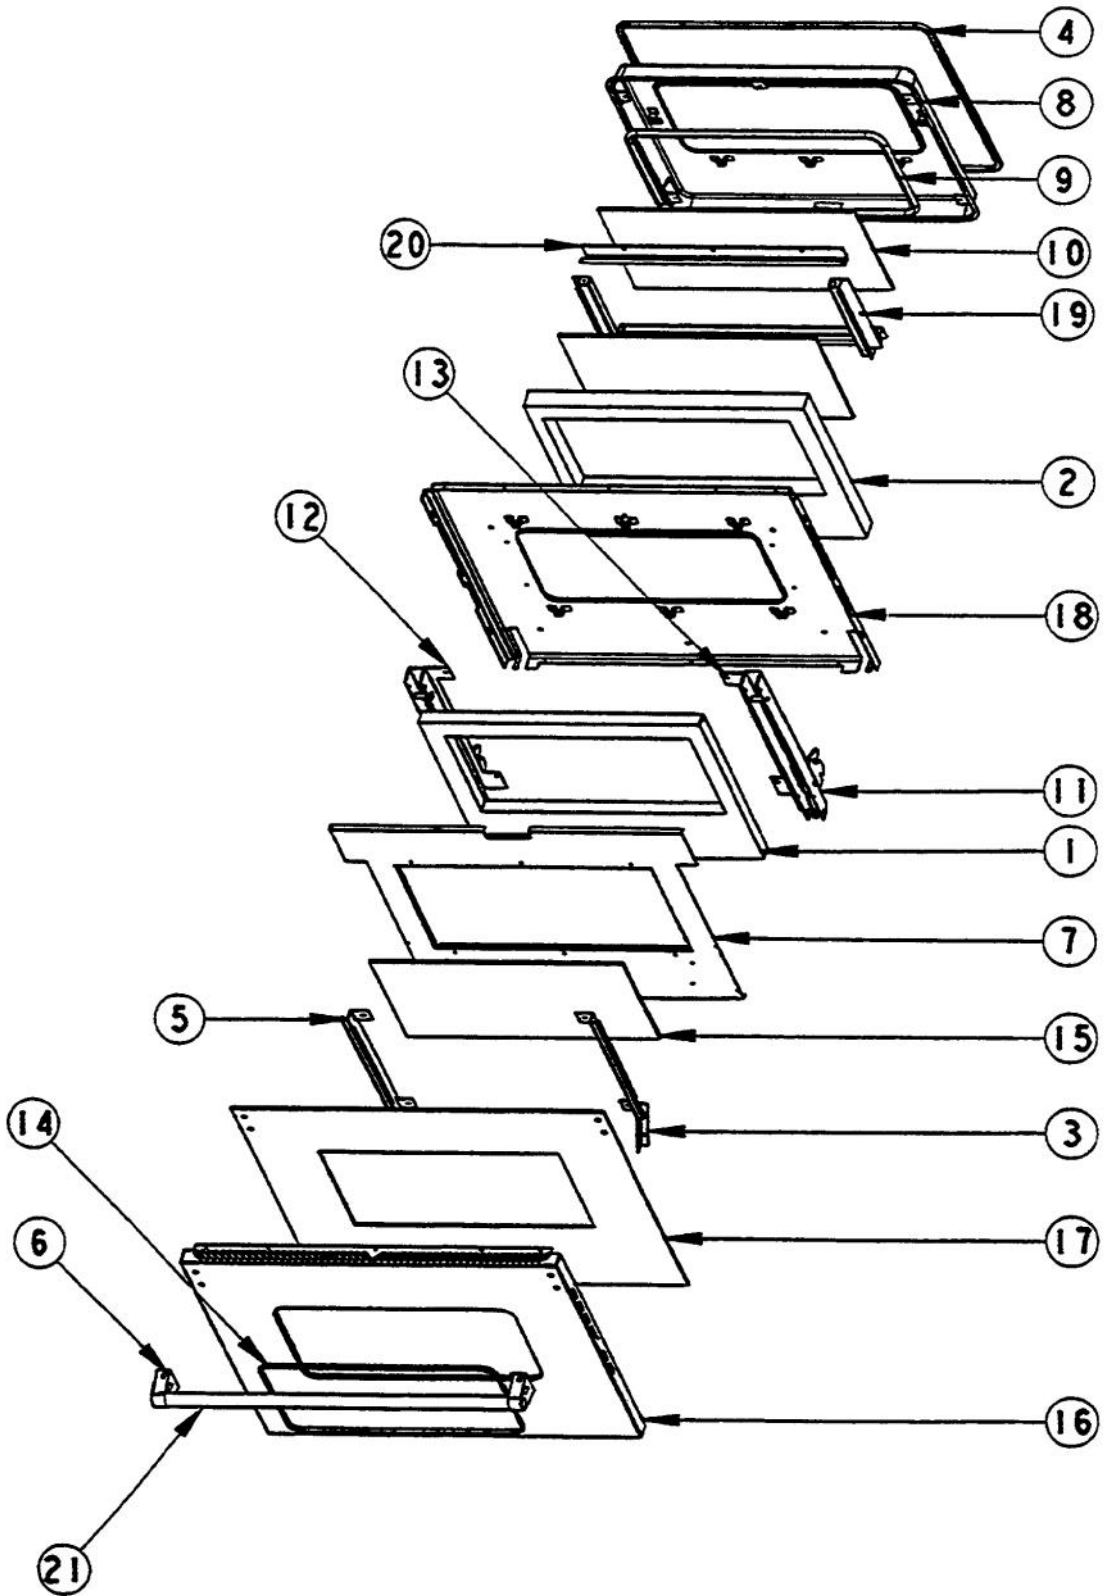

Ref #	Part Number	Qty.	Description
NI	G3202938xx		UPPER DOOR ASSEMBLY
1	PB070034		INSULATION-TRS-10 1 X 20 X 3'
2	PB070038		TRS-10 2 X 24 X 3' INSULATION
3	A2002497		DOOR GUIDE ANGLE VDSC
4	PB070041		SUB TO 000623-000 - DOOR GASKET(3/8DIA.) (VDSC)
5	A2002367		DOOR GLASS BRKT
6	PE030001		BRACKET, DOOR, HANDLE
	PE030001PVD		END CAP DOOR HANDLE XBR
7	A2002930		DOOR INSUL. RET. FORMED
8	G50010123		VESO105/VEDO205 DR LINER SVC-KIT
9	PB070040		1/2 FIBERGLASS ROPE
10	PE060039		GLASS-HEAT TREATED (HB2) VDSC
11	PC020188		DOOR HINGE
12	A2002960		HINGE BRACKET - LH (VEDO/VESO)
13	A2002962		HINGE BRACKET - RH (VEDO/VESO)
14	PE060031		J-MOLD (LARGE WINDOW)
	PE060045		J-MOLD (LARGE WINDOW) XBRX
15	PE060030		GLASS-OUTER DOOR BK SCREENED,TEMP
16	B2002940		O/S DOOR PANEL XSSX (VEDO205)
	C9002940x		OUTER DOOR PANEL - AL
17	J1002939		OVEN DR HEAT SINK (VESO/DO)
18	G50010123		VESO105/VEDO205 DR LINER SVC-KIT
19	E9102179		WINDOW LINER-SIDE (VDSC)
20	E9102178		WINDOW LINER-TOP/BTM (VDSC)
21	PE030036		DOOR HANDLE XSSX (VESO/VEDO) 26.935
	F0002944BR		DOOR HANDLE-VEDO/VESO (CUT-TO-SIZE)
NI	B1009167		HINGE CLIP