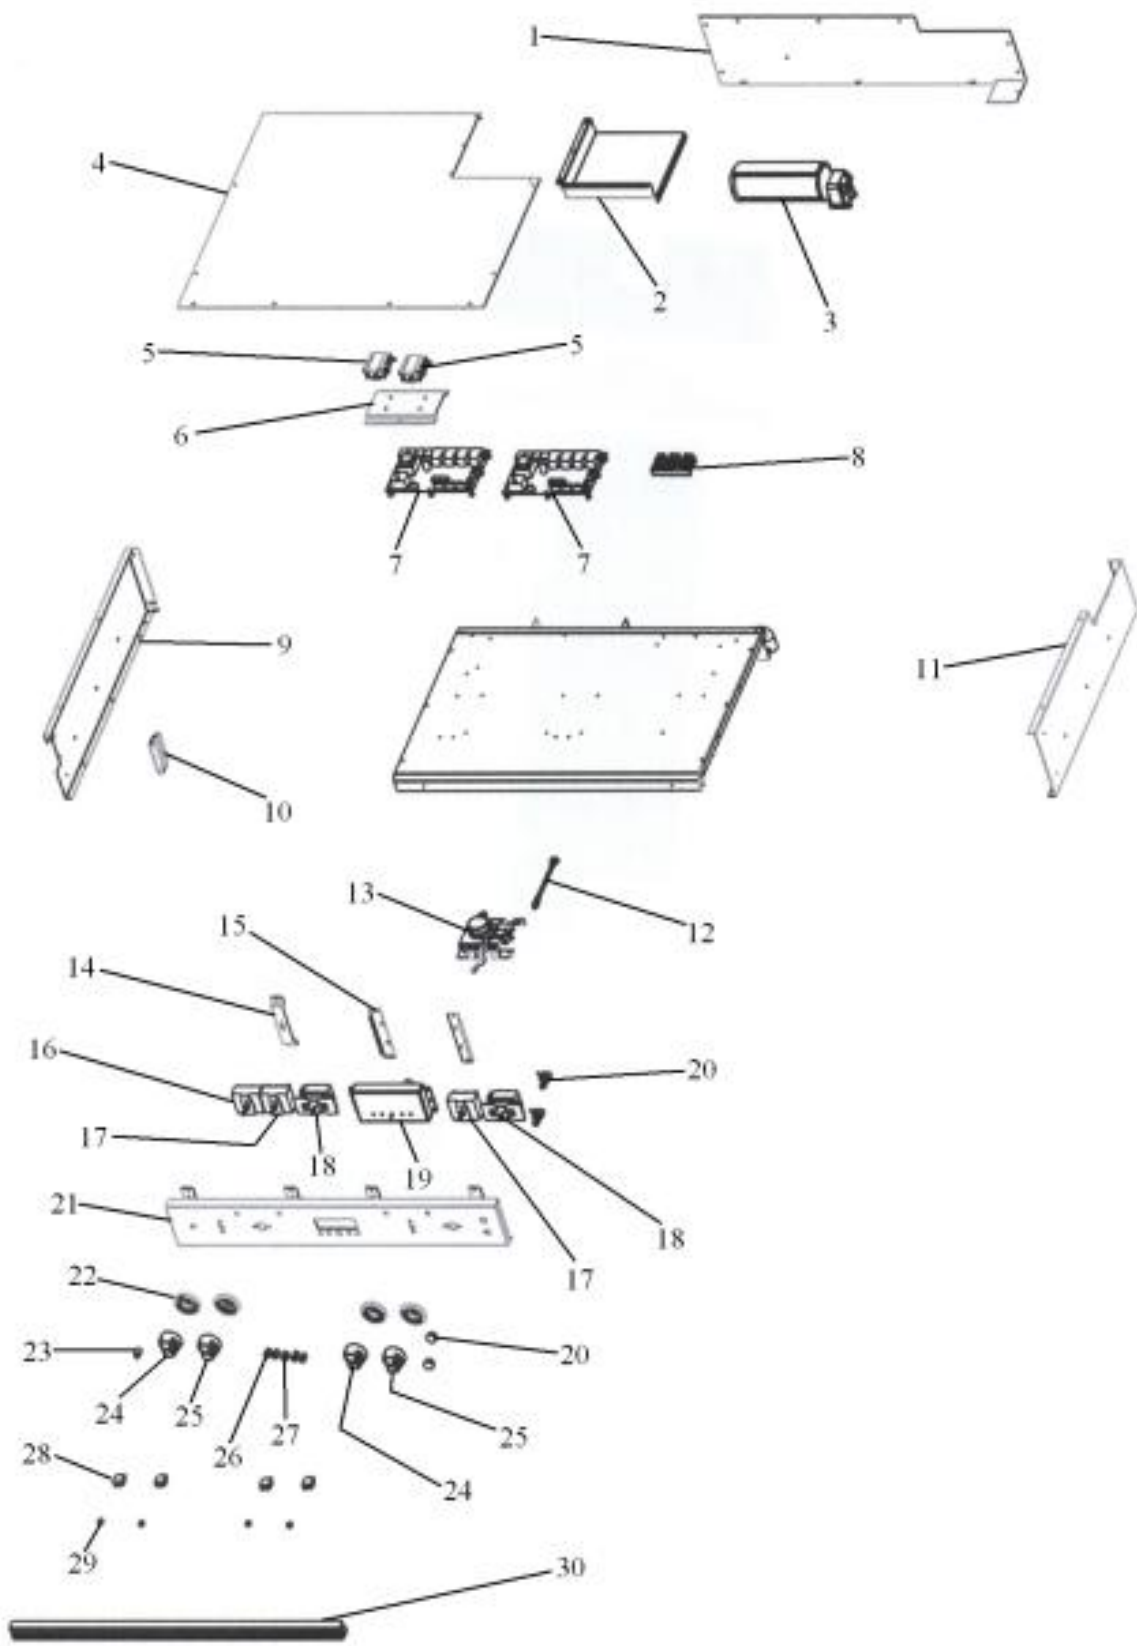

# VIKING VEDO207 Owner's Manual

[Shop genuine replacement parts for VIKING VEDO207](#)

[Find Your VIKING Oven Parts - Select From 98 Models](#)

----- Manual continues below -----

Ref #	Part Number	Qty.	Description
1	A2008557		30 TOP REAR COVER
2	A2008543		TOP CHANNEL
3	PE050087		BLOWER ASSEMBLY - DESIGNER SERIES
4	A2008580		30 CABINET TOP
5	PJ030002		AUTO RESET (SELF-CLEAN) VDSC
6	A2009884		AUTO RESET BRACKET
7	PE070472		ELECTRONIC CONTROL BOARD
8	PE070147		TERMINAL BLOCK
9	A2006123		CABINET SIDE LH
10	A2006109		SELECTOR SWITCH COVER
11	A2007906		30" SINGLE CAB. SIDE RH
12	PE050059		HI-LIMIT SWITCH
13	PE050112		DOOR LATCH
14	A2008526		SELECTOR BRACKET
15	A2008527		CLOCK BRACKET
16	PJ030030		4 POS SELECTOR SWITCH
	PJ030010		SELECTOR SWITCH (3-POSITION)VEDO205
17	PJ030001		SELECTOR SWITCH (8-POSITION) VDSC
18	PJ030037		SUB TO PS500033 - SELF CLEAN THERMOSTAT
19	PE050213		PRO 120V DIGITAL CLOCK
20	PE050019		OVEN LIGHT SWITCH (VGSO166) 90-DEG.
21	B9208584		30 DOUBLE CONTROL PANEL
	C9208584BK		30 DOUBLE CONTROL PANEL XBKX
	C9208584WH		30 DOUBLE CONTROL PANEL XWHX
22	PB010152		KNOB BEZEL-CHROME (30 B-IN OVEN)
	PB010153		KNOB BEZEL-XBRX (30 B-IN OVEN)
23	PB010165		TIME MANUAL KNOB XBKX (VESO/VEDO)
	PB010166		TIME MANUAL KNOB XWHX (VESO/VEDO)
24	PB010148		SELECTOR KNOB-XBKX (30DOUBLE OVEN)
	PB010149		SELECTOR KNOB-XWHX (30 B-IN OVEN)
25	PB010150		T/STAT KNOB-XBKX (30 B-IN OVEN)
	PB010151		T/STAT KNOB-XWHX (30 B-IN OVEN)
26	PB010248		CLOCK BUTTON
	PB010249		PUSH BUTTON WHITE
27	PB010246		CLOCK KNOB
	PB010247		KNOB WHITE
28	PE050024		OVEN IND. LIGHT (LIGHT HOUSING)
29	PE050023		OVEN IND. LIGHT (LENS & BEZEL)
30	PE040209		LOWER CONTROL PANEL EXTRUSION