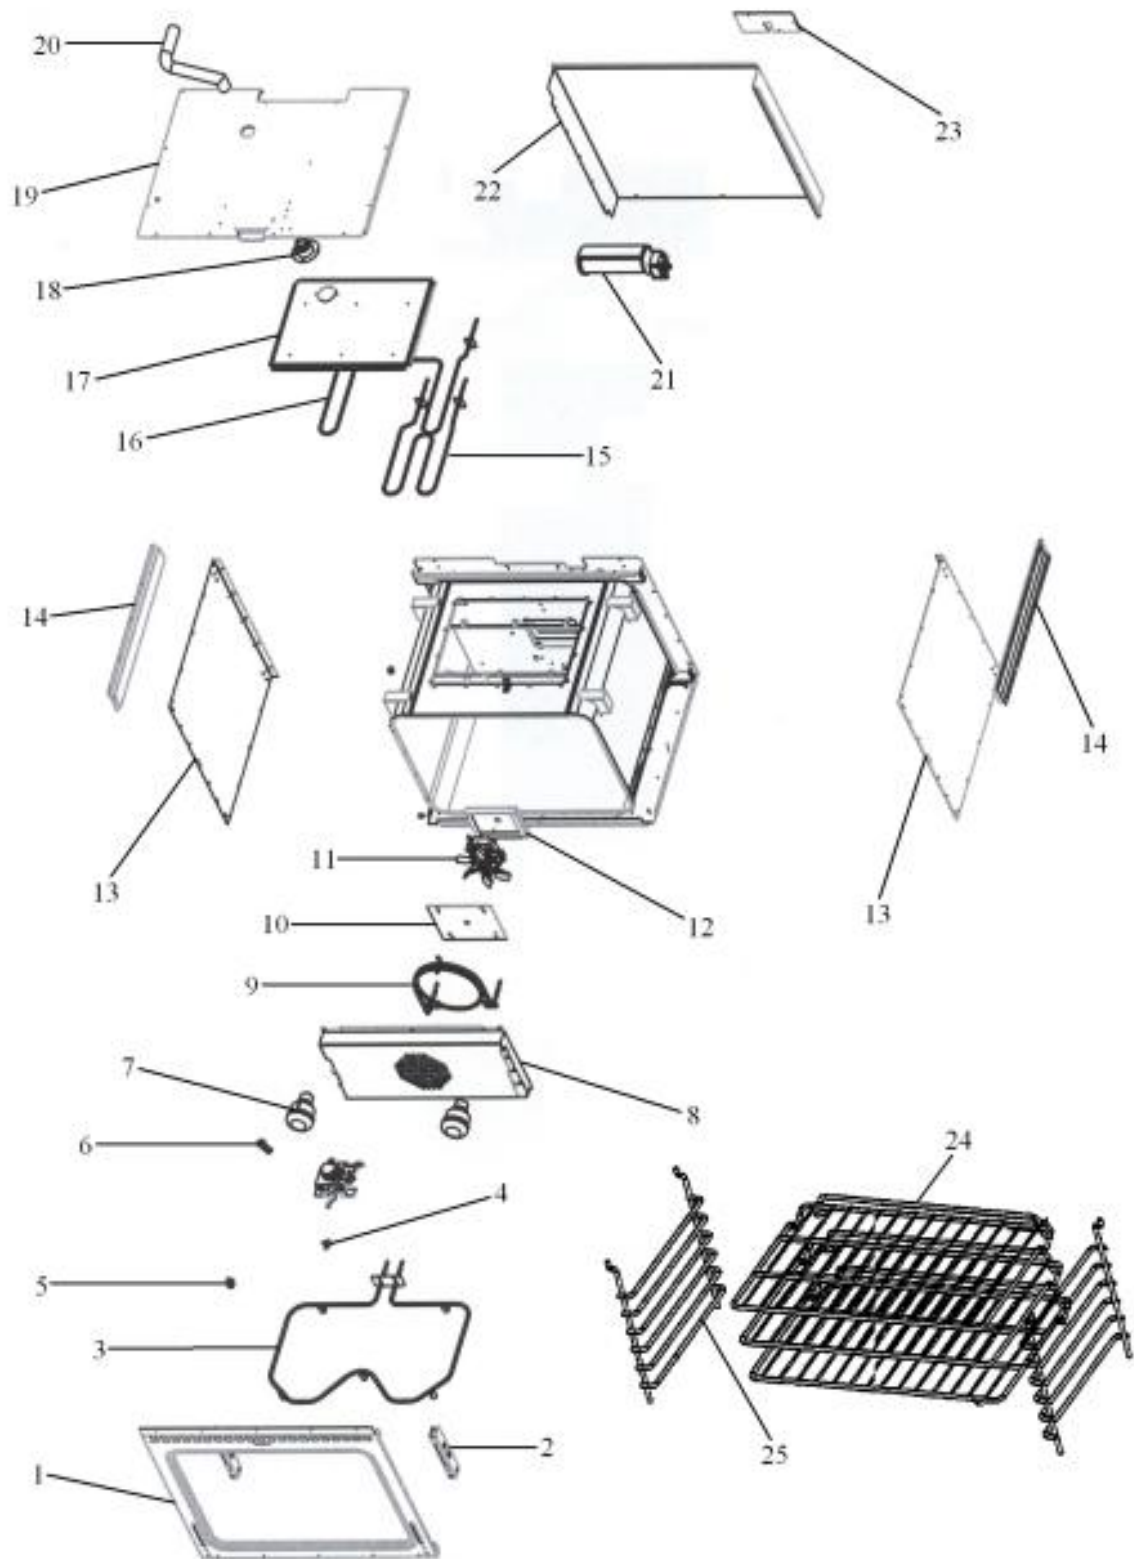

Ref #	Part Number	Qty.	Description
1	H9107882		30 LOWER FRONT FRAME ASSY
2	PC020016		HINGE RECEIVER (VEDO/VEDO)
3	PJ010001		BROIL ELEMENT 240V
4	PJ030022		HIGH LIMIT SWITCH
5	PM010160		MEAT PROBE JACK COVER
6	PE050115		MEAT PROBE JACK
7	PE050009		OVEN LIGHT SOCKET - 36 BUILT-IN
8	E9102170		CONVECTION FAN COVER
9	PJ010003		CONVECTION ELEMENT (VDSC) 240V
10	A1002596		CONVECTION FAN COVER (VDSC)
11	PE050005		CONVECTION FAN ASSY
12	A2002595		CONVECTION FAN BOX (VDSC)
13	A2002904		SIDE INSULATION RETAINER
14	A2006088		OVEN MOUNTING BRACKET
15	PJ010001		BROIL ELEMENT 240V
16	PJ010002		BROIL ELEMENT(MAXI)-SIDE (VDSC)240V
17	B2002167		BROILER TOP (VDSC)
18	PM010014		SMOKE ELIMINATOR (VDSC)
19	A2006090		LOWER TOP INSULATION RETAINER
20	PB020117		DESIGNER OVEN VENT
21	PE050087		BLOWER ASSEMBLY - DESIGNER SERIES
22	A2008582		30 LOWER OUTER BACK
23	A1006103		RH LOWER REAR COVER 30 (DED0200)
24	PB060044		OVEN RK VDSC30/48RH REPL PB060019
25	PB060030		RACK SUPT REPL PB060010