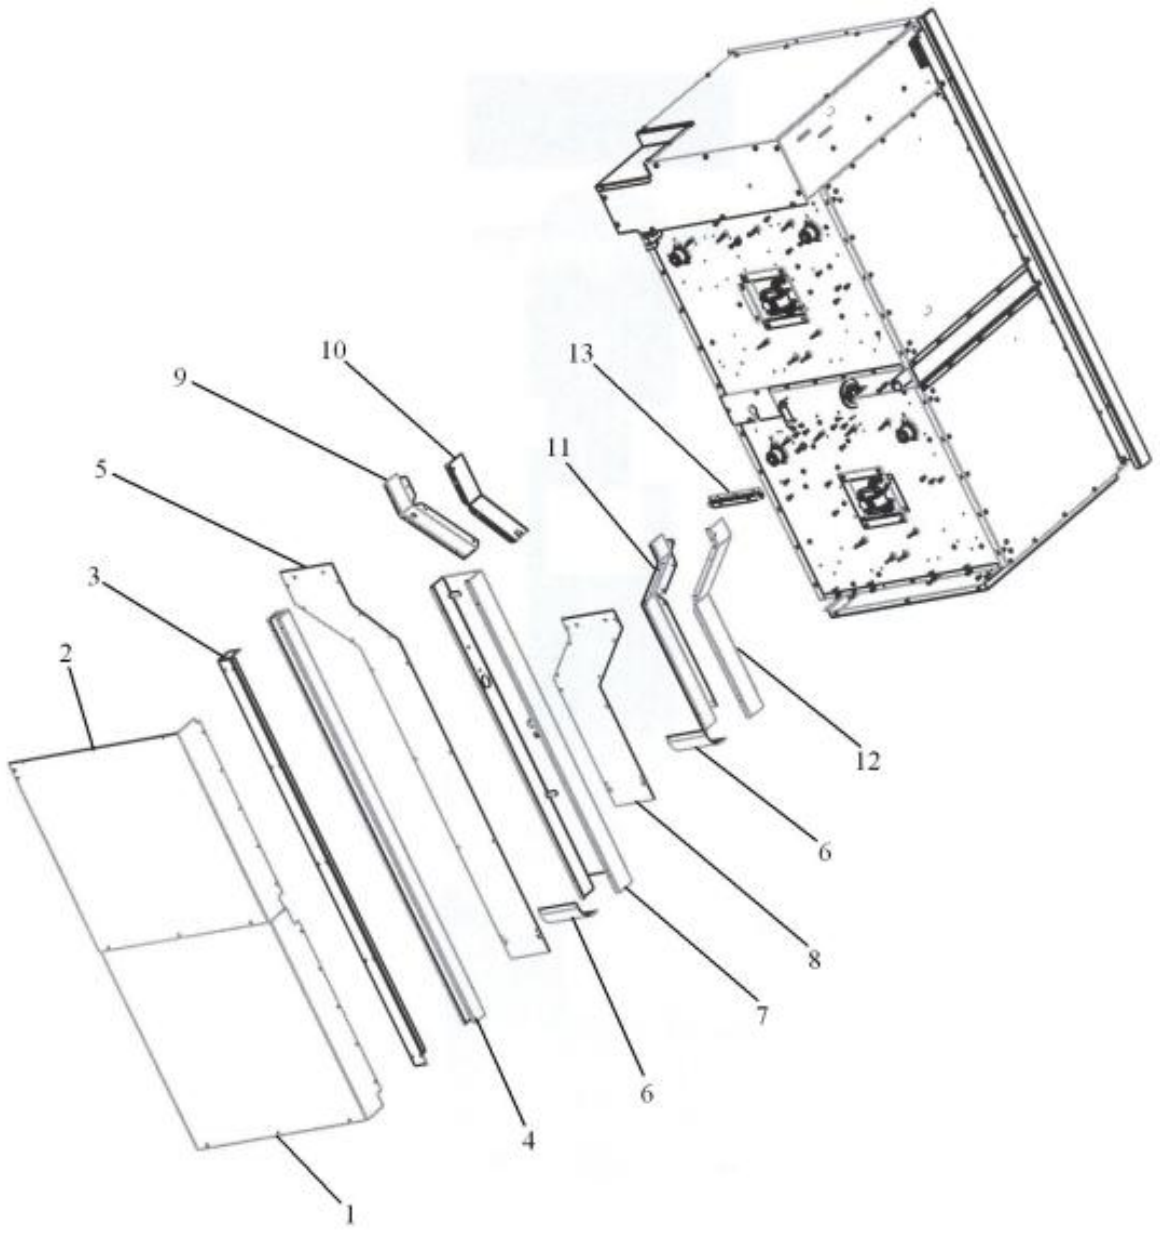

Ref #	Part Number	Qty.	Description
1	A2008582		30 LOWER OUTER BACK
2	A2008581		30 UPPER OUTER BACK
3	A2006180		DOUBLE OVEN FLUE COVER
4	A2006181		DOUBLE OVEN FLUE
5	A1006179		DOUBLE VENT COVER PLATE
6	A2006182		AIR SCOOP
7	A2006199		LOWER AIR VENT
8	A1006178		LOWER VENT COVER PLATE
9	A2006323		VENT SIDE RH
10	A2006324		VENT SIDE LH
11	A2006321		LOWER VENT SIDE RH
12	A2006322		LOWER VENT SIDE RH
13	A2006048		FAN MOUNTING BRACKET