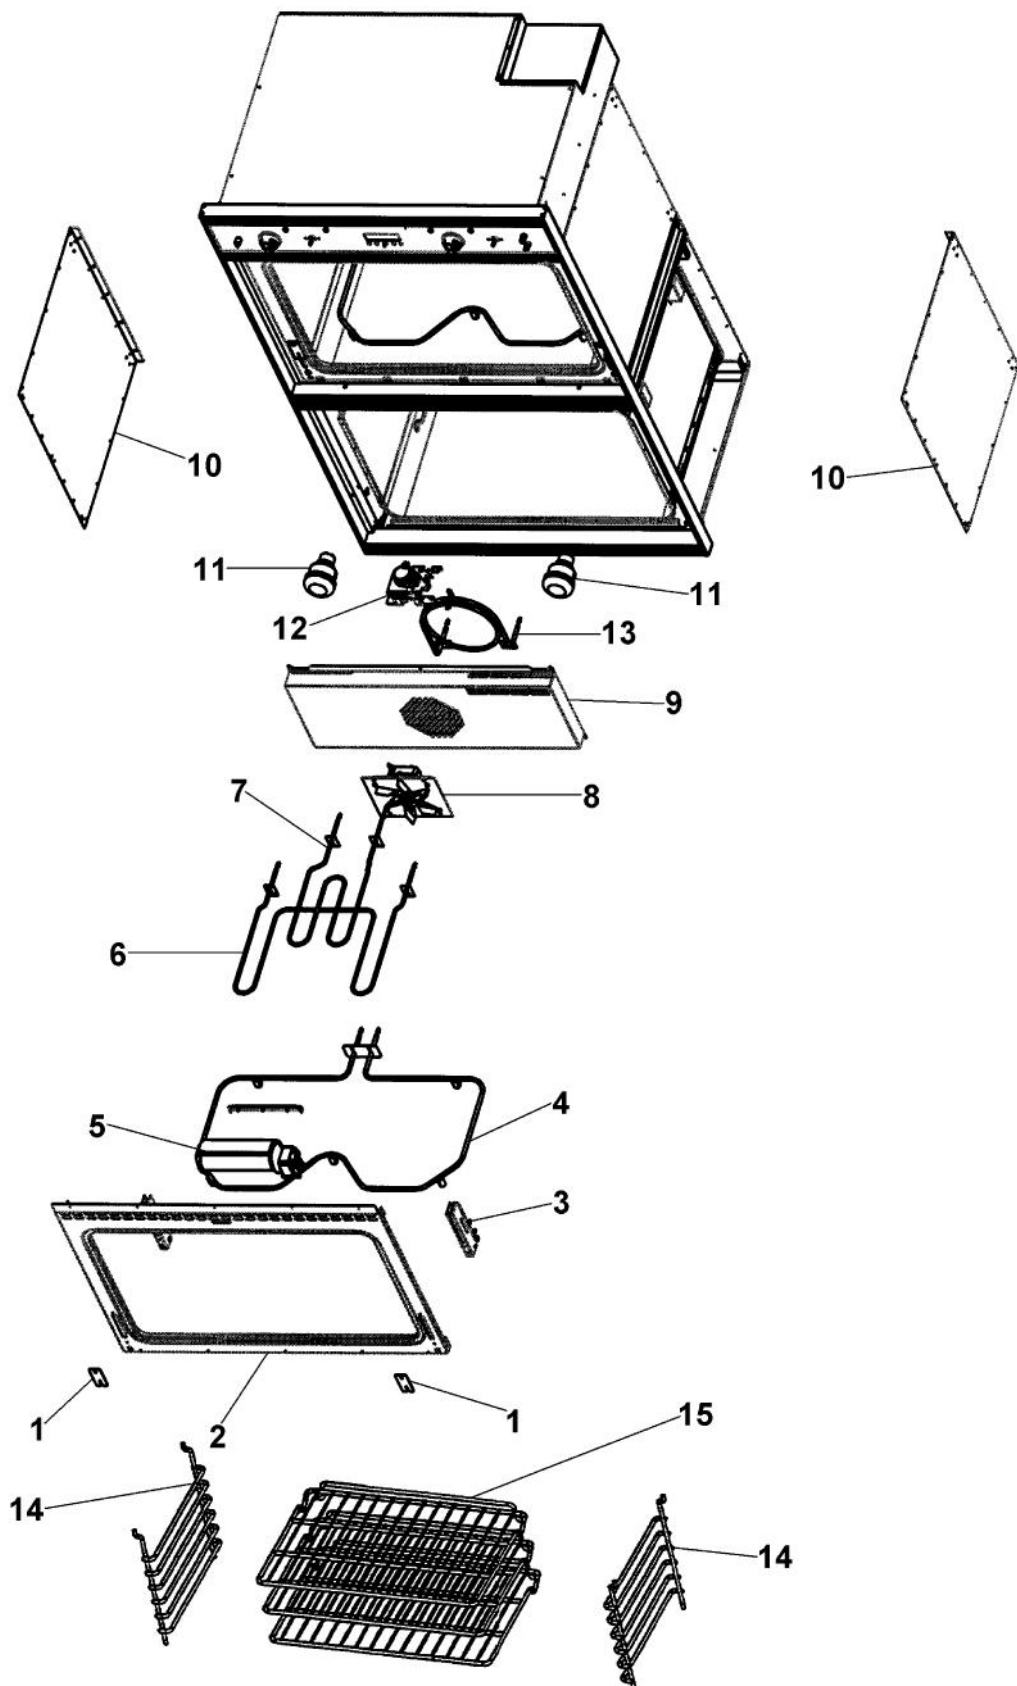

----- Manual continues below -----

Ref #	Part Number	Qty.	Description
1	A2008508		CABINET TOP 36
2	PJ030002		AUTO RESET (SELF-CLEAN) VDSC
3	PE050087		BLOWER ASSEMBLY - DESIGNER SERIES
4	PE070308		PRE-HEAT BOARD
5	PE070148		SELF-CLEAN BOARD/TIMER (VDSC)
6	PM010029		RELAY (DOUBLE POLE-DOUBLE THROW)TEM
7	PM010129		RELAY
8	A2007699		CABINET SIDE LH
9	A2007906		30" SINGLE CAB. SIDE RH
10	PE040069		SIDE TRIM-EXTRUDED (VEDO205)
11	PE040192		TOP EXTRUSION
12	PE040193		LOWER CONTROL PANEL EXTRUSION
13	PE040200		CENTER EXTRUSION
14	PE040190		BOTTOM EXTRUSION
15	PJ030030		4 POS SELECTOR SWITCH (BEFORE 06/03/04)
	PJ030010		SELECTOR SWITCH (3-POSITION)VEDO205 (AFTER 06/03/04)
16	A2008526		SELECTOR BRACKET
17	PJ030001		SELECTOR SWITCH (8-POSITION) VDSC
18	PJ030037		SUB TO PS500033 - SELF CLEAN THERMOSTAT
19	A2008527		CLOCK BRACKET
20	PE050049		CLOCK/TIMER(ROBERTSHAWNO.100-00550-01 (BEFORE 02/27/06)
	PE050213		PRO 120V DIGITAL CLOCK (AFTER 02/27/06)
21	PJ030037		SUB TO PS500033 - SELF CLEAN THERMOSTAT
22	B92010569		DOUBLE CONTROL PANEL 36 (BEFORE 02/27/06)
	C92010569BK		DOUBLE CONTROL PANEL 36 XBKX (BEFORE 02/27/06)
	C92010569WH		DOUBLE CONTROL PANEL 36 XWHX (BEFORE 02/27/06)
	B92014946		VEDO265C CONTROL PANEL (AFTER 02/27/06)
	C92014946BK		VEDO265C CONTROL PANEL XBKX (AFTER 02/27/06)
	C92014946WH		VEDO265C CONTROL PANEL XWHX (AFTER 02/27/06)
23	PB010163		OVEN LIGHT SWITCH KNOB BK
	PB010164		OVEN LIGHT SWITCH KNOB XWHX (VESO/D
24	PB010148		SELECTOR KNOB-XBKX (30DOUBLE OVEN
	PB010149		SELECTOR KNOB-XWHX (30 B-IN OVEN)
25	PB010165		TIME MANUAL KNOB XBKX (VESO/VEDO)
	PB010166		TIME MANUAL KNOB XWHX (VESO/VEDO)
26	PB010208		BEZEL, CHROME PLATE
	PB010209		BEZEL BRASS
27	PE050024		OVEN IND. LIGHT (LIGHT HOUSING)
28	PE050023		OVEN IND. LIGHT (LENS & BEZEL)
29	PB010150		T/STAT KNOB-XBKX (30 B-IN OVEN)
	PB010151		T/STAT KNOB-XWHX (30 B-IN OVEN)
30	PB010248		CLOCK BUTTON
	PB010249		PUSH BUTTON WHITE
31	PB010246		CLOCK KNOB
	PB010247		KNOB WHITE
32	PE070147		TERMINAL BLOCK
33	PJ030006		SWITCH (COOLING FAN)
34	PE050059		HI-LIMIT SWITCH