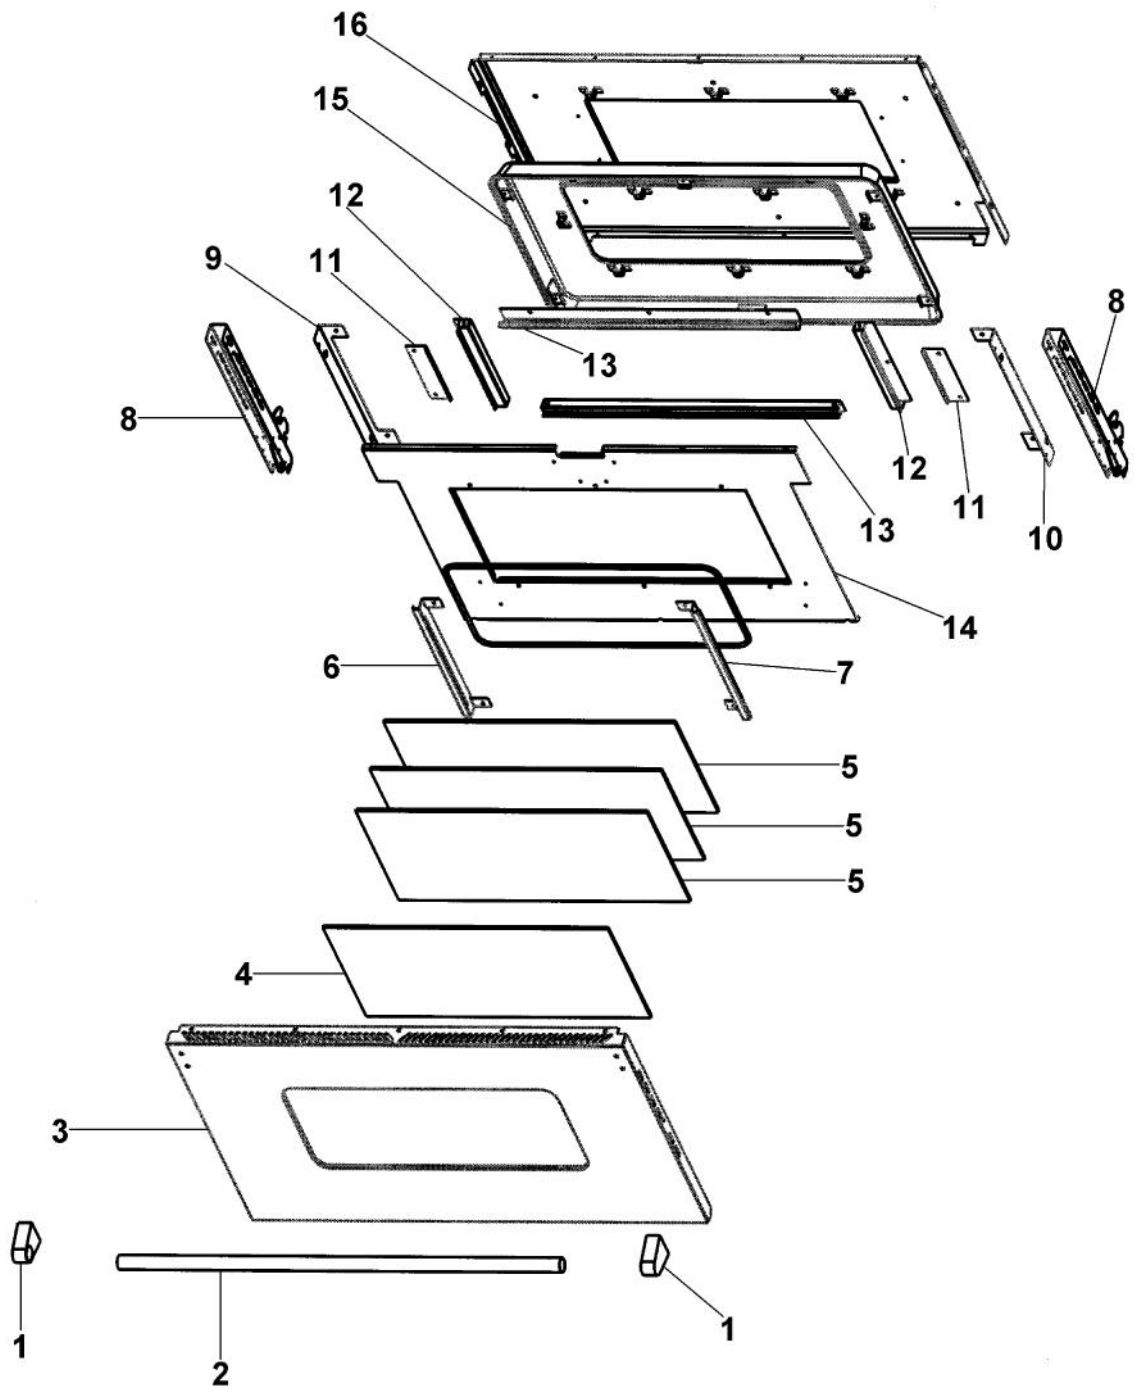

Ref #	Part Number	Qty.	Description
1	A2008511		CABINET BACK UPPER 36
2	A2008541		CABINET BACK LOWER 36
3	PJ030002		AUTO RESET (SELF-CLEAN) VDSC
4	A1006178		LOWER VENT COVER PLATE
5	A2006321		LOWER VENT SIDE RH
6	A2006322		LOWER VENT SIDE RH
7	A1006179		DOUBLE VENT COVER PLATE
8	A2006199		LOWER AIR VENT
9	A2006180		DOUBLE OVEN FLUE COVER
10	A2006181		DOUBLE OVEN FLUE
11	PB020175		VENT TUBE