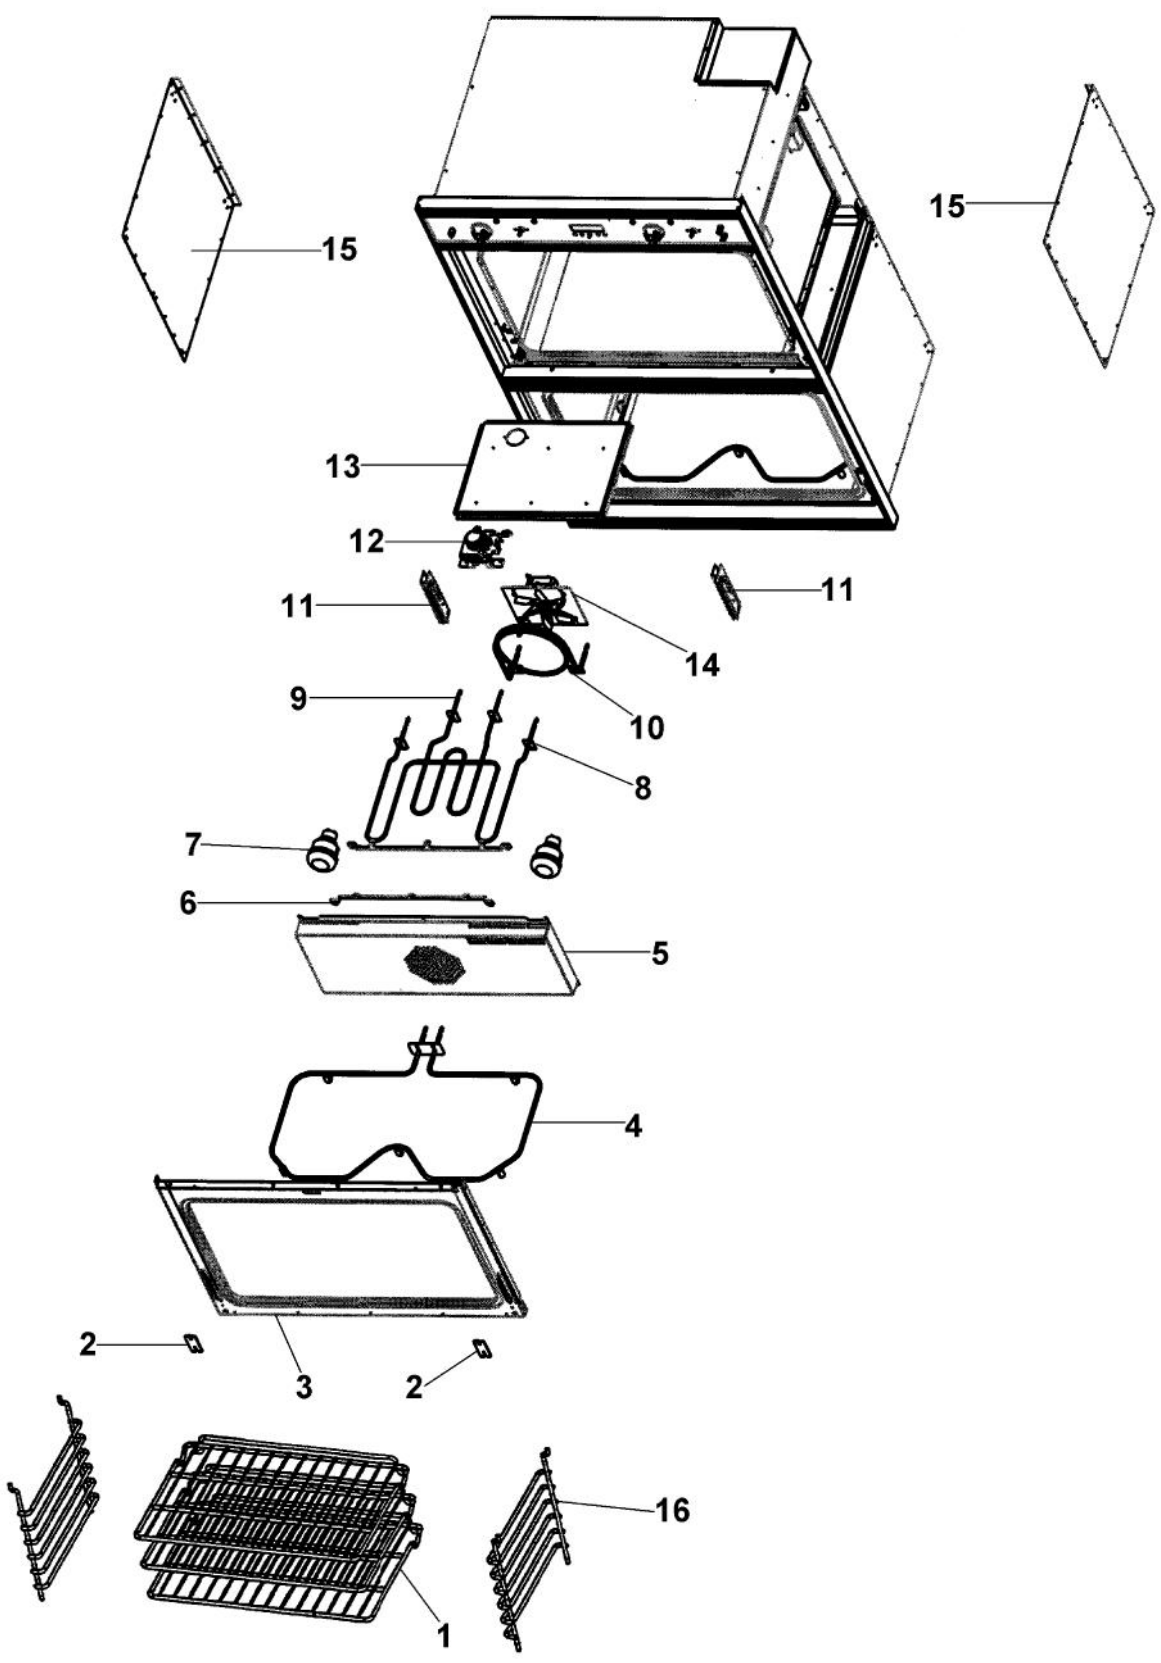

Ref #	Part Number	Qty.	Description
1	PB060045		OVEN RK VDSC36 REPL PB060020
2	B1007234		HINGE TRIM REPL B2102963 2 EA
3	G9108522		UPPER FRONT FRAME ASSY 36
4	PJ010006		BAKE ELEMENT (VDSC-36) 240V
5	G9102750		CONVECTION FAN COVER ASSY (VDSC36)
6	B2002185		BROIL ELEMENT BRKT (VDSC)
7	PE050009		OVEN LIGHT SOCKET - 36 BUILT-IN
8	PJ010002		BROIL ELEMENT(MAXI)-SIDE (VDSC)240V
9	PJ010001		BROIL ELEMENT 240V
10	PJ010003		CONVECTION ELEMENT (VDSC) 240V
11	PC020016		HINGE RECEIVER (VEDO/VEDO)
12	PE050112		DOOR LATCH
13	B2002167		BROILER TOP (VDSC)
14	PE050005		CONVECTION FAN ASSY
15	A2002904		SIDE INSULATION RETAINER
16	PB060030		RACK SUPT REPL PB060010