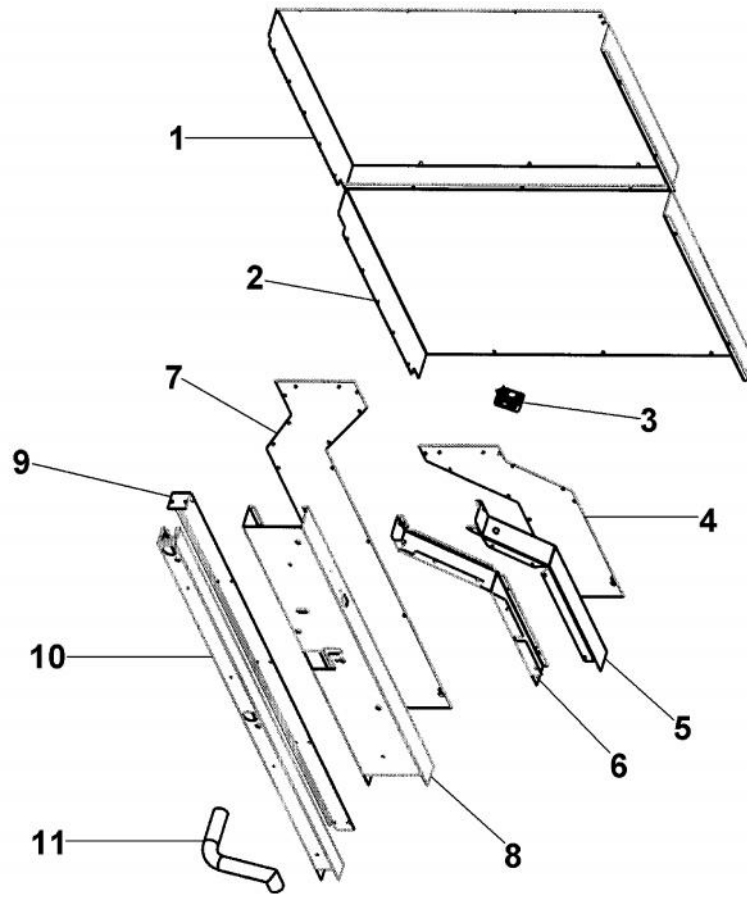

Ref #	Part Number	Qty.	Description
1	A2008511		CABINET BACK UPPER 36
2	A2008541		CABINET BACK LOWER 36
3	PJ030002		AUTO RESET (SELF-CLEAN) VDSC
4	A1006178		LOWER VENT COVER PLATE
5	A2006321		LOWER VENT SIDE RH
6	A2006322		LOWER VENT SIDE RH
7	A1006179		DOUBLE VENT COVER PLATE
8	A2006199		LOWER AIR VENT
9	A2006180		DOUBLE OVEN FLUE COVER
10	A2006181		DOUBLE OVEN FLUE
11	PB020175		VENT TUBE