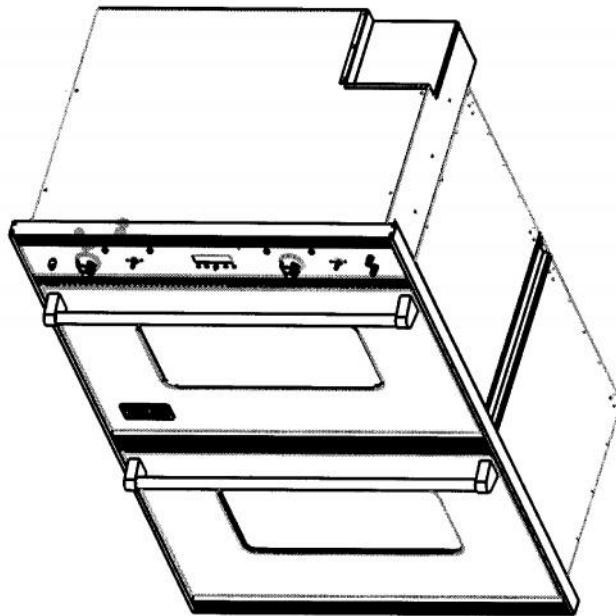

Ref #	Part Number	Qty.	Description
1	A2008511		CABINET BACK UPPER 36
2	A2008541		CABINET BACK LOWER 36
3	PJ030002		AUTO RESET (SELF-CLEAN) VDSC
4	A1006178		LOWER VENT COVER PLATE
5	A2006321		LOWER VENT SIDE RH
6	A2006322		LOWER VENT SIDE RH
7	A1006179		DOUBLE VENT COVER PLATE
8	A2006199		LOWER AIR VENT
9	A2006180		DOUBLE OVEN FLUE COVER
10	A2006181		DOUBLE OVEN FLUE
11	PB020175		VENT TUBE