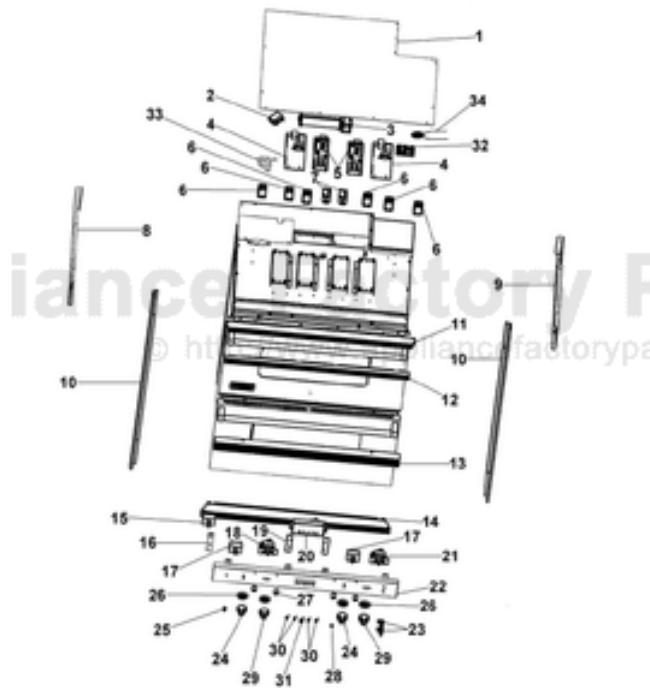

[Find Your VIKING Oven Parts - Select From 98 Models](#)

----- Manual continues below -----