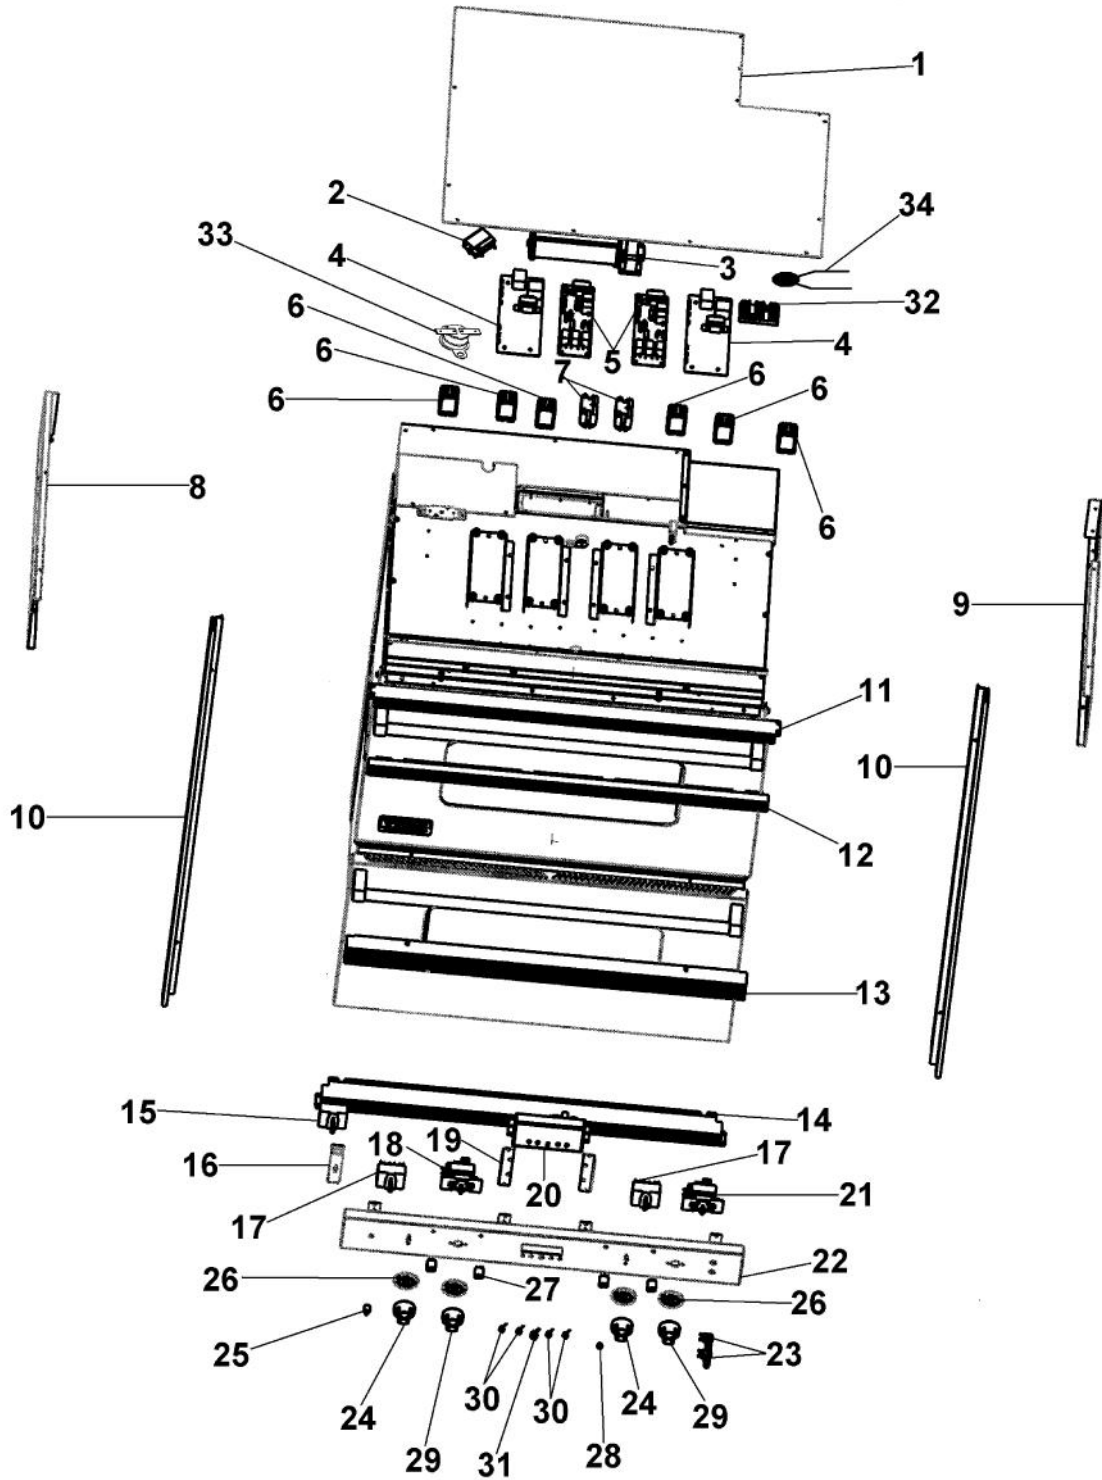

----- Manual continues below -----

Ref #	Part Number	Qty.	Description
1	A2008508		CABINET TOP 36
2	PJ030002		AUTO RESET (SELF-CLEAN) VDSC
3	PE050087		BLOWER ASSEMBLY - DESIGNER SERIES
4	PE070308		PRE-HEAT BOARD
5	PE070148		SELF-CLEAN BOARD/TIMER (VDSC)
6	PM010029		RELAY (DOUBLE POLE-DOUBLE THROW)TEM
7	PM010129		RELAY
8	A2007699		CABINET SIDE LH
9	A2007906		30" SINGLE CAB. SIDE RH
10	PE040069		SIDE TRIM-EXTRUDED (VEDO205)
11	PE040192		TOP EXTRUSION
12	PE040193		LOWER CONTROL PANEL EXTRUSION
13	PE040200		CENTER EXTRUSION
14	PE040190		BOTTOM EXTRUSION
15	PJ030030		4 POS SELECTOR SWITCH (BEFORE 06/03/04)
	PJ030010		SELECTOR SWITCH (3-POSITION)VEDO205 (AFTER 06/03/04)
16	A2008526		SELECTOR BRACKET
17	PJ030001		SELECTOR SWITCH (8-POSITION) VDSC
18	PJ030037		SUB TO PS500033 - SELF CLEAN THERMOSTAT
19	A2008527		CLOCK BRACKET
20	PE050049		CLOCK/TIMER(ROBERTSHAWNO.100-00550-01 (BEFORE 02/27/06)
	PE050213		PRO 120V DIGITAL CLOCK (AFTER 02/27/06)
21	PJ030037		SUB TO PS500033 - SELF CLEAN THERMOSTAT
22	B92010569		DOUBLE CONTROL PANEL 36 (BEFORE 02/27/06)
	C92010569BK		DOUBLE CONTROL PANEL 36 XBKX (BEFORE 02/27/06)
	C92010569WH		DOUBLE CONTROL PANEL 36 XWHX (BEFORE 02/27/06)
	B92014946		VEDO265C CONTROL PANEL (AFTER 02/27/06)
	C92014946BK		VEDO265C CONTROL PANEL XBKX (AFTER 02/27/06)
	C92014946WH		VEDO265C CONTROL PANEL XWHX (AFTER 02/27/06)
23	PB010163		OVEN LIGHT SWITCH KNOB BK
	PB010164		OVEN LIGHT SWITCH KNOB XWHX (VESO/D
24	PB010148		SELECTOR KNOB-XBKX (30DOUBLE OVEN
	PB010149		SELECTOR KNOB-XWHX (30 B-IN OVEN)
25	PB010165		TIME MANUAL KNOB XBKX (VESO/VEDO)
	PB010166		TIME MANUAL KNOB XWHX (VESO/VEDO)
26	PB010208		BEZEL, CHROME PLATE
	PB010209		BEZEL BRASS
27	PE050024		OVEN IND. LIGHT (LIGHT HOUSING)
28	PE050023		OVEN IND. LIGHT (LENS & BEZEL)
29	PB010150		T/STAT KNOB-XBKX (30 B-IN OVEN)
	PB010151		T/STAT KNOB-XWHX (30 B-IN OVEN)
30	PB010248		CLOCK BUTTON
	PB010249		PUSH BUTTON WHITE
31	PB010246		CLOCK KNOB
	PB010247		KNOB WHITE
32	PE070147		TERMINAL BLOCK
33	PJ030006		SWITCH (COOLING FAN)
34	PE050059		HI-LIMIT SWITCH