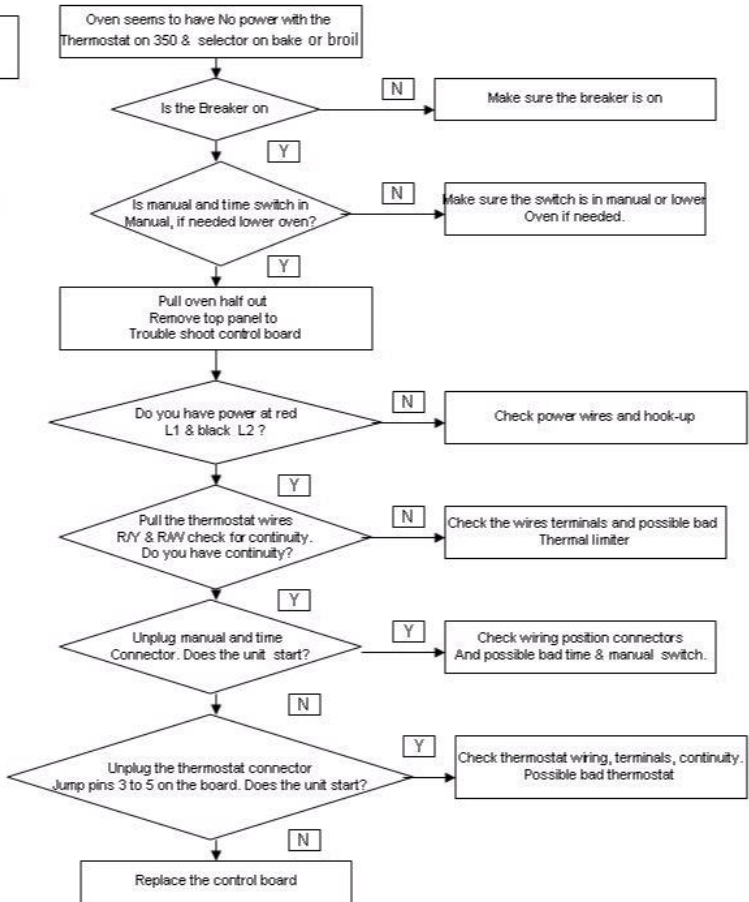

Ref #	Part Number	Qty.	Description
17	J1004330		DOOR HEAT SINK (VESO176/DO276)
18	G50010124		VESO176/VEDO276 DR LINER SVC-KIT
19	E9102179		WINDOW LINER-SIDE (VDSC)
20	E9104331		WINDOW LINER-TOP/BTM(VESO176/DO276)
21	PE030074		DOOR HANDLE SS (27 WALL OVEN)
	PE030075		DOOR HANDLE BR (27 WALL OVEN)
22	PE010016		NAMEPLATE, LOGO, PRO
	PE010017		LOGO (VGSO,VEDO,VGDO,VUD) XWH/CHR
	PE010079		4.5 LOGO/VIKING PROF, BK/BR
	PE010080		4.5 LOGO/VIKING PROF XWH/BR
NI	B1009167		HINGE CLIP

Ref #	Part Number	Qty.	Description
-------	-------------	------	-------------

Servicing new control boards.
PE070472

Oven will not
Come on.

Ref #	Part Number	Qty.	Description
-------	-------------	------	-------------