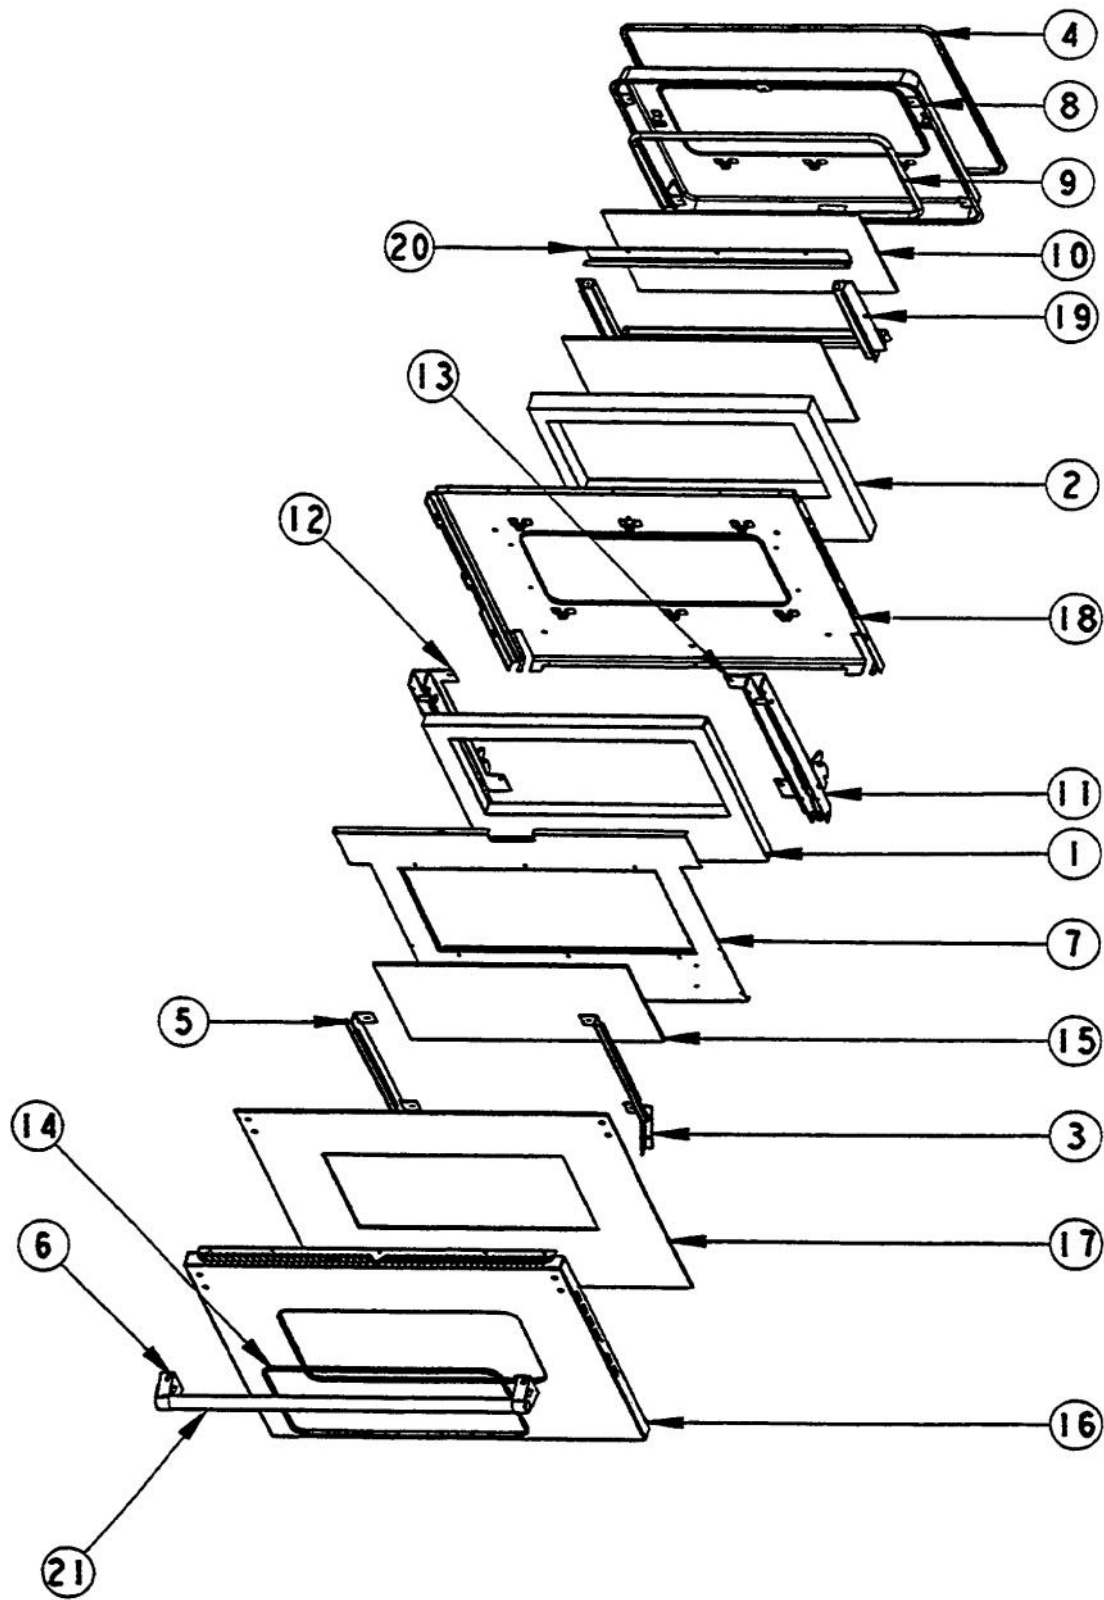

Ref #	Part Number	Qty.	Description
1	A2007878		27 LOWER OUTER BACK
2	A2007877		27 UPPER OUTER BACK
3	A2006180		DOUBLE OVEN FLUE COVER
4	A2006181		DOUBLE OVEN FLUE
5	A1006179		DOUBLE VENT COVER PLATE
6	A2006182		AIR SCOOP
7	A2006199		LOWER AIR VENT
8	A1006178		LOWER VENT COVER PLATE
9	A2006323		VENT SIDE RH
10	A2006324		VENT SIDE LH
11	A2006321		LOWER VENT SIDE RH
12	A2006322		LOWER VENT SIDE RH
13	A2006048		FAN MOUNTING BRACKET