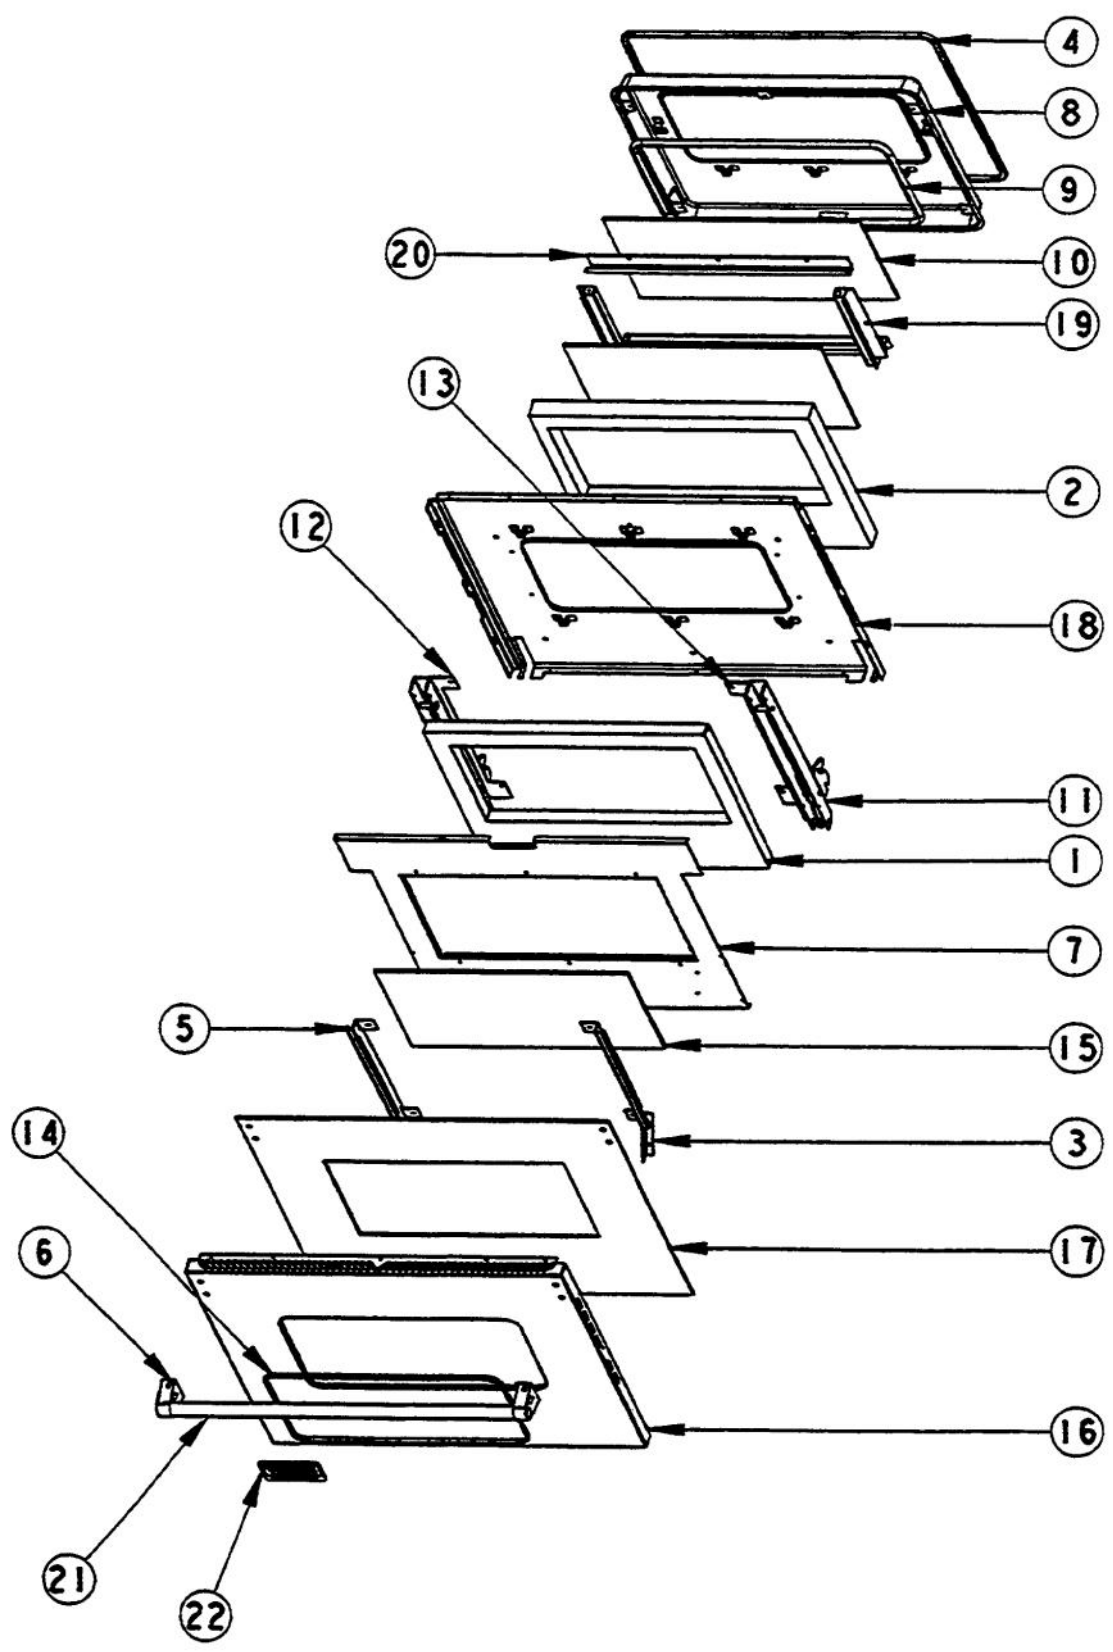

Ref #	Part Number	Qty.	Description
17	J1004330		DOOR HEAT SINK (VESO176/DO276)
18	G50010124		VESO176/VEDO276 DR LINER SVC-KIT
19	E9102179		WINDOW LINER-SIDE (VDSC)
20	E9104331		WINDOW LINER-TOP/BTM(VESO176/DO276)
21	PE030074		DOOR HANDLE SS (27 WALL OVEN)
	PE030075		DOOR HANDLE BR (27 WALL OVEN)
NI	B1009167		HINGE CLIP