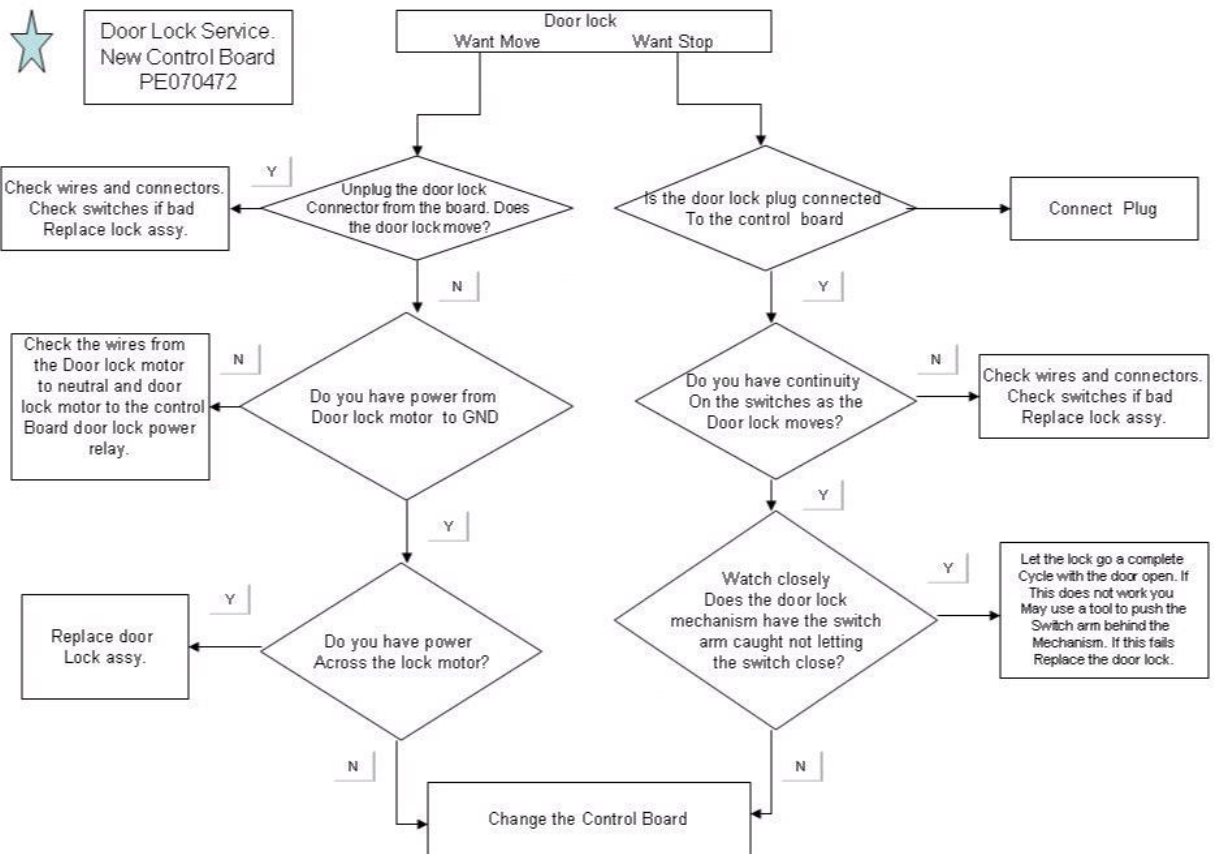

Ref #	Part Number	Qty.	Description
17	J1004330		DOOR HEAT SINK (VESO176/DO276)
18	G50010124		VESO176/VEDO276 DR LINER SVC-KIT
19	E9102179		WINDOW LINER-SIDE (VDSC)
20	E9104331		WINDOW LINER-TOP/BTM(VESO176/DO276)
21	PE030074		DOOR HANDLE SS (27 WALL OVEN)
	PE030075		DOOR HANDLE BR (27 WALL OVEN)
22	PE010016		NAMEPLATE, LOGO, PRO
	PE010017		LOGO (VGSO,VEDO,VGDO,VUD) XWH/CHR
	PE010079		4.5 LOGO/VIKING PROF, BK/BR
	PE010080		4.5 LOGO/VIKING PROF XWH/BR
NI	B1009167		HINGE CLIP

Ref #	Part Number	Qty.	Description
-------	-------------	------	-------------

Servicing new control boards.
PE070472

Oven will not
Come on.

Ref #	Part Number	Qty.	Description
-------	-------------	------	-------------

Ref #	Part Number	Qty.	Description
-------	-------------	------	-------------
