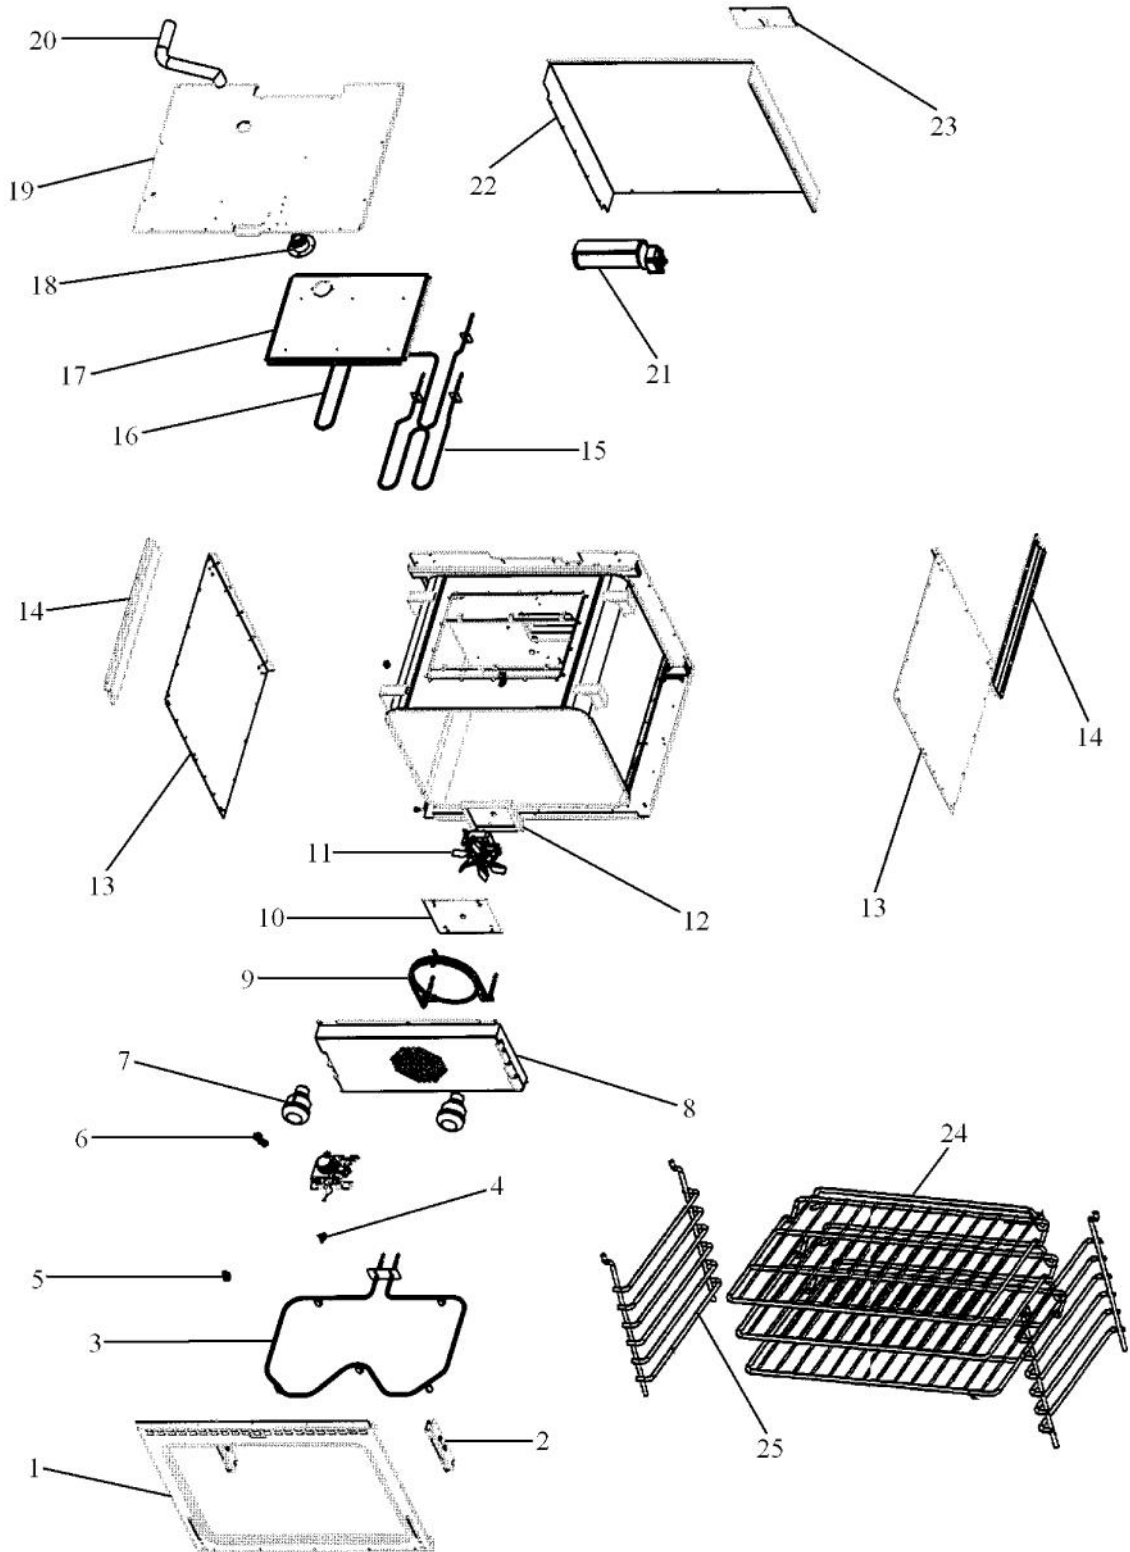

Ref #	Part Number	Qty.	Description
1	H9108576		27 LOWER FRONT FRAME ASSY
2	PC020016		HINGE RECEIVER (VEDO/VEDO)
3	PJ010012		BAKE ELEMENT (VESO176/VEDO276)240V
4	PJ030022		HIGH LIMIT SWITCH
5	PM010160		MEAT PROBE JACK COVER
6	PE050115		MEAT PROBE JACK
7	PE050009		OVEN LIGHT SOCKET - 36 BUILT-IN
8	E9104309		CONVECTION FAN COVER
9	PJ010003		CONVECTION ELEMENT (VDSC) 240V
10	A1002596		CONVECTION FAN COVER (VDSC)
11	PE050005		CONVECTION FAN ASSY
12	A2002595		CONVECTION FAN BOX (VDSC)
13	A2002904		SIDE INSULATION RETAINER
14	A2006088		OVEN MOUNTING BRACKET
15	PJ010001		BROIL ELEMENT 240V
16	PJ010011		OUTSIDE BROIL ELEMENT (27 OVEN)240
17	B2004311		BROILER TOP (27) (VESO176/DO276)
18	PM010014		SMOKE ELIMINATOR (VDSC)
19	A2004308		TOP INSULATION RETAINER (27 OVEN)
20	PB020117		DESIGNER OVEN VENT
21	PE050087		BLOWER ASSEMBLY - DESIGNER SERIES
22	A2007878		27 LOWER OUTER BACK
23	A1006115		LOWER REAR COVER 27
24	PB060048		OVEN RACK - 27
25	PB060030		RACK SUPT REPL PB060010