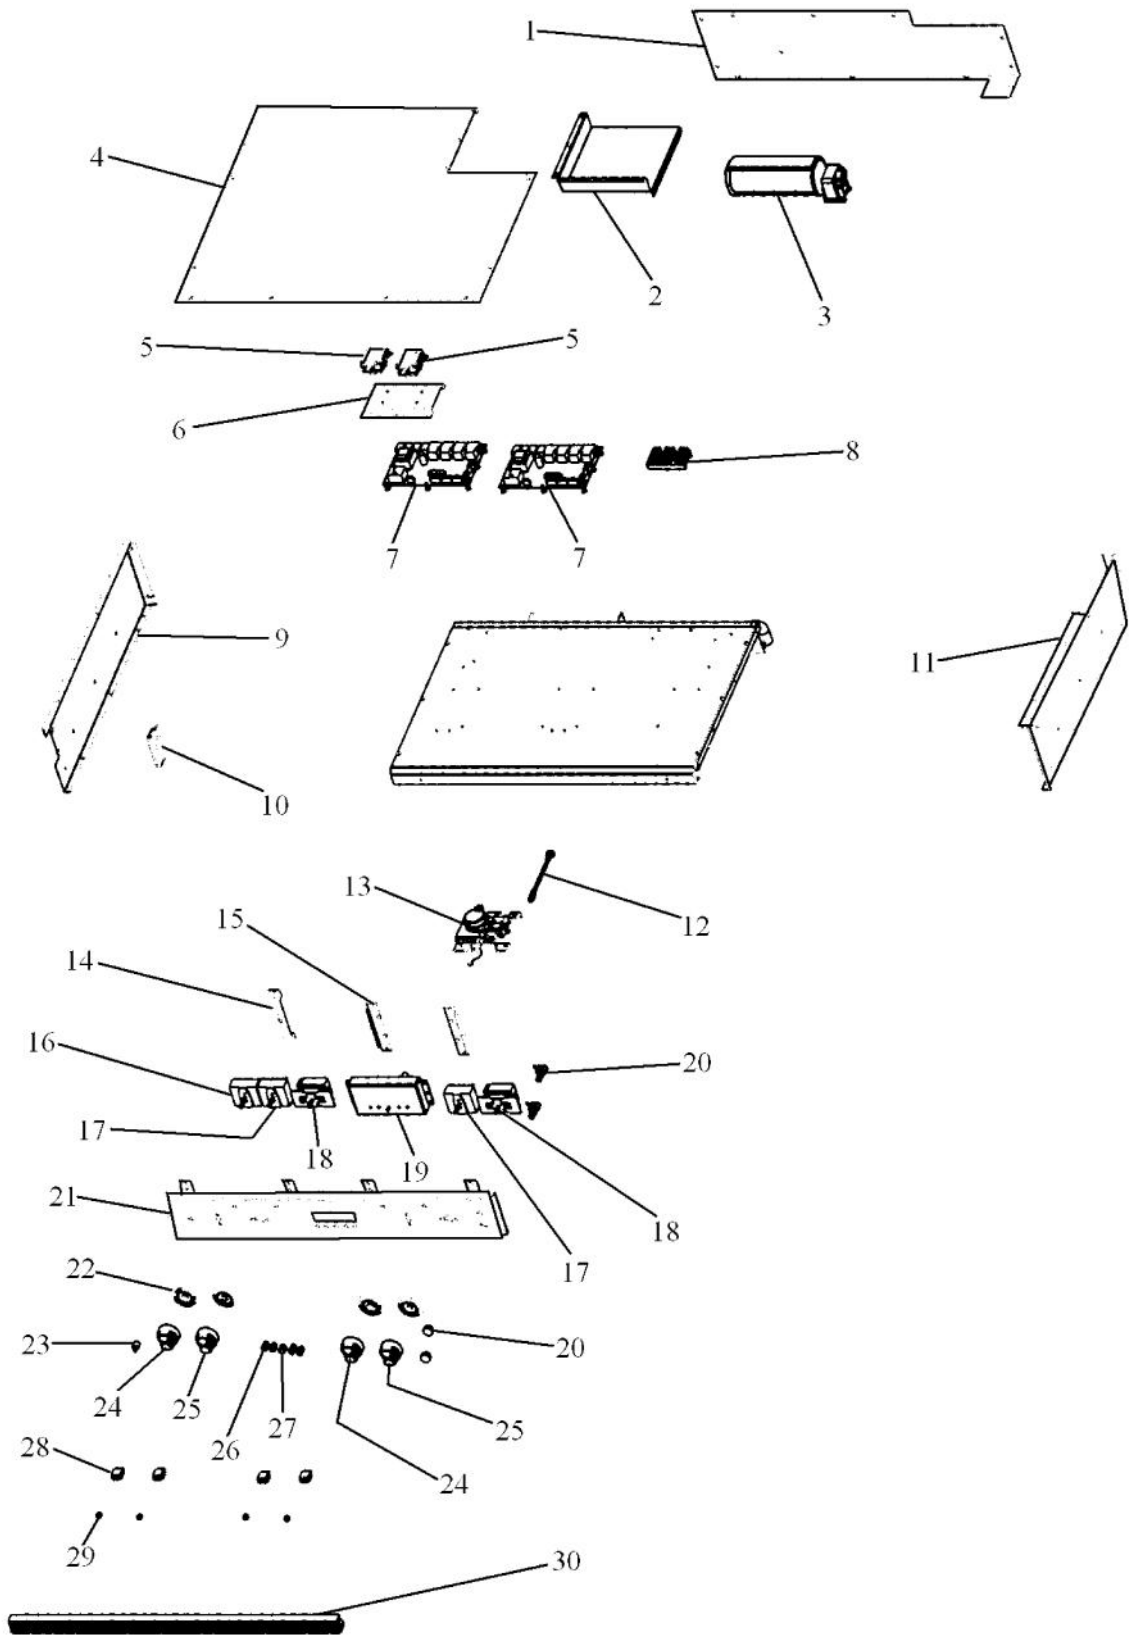

----- Manual continues below -----

Ref #	Part Number	Qty.	Description
1	A2008558		27 TOP REAR COVER
2	A2008543		TOP CHANNEL
3	PE050087		BLOWER ASSEMBLY - DESIGNER SERIES
4	A2008556		27 CABINET TOP
5	PJ030002		AUTO RESET (SELF-CLEAN) VDSC
6	A2009884		AUTO RESET BRACKET
7	PE070472		ELECTRONIC CONTROL BOARD
8	PE070147		TERMINAL BLOCK
9	A2007699		CABINET SIDE LH
10	A2006109		SELECTOR SWITCH COVER
11	A2007906		30" SINGLE CAB. SIDE RH
12	PE050059		HI-LIMIT SWITCH
13	PE050112		DOOR LATCH
14	A2008526		SELECTOR BRACKET
15	A2009867		CLOCK MOUNTING BRACKET
16	PJ030030		4 POS SELECTOR SWITCH
	PJ030010		SELECTOR SWITCH (3-POSITION)VEDO205
17	PJ030001		SELECTOR SWITCH (8-POSITION) VDSC
18	PJ030037		SUB TO PS500033 - SELF CLEAN THERMOSTAT
19	PE050213		PRO 120V DIGITAL CLOCK
20	PE050019		OVEN LIGHT SWITCH (VGSO166) 90-DEG.
21	B9208564		27 DOUBLE CONTROL PANEL
	C9208564BK		27 DOUBLE CONTROL PANEL XBKX
	C9208564WH		27 DOUBLE CONTROL PANEL XWHX
22	PB010152		KNOB BEZEL-CHROME (30 B-IN OVEN)
	PB010153		KNOB BEZEL-XBRX (30 B-IN OVEN)
23	PB010165		TIME MANUAL KNOB XBKX (VESO/VEDO)
	PB010166		TIME MANUAL KNOB XWHX (VESO/VEDO)
24	PB010148		SELECTOR KNOB-XBKX (30DOUBLE OVEN)
	PB010149		SELECTOR KNOB-XWHX (30 B-IN OVEN)
25	PB010150		T/STAT KNOB-XBKX (30 B-IN OVEN)
	PB010151		T/STAT KNOB-XWHX (30 B-IN OVEN)
26	PB010248		CLOCK BUTTON
	PB010249		PUSH BUTTON WHITE
27	PB010246		CLOCK KNOB
	PB010247		KNOB WHITE
28	PE050024		OVEN IND. LIGHT (LIGHT HOUSING)
29	PE050023		OVEN IND. LIGHT (LENS & BEZEL)
30	PE040217		LOWER CONTROL PANEL EXTRUSION
NI	PE040069		SIDE TRIM-EXTRUDED (VEDO205)
NI	PE040218		CENTER EXTRUSION
NI	PE040219		BOTTOM TRIM
NI	PE040085		TOP EXTRUSION (27VESO/DO)