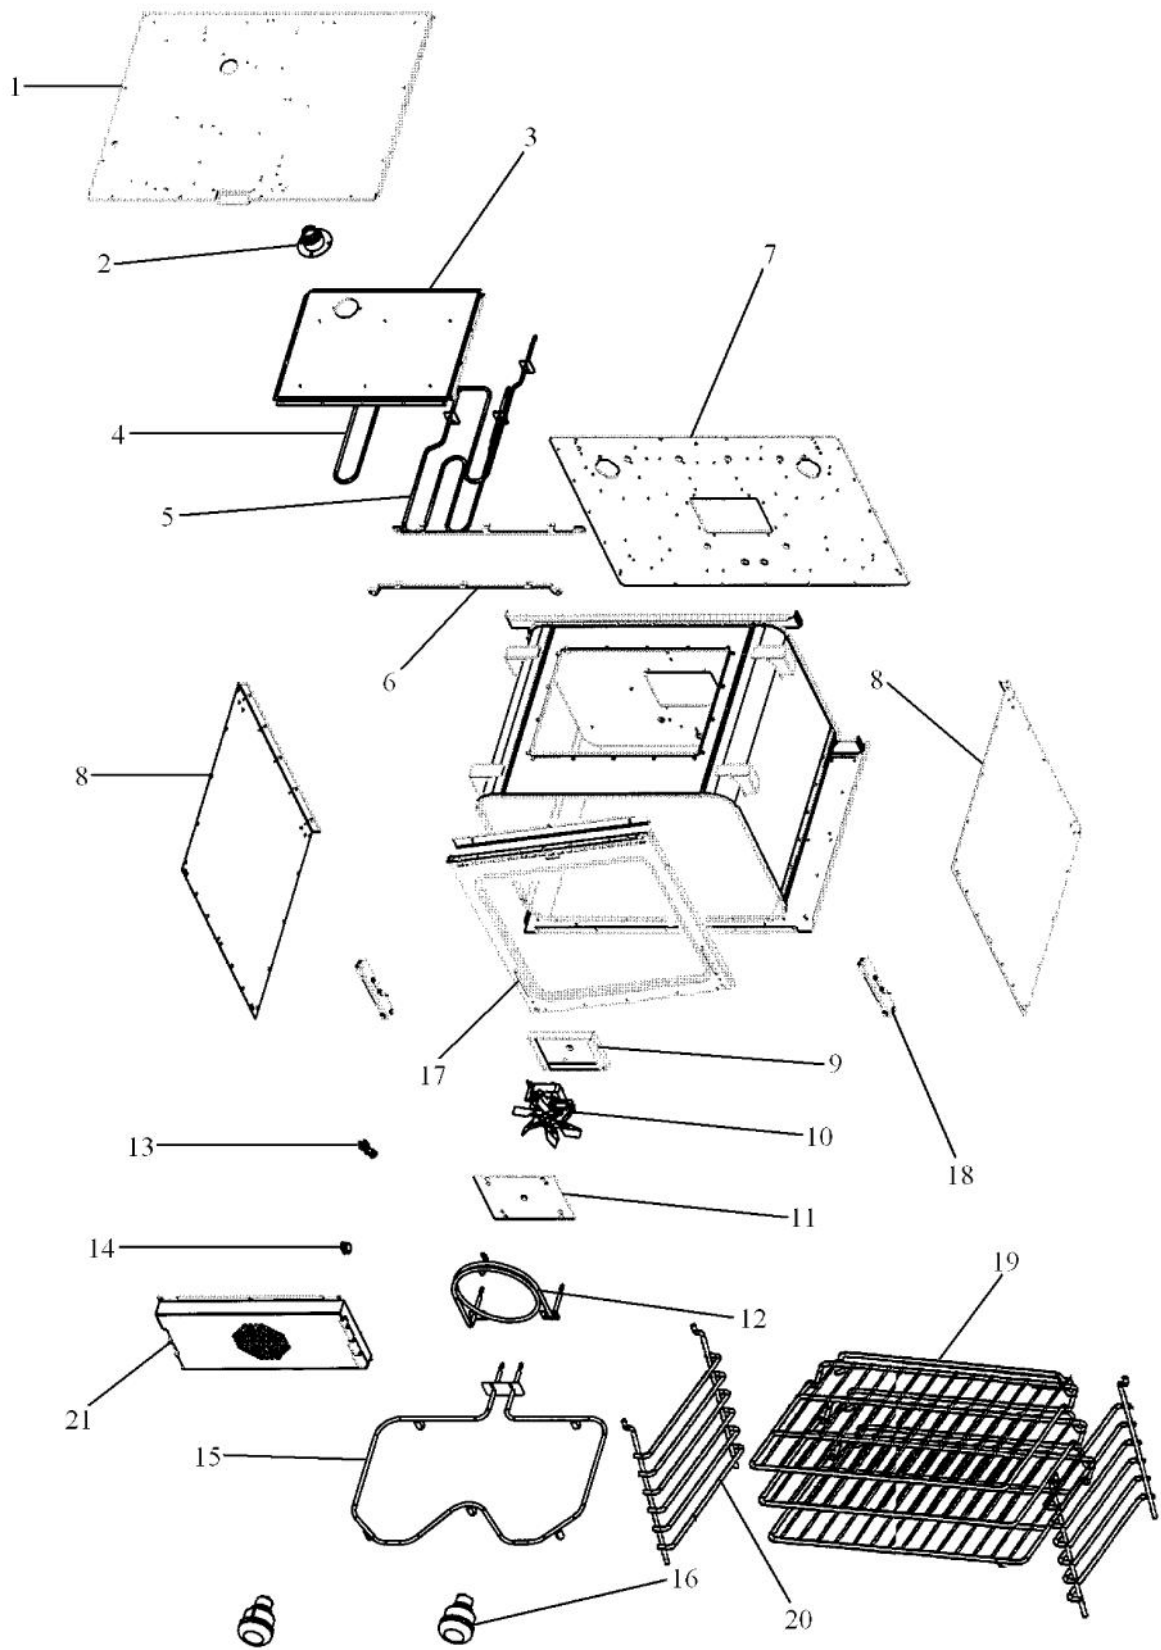

----- Manual continues below -----

Ref #	Part Number	Qty.	Description
1	A2008558		27 TOP REAR COVER
2	A2008543		TOP CHANNEL
3	PE050087		BLOWER ASSEMBLY - DESIGNER SERIES
4	A2008556		27 CABINET TOP
5	PJ030002		AUTO RESET (SELF-CLEAN) VDSC
6	A2009884		AUTO RESET BRACKET
7	PE070472		ELECTRONIC CONTROL BOARD
8	PE070147		TERMINAL BLOCK
9	A2007699		CABINET SIDE LH
10	A2006109		SELECTOR SWITCH COVER
11	A2007906		30" SINGLE CAB. SIDE RH
12	PE050059		HI-LIMIT SWITCH
13	PE050112		DOOR LATCH
14	A2008526		SELECTOR BRACKET
15	A2009867		CLOCK MOUNTING BRACKET
16	PJ030030		4 POS SELECTOR SWITCH
	PJ030010		SELECTOR SWITCH (3-POSITION)VEDO205
17	PJ030001		SELECTOR SWITCH (8-POSITION) VDSC
18	PJ030037		SUB TO PS500033 - SELF CLEAN THERMOSTAT
19	PE050213		PRO 120V DIGITAL CLOCK
20	PE050019		OVEN LIGHT SWITCH (VGSO166) 90-DEG.
21	B9208564		27 DOUBLE CONTROL PANEL
	C9208564BK		27 DOUBLE CONTROL PANEL XBKX
	C9208564WH		27 DOUBLE CONTROL PANEL XWHX
22	PB010152		KNOB BEZEL-CHROME (30 B-IN OVEN)
	PB010153		KNOB BEZEL-XBRX (30 B-IN OVEN)
23	PB010165		TIME MANUAL KNOB XBKX (VESO/VEDO)
	PB010166		TIME MANUAL KNOB XWHX (VESO/VEDO)
24	PB010148		SELECTOR KNOB-XBKX (30DOUBLE OVEN)
	PB010149		SELECTOR KNOB-XWHX (30 B-IN OVEN)
25	PB010150		T/STAT KNOB-XBKX (30 B-IN OVEN)
	PB010151		T/STAT KNOB-XWHX (30 B-IN OVEN)
26	PB010248		CLOCK BUTTON
	PB010249		PUSH BUTTON WHITE
27	PB010246		CLOCK KNOB
	PB010247		KNOB WHITE
28	PE050024		OVEN IND. LIGHT (LIGHT HOUSING)
29	PE050023		OVEN IND. LIGHT (LENS & BEZEL)
30	PE040217		LOWER CONTROL PANEL EXTRUSION
NI	PE040069		SIDE TRIM-EXTRUDED (VEDO205)
NI	PE040218		CENTER EXTRUSION
NI	PE040219		BOTTOM TRIM
NI	PE040085		TOP EXTRUSION (27VESO/DO)