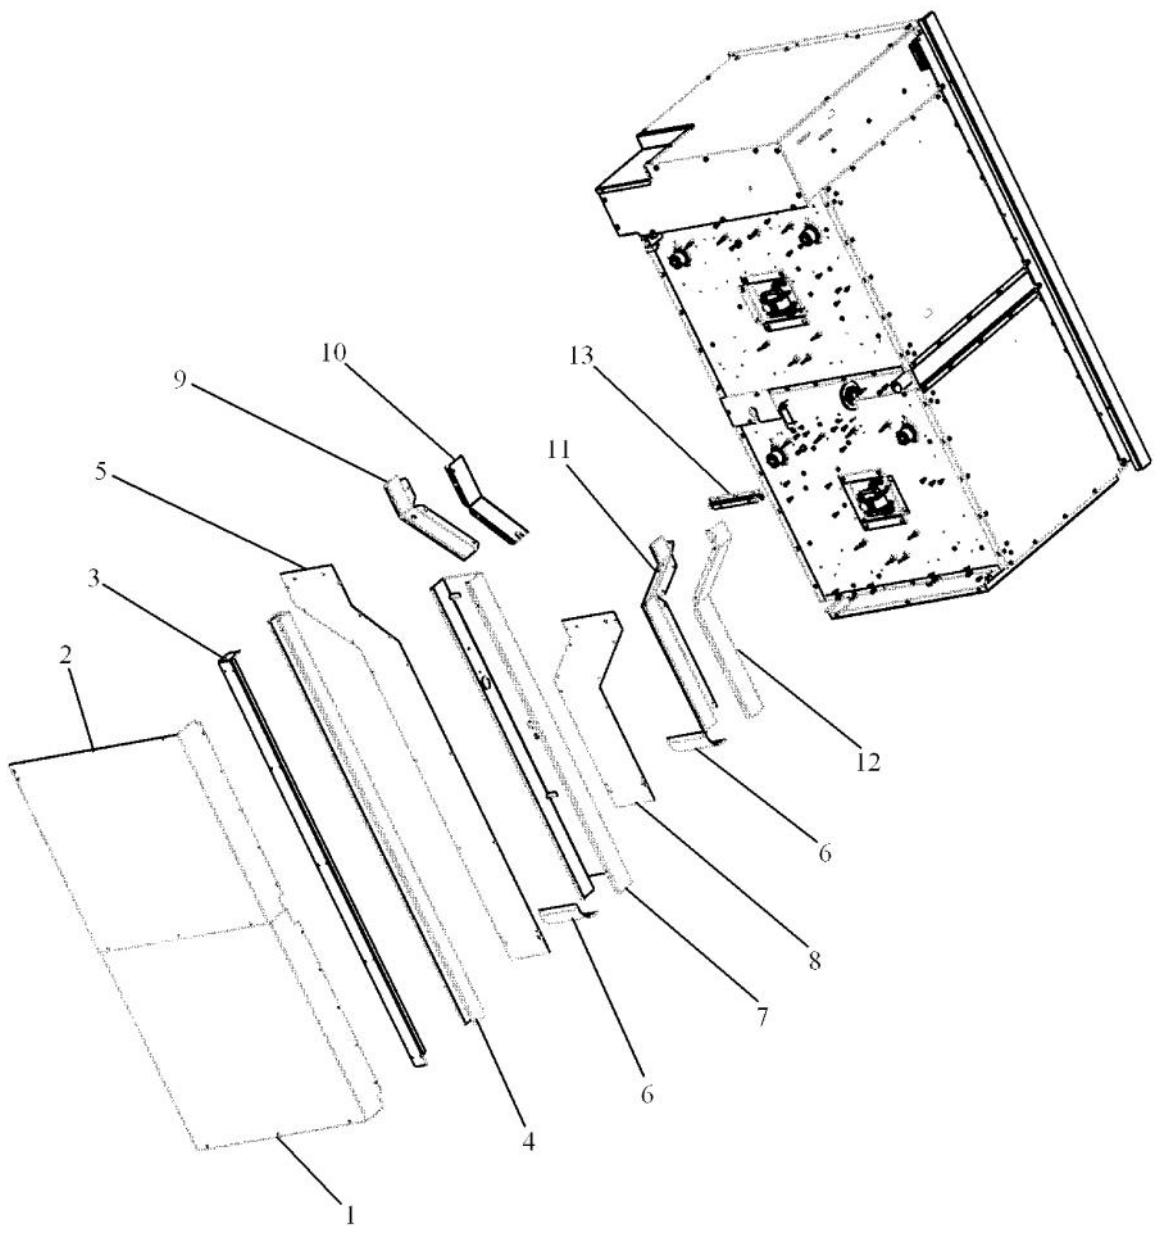

Ref #	Part Number	Qty.	Description
1	A2007878		27 LOWER OUTER BACK
2	A2007877		27 UPPER OUTER BACK
3	A2006180		DOUBLE OVEN FLUE COVER
4	A2006181		DOUBLE OVEN FLUE
5	A1006179		DOUBLE VENT COVER PLATE
6	A2006182		AIR SCOOP
7	A2006199		LOWER AIR VENT
8	A1006178		LOWER VENT COVER PLATE
9	A2006323		VENT SIDE RH
10	A2006324		VENT SIDE LH
11	A2006321		LOWER VENT SIDE RH
12	A2006322		LOWER VENT SIDE RH
13	A2006048		FAN MOUNTING BRACKET