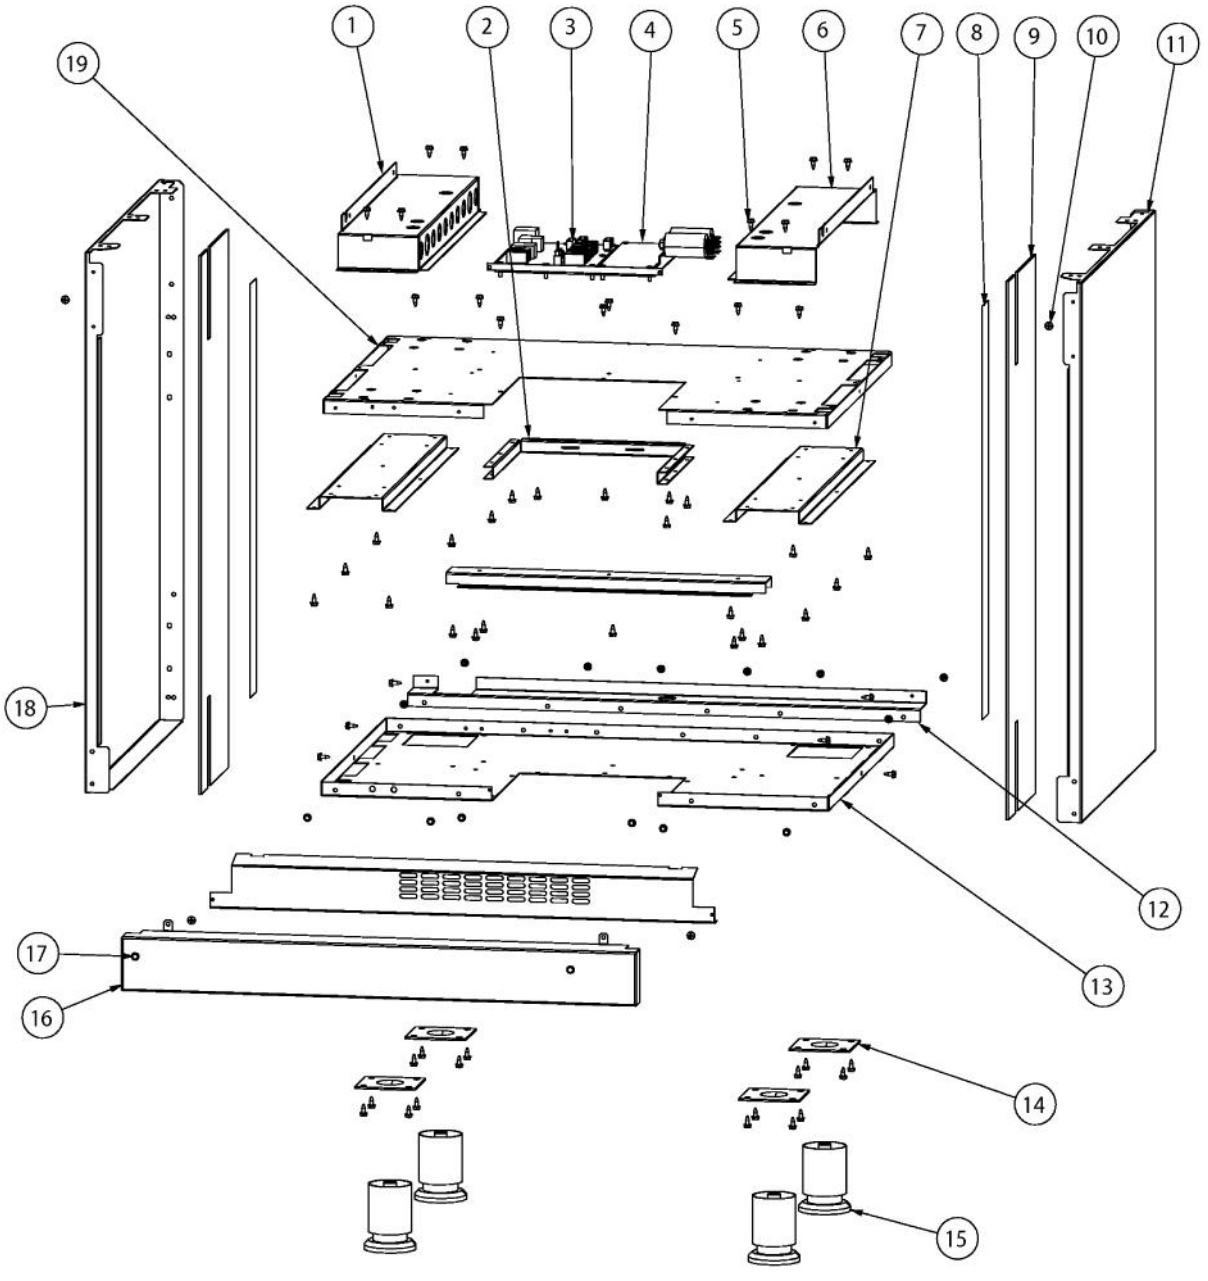

Ref #	Part Number	Qty.	Description
1	003763-000	1	OVEN MODULE SUPPORT CHANNEL, LH
2	003054-000	1	BASE CENTER CUTOUT STIFFENER
3	014000-000	1	EOC4-CONTROL BOARD
NI	024909-000	1	SHIELD, WRG
4	013999-000	1	SWITCHING POWER SUPPLY BOARD / EOC4
5	003860-000	76	NO.10-18 X .500 FASTNR,SCR,HXWH,STL,ZPLT
6	003761-000	1	OVEN MODULE SUPPORT CHANNEL, RH
7	003053-000	2	BASE LEG SUPPORT CHANNEL
8	M0275166	2	TAPE-ALUM SL
9	007488-000	2	SINK, REAR, SIDE
10	003801-000	4	SHOULDER SCREW, NO.10
11	002905-000	1	SIDE PANEL, RH, SST
12	003323-000	1	OVEN LEDGE, BACK
13	003051-000	1	BASE LOWER PLATE
14	PC030007	4	LEG PLATE - 3/4 THREADED HOLE
15	PC030031	4	ADJUSTABLE LEG
16	002910-000	1	KICKPLATE - STAINLESS
17	PD020032	2	SRW-8(A)X3/8PH.WFR HD 7/16DIAXNICL
18	003588-000	1	SIDE PANEL, LH
19	003052-000	1	BASE TOP PLATE