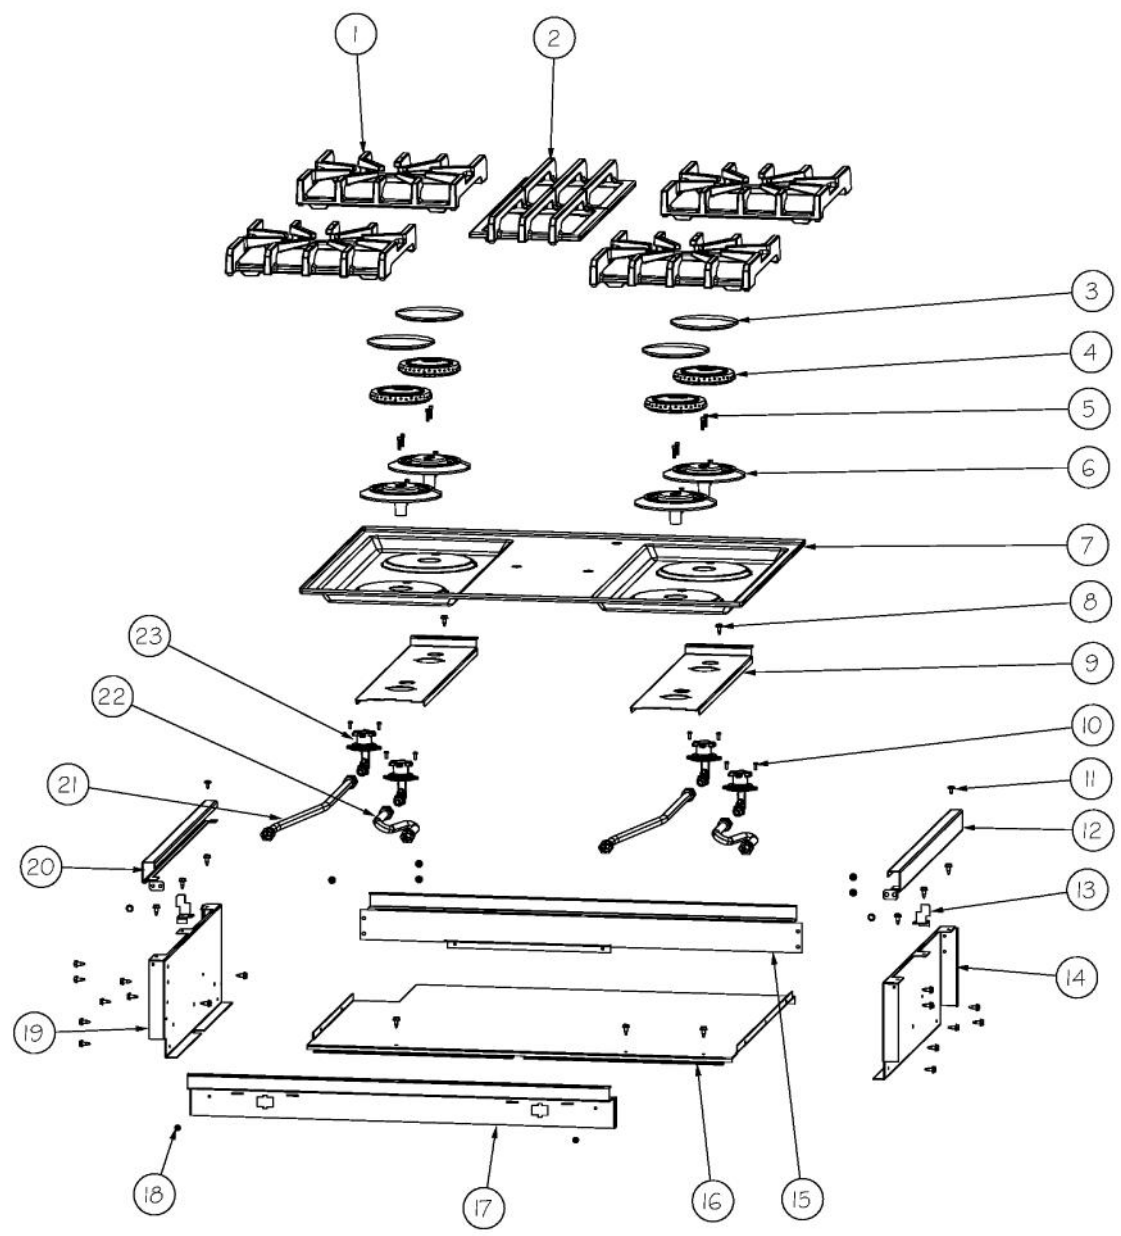

This Owner's Manual is provided and hosted by [Appliance Factory Parts](#).

VIKING VDSC530T Owner's Manual

[Shop genuine replacement parts for VIKING VDSC530T](#)

[Find Your VIKING Range Hoods Parts - Select From 411 Models](#)

----- Manual continues below -----

Ref #	Part Number	Qty.	Description
1	013980-000	1	GAS MANIFOLD LH, VDSC530T
2	PA070001	1	PRESSURE REGULATOR (NAT.)
3	013995-000	1	VDSC ELECTRONIC CONTROLS MODULE
4	PD010003	8	10-24 X 1/2 PH.TR.HD.SERD.M.S.
5	PA020058	4	IRIS SINGLE SPARK MODULE
6	006015-000	4	VALVE, BRS, SEALED TOP - ISPHORDING
7	013997-000	1	GAS MANIFOLD RH, VDSC530T
8	PB010304	3	KNOB BEZEL
9	010348-000	2	KNOB BEZEL,VDSC, ELECTRONIC CONTROLS, SS
10	PD020046	4	NO.8 X 1/2 SCREWS
11	005269-000	4	RANGE TOP BURNER KNOB-BRUSHED, SSS
12	015757-000	1	CONTROL,PNL,FINISHED W/GRAPHICS,VDSC530-T
13	PD020032	4	SRW-8(A)X3/8PH.WFR HD 7/16DIAXNICL
14	PD040004	2	GROMMET BUMPER
15	PD020033	1	SRW-NO.10-24X1/2T(23)PH.WFR HD (NKL)
16	013950-000	1	OVEN KNOB, VDSC ELECTRONIC CONTROLS
17	009331-000	1	TRIM, ASM
18	003719-000	1	OVEN LIGHT SWITCH, BLACK

Ref #	Part Number	Qty.	Description
1	004464-000	1	TRIM, IS, ASM, REDESIGN, 30
2	003860-000	23	NO.10-18 X .500 FASTNR,SCR,HXWH,STL,ZPLT
3	003272-000	1	COVER, REAR
4	003702-000	1	TEST CONNECTOR MOUNTING PLATE
5	PD040152	1	SNAP BUSHING
6	003245-000	1	CHANNEL, WIRE, REAR
7	PD040005	1	SNAP BUSHING - 7/8
8	003681-000	1	DUCT, AIR
9	A20010102	1	FLUE, CENTER EXTENDED