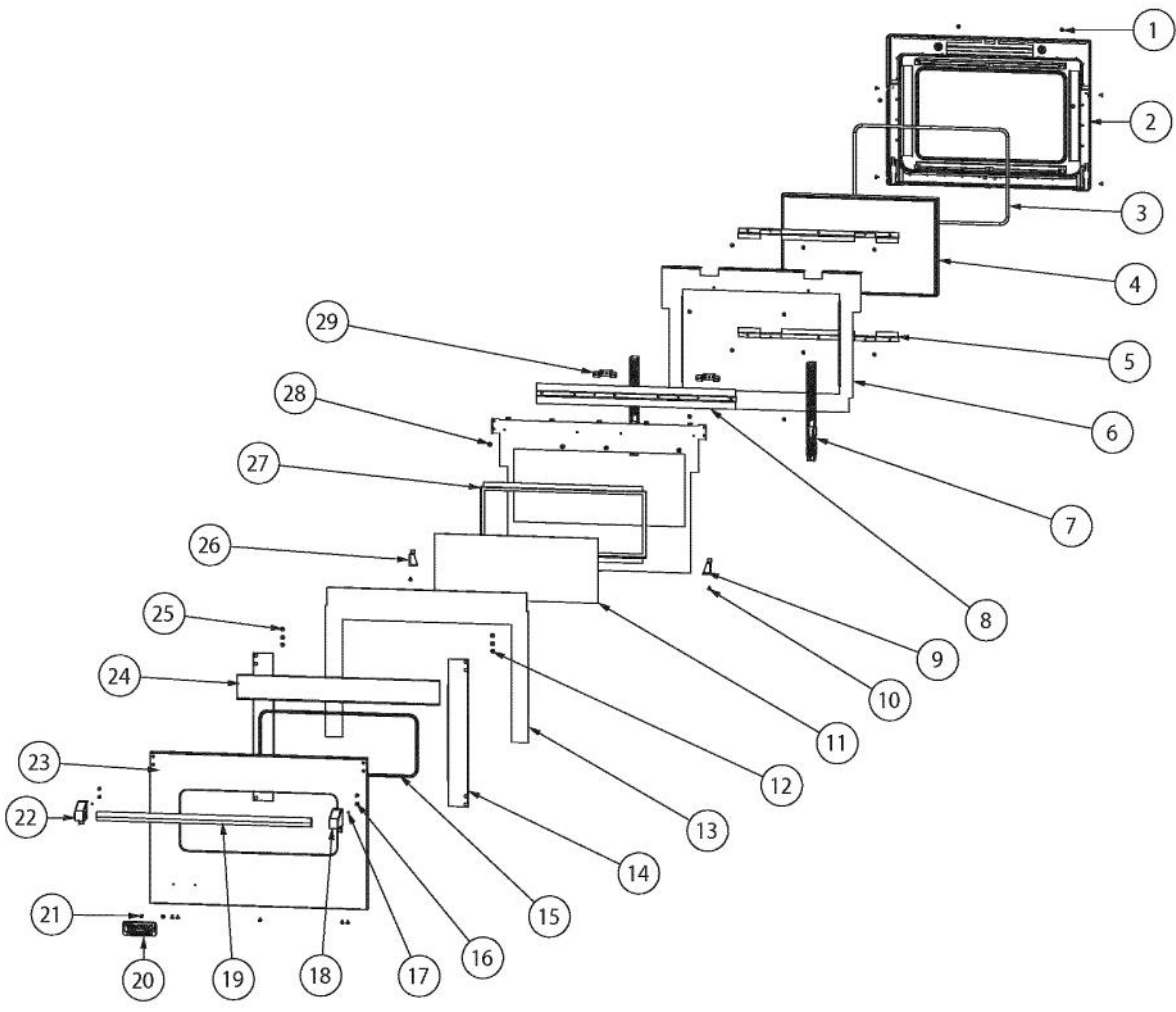

Ref #	Part Number	Qty.	Description
1	PD020063	17	SCREW-NO.8(A) X 3/8PH WFR HD/BK OXID
2	015412-000	1	DOOR LINER SPOTWELD ASM
3	000594-000	1	BLACK FIBERGLASS ROPE 3/8
4	PE060094	1	30 WINDOW PACK
5	004153-000	2	DOOR GLASS HOLDER BRACKET
6	004152-000	1	DOOR LINER INSULATION RETAINER, 30
7	002740-000	2	MANSFIELD HINGE, BLUE SPRING
8	002732-000	1	DOOR SKIN MOUNTING BRACKET ASSY
9	A20012640	1	HINGE SUPPORT RH
10	PD020032	7	SRW-8(A)X3/8PH.WFR HD 7/16DIAXNICL
11	NOTFIELDREPLACA...	1	30 PROF. OUTER DOOR GLASS MUST ORDER ITEM NO.23
12	PD020073	2	SRW NO.10 X 24 X 3/8 WAFER HD TYPE23
13	002727-000	1	DOOR SKIN INSULATION, 30
14	002726-000	2	DOOR SKIN SIDE BRACKET
15	NOTFIELDREPLACA...	1	30 PROF. OUTER DOOR GLASS MUST ORDER ITEM NO.23
16	002736-000	3	NO.10-32 PAN HEAD PHILLIPS MACHINE SCREW
17	003650-000	2	SET SCREW
18	003012-000	1	DOOR HANDLE ENDCAP ASSY, RH (CHROME)
19	002728-000	1	DOOR HANDLE - SS, 1.25 OD
20	PE010016	1	NAMEPLATE, LOGO, PRO
21	PD030006	2	CAPPED WASHER PAL NUT
22	003011-000	1	DOOR HANDLE ENDCAP ASSY, LH (CHROME)
23	023251-000	1	SVC DOOR SKIN KIT, VDSC530, 530T, SS
23	023252-002	1	SRV DOOR SKIN KIT, VDSC530, 530T, BK
23	023252-003	1	SRV DOOR SKIN KIT, VDSC530, 530T, BT
23	023252-004	1	SRV DOOR SKIN KIT, VDSC530, 530T, SG
23	023252-005	1	SRV DOOR SKIN KIT, VDSC530, 530T, GG
23	023252-006	1	SRV DOOR SKIN KIT, VDSC530, 530T, WH
23	023252-008	1	SRV DOOR SKIN KIT, VDSC530, 530T, BU
23	023252-009	1	SRV DOOR SKIN KIT, VDSC530, 530T, LE
23	023252-010	1	SRV DOOR SKIN KIT, VDSC530, 530T, MJ
23	023252-012	1	SRV DOOR SKIN KIT, VDSC530, 530T, VB
23	023252-013	1	SRV DOOR SKIN KIT, VDSC530, 530T, CB
23	023252-015	1	SRV DOOR SKIN KIT, VDSC530, 530T, PL
23	023252-016	1	SRV DOOR SKIN KIT, VDSC530, 530T, CH
23	023252-017	1	SRV DOOR SKIN KIT, VDSC530, 530T, TP
23	023252-018	1	SRV DOOR SKIN KIT, VDSC530, 530T, CW
23	023252-019	1	SRV DOOR SKIN KIT, VDSC530, 530T, OG
23	023252-020	1	SRV DOOR SKIN KIT, VDSC530, 530T, GM
23	023252-021	1	SRV DOOR SKIN KIT, VDSC530, 530T, SA
23	023252-022	1	SRV DOOR SKIN KIT, VDSC530, 530T, SE
23	023252-023	1	SRV DOOR SKIN KIT, VDSC530, 530T, IB
23	023252-024	1	SRV DOOR SKIN KIT, VDSC530, 530T, AR
23	023252-025	1	SRV DOOR SKIN KIT, VDSC530, 530T, RR
23	023252-026	1	SRV DOOR SKIN KIT, VDSC530, 530T, PM
23	023252-027	1	SRV DOOR SKIN KIT, VDSC530, 530T, MS
24	002724-000	1	DOOR SKIN HEAT SINK, 30
25	004907-000	4	STEEL FINISHING PLUG, NICKEL PLTD 25/64 HOLE
26	A20012641	1	HINGE SUPPORT LH
27	NOTFIELDREPLACA...	1	30 PROF. OUTER DOOR GLASS MUST ORDER ITEM NO.23
28	PD020033	4	SRW-NO.10-24X1/2T(23)PH.WFR HD (NKL)
29	A21014003	2	DOOR LINER MTG. BRKT.
NI	003779-000	1	DOOR ASSEMBLY - STAINLESS