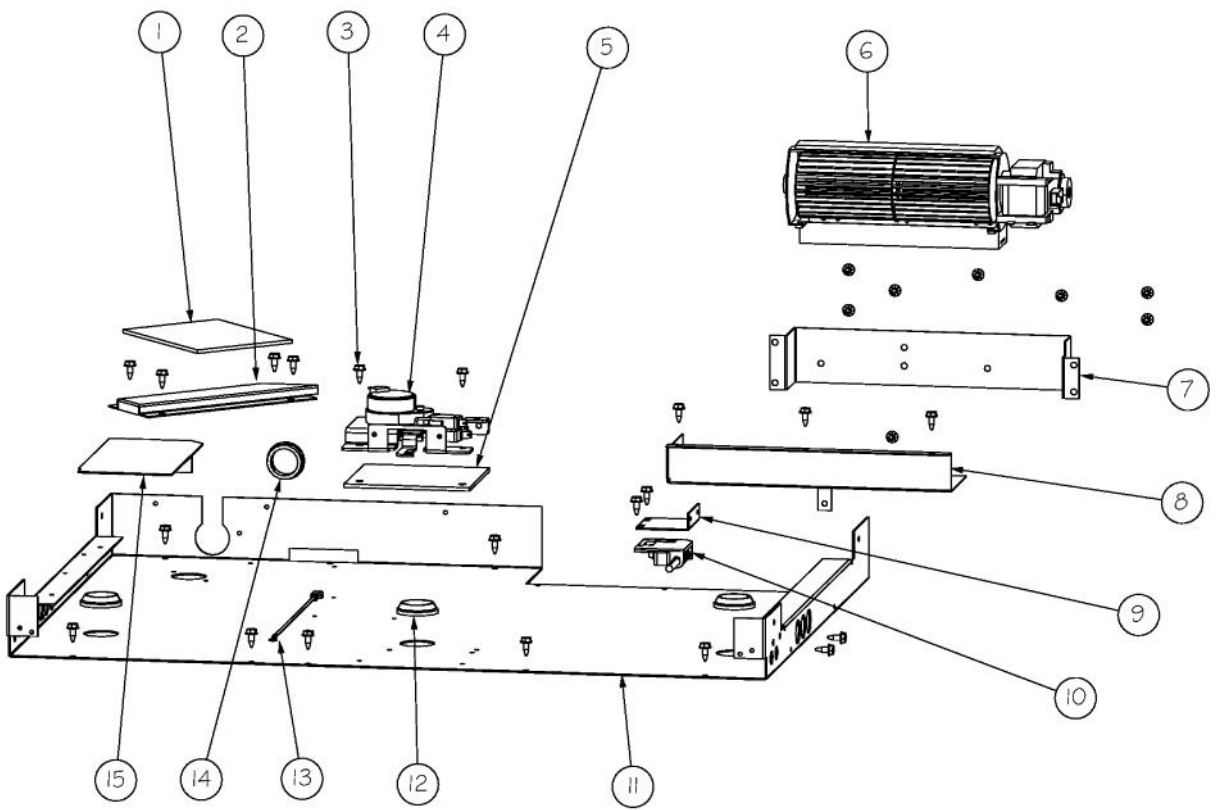

Ref #	Part Number	Qty.	Description
1	004285-000	1	INSULATION, FOIL-BACKED,4X5
2	003333-000	1	DUCT, FLUE
3	003860-000	28	NO.10-18 X .500 FASTNR,SCR,HXWH,STL,ZPLT
4	013250-000	1	LATCH,DOOR,ASM,240V,GRIDDLE LOCKOUT
5	013564-000	1	LOWER LATCH INSULATION
6	PE050250	1	PREMIUM BLOWER WITH HES (BEFORE 8/10/2013)
6	018607-000	1	FAN,BLO, 220-240V 50/60HZ ASSY (ON OR AFTER 8/10/2013)
7	004110-000	1	MOUNT,BLOWER
8	A2009659	1	BRACKET, FILLER, BLOWER
9	A20012649	1	DOOR SWITCH BRACKET
10	PE050208	1	DOOR SWITCH
11	002754-000	1	RANGE TOP BRACE, AIR CHANNEL
12	PB070079	3	SILICONE EXTRUSION (DGSU)
13	G4000936	1	GROUND WIRE
14	PD040152	1	SNAP BUSHING
15	004016-000	1	PLATE,SVCE,RGLT