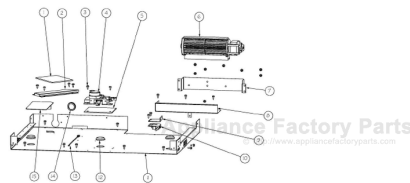

[Find Your VIKING Range Hoods Parts - Select From 411 Models](#)

----- Manual continues below -----