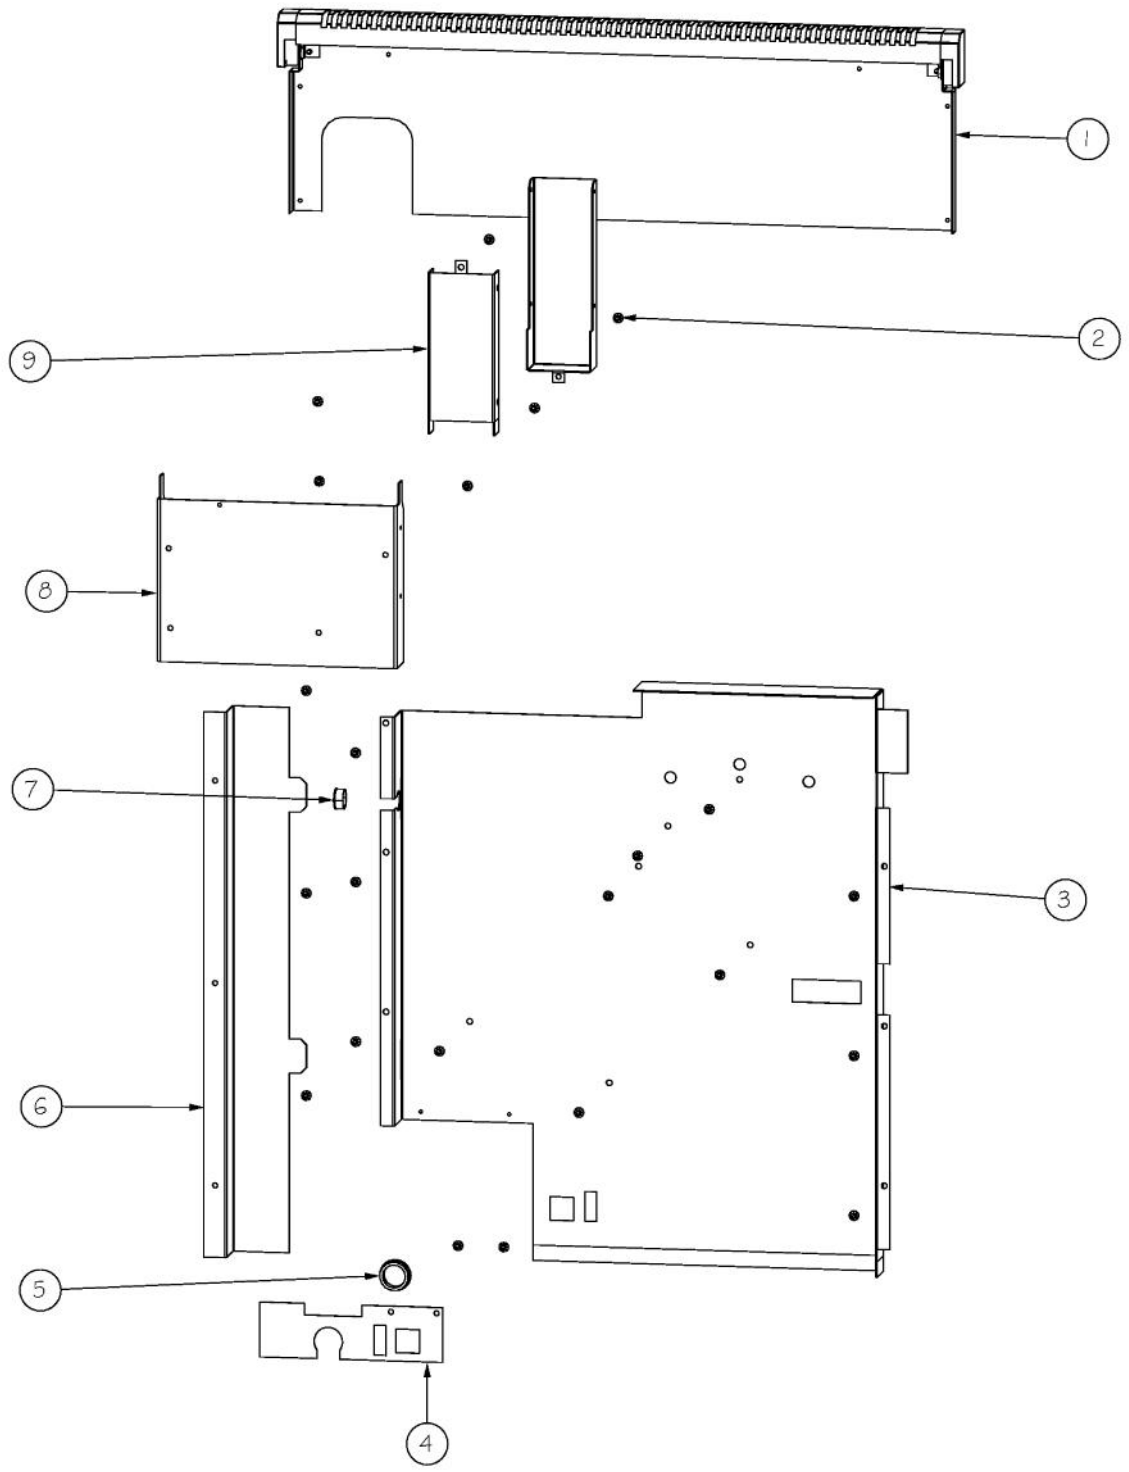

Ref #	Part Number	Qty.	Description
1	004464-000	1	TRIM, IS, ASM, REDESIGN, 30
2	003860-000	23	NO.10-18 X .500 FASTNR,SCR,HXWH,STL,ZPLT
3	003272-000	1	COVER, REAR
4	003702-000	1	TEST CONNECTOR MOUNTING PLATE
5	PD040152	1	SNAP BUSHING
6	003245-000	1	CHANNEL, WIRE, REAR
7	PD040005	1	SNAP BUSHING - 7/8
8	003681-000	1	DUCT, AIR
9	A20010102	1	FLUE, CENTER EXTENDED