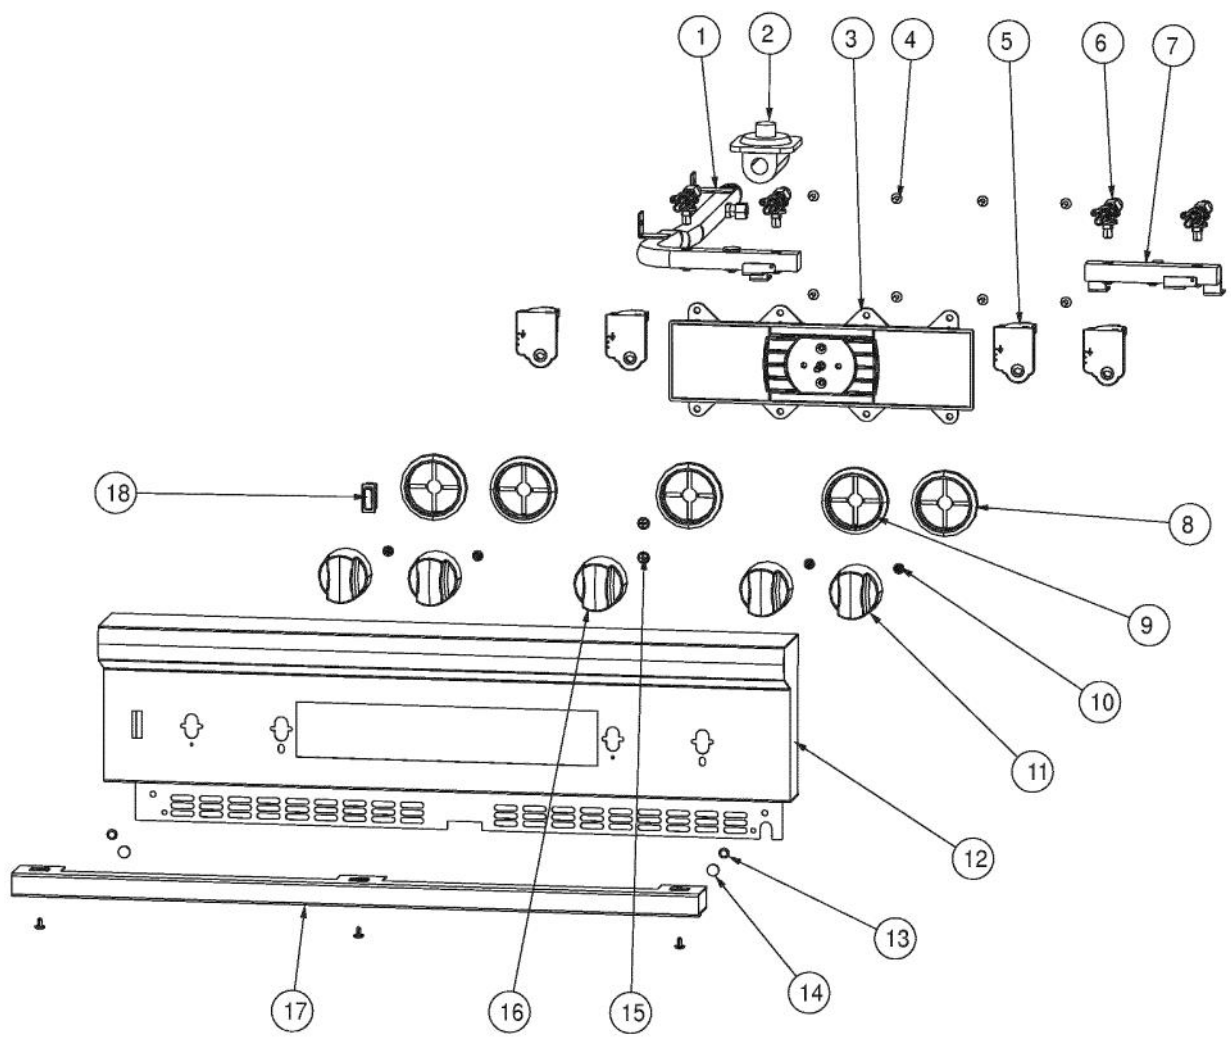

This Owner's Manual is provided and hosted by [Appliance Factory Parts](#).

VIKING VDSC530T Owner's Manual

[Shop genuine replacement parts for VIKING VDSC530T](#)

[Find Your VIKING Range Hoods Parts - Select From 411 Models](#)

----- Manual continues below -----

Ref #	Part Number	Qty.	Description
1	013980-000	1	GAS MANIFOLD LH, VDSC530T
2	PA070001	1	PRESSURE REGULATOR (NAT.)
3	013995-000	1	VDSC ELECTRONIC CONTROLS MODULE
4	PD010003	8	10-24 X 1/2 PH.TR.HD.SERD.M.S.
5	PA020058	4	IRIS SINGLE SPARK MODULE
6	006015-000	4	VALVE, BRS, SEALED TOP - ISPHORDING
7	013997-000	1	GAS MANIFOLD RH, VDSC530T
8	PB010304	3	KNOB BEZEL
9	010348-000	2	KNOB BEZEL,VDSC, ELECTRONIC CONTROLS, SS
10	PD020046	4	NO.8 X 1/2 SCREWS
11	005269-000	4	RANGE TOP BURNER KNOB-BRUSHED, SSS
12	015757-000	1	CONTROL,PNL,FINISHED W/GRAPHICS,VDSC530-T
13	PD020032	4	SRW-8(A)X3/8PH.WFR HD 7/16DIAXNICL
14	PD040004	2	GROMMET BUMPER
15	PD020033	1	SRW-NO.10-24X1/2T(23)PH.WFR HD (NKL)
16	013950-000	1	OVEN KNOB, VDSC ELECTRONIC CONTROLS
17	009331-000	1	TRIM, ASM
18	003719-000	1	OVEN LIGHT SWITCH, BLACK

Ref #	Part Number	Qty.	Description
1	004464-000	1	TRIM, IS, ASM, REDESIGN, 30
2	003860-000	23	NO.10-18 X .500 FASTNR,SCR,HXWH,STL,ZPLT
3	003272-000	1	COVER, REAR
4	003702-000	1	TEST CONNECTOR MOUNTING PLATE
5	PD040152	1	SNAP BUSHING
6	003245-000	1	CHANNEL, WIRE, REAR
7	PD040005	1	SNAP BUSHING - 7/8
8	003681-000	1	DUCT, AIR
9	A20010102	1	FLUE, CENTER EXTENDED