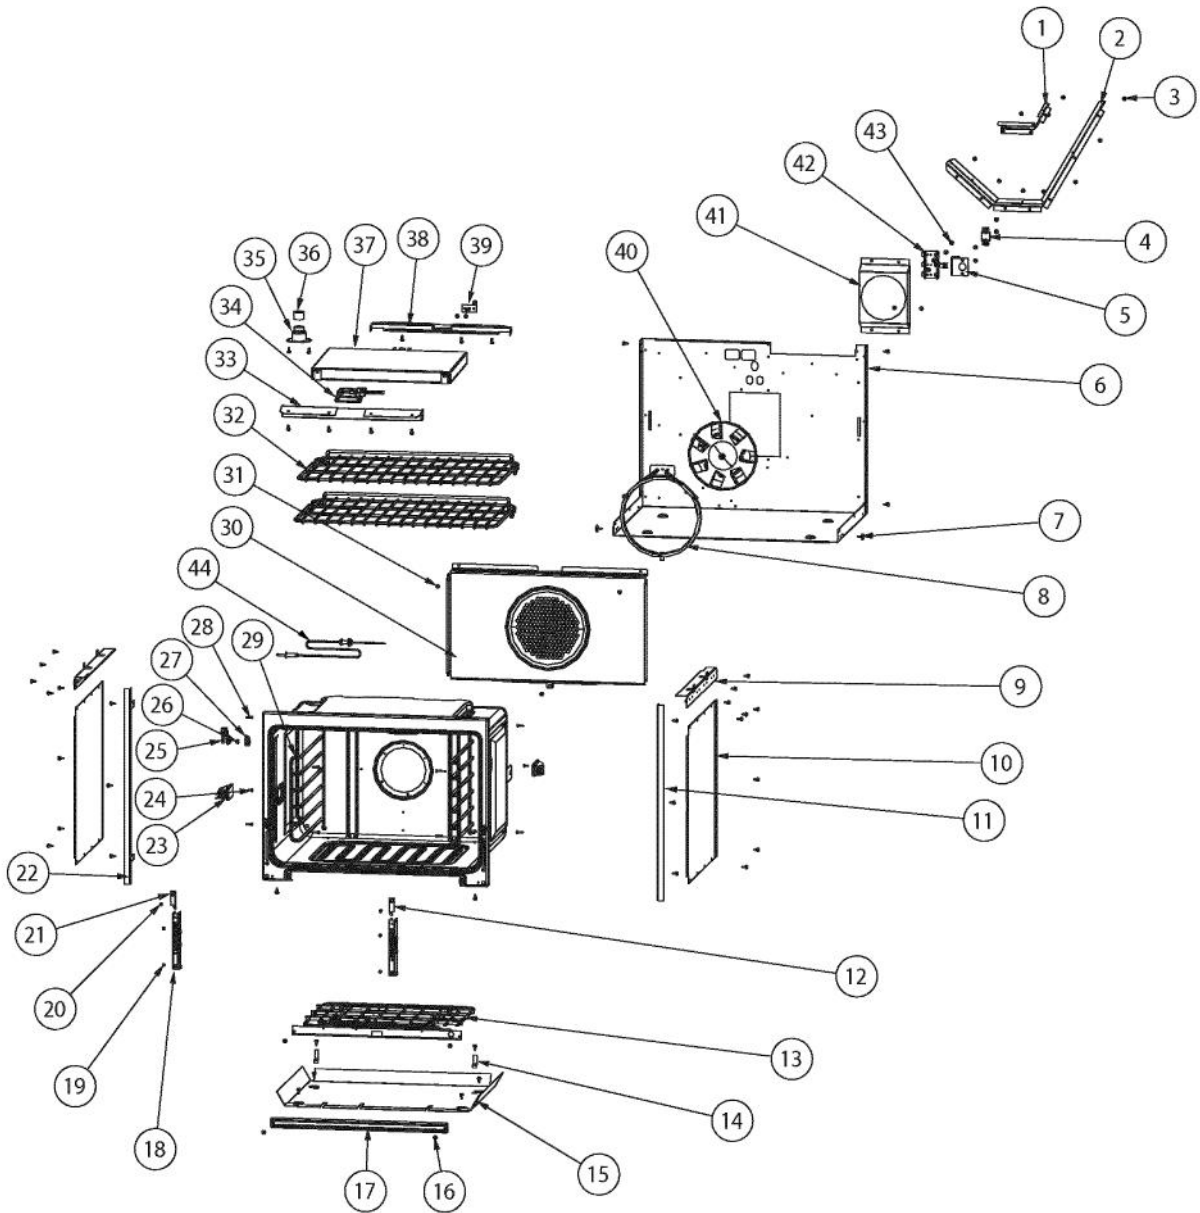

Ref #	Part Number	Qty.	Description
1	003356-000	1	DIVERTER, AIR
2	002941-000	1	BAFFLE, FAN, REAR
3	003860-000	39	NO.10-18 X .500 FASTNR,SCR,HXWH,STL,ZPLT
4	A1002457	1	POWER CORD MOUNTING STRAP (VDSC)
5	A2002195	1	POWER CORD MOUNTING BRKT (VDSC)
6	003244-000	1	OVEN BOTTOM, BACK WRAP
7	PD020151	2	SHOULDER SCREW
8	PJ010047	1	CONVECTION ELEMENT
9	A2009641	2	BRKT, TOP WRAPPER
10	014137-000	2	WRAPPER, OVEN SIDE
11	003644-000	1	TRIM,FRONT,SIDE,STAINLESS
12	B21010915	1	HINGE CLIP ? RH
13	PJ010048	1	BAKE ELEMENT
14	A2009696	2	HOLDER, BAKE ELEMENT
15	A2009612	1	ELEMENT, MTG TRAY
16	PD020063	2	SCREW-NO.8(A) X 3/8PH WFR HD/BK OXID
17	E9109655	1	BAKE TRAY COVER
18	031679-000	1	RECEPTACLE, HINGE
19	PD020062	4	NO.8-32 X 3/8 PHMS TYPE 1
20	PD020061	2	NO.8 X 3/4 FLAT HD TEK. SS.
21	B21010916	1	HINGE CLIP ? LH
22	005038-000	1	TRIM,FR,SIDE,L
23	005311-000	2	120V/25W HALOGEN LIGHT
24	PD020067	2	NO.6 X 3/8 PAN PHIL. TEK SS
25	PE050115	1	MEAT PROBE JACK
26	E91014053	1	PORCELAIN 25/64 HOLE PLUG
27	PM010160	1	MEAT PROBE JACK COVER
28	PD020232	8	NO.8 X 3/4 PH PAN HEAD TEK SCREW (BLACK OXIDE)
29	003040-000	2	RACK GUIDE ASSY, LH
30	G91013598	1	30 BAFFLE ASSEMBLY
31	PD020048	14	NO.10 X 1/2 TEK 410 SS SCREW
32	PB060107	2	30 OVEN RACK
33	B20014050	1	PREMIERE BROIL ELEMENT BRACKET FRONT
34	005312-000	1	BJB SLIMLINE 40 W BULB
35	PM010014	1	SMOKE ELIMINATOR (VDSC)
36	PJ010050	1	SEALED BROIL ELEMENT W/GLASS
37	PB020275	1	VENT TUBE
38	B20014051	1	PREMIERE BROIL ELEMENT BRACKET REAR
39	PE050206	1	RTD THERMOSTAT PROBE
40	G32014020	1	CONVECTION FAN ASSY
41	A2009697	1	BRACKET, CONVECTION INSULATION
42	PE070147	1	TERMINAL BLOCK
43	PD020014	4	10X3/4 PH TR HD SMS
44	PE050114	1	MEAT PROBE (DESO/DEDO) (SWITCHCRAFT'S PART NO. 4...