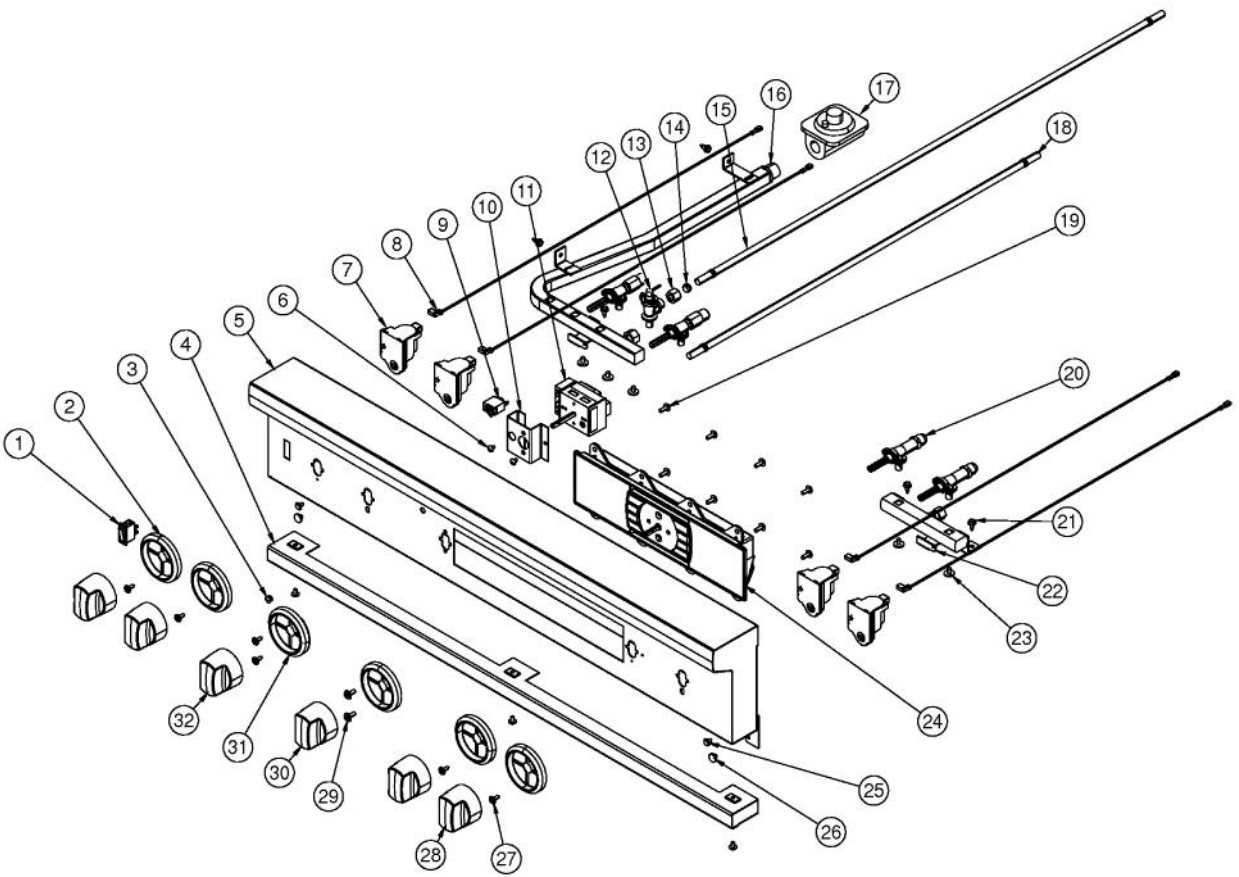

----- Manual continues below -----

| Ref # | Part Number | Qty. | Description |
|-------|-------------|------|--|
| 1 | 003719-000 | 1 | OVEN LIGHT SWITCH, BLACK |
| 2 | PB010304 | 4 | KNOB BEZEL |
| 3 | 015174-000 | 1 | LENS, BLUE |
| 4 | 011637-000 | 1 | TRIM, ASM |
| 5 | 020660-000 | 1 | BAR, PNL, ASM |
| 6 | PD020044 | 2 | NO.8-32 X 1/4 PH. TR. HD. M.S. |
| 7 | PA020058 | 4 | IRIS SINGLE SPARK MODULE |
| 8 | 006766-000 | 4 | IRIS IGNITOR WIRE, BACK BURNER |
| 9 | 015170-000 | 1 | HOUSING, LIGHT, BLUE NEON, 125V |
| 10 | 020513-000 | 1 | BRACKET, TSTAT |
| 11 | 017732-000 | 1 | THERMOSTAT, ELEC, 2-POS, T MODEL |
| 12 | PB030007 | 1 | SHUT OFF VALVE |
| 13 | PB040213 | 1 | 3/8 COMPRESSION NUT (DGCU) |
| 14 | PB040192 | 1 | 3/8` CC FERREL (DGCU) |
| 15 | PB020112 | 1 | 3/8 SS FLEX TUBING - 36 T6-36 |
| 16 | 020620-000 | 1 | MANIFOLD, GAS, ASM, LH |
| 16 | 020628-000 | 1 | MANIFOLD ASM, VLV, LH, LP |
| 17 | PA070003 | 1 | PRESSURE REGULATOR (NAT.) |
| 17 | 013386-000 | 1 | LP PRESSURE REGULATOR |
| 18 | PB020111 | 1 | 3/8 SS FLEX TUBING - 27 T6-27 |
| 19 | PD010003 | 8 | 10-24 X 1/2 PH.TR.HD.SERD.M.S. |
| 20 | 004507-000 | 4 | SUB TO 006313-000 - VALVE,BRS,ASM,TOP,BURNER, FLRE,... |
| 21 | 003860-000 | 5 | NO.10-18 X .500 FASTNR,SCR,HXWH,STL,ZPLT |
| 22 | 013997-000 | 1 | GAS MANIFOLD RH, VDSC530T |
| 23 | PD010012 | 6 | VALVE BOLT 1/4-20 UNC-2B 5/16 M.S. |
| 24 | 013995-000 | 1 | VDSC ELECTRONIC CONTROLS MODULE |
| 25 | PD020032 | 5 | SRW-8(A)X3/8PH.WFR HD 7/16DIAXNICL |
| 26 | PD040004 | 2 | GROMMET BUMPER |
| 27 | PD020046 | 6 | NO.8 X 1/2 SCREWS |
| 28 | 005269-000 | 4 | RANGE TOP BURNER KNOB-BRUSHED, SSS |
| 29 | PD020033 | 2 | SRW-NO.10-24X1/2T(23)PH.WFR HD (NKL) |
| 30 | 013950-000 | 1 | OVEN KNOB, VDSC ELECTRONIC CONTROLS |
| 31 | 010348-000 | 2 | KNOB BEZEL,VDSC, ELECTRONIC CONTROLS, SS |
| 32 | 006570-000 | 1 | KNOB, GRDL(LH OVEN), ASM, PVD, NO.3, SSS |