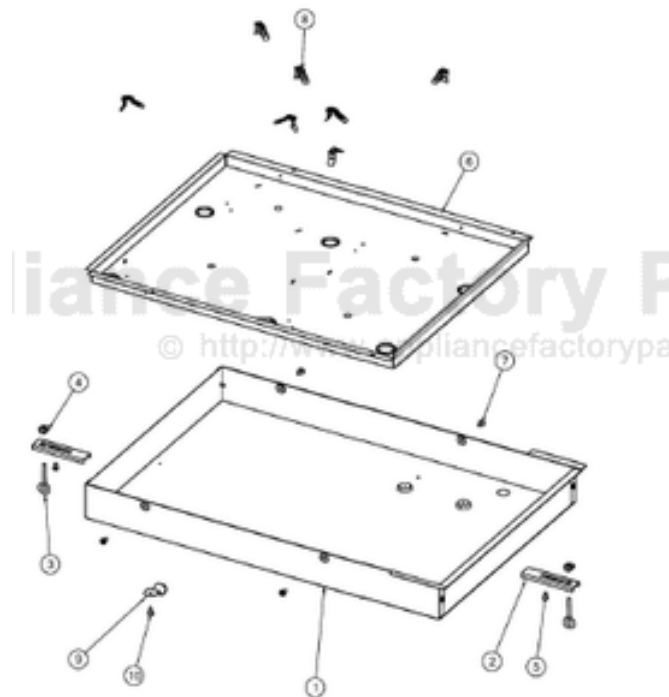

This Owner's Manual is provided and hosted by [Appliance Factory Parts](#).

VIKING VEC5304B Owner's Manual

[Shop genuine replacement parts for VIKING VEC5304B](#)

[Find Your VIKING Range Hoods Parts - Select From 411 Models](#)

----- Manual continues below -----

Ref #	Part Number	Qty.	Description
1	039976-000	1	BOX, BURNER, 30
2	038618-000	2	BRACKET, HOLD
3	PD010027	2	EYE BOLT-VGSU101/161
4	PD030029	2	SELF RETAINING NUT (1/4-20)
5	PD020004	2	10X3/8PH.HD.TYPE 25 REPL PD040125
6	039970-000	1	BOX, ELEMENT, MTG, 30
7	PD020046	4	NO.8 X 1/2 SCREWS
8	026923-000	7	CLIP, SPRING, ELECTRIC ELEMENT
9	044546-000	1	CLAMP, CONDUIT
10	003860-000	1	NO.10-18 X .500 FASTNR,SCR,HXWH,STL,ZPLT

Ref #	Part Number	Qty.	Description
1	031377-000	1	EGO SINGLE 1200W
2	031373-000	1	TRIPLE 3200W (1100/1000/1100) ELEMENT
3	043271-000	1	ELEMENT, BRIDGE
4	031728-000	2	SINGLE INFINITE SWITCH
5	031734-000	1	TRIPLE INFINITE SWITCH
6	036549-000	1	CONDUIT, D3 45 COOKTOP
7	PE070231	1	TERMINAL BLOCK - 6 POLE (HEYCO)
8	003860-000	12	NO.10-18 X .500 FASTNR,SCR,HXWH,STL,ZPLT
9	031733-000	1	DUAL INFINITE SWITCH
10	041593-000	5	BRKT, LIGHT, IND
11	PE050077	5	INDICATOR LIGHT
12	043157-000	1	WIRE HARNESS, ELEC, COOKTOP, 30, 5 SERIES

Ref #	Part Number	Qty.	Description
1	039820-000	1	30 ELEC TOP ASM
2	PD030006	2	CAPPED WASHER PAL NUT
3	040029-000	1	LOGO, COOKTOP
4	040186-000	4	ELEC, KNOB, ASM