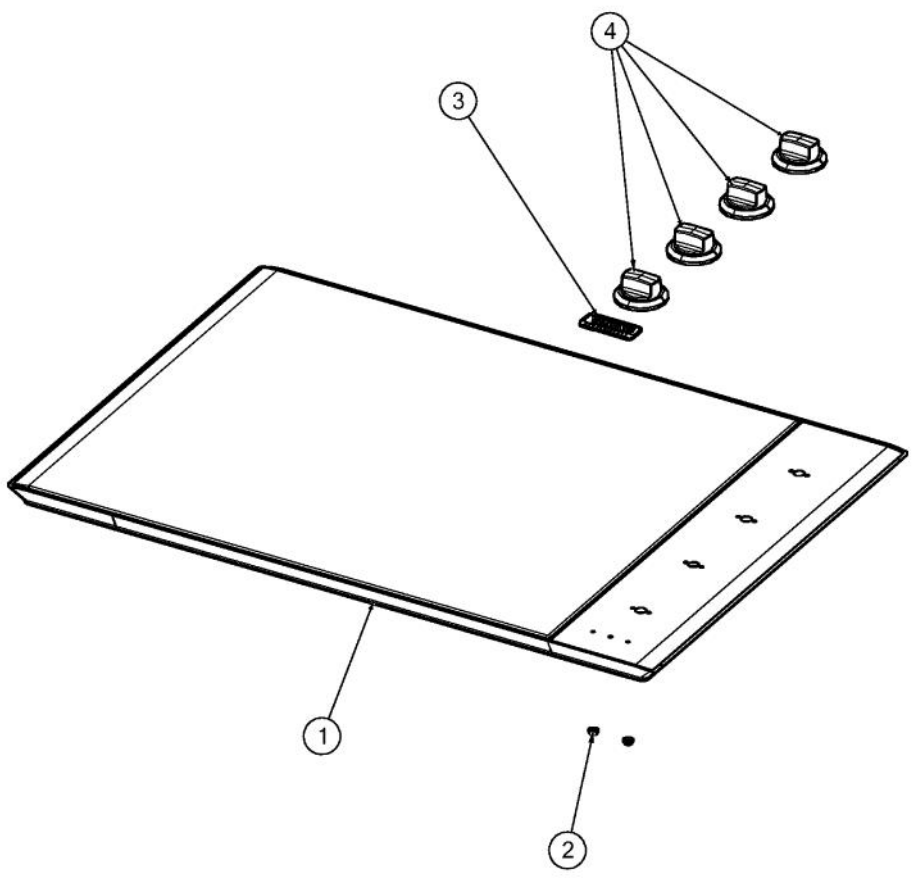

This Owner's Manual is provided and hosted by [Appliance Factory Parts](#).

VIKING VEC5304B Owner's Manual

[Shop genuine replacement parts for VIKING VEC5304B](#)

[Find Your VIKING Range Hoods Parts - Select From 411 Models](#)

----- Manual continues below -----

Ref #	Part Number	Qty.	Description
1	039976-000	1	BOX, BURNER, 30
2	038618-000	2	BRACKET, HOLD
3	PD010027	2	EYE BOLT-VGSU101/161
4	PD030029	2	SELF RETAINING NUT (1/4-20)
5	PD020004	2	10X3/8PH.HD.TYPE 25 REPL PD040125
6	039970-000	1	BOX, ELEMENT, MTG, 30
7	PD020046	4	NO.8 X 1/2 SCREWS
8	026923-000	7	CLIP, SPRING, ELECTRIC ELEMENT
9	044546-000	1	CLAMP, CONDUIT
10	003860-000	1	NO.10-18 X .500 FASTNR,SCR,HXWH,STL,ZPLT

Ref #	Part Number	Qty.	Description
1	031377-000	1	EGO SINGLE 1200W
2	031373-000	1	TRIPLE 3200W (1100/1000/1100) ELEMENT
3	043271-000	1	ELEMENT, BRIDGE
4	031728-000	2	SINGLE INFINITE SWITCH
5	031734-000	1	TRIPLE INFINITE SWITCH
6	036549-000	1	CONDUIT, D3 45 COOKTOP
7	PE070231	1	TERMINAL BLOCK - 6 POLE (HEYCO)
8	003860-000	12	NO.10-18 X .500 FASTNR,SCR,HXWH,STL,ZPLT
9	031733-000	1	DUAL INFINITE SWITCH
10	041593-000	5	BRKT, LIGHT, IND
11	PE050077	5	INDICATOR LIGHT
12	043157-000	1	WIRE HARNESS, ELEC, COOKTOP, 30, 5 SERIES

Ref #	Part Number	Qty.	Description
1	039820-000	1	30 ELEC TOP ASM
2	PD030006	2	CAPPED WASHER PAL NUT
3	040029-000	1	LOGO, COOKTOP
4	040186-000	4	ELEC, KNOB, ASM