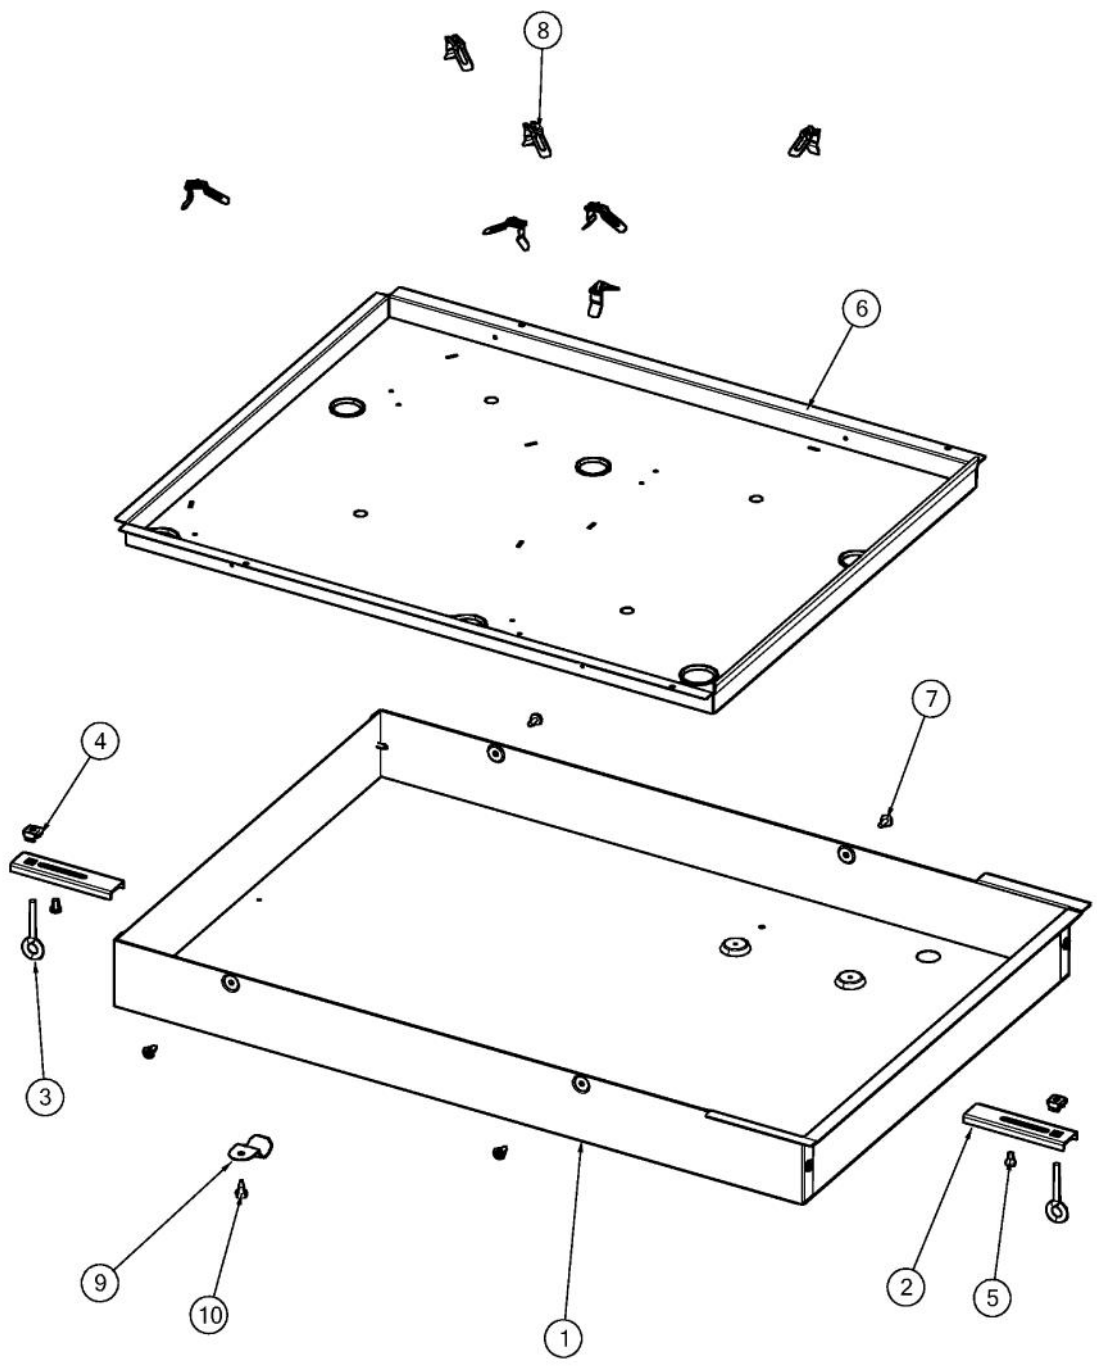

This Owner's Manual is provided and hosted by [Appliance Factory Parts](#).

VIKING VEC5304B Owner's Manual

[Shop genuine replacement parts for VIKING VEC5304B](#)

[Find Your VIKING Range Hoods Parts - Select From 411 Models](#)

----- Manual continues below -----

Ref #	Part Number	Qty.	Description
1	039976-000	1	BOX, BURNER, 30
2	038618-000	2	BRACKET, HOLD
3	PD010027	2	EYE BOLT-VGSU101/161
4	PD030029	2	SELF RETAINING NUT (1/4-20)
5	PD020004	2	10X3/8PH.HD.TYPE 25 REPL PD040125
6	039970-000	1	BOX, ELEMENT, MTG, 30
7	PD020046	4	NO.8 X 1/2 SCREWS
8	026923-000	7	CLIP, SPRING, ELECTRIC ELEMENT
9	044546-000	1	CLAMP, CONDUIT
10	003860-000	1	NO.10-18 X .500 FASTNR,SCR,HXWH,STL,ZPLT

Ref #	Part Number	Qty.	Description
1	031377-000	1	EGO SINGLE 1200W
2	031373-000	1	TRIPLE 3200W (1100/1000/1100) ELEMENT
3	043271-000	1	ELEMENT, BRIDGE
4	031728-000	2	SINGLE INFINITE SWITCH
5	031734-000	1	TRIPLE INFINITE SWITCH
6	036549-000	1	CONDUIT, D3 45 COOKTOP
7	PE070231	1	TERMINAL BLOCK - 6 POLE (HEYCO)
8	003860-000	12	NO.10-18 X .500 FASTNR,SCR,HXWH,STL,ZPLT
9	031733-000	1	DUAL INFINITE SWITCH
10	041593-000	5	BRKT, LIGHT, IND
11	PE050077	5	INDICATOR LIGHT
12	043157-000	1	WIRE HARNESS, ELEC, COOKTOP, 30, 5 SERIES

Ref #	Part Number	Qty.	Description
1	039820-000	1	30 ELEC TOP ASM
2	PD030006	2	CAPPED WASHER PAL NUT
3	040029-000	1	LOGO, COOKTOP
4	040186-000	4	ELEC, KNOB, ASM