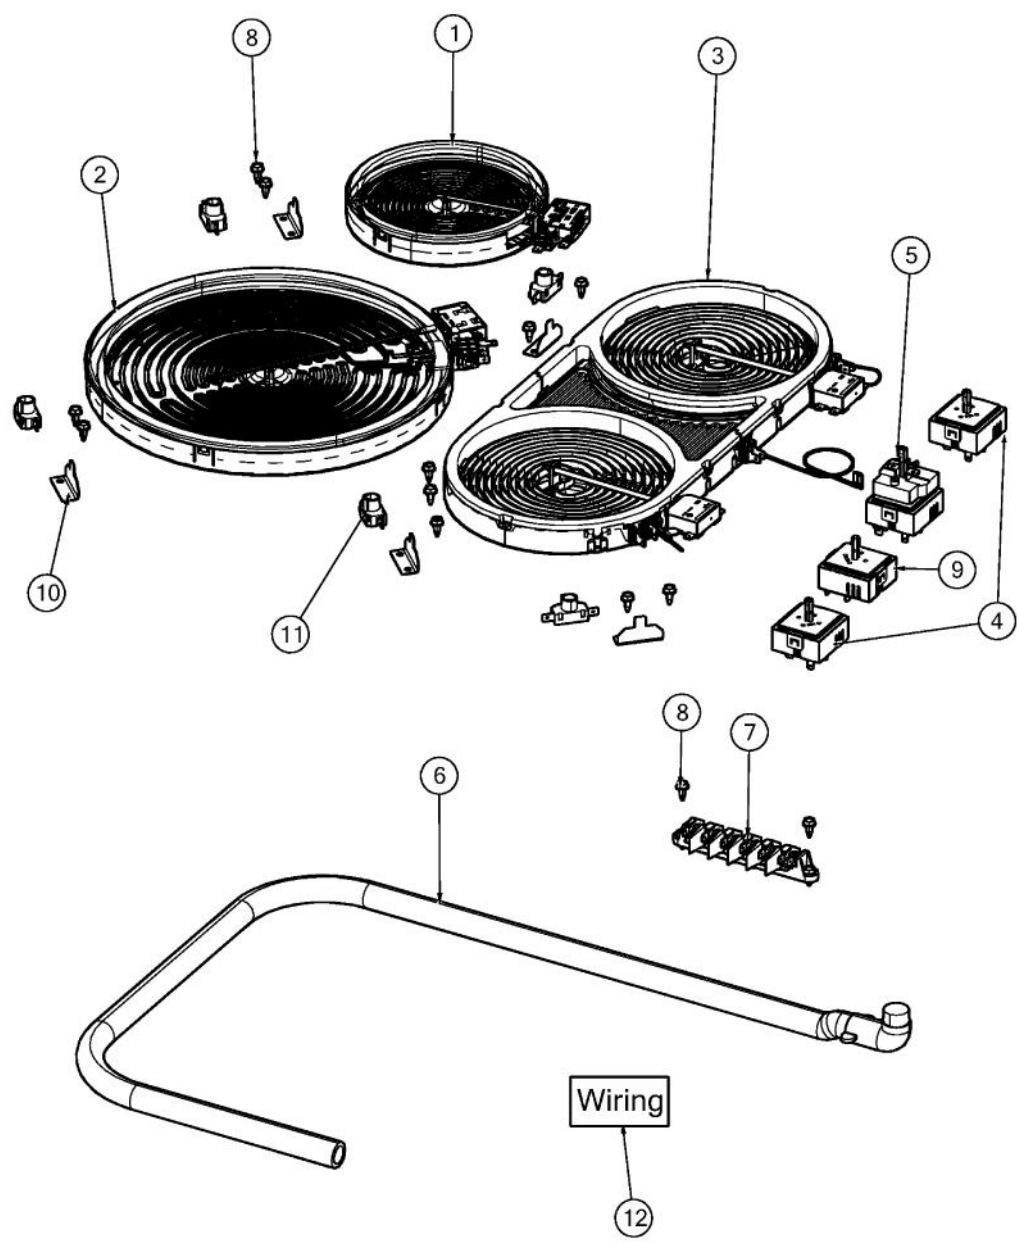

This Owner's Manual is provided and hosted by [Appliance Factory Parts](#).

VIKING VEC5304B Owner's Manual

[Shop genuine replacement parts for VIKING VEC5304B](#)

[Find Your VIKING Range Hoods Parts - Select From 411 Models](#)

----- Manual continues below -----

Ref #	Part Number	Qty.	Description
1	039976-000	1	BOX, BURNER, 30
2	038618-000	2	BRACKET, HOLD
3	PD010027	2	EYE BOLT-VGSU101/161
4	PD030029	2	SELF RETAINING NUT (1/4-20)
5	PD020004	2	10X3/8PH.HD.TYPE 25 REPL PD040125
6	039970-000	1	BOX, ELEMENT, MTG, 30
7	PD020046	4	NO.8 X 1/2 SCREWS
8	026923-000	7	CLIP, SPRING, ELECTRIC ELEMENT
9	044546-000	1	CLAMP, CONDUIT
10	003860-000	1	NO.10-18 X .500 FASTNR,SCR,HXWH,STL,ZPLT

Ref #	Part Number	Qty.	Description
1	031377-000	1	EGO SINGLE 1200W
2	031373-000	1	TRIPLE 3200W (1100/1000/1100) ELEMENT
3	043271-000	1	ELEMENT, BRIDGE
4	031728-000	2	SINGLE INFINITE SWITCH
5	031734-000	1	TRIPLE INFINITE SWITCH
6	036549-000	1	CONDUIT, D3 45 COOKTOP
7	PE070231	1	TERMINAL BLOCK - 6 POLE (HEYCO)
8	003860-000	12	NO.10-18 X .500 FASTNR,SCR,HXWH,STL,ZPLT
9	031733-000	1	DUAL INFINITE SWITCH
10	041593-000	5	BRKT, LIGHT, IND
11	PE050077	5	INDICATOR LIGHT
12	043157-000	1	WIRE HARNESS, ELEC, COOKTOP, 30, 5 SERIES

Ref #	Part Number	Qty.	Description
1	039820-000	1	30 ELEC TOP ASM
2	PD030006	2	CAPPED WASHER PAL NUT
3	040029-000	1	LOGO, COOKTOP
4	040186-000	4	ELEC, KNOB, ASM