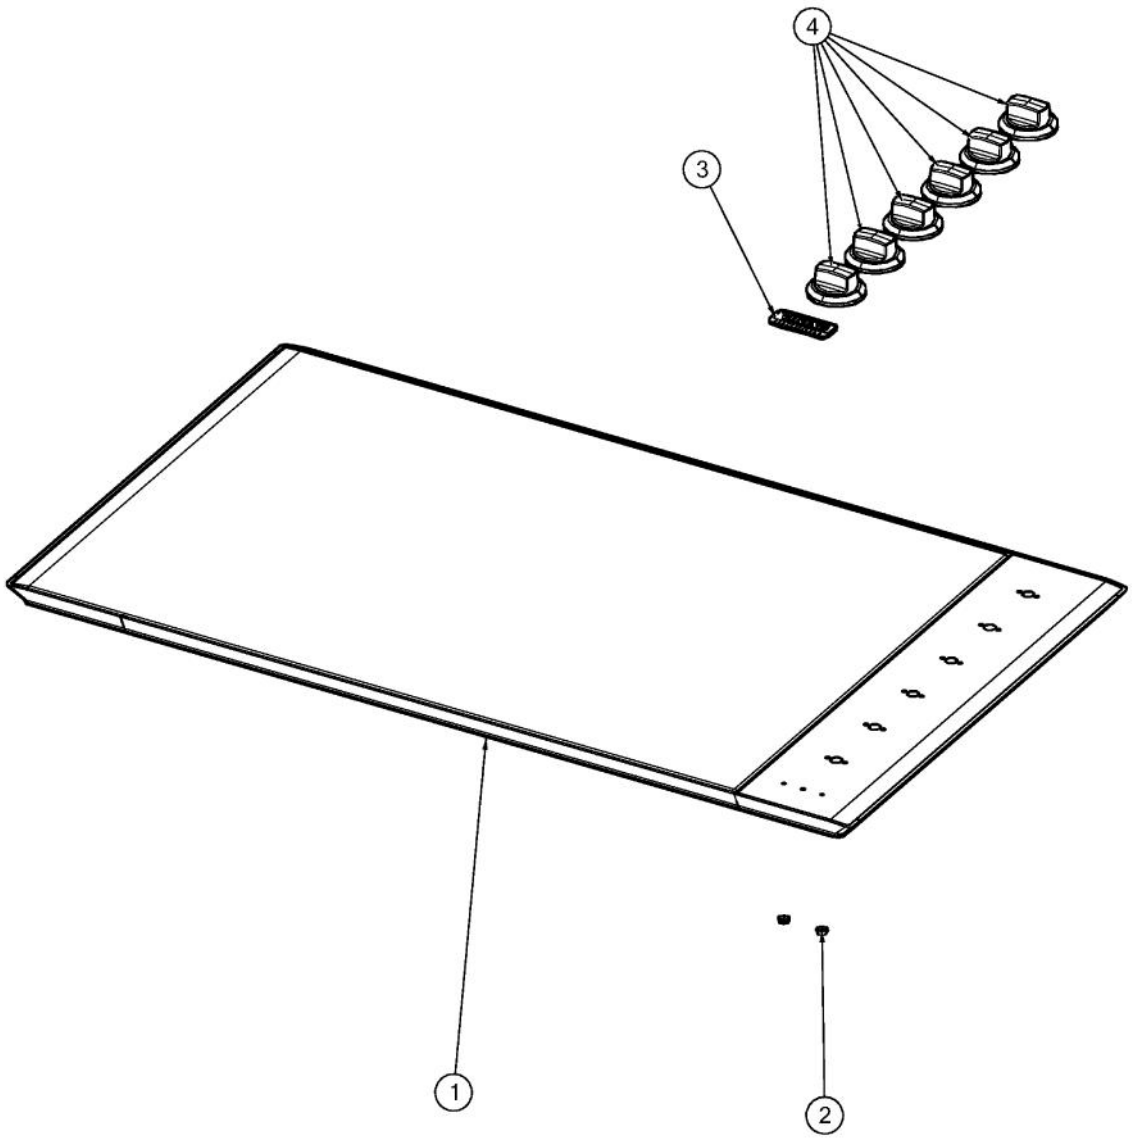

This Owner's Manual is provided and hosted by [Appliance Factory Parts](#).

VIKING VEC5366B Owner's Manual

[Shop genuine replacement parts for VIKING VEC5366B](#)

[Find Your VIKING Range Hoods Parts - Select From 411 Models](#)

----- Manual continues below -----

Ref #	Part Number	Qty.	Description
1	040063-000	1	BOX, ELEMENT, MTG, 36
2	026923-000	11	CLIP, SPRING, ELECTRIC ELEMENT
3	040064-000	1	BOX, BURNER, 36
4	044546-000	1	CLAMP, CONDUIT
5	PD030029	2	SELF RETAINING NUT (1/4-20)
6	PD020004	2	10X3/8PH.HD.TYPE 25 REPL PD040125
7	038618-000	2	BRACKET, HOLD
8	PD010027	2	EYE BOLT-VGSU101/161
9	PD020046	4	NO.8 X 1/2 SCREWS
10	003860-000	1	NO.10-18 X .500 FASTNR,SCR,HXWH,STL,ZPLT

Ref #	Part Number	Qty.	Description
1	036549-000	1	CONDUIT, D3 45 COOKTOP
2	PE070231	1	TERMINAL BLOCK - 6 POLE (HEYCO)
3	003860-000	16	NO.10-18 X .500 FASTNR,SCR,HXWH,STL,ZPLT
4	031728-000	3	SINGLE INFINITE SWITCH
5	031734-000	1	TRIPLE INFINITE SWITCH
6	031373-000	1	TRIPLE 3200W (1100/1000/1100) ELEMENT
7	031377-000	2	EGO SINGLE 1200W
8	040617-000	1	ELEMENT, BRIDGE
9	031376-000	1	DOUBLE 2000W (1000/1000) ELEMENT
10	PE050077	7	INDICATOR LIGHT
11	041593-000	7	BRKT, LIGHT, IND
12	031733-000	2	DUAL INFINITE SWITCH
13	042805-000	1	WIRE HARNESS, ELEC, COOKTOP, 36, 5 SERIES

Ref #	Part Number	Qty.	Description
1	040040-000	1	COOKTOP, ASM, ELECTRIC, 36
2	PD030006	2	CAPPED WASHER PAL NUT
3	040029-000	1	LOGO, COOKTOP
4	040186-000	6	ELEC, KNOB, ASM