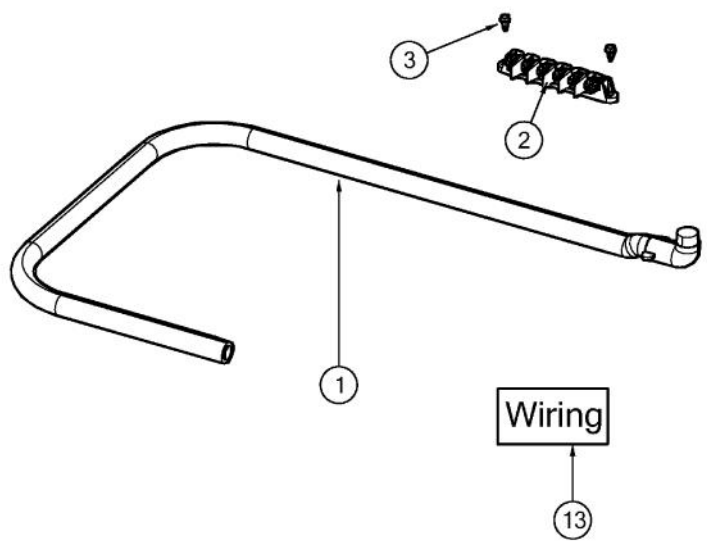

This Owner's Manual is provided and hosted by [Appliance Factory Parts](#).

VIKING VEC5366B Owner's Manual

[Shop genuine replacement parts for VIKING VEC5366B](#)

[Find Your VIKING Range Hoods Parts - Select From 411 Models](#)

----- Manual continues below -----

Ref #	Part Number	Qty.	Description
1	040063-000	1	BOX, ELEMENT, MTG, 36
2	026923-000	11	CLIP, SPRING, ELECTRIC ELEMENT
3	040064-000	1	BOX, BURNER, 36
4	044546-000	1	CLAMP, CONDUIT
5	PD030029	2	SELF RETAINING NUT (1/4-20)
6	PD020004	2	10X3/8PH.HD.TYPE 25 REPL PD040125
7	038618-000	2	BRACKET, HOLD
8	PD010027	2	EYE BOLT-VGSU101/161
9	PD020046	4	NO.8 X 1/2 SCREWS
10	003860-000	1	NO.10-18 X .500 FASTNR,SCR,HXWH,STL,ZPLT

Ref #	Part Number	Qty.	Description
1	036549-000	1	CONDUIT, D3 45 COOKTOP
2	PE070231	1	TERMINAL BLOCK - 6 POLE (HEYCO)
3	003860-000	16	NO.10-18 X .500 FASTNR,SCR,HXWH,STL,ZPLT
4	031728-000	3	SINGLE INFINITE SWITCH
5	031734-000	1	TRIPLE INFINITE SWITCH
6	031373-000	1	TRIPLE 3200W (1100/1000/1100) ELEMENT
7	031377-000	2	EGO SINGLE 1200W
8	040617-000	1	ELEMENT, BRIDGE
9	031376-000	1	DOUBLE 2000W (1000/1000) ELEMENT
10	PE050077	7	INDICATOR LIGHT
11	041593-000	7	BRKT, LIGHT, IND
12	031733-000	2	DUAL INFINITE SWITCH
13	042805-000	1	WIRE HARNESS, ELEC, COOKTOP, 36, 5 SERIES

Ref #	Part Number	Qty.	Description
1	040040-000	1	COOKTOP, ASM, ELECTRIC, 36
2	PD030006	2	CAPPED WASHER PAL NUT
3	040029-000	1	LOGO, COOKTOP
4	040186-000	6	ELEC, KNOB, ASM