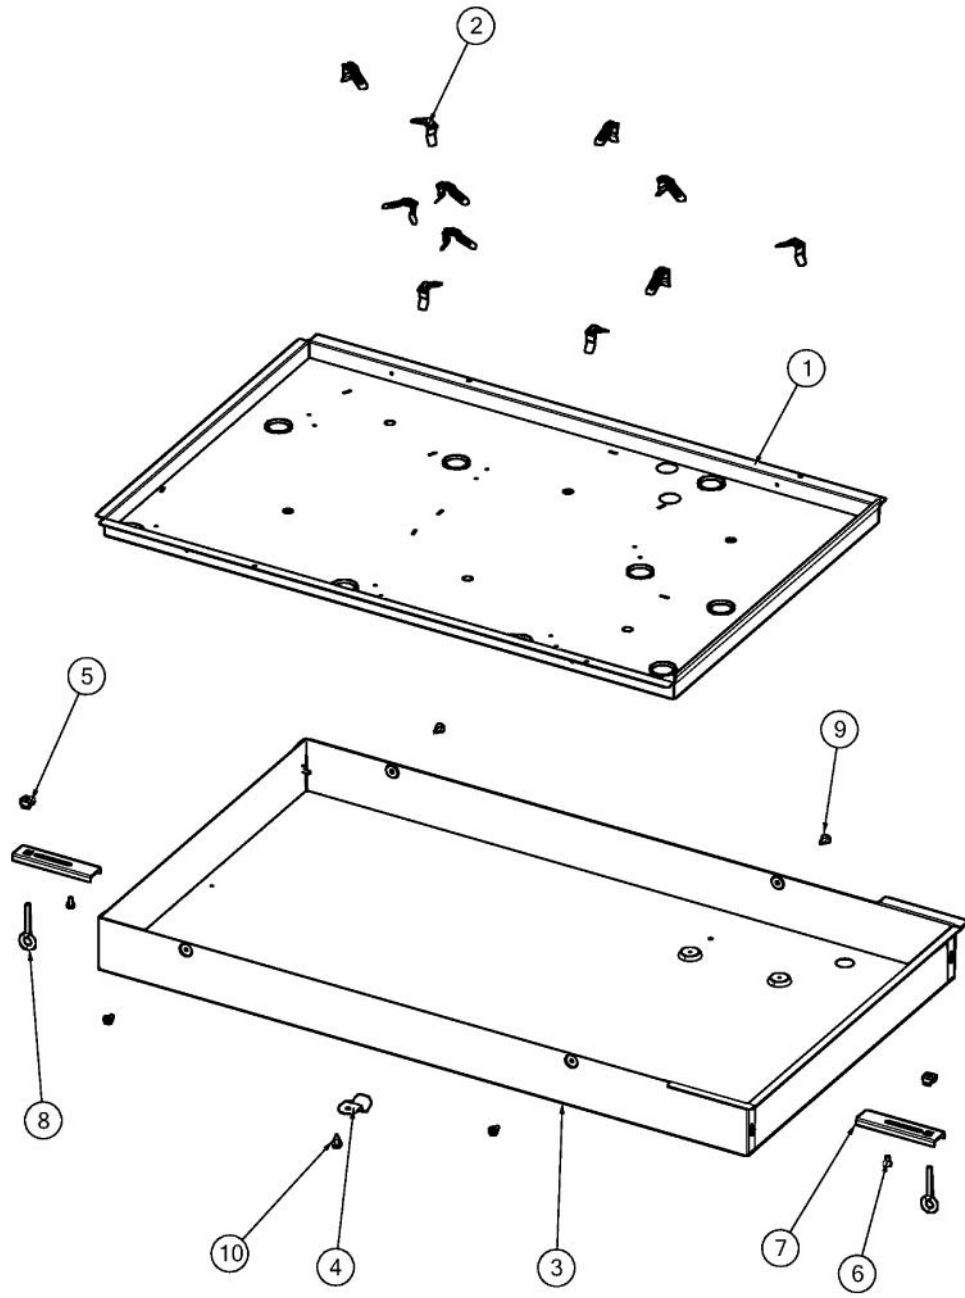

This Owner's Manual is provided and hosted by [Appliance Factory Parts](#).

VIKING VEC5366B Owner's Manual

[Shop genuine replacement parts for VIKING VEC5366B](#)

[Find Your VIKING Range Hoods Parts - Select From 411 Models](#)

----- Manual continues below -----

Ref #	Part Number	Qty.	Description
1	040063-000	1	BOX, ELEMENT, MTG, 36
2	026923-000	11	CLIP, SPRING, ELECTRIC ELEMENT
3	040064-000	1	BOX, BURNER, 36
4	044546-000	1	CLAMP, CONDUIT
5	PD030029	2	SELF RETAINING NUT (1/4-20)
6	PD020004	2	10X3/8PH.HD.TYPE 25 REPL PD040125
7	038618-000	2	BRACKET, HOLD
8	PD010027	2	EYE BOLT-VGSU101/161
9	PD020046	4	NO.8 X 1/2 SCREWS
10	003860-000	1	NO.10-18 X .500 FASTNR,SCR,HXWH,STL,ZPLT

Ref #	Part Number	Qty.	Description
1	036549-000	1	CONDUIT, D3 45 COOKTOP
2	PE070231	1	TERMINAL BLOCK - 6 POLE (HEYCO)
3	003860-000	16	NO.10-18 X .500 FASTNR,SCR,HXWH,STL,ZPLT
4	031728-000	3	SINGLE INFINITE SWITCH
5	031734-000	1	TRIPLE INFINITE SWITCH
6	031373-000	1	TRIPLE 3200W (1100/1000/1100) ELEMENT
7	031377-000	2	EGO SINGLE 1200W
8	040617-000	1	ELEMENT, BRIDGE
9	031376-000	1	DOUBLE 2000W (1000/1000) ELEMENT
10	PE050077	7	INDICATOR LIGHT
11	041593-000	7	BRKT, LIGHT, IND
12	031733-000	2	DUAL INFINITE SWITCH
13	042805-000	1	WIRE HARNESS, ELEC, COOKTOP, 36, 5 SERIES

Ref #	Part Number	Qty.	Description
1	040040-000	1	COOKTOP, ASM, ELECTRIC, 36
2	PD030006	2	CAPPED WASHER PAL NUT
3	040029-000	1	LOGO, COOKTOP
4	040186-000	6	ELEC, KNOB, ASM