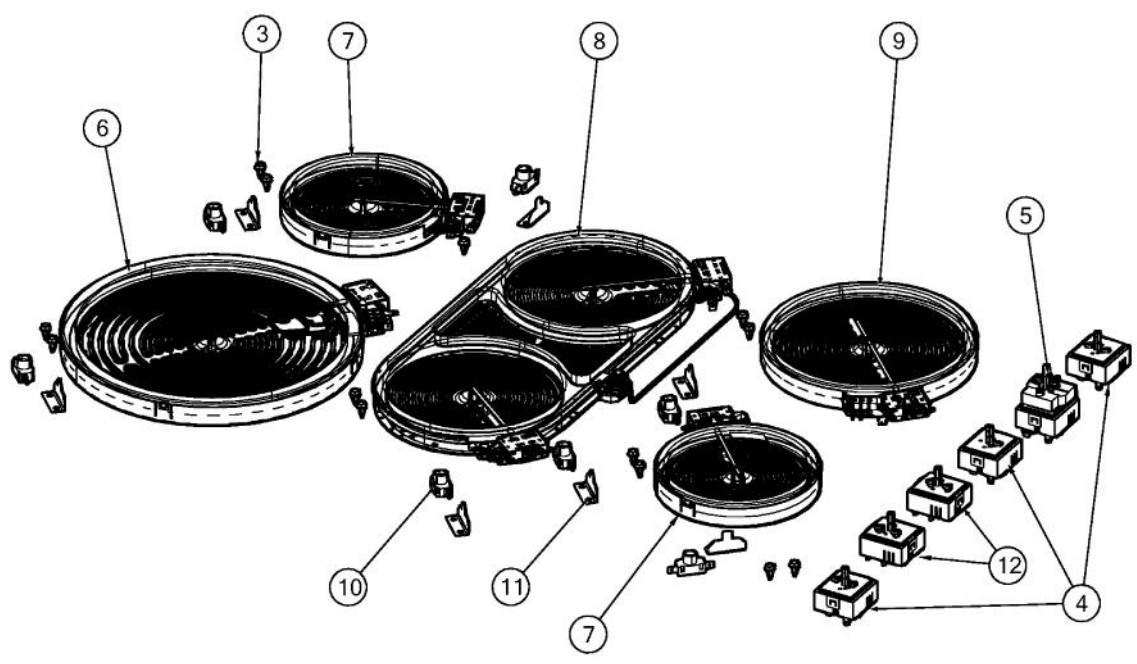

This Owner's Manual is provided and hosted by [Appliance Factory Parts](#).

VIKING VEC5366B Owner's Manual

[Shop genuine replacement parts for VIKING VEC5366B](#)

[Find Your VIKING Range Hoods Parts - Select From 411 Models](#)

----- Manual continues below -----

Ref #	Part Number	Qty.	Description
1	040063-000	1	BOX, ELEMENT, MTG, 36
2	026923-000	11	CLIP, SPRING, ELECTRIC ELEMENT
3	040064-000	1	BOX, BURNER, 36
4	044546-000	1	CLAMP, CONDUIT
5	PD030029	2	SELF RETAINING NUT (1/4-20)
6	PD020004	2	10X3/8PH.HD.TYPE 25 REPL PD040125
7	038618-000	2	BRACKET, HOLD
8	PD010027	2	EYE BOLT-VGSU101/161
9	PD020046	4	NO.8 X 1/2 SCREWS
10	003860-000	1	NO.10-18 X .500 FASTNR,SCR,HXWH,STL,ZPLT

Ref #	Part Number	Qty.	Description
1	036549-000	1	CONDUIT, D3 45 COOKTOP
2	PE070231	1	TERMINAL BLOCK - 6 POLE (HEYCO)
3	003860-000	16	NO.10-18 X .500 FASTNR,SCR,HXWH,STL,ZPLT
4	031728-000	3	SINGLE INFINITE SWITCH
5	031734-000	1	TRIPLE INFINITE SWITCH
6	031373-000	1	TRIPLE 3200W (1100/1000/1100) ELEMENT
7	031377-000	2	EGO SINGLE 1200W
8	040617-000	1	ELEMENT, BRIDGE
9	031376-000	1	DOUBLE 2000W (1000/1000) ELEMENT
10	PE050077	7	INDICATOR LIGHT
11	041593-000	7	BRKT, LIGHT, IND
12	031733-000	2	DUAL INFINITE SWITCH
13	042805-000	1	WIRE HARNESS, ELEC, COOKTOP, 36, 5 SERIES

Ref #	Part Number	Qty.	Description
1	040040-000	1	COOKTOP, ASM, ELECTRIC, 36
2	PD030006	2	CAPPED WASHER PAL NUT
3	040029-000	1	LOGO, COOKTOP
4	040186-000	6	ELEC, KNOB, ASM