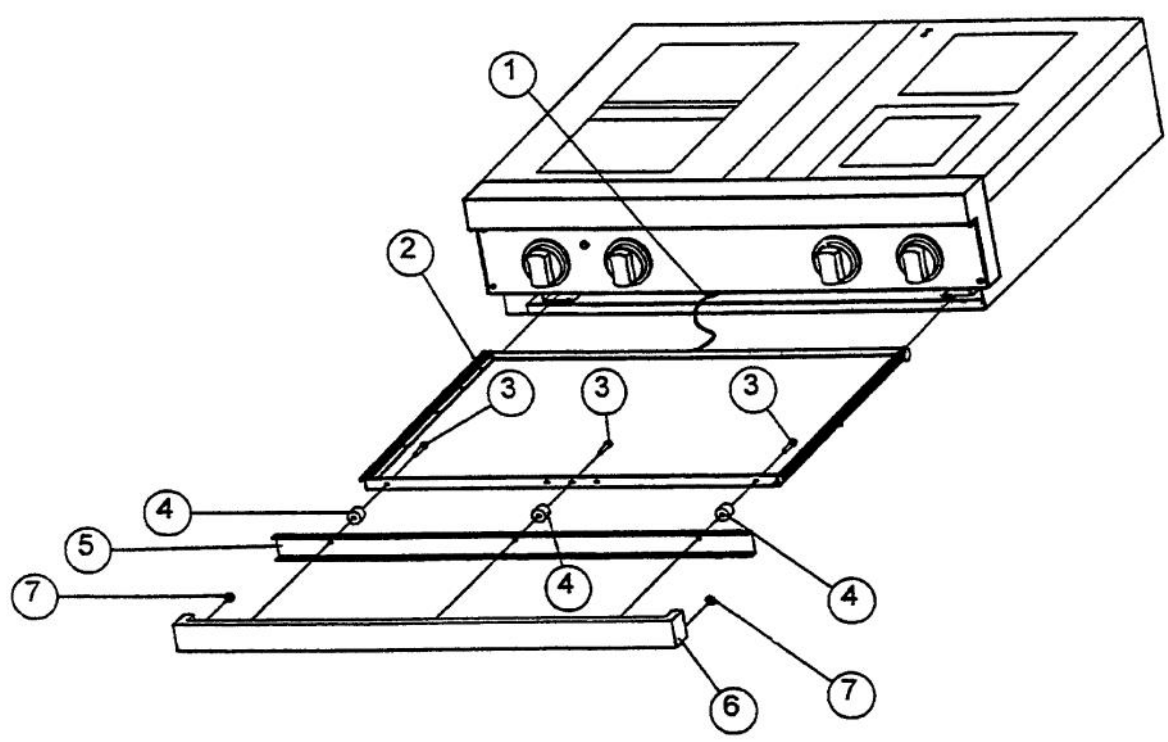

Ref #	Part Number	Qty.	Description
1	G4002752		DRIP TRAY GROUND WIRE (VDSC)
2	B3002766		DRIP TRAY (W/OUT EMBOSS) 30
3	PD020049		NO.10 X 1 1/4 PH. PAN HD. T(A)
4	PD040028		BUSHING(.194ID/.750OD/.750LONG)
5	B2002589		DRIP TRAY HAN BACK PLATE (VDSC30)
6	G3002584		DRIP TRAY HANDLE - SS (BEFORE 03/2404)
	G9302585PVD		FALSE DRIP TRAY HANDLE - BR
7	PD040004		GROMMET BUMPER
NI	PK000009		RUNNER, DRIP TRAY - LH (VGRT)
NI	PK000010		RUNNER, DRIP TRAY - RH (VGRT)