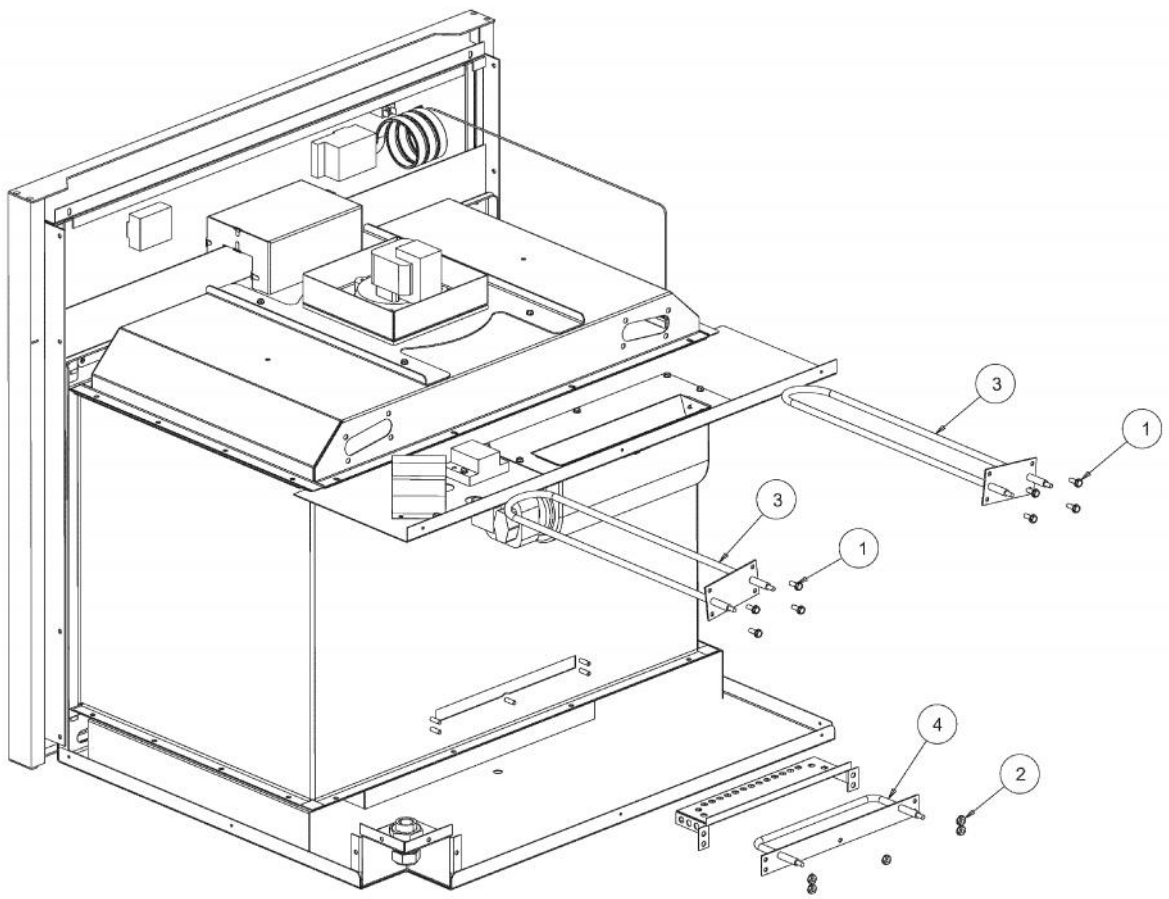

----- Manual continues below -----

Ref #	Part Number	Qty.	Description
1	PS600020		SCREW, 6X1/4 HEX HEAD MACHINE SCREW (HHM632-1/4-IN...
2	PS600021		SCREW, 8X1/4 HEX HEAD MACHINE SCREW (HHM832-1/4-IN...
3	PJ030011		SWITCH (2-POSITION) VESO105
4	PE050023		OVEN IND. LIGHT (LENS & BEZEL)
5	PE050024		OVEN IND. LIGHT (LIGHT HOUSING)
6	PB010258		SMOKER THERMOSTAT KNOB
7	PB010257		SELECTOR KNOB
8	PB010256		THERMOSTAT OUTDOOR SMOKER
9	PB010208		BEZEL, CHROME PLATE
10	PS600030		CONTROL PANEL (MMI-22051) VEOS

Ref #	Part Number	Qty.	Description
1	PS600004		SCREW, 10 X 3/8 HEX WASHER HD (HWH1032X3/8-STL-Z1-T...
2	PS600003		KEPS NUT, 10-32 ZINC (KEP1032-STL-Z) VEOS
3	PS600001		ELEMENT - 750 WATT (877818-001) VEOS
4	PS600002		ELEMENT - 300 WATT (877819-001) VEOS