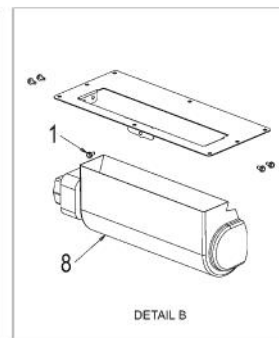

Ref #	Part Number	Qty.	Description
1	PS600008		SCREW, 8X3/8 HEX WASHER HD SELF DRILLING (SSTEKNO...
2	PS600009		SCREW, 8X1 HEX HD SELF DRILLING (SSTEKNO.8X1) VEOS
3	PS600003		KEPS NUT, 10-32 ZINC (KEP1032-STL-Z) VEOS
4	PS600010		SCREW, 8X1/2 HEX WASHER HD ZINC (HWH832X1/2-STL-Z1...
5	PS600011		POWER DISTRIBUTION BLOCK (BUS117252) VEOS
6	PS600012		STRAIN RELIEF (AFTCG75A560) VEOS
7	PS600013		DEFINITE PURPOSE CONTACTOR (GECCR453CA1AAA) VE...
8	PE050075		DESIGNER COOLING FAN
9	PS600014		CONVECTION FAN MOTOR (J238-150-15/19) VEOS
10	PS600015		FAN INSULATION (FIRESAFE) VEOS
11	PS600016		BLOWER WHEEL (22025-17) VEOS
12	PS600017		POWER CORD (06-07-07464)