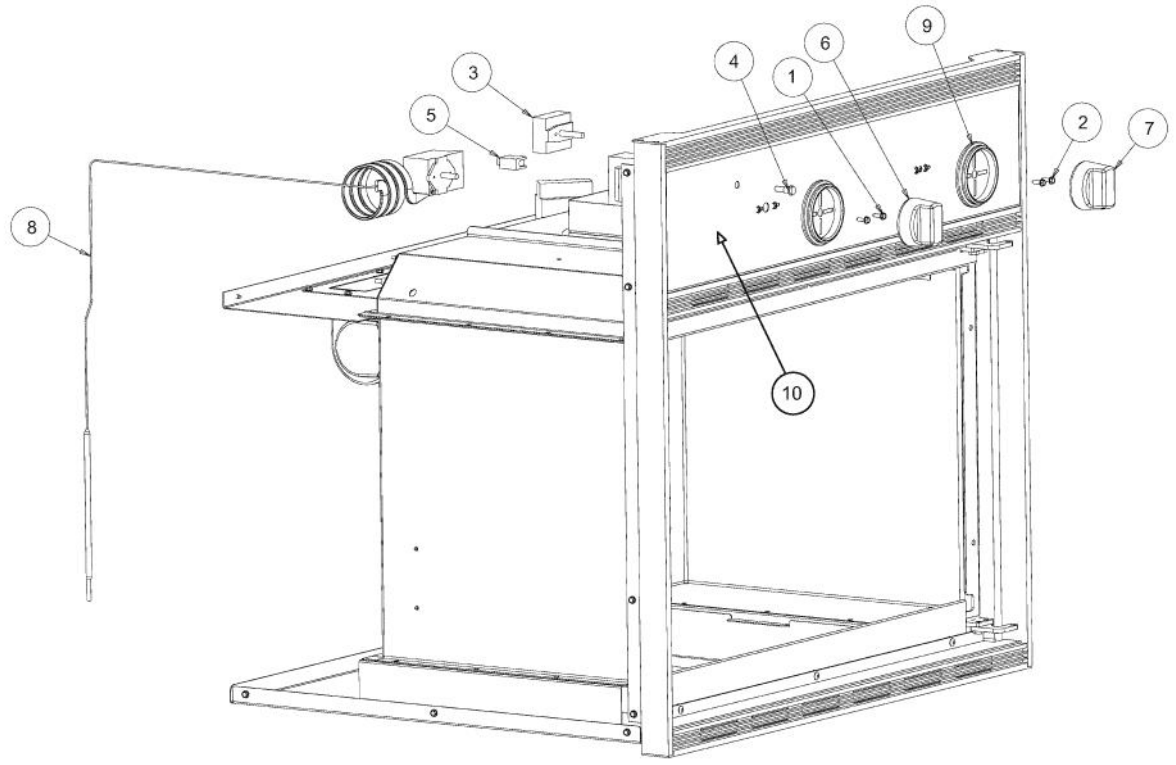

----- Manual continues below -----

Ref #	Part Number	Qty.	Description
1	PS600020		SCREW, 6X1/4 HEX HEAD MACHINE SCREW (HHM632-1/4-IN...
2	PS600021		SCREW, 8X1/4 HEX HEAD MACHINE SCREW (HHM832-1/4-IN...
3	PJ030011		SWITCH (2-POSITION) VESO105
4	PE050023		OVEN IND. LIGHT (LENS & BEZEL)
5	PE050024		OVEN IND. LIGHT (LIGHT HOUSING)
6	PB010258		SMOKER THERMOSTAT KNOB
7	PB010257		SELECTOR KNOB
8	PB010256		THERMOSTAT OUTDOOR SMOKER
9	PB010208		BEZEL, CHROME PLATE
10	PS600030		CONTROL PANEL (MMI-22051) VEOS

Ref #	Part Number	Qty.	Description
1	PS600004		SCREW, 10 X 3/8 HEX WASHER HD (HWH1032X3/8-STL-Z1-T...
2	PS600003		KEPS NUT, 10-32 ZINC (KEP1032-STL-Z) VEOS
3	PS600001		ELEMENT - 750 WATT (877818-001) VEOS
4	PS600002		ELEMENT - 300 WATT (877819-001) VEOS