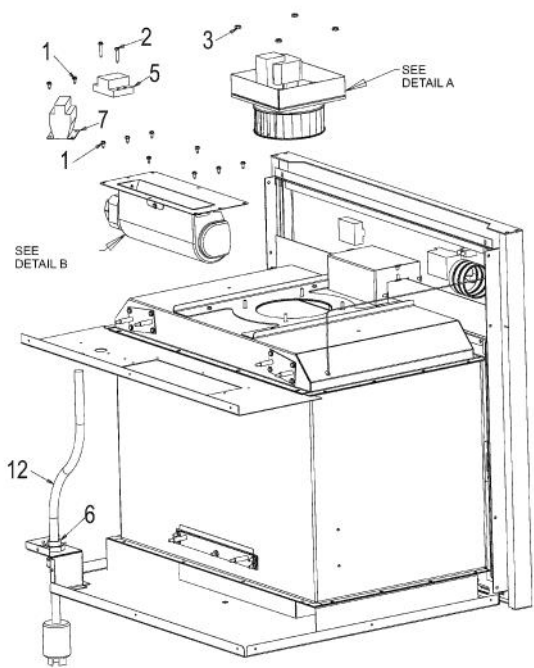

----- Manual continues below -----

Ref #	Part Number	Qty.	Description
1	PS600020		SCREW, 6X1/4 HEX HEAD MACHINE SCREW (HHM632-1/4-IN...
2	PS600021		SCREW, 8X1/4 HEX HEAD MACHINE SCREW (HHM832-1/4-IN...
3	PJ030011		SWITCH (2-POSITION) VESO105
4	PE050023		OVEN IND. LIGHT (LENS & BEZEL)
5	PE050024		OVEN IND. LIGHT (LIGHT HOUSING)
6	PB010258		SMOKER THERMOSTAT KNOB
7	PB010257		SELECTOR KNOB
8	PB010256		THERMOSTAT OUTDOOR SMOKER
9	PB010208		BEZEL, CHROME PLATE
10	PS600030		CONTROL PANEL (MMI-22051) VEOS

Ref #	Part Number	Qty.	Description
1	PS600004		SCREW, 10 X 3/8 HEX WASHER HD (HWH1032X3/8-STL-Z1-T...
2	PS600003		KEPS NUT, 10-32 ZINC (KEP1032-STL-Z) VEOS
3	PS600001		ELEMENT - 750 WATT (877818-001) VEOS
4	PS600002		ELEMENT - 300 WATT (877819-001) VEOS

Ref #	Part Number	Qty.	Description
1	PS600007		SCREW, 10 X 3/8 HEX WASHER HD SELF DRILLING (SSTEK...
2	PS600005		UPPER ACCESS PLATE (MM1-0002) VEOS
3	PS600006		LOWER ACCESS PLATE (MM1-0003) VESO

Ref #	Part Number	Qty.	Description
1	PS600008		SCREW, 8X3/8 HEX WASHER HD SELF DRILLING (SSTEKNO...
2	PS600009		SCREW, 8X1 HEX HD SELF DRILLING (SSTEKNO.8X1) VEOS
3	PS600003		KEPS NUT, 10-32 ZINC (KEP1032-STL-Z) VEOS
4	PS600010		SCREW, 8X1/2 HEX WASHER HD ZINC (HWH832X1/2-STL-Z1...
5	PS600011		POWER DISTRIBUTION BLOCK (BUS117252) VEOS
6	PS600012		STRAIN RELIEF (AFTCG75A560) VEOS
7	PS600013		DEFINITE PURPOSE CONTACTOR (GECCR453CA1AAA) VE...
8	PE050075		DESIGNER COOLING FAN
9	PS600014		CONVECTION FAN MOTOR (J238-150-15/19) VEOS
10	PS600015		FAN INSULATION (FIRESAFE) VEOS
11	PS600016		BLOWER WHEEL (22025-17) VEOS
12	PS600017		POWER CORD (06-07-07464)

Ref #	Part Number	Qty.	Description
1	PS600008		SCREW, 8X3/8 HEX WASHER HD SELF DRILLING (SSTEKNO...
2	PS600018		SCREW, 6X3/8 FLAT HD PH (FTP HHD632X3/8) VEOS
3	PS600019		SCREW, 10 X 3/8 BUTTON HD CAP (BHC1032X3/8-SS)
4	PE040322		VEOS SIDE TRIM
5	PE040323		BOTTOM EXTRUSION
6	PE040073		TOP TRIM-EXTRUDED (VESO105/VEDO205)