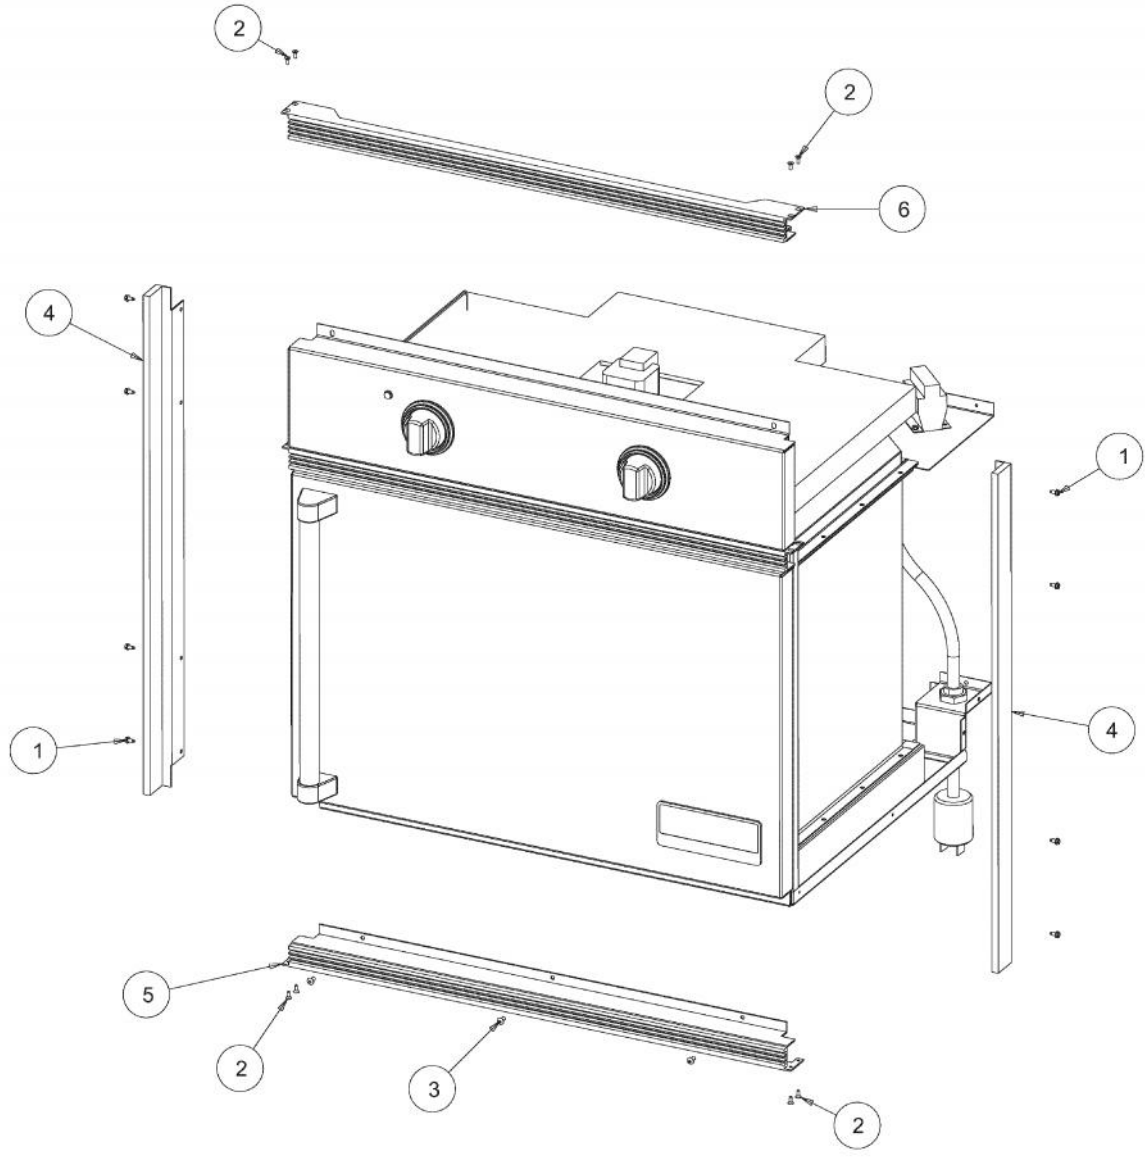

----- Manual continues below -----

Ref #	Part Number	Qty.	Description
1	PS600020		SCREW, 6X1/4 HEX HEAD MACHINE SCREW (HHM632-1/4-IN...
2	PS600021		SCREW, 8X1/4 HEX HEAD MACHINE SCREW (HHM832-1/4-IN...
3	PJ030011		SWITCH (2-POSITION) VESO105
4	PE050023		OVEN IND. LIGHT (LENS & BEZEL)
5	PE050024		OVEN IND. LIGHT (LIGHT HOUSING)
6	PB010258		SMOKER THERMOSTAT KNOB
7	PB010257		SELECTOR KNOB
8	PB010256		THERMOSTAT OUTDOOR SMOKER
9	PB010208		BEZEL, CHROME PLATE
10	PS600030		CONTROL PANEL (MMI-22051) VEOS

Ref #	Part Number	Qty.	Description
1	PS600004		SCREW, 10 X 3/8 HEX WASHER HD (HWH1032X3/8-STL-Z1-T...
2	PS600003		KEPS NUT, 10-32 ZINC (KEP1032-STL-Z) VEOS
3	PS600001		ELEMENT - 750 WATT (877818-001) VEOS
4	PS600002		ELEMENT - 300 WATT (877819-001) VEOS

Ref #	Part Number	Qty.	Description
1	PS600007		SCREW, 10 X 3/8 HEX WASHER HD SELF DRILLING (SSTEK...
2	PS600005		UPPER ACCESS PLATE (MM1-0002) VEOS
3	PS600006		LOWER ACCESS PLATE (MM1-0003) VESO

Ref #	Part Number	Qty.	Description
1	PS600008		SCREW, 8X3/8 HEX WASHER HD SELF DRILLING (SSTEKNO...
2	PS600009		SCREW, 8X1 HEX HD SELF DRILLING (SSTEKNO.8X1) VEOS
3	PS600003		KEPS NUT, 10-32 ZINC (KEP1032-STL-Z) VEOS
4	PS600010		SCREW, 8X1/2 HEX WASHER HD ZINC (HWH832X1/2-STL-Z1...
5	PS600011		POWER DISTRIBUTION BLOCK (BUS117252) VEOS
6	PS600012		STRAIN RELIEF (AFTCG75A560) VEOS
7	PS600013		DEFINITE PURPOSE CONTACTOR (GECCR453CA1AAA) VE...
8	PE050075		DESIGNER COOLING FAN
9	PS600014		CONVECTION FAN MOTOR (J238-150-15/19) VEOS
10	PS600015		FAN INSULATION (FIRESAFE) VEOS
11	PS600016		BLOWER WHEEL (22025-17) VEOS
12	PS600017		POWER CORD (06-07-07464)

Ref #	Part Number	Qty.	Description
1	PS600008		SCREW, 8X3/8 HEX WASHER HD SELF DRILLING (SSTEKNO...
2	PS600018		SCREW, 6X3/8 FLAT HD PH (FTP HHD632X3/8) VEOS
3	PS600019		SCREW, 10 X 3/8 BUTTON HD CAP (BHC1032X3/8-SS)
4	PE040322		VEOS SIDE TRIM
5	PE040323		BOTTOM EXTRUSION
6	PE040073		TOP TRIM-EXTRUDED (VESO105/VEDO205)