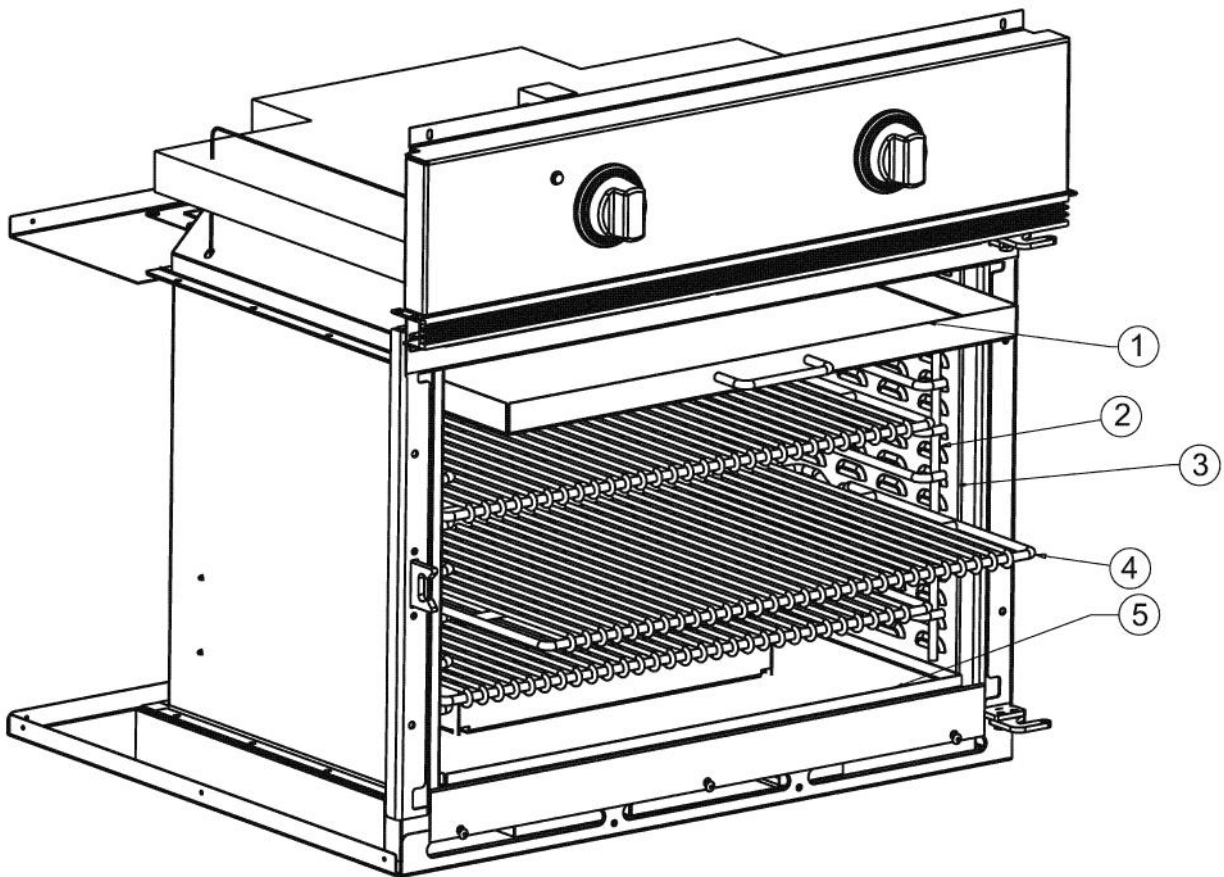

Ref #	Part Number	Qty.	Description
1	PS600027		WATER PAN WITH HANDLE (MMI-15000) VEOS
2	PB060030		RACK SUPT REPL PB060010
3	PS600028		LOUVERED SIDE PANEL (MMI-12002)
4	PB060082		SMOKER OVEN RACK
5	PS600029		DRIP PAN (MMI-12004) VEOS