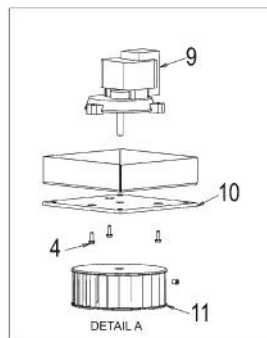

Ref #	Part Number	Qty.	Description
1	PS600008		SCREW, 8X3/8 HEX WASHER HD SELF DRILLING (SSTEKNO...
2	PS600009		SCREW, 8X1 HEX HD SELF DRILLING (SSTEKNO.8X1) VEOS
3	PS600003		KEPS NUT, 10-32 ZINC (KEP1032-STL-Z) VEOS
4	PS600010		SCREW, 8X1/2 HEX WASHER HD ZINC (HWH832X1/2-STL-Z1...
5	PS600011		POWER DISTRIBUTION BLOCK (BUS117252) VEOS
6	PS600012		STRAIN RELIEF (AFTCG75A560) VEOS
7	PS600013		DEFINITE PURPOSE CONTACTOR (GECCR453CA1AAA) VE...
8	PE050075		DESIGNER COOLING FAN
9	PS600014		CONVECTION FAN MOTOR (J238-150-15/19) VEOS
10	PS600015		FAN INSULATION (FIRESAFE) VEOS
11	PS600016		BLOWER WHEEL (22025-17) VEOS
12	PS600017		POWER CORD (06-07-07464)