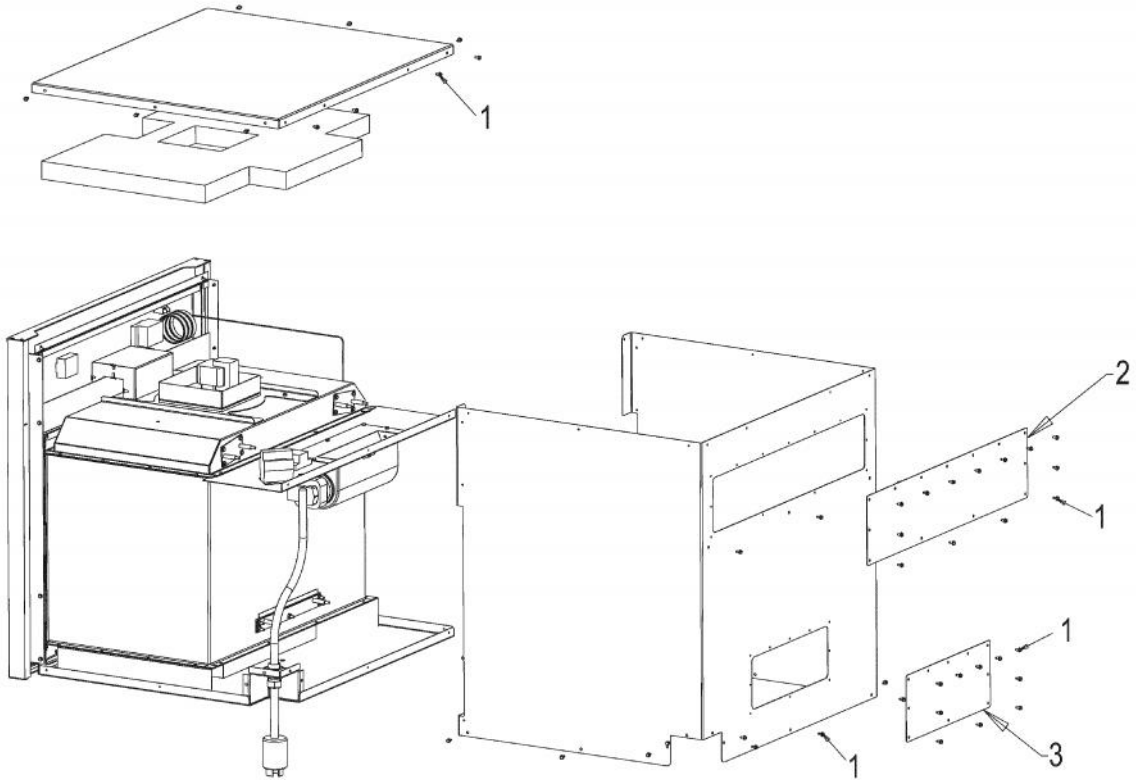

Ref #	Part Number	Qty.	Description
1	PS600007		SCREW, 10 X 3/8 HEX WASHER HD SELF DRILLING (SSTEK...
2	PS600005		UPPER ACCESS PLATE (MM1-0002) VEOS
3	PS600006		LOWER ACCESS PLATE (MM1-0003) VESO