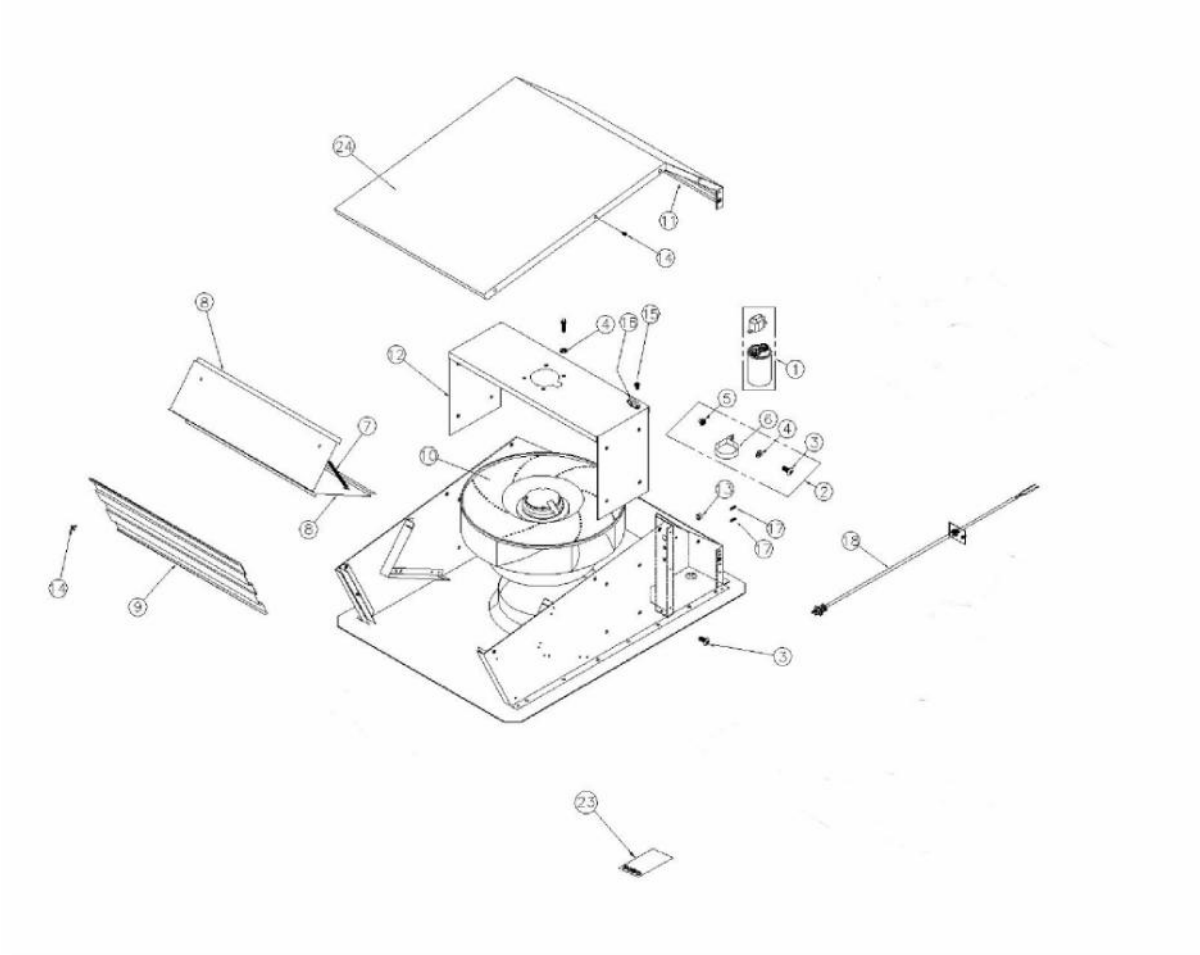

----- Manual continues below -----

Ref #	Part Number	Qty.	Description
1	PV300143	1	CAPACITOR CLAMP VEDV900
2	PV300146	1	INSTALLATION HARDWARE
3	PV300047	1	AIR BOX ASSEMBLY
4	PV300042	1	SCREW, 12-24 X /312 SLT HWH NO.2
5	PV300045	9	GROUND SCREW
6	PV300038	1	BUSHING
7	PV300031	1	GRILLE
8	PV300142	1	SUB TO PV300066 - CAPACITOR VEDV1200
9	PV300032	1	GRILLE
10	PV300138	1	SPACER RING VEDV1200
11	PV300028	1	MOTOR SUPPORT
12	PV300029	1	DAMPER FLAP
13	PV300039	1	SCREW, 8-18 X 3/8 PH TR HD
14	PV300040	12	SCREW, M6 X 1-16
15	PV300043	1	CORD CLAMP
16	PV300044	1	NUT WHIZ 1/4-20
17	PV300046	1	SCREW, 1/4 X 1/2 PH PAN HD
19	PS200021	1	AIRBOX FRONT
23	PV300154	1	DNDFT FLTR KT 97015504 RE
24	031114-001	1	COVER WITH FOAM SEAL
NI	PV300137	1	BLOWER MOTOR VEDV1200