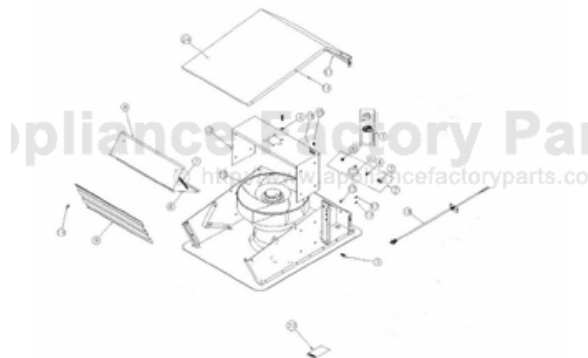

[Find Your VIKING Range Hoods Parts - Select From 411 Models](#)

----- Manual continues below -----