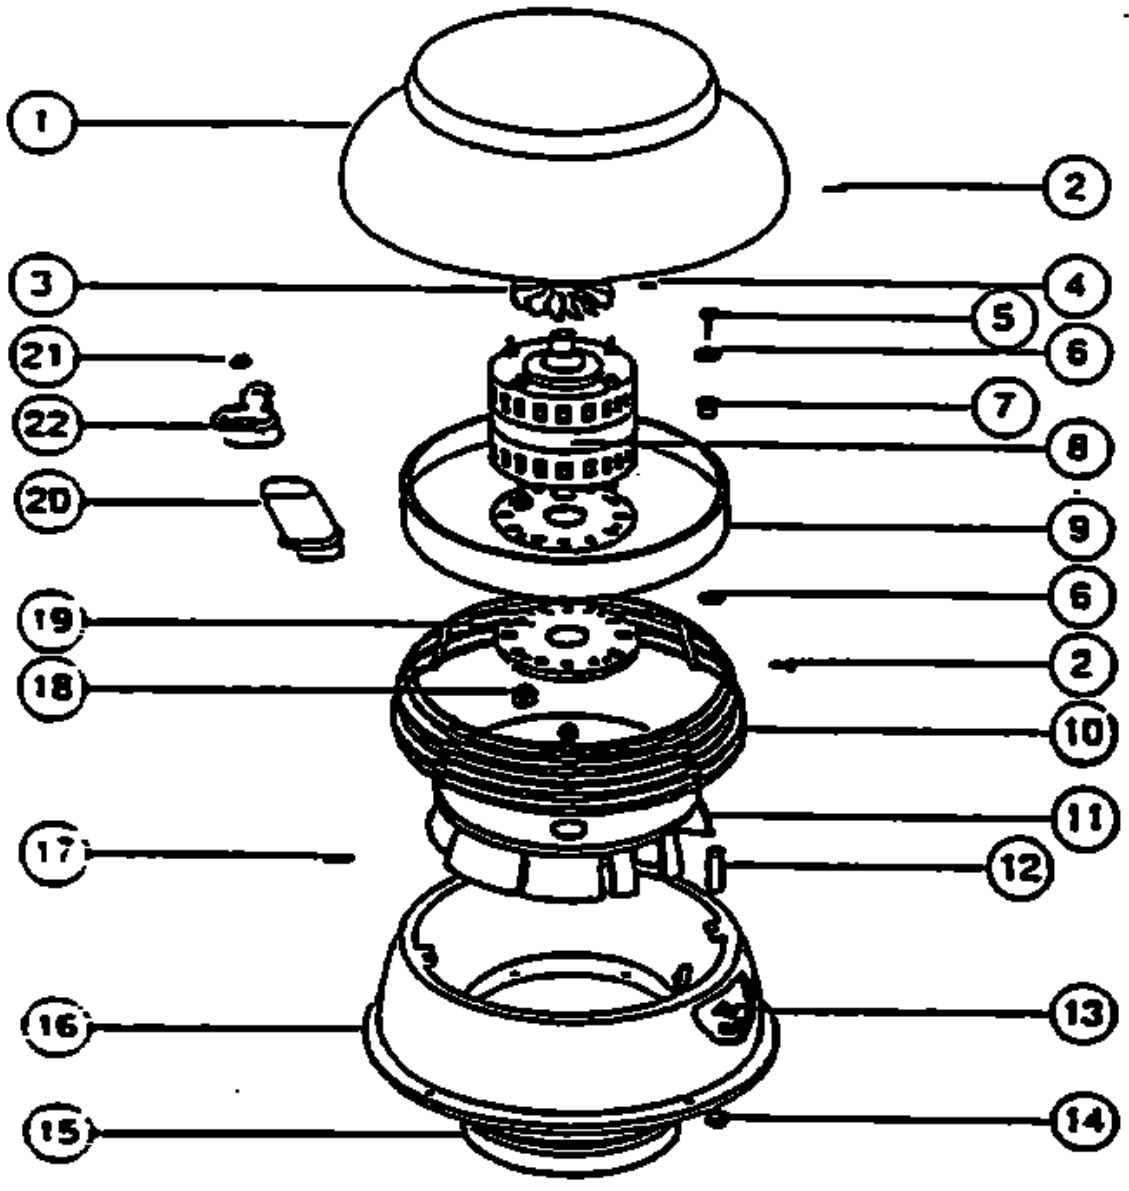

----- Manual continues below -----

Ref #	Part Number	Qty.	Description
1	PV210001		MOTOR DOME
2	PV200001		NO.8 X 3/8 PHILLUP TRUSS HEAD S.M.S.
3	PV210002		COOLING FAN BLADE
4	PV200002		SET SCREW
5	PV200003		NO.10-32 X 5/8 SIMS S.M.S.
6	PV200004		DIXON CUP WASHER
7	PV200005		GROMMET (9113)
8	PV210003		MOTOR (KA 190)
9	PV200011		MOTOR MOUNT
10	PV210007		BIRD GUARD
11	PV210004		IMPELLOR PLATE WITH BLADES
12	PV210008		LEG NO.1253
13	PV220001		3/8 REGAL CONNECTOR
14	PV200006		NO.10-32 X 1/2 WITH LOCK WASHER
15	PV200007		SLEEVE (WITH SCREWS)
16	PV210006		INNER/OUTER ASSEMBLY
17	PV200008		1/4-28 X 1/4 SET SCREW
18	PV200009		3/WLT 10-32 LOCK NUT
19	PV210005		BAFFLE PLATE
20	PV220002		CAPACITOR
21	PV200010		MOTOR NUT
22	PV200012		CAPACITOR BRACKET