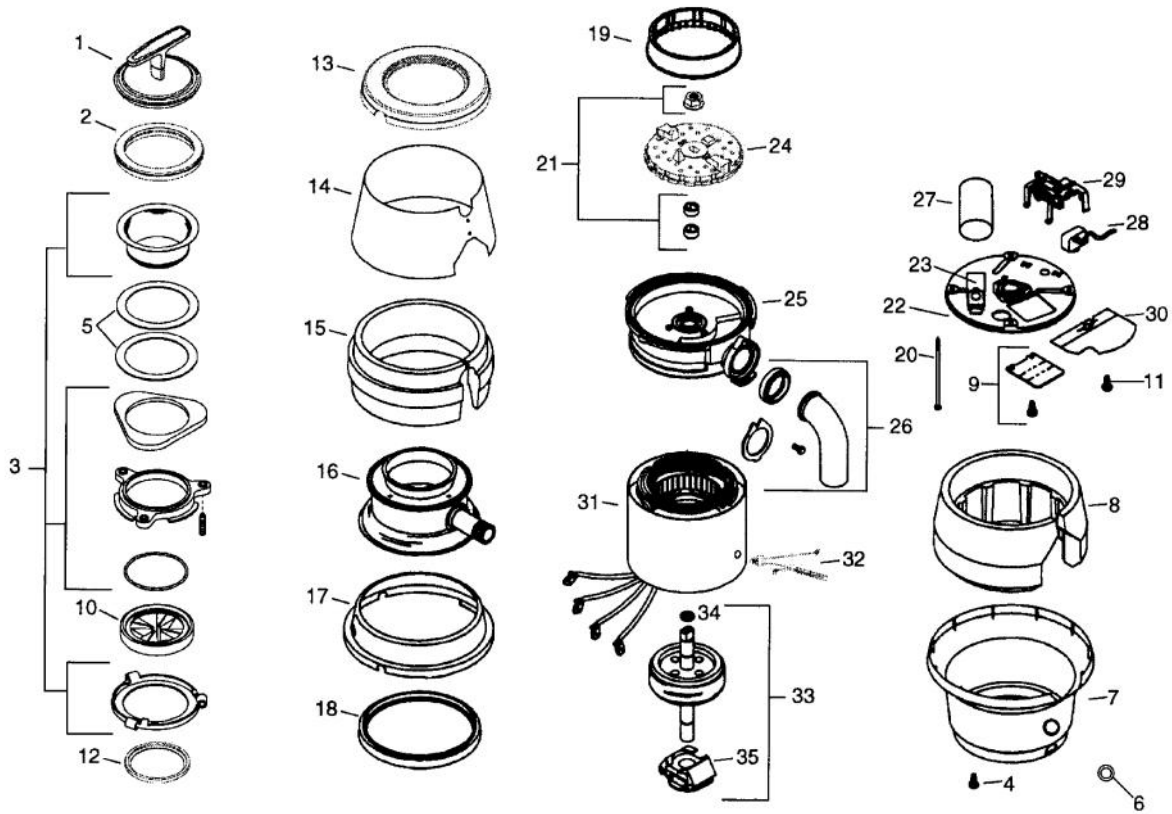

----- Manual continues below -----

Ref #	Part Number	Qty.	Description
1	PP100023		STOPPER ASSEMBLY (INC. GASKET) 74272
2	PP100024		STOPPER GASKET (05029)
3	PP100025		MOUNTING ASSEMBLY (03173EY)
4	PP100055		SCREW (70734)
5	PP100026		GASKET (08763)
6	PP100062		BUTTON CAP (74203)
7	PP100061		TRIM SHELL ASSEMBLY (74201ZZ)
8	PP100053		BOTTOM INSULATION (08834)
9	PP100052		TERMINAL COVER KIT (72647A)
10	PP100027		MOUNTING GASKET (01010A)
11	PP100051		GROUND SCREW (02466A)
12	PP100028		GASKET (05299)
13	PP100029		TRIM COVER (74143)
14	PP100030		TRIM BAND (08799)
15	PP100031		TOP INSULATION (08835)
16	PP100032		BODY CONTAINER ASSEMBLY (03559U)
17	PP100033		CLAMPING RING (01225D)
18	PP100034		BODY CONTAINER GASKET (04395)
19	PP100035		STATIONARY SHREDDER (74497A)
20	PP100050		THRU BOLT (02486A)
21	PP100036		SLEEVE AND SEAL KIT (74372)
22	PP100049		LOWER END FRAME ASSEMBLY (73390ZZ)
23	PP100048		CAPACITOR CLIP (71425)
24	PP100037		ROTATING SHREDDER (74693)
25	PP100038		UPPER END BELT (09209AA)
26	PP100039		INSTALLATION KIT (02610WL)
27	020217-000	1	CAPACITOR
28	PP100060		OVERLOAD PROTECTOR (02267CMZZ)
29	PP100045		START SWITCH (70360)
30	PP100044		WIRE SHIELD (04134)
31	PP100058		STATOR ASSEMBLY (74357)
32	PP100059		DEJAMINATOR CIRCUIT (74233)
33	PP100041		SHAFT ASSEMBLY (74356)
34	PP100042		WASHER (02642)
35	PP100043		CENTRIFUGAL SWITCH (02467)