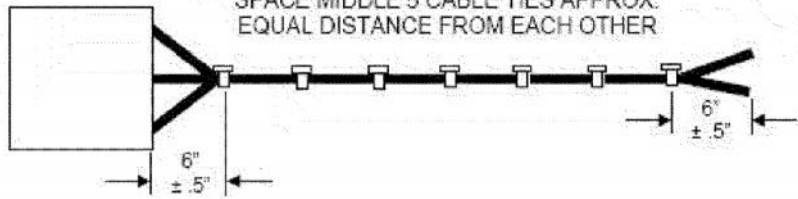

Ref #	Part Number	Qty.	Description
1	G4002814		WIRING HARNESS (LINE) (VDSC36)

1

WIRE INSERTION VIEW

2

3

WIRE INSERTION VIEW

WIRE INSERTION VIEW

Ref #	Part Number	Qty.	Description
1	PE070779		RH 8 POS SELECTOR HARNESS
2	PE070781		RH MAIN OVEN HARNESS
3	PE070780		RH REAR SELECTOR HARNESS