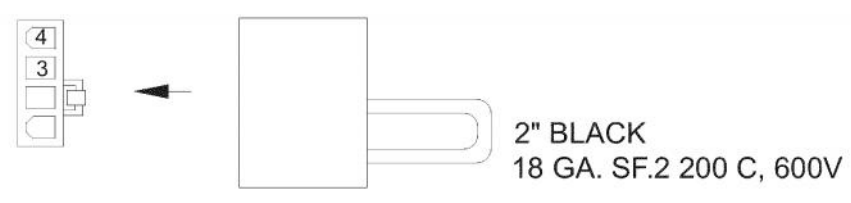

3

- 1 -
- 2 -
- 3 - BLACK
- 4 - BLACK