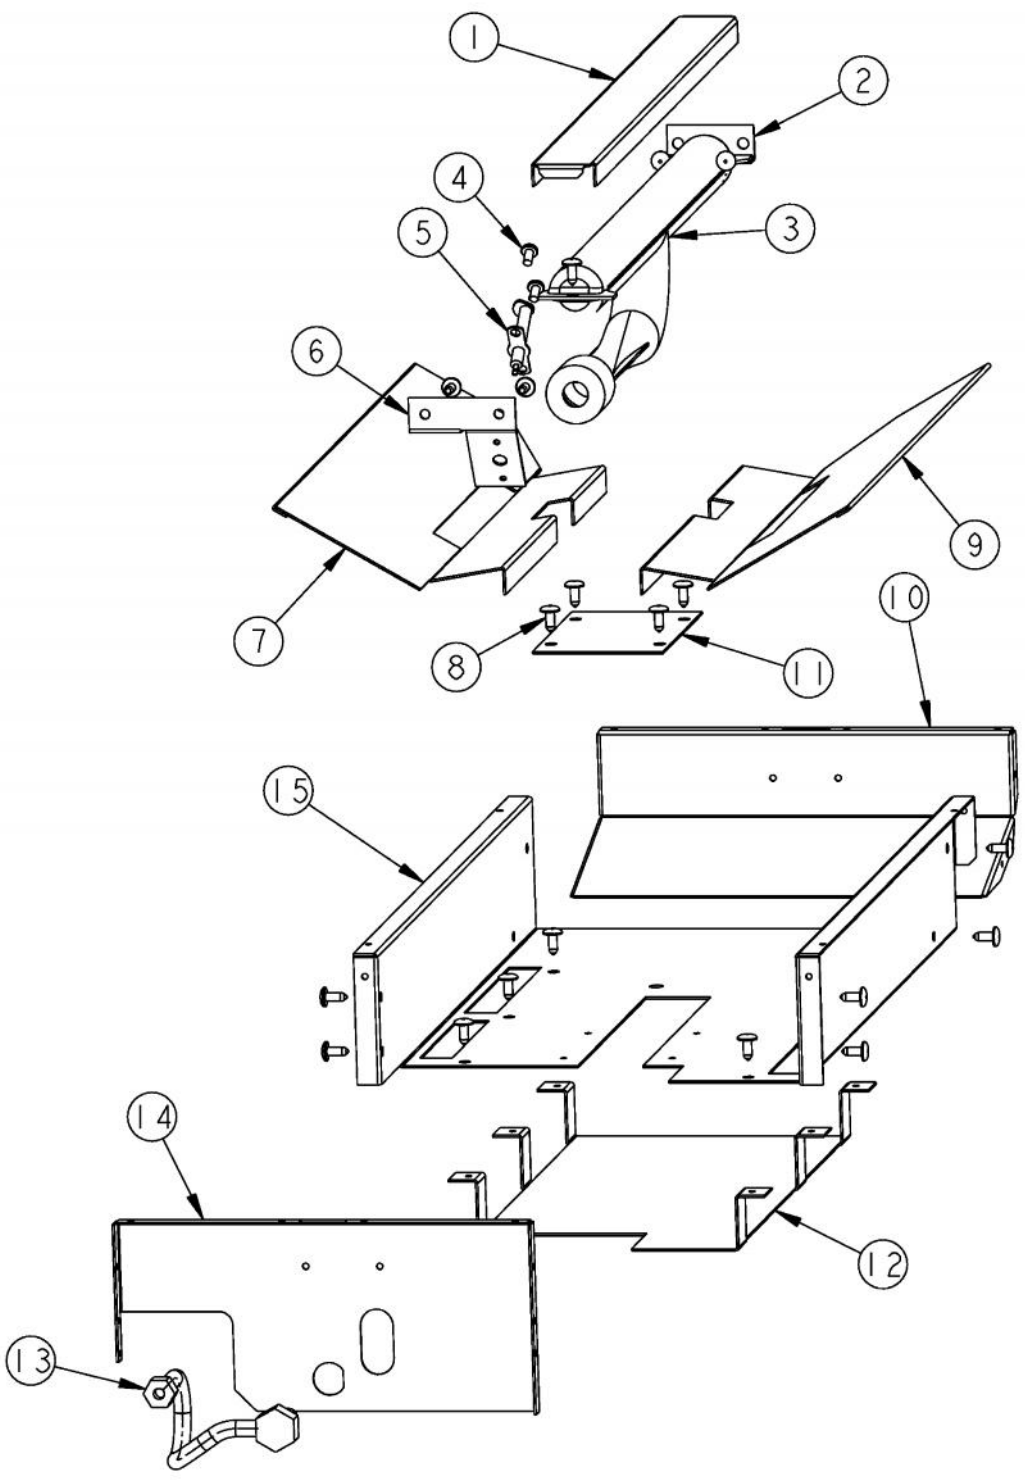

Ref #	Part Number	Qty.	Description
1	B2001140		GRILL FLAME SHIELD (VGRT)
2	A2001132		REAR GRILL BURNER BRKT (VGRT)
3	PB050077		GRILL BURNER
4	PD020004		10X3/8PH.HD.TYPE 25 REPL PD040125
5	PA020028		SPARK IGNITER
6	A2001633		GRILL FRONT SPARKER BRKT (VGRC)
7	B2009846		HEAT DEFLECTOR
8	PD020002		10 X 1/2 PH.TR.HD.SMS.
9	B20010163		HEAT DEFLECTOR
10	A2001855		GRILL BACK - (VGRC605)
11	A1001862		GRILL VENTURI COVER (VGRC605)
12	A2001863		GRILL BTM SHIELD (VGRC605)
13	PB020025		TUBING-GRILL (REVISED) REP PB020021
14	A2001631		GRILL BOX FRONT (VGRC)
15	A2001852		GRILL BOX - (VGRC605)