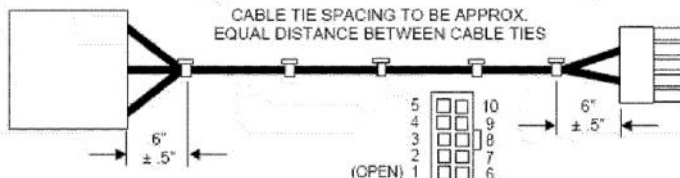

Ref #	Part Number	Qty.	Description
1	G4002814		WIRING HARNESS (LINE) (VDSC36)

1

WIRE INSERTION VIEW

2

3

WIRE INSERTION VIEW

WIRE INSERTION VIEW

Ref #	Part Number	Qty.	Description
1	PE070779		RH 8 POS SELECTOR HARNESS
2	PE070781		RH MAIN OVEN HARNESS
3	PE070780		RH REAR SELECTOR HARNESS