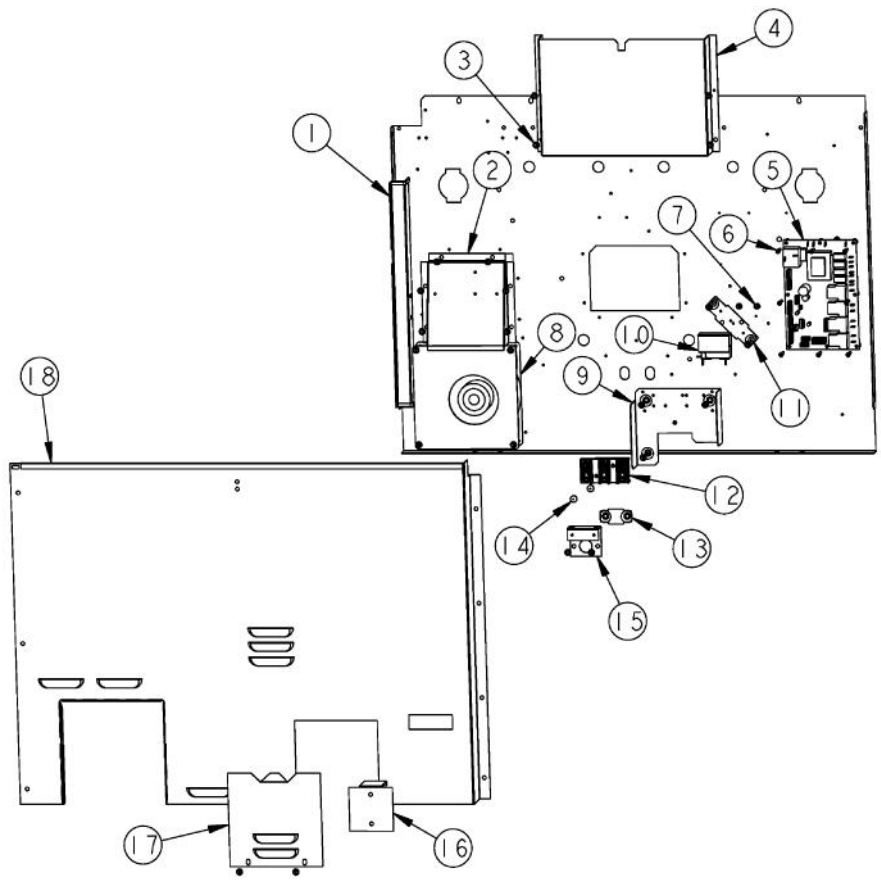

Ref #	Part Number	Qty.	Description
1	A2000210		WIRE CHANNEL
2	A2002180		COOLING FAN HOUSING (VDSC)
3	PD020003		NO.10 X 1/2 T(A) HEX WASHER HEAD
4	A2002790		AIR FLUE (LARGE-BACK) VDSC365)
5	PE070786		ELECTRONIC CONTROL BOARD
6	PD020185		NO.6 X 1 PAN HEAD SCREW
7	PD020044		NO.8-32 X 1/4 PH. TR. HD. M.S.
8	PE050026		COOLING FAN (VDSC)
9	A2002193		ELECTRICAL MOUNTING BRKT (VDSC)
10	PJ030002		AUTO RESET (SELF-CLEAN) VDSC
11	A1002456		THERMO-DISC BRKT (VDSC)
12	PE070147		TERMINAL BLOCK
13	A1002457		POWER CORD MOUNTING STRAP (VDSC)
14	PD020014		10X3/4 PH TR HD SMS
15	A2002195		POWER CORD MOUNTING BRKT (VDSC)
16	A2002654		ANTI-TIP DEVICE (VDSC)
17	A2002454		BACK COVER ACCESS DOOR
18	A20015483		VDSC36 OVEN BACK