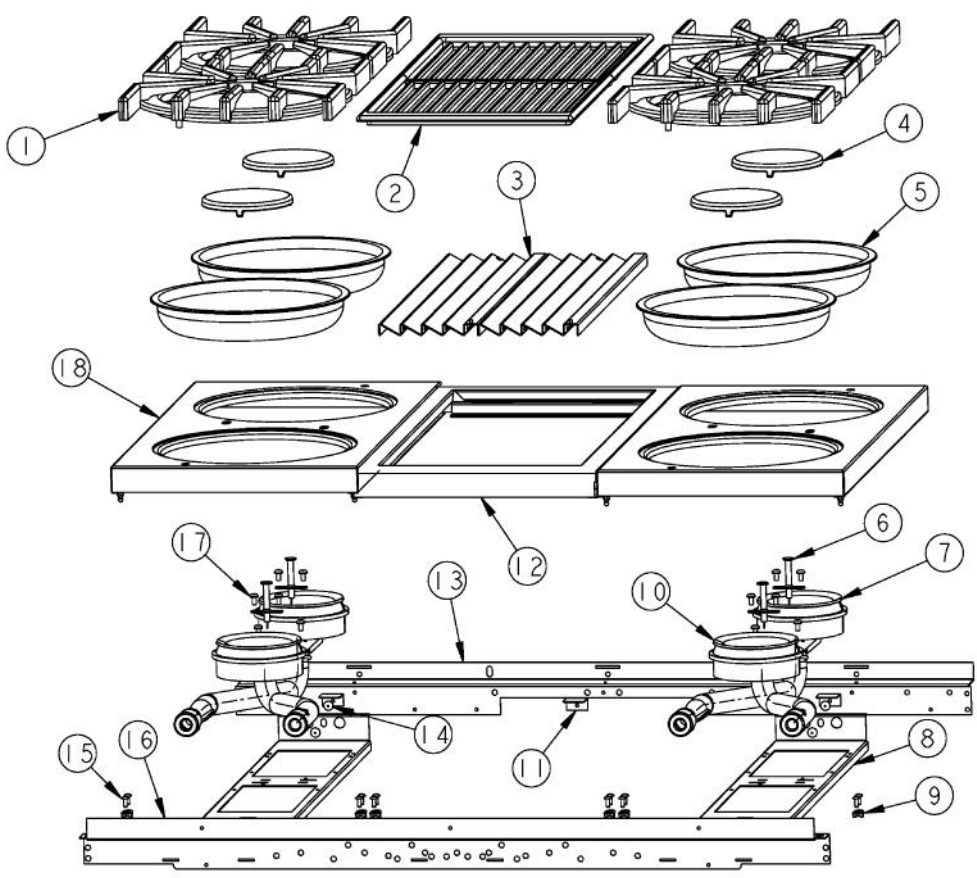

### Owner's Manual

[Shop genuine replacement parts for VIKING](#)  
[VDSC365-4Q\\_AFTER\\_9-12-06](#)

[Find Your VIKING Range Hoods Parts - Select From 411 Models](#)

----- Manual continues below -----

Ref #	Part Number	Qty.	Description
1	G3001585		36 LANDING LEDGE
2	PA070001		PRESSURE REGULATOR (NAT.)
3	PA010157		SUB TO 003515-000 - RANGE TOP BURNER VALVE
4	PA010159		SUB TO 003536-000 - RANGE GRILL VALVE
5	PJ030001		SELECTOR SWITCH (8-POSITION) VDSC
6	PA010012		ROPER PLUG
7	PJ030037		SUB TO PS500033 - SELF CLEAN THERMOSTAT
8	PA020045		IGNITOR SWITCH
9	PD010003		10-24 X 1/2 PH.TR.HD.SERD.M.S.
10	PD020002		10 X 1/2 PH.TR.HD.SMS.
11	A1001138		MANIFOLD BRKT
12	PA050114		MANIFOLD
13	PE050024		OVEN IND. LIGHT (LIGHT HOUSING)
14	PD030005		SELF RETAINING NUT
15	PD020033		SRW-NO.10-24X1/2T(23)PH.WFR HD (NKL)
16	B92010439		CONTROL PANEL VDSC36-4Q
17	PB010208		BEZEL, CHROME PLATE
	PB010209		BEZEL BRASS
18	PB010206		VGSC,VGRC,VGRT TOP BURNER KNOB(BK)
	PB010207		VGSC,VGRC,VGRT TOP BURNER KNOB(WH)
19	PB010129		THERMOSTAT KNOB XBKX (VDSC)
	PB010130		THERMOSTAT KNOB XWHX (VDSC)
20	PD020006		NO.6-32 X 1/4 PH.PAN HD. T(F)
21	PB010230		OVEN SELECT. KNOBXBKX VDSC307
	PB010231		OVEN SELECT. KNOBXWHX VDSC307
22	PA010122		VGRC/IC/RT GRILL KNOB (BK)
	PA010123		VGRC/IC/RT GRILL KNOB (WH)
23	PE050016		OVEN LIGHT SWITCH - XBKX (WES-GAR)
	PE050017		OVEN LIGHT SWITCH - XWHX (WES-GAR)
24	PD020046		NO.8 X 1/2 SCREWS
25	PE050023		OVEN IND. LIGHT (LENS & BEZEL)
26	PD020032		SRW-8(A)X3/8PH.WFR HD 7/16DIAXNICL
27	PD010012		VALVE BOLT 1/4-20 UNC-2B 5/16 M.S.