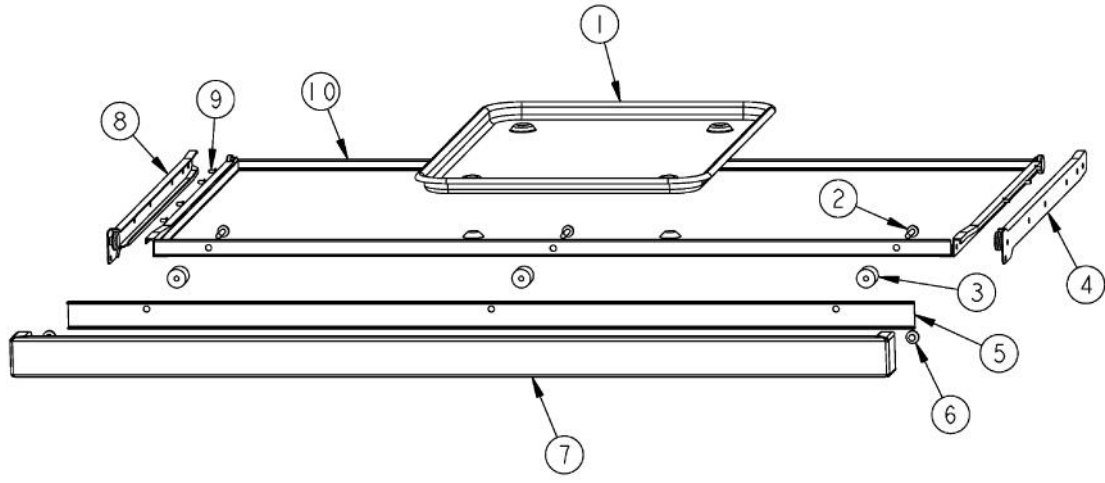

Ref #	Part Number	Qty.	Description
1	PB080061		GREASE PAN
2	PD020049		NO.10 X 1 1/4 PH. PAN HD. T(A)
3	PD040028		BUSHING(.194ID/.750OD/.750LONG)
4	PK000008		DRIP TRAY GUIDE - RH
5	A20010692		DRIP TRAY HANDLE BACK 36
6	PD040004		GROMMET BUMPER
7	G30010696		DRIP TRAY HANDLE ASSY 36
	G93011459PVD		DRIP TRAY HANDLE ASSY 36 PVD
8	PK000007		DRIP TRAY GUIDE - LH (VGRT)
9	PC040010		POP RIVET
10	G30010455		36 DRIP TAY ASSY