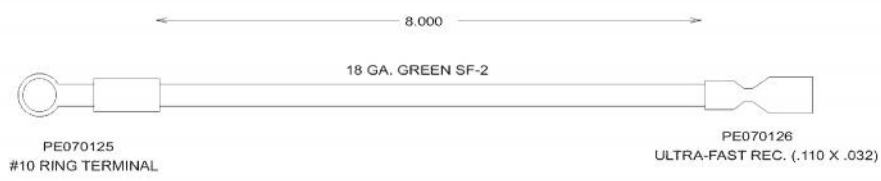

1

2

3

- 1 -
- 2 -
- 3 - BLACK
- 4 - BLACK