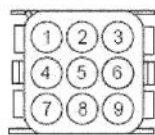

Ref #	Part Number	Qty.	Description
1	G4002814		WIRING HARNESS (LINE) (VDSC36)

1

WIRE INSERTION VIEW

2

3

WIRE INSERTION VIEW

WIRE INSERTION VIEW

Ref #	Part Number	Qty.	Description
1	PE070779		RH 8 POS SELECTOR HARNESS
2	PE070781		RH MAIN OVEN HARNESS
3	PE070780		RH REAR SELECTOR HARNESS