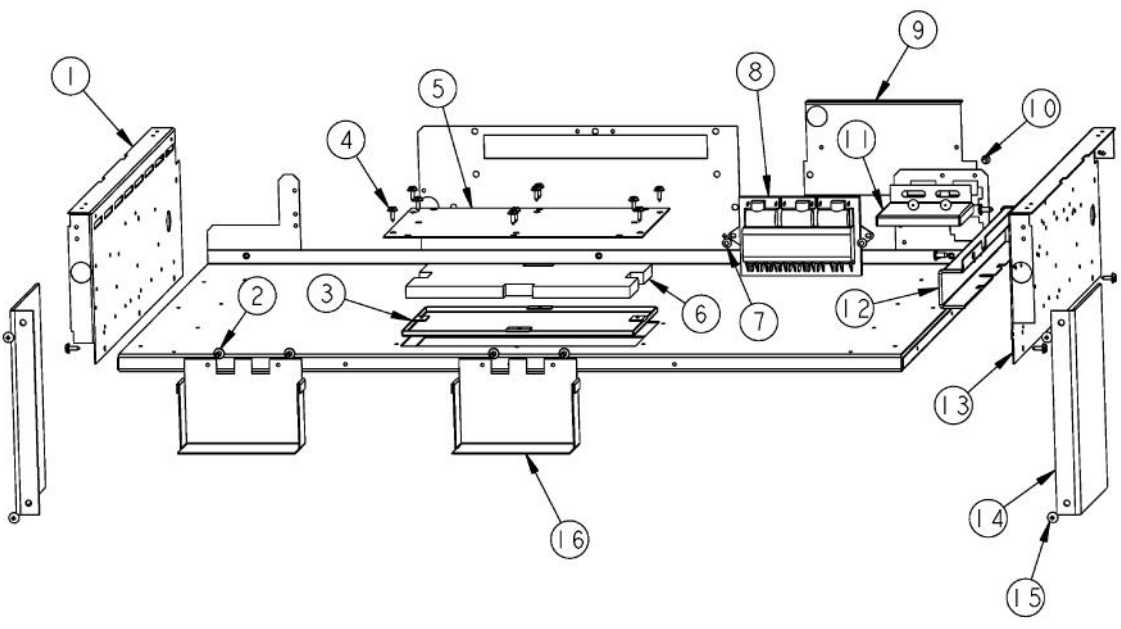

Ref #	Part Number	Qty.	Description
1	A2002491		BURNER BOX SIDE LH (VDSC)
2	PD020002		10 X 1/2 PH.TR.HD.SMS.
3	A20011246		VDSC487 DOOR LOCK INSUL. BOX
4	PD020003		NO.10 X 1/2 T(A) HEX WASHER HEAD
5	A1006344		DOOR LOCK ACCESS PANEL 48
6	PB070268		DOOR LOCK BOX INSULATION
7	PD020004		10X3/8PH.HD.TYPE 25 REPL PD040125
8	PA020048		INVENSYS 0+6 RE-IGNITION SPARK MODULE
9	A20016220		OUTSIDE BACK TOP PLATE
10	PD020010		10 X 3/8 GREEN GROUNDING SCREW
11	A2000667		SHIELD - OUTLET VRTR
12	A2000210		WIRE CHANNEL
13	A2002490		BURNER BOX SIDE RH (VDSC)
14	J2002593		OVEN SIDE HEAT SINK
15	PD010003		10-24 X 1/2 PH.TR.HD.SERD.M.S.
16	A2002809		THERMOSTAT SHIELD (VDSC36-6B)