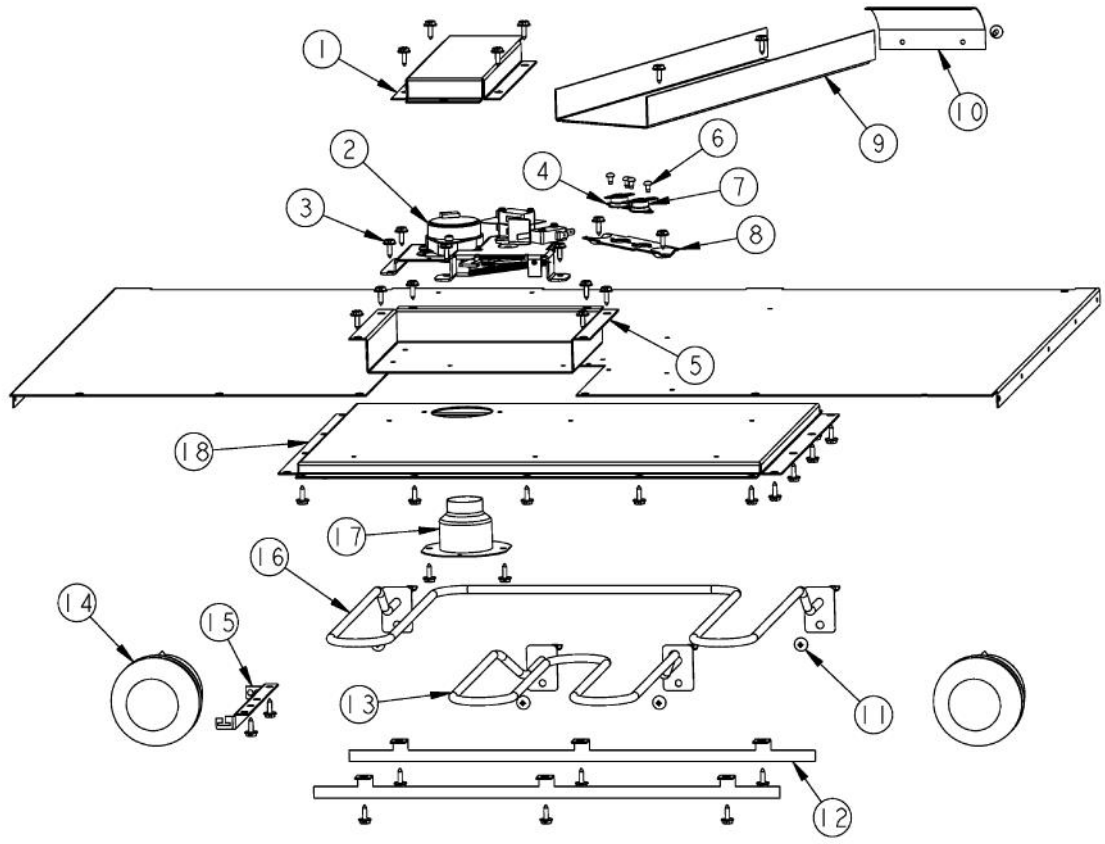

Ref #	Part Number	Qty.	Description
1	A2002479		SMOKE ELIMINATOR VENT (VDSC)
2	PE050053		DR LATCH REPL PE050020
3	PD020003		NO.10 X 1/2 T(A) HEX WASHER HEAD
4	PJ030006		SWITCH (COOLING FAN)
5	A2002168		DOOR LATCH BRKT (VDSC)
6	PD020006		NO.6-32 X 1/4 PH.PAN HD. T(F)
7	PJ030005		SWITCH (HIGH-LIMIT) VDSC
8	A10014918		THERMODISC BRACKET
9	A2002450		LATCH COOLING DUCT (VDSC)
10	A2002478		AIR SCOOP (VDSC)
11	PD010003		10-24 X 1/2 PH.TR.HD.SERD.M.S.
12	B20012072		BROILER ELEMENT BRACKET
13	PJ010001		BROIL ELEMENT 240V
14	PE050009		OVEN LIGHT SOCKET - 36 BUILT-IN
15	B20012039		THERMAL BULB BRACKET
16	PJ010002		BROIL ELEMENT(MAXI)-SIDE (VDSC)240V
17	PM010014		SMOKE ELIMINATOR (VDSC)
18	B20010312		30 BROILER DEFLECTOR