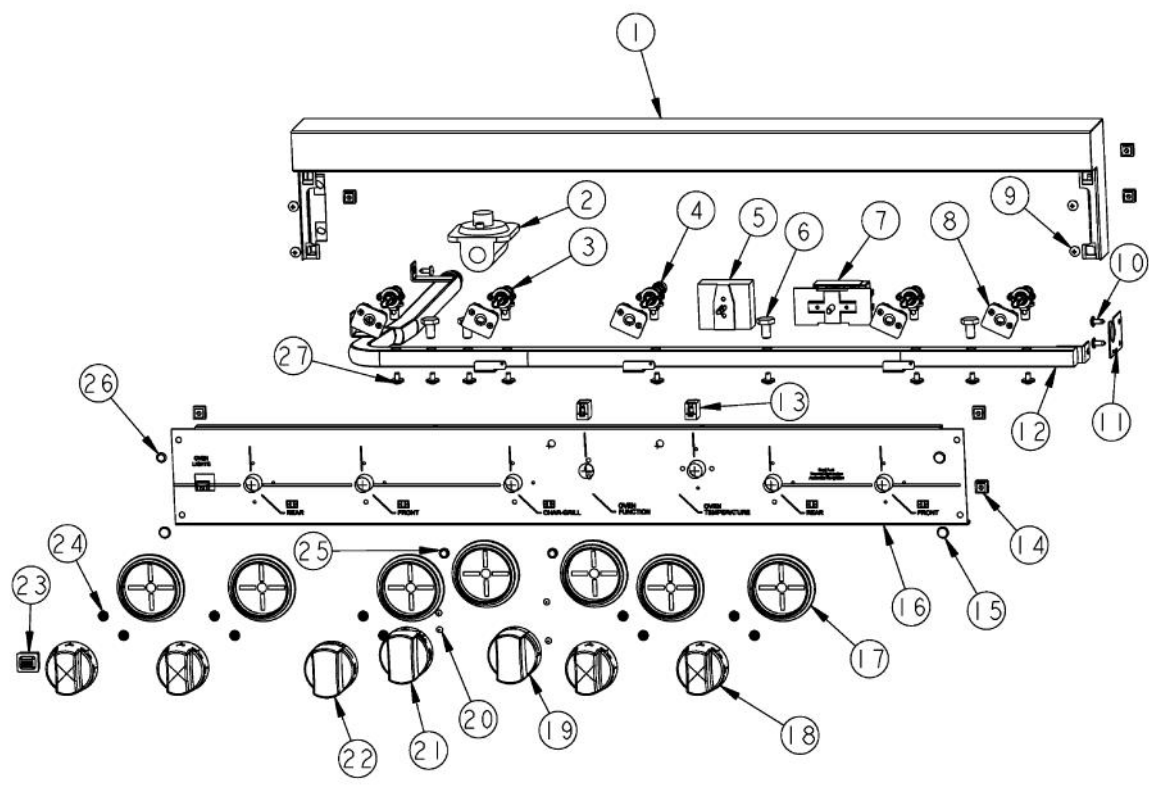

### Owner's Manual

[Shop genuine replacement parts for VIKING](#)  
[VDSC365-4Q\\_AFTER\\_9-12-06](#)

[Find Your VIKING Range Hoods Parts - Select From 411 Models](#)

----- Manual continues below -----

Ref #	Part Number	Qty.	Description
1	G3001585		36 LANDING LEDGE
2	PA070001		PRESSURE REGULATOR (NAT.)
3	PA010157		SUB TO 003515-000 - RANGE TOP BURNER VALVE
4	PA010159		SUB TO 003536-000 - RANGE GRILL VALVE
5	PJ030001		SELECTOR SWITCH (8-POSITION) VDSC
6	PA010012		ROPER PLUG
7	PJ030037		SUB TO PS500033 - SELF CLEAN THERMOSTAT
8	PA020045		IGNITOR SWITCH
9	PD010003		10-24 X 1/2 PH.TR.HD.SERD.M.S.
10	PD020002		10 X 1/2 PH.TR.HD.SMS.
11	A1001138		MANIFOLD BRKT
12	PA050114		MANIFOLD
13	PE050024		OVEN IND. LIGHT (LIGHT HOUSING)
14	PD030005		SELF RETAINING NUT
15	PD020033		SRW-NO.10-24X1/2T(23)PH.WFR HD (NKL)
16	B92010439		CONTROL PANEL VDSC36-4Q
17	PB010208		BEZEL, CHROME PLATE
	PB010209		BEZEL BRASS
18	PB010206		VGSC,VGRC,VGRT TOP BURNER KNOB(BK)
	PB010207		VGSC,VGRC,VGRT TOP BURNER KNOB(WH)
19	PB010129		THERMOSTAT KNOB XBKX (VDSC)
	PB010130		THERMOSTAT KNOB XWHX (VDSC)
20	PD020006		NO.6-32 X 1/4 PH.PAN HD. T(F)
21	PB010230		OVEN SELECT. KNOBXBKX VDSC307
	PB010231		OVEN SELECT. KNOBXWHX VDSC307
22	PA010122		VGRC/IC/RT GRILL KNOB (BK)
	PA010123		VGRC/IC/RT GRILL KNOB (WH)
23	PE050016		OVEN LIGHT SWITCH - XBKX (WES-GAR)
	PE050017		OVEN LIGHT SWITCH - XWHX (WES-GAR)
24	PD020046		NO.8 X 1/2 SCREWS
25	PE050023		OVEN IND. LIGHT (LENS & BEZEL)
26	PD020032		SRW-8(A)X3/8PH.WFR HD 7/16DIAXNICL
27	PD010012		VALVE BOLT 1/4-20 UNC-2B 5/16 M.S.

Ref #	Part Number	Qty.	Description
1	G4002814		WIRING HARNESS (LINE) (VDSC36)

1

WIRE INSERTION VIEW

2

3

WIRE INSERTION VIEW

WIRE INSERTION VIEW

Ref #	Part Number	Qty.	Description
1	PE070779		RH 8 POS SELECTOR HARNESS
2	PE070781		RH MAIN OVEN HARNESS
3	PE070780		RH REAR SELECTOR HARNESS