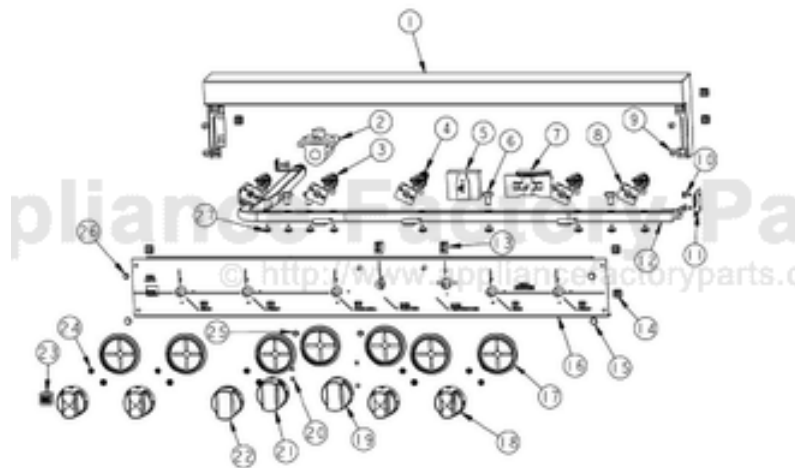

[Find Your VIKING Range Hoods Parts - Select From 411 Models](#)

----- Manual continues below -----