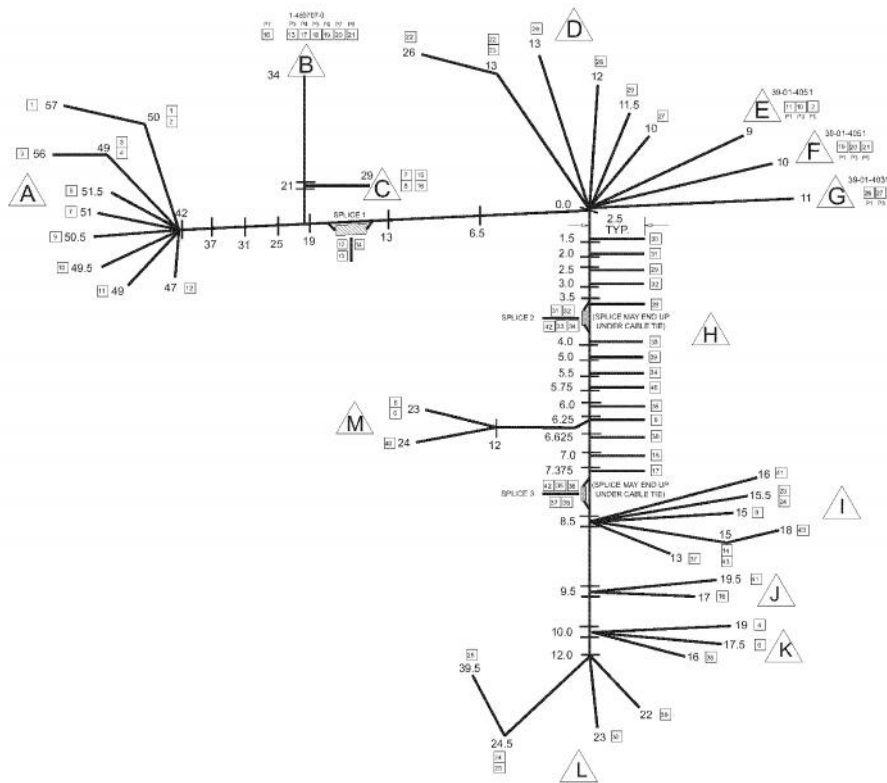

**1**

NOTE: EACH "KIT" WILL CONTAIN SEVERAL SETS OF IGNITOR WIRES (AS SHOWN BELOW). THESE SHOULD BE BUNDLED TOGETHER WITH TAPE & LABELED WITH THE KIT PURC. # , AND THE MODEL USAGE #.

Ref #	Part Number	Qty.	Description
1	PE070657		IGNITOR WIRE KIT - VDSC365-4Q

Ref #	Part Number	Qty.	Description
1	G4002814		WIRING HARNESS (LINE) (VDSC36)

1

WIRE INSERTION VIEW

2

3

WIRE INSERTION VIEW

WIRE INSERTION VIEW

Ref #	Part Number	Qty.	Description
1	PE070779		RH 8 POS SELECTOR HARNESS
2	PE070781		RH MAIN OVEN HARNESS
3	PE070780		RH REAR SELECTOR HARNESS