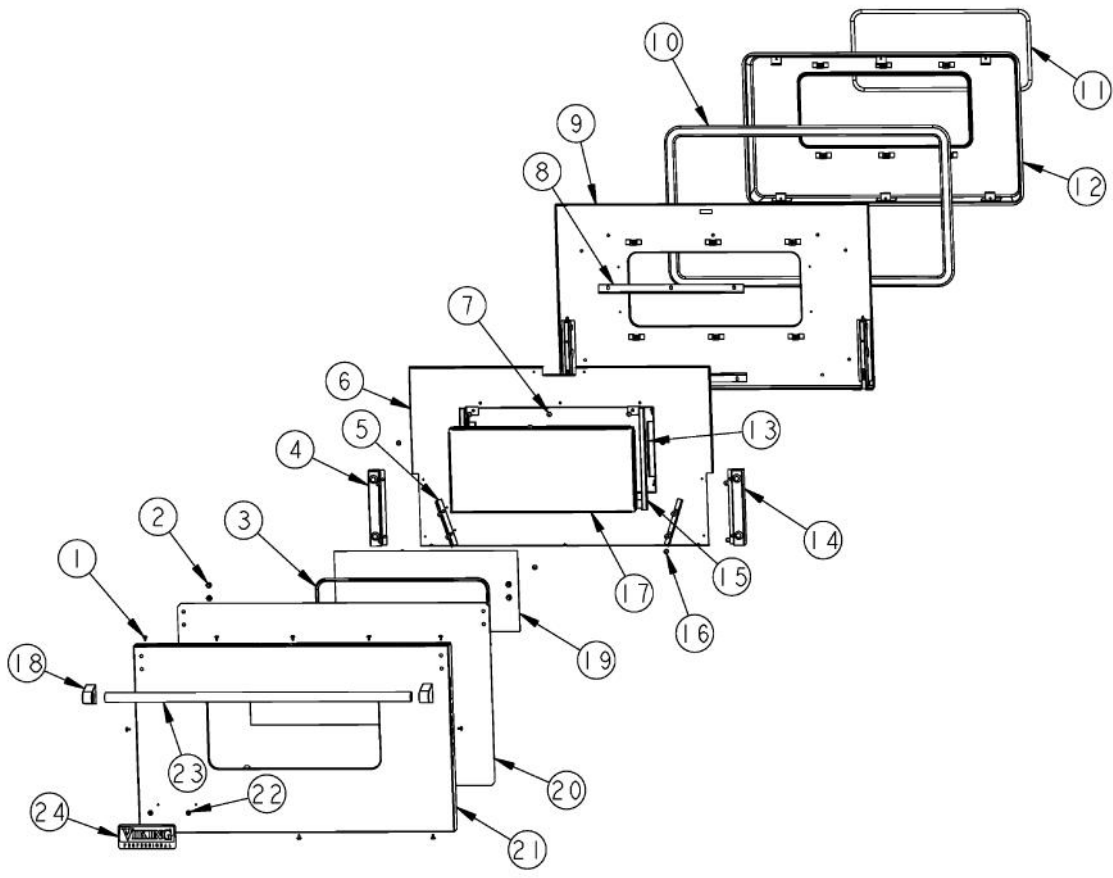

Ref #	Part Number	Qty.	Description
1	A2000210		WIRE CHANNEL
2	A2002180		COOLING FAN HOUSING (VDSC)
3	PD020003		NO.10 X 1/2 T(A) HEX WASHER HEAD
4	A2002790		AIR FLUE (LARGE-BACK) VDSC365)
5	PE070786		ELECTRONIC CONTROL BOARD
6	PD020185		NO.6 X 1 PAN HEAD SCREW
7	PD020044		NO.8-32 X 1/4 PH. TR. HD. M.S.
8	PE050026		COOLING FAN (VDSC)
9	A2002193		ELECTRICAL MOUNTING BRKT (VDSC)
10	PJ030002		AUTO RESET (SELF-CLEAN) VDSC
11	A1002456		THERMO-DISC BRKT (VDSC)
12	PE070147		TERMINAL BLOCK
13	A1002457		POWER CORD MOUNTING STRAP (VDSC)
14	PD020014		10X3/4 PH TR HD SMS
15	A2002195		POWER CORD MOUNTING BRKT (VDSC)
16	A2002654		ANTI-TIP DEVICE (VDSC)
17	A2002454		BACK COVER ACCESS DOOR
18	A20015483		VDSC36 OVEN BACK