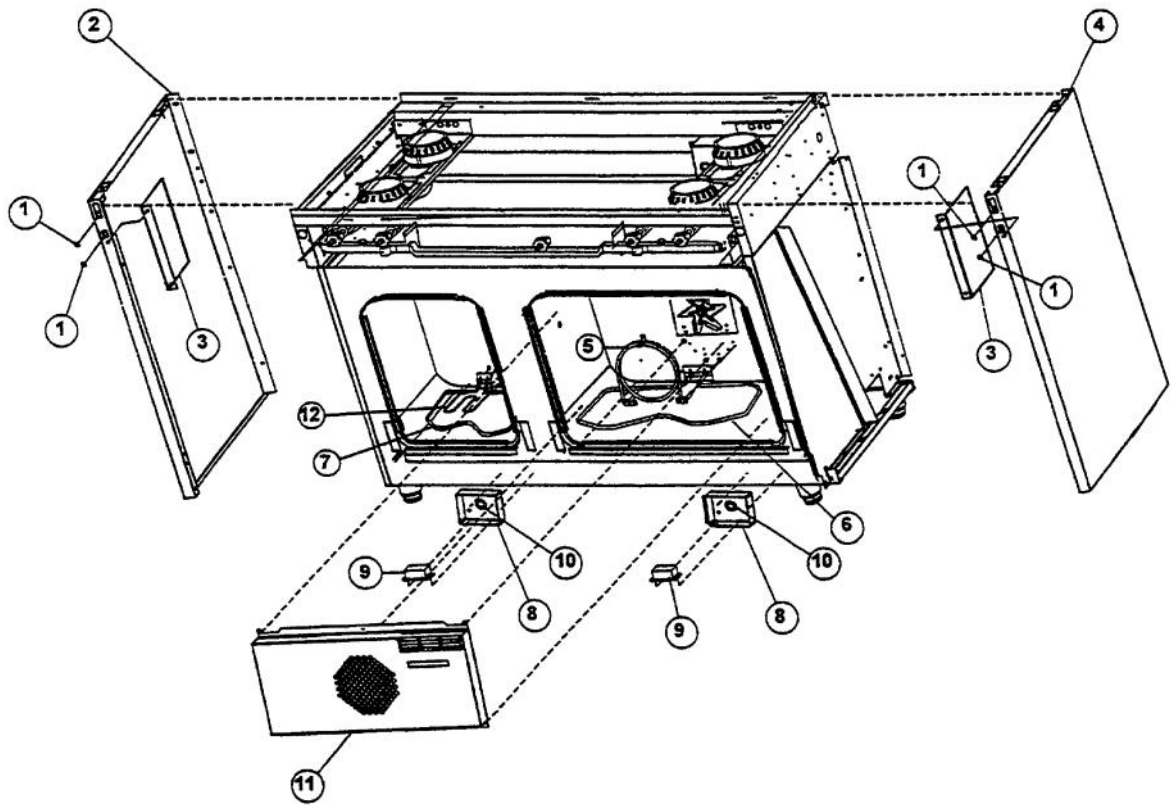

Ref #	Part Number	Qty.	Description
1	G3001584		LANDING LGD 48
2	PD030050		10-24 CAGE NUT SS
3	PE050024		OVEN IND. LIGHT (LIGHT HOUSING)
4	PD030032		WIRE CLIP
5	PE070152		CTRL PAN RESTRAINING STRAP
6	B9202529		CTRL PAN- (VDSC485-4GQ)XSLK SCRX (BEFORE 12/03/04)
	B92011239		VDSC487 CONTROL PANEL 4GQ (AFTER 12/03/04)
	B9207945		CONTROL PANEL - VDSC4854G (BEFORE 12/03/04)
	B92011236		VDSC487 CONTROL PANEL (4G) (AFTER 12/03/04)
	B9202530		CTRL PAN- (VDSC485-6G)XSLK SCRX (BEFORE 12/03/04)
	B92011238		CONTROL PANEL (VDSC4876G) (AFTER 12/03/04)
	B9202531		CTRL PAN- (VDSC485-6Q)XSLK SCRX (BEFORE 12/03/04)
	B92011237		VDSC487 CONTROL PANEL 6Q (AFTER 12/03/04)
7	PB010208		BEZEL, CHROME PLATE
	PB010209		BEZEL BRASS
8	PE050023		OVEN IND. LIGHT (LENS & BEZEL)
9	PJ030001		SELECTOR SWITCH (8-POSITION) VDSC
10	PJ030009		SELECTOR SWITCH (5-POSITION) VDSC48
11	PA010034		TOP BURNER KNOB-XBKX (NEW STYLE) (BEFORE 08/09/02) IF ORIGINAL VALVE HAS NEVER BEEN R...
	PA010035		BURNER KNOB-WH NS REPL PA010028 (BEFORE 08/09/02) IF ORIGINAL VALVE HAS NEVER BEEN R...
	PB010206		VGSC,VGRC,VGRT TOP BURNER KNOB(BK) (AFTER 08/09/02 - OR IF ORIGINAL VALVE HAS BEEN REPLA...
	PB010207		VGSC,VGRC,VGRT TOP BURNER KNOB(WH) (AFTER 08/09/02 - OR IF ORIGINAL VALVE HAS BEEN REPLA...
12	PB010131		SELECTOR KNOB - BK
	PB010132		SELECTOR KNOB XWHX (VDSC)
13	PB010129		THERMOSTAT KNOB XBKX (VDSC)
	PB010130		THERMOSTAT KNOB XWHX (VDSC)
14	PJ030003		THERMOSTAT (SELF-CLEAN) VDSC (BEFORE 02/02/05)
	PJ030031		SUB TO PS500032 - UPPER THERMOSTAT (AFTER 02/02/05)
15	PB010139		SELECTOR KNOB-5 POS.LH XBKX (VDSC48)
	PB010140		SELECTOR KNOB-5 POS.LH XWHX (VDSC48)
16	PB060030		RACK SUPT REPL PB060010
17	PB060044		OVEN RK VDSC30/48RH REPL PB060019
18	PB060046		OVEN RK VDSC48-LH REPL PB060023
19	PE050016		OVEN LIGHT SWITCH - XBKX (WES-GAR)
	PE050017		OVEN LIGHT SWITCH - XWHX (WES-GAR)
20	PB080003		BROILER PAN TRAY (KRA2)
21	PB080002		BROILER PAN
22	PA010039		TOP GRILL KNOBXBKX (VGRC) (N/STYLE)
	PA010040		TOP GRILL KNOBXWHX (VGRC) (N/STYLE)
23	PB010103		GRIDDLE KNOB N/S XBKX
	PB010104		GRIDDLE KNOB N/S XWHX
24	PJ030031		SUB TO PS500032 - UPPER THERMOSTAT