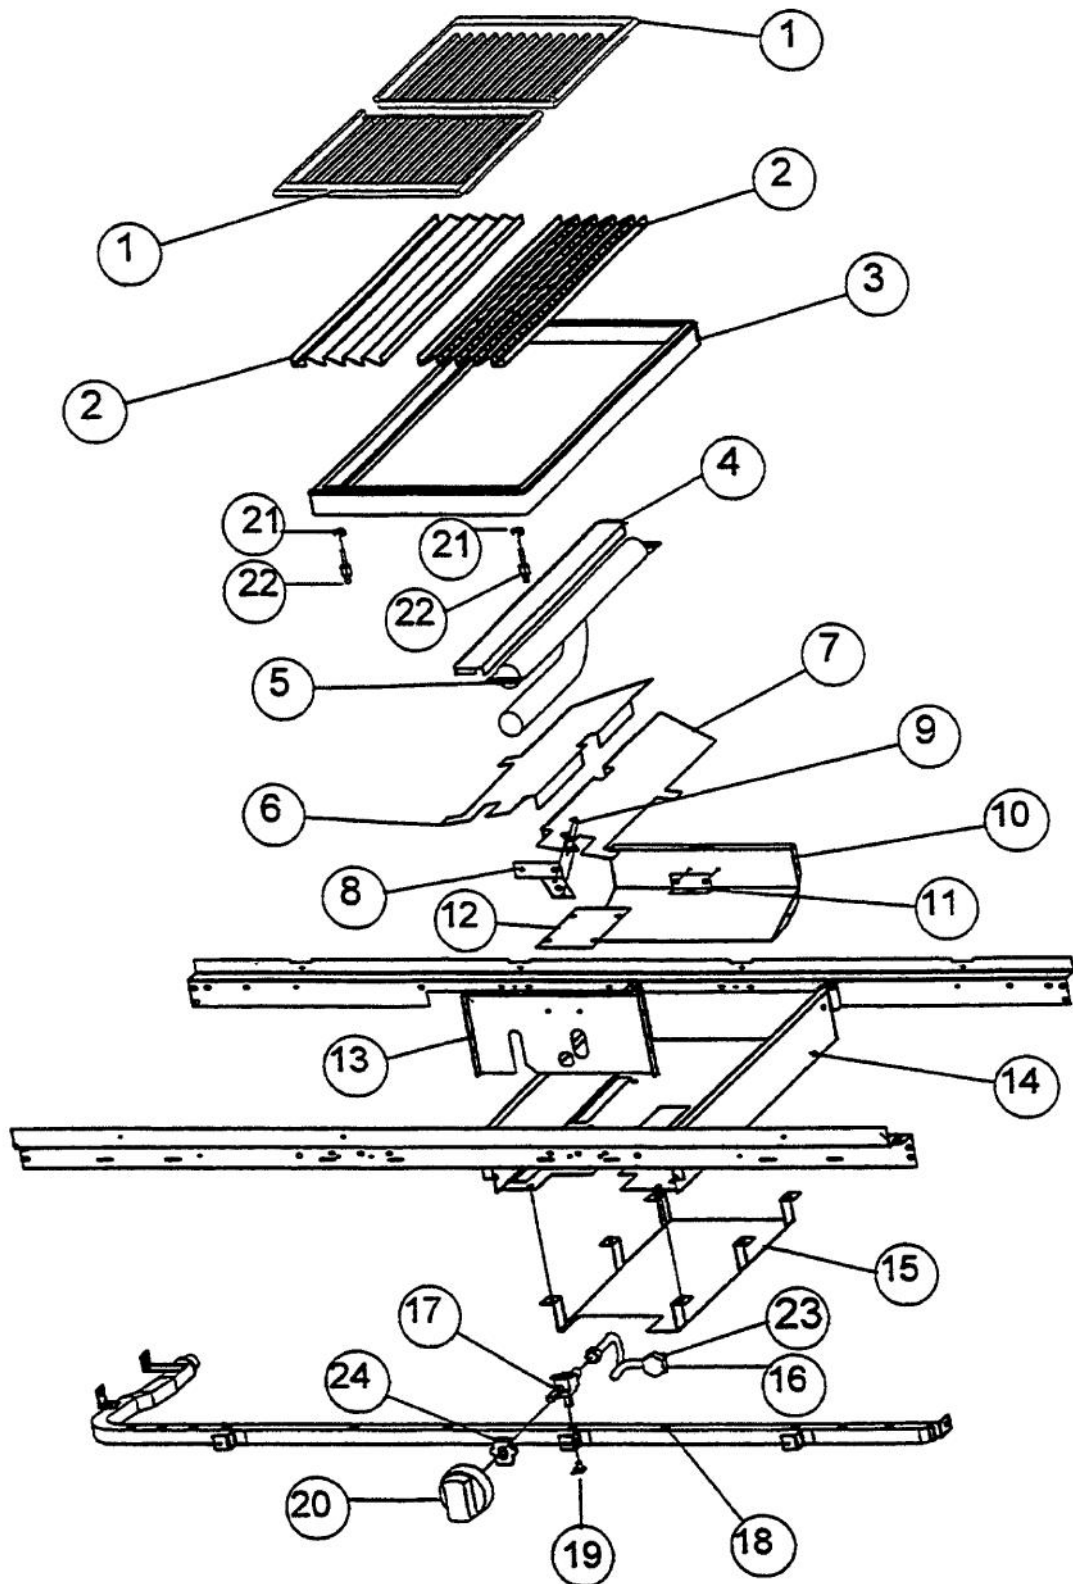

Ref #	Part Number	Qty.	Description
1	PA060028		GRILL GRATE - BK
	PA060029		GRILL GRATE - GR
2	E9101130BK		GRILL SMOKE GENERATOR
3	G9101182AL		GRILL GRATE SUPT (VGRT) XALX
	G9101182BK		GRILL GRATE SUPT (VGRT) XBKX
	G9101182BT		GRILL GRATE SUPT (VGRT) XBTX
	G9101182CB		GRILL GRATE SUPT (VGRT) XCBX
	G9101182EP		GRILL GRATE SUPT (VGRT) XEPX
	G9101182FG		GRILL GRATE SUPT (VGRT) XFGX
	G9101182GG		GRILL GRATE SUPPORT - GG
	G9101182LE		GRILL GRATE SUPT (VGRT) XLEX
	G9101182LN		GRILL GRATE SUPT (VGRT) XLNX
	G9101182MJ		GRILL GRATE SUPT (VGRT) XMJX
	G9101182PL		GRILL GRATE SUPT (VGRT) XPLX
	G9101182SG		GRILL GRATE SUPT (VGRT) XSGX
	G9101182VB		GRILL GRATE SUPT (VGRT) XVBX
	G9101182WH		GRILL GRATE SUPT (VGRT) XWHX
4	B2001140		GRILL FLAME SHIELD (VGRT)
5	PB050077		GRILL BURNER
6	B2001856		GRILL HEAT DEFLECTOR-LH (VGRC60)
7	B2001857		GRILL HEAT DEFLECTOR-RH (VGRC60)
8	A2001633		GRILL FRONT SPARKER BRKT (VGRC)
9	PA020014		SPARK IGNITOR
10	A2001855		GRILL BACK - (VGRC605)
11	A2001132		REAR GRILL BURNER BRKT (VGRT)
12	A1001862		GRILL VENTURI COVER (VGRC605)
13	A2001631		GRILL BOX FRONT (VGRC)
14	A2001852		GRILL BOX - (VGRC605)
15	A2001863		GRILL BTM SHIELD (VGRC605)
16	PB020025		TUBING-GRILL (REVISED) REP PB020021
17	PA010030		GRILL VALVE-(VGRT)
18	PA050115		UNIVERSAL 48 MANIFOLD
19	PD010012		VALVE BOLT 1/4-20 UNC-2B 5/16 M.S.
20	PA010039		TOP GRILL KNOBXBKX (VGRC) (N/STYLE
	PA010040		TOP GRILL KNOBXWHX (VGRC) (N/STYLE
21	PD030012		6-32 HEX NUT
22	PD010017		BALL STUD (VGRT)
23	PB040061		ORIFICE HOOD - NO.48
	PB040062		ORIFICE HOOD-NO.56
24	PA020015		SPARK IGNITION SWITCH
NI	PB040034		ORIFICE HOOD-NO.50 (NAT)