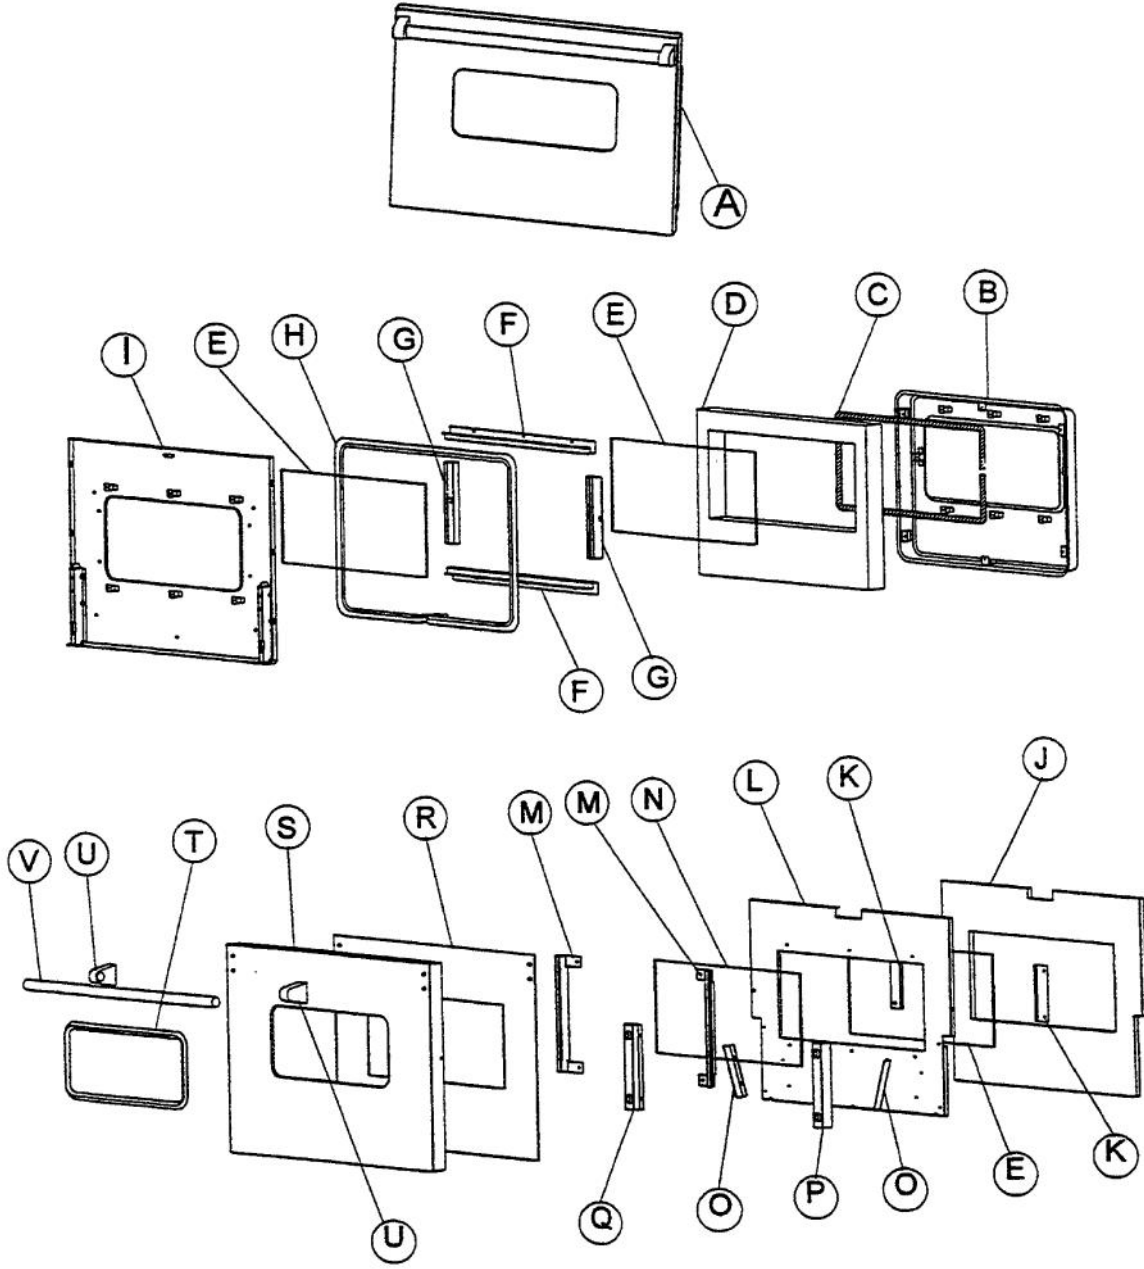

Ref #	Part Number	Qty.	Description
1	A2001104		FRONT SUPT (48)
2	A2002544		BURNER BOX SIDE RH (VDSC48)
3	A2002545		BURNER BOX SIDE LH (VDSC48)
4	A2002510		OUTLET SHIELD LH (VDSC485)
5	NOT REPLACABLE		LABEL
6	A2002323		CTRL PAN ELECT. SHIELD (VDSC)
7	A2002663		WIRE HARNESS CHANNEL RH VDSC
8	A2002735		WIRE HARNESS CHANNEL LH VDSC
9	PK000007		DRIP TRAY GUIDE - LH (VGRT)
10	PK000008		DRIP TRAY GUIDE - RH
11	A2002539		BURNER BOX INSULATOR SHIELD (VDSC48)