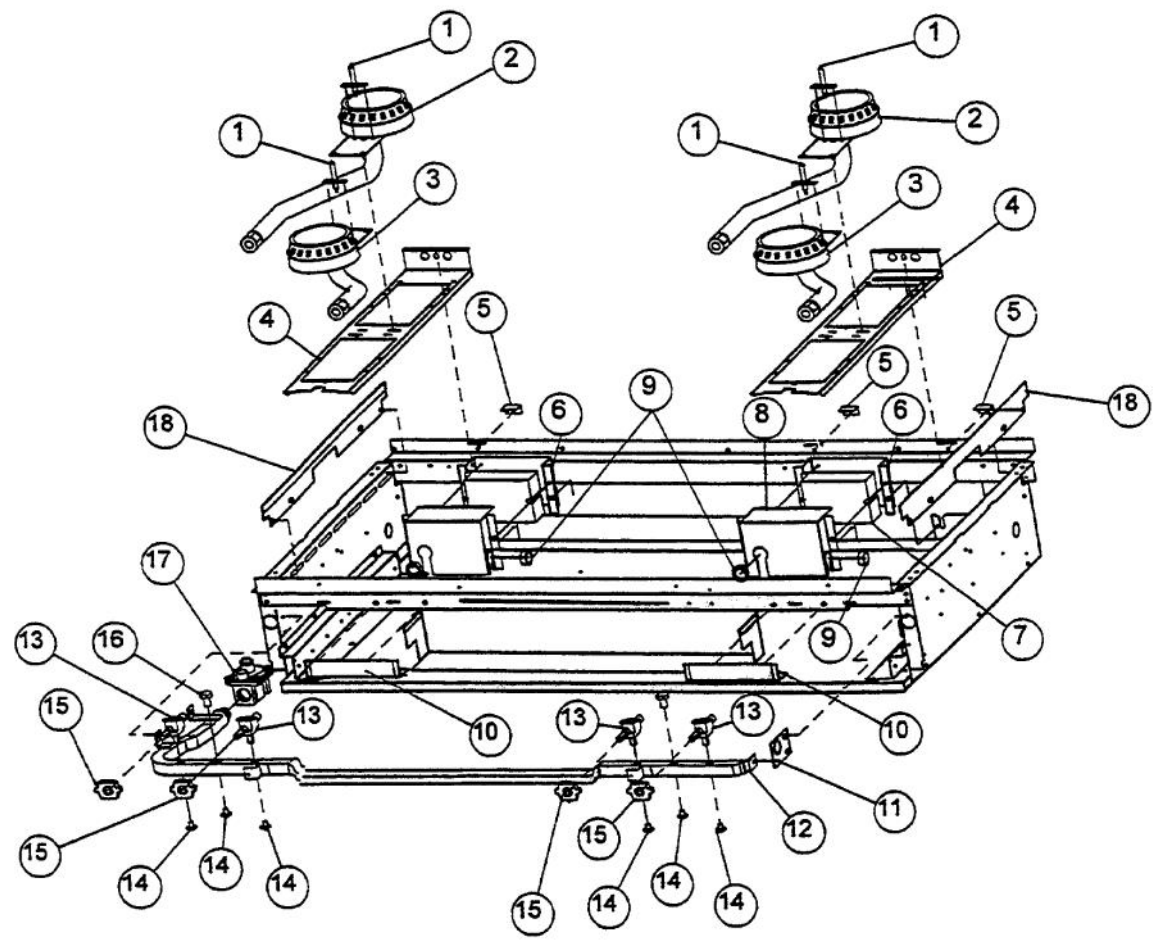

Ref #	Part Number	Qty.	Description
1	PA020014		SPARK IGNITOR
2	PA080036		TOP BURNER REAR REPL PA080008
3	PA080037		TOP BURNER FRONT REPL PA080007
4	A2001112		BURNER SUPT (VGRT)
5	A2001147		GRATE SUPT ANGLE (VGRT)
6	A2002801		SPARK MODULE PLATE (VDSC36/48)
7	PA020041		TYTRONICS 0+4 SPARK MODULE
8	A2002802		SPARK MODULE COVER (VDSC36/48)
9	PD040005		SNAP BUSHING - 7/8
10	A2002663		WIRE HARNESS CHANNEL RH VDSC
11	A1001138		MANIFOLD BRKT
12	PA050115		UNIVERSAL 48 MANIFOLD
13	003519-000		PA010024 VALVE AND BOLT KIT (BEFORE 08/09/02)
	G50012678		TOP BURNER VALVE KIT (BRASS VALVE REPLACEMENT) (BETWEEN 08/09/02 & 02/23/05)
	PA010157		SUB TO 003515-000 - RANGE TOP BURNER VALVE (AFTER 02/23/05)
14	PD010012		VALVE BOLT 1/4-20 UNC-2B 5/16 M.S.
15	PA020015		SPARK IGNITION SWITCH (BEFORE 2/23/05)
	PA020045		IGNITOR SWITCH (AFTER 2/23/05)
16	PA010012		ROPER PLUG
17	PA070001		PRESSURE REGULATOR (NAT.)
18	A2002343		GRATE SUPT HEAT SHIELD (VGR)
NI	PB040034		ORIFICE HOOD-NO.50 (NAT)
NI	PB040036		ORIFICE HOOD-NO.57 (LP)