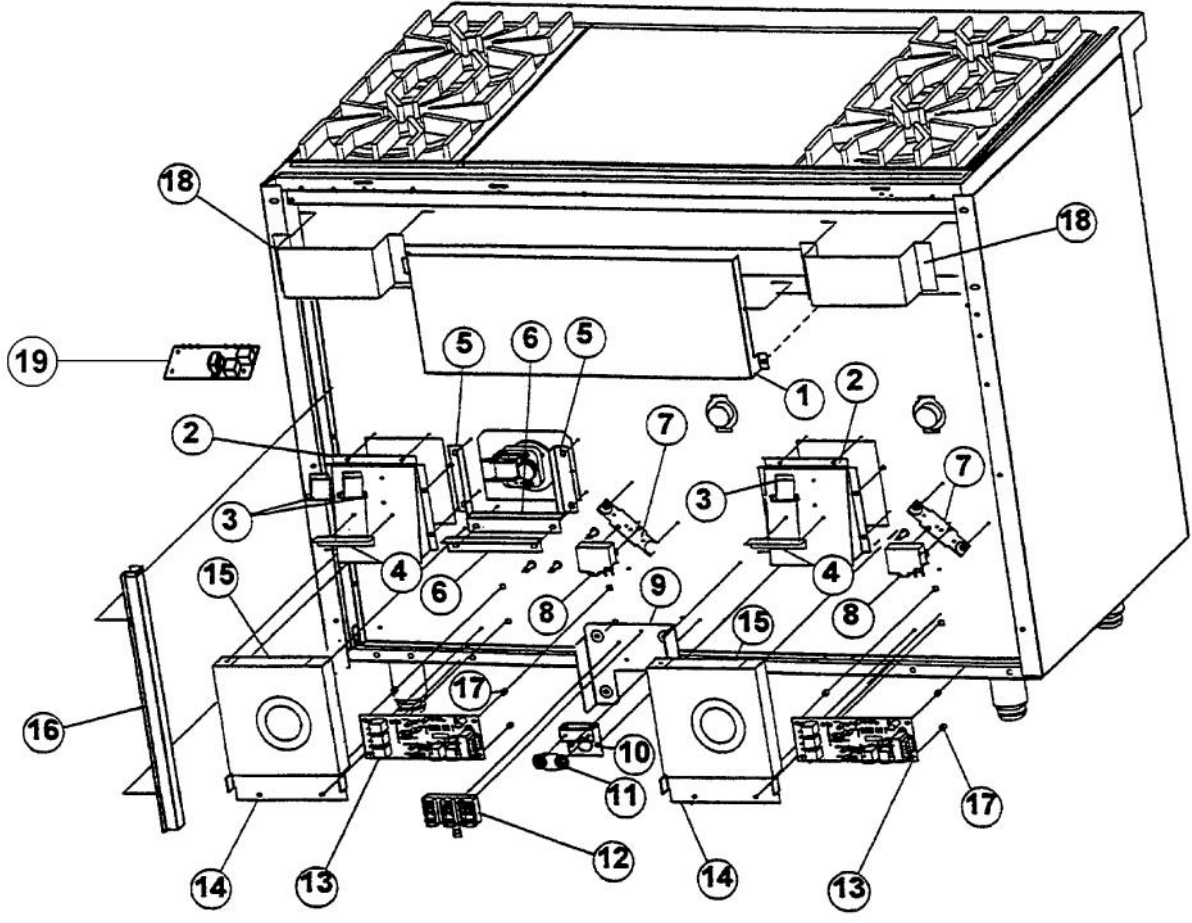

Ref #	Part Number	Qty.	Description
1	A2002537		OVEN FLUE LH (VDSC48)
2	A2002180		COOLING FAN HOUSING (VDSC)
3	PM010025		RELAY (DOUBLE POLE-DOUBLE THROW)
4	A2007827		RELAY MOUNTING BRACKET
5	A2001746		FAN INSUL. SHIELD - SIDE
6	A2001745		FAN INSUL. SHIELD - UPPER / LOWER
7	A1002456		THERMO-DISC BRKT (VDSC)
8	PJ030002		AUTO RESET (SELF-CLEAN) VDSC
9	A2002193		ELECTRICAL MOUNTING BRKT (VDSC)
10	A2002195		POWER CORD MOUNTING BRKT (VDSC)
11	A1002457		POWER CORD MOUNTING STRAP (VDSC)
12	PE070147		TERMINAL BLOCK
13	PE070148		SELF-CLEAN BOARD/TIMER (VDSC)
14	A2002579		WIRE SHIELD (VDSC)
15	PE050026		COOLING FAN (VDSC)
16	A2000210		WIRE CHANNEL
17	PD030033		GROMMET NUT-ROUND HD. NO.8 X .500DIA.
18	A2002801		SPARK MODULE PLATE (VDSC36/48)
19	G5007606		PRE-HEAT BOARD KIT (RANGE)
	PE070308		PRE-HEAT BOARD
NI	PE070321		RANGE PREHEAT HARNESS