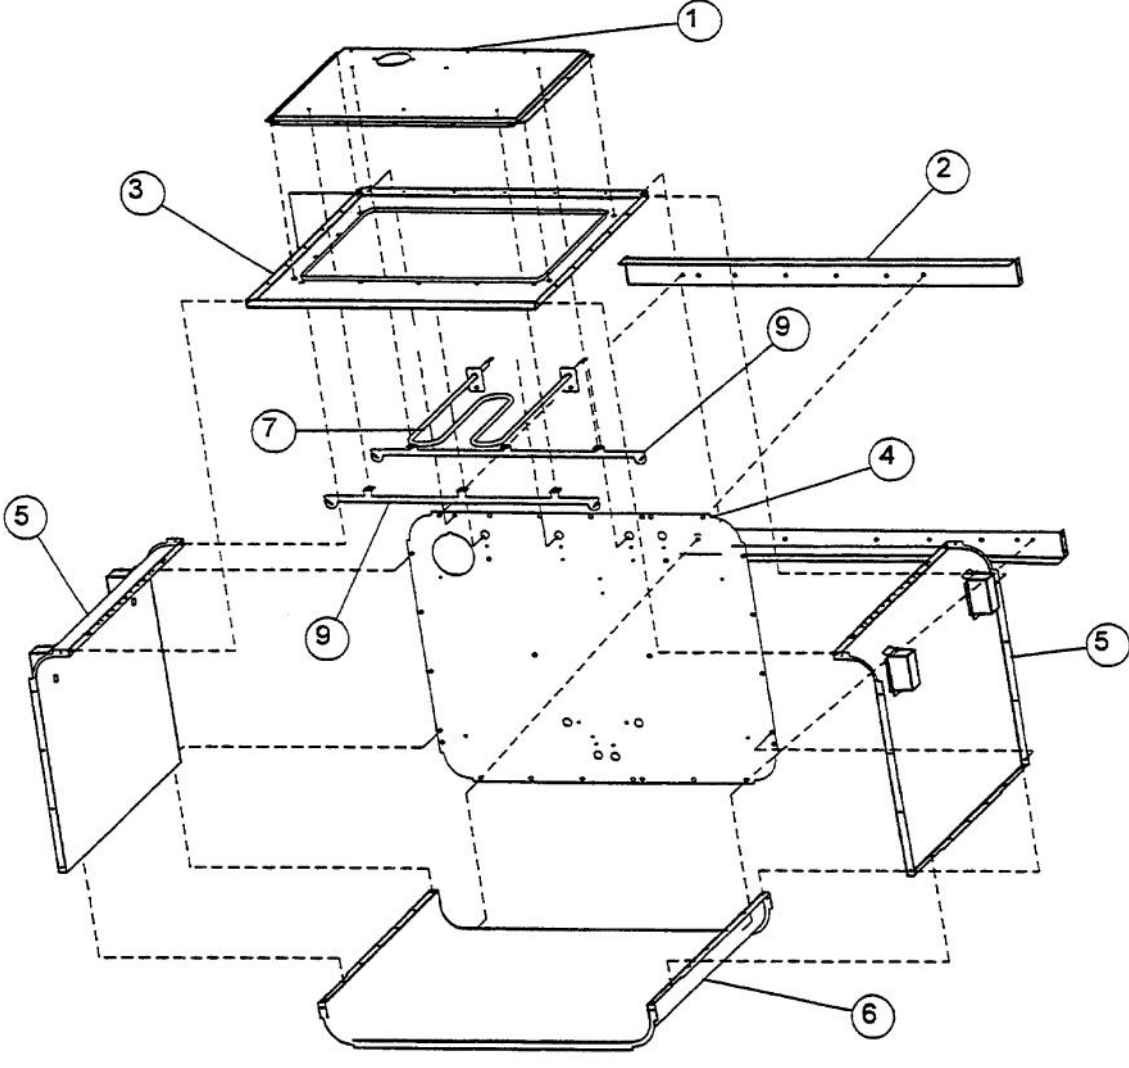

Ref #	Part Number	Qty.	Description
1	B2002514		BROILER TOP (VDSC48-LH)
2	A2002517		REAR OVEN SUPT (VDSC48)
3	E9102513		OVEN TOP LINER LH (VDSC48)
4	E9102516		OVEN BACK LINER LH (VDSC48)
5	G9102736		OVEN SIDE ASSY (VDSC)
6	E9102464		OVEN BTM LINER LH (VDSC48)
7	PJ010001		BROIL ELEMENT 240V
8	B2002515		BROIL ELEMENT BRKT LH (VDSC48)
NI	PD020003		NO.10 X 1/2 T(A) HEX WASHER HEAD
NI	PD020048		NO.10 X 1/2 TEK 410 SS SCREW