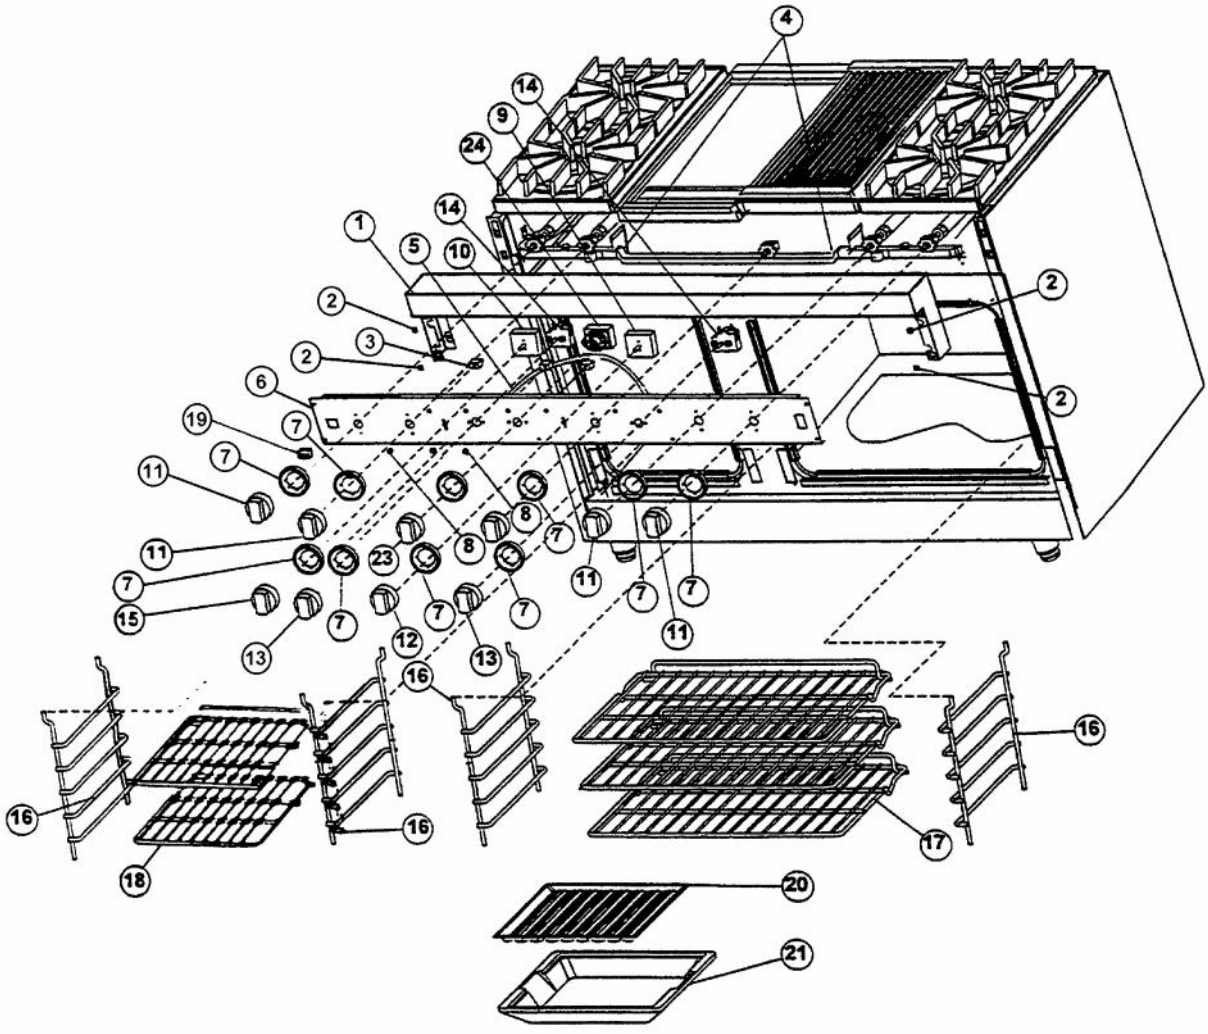

Ref #	Part Number	Qty.	Description
1	G3001584		LANDING LGD 48
2	PD030050		10-24 CAGE NUT SS
3	PE050024		OVEN IND. LIGHT (LIGHT HOUSING)
4	PD030032		WIRE CLIP
5	PE070152		CTRL PAN RESTRAINING STRAP
6	B9202529		CTRL PAN- (VDSC485-4GQ)XSLK SCRX (BEFORE 12/03/04)
	B92011239		VDSC487 CONTROL PANEL 4GQ (AFTER 12/03/04)
	B9207945		CONTROL PANEL - VDSC4854G (BEFORE 12/03/04)
	B92011236		VDSC487 CONTROL PANEL (4G) (AFTER 12/03/04)
	B9202530		CTRL PAN- (VDSC485-6G)XSLK SCRX (BEFORE 12/03/04)
	B92011238		CONTROL PANEL (VDSC4876G) (AFTER 12/03/04)
	B9202531		CTRL PAN- (VDSC485-6Q)XSLK SCRX (BEFORE 12/03/04)
	B92011237		VDSC487 CONTROL PANEL 6Q (AFTER 12/03/04)
7	PB010208		BEZEL, CHROME PLATE
	PB010209		BEZEL BRASS
8	PE050023		OVEN IND. LIGHT (LENS & BEZEL)
9	PJ030001		SELECTOR SWITCH (8-POSITION) VDSC
10	PJ030009		SELECTOR SWITCH (5-POSITION) VDSC48
11	PA010034		TOP BURNER KNOB-XBKX (NEW STYLE) (BEFORE 08/09/02) IF ORIGINAL VALVE HAS NEVER BEEN R...
	PA010035		BURNER KNOB-WH NS REPL PA010028 (BEFORE 08/09/02) IF ORIGINAL VALVE HAS NEVER BEEN R...
	PB010206		VGSC,VGRC,VGRT TOP BURNER KNOB(BK) (AFTER 08/09/02 - OR IF ORIGINAL VALVE HAS BEEN REPLA...
	PB010207		VGSC,VGRC,VGRT TOP BURNER KNOB(WH) (AFTER 08/09/02 - OR IF ORIGINAL VALVE HAS BEEN REPLA...
12	PB010131		SELECTOR KNOB - BK
	PB010132		SELECTOR KNOB XWHX (VDSC)
13	PB010129		THERMOSTAT KNOB XBKX (VDSC)
	PB010130		THERMOSTAT KNOB XWHX (VDSC)
14	PJ030003		THERMOSTAT (SELF-CLEAN) VDSC (BEFORE 02/02/05)
	PJ030031		SUB TO PS500032 - UPPER THERMOSTAT (AFTER 02/02/05)
15	PB010139		SELECTOR KNOB-5 POS.LH XBKX (VDSC48)
	PB010140		SELECTOR KNOB-5 POS.LH XWHX (VDSC48)
16	PB060030		RACK SUPT REPL PB060010
17	PB060044		OVEN RK VDSC30/48RH REPL PB060019
18	PB060046		OVEN RK VDSC48-LH REPL PB060023
19	PE050016		OVEN LIGHT SWITCH - XBKX (WES-GAR)
	PE050017		OVEN LIGHT SWITCH - XWHX (WES-GAR)
20	PB080003		BROILER PAN TRAY (KRA2)
21	PB080002		BROILER PAN
22	PA010039		TOP GRILL KNOBXBKX (VGRC) (N/STYLE)
	PA010040		TOP GRILL KNOBXWHX (VGRC) (N/STYLE)
23	PB010103		GRIDDLE KNOB N/S XBKX
	PB010104		GRIDDLE KNOB N/S XWHX
24	PJ030031		SUB TO PS500032 - UPPER THERMOSTAT