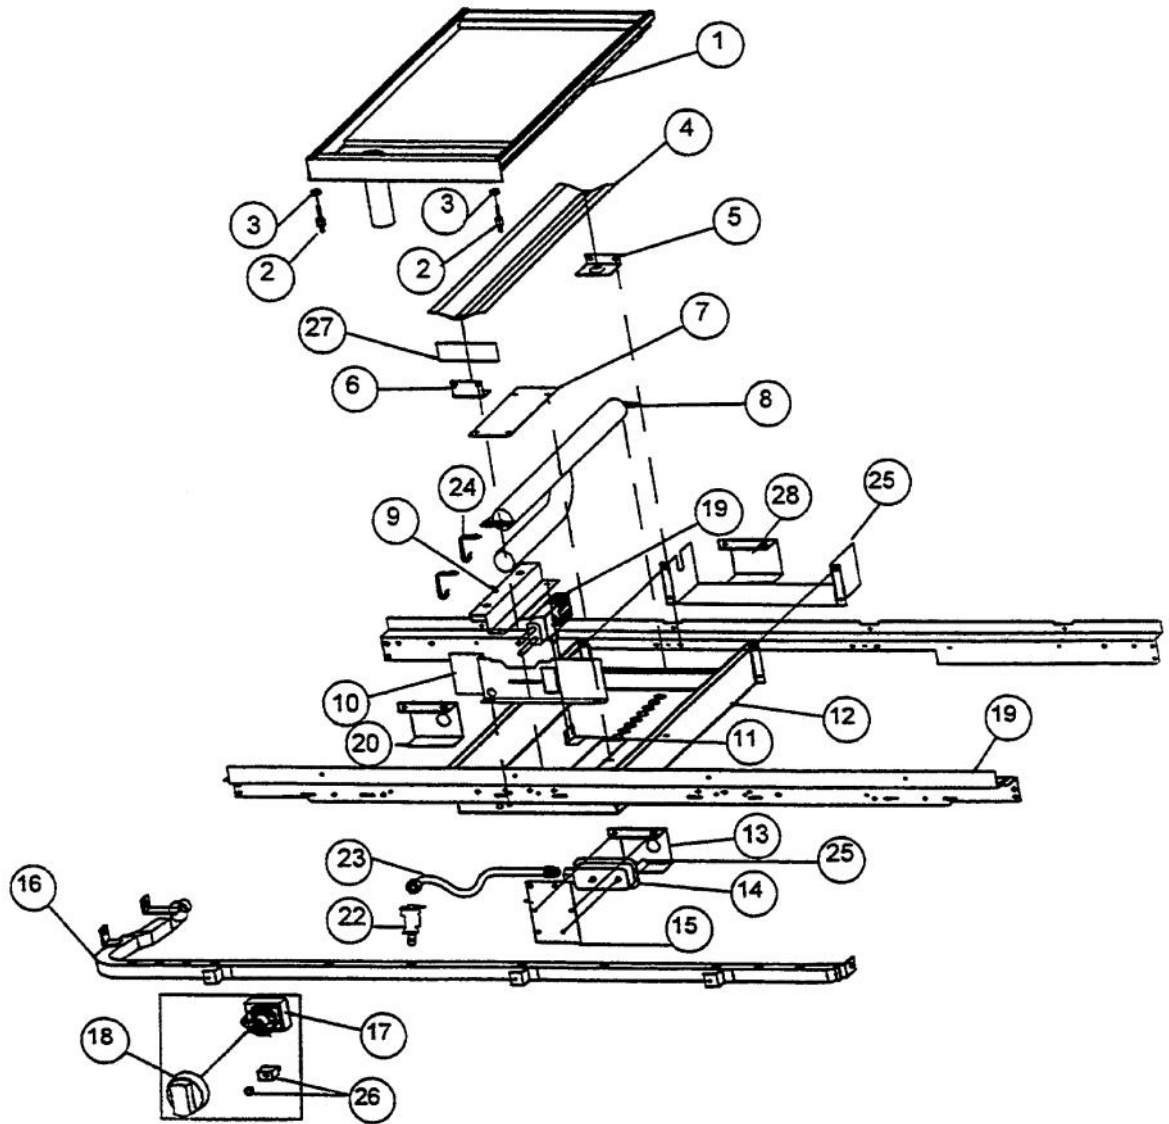

Ref #	Part Number	Qty.	Description
1	G30010494 G30010495		GRIDDLE WELD ASSY GRIDDLE ASSEMBLY
2	PD010017		BALL STUD (VGRT)
3	PD030012		6-32 HEX NUT
4	B2001884		GRIDDLE FLAME SHIELD
5	A2001880		REAR MTG. BRKT. GRIDDLE FLAME SHLD
6	A2001881		FRONT MTG. BRKT. GRIDDLE FLAME SHLD
7	A1001636		GRIDDLE VENTURI COVER
8	PB050077		GRILL BURNER
9	A2001949		T/STAT BULB COVER REPL A2001883
10	A2002001		GRIDDLE HEAT BAFFLE - SLOT SUPT
11	A2001300		GRIDDLE IGNITOR BRKT
12	A2001148		GRIDDLE BOX (VGRT)
13	A2001630		GRIDDLE VALVE COVER (VGRC)
14	PB010004		SINGLE SAFETY VALVE (NAT. GRIDDLE)
15	A1001198		THERMAL VALVE BRKT
16	PA050115		UNIVERSAL 48 MANIFOLD
17	PB010035		THERMOSTAT BAKE
18	PB010103 PB010104		GRIDDLE KNOB N/S XBKX GRIDDLE KNOB N/S XWHX
19	A2001104		FRONT SUPT (48)
20	B2004205		GRIDDLE OFRFICE BRKT XSSX
21	PB040001		IGNITOR - (ALL RANGES)
22	PB030002 PB030007		SUB TO 003862-000 - SHUTOFF VALVE (BEFORE 2/23/05) SHUT OFF VALVE (AFTER 2/23/05)
23	PB020116		TUBING - 10 FLEXIBLE 12 & 24
24	PD030031		THERMAL BULB CLIP - .250
25	PB040034 PB040036		ORIFICE HOOD-NO.50 (NAT) ORIFICE HOOD-NO.57 (LP)
26	PE050023		OVEN IND. LIGHT (LENS & BEZEL)
27	PE050024		OVEN IND. LIGHT (LIGHT HOUSING)
28	B2002847		BURNER SUPPORT GRIDDLE
NI	PD040022		1/2 X 1/4-BUMPER (PORT. GRIDDLE)(BK (PORTABLE GRIDDLE ONLY)
NI	PD020039		NO.6-32 X 1/2 PH.PN.HD. TYPE (23) (PORTABLE GRIDDLE ONLY)
NI	A1007979		GRIDDLE FLUE SHIELD (VDSC4854G)
NI	G4007990		WIRE HARNESS (LINE)VDSC4854G
NI	PB040034		ORIFICE HOOD-NO.50 (NAT)
NI	PB040036		ORIFICE HOOD-NO.57 (LP)
NI	A2001179		BACK SUPT (VGRT)