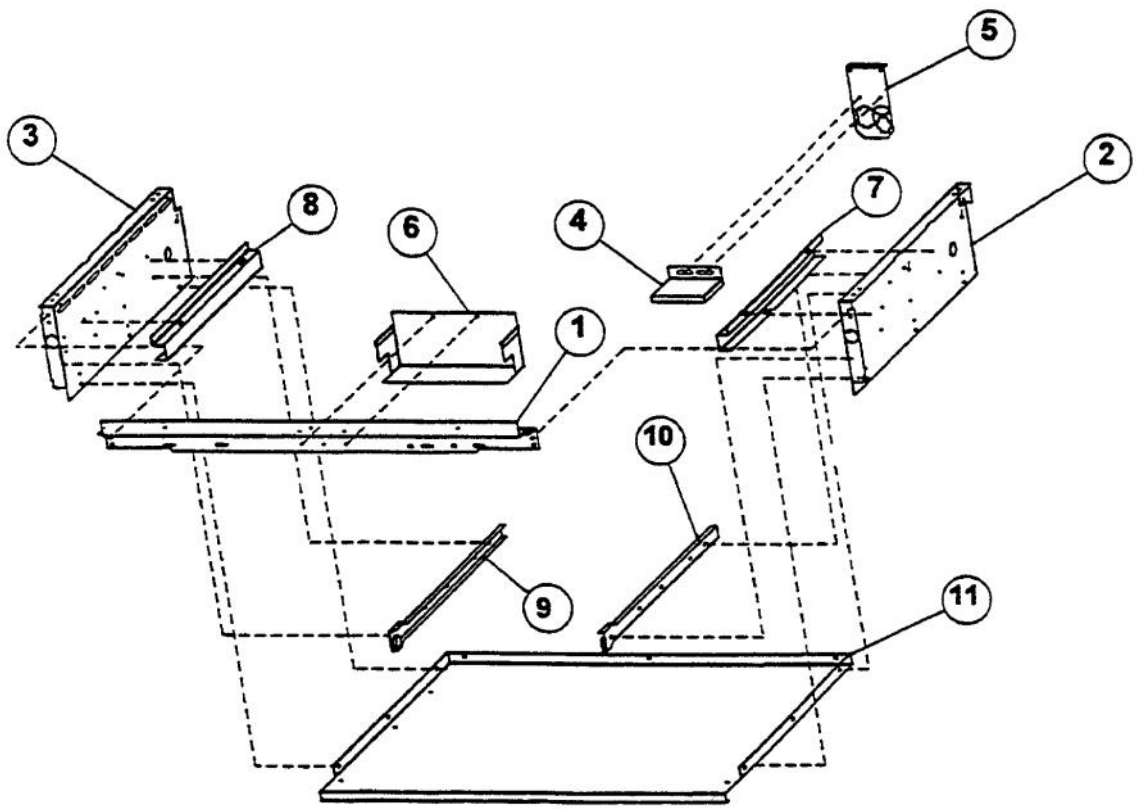

Ref #	Part Number	Qty.	Description
1	A2001104		FRONT SUPT (48)
2	A2002544		BURNER BOX SIDE RH (VDSC48)
3	A2002545		BURNER BOX SIDE LH (VDSC48)
4	A2002510		OUTLET SHIELD LH (VDSC485)
5	NOT REPLACABLE		LABEL
6	A2002323		CTRL PAN ELECT. SHIELD (VDSC)
7	A2002663		WIRE HARNESS CHANNEL RH VDSC
8	A2002735		WIRE HARNESS CHANNEL LH VDSC
9	PK000007		DRIP TRAY GUIDE - LH (VGRT)
10	PK000008		DRIP TRAY GUIDE - RH
11	A2002539		BURNER BOX INSULATOR SHIELD (VDSC48)