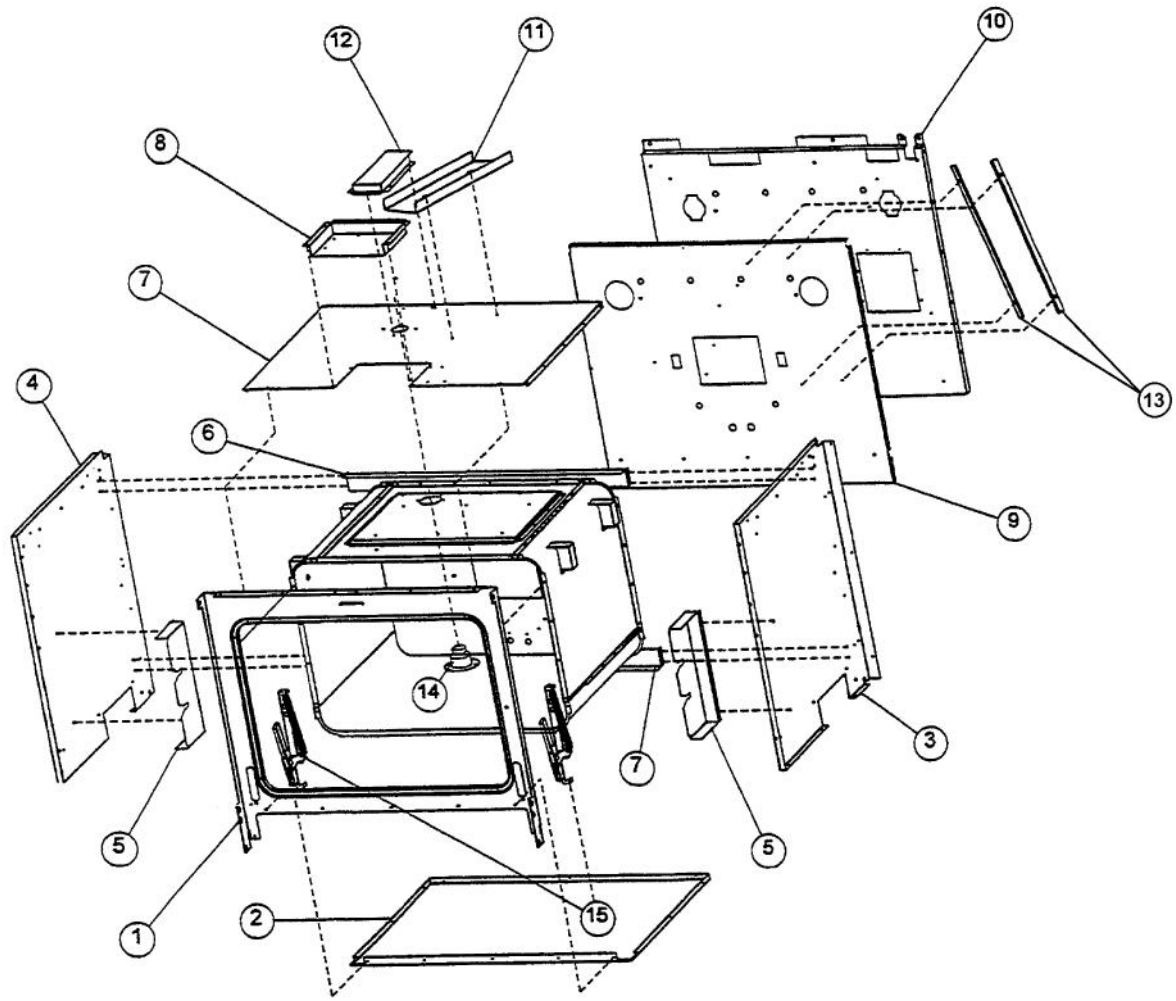

Ref #	Part Number	Qty.	Description
1	G9102521		FRONT FRAME ASSY RH (VDSC48)
2	A2002157		OVEN BTM INSUL.RETAINER (VDSC)
3	A2002546		SIDE INSULATION RETAINER RH VDSC
4	A2002524		CENTER INSUL RETAINER RH (VDSC4
5	A2002183		HINGE INSULATION COVER (VDSC)
6	A2002158		REAR OVEN SUPT (VDSC)
7	A2002160		OVEN TOP INSUL.RETAINER (VDSC)
8	A2002168		DOOR LATCH BRKT (VDSC)
9	A2002476		OVEN BACK INSULATION RETAINER (VDSC
10	A2002534		O/S BACK PANEL (VDSC48)
11	A2002450		LATCH COOLING DUCT (VDSC)
12	A2002479		SMOKE ELIMINATOR VENT (VDSC)
13	A2002477		AIR WASH ANGLE (VDSC)
14	PM010014		SMOKE ELIMINATOR (VDSC)
15	PC020009		HINGE ASSY (BROWN)