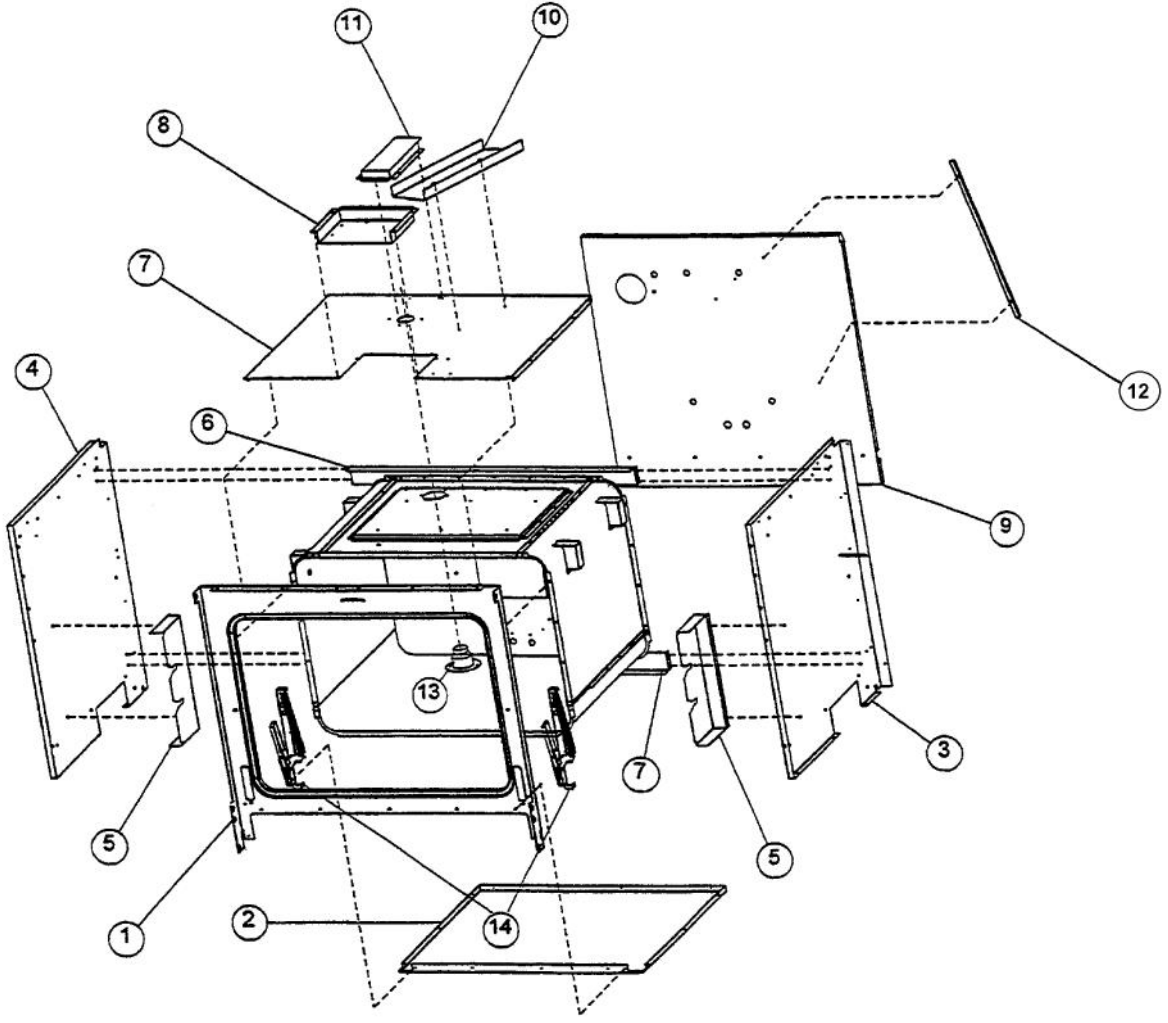

Ref #	Part Number	Qty.	Description
1	G9102518		FRONT FRAME ASSY LH (VDSC48)
2	A2002523		OVEN BOT.INSUL RETAINER LH (VDSC48)
3	A2002525		CENTER INSUL RETAINER LH (VDSC4
4	A2002547		SIDE INSULATION RETAINER LH VDSC
5	A2002183		HINGE INSULATION COVER (VDSC)
6	A2002517		REAR OVEN SUPT (VDSC48)
7	A2002522		OVEN TOP INSUL RETAINER LH (VDSC48)
8	A2002168		DOOR LATCH BRKT (VDSC)
9	A2002527		OVEN BACK INSUL RET. LH (VDSC48)
10	A2002450		LATCH COOLING DUCT (VDSC)
11	A2002536		SMOKE ELIMINATOR VENT LH (VDSC48)
12	A2002477		AIR WASH ANGLE (VDSC)
13	PM010014		SMOKE ELIMINATOR (VDSC)
14	PC020003		HINGE ASSY (BLUE)