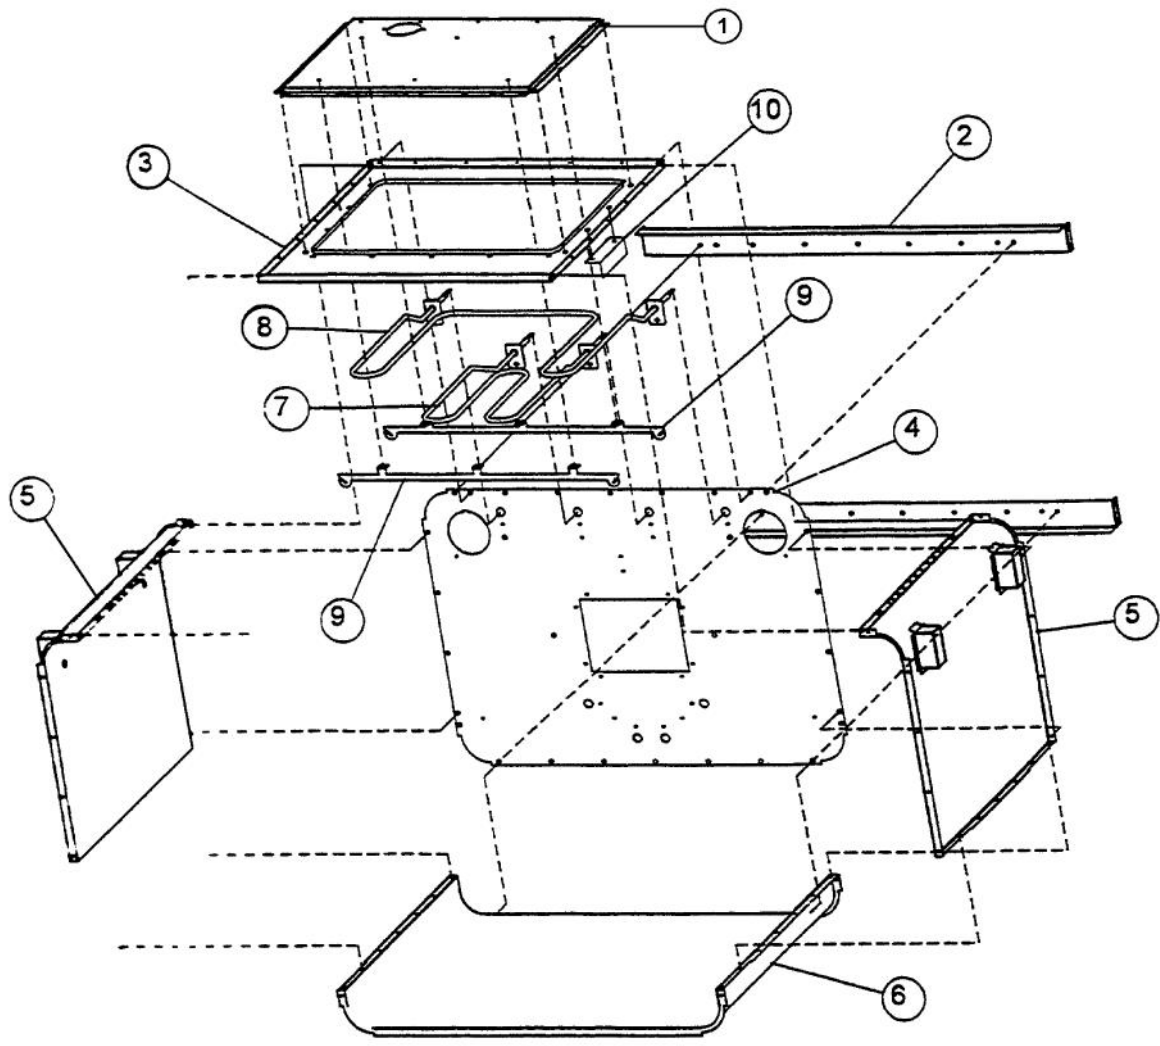

Ref #	Part Number	Qty.	Description
1	B2002167		BROILER TOP (VDSC)
2	A2002158		REAR OVEN SUPT (VDSC)
3	G9102737		OVEN TOP ASSY (VDSC30)
4	E9102741		OVEN BACK (VDSC30)
5	G9102736		OVEN SIDE ASSY (VDSC)
6	E9102152		OVEN BTM (VDSC)
7	PJ010001		BROIL ELEMENT 240V
8	PJ010002		BROIL ELEMENT(MAXI)-SIDE (VDSC)240V
9	B2002185		BROIL ELEMENT BRKT (VDSC)
NI	PD020003		NO.10 X 1/2 T(A) HEX WASHER HEAD
NI	PD020048		NO.10 X 1/2 TEK 410 SS SCREW
10	B2002489		THERMAL BULB SHIELD (VDSC)