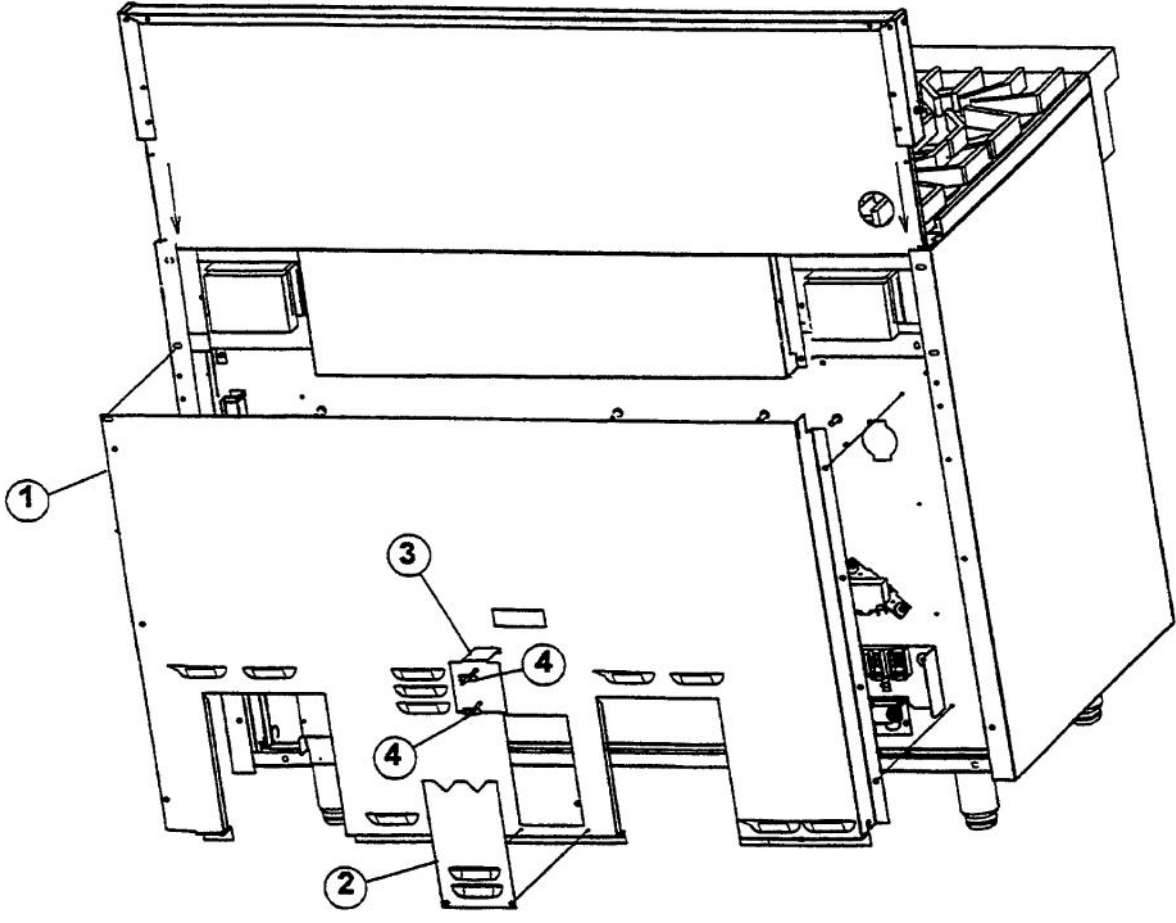

Ref #	Part Number	Qty.	Description
1	A2004296		LOWER BACK COVER (VDSC485)
2	A2002454		BACK COVER ACCESS DOOR
3	A2002654		ANTI-TIP DEVICE (VDSC)
4	PD010018		TOGGLE BOLT (3/16 X 2)