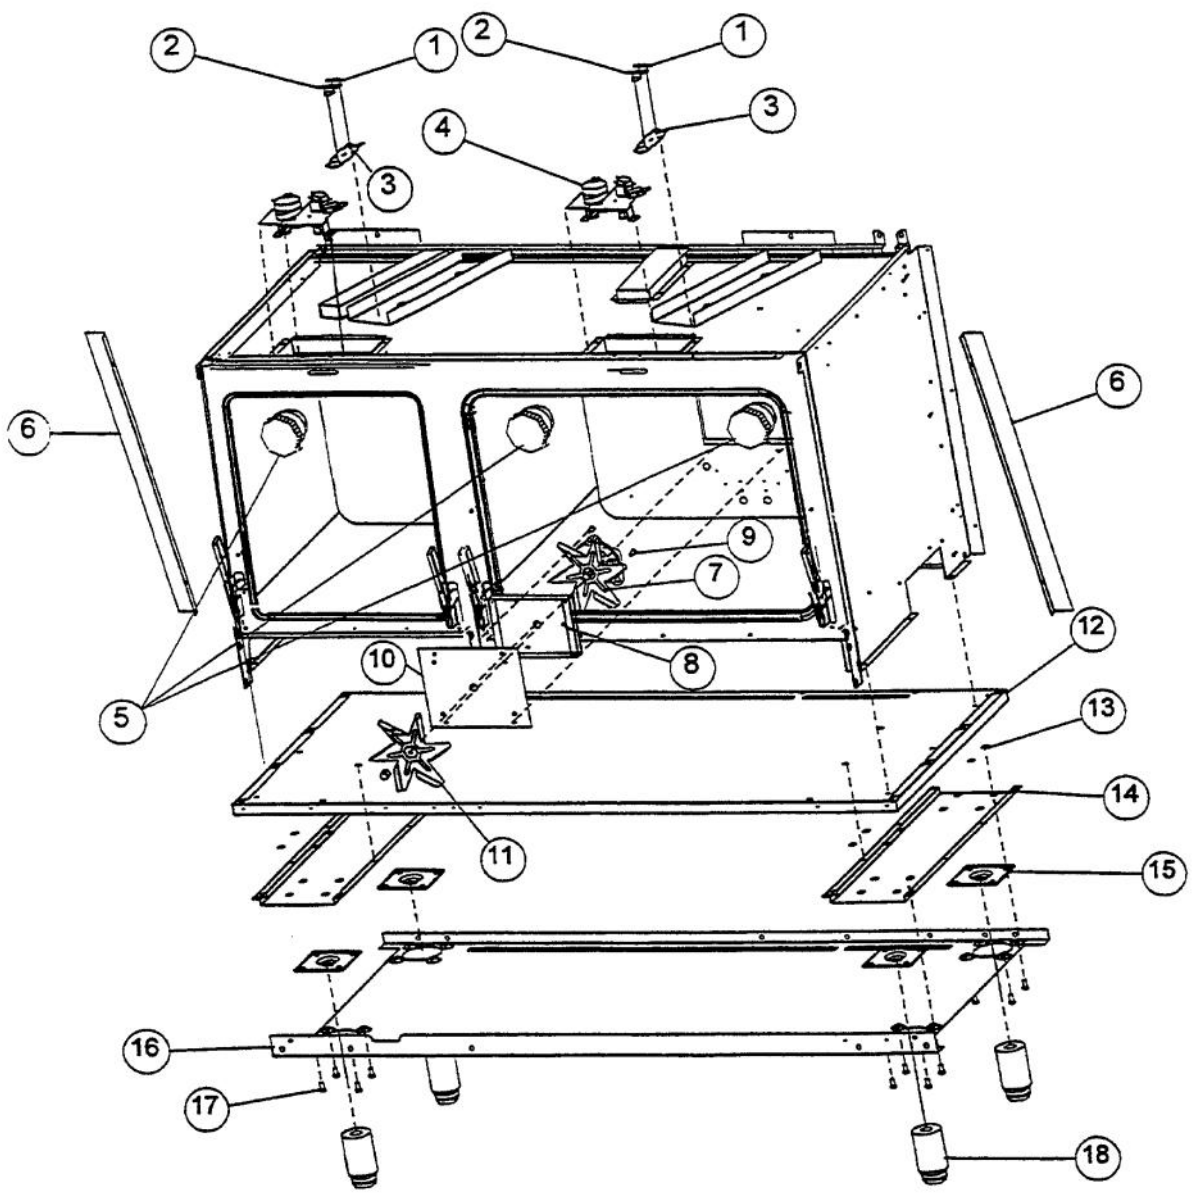

Ref #	Part Number	Qty.	Description
1	PJ030005		SWITCH (HIGH-LIMIT) VDSC (MOUNT TO REAR OF BRACKET)
2	PJ030006		SWITCH (COOLING FAN) (MOUNT TO FRONT OF BRACKET)
3	A1002456		THERMO-DISC BRKT (VDSC)
4	PE050053		DR LATCH REPL PE050020
5	PE050009		OVEN LIGHT SOCKET - 36 BUILT-IN
6	A2002475		SIDE PANEL DIVERTER (VDSC)
7	PE050005		CONVECTION FAN ASSY
8	A2002595		CONVECTION FAN BOX (VDSC)
9	PD020003		NO.10 X 1/2 T(A) HEX WASHER HEAD
10	A1002596		CONVECTION FAN COVER (VDSC)
11	PE050035		CONVECTION FAN BLADE
12	A2002501		BTM INSULATION SHIELD (VDSC48)
13	PD030029		SELF RETAINING NUT (1/4-20)
14	A2002482		LEG BRACE (VDSC)
15	PC030007		LEG PLATE - 3/4 THREADED HOLE
16	A2002500		MAIN BTM (VDSC485)
17	PD010006		HEX HD. BOLT - 1/4-20 X 1/2
18	PC030017		4 LEG ASSY