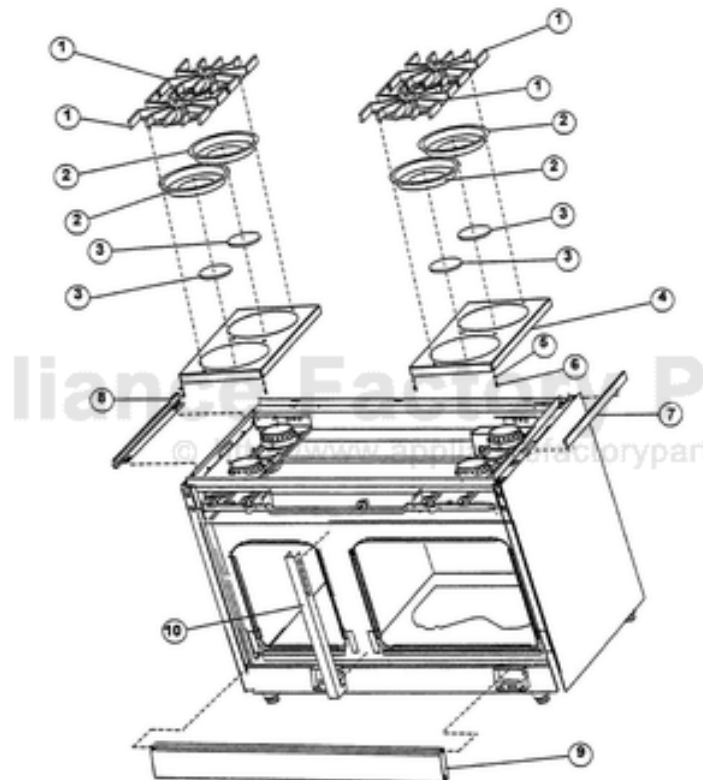

[Find Your VIKING Range Hoods Parts - Select From 411 Models](#)

----- Manual continues below -----