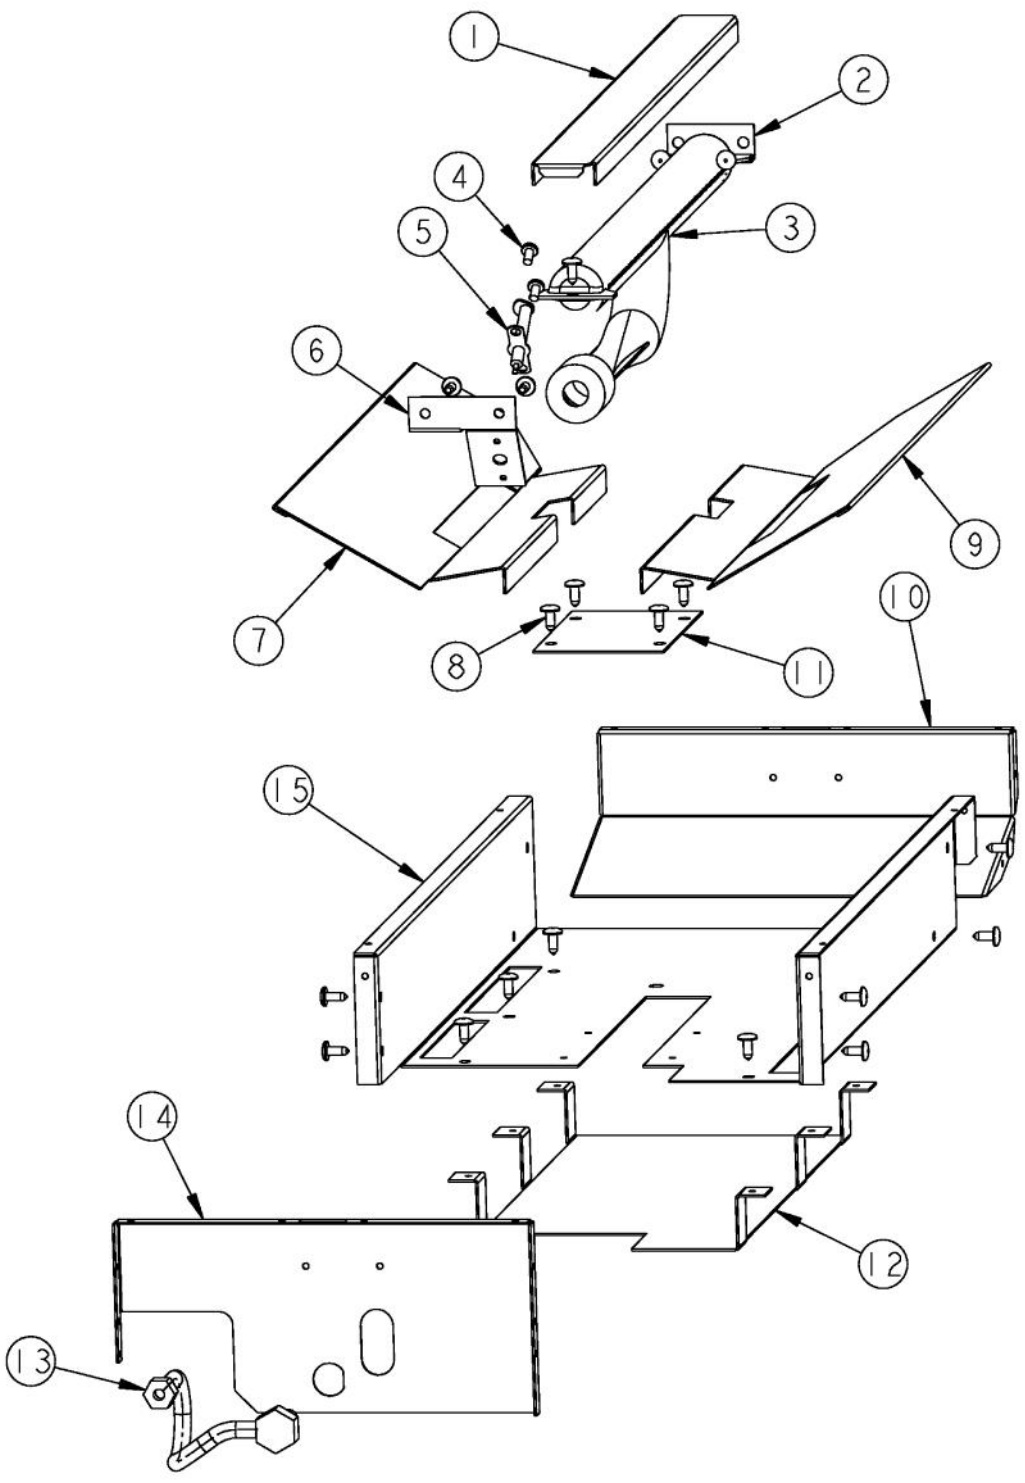

Ref #	Part Number	Qty.	Description
1	PB050077		GRILL BURNER
2	PD020002		10 X 1/2 PH.TR.HD.SMS.
3	PB040001		IGNITOR - (ALL RANGES)
4	PD020004		10X3/8PH.HD.TYPE 25 REPL PD040125
5	A2001300		GRIDDLE IGNITOR BRKT
6	A1001636		GRIDDLE VENTURI COVER
7	A2001148		GRIDDLE BOX (VGRT)
8	A2001630		GRIDDLE VALVE COVER (VGRC)
9	PB010004		SINGLE SAFETY VALVE (NAT. GRIDDLE)
10	A1001198		THERMAL VALVE BRKT
11	PD030012		6-32 HEX NUT
12	PB030007		SHUT OFF VALVE
13	PB020116		TUBING - 10 FLEXIBLE 12 & 24
14	A2002001		GRIDDLE HEAT BAFFLE - SLOT SUPT
15	A2001881		FRONT MTG. BRKT. GRIDDLE FLAME SHLD