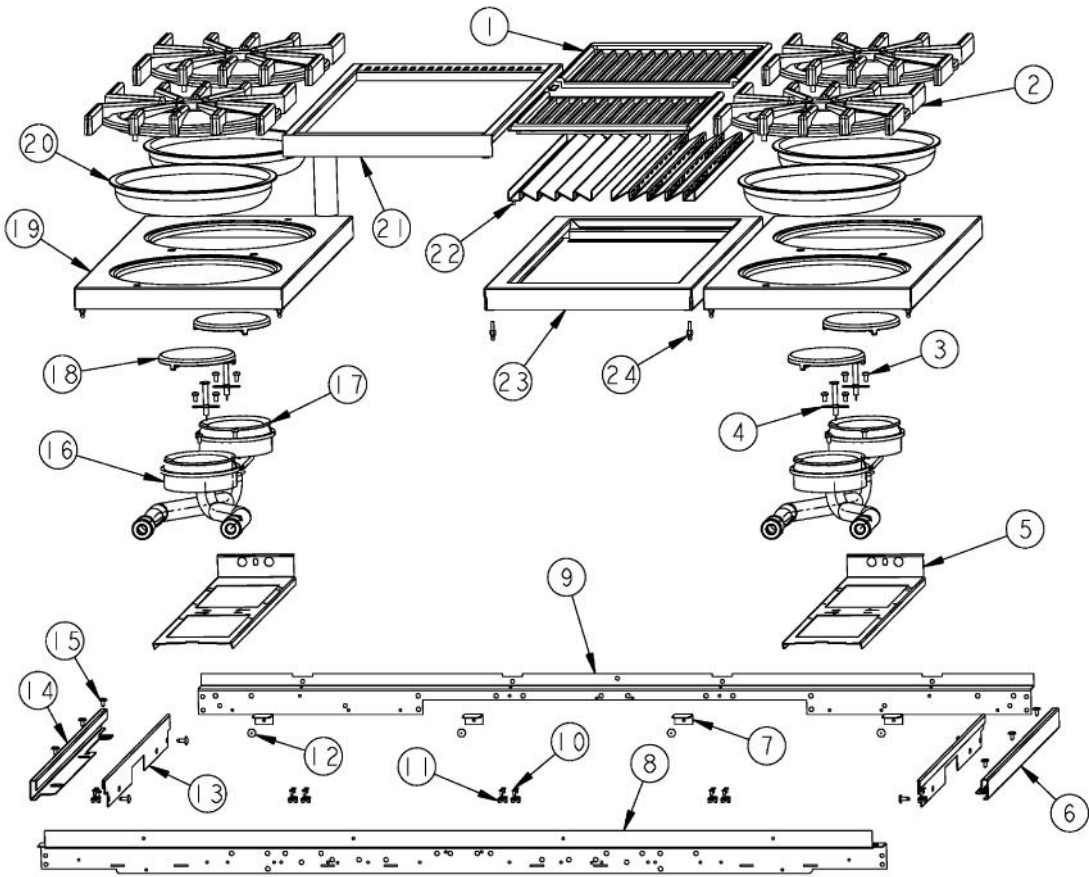

----- Manual continues below -----

Ref #	Part Number	Qty.	Description
1	G3001168		LANDING LEDGE WELD ASSY - 48
2	PD030005		SELF RETAINING NUT
3	PD010003		10-24 X 1/2 PH.TR.HD.SERD.M.S.
4	PB030007		SHUT OFF VALVE
5	PA070001		PRESSURE REGULATOR (NAT.)
6	PB010264		GRIDDLE THERMOSTAT
7	PA020045		IGNITOR SWITCH
8	PA010159		SUB TO 003536-000 - RANGE GRILL VALVE
9	PJ030001		SELECTOR SWITCH (8-POSITION) VDSC
10	PJ030037		SUB TO PS500033 - SELF CLEAN THERMOSTAT
11	PA010012		ROPER PLUG
12	PA010157		SUB TO 003515-000 - RANGE TOP BURNER VALVE
13	PD040005		SNAP BUSHING - 7/8
14	A1001138		MANIFOLD BRKT
15	PD020002		10 X 1/2 PH.TR.HD.SMS.
16	PD010012		VALVE BOLT 1/4-20 UNC-2B 5/16 M.S.
17	PE050024		OVEN IND. LIGHT (LIGHT HOUSING)
18	PA050115		UNIVERSAL 48 MANIFOLD
19	B92015423		VDSC487C-4GQ CONTROL PANEL
20	PE050016		OVEN LIGHT SWITCH - XBKX (WES-GAR)
	PE050017		OVEN LIGHT SWITCH - XWHX (WES-GAR)
21	PB010139		SELECTOR KNOB-5 POS.LH XBKX (VDSC48)
	PB010140		SELECTOR KNOB-5 POS.LH XWHX (VDSC48)
22	PD020006		NO.6-32 X 1/4 PH.PAN HD. T(F)
23	PB010103		GRIDDLE KNOB N/S XBKX
	PB010104		GRIDDLE KNOB N/S XWHX
24	PE050023		OVEN IND. LIGHT (LENS & BEZEL)
25	PA010122		VGRC/IC/RT GRILL KNOB (BK)
	PA010123		VGRC/IC/RT GRILL KNOB (WH)
26	PB010230		OVEN SELECT. KNOB XBKX VDSC307
	PB010231		OVEN SELECT. KNOB XWHX VDSC307
27	PB010129		THERMOSTAT KNOB XBKX (VDSC)
	PB010130		THERMOSTAT KNOB XWHX (VDSC)
28	PB010206		VGSC,VGRC,VGRT TOP BURNER KNOB(BK)
	PB010207		VGSC,VGRC,VGRT TOP BURNER KNOB(WH)
29	PD020046		NO.8 X 1/2 SCREWS
30	PB010208		BEZEL, CHROME PLATE
	PB010209		BEZEL BRASS
31	PD020033		SRW-NO.10-24X1/2T(23)PH.WFR HD (NKL)
32	PJ030025		5 POS SELECTOR SWITCH