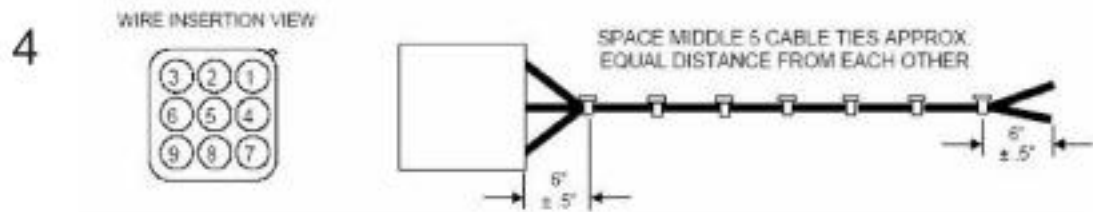

Ref #	Part Number	Qty.	Description
1	PE070776		LH REAR SELECTOR HARNESS
2	PE070777		LH 5 POS SELECTOR HARNESS
3	PE070778		LH TSTAT/GRIDDLE HARNESS
4	PE070779		RH 8 POS SELECTOR HARNESS
5	PE070780		RH REAR SELECTOR HARNESS