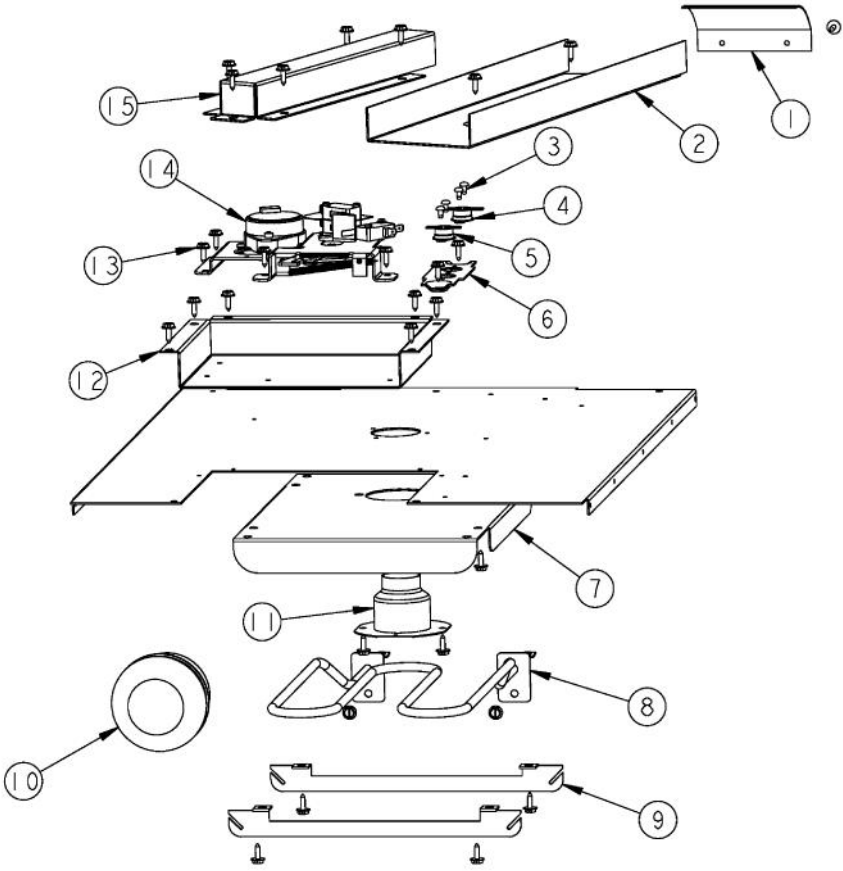

Ref #	Part Number	Qty.	Description
1	A2002478		AIR SCOOP (VDSC)
2	A2002450		LATCH COOLING DUCT (VDSC)
3	PD020006		NO.6-32 X 1/4 PH.PAN HD. T(F)
4	PJ030005		SWITCH (HIGH-LIMIT) VDSC
5	PJ030006		SWITCH (COOLING FAN)
6	A10014918		THERMODISC BRACKET
7	B2002514		BROILER TOP (VDSC48-LH)
8	PJ010001		BROIL ELEMENT 240V
9	B2002515		BROIL ELEMENT BRKT LH (VDSC48)
10	PE050009		OVEN LIGHT SOCKET - 36 BUILT-IN
11	PM010014		SMOKE ELIMINATOR (VDSC)
12	A2002168		DOOR LATCH BRKT (VDSC)
13	PD020003		NO.10 X 1/2 T(A) HEX WASHER HEAD
14	PE050053		DR LATCH REPL PE050020
15	A2002536		SMOKE ELIMINATOR VENT LH (VDSC48)