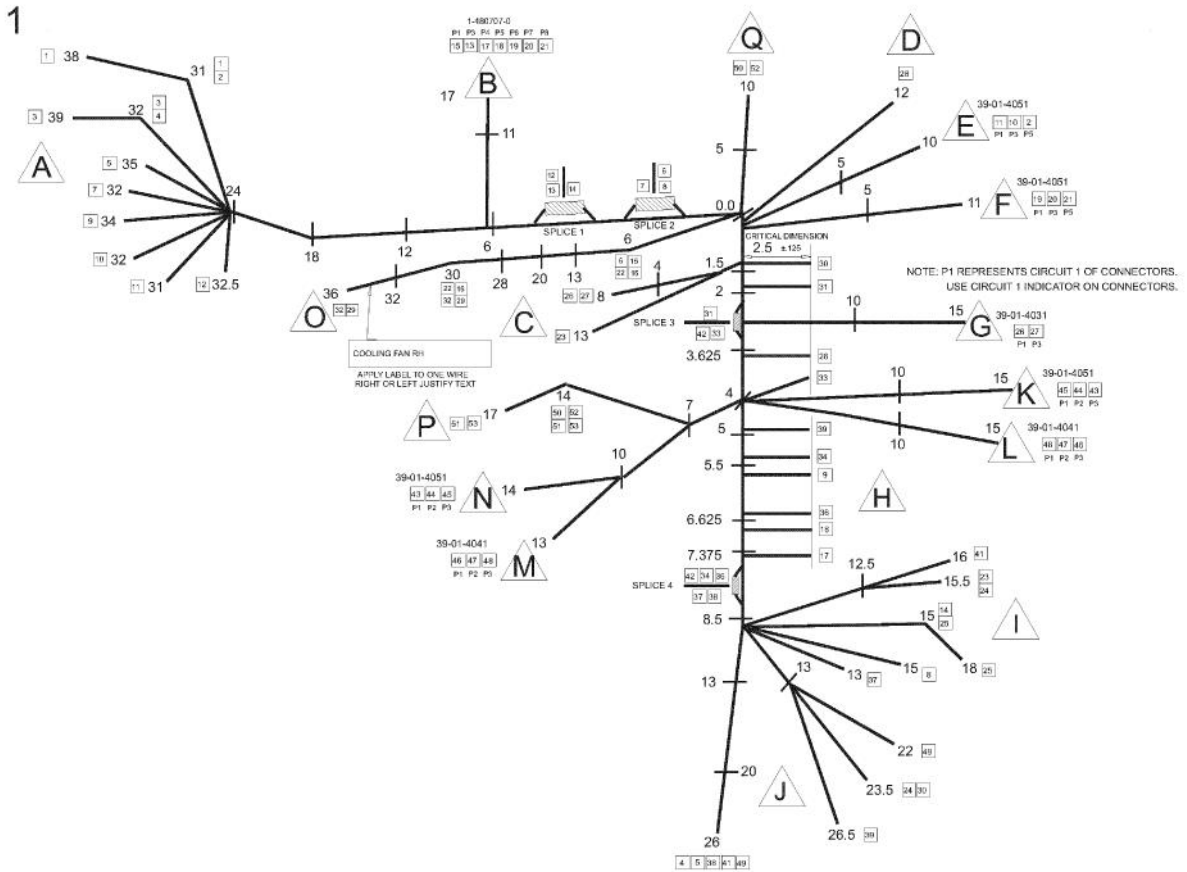

1

NOTE: EACH "KIT" WILL CONTAIN SEVERAL SETS OF IGNITOR WIRES (AS SHOWN BELOW). THESE SHOULD BE BUNDLED TOGETHER WITH TAPE & LABELED WITH THE KIT PURC. # , AND THE MODEL USAGE #.

Ref #	Part Number	Qty.	Description
1	PE070834		IGNITOR WIRE KIT (VDSC487-4GQ)

Ref #	Part Number	Qty.	Description
1	PE070775		LH OVEN MAIN HARNESS

Ref #	Part Number	Qty.	Description
1	PE070781		RH MAIN OVEN HARNESS

1

Ref #	Part Number	Qty.	Description
1	PE070783		6 POSITION SPARK MOD HARNESS