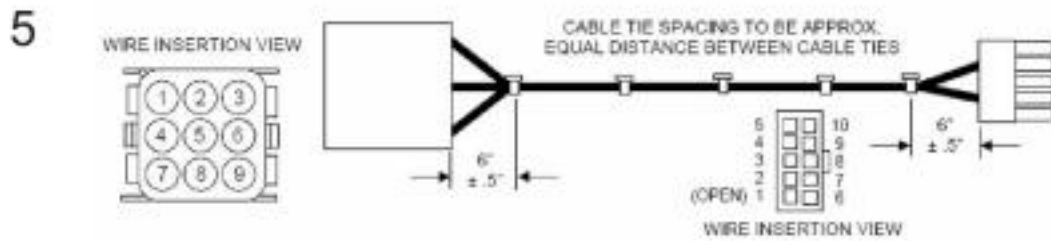

Ref #	Part Number	Qty.	Description
1	PE070776		LH REAR SELECTOR HARNESS
2	PE070777		LH 5 POS SELECTOR HARNESS
3	PE070778		LH TSTAT/GRIDDLE HARNESS
4	PE070779		RH 8 POS SELECTOR HARNESS
5	PE070780		RH REAR SELECTOR HARNESS