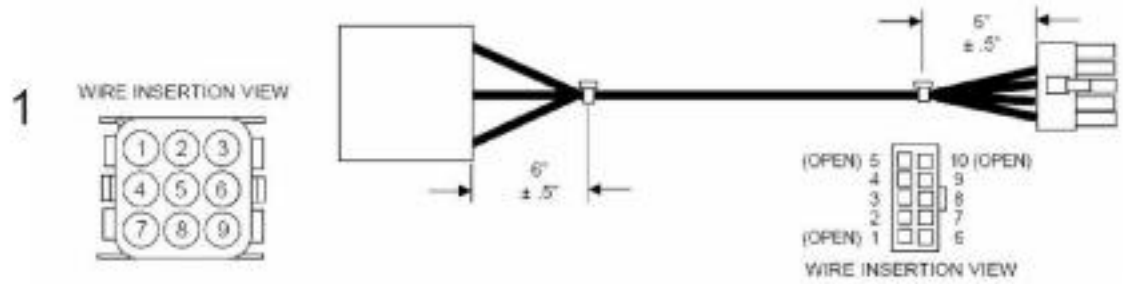

Ref #	Part Number	Qty.	Description
1	PE070776		LH REAR SELECTOR HARNESS
2	PE070777		LH 5 POS SELECTOR HARNESS
3	PE070778		LH TSTAT/GRIDDLE HARNESS
4	PE070779		RH 8 POS SELECTOR HARNESS
5	PE070780		RH REAR SELECTOR HARNESS