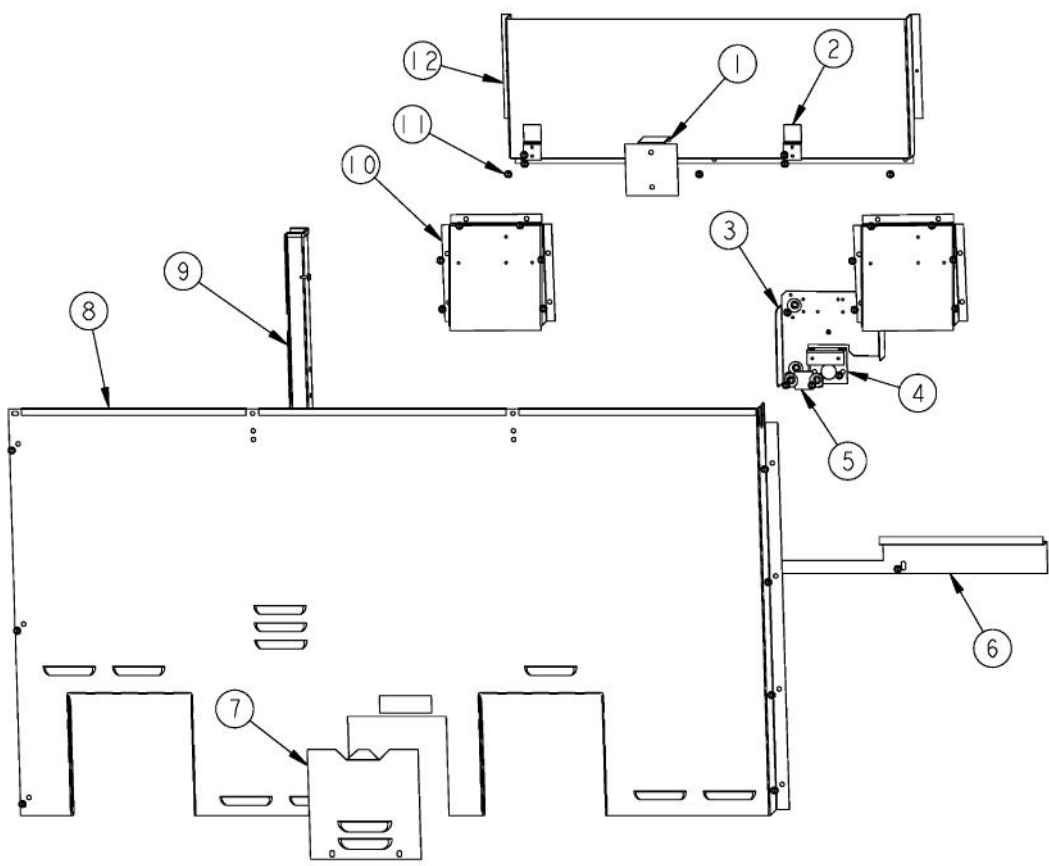

Ref #	Part Number	Qty.	Description
1	PB060046		OVEN RK VDSC48-LH REPL PB060023
2	PJ010007		PROOF ELEMENT LH VDSC-48
3	PJ010005		BAKE ELEMENT LH VDSC-48 240V
4	PC020003		HINGE ASSY (BLUE)
5	PD020003		NO.10 X 1/2 T(A) HEX WASHER HEAD
6	PD020033		SRW-NO.10-24X1/2T(23)PH.WFR HD (NKL)
7	G9102518		FRONT FRAME ASSY LH (VDSC48)
8	PB060030		RACK SUPT REPL PB060010