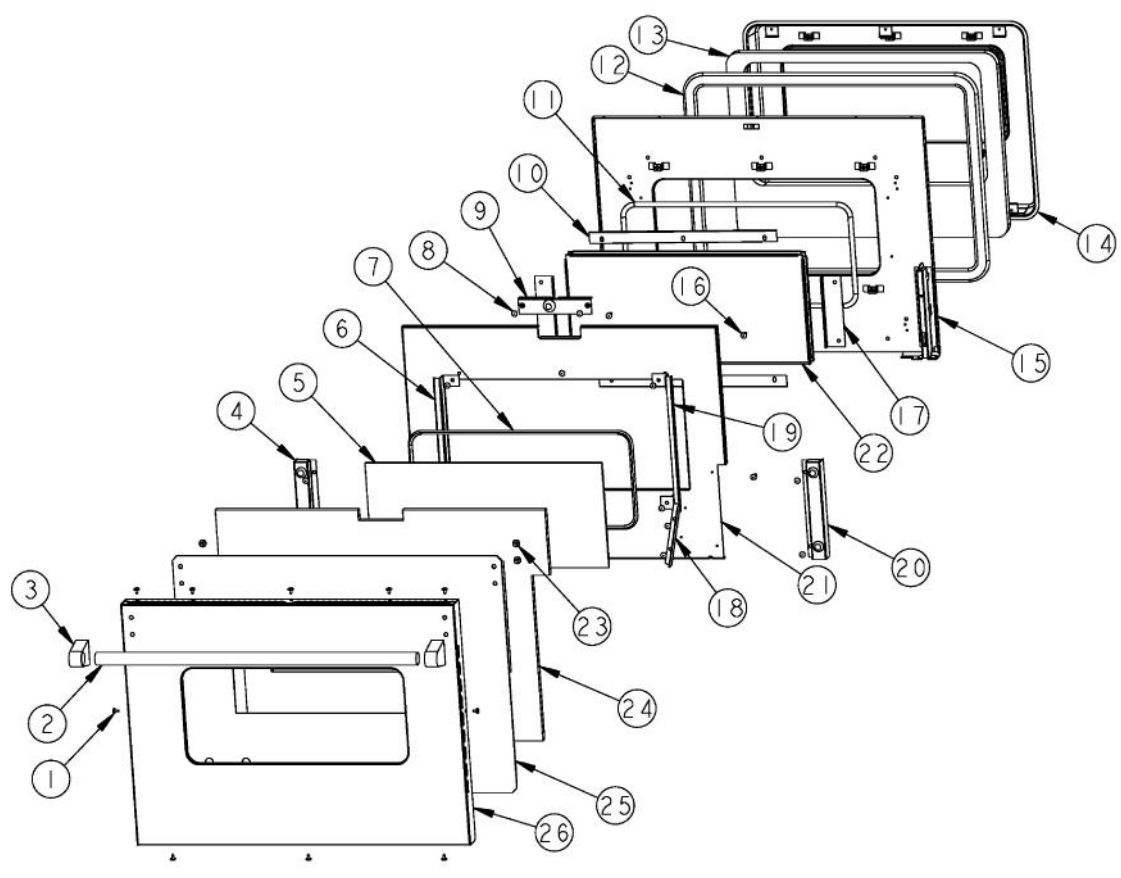

Ref #	Part Number	Qty.	Description
1	PE050005		CONVECTION FAN ASSY
2	A1002596		CONVECTION FAN COVER (VDSC)
3	PD020003		NO.10 X 1/2 T(A) HEX WASHER HEAD
4	A2002595		CONVECTION FAN BOX (VDSC)
5	PB070208		CONVECTION FAN INSULATION
6	PJ010003		CONVECTION ELEMENT (VDSC) 240V
7	PJ010004		BAKE ELEMENT (VDSC) 240V
8	PC020009		HINGE ASSY (BROWN)
9	PD020033		SRW-NO.10-24X1/2T(23)PH.WFR HD (NKL)
10	PB060044		OVEN RK VDSC30/48RH REPL PB060019
11	PB060030		RACK SUPT REPL PB060010
12	E9107933		BROILER PAN
13	E9107934		BROILER PAN INSERT
14	G9102521		FRONT FRAME ASSY RH (VDSC48)
15	E9102170		CONVECTION FAN COVER