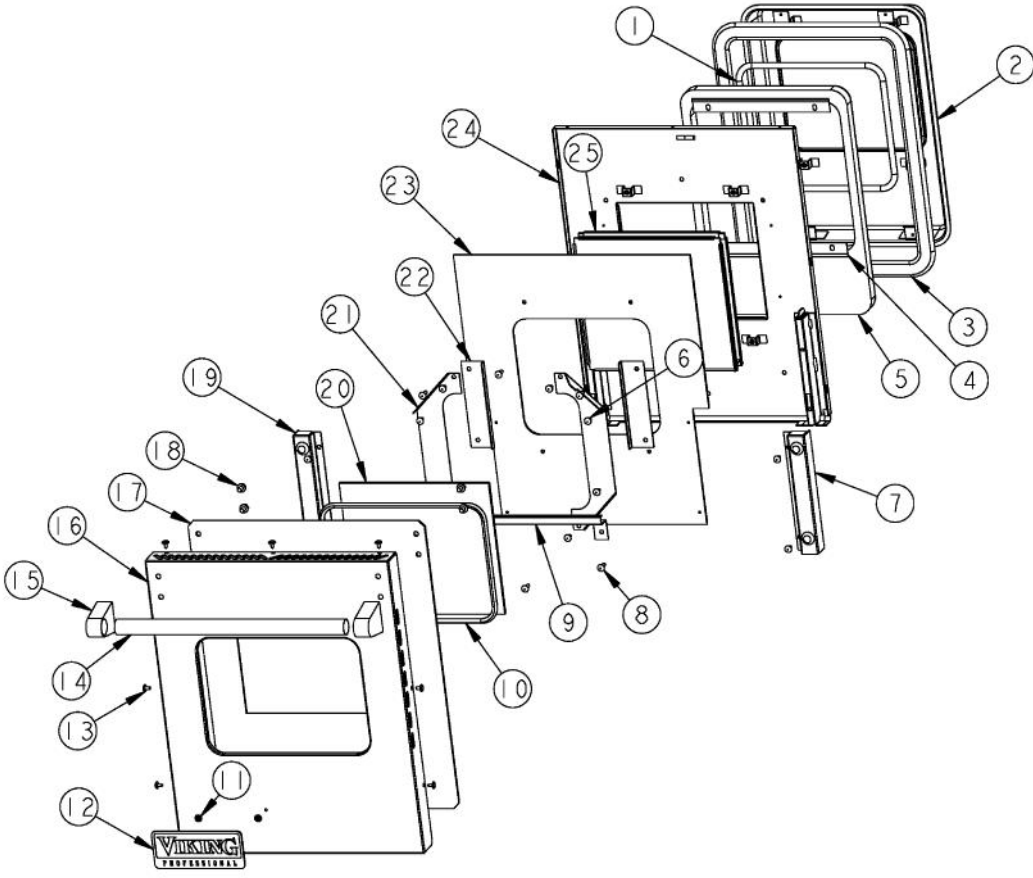

Ref #	Part Number	Qty.	Description
1	PJ030002		AUTO RESET (SELF-CLEAN) VDSC
2	PD020003		NO.10 X 1/2 T(A) HEX WASHER HEAD
3	PD020185		NO.6 X 1 PAN HEAD SCREW
4	PE070786		ELECTRONIC CONTROL BOARD
5	A1002456		THERMO-DISC BRKT (VDSC)
6	PD020006		NO.6-32 X 1/4 PH.PAN HD. T(F)
7	PE070147		TERMINAL BLOCK
8	PD020014		10X3/4 PH TR HD SMS
9	PE050026		COOLING FAN (VDSC)
10	PA020048		INVENSYS 0+6 RE-IGNITION SPARK MODULE
11	PD020004		10X3/8PH.HD.TYPE 25 REPL PD040125