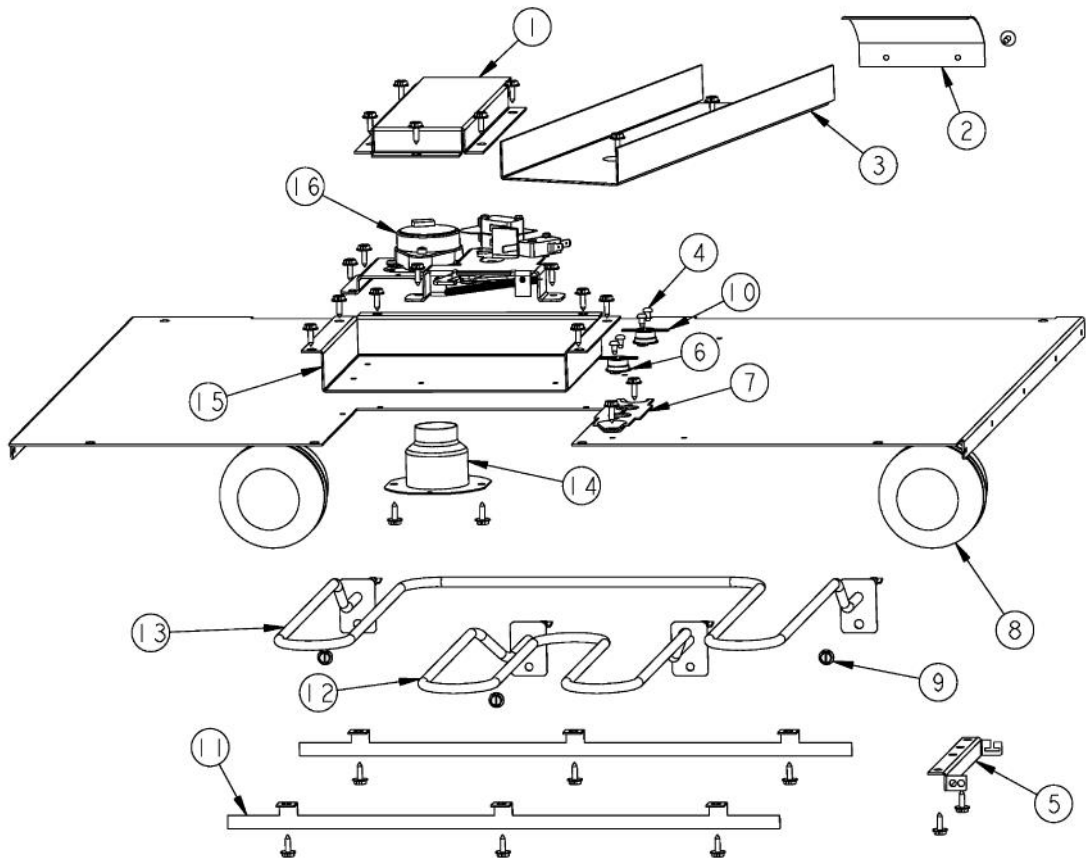

Ref #	Part Number	Qty.	Description
1	B2001140		GRILL FLAME SHIELD (VGRT)
2	A2001132		REAR GRILL BURNER BRKT (VGRT)
3	PB050077		GRILL BURNER
4	PD020004		10X3/8PH.HD.TYPE 25 REPL PD040125
5	PA020028		SPARK IGNITER
6	A2001633		GRILL FRONT SPARKER BRKT (VGRC)
7	B2009846		HEAT DEFLECTOR
8	PD020002		10 X 1/2 PH.TR.HD.SMS.
9	B20010163		HEAT DEFLECTOR
10	A2001855		GRILL BACK - (VGRC605)
11	A1001862		GRILL VENTURI COVER (VGRC605)
12	A2001863		GRILL BTM SHIELD (VGRC605)
13	PB020025		TUBING-GRILL (REVISED) REP PB020021
14	A2001631		GRILL BOX FRONT (VGRC)
15	A2001852		GRILL BOX - (VGRC605)