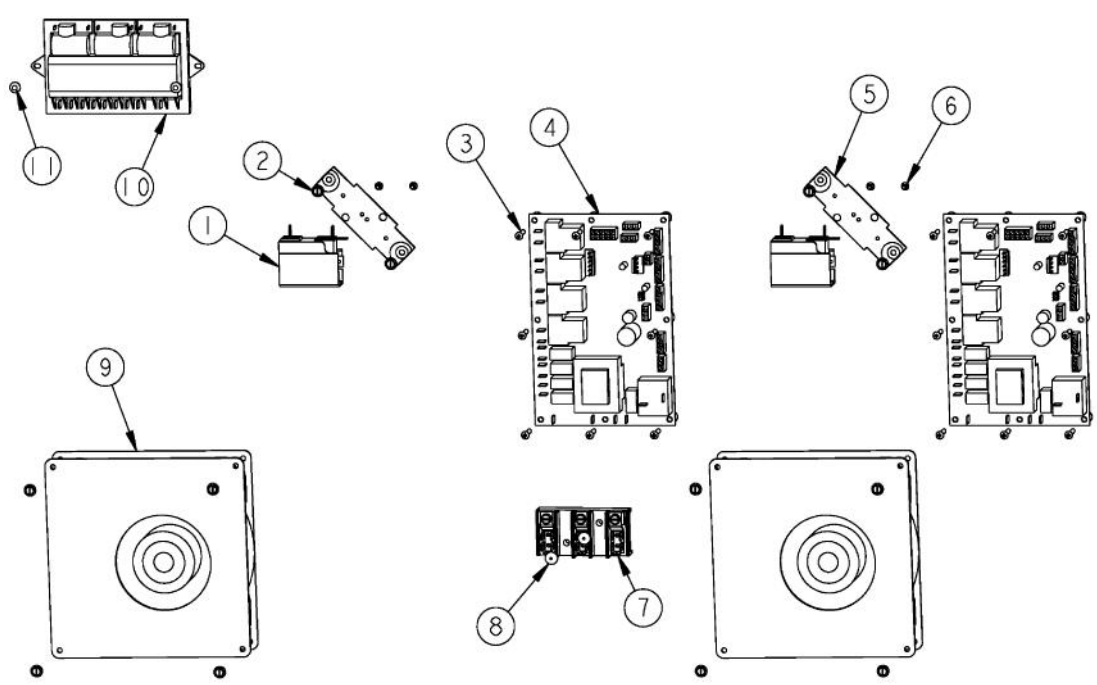

Ref #	Part Number	Qty.	Description
1	PJ030002		AUTO RESET (SELF-CLEAN) VDSC
2	PD020003		NO.10 X 1/2 T(A) HEX WASHER HEAD
3	PD020185		NO.6 X 1 PAN HEAD SCREW
4	PE070786		ELECTRONIC CONTROL BOARD
5	A1002456		THERMO-DISC BRKT (VDSC)
6	PD020006		NO.6-32 X 1/4 PH.PAN HD. T(F)
7	PE070147		TERMINAL BLOCK
8	PD020014		10X3/4 PH TR HD SMS
9	PE050026		COOLING FAN (VDSC)
10	PA020048		INVENSYS 0+6 RE-IGNITION SPARK MODULE
11	PD020004		10X3/8PH.HD.TYPE 25 REPL PD040125