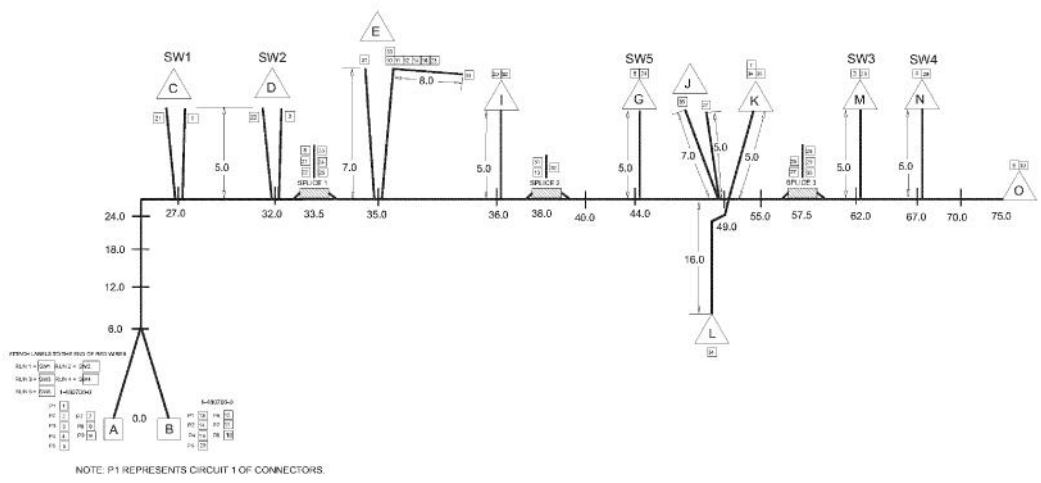

1

Red 20 GA XLPE
Jump Position 4 and 6

JST Connector
Part No. VHR-6N

Ref #	Part Number	Qty.	Description
1	PE070787		VDSC LEFT HAND OVEN HEADER

1

Ref #	Part Number	Qty.	Description
1	PE070804		IGNITION SWITCH HARNESS