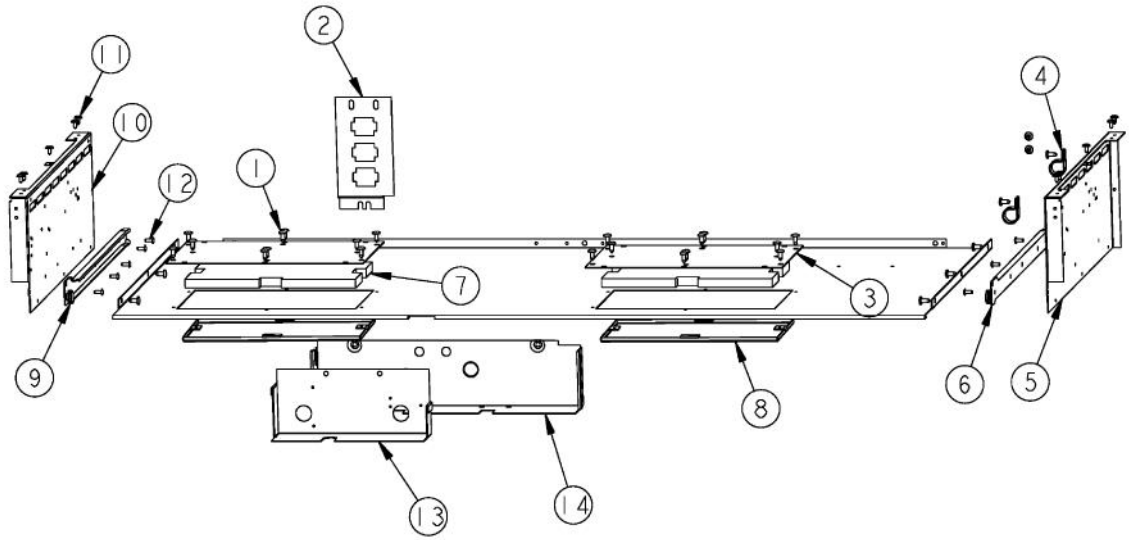

Ref #	Part Number	Qty.	Description
1	PD020002		10 X 1/2 PH.TR.HD.SMS.
2	A20014914		BULKHEAD BRACKET
3	A1006344		DOOR LOCK ACCESS PANEL 48
4	PD030109		INSULATED CLAMP
5	A2002544		BURNER BOX SIDE RH (VDSC48)
6	PK000008		DRIP TRAY GUIDE - RH
7	PB070268		DOOR LOCK BOX INSULATION
8	A20011246		VDSC487 DOOR LOCK INSUL. BOX
9	PK000007		DRIP TRAY GUIDE - LH (VGRT)
10	A2002545		BURNER BOX SIDE LH (VDSC48)
11	PD020033		SRW-NO.10-24X1/2T(23)PH.WFR HD (NKL)
12	PC040010		POP RIVET
13	A2002323		CTRL PAN ELECT. SHIELD (VDSC)
14	A2001629		THERMOSTAT COVER (VGRC485/365)