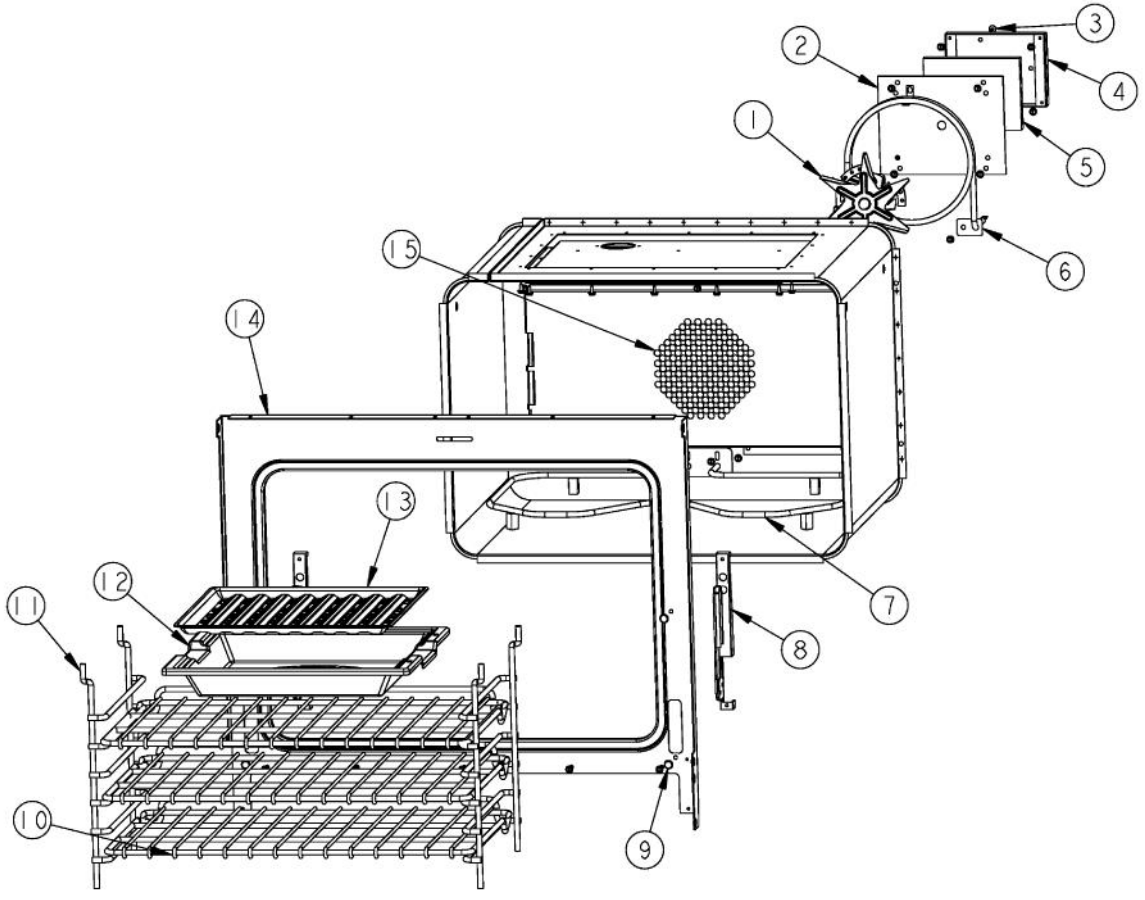

Ref #	Part Number	Qty.	Description
1	A2002479		SMOKE ELIMINATOR VENT (VDSC)
2	A2002478		AIR SCOOP (VDSC)
3	A2002450		LATCH COOLING DUCT (VDSC)
4	PD020006		NO.6-32 X 1/4 PH.PAN HD. T(F)
5	B20012039		THERMAL BULB BRACKET
6	PJ030006		SWITCH (COOLING FAN)
7	A10014918		THERMODISC BRACKET
8	PE050009		OVEN LIGHT SOCKET - 36 BUILT-IN
9	PD020003		NO.10 X 1/2 T(A) HEX WASHER HEAD
10	PJ030005		SWITCH (HIGH-LIMIT) VDSC
11	B20012072		BROILER ELEMENT BRACKET
12	PJ010001		BROIL ELEMENT 240V
13	PJ010002		BROIL ELEMENT(MAXI)-SIDE (VDSC)240V
14	PM010014		SMOKE ELIMINATOR (VDSC)
15	A2002168		DOOR LATCH BRKT (VDSC)
16	PE050053		DR LATCH REPL PE050020