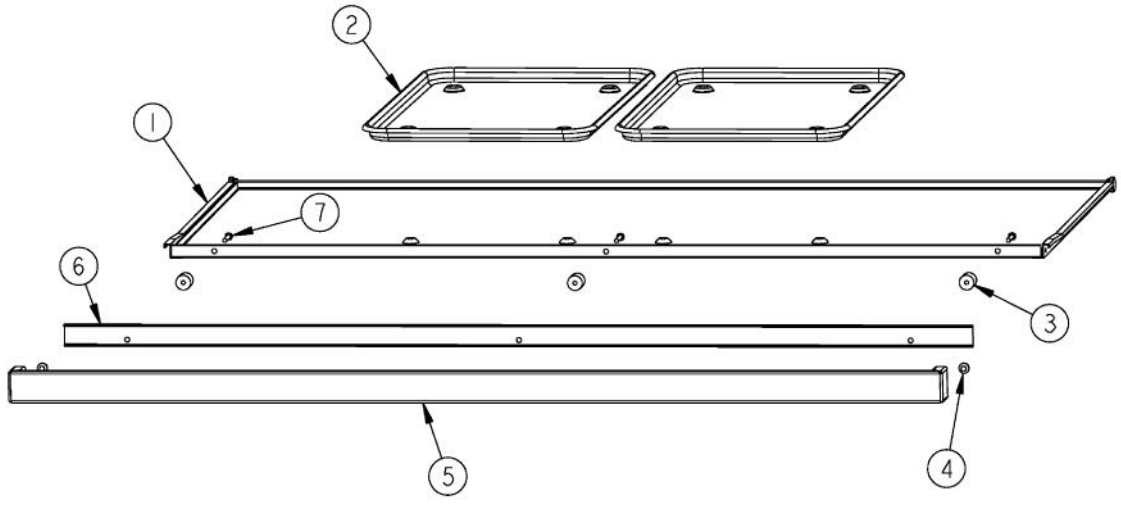

Ref #	Part Number	Qty.	Description
1	PD020002		10 X 1/2 PH.TR.HD.SMS.
2	A20014914		BULKHEAD BRACKET
3	A1006344		DOOR LOCK ACCESS PANEL 48
4	PD030109		INSULATED CLAMP
5	A2002544		BURNER BOX SIDE RH (VDSC48)
6	PK000008		DRIP TRAY GUIDE - RH
7	PB070268		DOOR LOCK BOX INSULATION
8	A20011246		VDSC487 DOOR LOCK INSUL. BOX
9	PK000007		DRIP TRAY GUIDE - LH (VGRT)
10	A2002545		BURNER BOX SIDE LH (VDSC48)
11	PD020033		SRW-NO.10-24X1/2T(23)PH.WFR HD (NKL)
12	PC040010		POP RIVET
13	A2002323		CTRL PAN ELECT. SHIELD (VDSC)
14	A2001629		THERMOSTAT COVER (VGRC485/365)