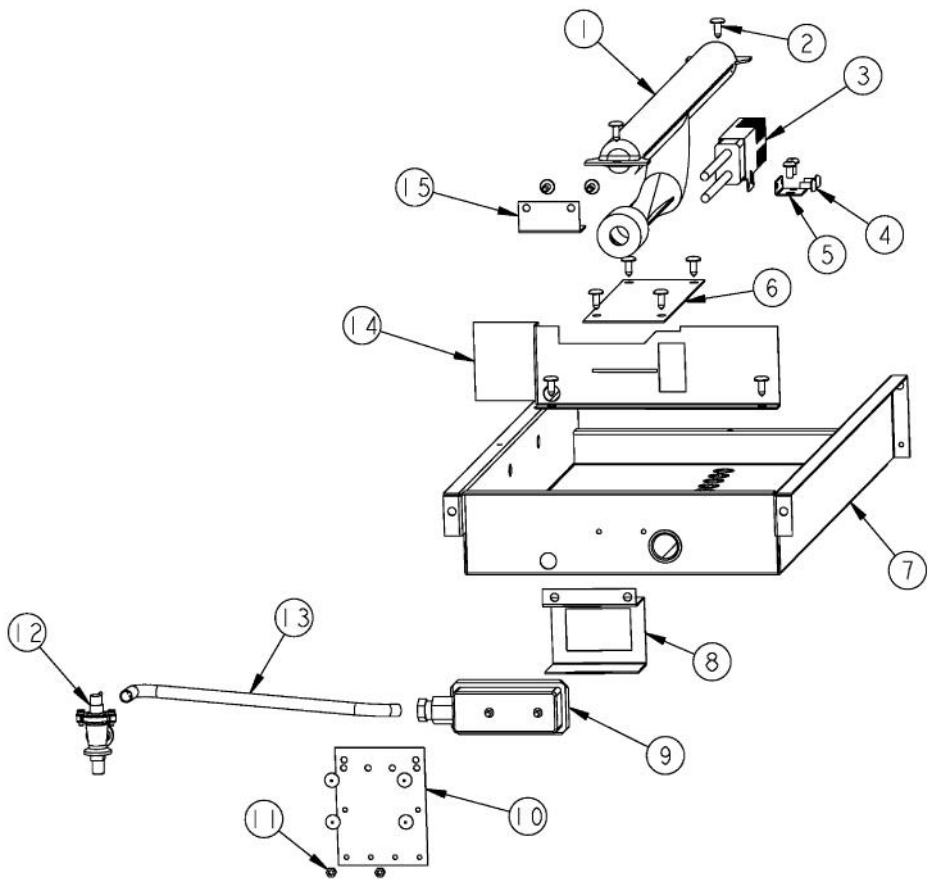

Ref #	Part Number	Qty.	Description
1	G30013336		48 DRIP TRAY ASSY. 6Q &4GQ
2	PB080061		GREASE PAN
3	PD040028		BUSHING(.194ID/.750OD/.750LONG)
4	PD040004		GROMMET BUMPER
5	G30010697		DRIP TRAY HANDLE ASSY 48
	G93011461PVD		DRIP TRAY HANDLE ASSY 48 PVD
6	A20010693		DRIP TRAY HANDLE BACK 48
7	PD020079		NO.10 X 1 1/4 PH. PAN HD. T(A) NYLOK