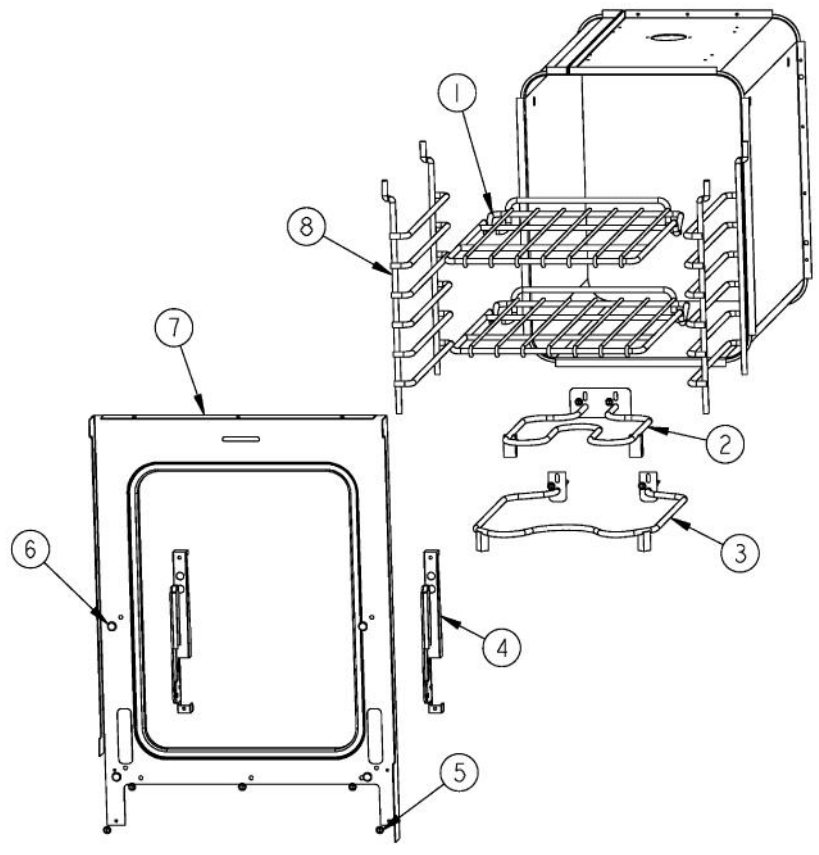

Ref #	Part Number	Qty.	Description
1	PB060046		OVEN RK VDSC48-LH REPL PB060023
2	PJ010007		PROOF ELEMENT LH VDSC-48
3	PJ010005		BAKE ELEMENT LH VDSC-48 240V
4	PC020003		HINGE ASSY (BLUE)
5	PD020003		NO.10 X 1/2 T(A) HEX WASHER HEAD
6	PD020033		SRW-NO.10-24X1/2T(23)PH.WFR HD (NKL)
7	G9102518		FRONT FRAME ASSY LH (VDSC48)
8	PB060030		RACK SUPT REPL PB060010