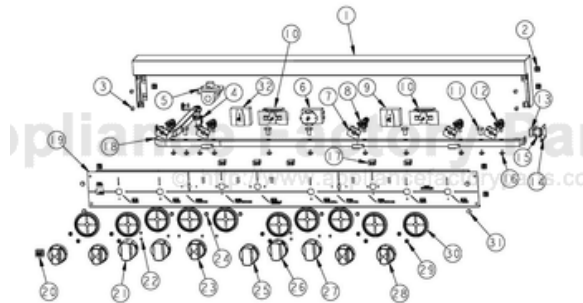

[Find Your VIKING Range Hoods Parts - Select From 411 Models](#)

----- Manual continues below -----