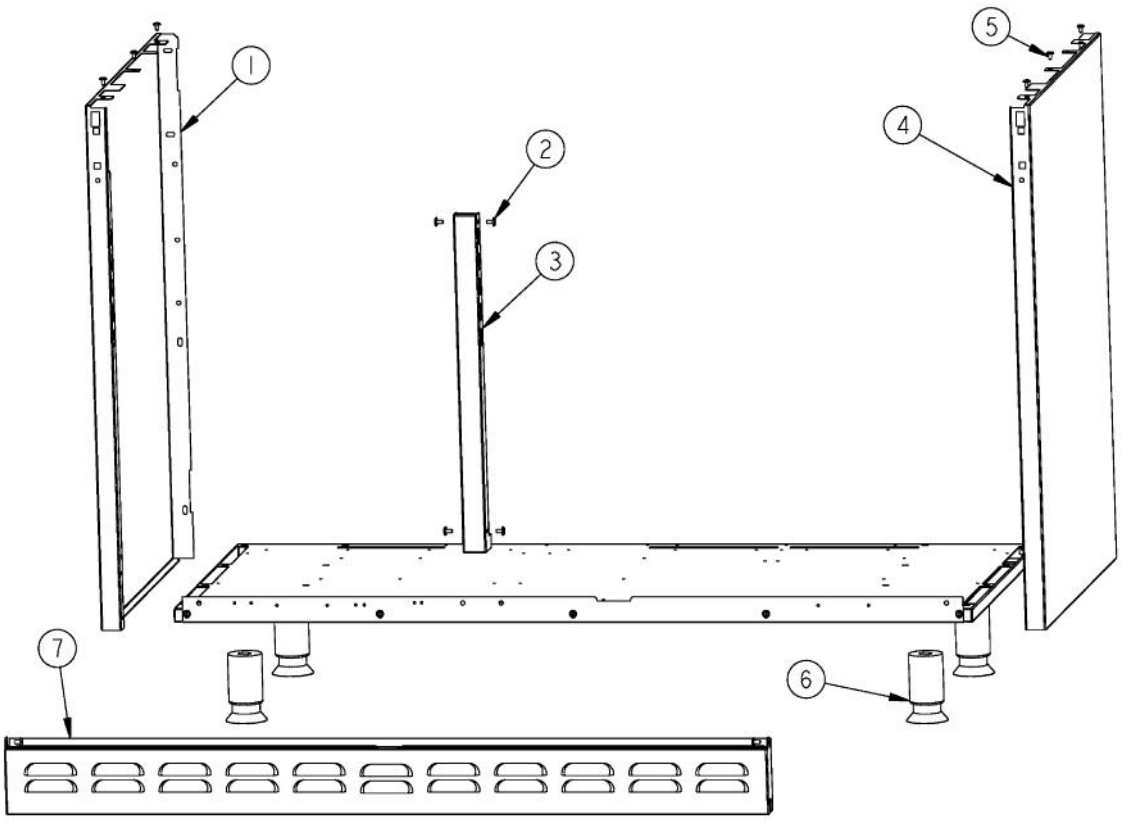

Ref #	Part Number	Qty.	Description
1	A2002654		ANTI-TIP DEVICE (VDSC)
2	A2005735		BACKGUARD SUPPORT BRACKET
3	A2002193		ELECTRICAL MOUNTING BRKT (VDSC)
4	A2002195		POWER CORD MOUNTING BRKT (VDSC)
5	A1002457		POWER CORD MOUNTING STRAP (VDSC)
6	A2004296		LOWER BACK COVER (VDSC485)
7	A2002454		BACK COVER ACCESS DOOR
8	A20014920		BACK COVER
9	A2000210		WIRE CHANNEL
10	A2002180		COOLING FAN HOUSING (VDSC)
11	PD020003		NO.10 X 1/2 T(A) HEX WASHER HEAD
12	A2002537		OVEN FLUE LH (VDSC48)