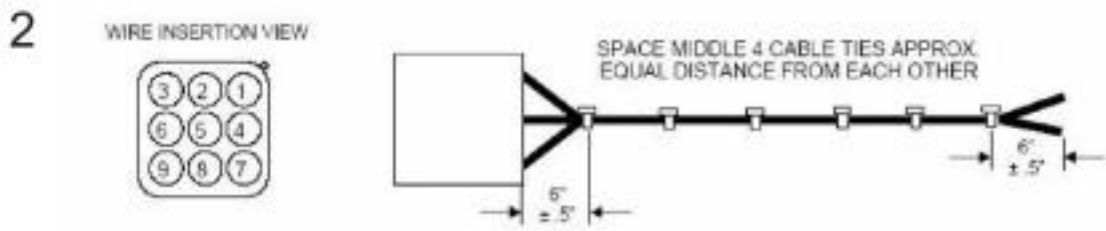

Ref #	Part Number	Qty.	Description
1	PE070776		LH REAR SELECTOR HARNESS
2	PE070777		LH 5 POS SELECTOR HARNESS
3	PE070778		LH TSTAT/GRIDDLE HARNESS
4	PE070779		RH 8 POS SELECTOR HARNESS
5	PE070780		RH REAR SELECTOR HARNESS