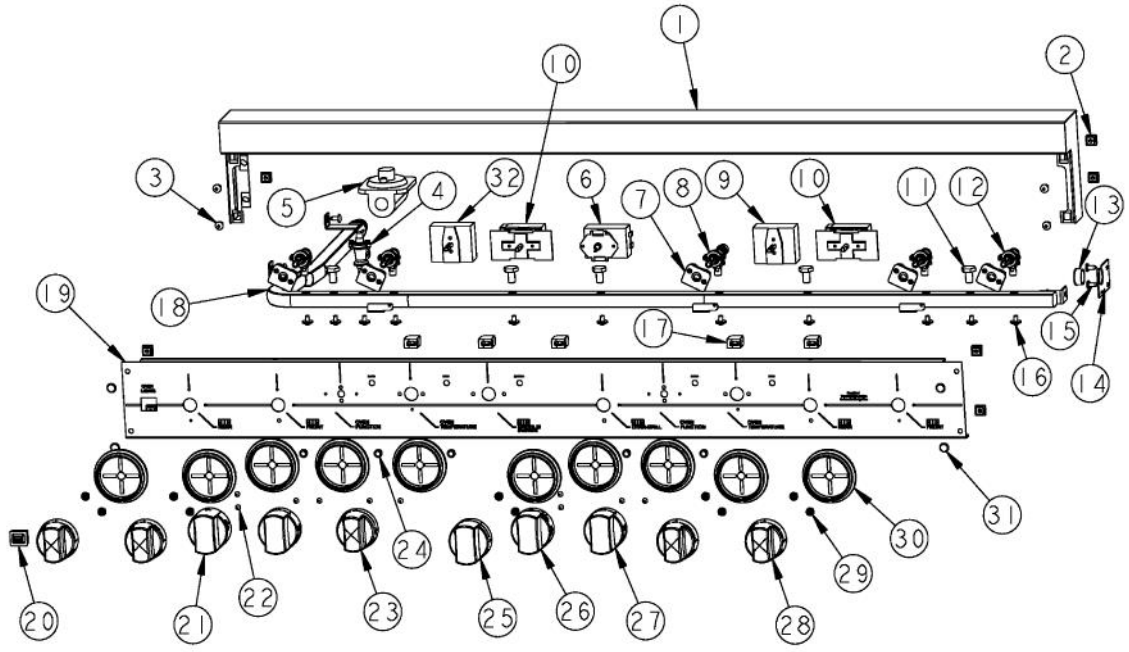

----- Manual continues below -----

Ref #	Part Number	Qty.	Description
1	G3001168		LANDING LEDGE WELD ASSY - 48
2	PD030005		SELF RETAINING NUT
3	PD010003		10-24 X 1/2 PH.TR.HD.SERD.M.S.
4	PB030007		SHUT OFF VALVE
5	PA070001		PRESSURE REGULATOR (NAT.)
6	PB010264		GRIDDLE THERMOSTAT
7	PA020045		IGNITOR SWITCH
8	PA010159		SUB TO 003536-000 - RANGE GRILL VALVE
9	PJ030001		SELECTOR SWITCH (8-POSITION) VDSC
10	PJ030037		SUB TO PS500033 - SELF CLEAN THERMOSTAT
11	PA010012		ROPER PLUG
12	PA010157		SUB TO 003515-000 - RANGE TOP BURNER VALVE
13	PD040005		SNAP BUSHING - 7/8
14	A1001138		MANIFOLD BRKT
15	PD020002		10 X 1/2 PH.TR.HD.SMS.
16	PD010012		VALVE BOLT 1/4-20 UNC-2B 5/16 M.S.
17	PE050024		OVEN IND. LIGHT (LIGHT HOUSING)
18	PA050115		UNIVERSAL 48 MANIFOLD
19	B92015423		VDSC487C-4GQ CONTROL PANEL
20	PE050016		OVEN LIGHT SWITCH - XBKX (WES-GAR)
	PE050017		OVEN LIGHT SWITCH - XWHX (WES-GAR)
21	PB010139		SELECTOR KNOB-5 POS.LH XBKX (VDSC48)
	PB010140		SELECTOR KNOB-5 POS.LH XWHX (VDSC48)
22	PD020006		NO.6-32 X 1/4 PH.PAN HD. T(F)
23	PB010103		GRIDDLE KNOB N/S XBKX
	PB010104		GRIDDLE KNOB N/S XWHX
24	PE050023		OVEN IND. LIGHT (LENS & BEZEL)
25	PA010122		VGRC/IC/RT GRILL KNOB (BK)
	PA010123		VGRC/IC/RT GRILL KNOB (WH)
26	PB010230		OVEN SELECT. KNOB XBKX VDSC307
	PB010231		OVEN SELECT. KNOB XWHX VDSC307
27	PB010129		THERMOSTAT KNOB XBKX (VDSC)
	PB010130		THERMOSTAT KNOB XWHX (VDSC)
28	PB010206		VGSC,VGRC,VGRT TOP BURNER KNOB(BK)
	PB010207		VGSC,VGRC,VGRT TOP BURNER KNOB(WH)
29	PD020046		NO.8 X 1/2 SCREWS
30	PB010208		BEZEL, CHROME PLATE
	PB010209		BEZEL BRASS
31	PD020033		SRW-NO.10-24X1/2T(23)PH.WFR HD (NKL)
32	PJ030025		5 POS SELECTOR SWITCH

Ref #	Part Number	Qty.	Description
1	G30013336		48 DRIP TRAY ASSY. 6Q &4GQ
2	PB080061		GREASE PAN
3	PD040028		BUSHING(.194ID/.750OD/.750LONG)
4	PD040004		GROMMET BUMPER
5	G30010697		DRIP TRAY HANDLE ASSY 48
	G93011461PVD		DRIP TRAY HANDLE ASSY 48 PVD
6	A20010693		DRIP TRAY HANDLE BACK 48
7	PD020079		NO.10 X 1 1/4 PH. PAN HD. T(A) NYLOK