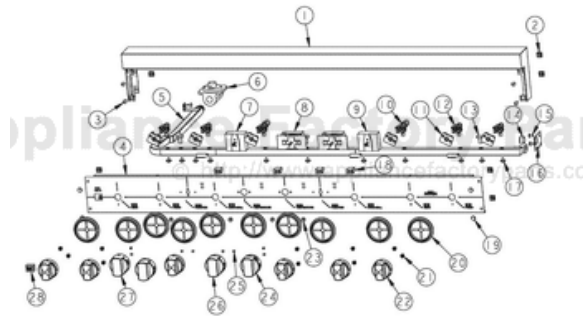

[Find Your VIKING Range Hoods Parts - Select From 411 Models](#)

----- Manual continues below -----