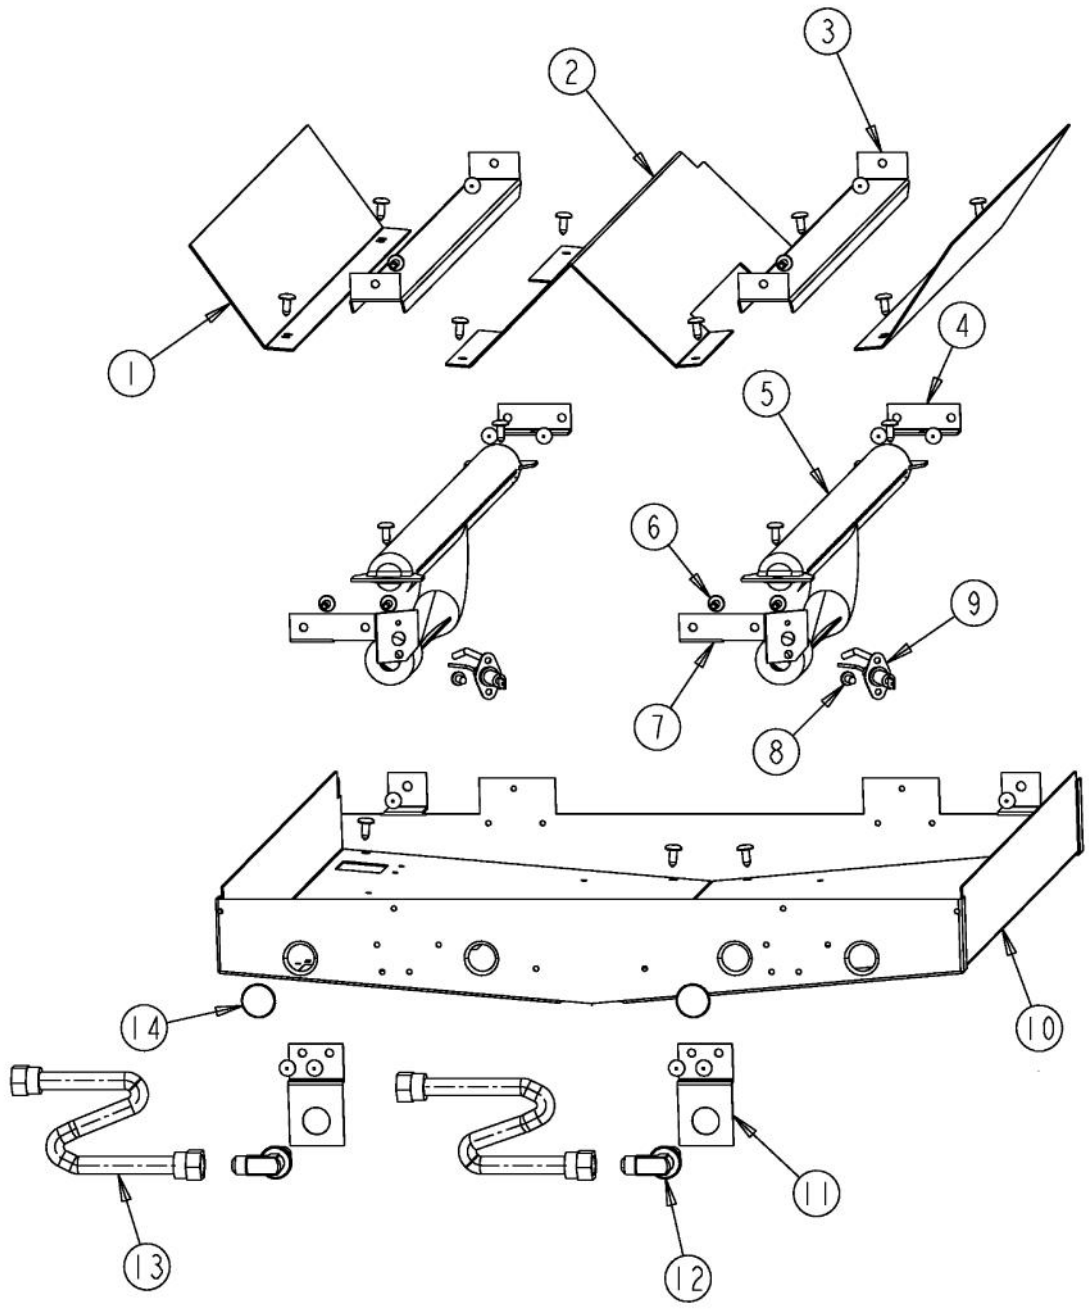

----- Manual continues below -----

Ref #	Part Number	Qty.	Description
1	G3009843		SEALED LANDING LEDGE ASSY 48
2	PD030005		SELF RETAINING NUT
3	PD010003		10-24 X 1/2 PH.TR.HD.SERD.M.S.
4	B92015425		CONTROL PANEL
5	PA050115		UNIVERSAL 48 MANIFOLD
6	PA070001		PRESSURE REGULATOR (NAT.)
7	PJ030025		5 POS SELECTOR SWITCH
8	PJ030037		SUB TO PS500033 - SELF CLEAN THERMOSTAT
9	PJ030001		SELECTOR SWITCH (8-POSITION) VDSC
10	PA010185		BURNER VALVE
11	PA020045		IGNITOR SWITCH
12	PA010158		SUB TO 003517-000 - SEALED BURNER FLARE VALVE
13	PA010012		ROPER PLUG
14	PD040005		SNAP BUSHING - 7/8
15	PD020002		10 X 1/2 PH.TR.HD.SMS.
16	A1001138		MANIFOLD BRKT
17	PD010012		VALVE BOLT 1/4-20 UNC-2B 5/16 M.S.
18	PE050024		OVEN IND. LIGHT (LIGHT HOUSING)
19	PD020033		SRW-NO.10-24X1/2T(23)PH.WFR HD (NKL)
20	PB010208		BEZEL, CHROME PLATE
	PB010209		BEZEL BRASS
21	PD020046		NO.8 X 1/2 SCREWS
22	PB010206		VGSC,VGRC,VGRT TOP BURNER KNOB(BK)
	PB010207		VGSC,VGRC,VGRT TOP BURNER KNOB(WH)
23	PE050023		OVEN IND. LIGHT (LENS & BEZEL)
24	PB010230		OVEN SELECT. KNOBxBKX VDSC307
	PB010231		OVEN SELECT. KNOBXXWHX VDSC307
25	PD020006		NO.6-32 X 1/4 PH.PAN HD. T(F)
26	PB010129		THERMOSTAT KNOB XBKX (VDSC)
	PB010130		THERMOSTAT KNOB XWHX (VDSC)
27	PB010139		SELECTOR KNOB-5 POS.LH XBKX (VDSC48)
	PB010140		SELECTOR KNOB-5 POS.LH XWHX (VDSC48)
28	PE050016		OVEN LIGHT SWITCH - XBKX (WES-GAR)
	PE050017		OVEN LIGHT SWITCH - XWHX (WES-GAR)

Ref #	Part Number	Qty.	Description
1	G30013336		48 DRIP TRAY ASSY. 6Q &4GQ
2	PB080061		GREASE PAN
3	PD040028		BUSHING(.194ID/.750OD/.750LONG)
4	PD040004		GROMMET BUMPER
5	G30010697		DRIP TRAY HANDLE ASSY 48
	G93011461PVD		DRIP TRAY HANDLE ASSY 48 PVD
6	A20010693		DRIP TRAY HANDLE BACK 48
7	PD020079		NO.10 X 1 1/4 PH. PAN HD. T(A) NYLOK