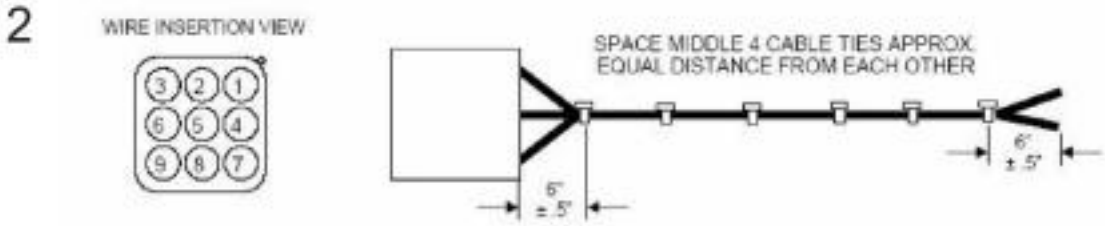

Ref #	Part Number	Qty.	Description
1	PE070776		LH REAR SELECTOR HARNESS
2	PE070777		LH 5 POS SELECTOR HARNESS
3	PE070778		LH TSTAT/GRIDDLE HARNESS
4	PE070779		RH 8 POS SELECTOR HARNESS
5	PE070780		RH REAR SELECTOR HARNESS