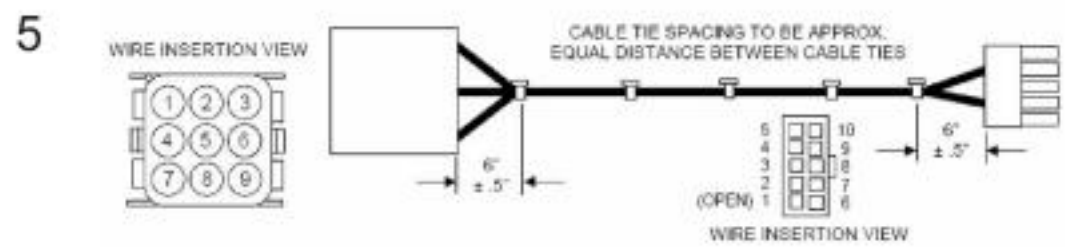

Ref #	Part Number	Qty.	Description
1	PE070776		LH REAR SELECTOR HARNESS
2	PE070777		LH 5 POS SELECTOR HARNESS
3	PE070778		LH TSTAT/GRIDDLE HARNESS
4	PE070779		RH 8 POS SELECTOR HARNESS
5	PE070780		RH REAR SELECTOR HARNESS