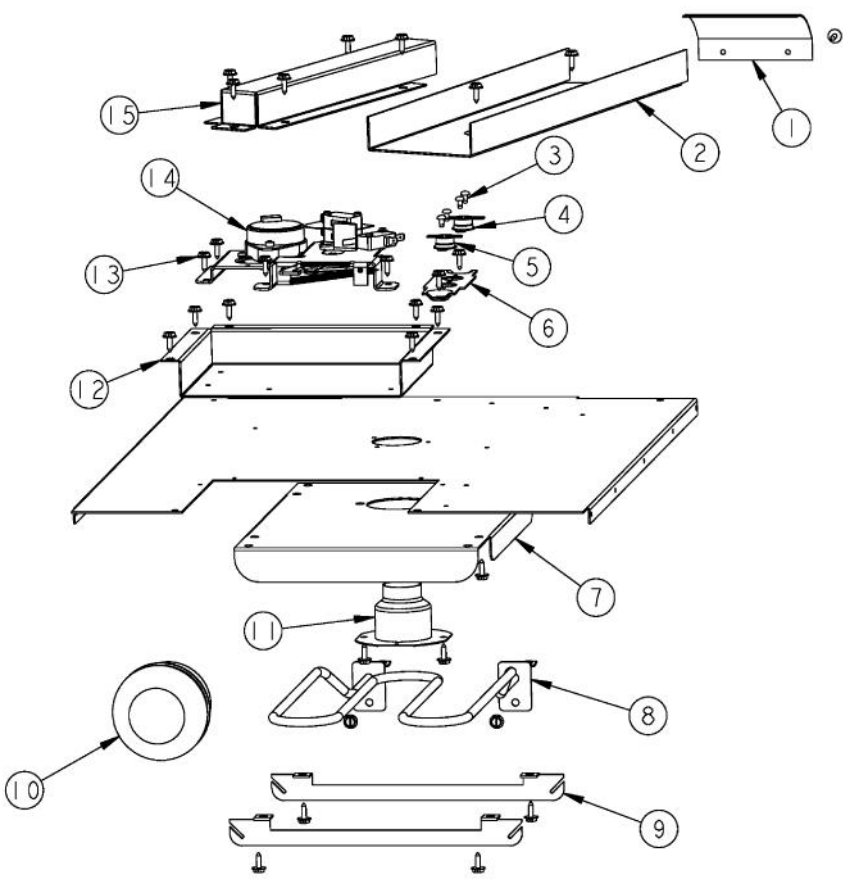

Ref #	Part Number	Qty.	Description
1	A2002478		AIR SCOOP (VDSC)
2	A2002450		LATCH COOLING DUCT (VDSC)
3	PD020006		NO.6-32 X 1/4 PH.PAN HD. T(F)
4	PJ030005		SWITCH (HIGH-LIMIT) VDSC
5	PJ030006		SWITCH (COOLING FAN)
6	A10014918		THERMODISC BRACKET
7	B2002514		BROILER TOP (VDSC48-LH)
8	PJ010001		BROIL ELEMENT 240V
9	B2002515		BROIL ELEMENT BRKT LH (VDSC48)
10	PE050009		OVEN LIGHT SOCKET - 36 BUILT-IN
11	PM010014		SMOKE ELIMINATOR (VDSC)
12	A2002168		DOOR LATCH BRKT (VDSC)
13	PD020003		NO.10 X 1/2 T(A) HEX WASHER HEAD
14	PE050053		DR LATCH REPL PE050020
15	A2002536		SMOKE ELIMINATOR VENT LH (VDSC48)