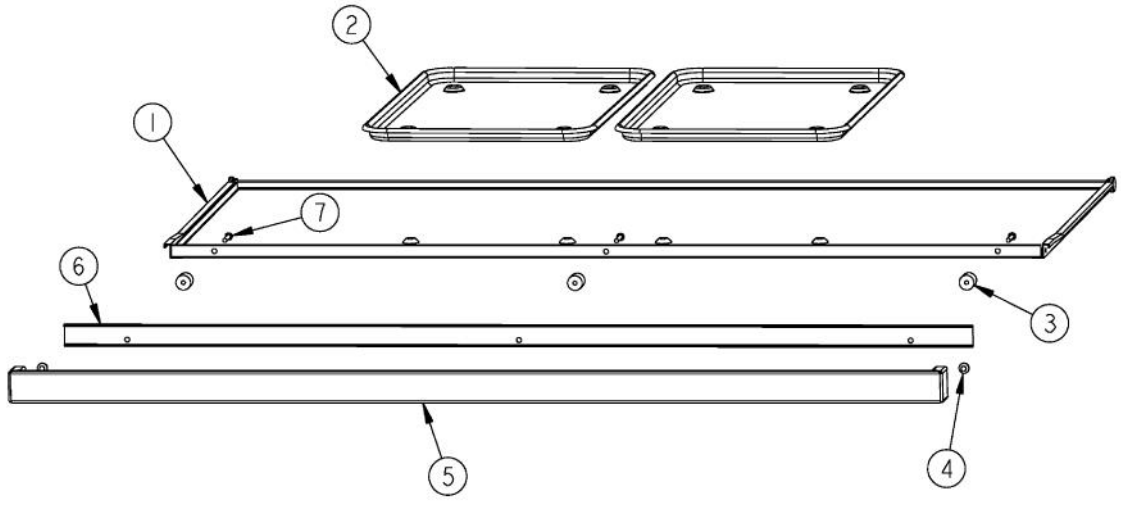

Ref #	Part Number	Qty.	Description
1	A20011243		48 SEALED BURNER SUPT. VDSC487 (4Q)
2	PD020076		6-32 X 3/8 PHILL PAN MS
3	A2002544		BURNER BOX SIDE RH (VDSC48)
4	PC040010		POP RIVET
5	PB020193		16 FLEX TUBING W/CONNECTORS
6	PD020002		10 X 1/2 PH.TR.HD.SMS.
7	PK000008		DRIP TRAY GUIDE - RH
8	PB020192		10 FLEX TUBING W/CONNECTORS
9	PK000007		DRIP TRAY GUIDE - LH (VGRT)
10	PA050086		5/8 MALE FLARE FITTING
11	PA080075		BODY BURNER D (VDSC3074BSS)
	001394-042		(BEFORE 12/18/07) 15000 BTU NAT JETHOLDER
	001394-043		(AFTER 12/18/07) 13500 BTU LP JETHOLDER
12	PB040194		(AFTER 12/18/07) SEALED RANGE ORIFICE (NAT)
	001396-040		(BEFORE 12/18/07) 15K NG ORIFICE
	PB040217		(AFTER 12/18/07) L.P. ORIFICE
	001396-044		(BEFORE 12/18/07) 13.5K LP ORIFICE
13	A2002545		(AFTER 12/18/07) BURNER BOX SIDE LH (VDSC48)