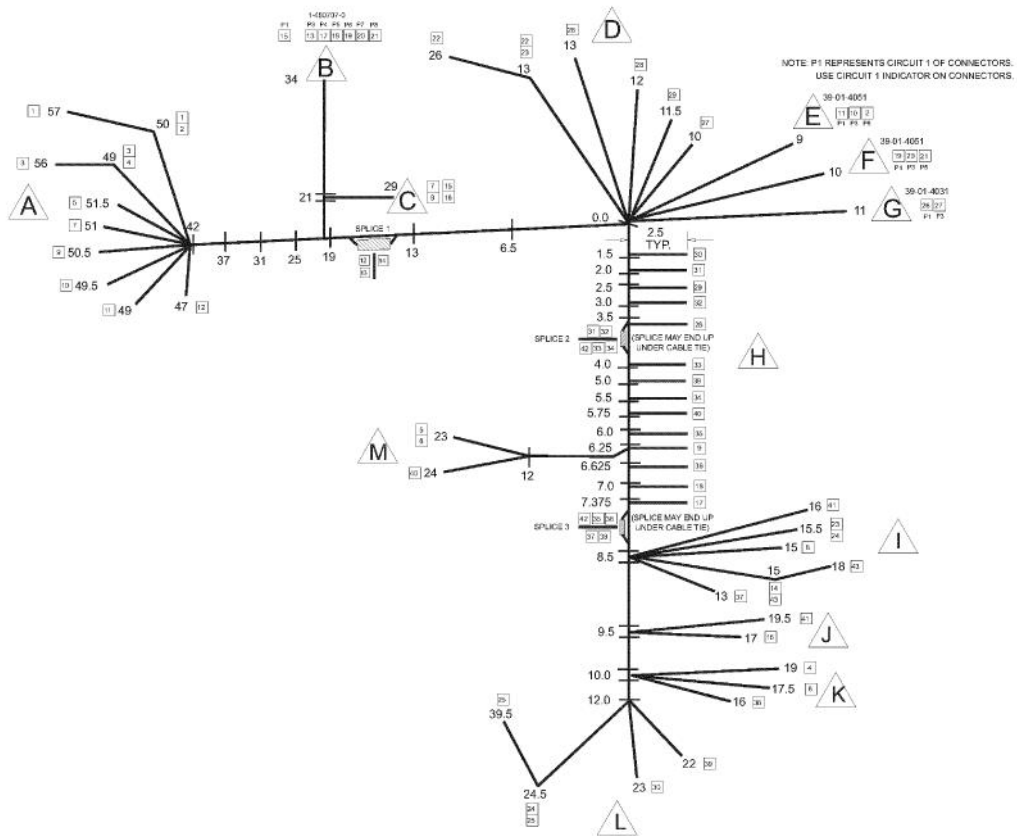

1

NOTE: EACH "KIT" WILL CONTAIN SEVERAL SETS OF IGNITOR WIRES (AS SHOWN BELOW). THESE SHOULD BE BUNDLED TOGETHER WITH TAPE & LABELED WITH THE KIT PURC. # , AND THE MODEL USAGE #.

<u>Ref #</u>	<u>Part Number</u>	<u>Qty.</u>	<u>Description</u>
1	PE070789		IGNITOR WIRE KIT (VGSC487-4Q)

Ref #	Part Number	Qty.	Description
1	PE070775		LH OVEN MAIN HARNESS

1

Ref #	Part Number	Qty.	Description
1	PE070781		RH MAIN OVEN HARNESS

1

Ref #	Part Number	Qty.	Description
1	PE070783		6 POSITION SPARK MOD HARNESS