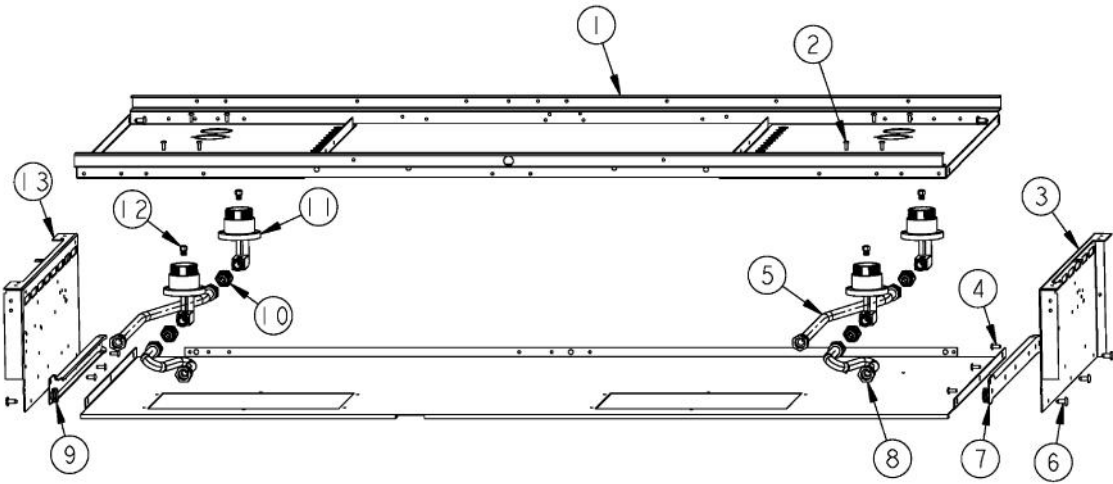

Ref #	Part Number	Qty.	Description
1	A20011243		48 SEALED BURNER SUPT. VDSC487 (4Q)
2	PD020076		6-32 X 3/8 PHILL PAN MS
3	A2002544		BURNER BOX SIDE RH (VDSC48)
4	PC040010		POP RIVET
5	PB020193		16 FLEX TUBING W/CONNECTORS
6	PD020002		10 X 1/2 PH.TR.HD.SMS.
7	PK000008		DRIP TRAY GUIDE - RH
8	PB020192		10 FLEX TUBING W/CONNECTORS
9	PK000007		DRIP TRAY GUIDE - LH (VGRT)
10	PA050086		5/8 MALE FLARE FITTING
11	PA080075		BODY BURNER D (VDSC3074BSS)
	001394-042		(BEFORE 12/18/07) 15000 BTU NAT JETHOLDER
	001394-043		(AFTER 12/18/07) 13500 BTU LP JETHOLDER
12	PB040194		(AFTER 12/18/07) SEALED RANGE ORIFICE (NAT)
	001396-040		(BEFORE 12/18/07) 15K NG ORIFICE
	PB040217		(AFTER 12/18/07) L.P. ORIFICE
	001396-044		(BEFORE 12/18/07) 13.5K LP ORIFICE
13	A2002545		(AFTER 12/18/07) BURNER BOX SIDE LH (VDSC48)