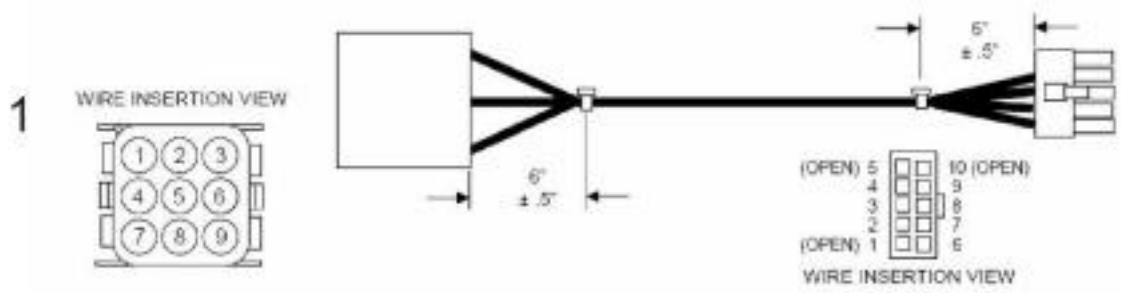

Ref #	Part Number	Qty.	Description
1	PE070776		LH REAR SELECTOR HARNESS
2	PE070777		LH 5 POS SELECTOR HARNESS
3	PE070778		LH TSTAT/GRIDDLE HARNESS
4	PE070779		RH 8 POS SELECTOR HARNESS
5	PE070780		RH REAR SELECTOR HARNESS