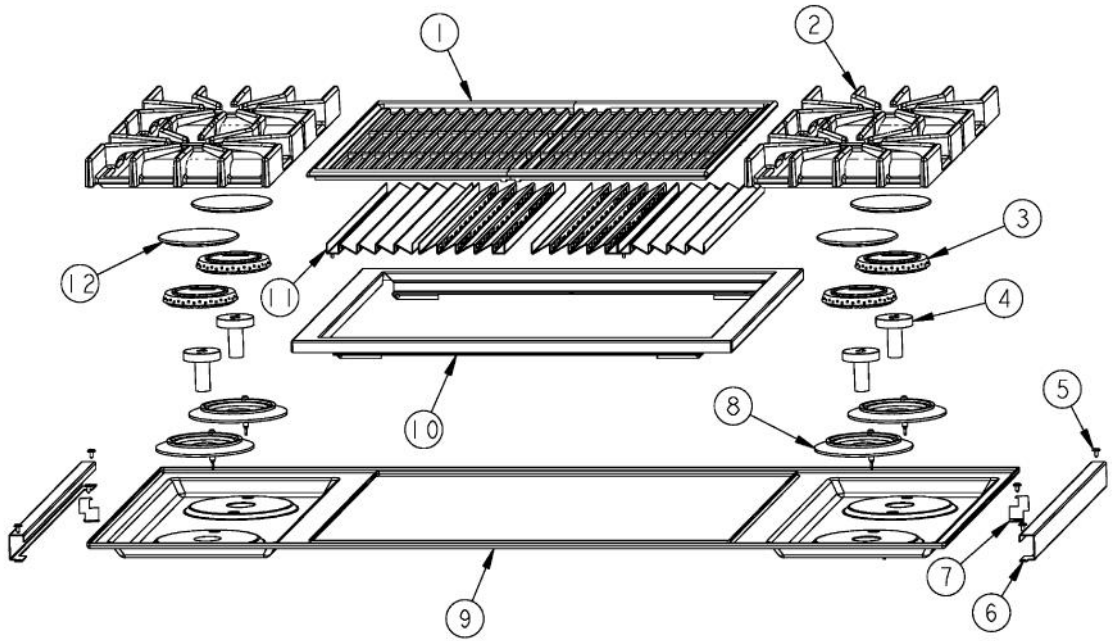

----- Manual continues below -----

Ref #	Part Number	Qty.	Description
1	G3009843		SEALED LANDING LEDGE ASSY 48
2	PD030005		SELF RETAINING NUT
3	PD010003		10-24 X 1/2 PH.TR.HD.SERD.M.S.
4	B92015425		CONTROL PANEL
5	PA050115		UNIVERSAL 48 MANIFOLD
6	PA070001		PRESSURE REGULATOR (NAT.)
7	PJ030025		5 POS SELECTOR SWITCH
8	PJ030037		SUB TO PS500033 - SELF CLEAN THERMOSTAT
9	PJ030001		SELECTOR SWITCH (8-POSITION) VDSC
10	PA010185		BURNER VALVE
11	PA020045		IGNITOR SWITCH
12	PA010158		SUB TO 003517-000 - SEALED BURNER FLARE VALVE
13	PA010012		ROPER PLUG
14	PD040005		SNAP BUSHING - 7/8
15	PD020002		10 X 1/2 PH.TR.HD.SMS.
16	A1001138		MANIFOLD BRKT
17	PD010012		VALVE BOLT 1/4-20 UNC-2B 5/16 M.S.
18	PE050024		OVEN IND. LIGHT (LIGHT HOUSING)
19	PD020033		SRW-NO.10-24X1/2T(23)PH.WFR HD (NKL)
20	PB010208		BEZEL, CHROME PLATE
	PB010209		BEZEL BRASS
21	PD020046		NO.8 X 1/2 SCREWS
22	PB010206		VGSC,VGRC,VGRT TOP BURNER KNOB(BK)
	PB010207		VGSC,VGRC,VGRT TOP BURNER KNOB(WH)
23	PE050023		OVEN IND. LIGHT (LENS & BEZEL)
24	PB010230		OVEN SELECT. KNOBxBKX VDSC307
	PB010231		OVEN SELECT. KNOBXXWHX VDSC307
25	PD020006		NO.6-32 X 1/4 PH.PAN HD. T(F)
26	PB010129		THERMOSTAT KNOB XBKX (VDSC)
	PB010130		THERMOSTAT KNOB XWHX (VDSC)
27	PB010139		SELECTOR KNOB-5 POS.LH XBKX (VDSC48)
	PB010140		SELECTOR KNOB-5 POS.LH XWHX (VDSC48)
28	PE050016		OVEN LIGHT SWITCH - XBKX (WES-GAR)
	PE050017		OVEN LIGHT SWITCH - XWHX (WES-GAR)