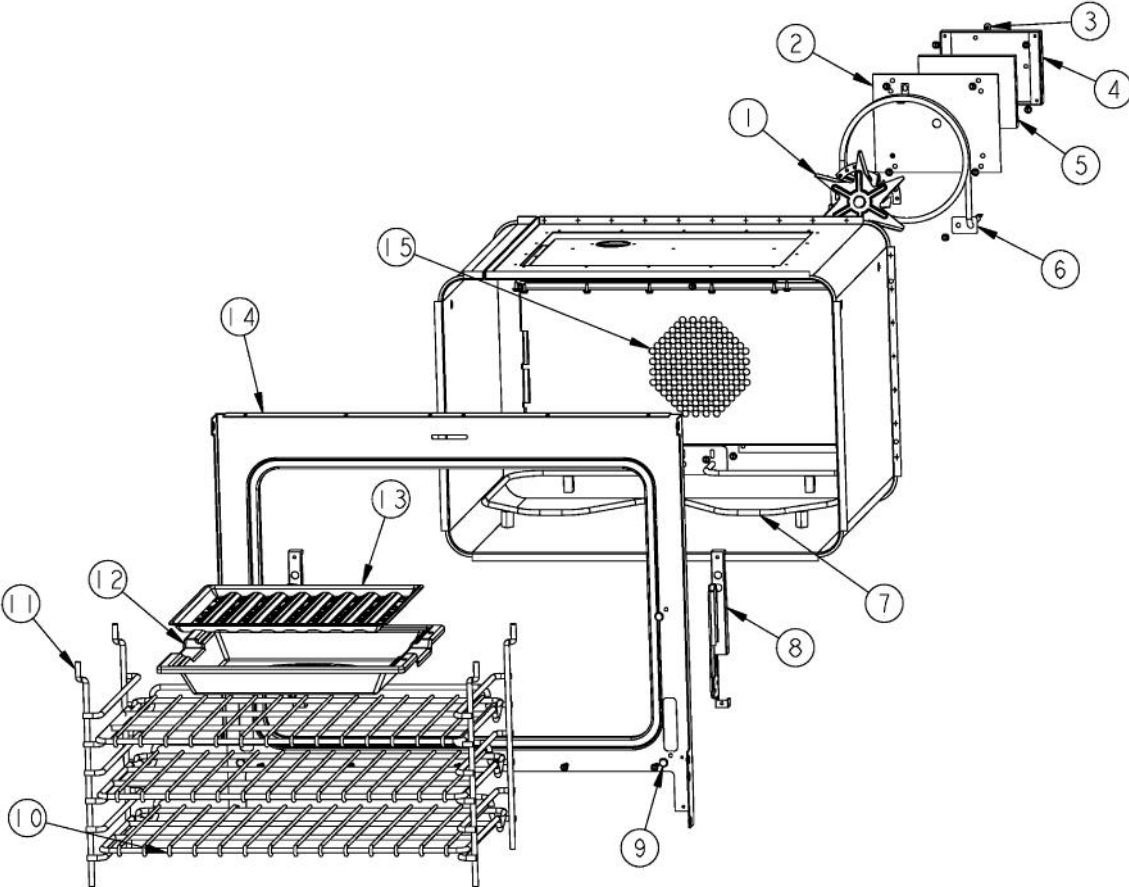

Ref #	Part Number	Qty.	Description
1	A2002479		SMOKE ELIMINATOR VENT (VDSC)
2	A2002478		AIR SCOOP (VDSC)
3	A2002450		LATCH COOLING DUCT (VDSC)
4	PD020006		NO.6-32 X 1/4 PH.PAN HD. T(F)
5	B20012039		THERMAL BULB BRACKET
6	PJ030006		SWITCH (COOLING FAN)
7	A10014918		THERMODISC BRACKET
8	PE050009		OVEN LIGHT SOCKET - 36 BUILT-IN
9	PD020003		NO.10 X 1/2 T(A) HEX WASHER HEAD
10	PJ030005		SWITCH (HIGH-LIMIT) VDSC
11	B20012072		BROILER ELEMENT BRACKET
12	PJ010001		BROIL ELEMENT 240V
13	PJ010002		BROIL ELEMENT(MAXI)-SIDE (VDSC)240V
14	PM010014		SMOKE ELIMINATOR (VDSC)
15	A2002168		DOOR LATCH BRKT (VDSC)
16	PE050053		DR LATCH REPL PE050020