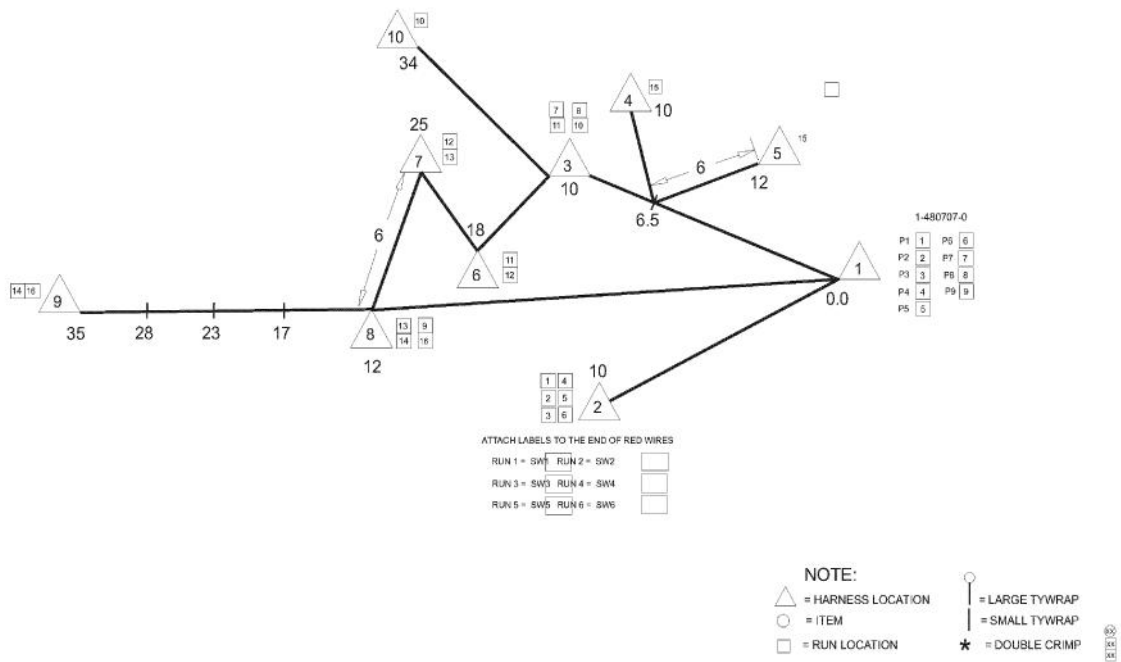

Ref #	Part Number	Qty.	Description
1	PE070776		LH REAR SELECTOR HARNESS
2	PE070777		LH 5 POS SELECTOR HARNESS
3	PE070778		LH TSTAT/GRIDDLE HARNESS
4	PE070779		RH 8 POS SELECTOR HARNESS
5	PE070780		RH REAR SELECTOR HARNESS

Ref #	Part Number	Qty.	Description
1	PE070775		LH OVEN MAIN HARNESS

1

Ref #	Part Number	Qty.	Description
1	PE070781		RH MAIN OVEN HARNESS

1

Ref #	Part Number	Qty.	Description
1	PE070783		6 POSITION SPARK MOD HARNESS