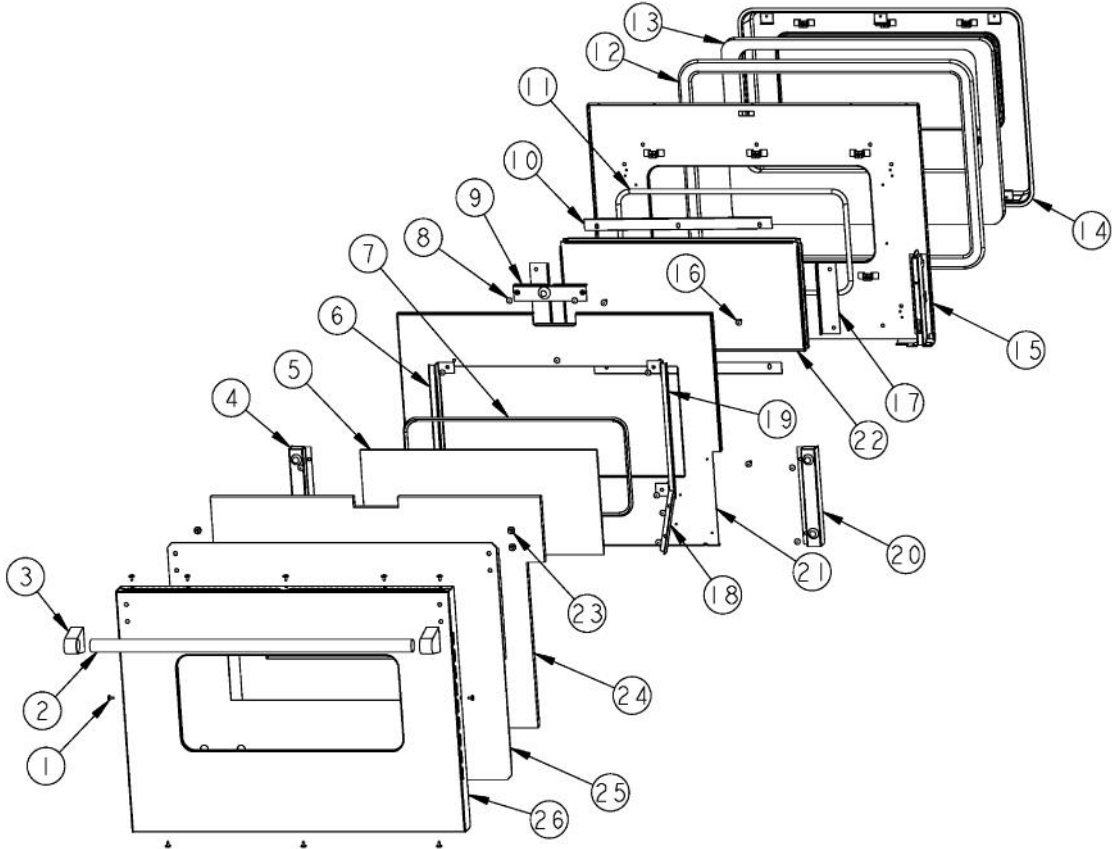

Ref #	Part Number	Qty.	Description
1	PE050005		CONVECTION FAN ASSY
2	A1002596		CONVECTION FAN COVER (VDSC)
3	PD020003		NO.10 X 1/2 T(A) HEX WASHER HEAD
4	A2002595		CONVECTION FAN BOX (VDSC)
5	PB070208		CONVECTION FAN INSULATION
6	PJ010003		CONVECTION ELEMENT (VDSC) 240V
7	PJ010004		BAKE ELEMENT (VDSC) 240V
8	PC020009		HINGE ASSY (BROWN)
9	PD020033		SRW-NO.10-24X1/2T(23)PH.WFR HD (NKL)
10	PB060044		OVEN RK VDSC30/48RH REPL PB060019
11	PB060030		RACK SUPT REPL PB060010
12	E9107933		BROILER PAN
13	E9107934		BROILER PAN INSERT
14	G9102521		FRONT FRAME ASSY RH (VDSC48)
15	E9102170		CONVECTION FAN COVER