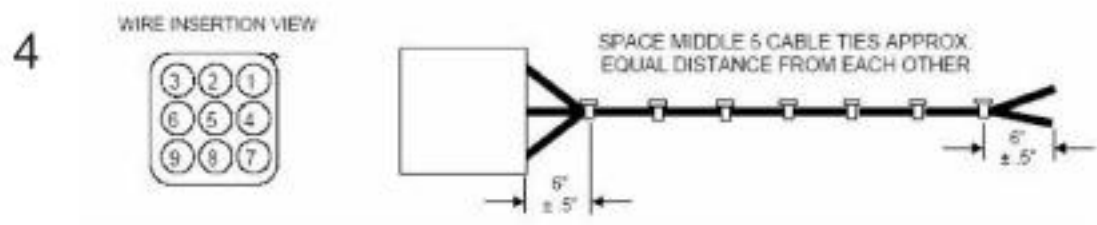

Ref #	Part Number	Qty.	Description
1	PE070776		LH REAR SELECTOR HARNESS
2	PE070777		LH 5 POS SELECTOR HARNESS
3	PE070778		LH TSTAT/GRIDDLE HARNESS
4	PE070779		RH 8 POS SELECTOR HARNESS
5	PE070780		RH REAR SELECTOR HARNESS