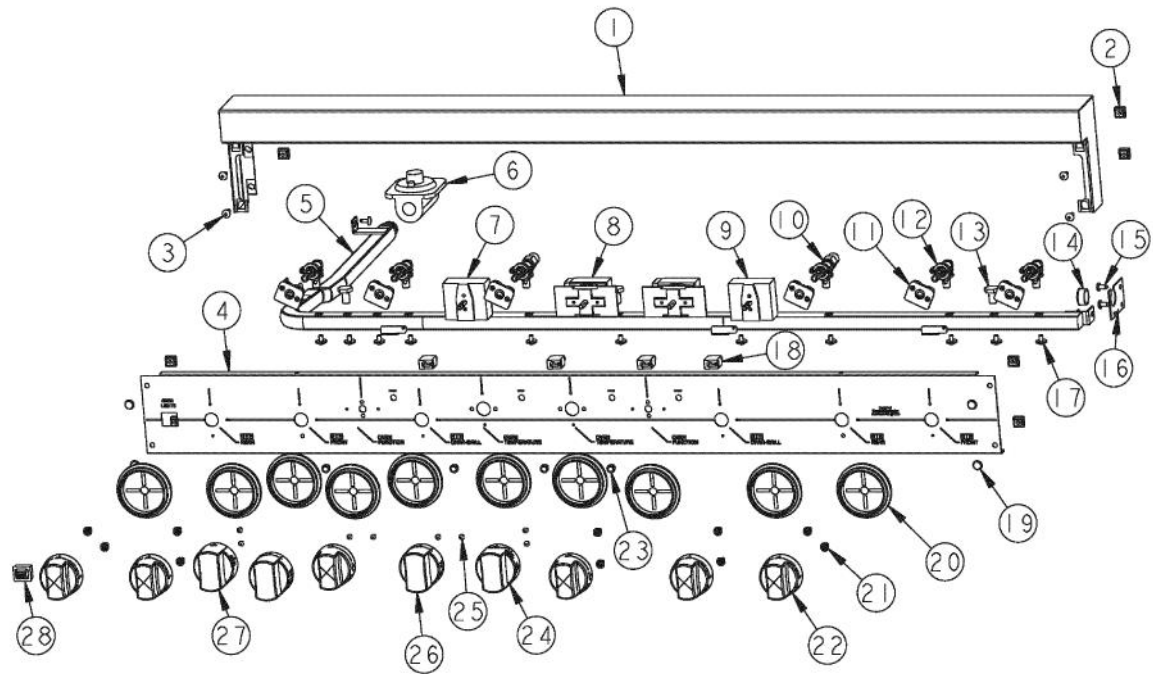

----- Manual continues below -----

Ref #	Part Number	Qty.	Description
1	G3009843		SEALED LANDING LEDGE ASSY 48
2	PD030005		SELF RETAINING NUT
3	PD010003		10-24 X 1/2 PH.TR.HD.SERD.M.S.
4	B92015425		CONTROL PANEL
5	PA050115		UNIVERSAL 48 MANIFOLD
6	PA070001		PRESSURE REGULATOR (NAT.)
7	PJ030025		5 POS SELECTOR SWITCH
8	PJ030037		SUB TO PS500033 - SELF CLEAN THERMOSTAT
9	PJ030001		SELECTOR SWITCH (8-POSITION) VDSC
10	PA010185		BURNER VALVE
11	PA020045		IGNITOR SWITCH
12	PA010158		SUB TO 003517-000 - SEALED BURNER FLARE VALVE
13	PA010012		ROPER PLUG
14	PD040005		SNAP BUSHING - 7/8
15	PD020002		10 X 1/2 PH.TR.HD.SMS.
16	A1001138		MANIFOLD BRKT
17	PD010012		VALVE BOLT 1/4-20 UNC-2B 5/16 M.S.
18	PE050024		OVEN IND. LIGHT (LIGHT HOUSING)
19	PD020033		SRW-NO.10-24X1/2T(23)PH.WFR HD (NKL)
20	PB010208		BEZEL, CHROME PLATE
	PB010209		BEZEL BRASS
21	PD020046		NO.8 X 1/2 SCREWS
22	PB010206		VGSC,VGRC,VGRT TOP BURNER KNOB(BK)
	PB010207		VGSC,VGRC,VGRT TOP BURNER KNOB(WH)
23	PE050023		OVEN IND. LIGHT (LENS & BEZEL)
24	PB010230		OVEN SELECT. KNOBxBKX VDSC307
	PB010231		OVEN SELECT. KNOBXXWHX VDSC307
25	PD020006		NO.6-32 X 1/4 PH.PAN HD. T(F)
26	PB010129		THERMOSTAT KNOB XBKX (VDSC)
	PB010130		THERMOSTAT KNOB XWHX (VDSC)
27	PB010139		SELECTOR KNOB-5 POS.LH XBKX (VDSC48)
	PB010140		SELECTOR KNOB-5 POS.LH XWHX (VDSC48)
28	PE050016		OVEN LIGHT SWITCH - XBKX (WES-GAR)
	PE050017		OVEN LIGHT SWITCH - XWHX (WES-GAR)

Ref #	Part Number	Qty.	Description
1	G30013336		48 DRIP TRAY ASSY. 6Q &4GQ
2	PB080061		GREASE PAN
3	PD040028		BUSHING(.194ID/.750OD/.750LONG)
4	PD040004		GROMMET BUMPER
5	G30010697		DRIP TRAY HANDLE ASSY 48
	G93011461PVD		DRIP TRAY HANDLE ASSY 48 PVD
6	A20010693		DRIP TRAY HANDLE BACK 48
7	PD020079		NO.10 X 1 1/4 PH. PAN HD. T(A) NYLOK