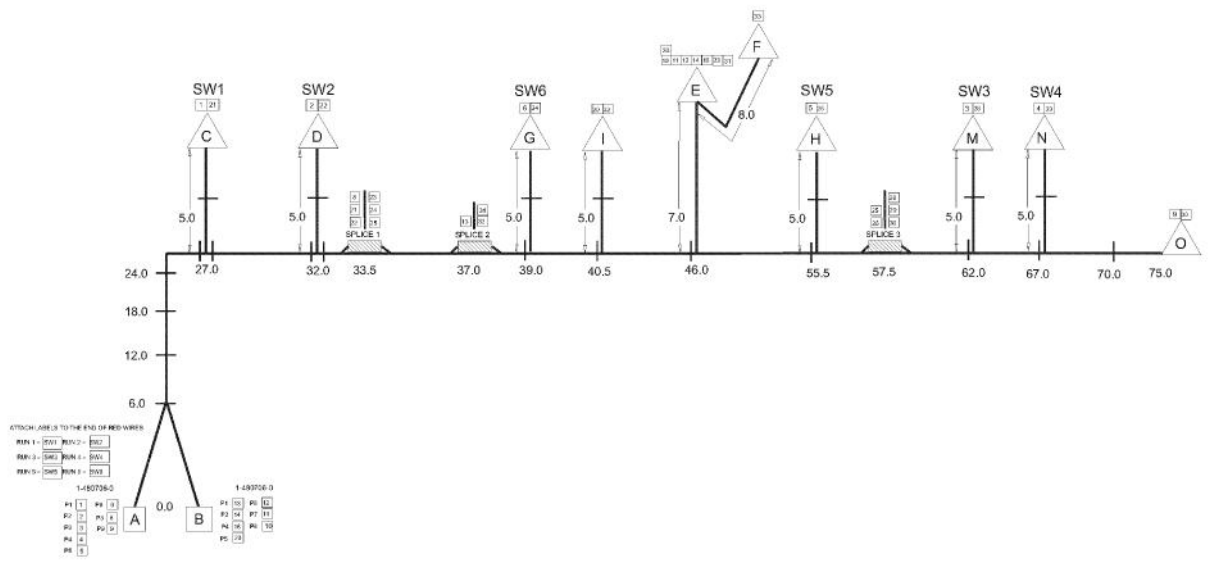

1

Red 20 GA XLPE
Jump Position 4 and 6

JST Connector
Part No. VHR-6N

Ref #	Part Number	Qty.	Description
1	PE070787		VDSC LEFT HAND OVEN HEADER

Ref #	Part Number	Qty.	Description
1	PE070806		IGNITION SWITCH HARNESS