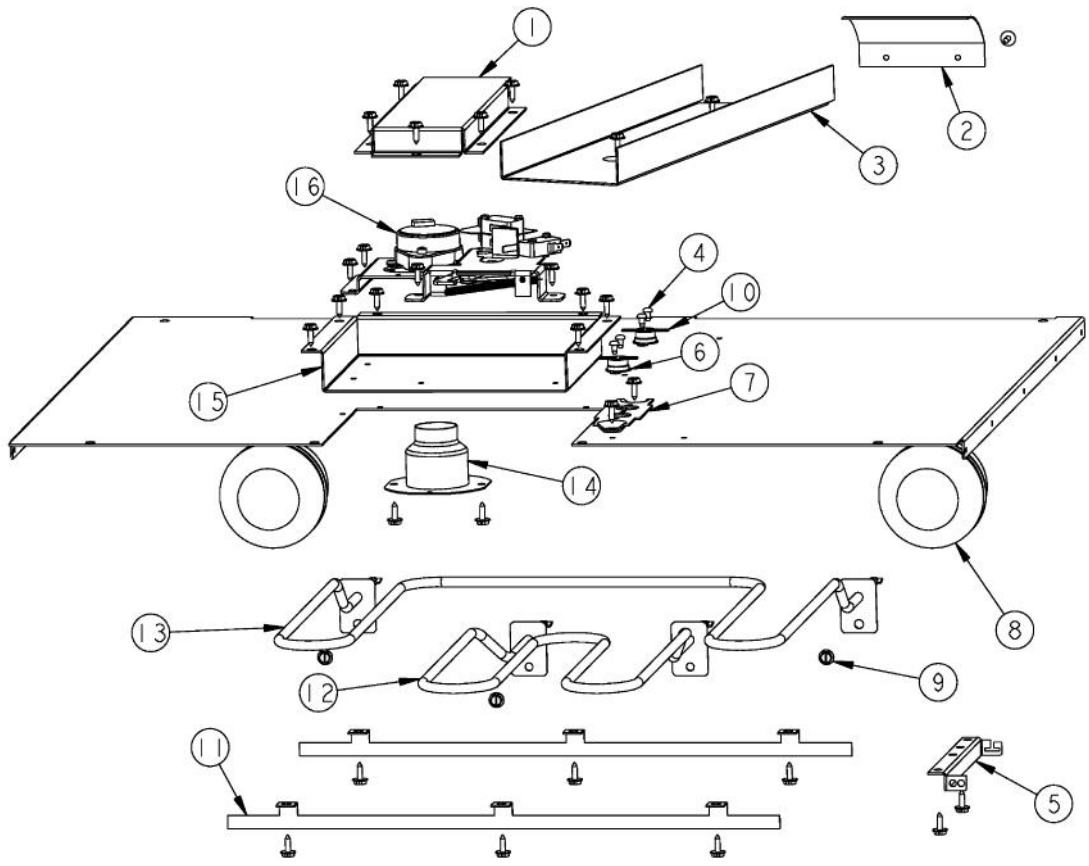

Ref #	Part Number	Qty.	Description
1	A2009544		SIDE SHIELD, VGIC245Q
2	B2008483		24 GRILL DRIP COVER
3	B2008484		24 GRILL FLAME SHIELD
4	A2008480		24 GRILL REAR BURNER SUPT BRKT
5	PB050077		GRILL BURNER
6	PD020002		10 X 1/2 PH.TR.HD.SMS.
7	A2009781		GRILL BURNER BRACKET
8	PD020004		10X3/8PH.HD.TYPE 25 REPL PD040125
9	PB040160		WOK IGNITER
10	G30011250		24 GRILL BURNER BOX ASSY
11	A2008481		24 GRILL ORIFICE BRACKET
12	PB040252		24 GRILL ORIFICE FITTING
13	PB020192		10 FLEX TUBING W/CONNECTORS
14	PA010182		STANDARD HOLE PLUG