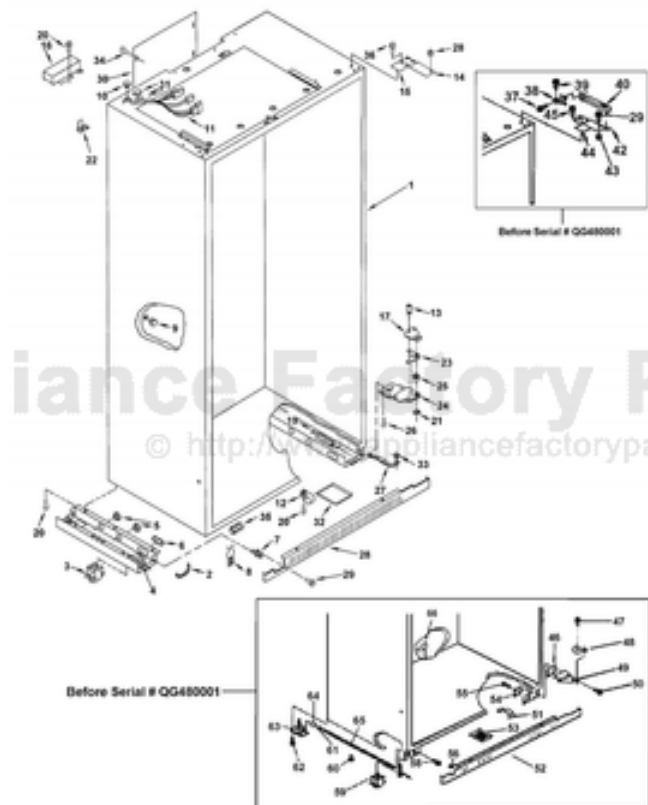

[Find Your VIKING Refrigerator Parts - Select From 341 Models](#)

----- Manual continues below -----