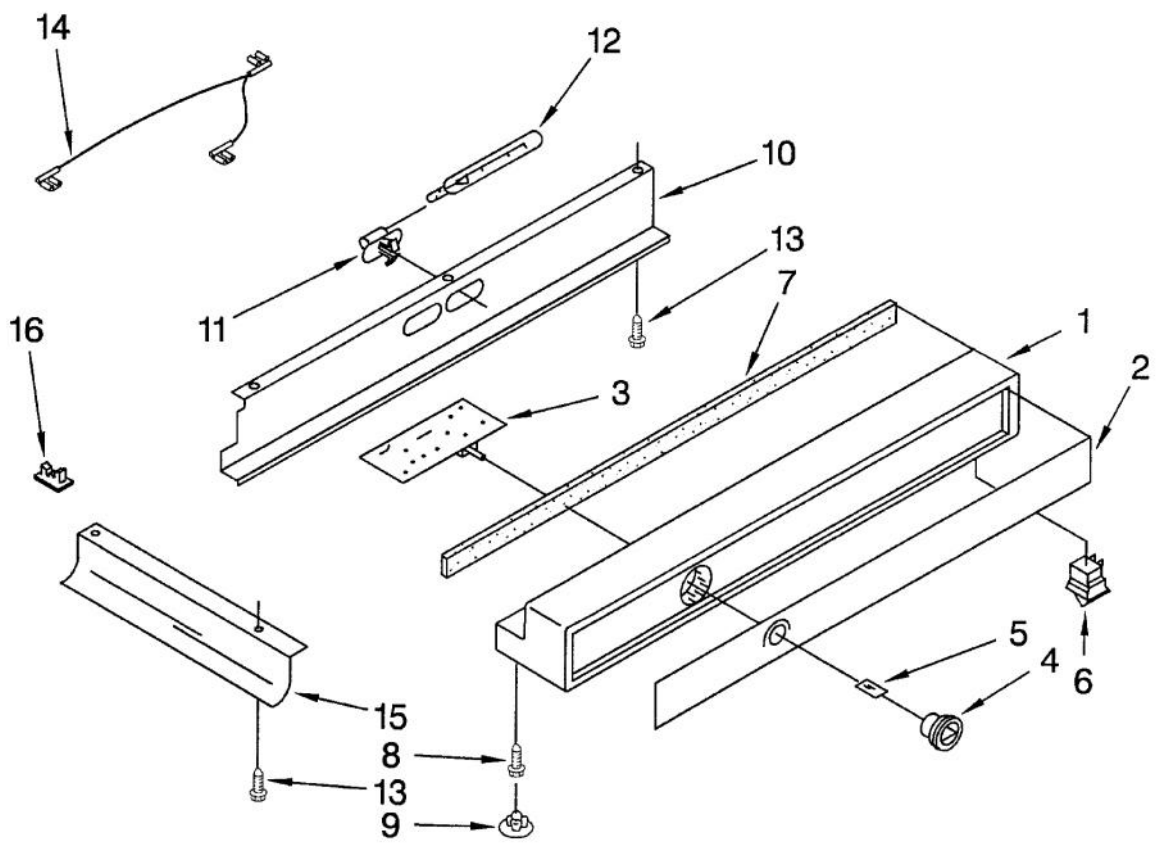

Ref #	Part Number	Qty.	Description
1	PR100029		CONTROL PANEL REFR 1112642
2	PR100031		LABEL CONTROL PANEL REFR 2004133
3	PR150005		CIRCUIT BOARD REFRIG 4388656
4	PR110007		CONTROL KNOB - CONTROL PANEL (REFRI
5	PR120018		RETAINER - CONTROL KNOB (837444)
6	PR110008		SWITCH, ROCKER ARM
7	PR150042		SEAL - CONTROL PANEL (REFRIGERATOR)
8	PR120016		SCREW - CONTROL PANEL (489260)
9	PR120017		HOLE PLUG - CONTROL PANEL (2000153)
10	PR130069		GUARD - CONTROL PANEL (REFRIGERATOR
11	PR110001		LIGHT SOCKET (1112613)
12	PR110002		LIGHT BULB
13	PR120005		SCREW 488729
14	PR150007		WIRING HARNESS - REFRIGERATOR LIGHT
15	PR130016		CHANNEL - WIRING (REFRIGERATOR) (20
16	PR120015		CLIP - CONTROL PANEL WIRING (111537