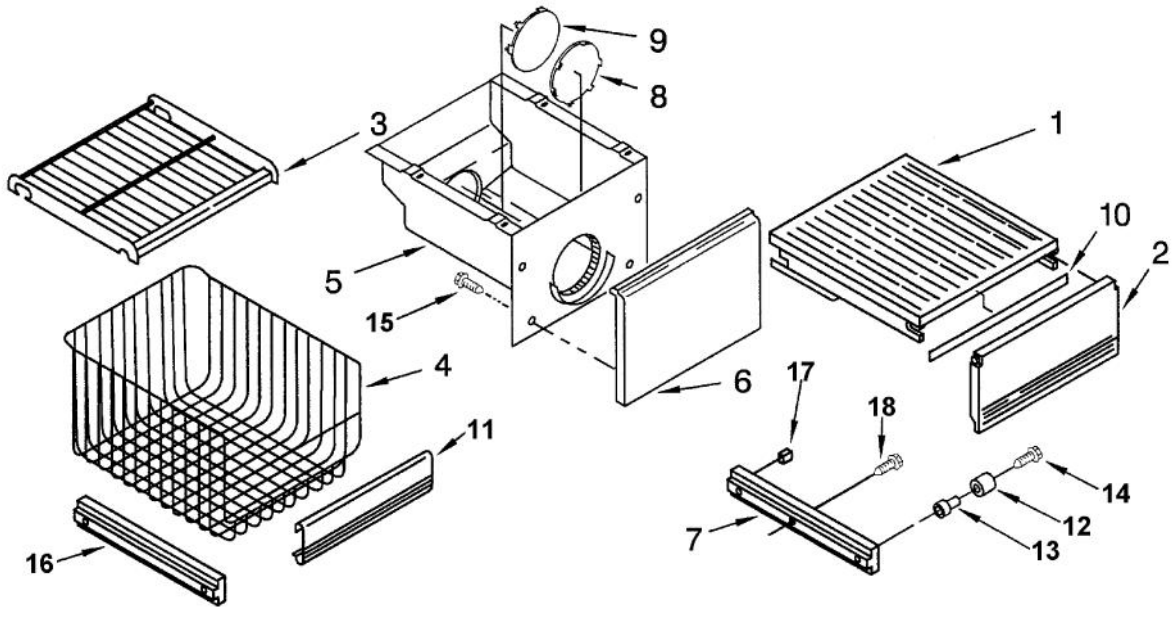

Ref #	Part Number	Qty.	Description
1	PR160051		RACK SHELF - SOLID (2003144)
2	PR160053		FRONT, ICE COMPARTMENT
3	PR160055		RACK SHELF - FIXED (1113638)
NI	PR160057		RACK SHELF - FIXED(DEEP) (1112052)
4	PR160059		BASKET (2208196)
5	PR160061		CONTAINER - ICE (2208908)
6	PR160063		FRONT COVER - ICE CONTAINER (200304)
7	PR160013		SUPPORT SLIDE - CONTAINER (R.H.) (2)
7	PR160012		SUPPORT SLIDE - CONTAINER (L.H.) (2)
8	PR120022		HOLE PLUG - FRONT (ICE CONTAINER) (
9	PR120023		HOLE PLUG - REAR (ICE CONTAINER) (2)
10	PR100054		ICE COMPARTMENT OVERLAY 2004304
11	PR100037		BASKET TRIM FRZR SHELF 2004141
12	PR140009		ROLLER BASKET 4318078
13	PR140010		EYELET, ROLLER
14	PR120020		SCREW ROLLER 488930
15	PR120024		SCREW - FRONT COVER (488886)
16	PR160026		SUPPORT SLIDE-BASKET RH WPNO.2208198
16	PR160025		SUPPORT SLIDE-BASKET LH WPNO.2208197
17	PR120021		BUSHING - ROLLER (STOP) (1113169)
18	PR120005		SCREW 488729