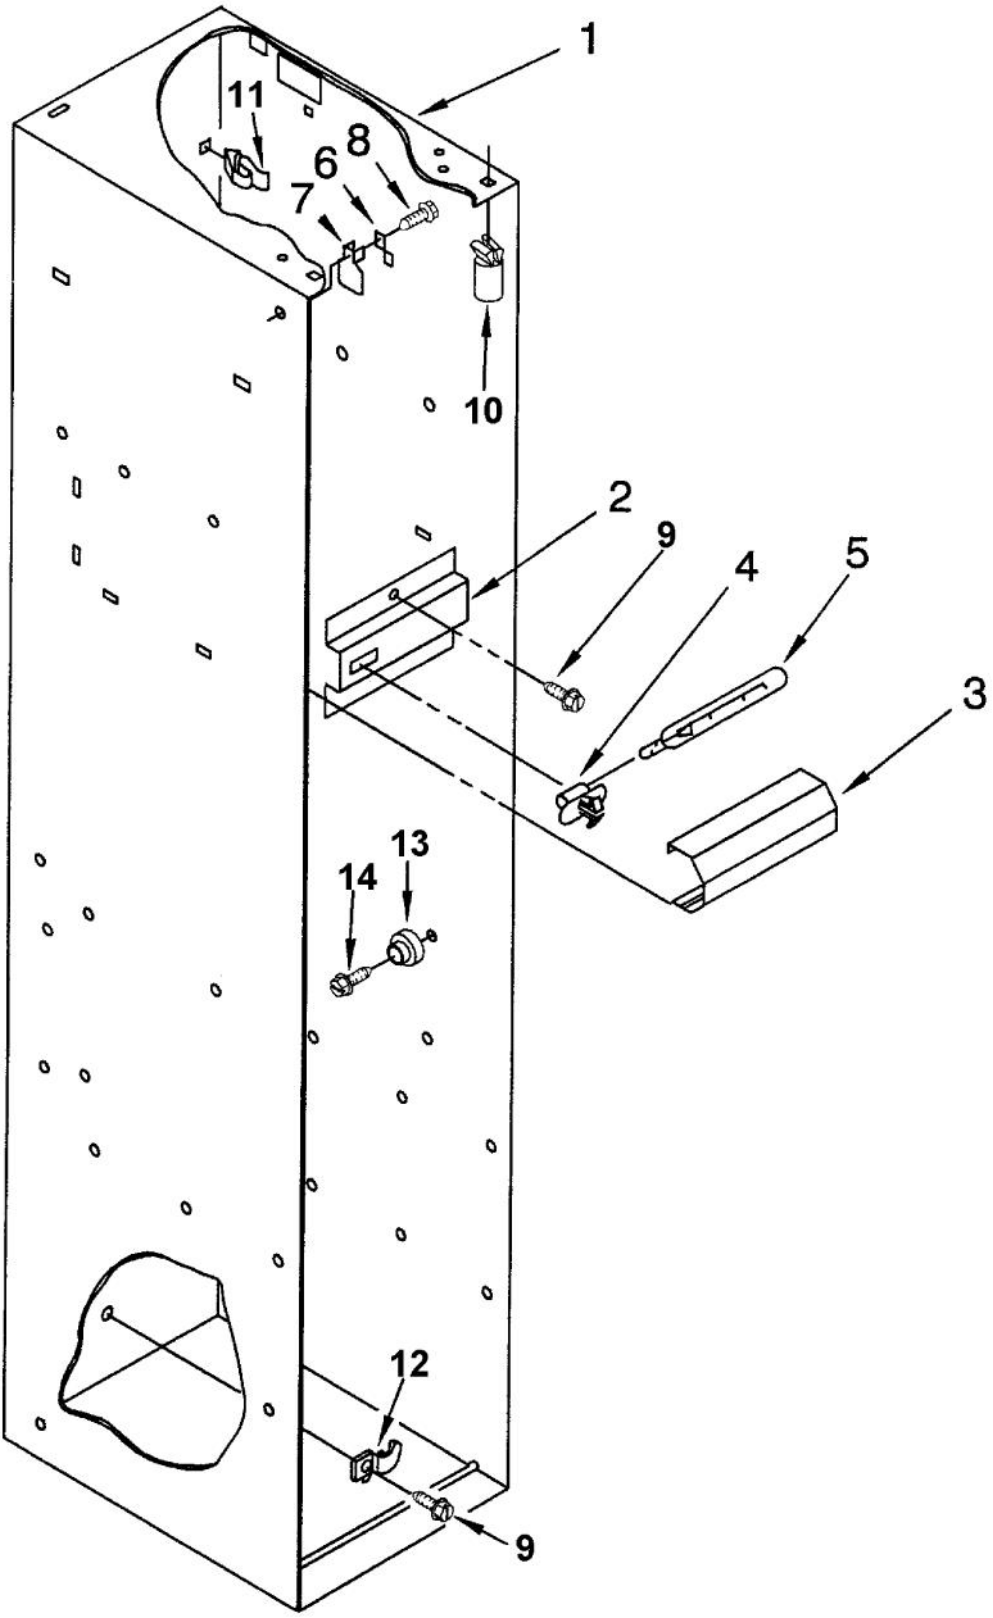

Ref #	Part Number	Qty.	Description
1	NON REPLACABLE		LINER
2	PR130000		BRACKET - FREEZER LIGHT (1113649)
3	PR110000		LIGHT LENS - FREEZER (1113650)
4	PR110001		LIGHT SOCKET (1112613)
5	PR110002		LIGHT BULB
6	PR120008		CLIP - ICE MAKER SUPPORT (538533)
7	PR120011		GROMMET - SCREW (2000193)
8	PR120004		SCREW - GROMMET (488552)
9	PR120005		SCREW 488729
10	PR120007		BUSHING - CONTROL PANEL (SPACER) (1
11	PR120003		CLIP - AIR DUCT (842534)
12	PR120009		EVAPORATOR SUPPORT (1112260)
13	PR120010		BUSHING - SHELF (STUD) (658944)
14	PR120006		SCREW - STUD SHELF (487559)