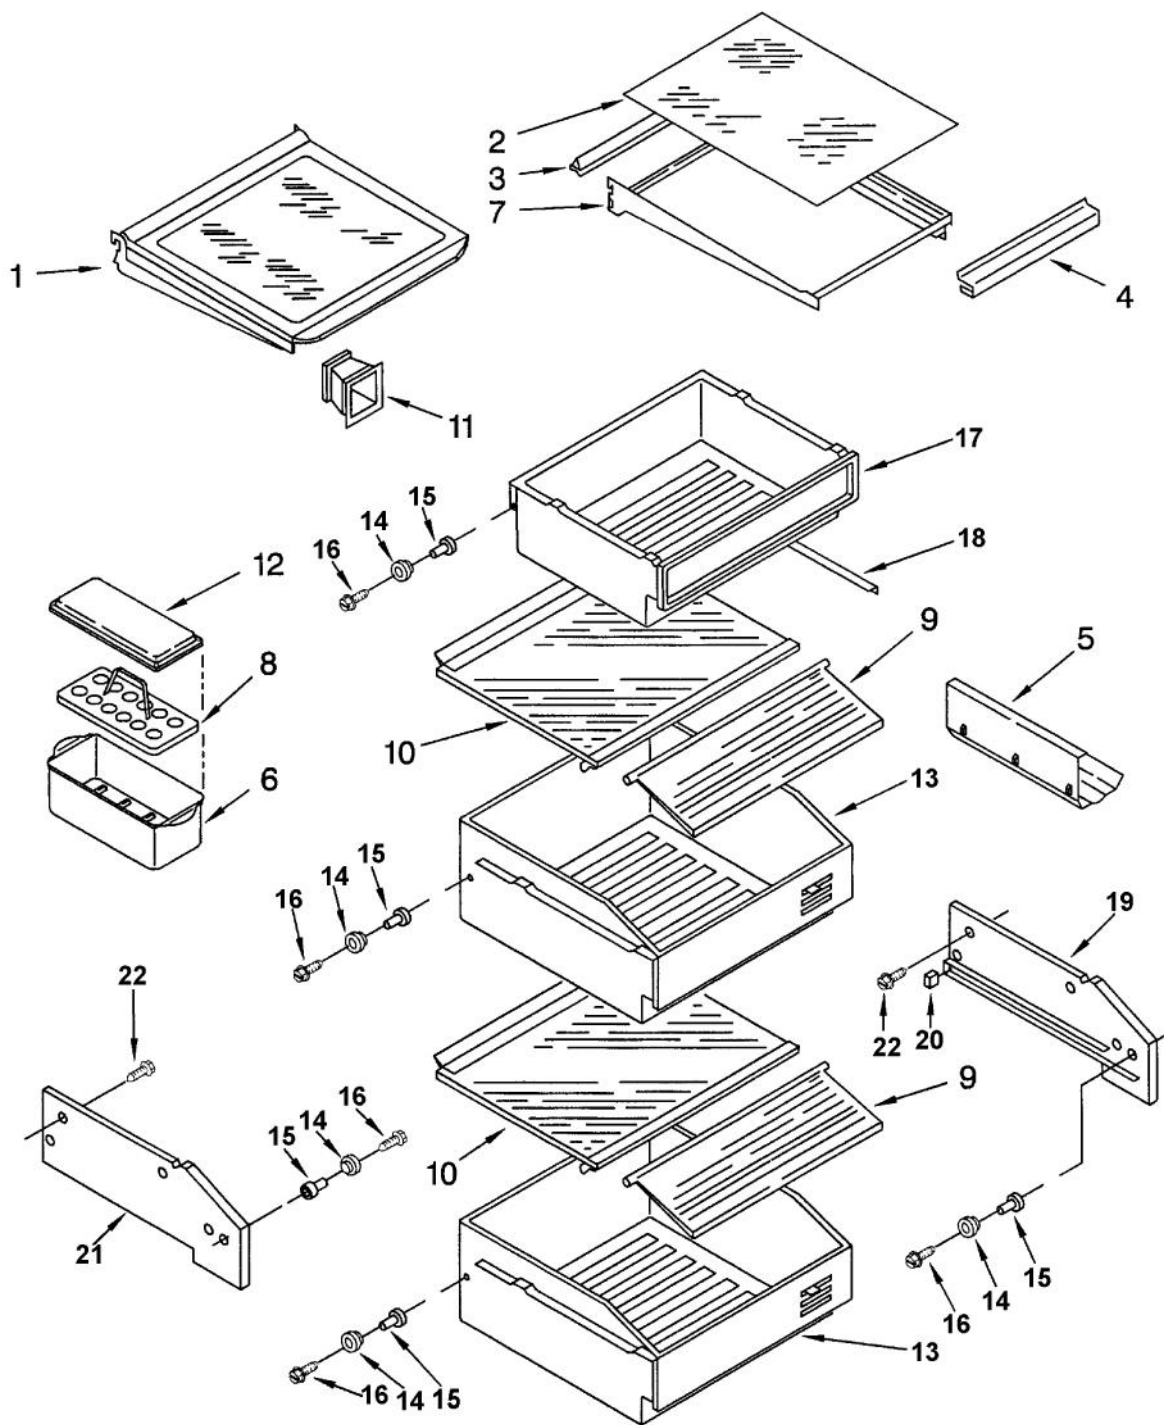

Ref #	Part Number	Qty.	Description
1	PR160035		FRAME - SHELF (1112004)
2	PR160037		GLASS - SHELF (2004137)
3	PR160039		REFLECTOR - SHELF (1112006)
4	PR150046		GASKET, GLASS
5	PR160003		RACK - WINE (2179404K)
6	PR160004		BIN - EGG (2216624K)
7	PR160041		FRAME MEAT PAN ASSY 2006525
8	PR160006		PAN - EGG (CARRIER) (2164373)
9	PR160043		COVER CRISPER PAN 1112247
10	PR160045		GLASS, CRISPER
11	PR160009		CONNECTOR MEAT PAN 2000742
12	PR160010		COVER - EGG BIN (2169935)
13	PR160047		CRISPER PAN
14	PR140009		ROLLER BASKET 4318078
15	PR140010		EYELET, ROLLER
16	PR120020		SCREW ROLLER 488930
	PR120109x		SCREW
17	PR160049		MEAT PAN
18	PR160015		GLASS - RETAINER (2002181)
19	PR160016		PAN SUPPORT CRISPER RH 2006515
20	PR120021		BUSHING - ROLLER (STOP) (1113169)
21	PR160017		PAN SUPPORT CRISPER LH 2006516
22	PR120005		SCREW 488729