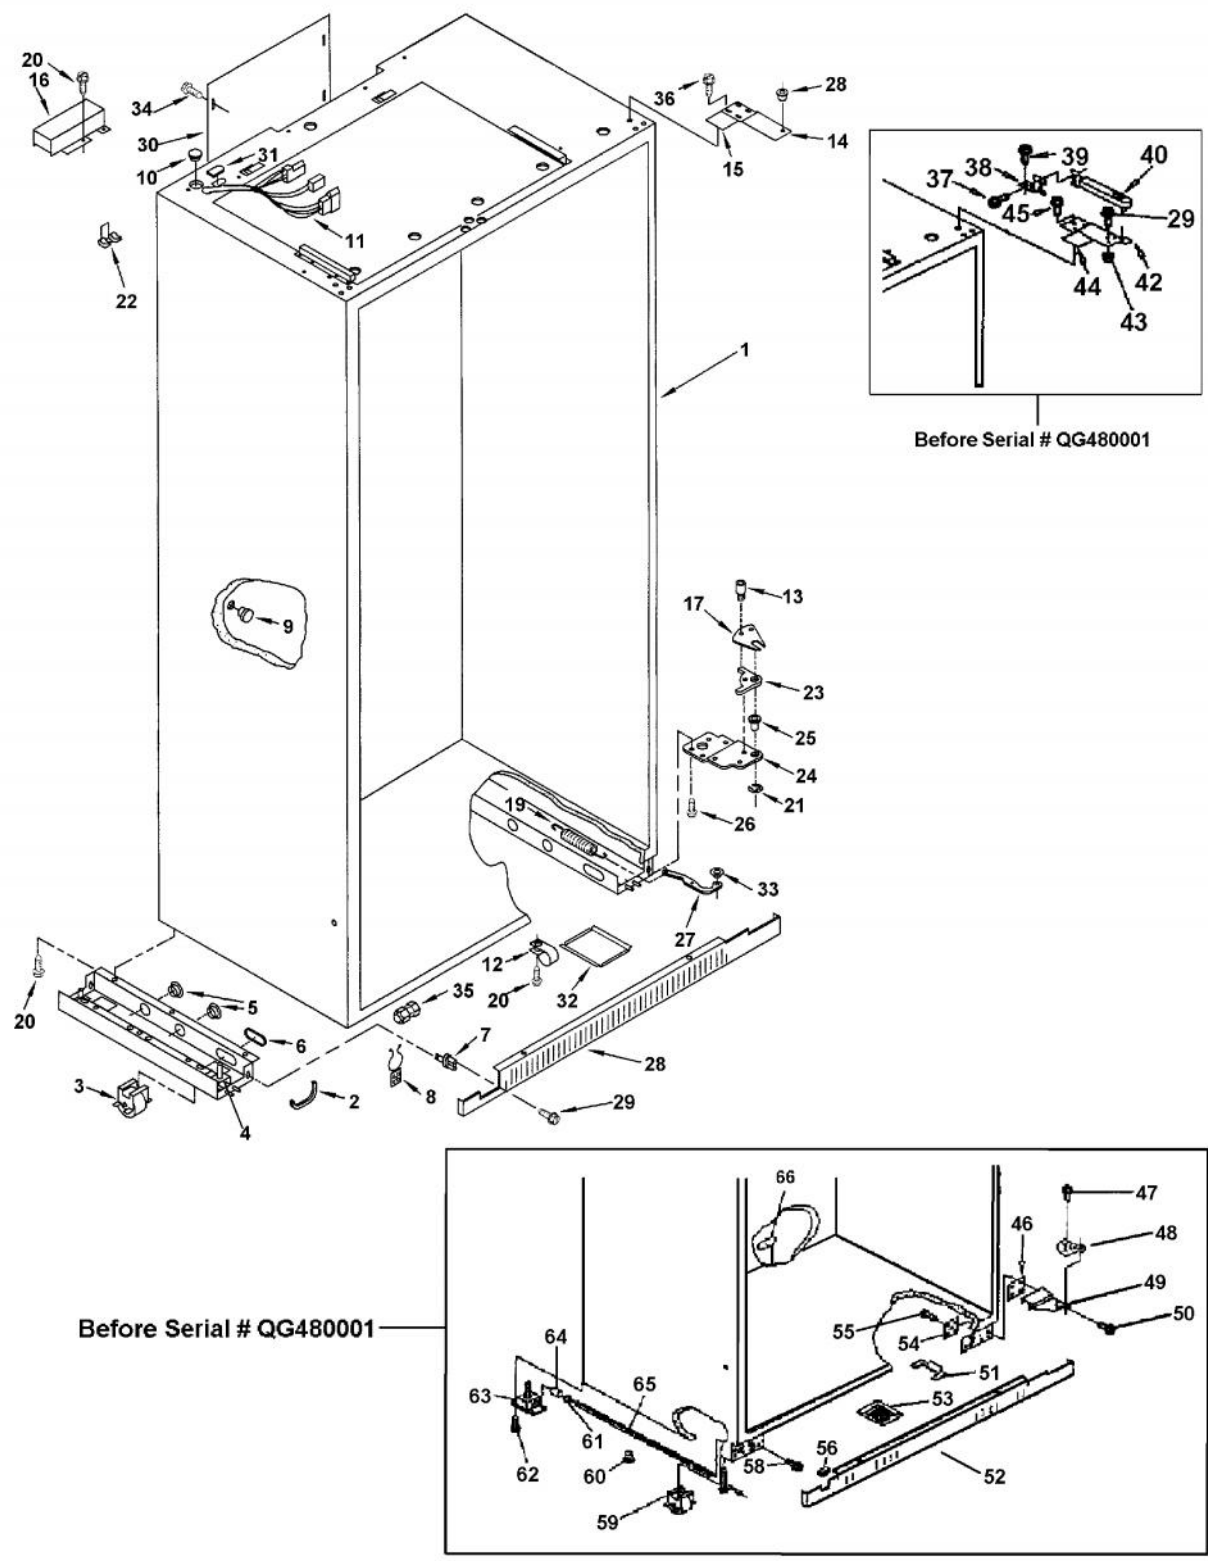

----- Manual continues below -----

Functional Parts

Ref #	Part Number	Qty.	Description
1	PR110003		CONTROL SWITCH - MEAT PAN DAMPER (1
2	PR110005		THERMISTOR 1116959
3	PR110008		SWITCH, ROCKER ARM
4	PR110010		ROCKER ARM SWITCH WPNO.4387911
5	PR110028		COMPRESSOR VCSB480 4387779
6	PR150059		RELAY OVERLOAD VCSB480 819160
7	PR100030		LABEL CONTROL PANEL REFR 2004111
8	PR110013		CAPACITOR (2169137)
9	PR110014		CONDENSER (2188550)
10	PR110015		DRIER (W10143759)
11	PR110016		FAN MOTOR (2169135)
12	PR150061		EVAPORATOR VCSB480 4388575
13	PR150062		HEATER,DEFROST-VCSB480 (2001608)
14	PR110035		FAN MOTOR 4389155
15	PR110024		MOTOR WPNO.628366
16	PR110025		THERMOSTAT (627985)
17	PR160032		ICEMAKER ASSY COMP 4317943
18	PR110009		THERM BARRIER ASSY FREE 1113466