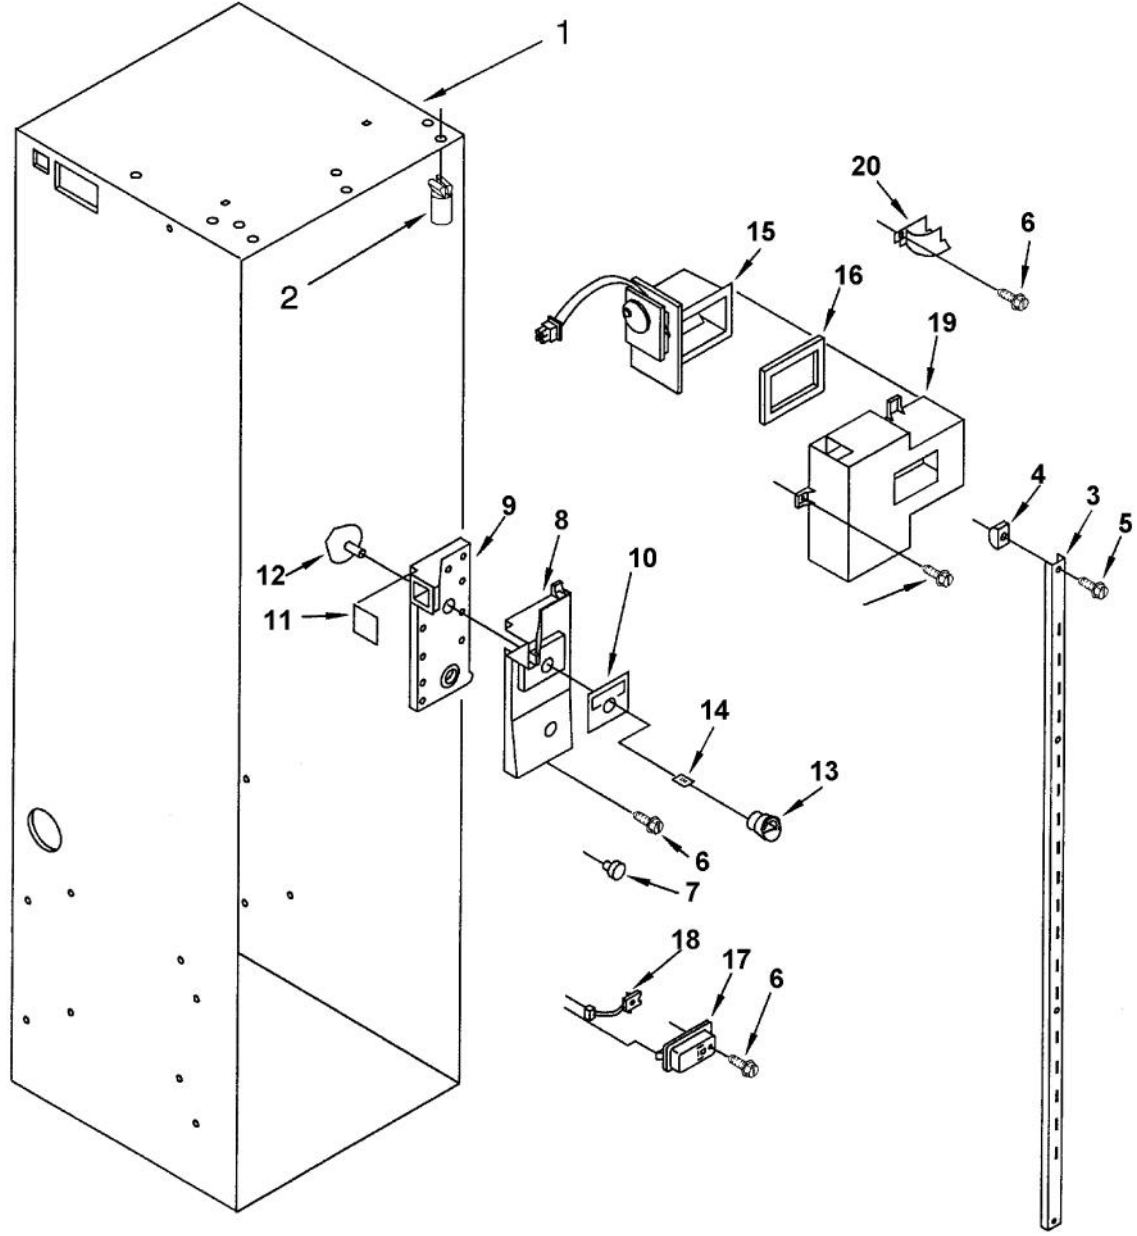

Ref #	Part Number	Qty.	Description
1	NON REPLACABLE		LINER
2	PR120007		BUSHING - CONTROL PANEL (SPACER) (1
3	PR140008		SUPPORT BAR - SHELF (2001117)
4	PR120013		BUSHING - LADDER (SUPPORT) (520965)
5	PR120012		SCREW LADDER 488357
6	PR120005		SCREW 488729
7	PR120014		HOLE PLUG (1112257)
8	PR130010		COVER PLATE-MEAT PAN AIR (2000740)
9	PR130011		AIR DUCT - MEAT PAN (2000337)
10	PR100006		LABEL - MEAT PAN CONTROL (2004071)
11	PR150002		SEAL - AIR DUCT (2001326)
12	PR110003		CONTROL SWITCH - MEAT PAN DAMPER (1
13	PR110004		CONTROL KNOB - MEAT PAN DAMPER (200
14	PR120018		RETAINER - CONTROL KNOB (837444)
15	PR130094		AIR BAFFLE ASSY. WPNO.2004484
16	PR150004		SEAL - AIR BAFFLE COVER (2001146)
17	PR130012		COVER - THERMISTOR (1116793)
18	PR110005		THERMISTOR 1116959
19	PR130013		COVER - AIR BAFFLE (438656)
20	PR130014		GUARD - AIR RETURN (2003577)
21	PR150003		WIRING HARNESS - AIR BAFFLE (200107