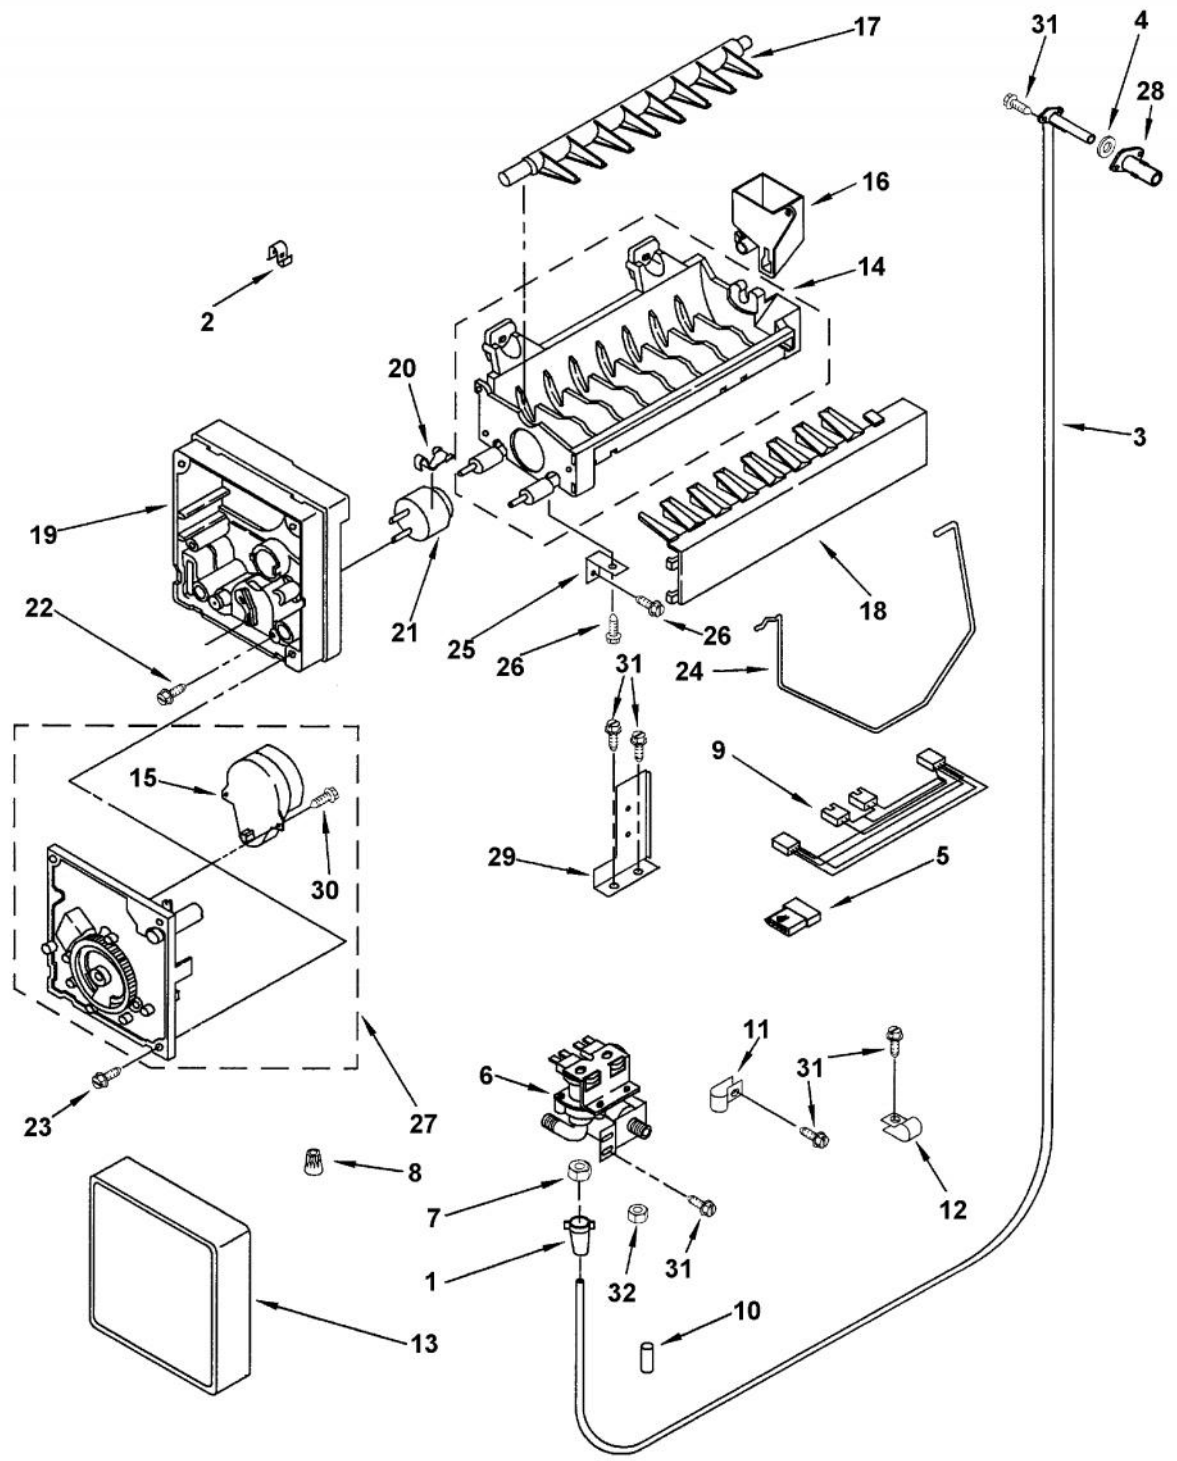

Ref #	Part Number	Qty.	Description
1	PR120090		TUBE INSERT (4387491)
2	PR120059		CLIP, FUSE
3	PR150019		WATER TUBE INLET ASSEMBLY
3	PR150068x		WATER TUBE INLET ASSEMBLY
4	PR150014		SEAL GASKET (1106508)
5	PR150013		ELECTRICAL CONNECTOR (2154472)
6	PR110023		VALVE SOLENOID 2188542
6	PR140029x		VALVE, SOLENOID (AT BOTTOM)
7	PR120061		NUT - ICE MAKER SOLENOID VALVE/INSE
8	PR150015		WIRE CONNECTOR (227991)
9	PR150016		WATER VALVE WIRE HARNESS (2003477)
9	PR140031x		WATER VALVE HARNESS
10	PR120116		PLUG, WATER VALVE WPNO.2005038
11	PR120053		CLIP - NYLON (489348)
12	PR120090		TUBE INSERT (4387491)
12	PR120106x		CLAMP, TUBE
13	PR130055		MOLD AND HEATER SUPPORT COVER (2174
14	PR130056		MOLD AND HEATER (628228)
15	PR110024		MOTOR WPNO.628366
16	PR130057		WATER RESERVOIR CUP (628356)
17	PR130058		EJECTOR MOLD (627843)
18	PR130059		ICE STRIPPER MOLD (2182124)
19	PR140039		SUPPORT WPNO.2194712
20	PR120087		RETAINER - THERMOSTAT (627796)
21	PR110025		THERMOSTAT (627985)
22	PR120063		SCREW - ICE MAKER MOLD/HEATER SUPPO
23	PR120064		SCREW - ICE MAKER MODULE ASSEMBLY (
24	PR130063		SHUT OFF ARM BRACE (2304354)
25	PR130061		MOLD AND HEATER SUPPORT BRACKET (21
26	PR120065		SCREW - ICE MAKER MOLD&HEATER BRACK
27	PR110026		MOTOR MODULE ASSY (INCLUDES MOT.)W10122536
28	PR150063		TUBE WATER HEATER KIT 2004594
29	PR130062		WATER VALVE MOUNTING BRACKET (20008
29	PR140033x		WATER VALVE MOUNTING BRACKET
30	PR120066		SCREW - ICE MAKER MOTOR (489136)
31	PR120005		SCREW 488729
32	PR120067		NUT - ICE MAKER SOLENOID VALVE (112
NI	PR160032		ICEMAKER ASSY COMP 4317943