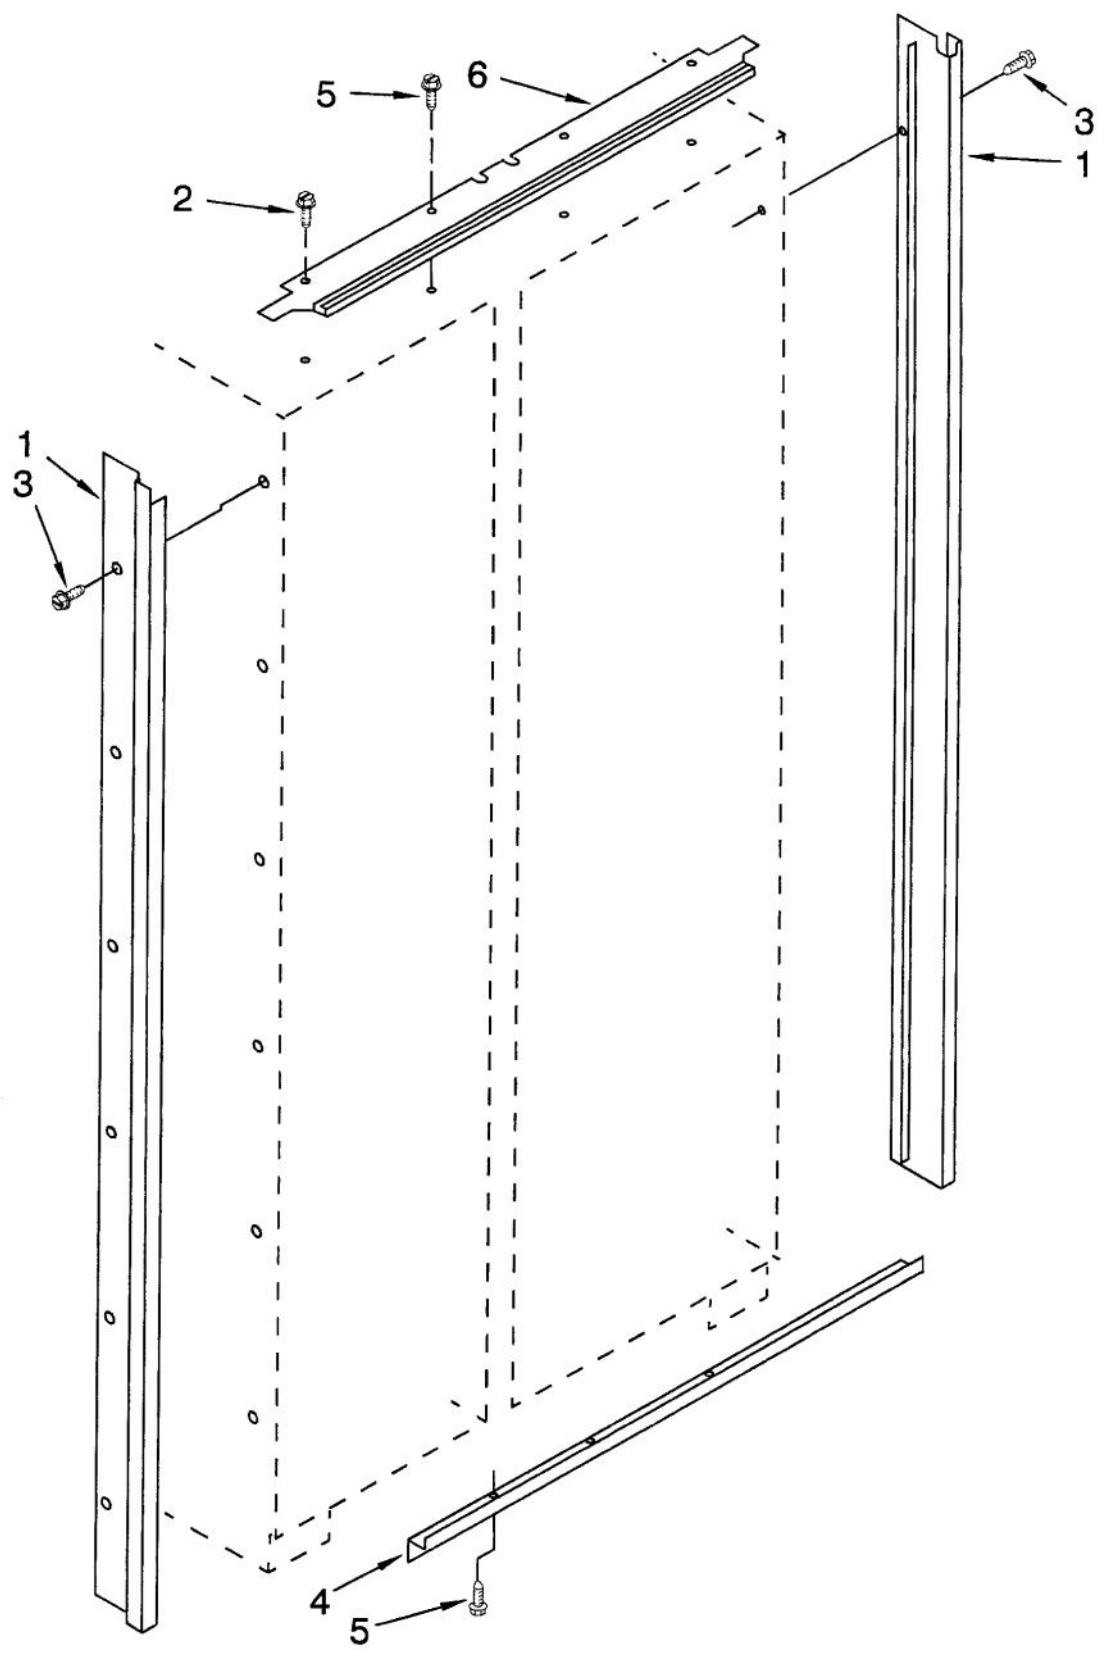

Ref #	Part Number	Qty.	Description
1	PR10001		CABINET TRIM XRH/XLH VIKEPK000017SS
1	C9302832BR		CABINET TRIM - BR
1	PR100075x		CABINET, TRIM - SS
1	C9304230x		CABINET, TRIM - BR
2	PR120001		SCREW - UPPER TRIM/OUTER (2003857)
3	PR120002		SCREW SIDE TRIM 2001297
3	PR120107x		SCREW
4	PR100025		CABINET TRIM - LOWER (2003592)
4	PR100101x		CABINET, TRIM (BOTTOM)
5	PR120000		SCREW - UPPER TRIM/INNER (488649)
6	PR100027		CABINET TRIM - UPPER (2003647)