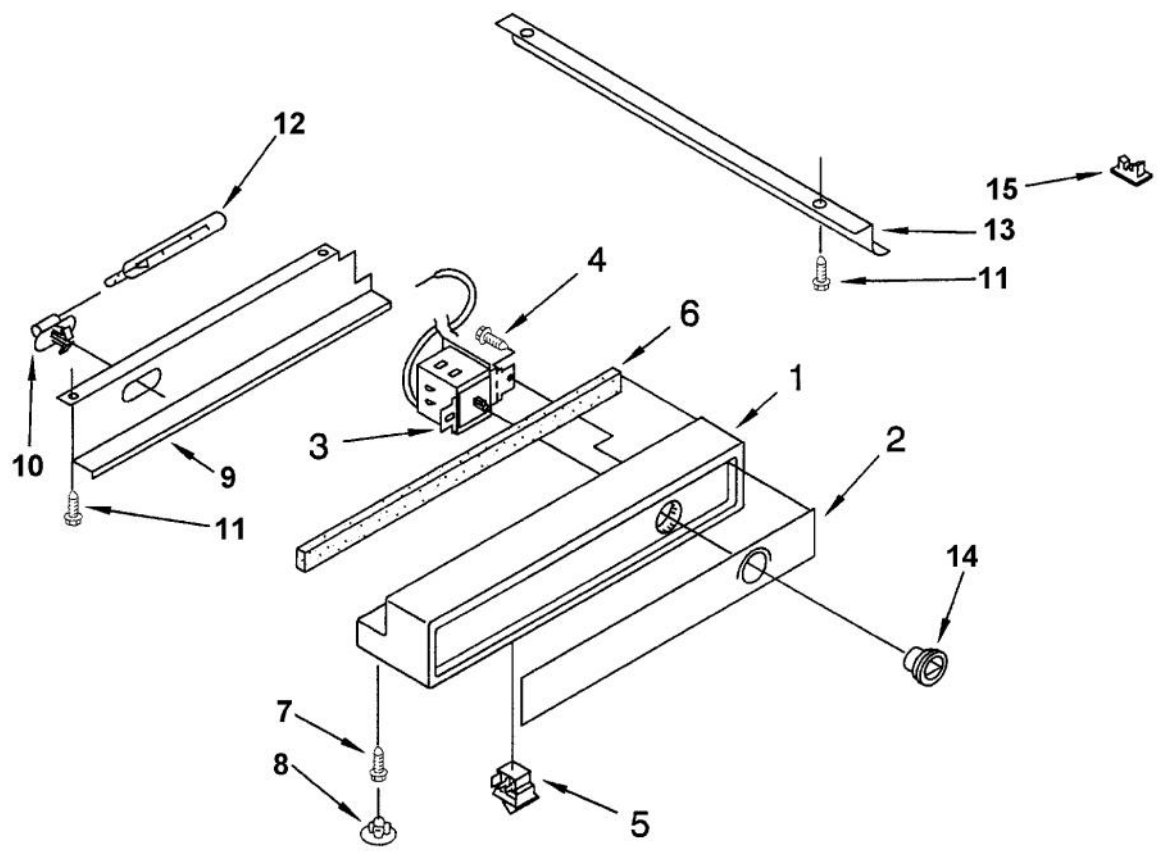

Ref #	Part Number	Qty.	Description
1	PR100033		CONTROL PANEL - FREEZER (1113627)
2	PR100035		LABEL CONTROL PANEL FRZR 2004134
3	PR110009		THERM BARRIER ASSY FREE 1113466
4	PR120019		SCREW - THERMOSTAT/BARRIER (488974)
5	PR110010		ROCKER ARM SWITCH WPNO.4387911
6	PR150044		SEAL - CONTROL PANEL (FREEZER) (111
7	PR120016		SCREW - CONTROL PANEL (489260)
8	PR120017		HOLE PLUG - CONTROL PANEL (2000153)
9	PR130071		GUARD - CONTROL PANEL (FREEZER) (11
10	PR110001		LIGHT SOCKET (1112613)
11	PR120005		SCREW 488729
12	PR110002		LIGHT BULB
13	PR130073		CHANNEL - WIRING (FREEZER) (2001974
14	PR110011		CONTROL KNOB - CONTROL PANEL (FREEZ
15	PR120015		CLIP - CONTROL PANEL WIRING (111537