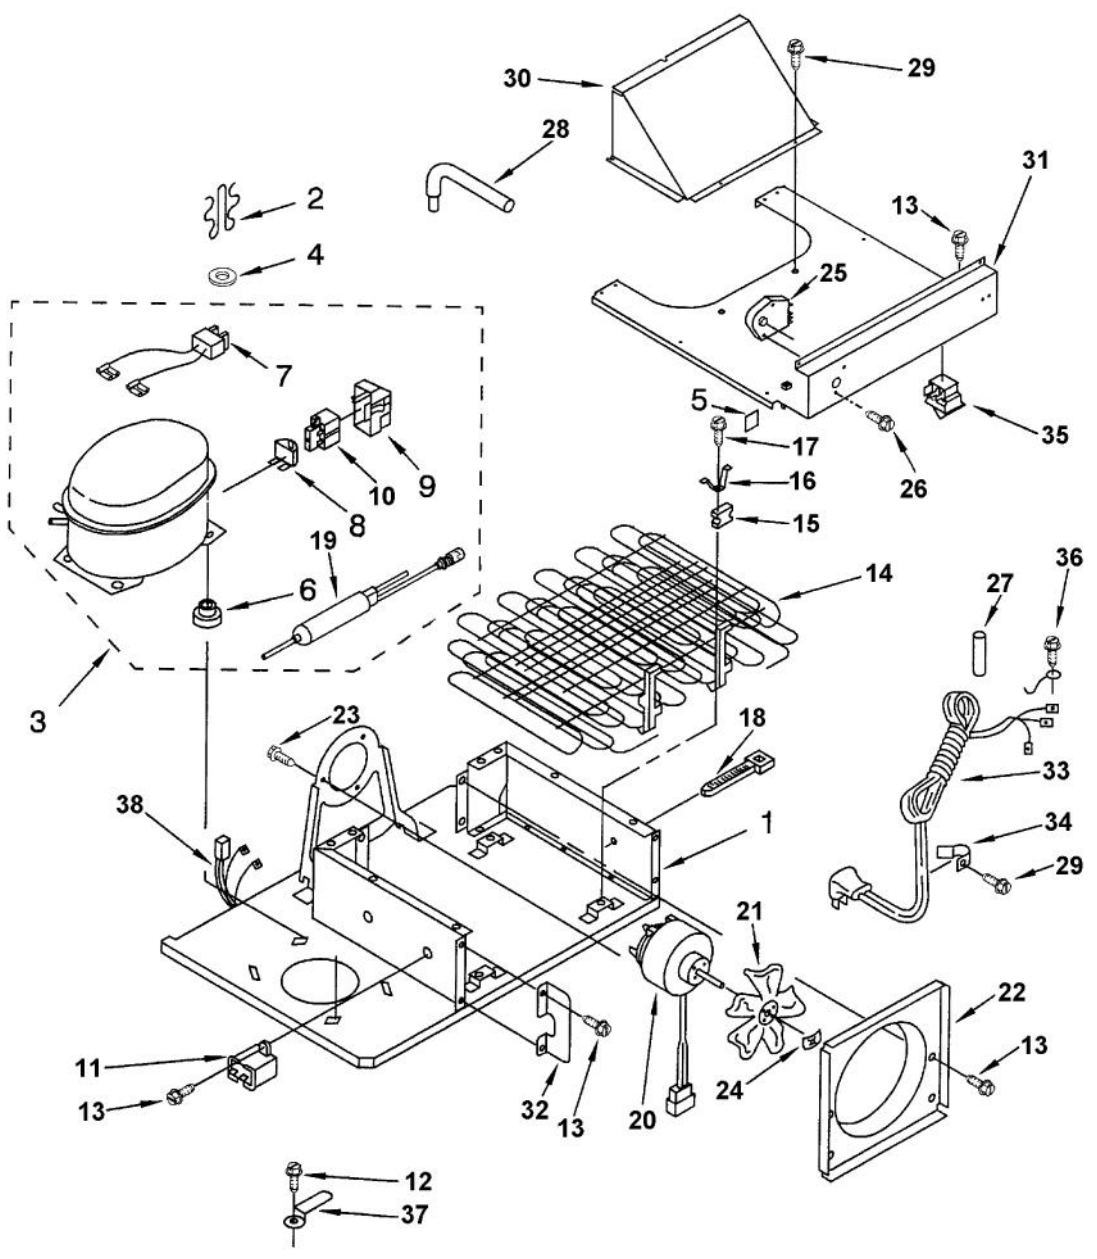

Ref #	Part Number	Qty.	Description
1	PR100019		UPPER UNIT ASSEMBLY PANEL - VCSB360
2	PR120031		CLIP - COMPRESSOR MOUNT (2163787)
3	PR110028		COMPRESSOR VCSB480 4387779 (INCLUDES ITEM NO. 6,7,8,9,11,19)
4	PR120032		WASHER - COMPRESSOR (488083)
5	PR120033		BUSHING - FOAM (2003389)
6	PR120034		GROMMET - COMPRESSOR MOUNT (2163786)
7	PR150052		COMPRESSOR WIRE ASSBY.WPNO. 2172890
8	PR150059		RELAY OVERLOAD VCSB480 819160
9	PR130066		TERMINAL COVER (2162358)
10	PR110030		RELAY WPNO.2262181
11	PR110013		CAPACITOR (2169137)
12	PR120035		SCREW - CORD PLUG CLIP (486899)
13	PR120036		SCREW - CAPACITOR (487869)
14	PR110014		CONDENSER (2188550)
15	PR120037		GROMMET - CONDENSER (548737)
16	PR120042		CLIP - CONDENSER (CLAMP) (1113019)
17	PR120038		SCREW - CONDENSER CLAMP (487522)
18	PR120095		STRAP (851095)
19	PR110015		DRIER (W10143759)
20	PR110016		FAN MOTOR (2169135)
21	PR110017		FAN BLADE (1108179)
22	PR130033		FAN HOUSING (2003169)
23	PR120039		SCREW - FAN MOTOR (489099)
24	PR120040		NUT - FAN BLADE (486692)
25	PR110018		DEFROST TIMER 2183400
26	PR120041		SCREW - DEFROST TIMER (488911)
27	PR110019		CONDENSER SLEEVE (2000645)
28	PR150037		PROCESS TUBE (2003011)
29	PR120005		SCREW 488729
30	PR130034		FAN COVER (2003174)
31	PR160083		COVER, CONDENSER WPNO.2005535
32	PR160037		GLASS - SHELF (2004137)
33	PR150038		SERVICE CORD (2003381)
34	PR120044		CLAMP - SERVICE CORD (1113162)
35	PR110020		POWER DISCONNECT SWITCH (2266802)
36	PR120045		SCREW - GROUND (488879)
37	PR120046		CLIP - CORD PLUG (653035)
38	PR150039		WIRING HARNESS - UPPER COMPARTMENT (UNIT COMPARTMENT)
NI	PR140016		ACCESS VALVE - 1/4 (978025)
NI	PR140017		ACCESS VALVE - 5/16 (978026)
NI	PR140018		ACCESS VALVE - 3/8 (978027)
NI	PR140019		ACCESS VALVE - 1/2 (978028)
NI	PR140020		ACCESS VALVE - 5/8 (978029)
NI	PR140021		ACCESS VALVE - 3/4 (978030)
NI	PR140022		ACCESS VALVE - 3/16 (876764)
NI			REFRIGERANT CHARGE (7.5 OZ. R134A)