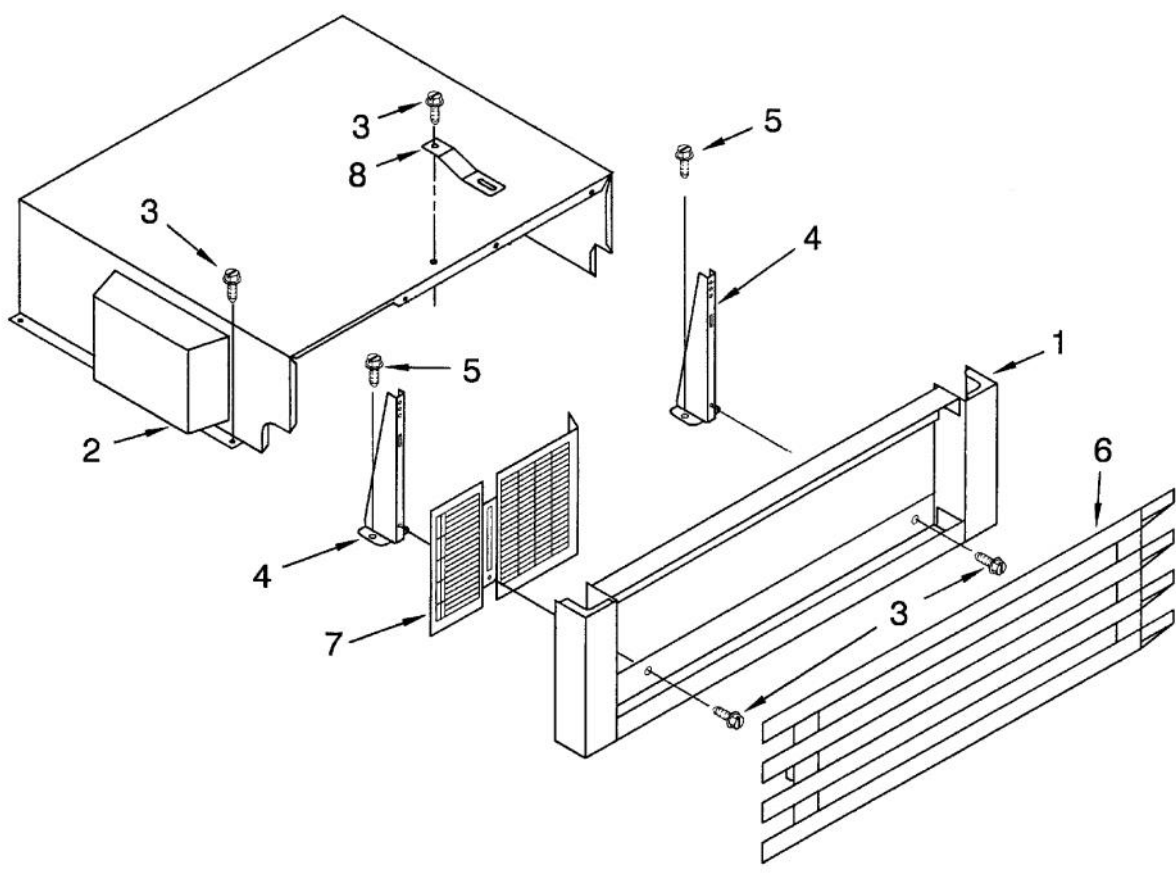

Ref #	Part Number	Qty.	Description
1	PR100039		TOP GRIL REPL PR100109 2004135
2	PR130019		COVER - TOP UNIT (2003267)
2	PR160087x		COVER, UNIT
3	PR120005		SCREW 488729
4	PR130022		BRACKET - GRILL (2002484)
5	PR120025		SCREW GRILL BRACKET 2001415
6	PR100041		TOP GIL REPL PR100108 2004341
7	PR130020		GUARD - COMPRESSOR WIRING (2003480)
7	PR130097x		GUARD, COMPRESSOR WIRING
8	PR120120		STRAP, VENT WPNO.2005537
9	PR130075		GUARD - WATER VALVE WIRING (2003483)