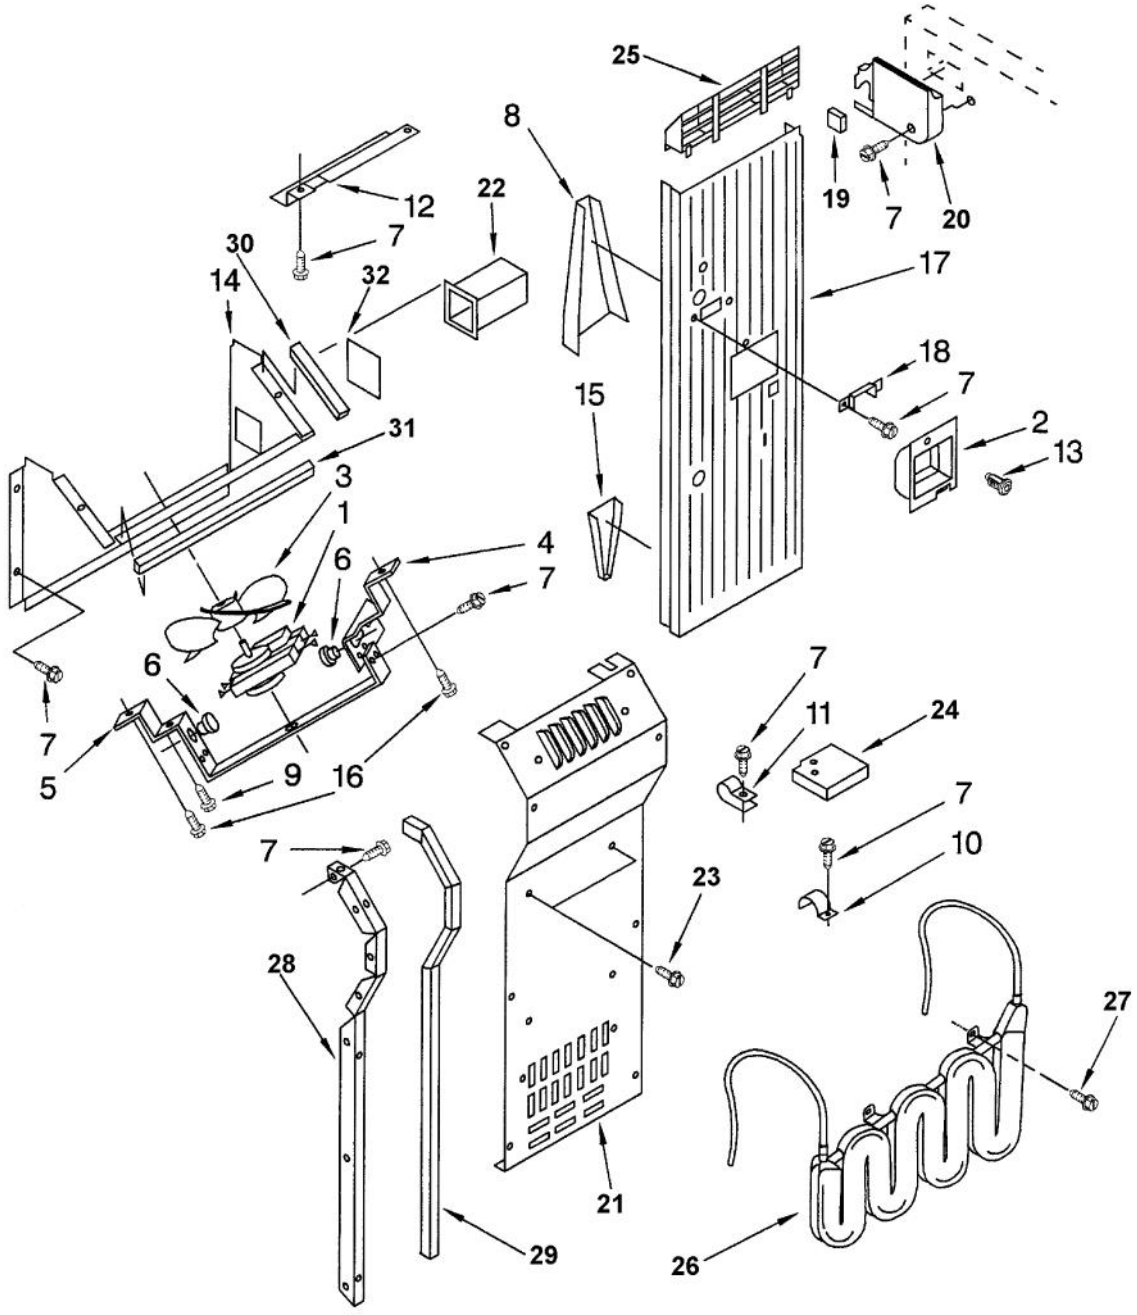

Ref #	Part Number	Qty.	Description
1	PR110035		FAN MOTOR 4389155
2	PR130046		CLEARANCE CUP (2002732)
3	PR110022		FAN BLADE (2169142)
4	PR130040		FAN MOTOR SUPPORT BRACKET - DOUBLE 548263
5	PR130041		BRACKET (SINGLE)
6	PR120058		GROMMET - RESERVOIR FAN MOTOR BRACK
7	PR120005		SCREW 488729
8	PR130082		AIR DUCT DEFLECTOR - UPPER (2003926
9	PR120051		SCREW - (GROUND) RESERVOIR FAN MOTO
10	PR120052		CLIP - RESERVOIR TUBE (CLAMP) (4883
11	PR120053		CLIP - NYLON (489348)
12	PR130043		WIRING CHANNEL (2001145)
13	PR120054		FASTENER - CLEARANCE CUP (1112871)
14	PR130044		FAN SUPPORT HOUSING (2000783)
15	PR130084		AIR DUCT DEFLECTOR - LOWER (2003929
16	PR120055		SCREW - RESERVOIR FAN MOTOR BRACKET
17	PR130086		AIR DUCT COVER PLATE (2003920) (ALSO ORDER ITEMS 8 & 15)
17	PR130099x		ASSEMBLY, AIR DUCT
18	PR130048		ICEMAKER AIR DEFLECTOR (2000048)
19	PR150020		AIR BAFFLE GASKET (1112869)
20	PR130049		AIR OUTLET COVER (2003576)
21	PR130086		AIR DUCT COVER PLATE (2003920)
21	PR160086x		COVER, EVAPORATOR
22	PR130090		MEAT PAN DUCT CHANNEL (2000796)
23	PR120056		SCREW - EVAPORATOR COVER (487539)
24	PR130051		EVAPORATOR BRACKET (1112840)
25	PR130092		AIR DUCT VENT (1112853)
26	PR150025		RESERVOIR (2209687)
26	PR150067x		RESERVOIR
27	PR120057		SCREW - RESERVOIR (488280)
28	PR130053		EVAPORATOR COVER RAIL - L.H. (20006
28	PR130054		EVAPORATOR COVER RAIL - R.H. (20006
29	PR150021		EVAPORATOR COVER GASKET (2001337)
30	PR150022		GASKET
31	PR150023		FAN SUPPORT HOUSING GASKET - LONG (
32	PR150024		MEAT PAN DUCT GASKET (2001081)