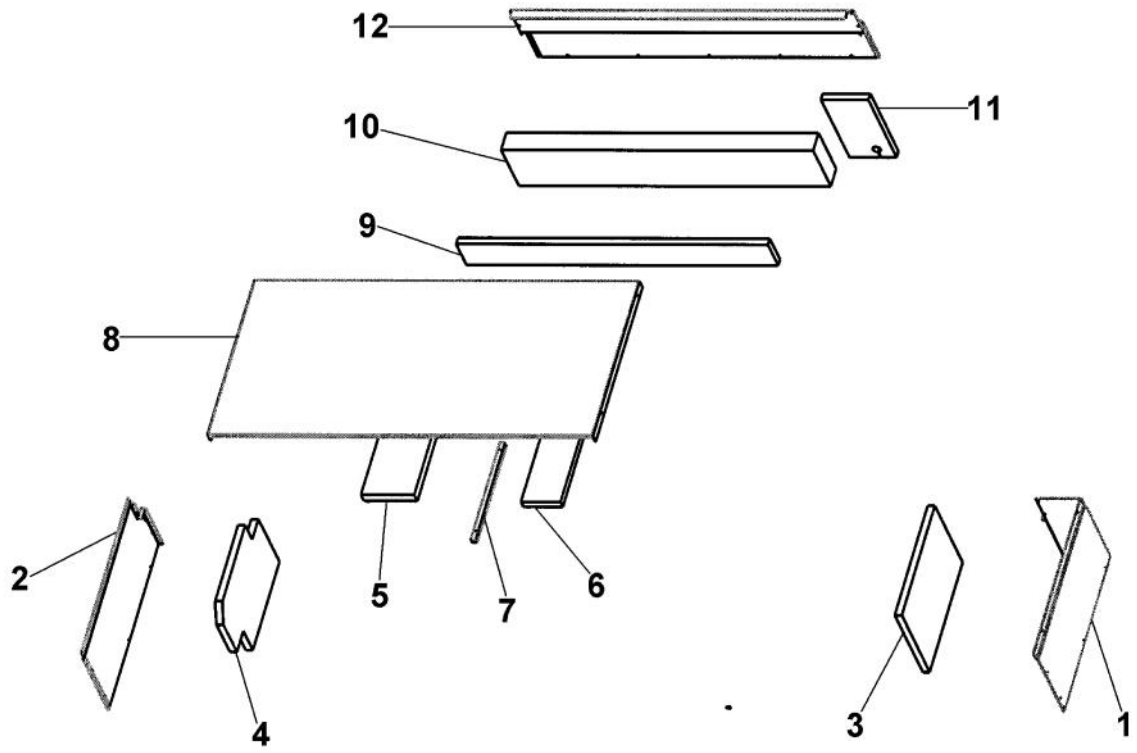

Ref #	Part Number	Qty.	Description
1	PE980003		OVERLAY KEYBOARD SXS 42
2	PE950135		SWITCH, KEYBOARD
3	PK930230		CONTROL PANEL SXS 42
4	G50911836		HIGH VOLTAGE BOARD (BEFORE 01/22/05) (F AND G SERIES BEFORE 11/17/03)
	G50911825		LOW VOLT BOARD KIT (G SERIES) (G SERIES AFTER 11/17/03)
	G50911823		LOW VOLT BOARD KIT (BEFORE 1/22/05) (H SERIES BEFORE 1/22/05)
	PE970603		LOW VOLTAGE BOARD (AFTER 1/22/05)
NI	PE970609		HARNESS CONTROL BOARD (AFTER 1/22/05)
5	G50911836		HIGH VOLTAGE BOARD (BEFORE 01/22/05) (F AND G SERIES BEFORE 11/17/03)
	PE970463		POWER CONTROL BOARD (AFTER 11/17/03)
NI	12271701		HARNESS-HIGH VOLT V12271701
6	NOT ORDERABLE		COMPLETE CONTROL ASSEMBLY
7	K2096943		PANEL BRACKET
8	PC920204		HINGE ASM UL
9	PC920203		HINGE ASM UR
10	G5098300		INVERTER ASSEMBLY
11	K2098654		BRACKET SWITCH POWER
12	G5096494		COND. FAN ASSY
13	PB920171		CONDENSER ASM
14	K2099454		BRACKET DRIER
15	F2099443		TUBE DISCHARGE FORMED PRE ACCUM
16	C2097595		LOUVER SUPPORT BRACKET
17	PB920201		ACCUMULATOR
18	12075003		MOTOR-REF FAN
19	M0102303		CLAMP-TUBE VM0102303
20	G5097976		COMPRESSOR ASSEMBLY (363 AND 483)
21	12074801		SWITCH, POWER
22	10743201		DRIER, HI SIDE
23	Order No.4		ADAPTER BOARD
24	M0221523		SCREW - SHLDR