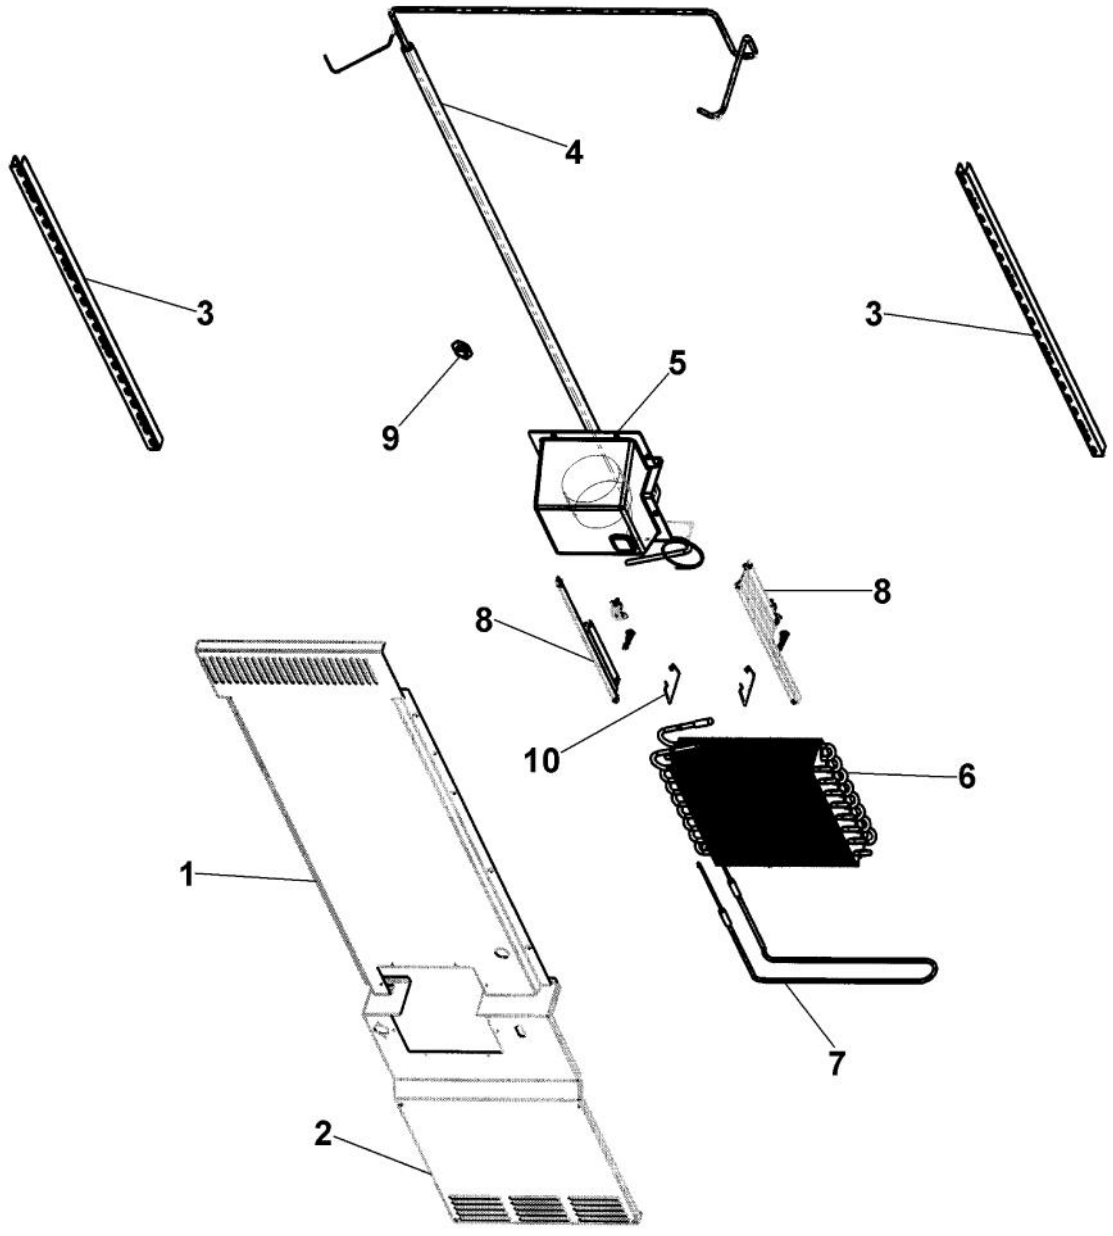

Ref #	Part Number	Qty.	Description
1	B2098639		GRILLE ENDCAP - LH
2	B2098640		SUB TO B20911802 - GRILLE ENDCAP PRO R
3	B2096961		BRACKET-LOUVER
4	B2096962		BRACKET-LOUVER SUP
5	G3097768		AIR DUCT WELD ASM 42
6	M0220417		SCREW-TC
7	G3297764		GRILLE ASM SXS 42 PRO