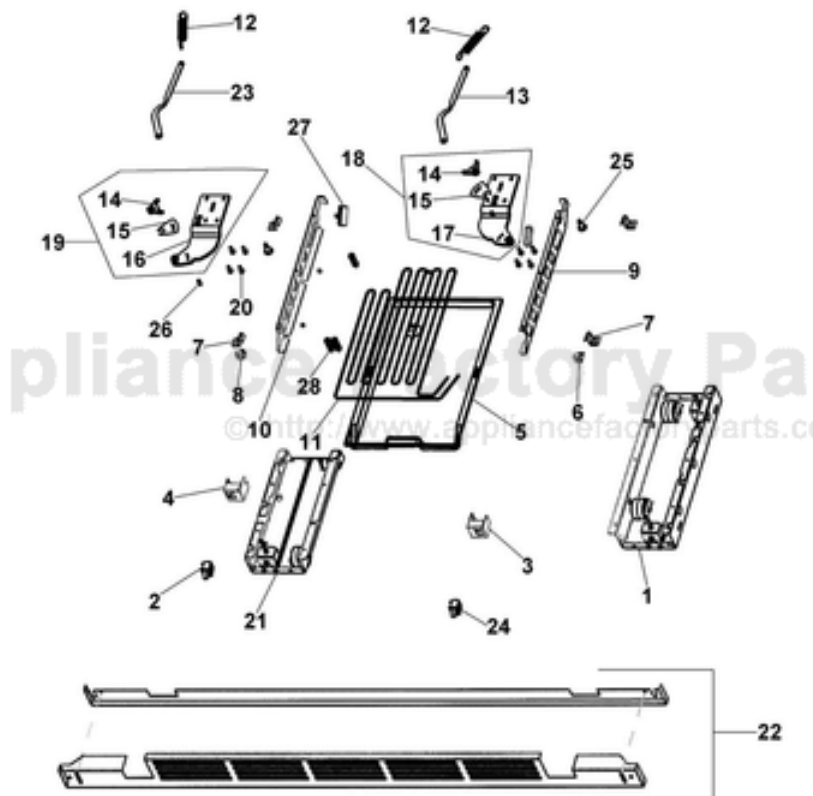

[Find Your VIKING Refrigerator Parts - Select From 341 Models](#)

----- Manual continues below -----