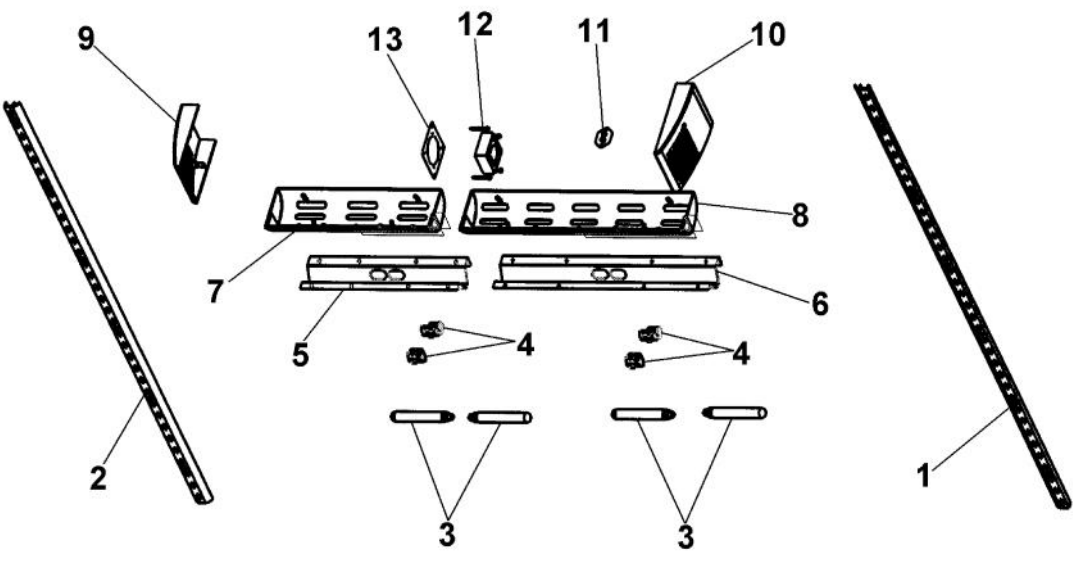

Ref #	Part Number	Qty.	Description
1	PK920024		LADDER FF R
2	PK920023		LADDER FF L
3	A3079001		LAMP - 40W
4	PE950125		LIGHT SOCKET
5	L2099453		BRACKET, FRZ. LIGHT
6	L2099452		BRKT LIGHT FF SXS
7	PK930116		COVER LIGHT ASM SXS 42 FZ
8	PK930115		COVER LIGHT ASM SXS 42 FF
9	PK930086		COVER FAN SXS 48 FZ
10	PK930085		COVER FAN SXS 48 FF
11	C8983701		THERMISTOR
12	12075003		MOTOR-REF FAN
13	K2096475		PLATE-FAN MNT 12404701
NI	10281601		SOCKET-SGL LIGHT
NI	10270203		HOUSING-LIGHT V10270203
NI	10270101		COVER, LIGHT
NI	013112-000		NOISE REDUCTION FAN KIT