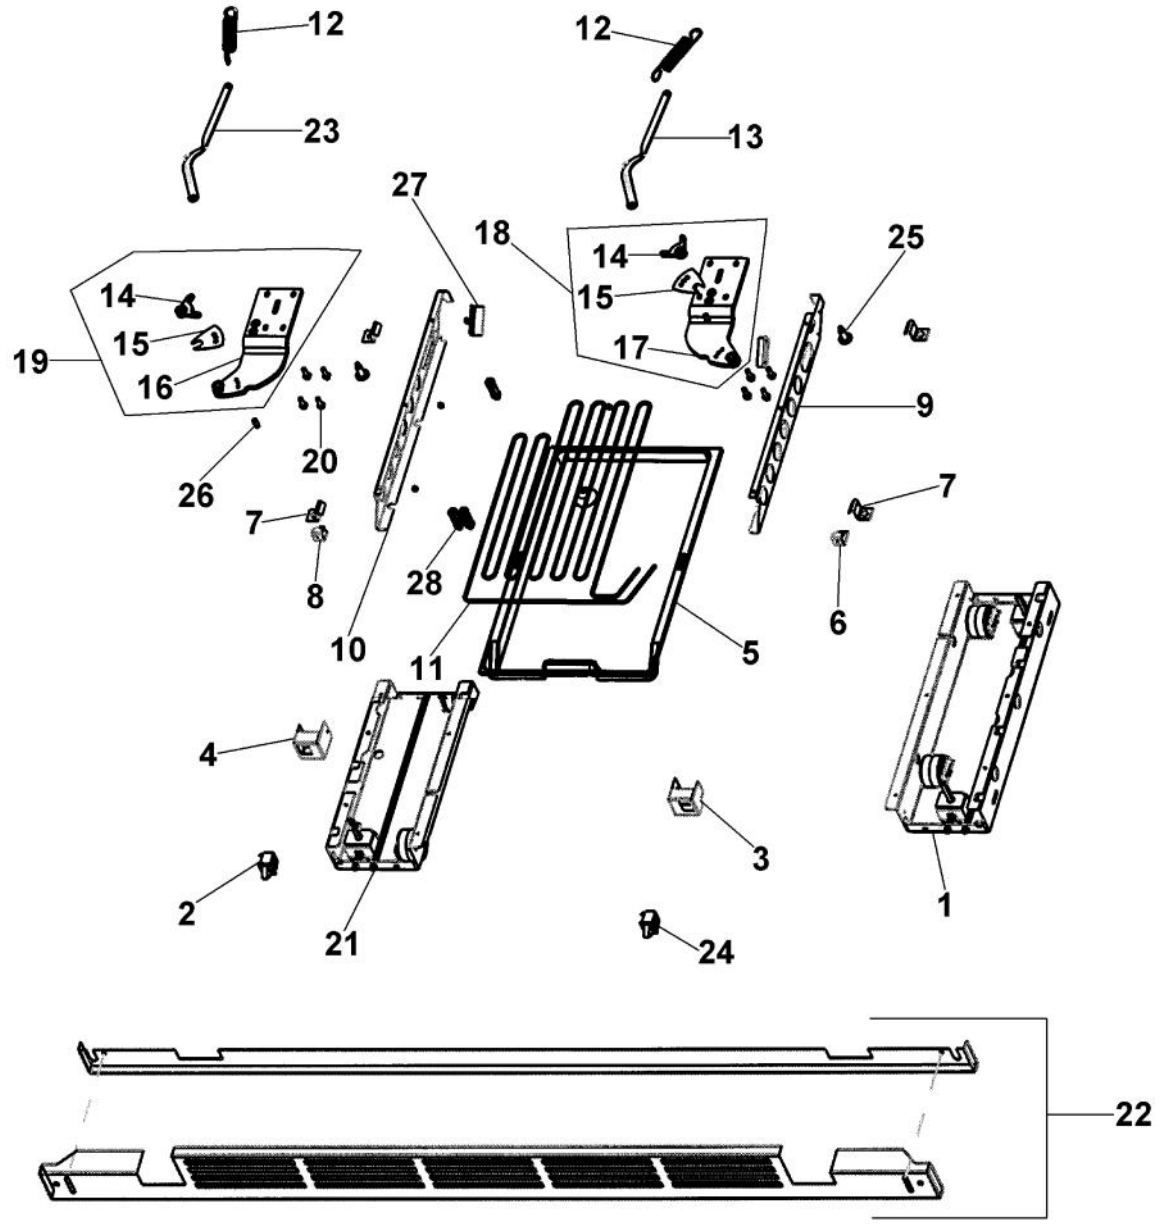

----- Manual continues below -----

Ref #	Part Number	Qty.	Description
1	PM910154		LEVELER MODULE ASSY. (RIGHT)
NI	PA970142		WATER VALVE
2	PE950146		SWITCH SPDT BLACK
3	C2098045		LIGHT SWITCH BRACKET - REF. DOOR
4	C2098046		BASE GRILLE - SWITCH MNT RH
5	12071301		PAN-DRAIN (NON-ANTIMICROBIAL)
			(BEFORE 02/07/05)
	PK930348		PAN DRAIN
			(AFTER 02/07/05)
6	K2098044		BRKT GRILLE SUPPORT
7	K2096427		BRKT-SHIPPING 12071102
8	K2098096		BRKT GRILLE SUPPORT
9	K2099456		RAIL PAN R
10	K2099457		RAIL PAN L
11	F2096550		SERPENTINE DRAIN SXS
12	PC910015		SPRING EXTENSION
13	PC920166		BAR-WC BOT HINGE RH
14	PD940091		BUSHING - DOOR STOP
15	PC920144		PLATE - WC DOOR SHIM
16	PC920187		HINGE PLATE LL
17	PC920186		HINGE PLATE LR
18	G3298648		HINGE ASM COMPLETE LR
19	G3298649		HINGE ASM COMPLETE LL
20	12075003		MOTOR-REF FAN
21	PM910155		LEVELER MODULE L
22	G5097788		GRILLE TOE ASM COMPLETE 42
23	PC920149		BAR-WC BOT HINGE LH
24	PE950147		SWITCH SPST NC BLACK
25	M0221523		SCREW - SHLDR
26	PC920145		PIN - DOOR STOP
27	K2096439		ANGLE-DRAIN PAN 12143801
28	12071201		CLIP-DRAIN LOOP
NI	PK910123		SIDE TRIM - PRO
NI	C9398011BR		PRO SIDE TRIM BRASS