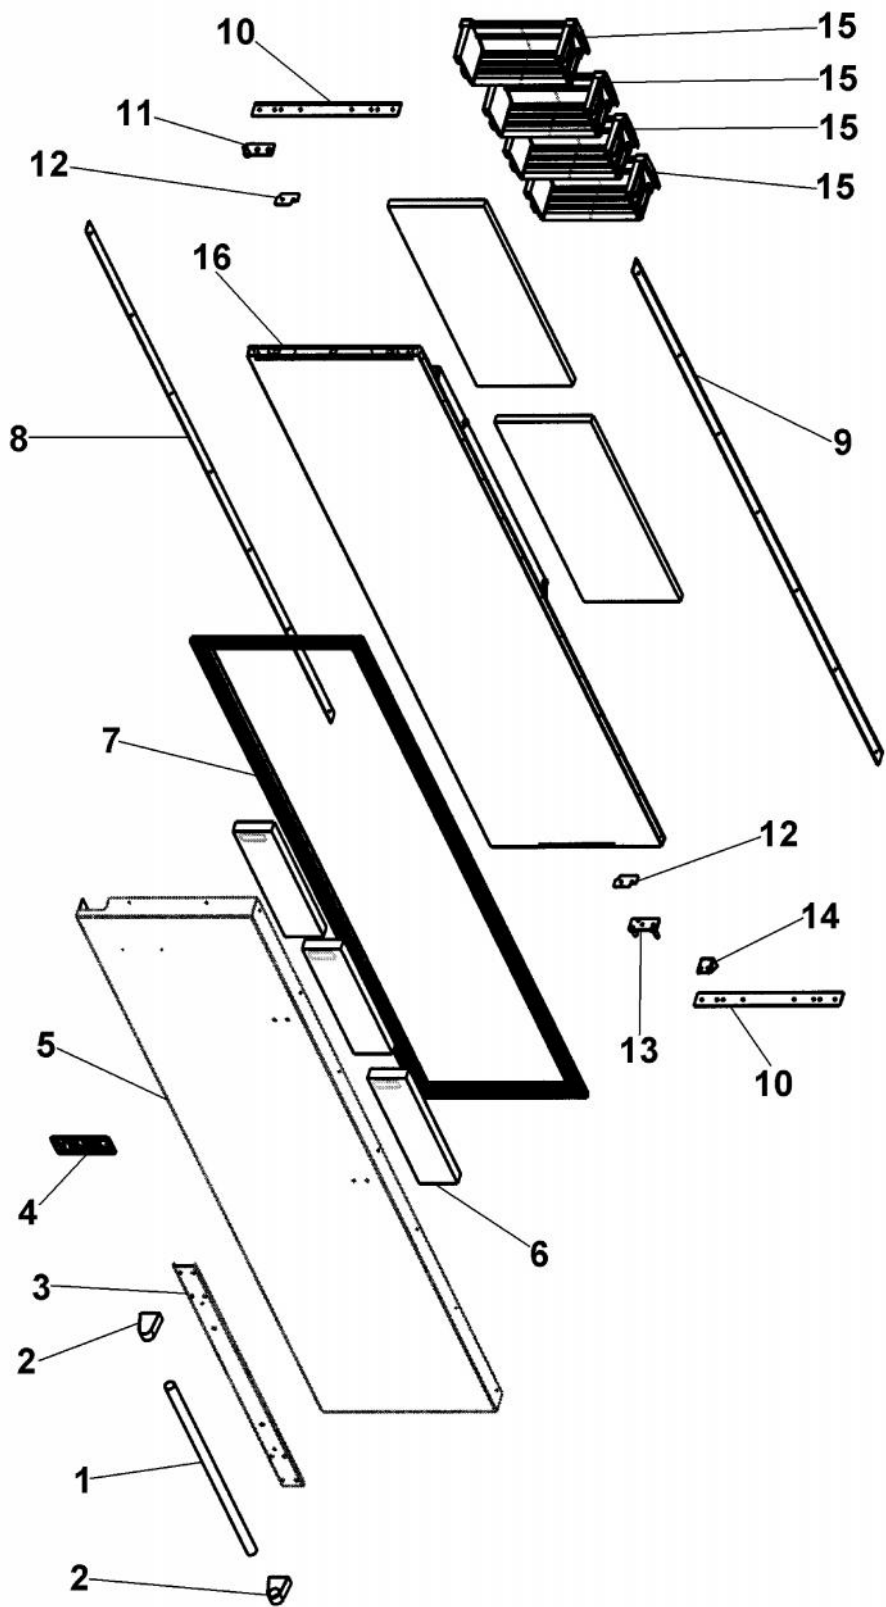

Ref #	Part Number	Qty.	Description
	C9099993VB		DOOR SKIN SXS 42 PRO FF (NEW HANDLE LOCATION)
5	PB970183		DOOR GASKET
6	G5098625		DOOR ASM SXS 42 FF
7	PE940176		TRIM - DOOR SXS PRO SIDES
8	G5098675		DOORBIN ASM SXS 42 FF
9	PK930123		DAIRY MODULE ASM SXS 42
10	PK930240		TRIM DOOR BULLNOSE SXS 42 FF TOP/BOT
11	PD950007		STRIKER SWITCH
12	PD940087		SPACER DOOR SKIN-HINGE SIDE (75.1) (HINGE SIDE)
13	PM910333		BLOCK EPS DOOR SKIN SXS 42 FF
14	PC920146		PIVOT PLATE ASSY - WC RH BOT (LOWER)
15	PC920133		PIVOT PLATE ASSY - RH (UPPER)
16	PD940092		SPACER - DOOR HINGE
NI	PD020032		SRW-8(A)X3/8PH.WFR HD 7/16DIAXNICL