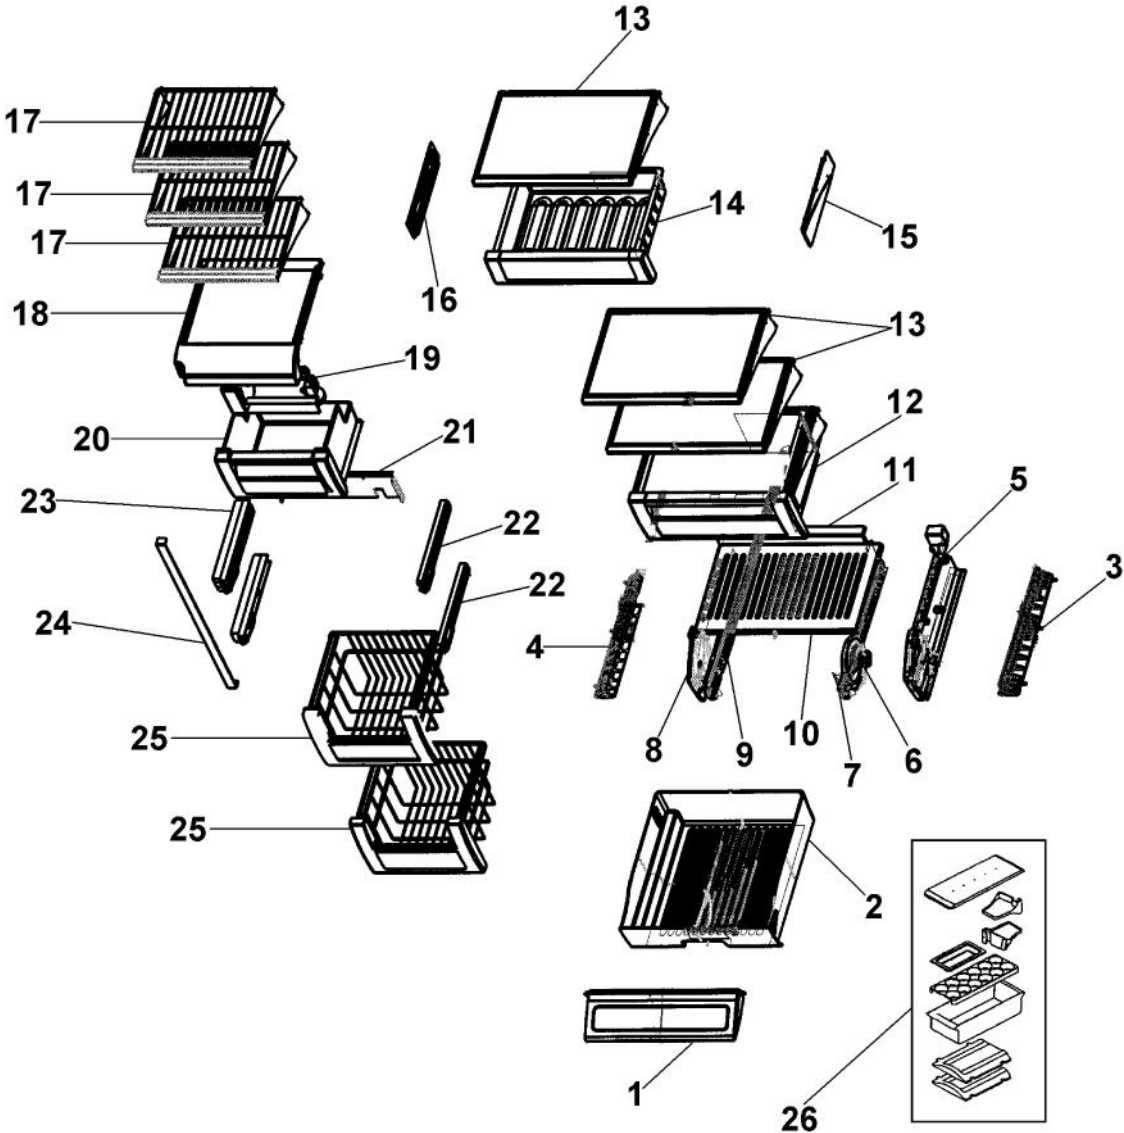

----- Manual continues below -----

Ref #	Part Number	Qty.	Description
1	PM910154		LEVELER MODULE ASSY. (RIGHT)
NI	PA970142		WATER VALVE
2	PE950146		SWITCH SPDT BLACK
3	C2098045		LIGHT SWITCH BRACKET - REF. DOOR
4	C2098046		BASE GRILLE - SWITCH MNT RH
5	12071301		PAN-DRAIN (NON-ANTIMICROBIAL)
			(BEFORE 02/07/05)
	PK930348		PAN DRAIN
			(AFTER 02/07/05)
6	K2098044		BRKT GRILLE SUPPORT
7	K2096427		BRKT-SHIPPING 12071102
8	K2098096		BRKT GRILLE SUPPORT
9	K2099456		RAIL PAN R
10	K2099457		RAIL PAN L
11	F2096550		SERPENTINE DRAIN SXS
12	PC910015		SPRING EXTENSION
13	PC920166		BAR-WC BOT HINGE RH
14	PD940091		BUSHING - DOOR STOP
15	PC920144		PLATE - WC DOOR SHIM
16	PC920187		HINGE PLATE LL
17	PC920186		HINGE PLATE LR
18	G3298648		HINGE ASM COMPLETE LR
19	G3298649		HINGE ASM COMPLETE LL
20	12075003		MOTOR-REF FAN
21	PM910155		LEVELER MODULE L
22	G5097788		GRILLE TOE ASM COMPLETE 42
23	PC920149		BAR-WC BOT HINGE LH
24	PE950147		SWITCH SPST NC BLACK
25	M0221523		SCREW - SHLDR
26	PC920145		PIN - DOOR STOP
27	K2096439		ANGLE-DRAIN PAN 12143801
28	12071201		CLIP-DRAIN LOOP
NI	PK910123		SIDE TRIM - PRO
NI	C9398011BR		PRO SIDE TRIM BRASS