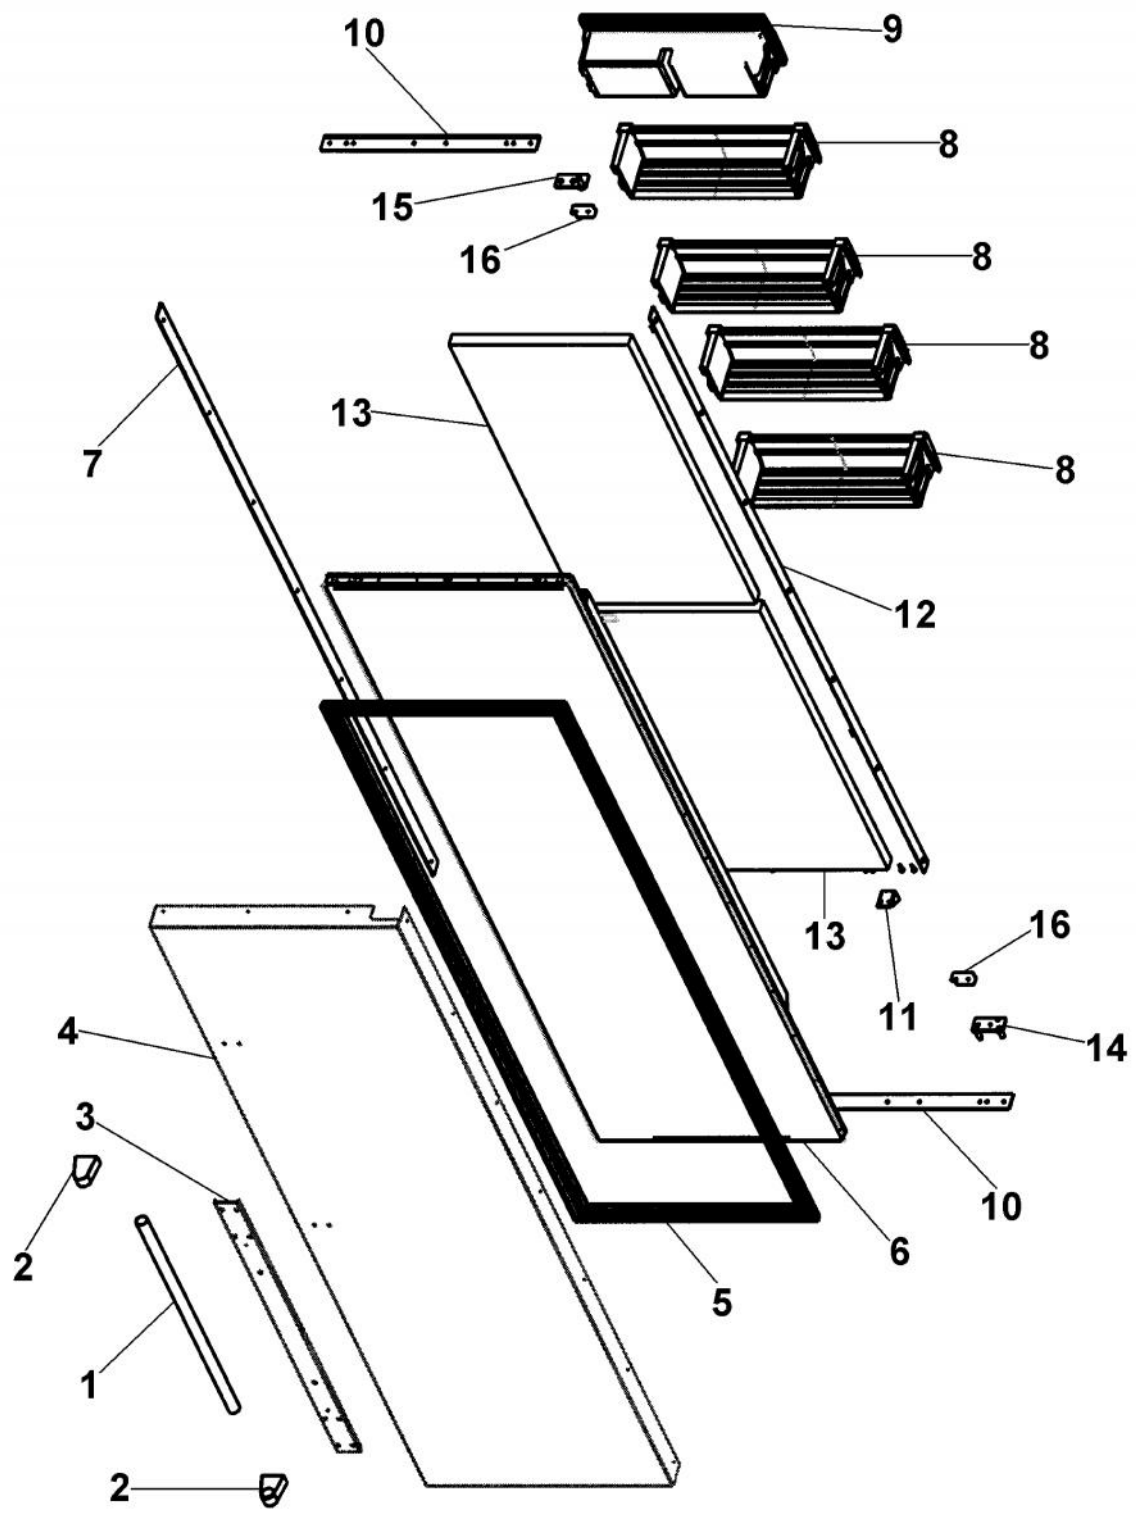

Ref #	Part Number	Qty.	Description
1	K2099459		MC SIDE R
2	K2099460		MC SIDE L
3	12074702		INSUL-R MC CVR V12074702
4	12074601		INSUL-L MC CVR V12074601
5	12074704		INSUL-MC CVR
6	12074701		INSUL-MC CVR V12074701
7	K2099455		SUPPORT MC Z
8	K2099458		MC TOP SXS 42
9	PB970169		INSUL MC BACK SXS 42 UPPER
10	PB970170		INSUL MC BACK SXS 42 LOWER
11	PB970171		MC INSULATION - BACK SIDE
12	K2099461		MC BACK 42
NI	PK910089		BRACKET, ANTI - TIP