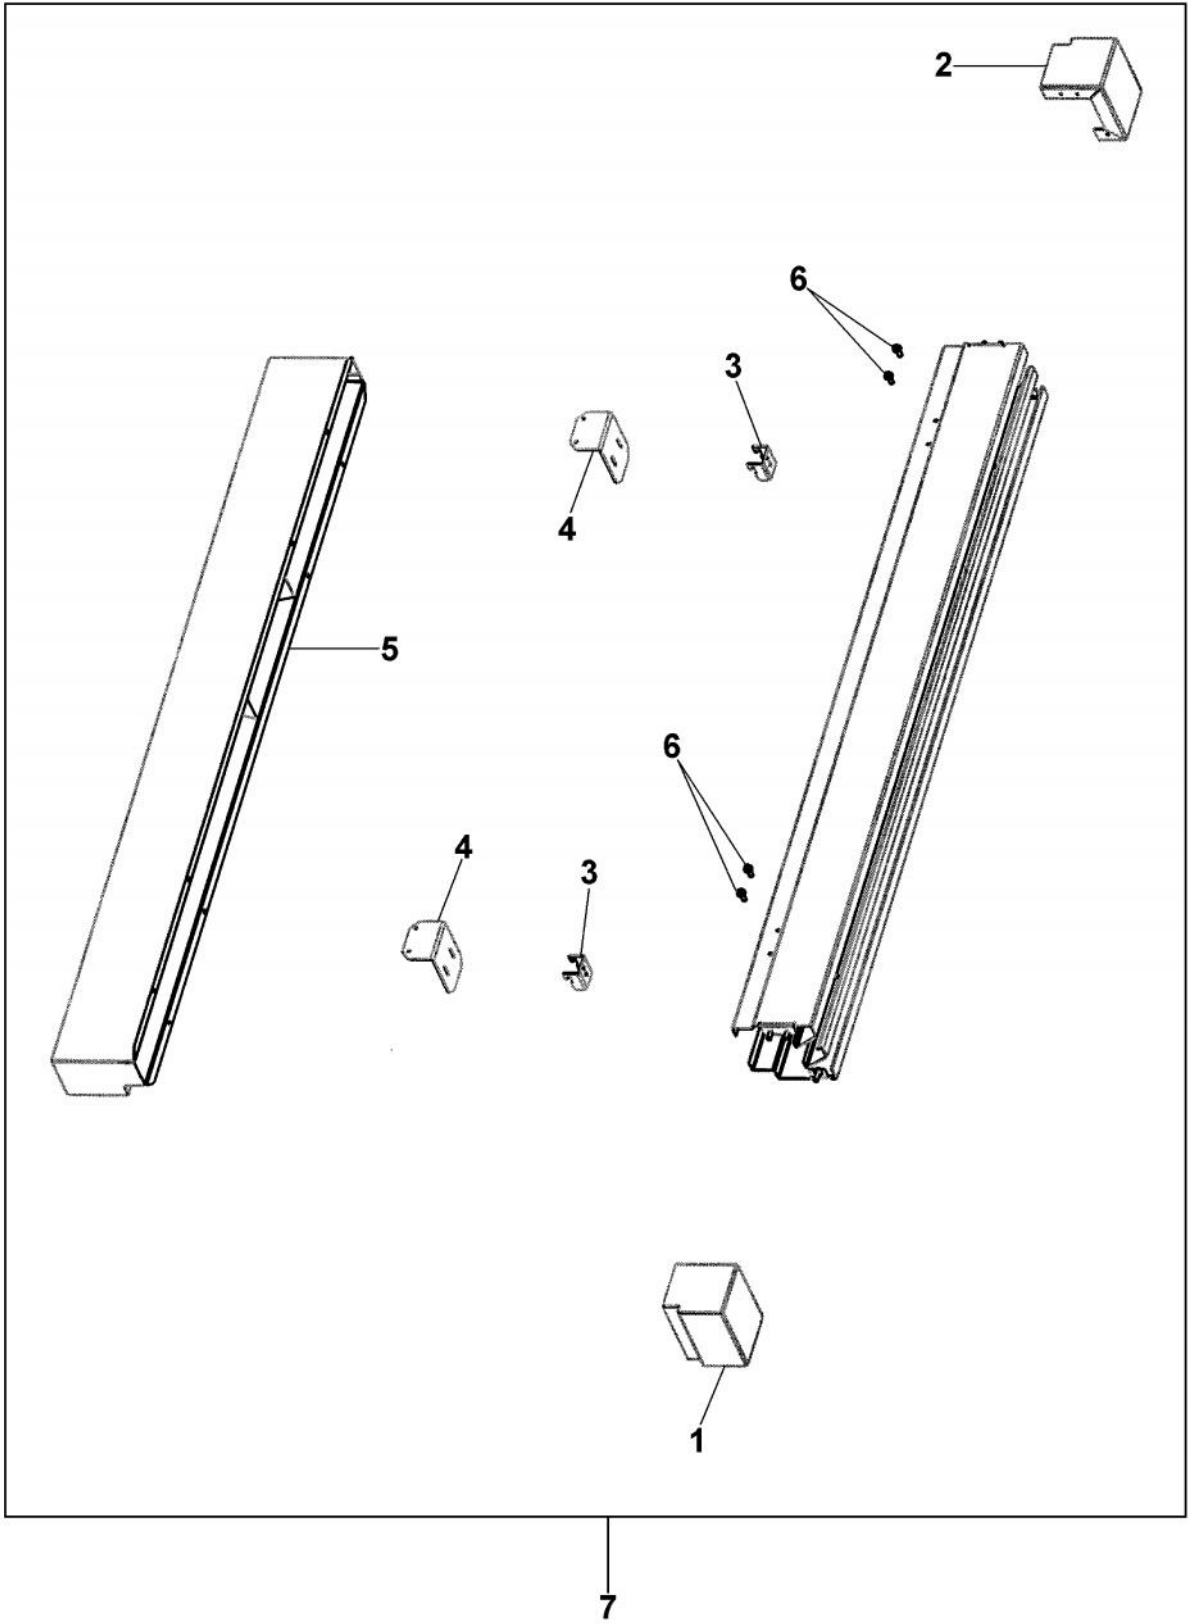

Ref #	Part Number	Qty.	Description
1	PK920024		LADDER FF R
2	PK920023		LADDER FF L
3	A3079001		LAMP - 40W
4	PE950125		LIGHT SOCKET
5	L2099453		BRACKET, FRZ. LIGHT
6	L2099452		BRKT LIGHT FF SXS
7	PK930116		COVER LIGHT ASM SXS 42 FZ
8	PK930115		COVER LIGHT ASM SXS 42 FF
9	PK930086		COVER FAN SXS 48 FZ
10	PK930085		COVER FAN SXS 48 FF
11	C8983701		THERMISTOR
12	12075003		MOTOR-REF FAN
13	K2096475		PLATE-FAN MNT 12404701
NI	10281601		SOCKET-SGL LIGHT
NI	10270203		HOUSING-LIGHT V10270203
NI	10270101		COVER, LIGHT
NI	013112-000		NOISE REDUCTION FAN KIT