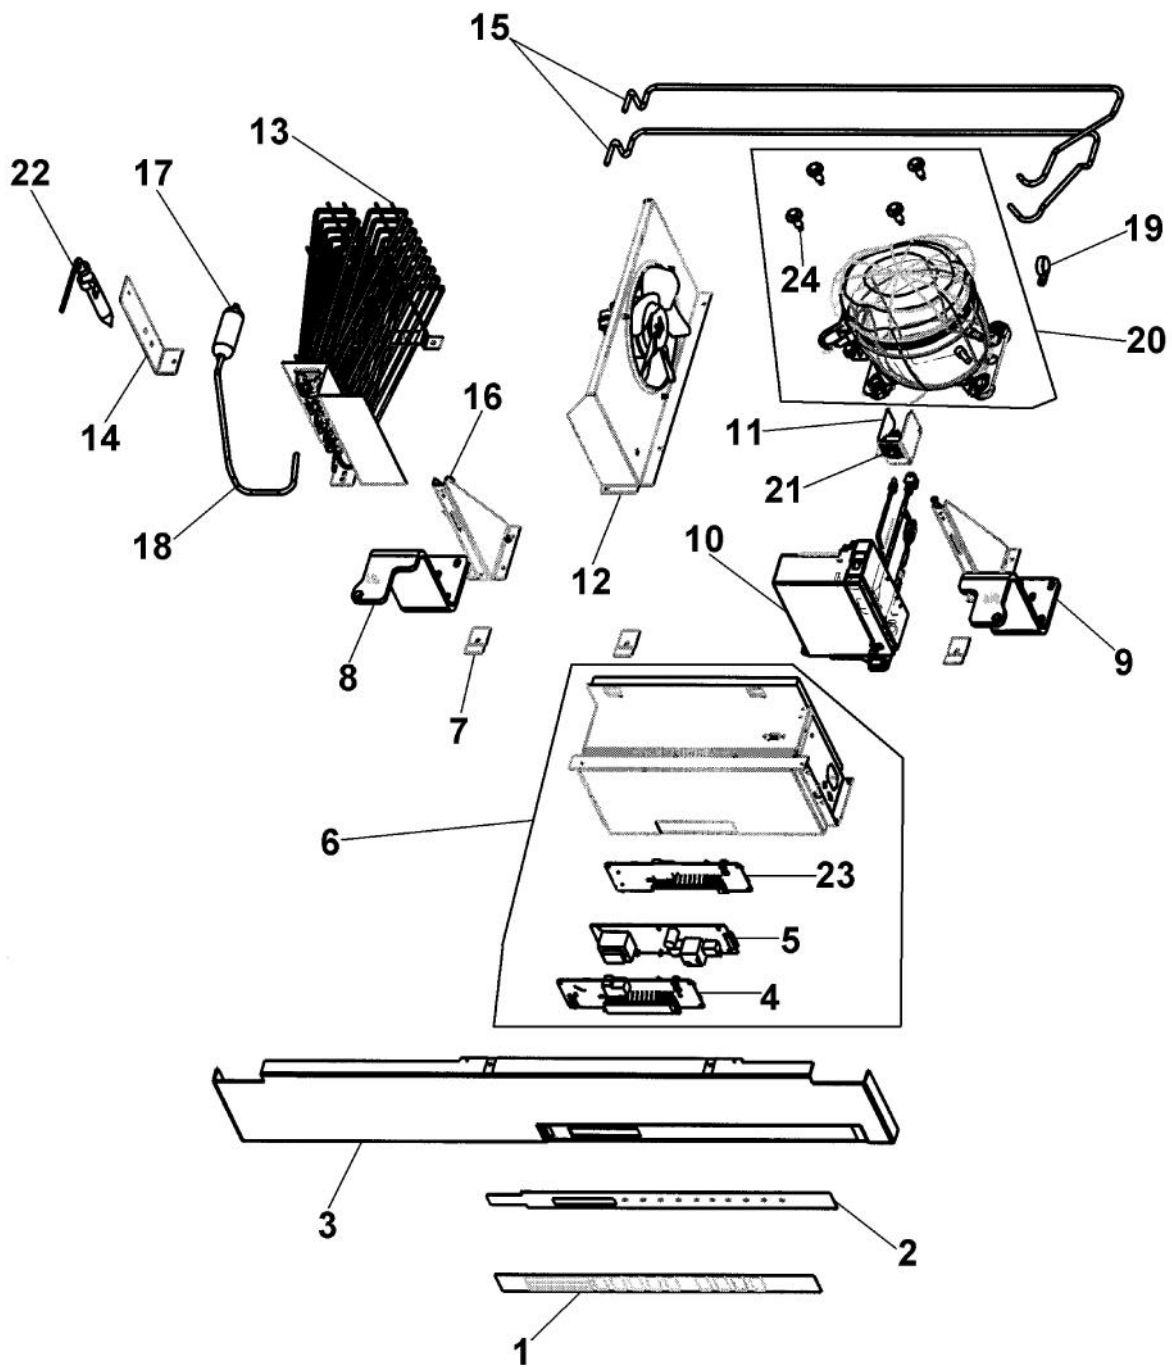

Ref #	Part Number	Qty.	Description
1	L2097181		COVER EVAP UPPER SXS 48
2	L2097182		COVER EVAP LOWER SXS 48
3	12231701		LADDER-FZ L/R SIDE
4	F2097793		TUBE FORMED HT EXCH
5	PK930150		COVER CTR EVAP
NI	G5098660		FAN EVAP ASM
6	PM910206		EVAPORATOR SXS 48
7	PJ910031		HEATER EVAP SXS
8	K2096461		BRKT-EVAP COVER 12234801
9	C8983701		THERMISTOR
10	10527401		CLIP-EVAP