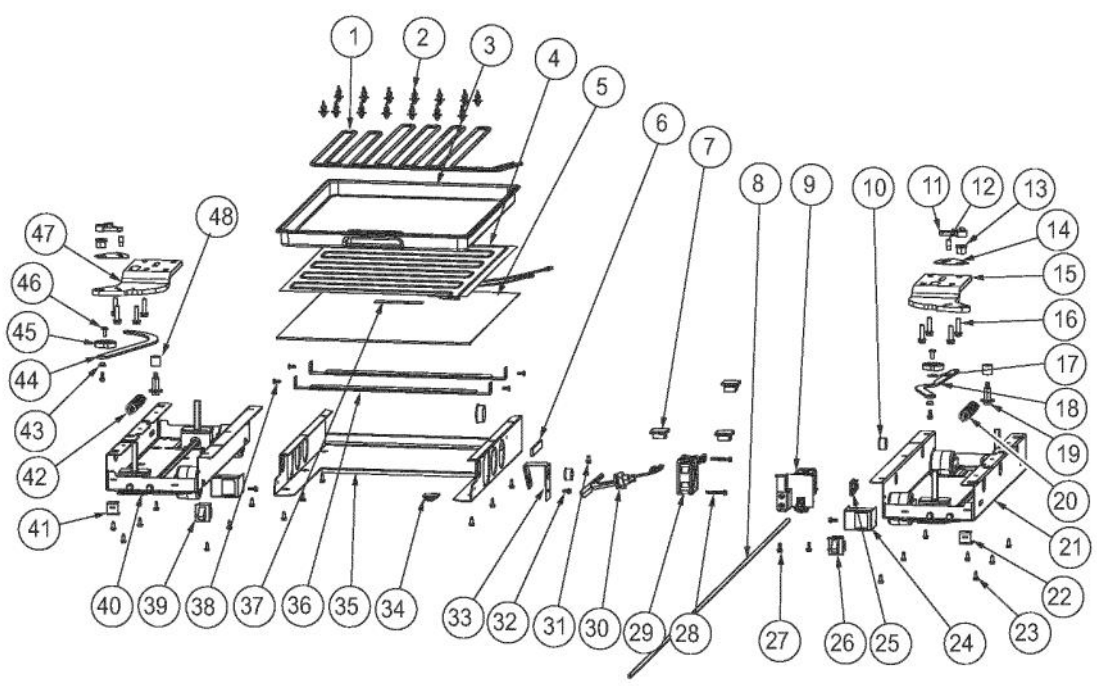

Ref #	Part Number	Qty.	Description
1	F20915693	1	SERPENTINE CONDENSER DRAIN ALL SXS'S
2	PD030146	14	STAND OFF LOCK CLIP
3	PK930348	1	PAN DRAIN
4	PE070707	1	PAN HEATER
5	L20914124	1	TRAY PAN HEATER
6	PF930654	1	LABEL CONDENSATE FAN SERVICE
7	M0104102	3	CLIP-CORD RED
8	PB020304	1	PLASTIC TUBING-IM WATERLINE NON DISP (SXS & AF)
9	G32913789	1	BRKT & VALVE H2O SNGL ASM
10	A4554806	2	BUSHING-SNAP VA4554806
11	PD940091	2	BUSHING - DOOR STOP
12	PC920145	2	PIN - DOOR STOP
13	PD940090	2	BUSHING - WC DOOR LEVEL
14	PC920144	2	PLATE - WC DOOR SHIM
15	PC920215	1	HINGE PLATE SXS LR
16	000570-000	8	HEX SCREW
17	003867-000	1	SPRING EXTENSION
18	PC920166	1	BAR-WC BOT HINGE RH
19	M0221523	2	SCREW - SHLDR
20	003867-000	1	SPRING EXTENSION
21	PM910398	1	LEVELER ASSEMBLY - R
22	K2098044	1	BRKT GRILLE SUPPORT
23	PD020194	20	SCREW-SM
24	014334-000	2	BRACKET,LT,SWITCH
25	M0104106	2	CLIP-CORD VM0104106
26	PE950147	1	SWITCH SPST NC BLACK
27	M0220417	8	SCREW-TC
28	PD020274	2	SCR SLTD HEX WSHR HD 8X1.250 BT
29	000731-000	1	AXIAL FAN
30	PE050248	1	FLOAT SWITCH HORIZONTAL
31	PD020010	1	10 X 3/8 GREEN GROUNDING SCREW
32	M0253916	1	SCREW-TF
33	B20915627	1	BRACKET HORIZ FLOAT SWITCH
34	A4554817	1	BUSHING-SNAP VA4554817
35	K20915952	1	SHIELD BOTTOM DRAIN
36	K20911831	2	BRACKET CONDENSATE SUPPORT
37	PF031267	1	LABEL HEATER PAN
38	PC040010	4	POP RIVET
39	PE950146	1	SWITCH SPDT BLACK
40	PM910399	1	LEVELER MODULE L
41	K2098096	1	BRKT GRILLE SUPPORT
42	PC910015	1	SPRING EXTENSION
43	PD940094	2	BUSHING
44	PC920149	1	BAR-WC BOT HINGE LH
45	PM010602	2	CAM DOOR ADJUSTMENT
46	PD020234	2	SCREW THP 10-32 X .500 SS BO
47	PC020289	1	HINGE PLATE LL
48	PD940107	2	ROUND SPRING SPACER