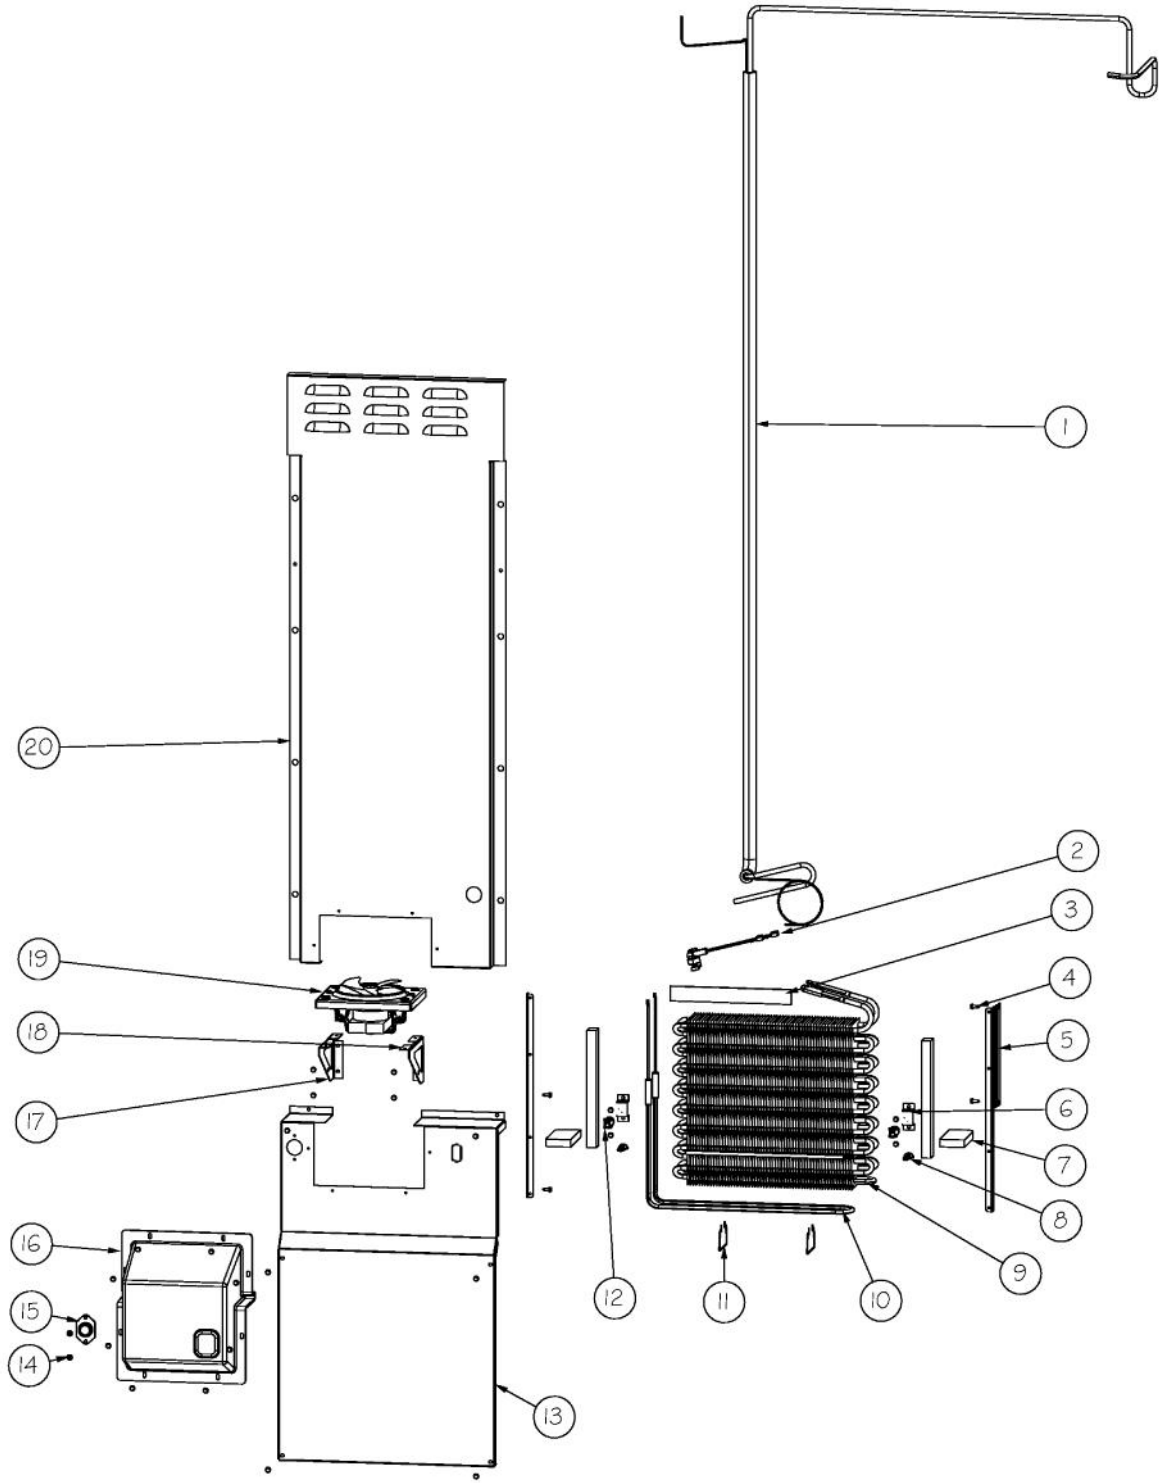

Ref #	Part Number	Qty.	Description
1	F2097793	1	TUBE FORMED HT EXCH
2	PB910259	1	THERMOSTAT DEFROST TERMINATOR
3	A3189370	3	GASKET-FOAM VA3189370
4	PD020194	23	SCREW-SM
5	K2096461	2	BRKT-EVAP COVER 12234801
6	K2096456	2	BRKT-EVAP CLIP 12215101
7	10629001	2	BLOCK-R AIR COIL RED
8	10527401	2	CLIP-EVAP
9	PM910206	1	EVAPORATOR SXS 48
10	PJ910031	1	HEATER EVAP SXS
11	10428101	2	CLIP-EVAP HTR V10428101
12	10623003	1	CLIP-EVAP
13	L2097182	1	COVER EVAP LOWER SXS 48
14	M0211014	2	SCREW-SM
15	C8983701	1	THERMISTOR
16	PK930150	1	COVER CTR EVAP
17	K2096458	1	BRKT-L-EVAP-FAN 12223102
18	K2096457	1	BRKT-R-EVAP FAN 12223101
19	G5098660	1	FAN EVAP ASM
20	L2097181	1	COVER EVAP UPPER SXS 48