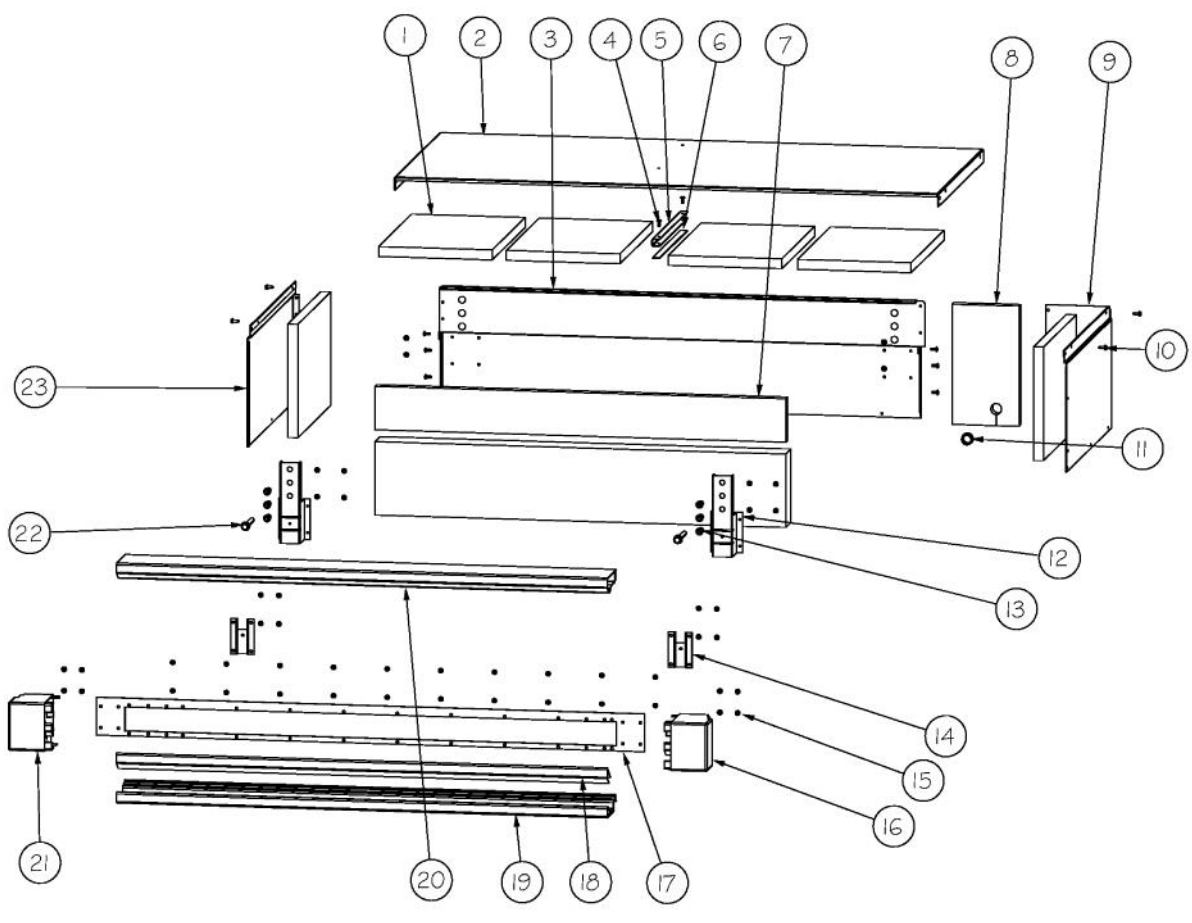

Ref #	Part Number	Qty.	Description
1	PB070355	6	INSULATION MC COVER
2	K20910007	1	MC TOP SXS 48
3	K20910008	1	MC BACK SXS 48
4	PC040010	19	POP RIVET
5	K2099455	1	SUPPORT MC Z
6	007981-000	1	MC COVER ASM BI 48
7	PB070363	2	INSULATION MC COVER
8	PB970171	1	MC INSULATION - BACK SIDE
9	K2099459	1	MC SIDE R
10	PD020194	40	SCREW-SM
11	A4554806	1	BUSHING-SNAP VA4554806
12	K20915675	2	BRACKET PSM
13	PD040157	4	BEARING SLEEVE
14	PK050004	2	BRACKET GRILLE
15	M0253916	8	SCREW-TF
16	003269-000	1	ENDCAP, PRO, RH, HINGE
17	003298-000	1	PLATE, BACK, GRILLE
18	003296-000	1	EXTRUSION, LOUVER, MIDDLE
19	003297-000	1	EXTRUSION, LOUVER, BOTTOM
20	003295-000	1	EXTRUSION, LOUVER, TOP
21	003274-000	1	ENDCAP, PRO, LH, HINGE
22	PD020233	1	SCR LAG 5/16-9 GX 5/16X7/16 WAF IHXW 3 S ZN
23	K2099460	1	MC SIDE L
NI	003299-000	1	GRILLE, ASM, 48 SXS