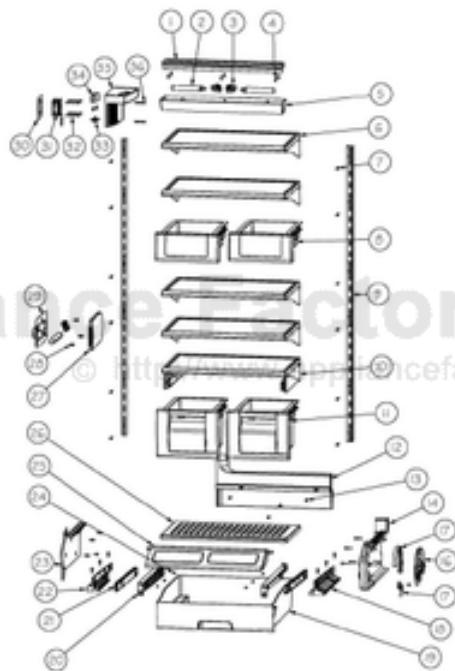

# VIKING VCSB548\_2 Owner's Manual

[Shop genuine replacement parts for VIKING  
VCSB548\\_2](#)

[Find Your VIKING Refrigerator Parts - Select From 341 Models](#)

----- Manual continues below -----

Ref #	Part Number	Qty.	Description
1	L2099492	1	BRACKET LIGHT SXS 48 FF
2	A3079001	3	LAMP - 40W
3	PE950125	3	LIGHT SOCKET
4	PD020194	24	SCREW-SM
5	PK930268	1	COVER LIGHT ASM AF AR 30 SXS 48 FF
6	PM010529	4	SHELF ASM GLASS 30 AR 48 FF
7	M0238535	12	SCREW-SM
8	G32911938	2	DRAWER DELI ASM SXS AR 30
9	PM910227	2	LADDER RS REF
10	G50911937	1	SHELF ASM
11	012259-000	2	DRAWER PRODUCE ASM AR 30/48
12	PK930327	1	DUCT MEATSAVOR SXS 48 REAR
13	M0211021	3	SCREW-SM
14	PK930169	1	DUCT MEAT SAVIOR SXS 42/48 R
15	PK930172	1	COVER CONTROL MEAT SAVIOR
16	PK930168	1	DIAL CONTROL MEAT SAVIOR
17	PM910334	1	ROLLER TENSION
18	PK930173	1	SUPPORT SLIDE MEAT SAVIOR SXS 42/48 R
19	PK930309	1	DRAWER MEAT SAVIOR AR 30 SXS 48
20	PK930176	1	SUPPORT DRAWER MEAT SAVIOR 42/48 L
21	PM910288	1	SLIDE MEAT SAVIOR L
22	PK930174	1	SUPPORT SLIDE MEAT SAVIOR SXS 42/48 L
23	PK930170	1	DUCT MEAT SAVIOR SXS 42 L
24	PD920162	2	SCR 8-16 PLASTITE PNP 1/4 S
25	020100-000	1	DOOR MEATSAVOR ASM AR 30 SXS 48
26	PK930308	1	SHELF MEAT SAVIOR AR 30 SXS 48
27	PK930346	1	COVER LIGHT
28	M0580007	3	GROMMET-SCREW
29	10270203	1	HOUSING-LIGHT V10270203
30	007302-000	1	BRACKET,FAN
31	004551-000	1	AXIAL FAN
32	M0221913	4	SCREW-SM
33	C8983701	1	THERMISTOR
34	010093-000	1	PLASMA CLUSTER
35	012312-000	1	FAN COVER SXS
36	PD020188	2	SCR 8-18 BT HXWS 1 1/2