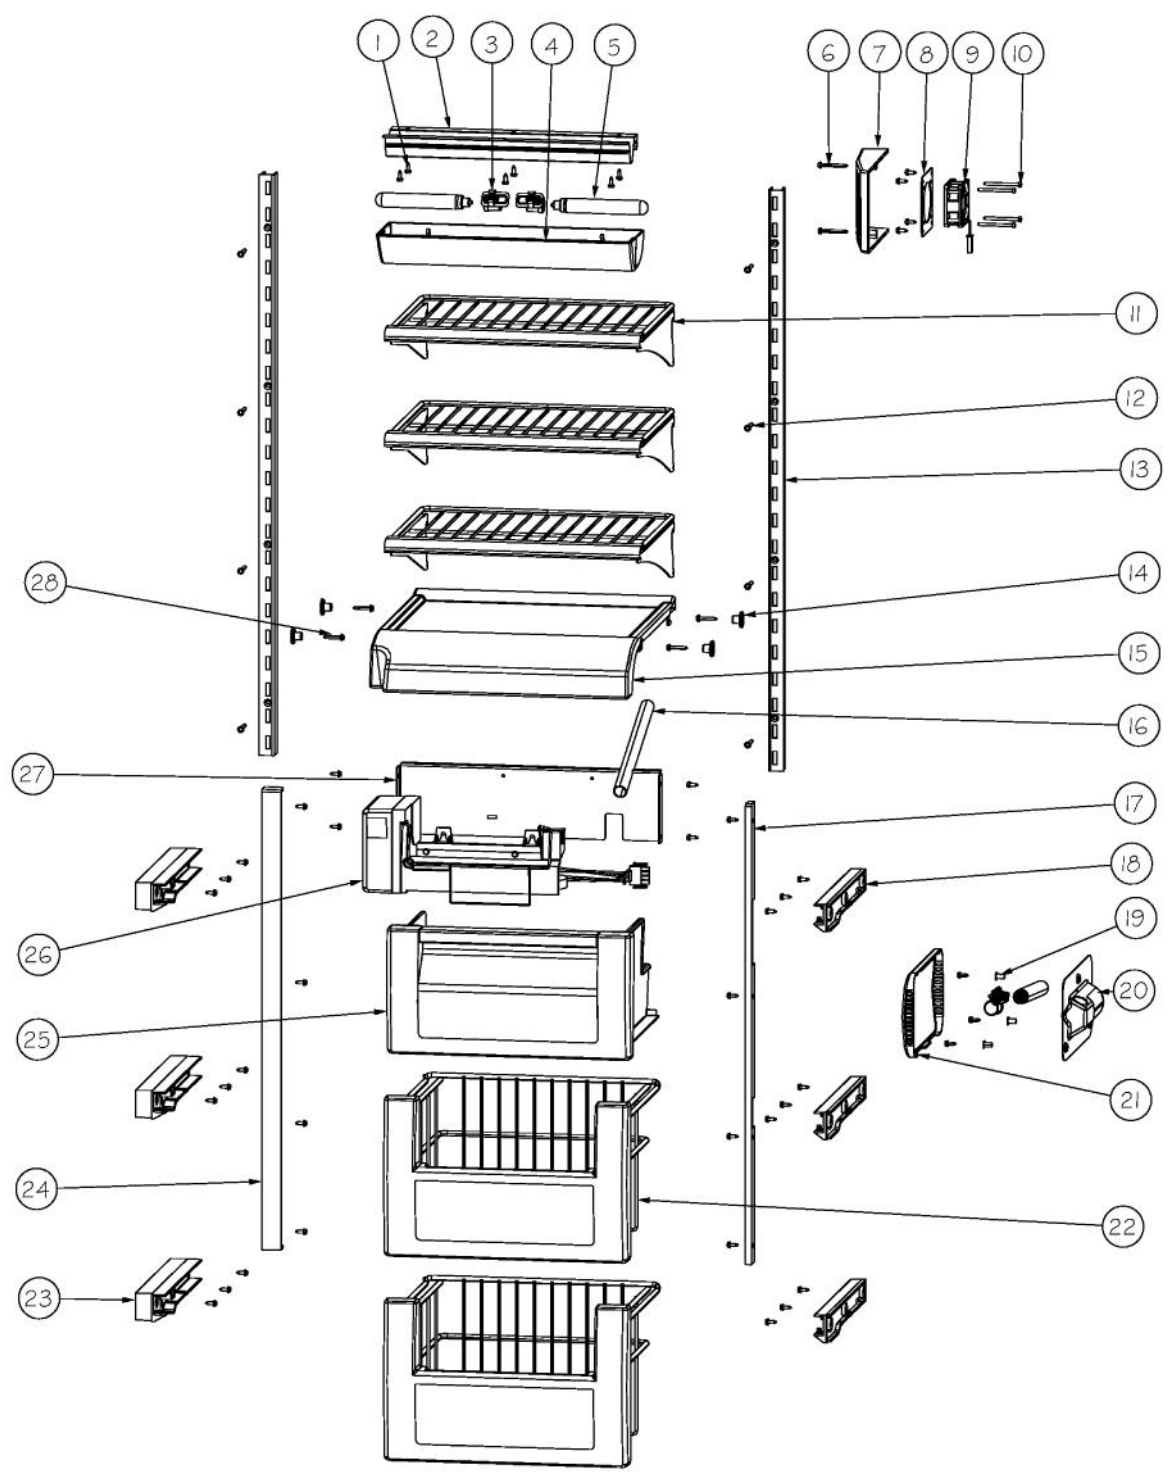

# VIKING VCSB548\_2 Owner's Manual

[Shop genuine replacement parts for VIKING  
VCSB548\\_2](#)

[Find Your VIKING Refrigerator Parts - Select From 341 Models](#)

----- Manual continues below -----

Ref #	Part Number	Qty.	Description
1	L2099492	1	BRACKET LIGHT SXS 48 FF
2	A3079001	3	LAMP - 40W
3	PE950125	3	LIGHT SOCKET
4	PD020194	24	SCREW-SM
5	PK930268	1	COVER LIGHT ASM AF AR 30 SXS 48 FF
6	PM010529	4	SHELF ASM GLASS 30 AR 48 FF
7	M0238535	12	SCREW-SM
8	G32911938	2	DRAWER DELI ASM SXS AR 30
9	PM910227	2	LADDER RS REF
10	G50911937	1	SHELF ASM
11	012259-000	2	DRAWER PRODUCE ASM AR 30/48
12	PK930327	1	DUCT MEATSAVOR SXS 48 REAR
13	M0211021	3	SCREW-SM
14	PK930169	1	DUCT MEAT SAVIOR SXS 42/48 R
15	PK930172	1	COVER CONTROL MEAT SAVIOR
16	PK930168	1	DIAL CONTROL MEAT SAVIOR
17	PM910334	1	ROLLER TENSION
18	PK930173	1	SUPPORT SLIDE MEAT SAVIOR SXS 42/48 R
19	PK930309	1	DRAWER MEAT SAVIOR AR 30 SXS 48
20	PK930176	1	SUPPORT DRAWER MEAT SAVIOR 42/48 L
21	PM910288	1	SLIDE MEAT SAVIOR L
22	PK930174	1	SUPPORT SLIDE MEAT SAVIOR SXS 42/48 L
23	PK930170	1	DUCT MEAT SAVIOR SXS 42 L
24	PD920162	2	SCR 8-16 PLASTITE PNP 1/4 S
25	020100-000	1	DOOR MEATSAVOR ASM AR 30 SXS 48
26	PK930308	1	SHELF MEAT SAVIOR AR 30 SXS 48
27	PK930346	1	COVER LIGHT
28	M0580007	3	GROMMET-SCREW
29	10270203	1	HOUSING-LIGHT V10270203
30	007302-000	1	BRACKET,FAN
31	004551-000	1	AXIAL FAN
32	M0221913	4	SCREW-SM
33	C8983701	1	THERMISTOR
34	010093-000	1	PLASMA CLUSTER
35	012312-000	1	FAN COVER SXS
36	PD020188	2	SCR 8-18 BT HXWS 1 1/2