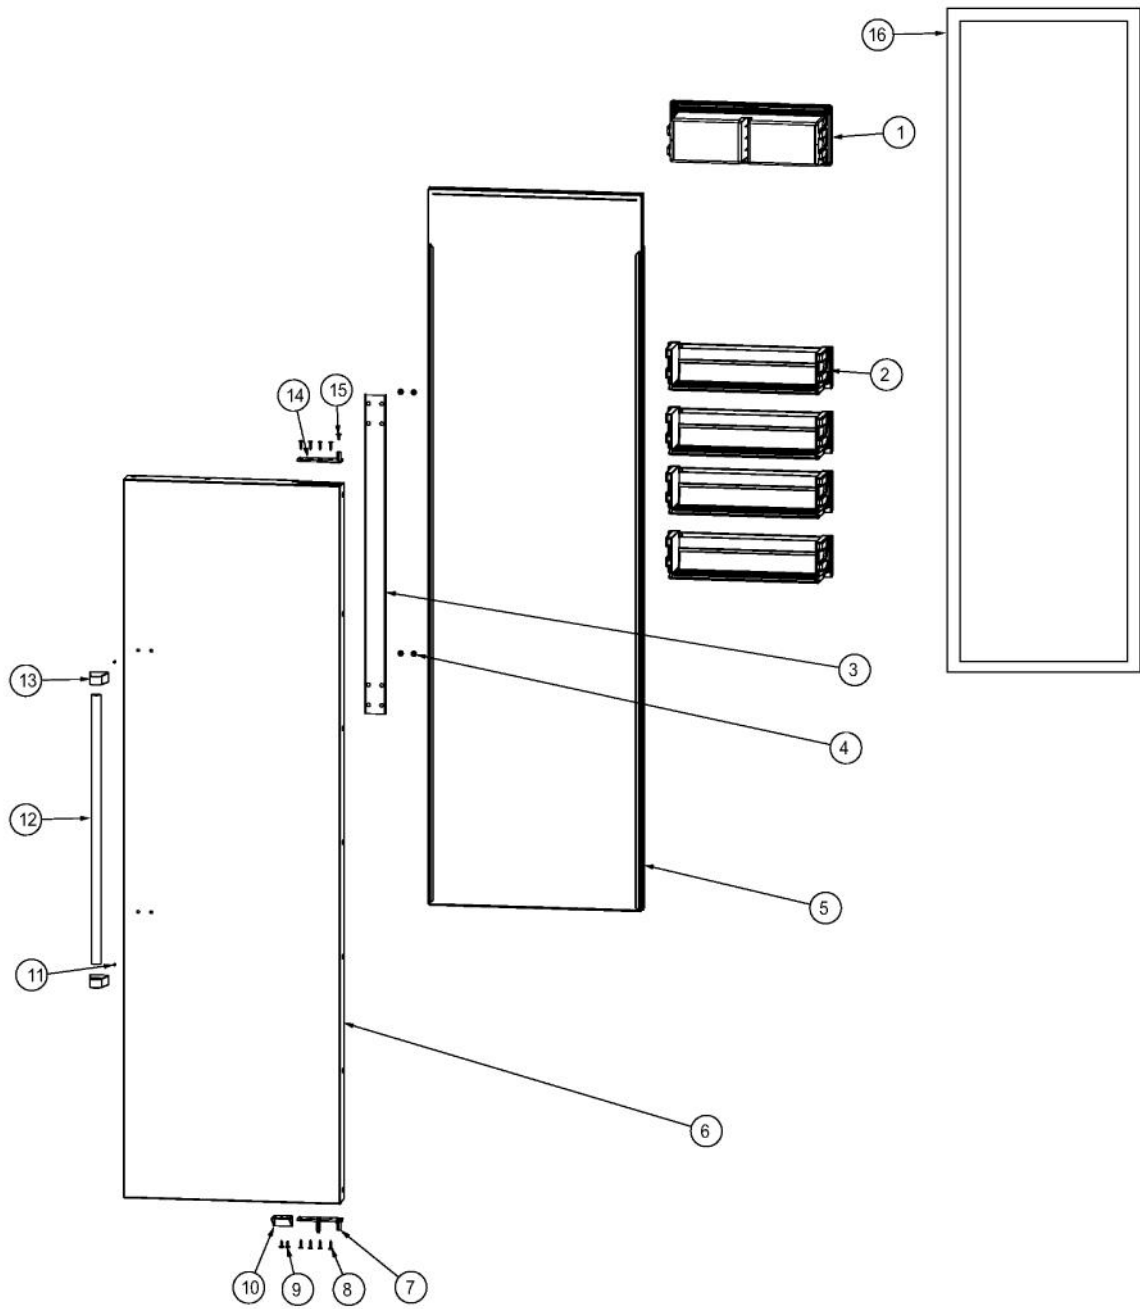

Ref #	Part Number	Qty.	Description
1	PB070355	6	INSULATION MC COVER
2	K20910007	1	MC TOP SXS 48
3	K20910008	1	MC BACK SXS 48
4	PC040010	19	POP RIVET
5	K2099455	1	SUPPORT MC Z
6	007981-000	1	MC COVER ASM BI 48
7	PB070363	2	INSULATION MC COVER
8	PB970171	1	MC INSULATION - BACK SIDE
9	K2099459	1	MC SIDE R
10	PD020194	40	SCREW-SM
11	A4554806	1	BUSHING-SNAP VA4554806
12	K20915675	2	BRACKET PSM
13	PD040157	4	BEARING SLEEVE
14	PK050004	2	BRACKET GRILLE
15	M0253916	8	SCREW-TF
16	003269-000	1	ENDCAP, PRO, RH, HINGE
17	003298-000	1	PLATE, BACK, GRILLE
18	003296-000	1	EXTRUSION, LOUVER, MIDDLE
19	003297-000	1	EXTRUSION, LOUVER, BOTTOM
20	003295-000	1	EXTRUSION, LOUVER, TOP
21	003274-000	1	ENDCAP, PRO, LH, HINGE
22	PD020233	1	SCR LAG 5/16-9 GX 5/16X7/16 WAF IHXW 3 S ZN
23	K2099460	1	MC SIDE L
NI	003299-000	1	GRILLE, ASM, 48 SXS