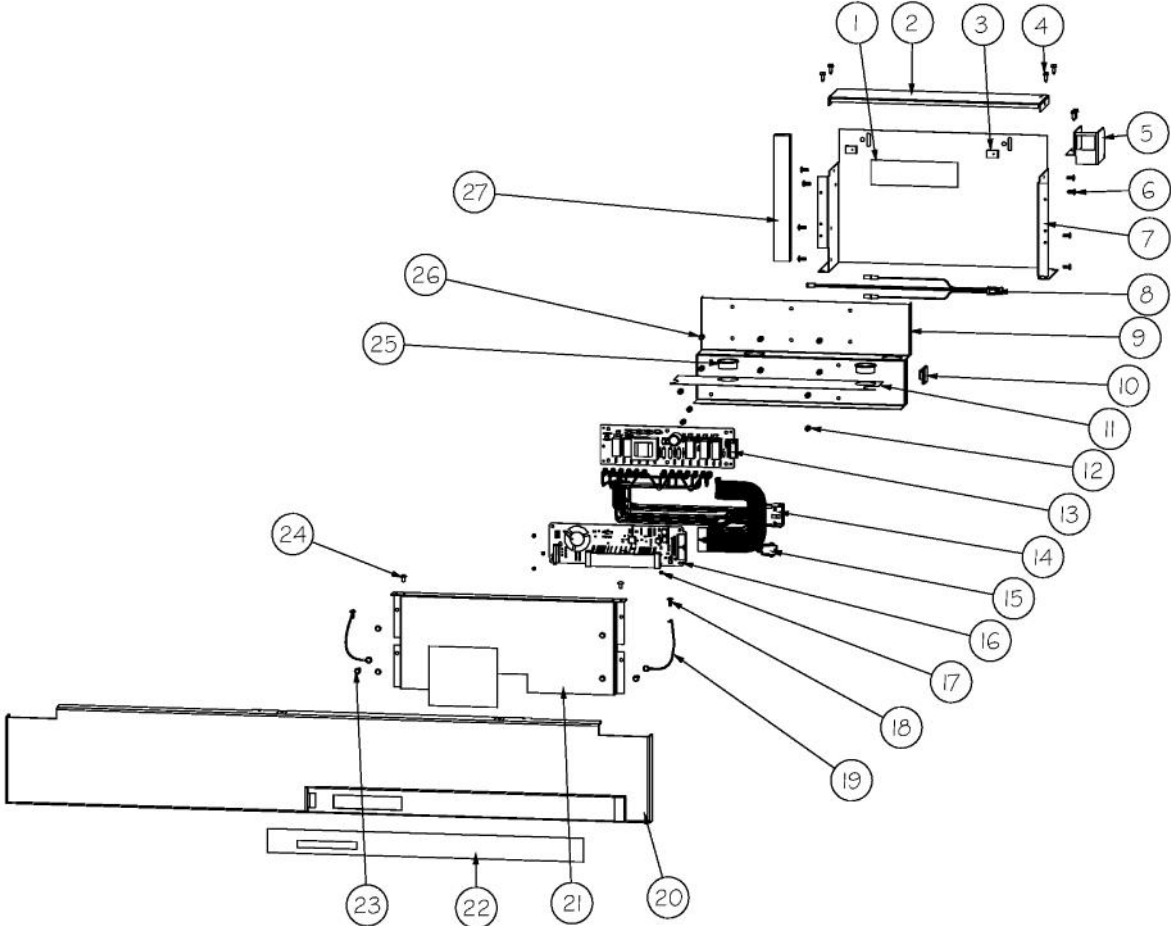

Ref #	Part Number	Qty.	Description
1	PF930672	2	LABEL DC COMPRESSOR
2	K20915000	1	CONTROL BOX TOP
3	M0288120	2	NUT-SPEED, VM0288120
4	PD020194	10	SCREW-SM
5	K2098654	1	BRACKET SWITCH POWER
6	PC040010	8	POP RIVET
7	K2099402	1	CONTROL BOX
8	PE970609	1	HARNESS CONTROL BOARD
9	K20910060	1	BRACKET - PC
10	M0104106	1	CLIP-CORD VM0104106
11	005396-000	1	FILM,PROTECTIVE
12	M0585506	5	SUPPORT
13	005319-000	1	POWER CONTROL BOARD ASM
14	015365-000	1	HARNESS HIGH VOLT
15	PE970464	1	HARNESS LOW VOLT
16	PE070728	1	BOARD LOW VOLTAGE
17	PD020013	5	TYPE AB NO.6 X 3/8 PH PAN HD. SMS
18	PC040010	1	POP RIVET
19	12064001	2	SUPP-CONT PANEL
20	PK930248	1	COVER PANEL 48 SXS
21	K20910061	1	CONTROL BOX FRONT
22	010489-000	1	OVERLAY SWITCH SXS 48
23	M0238846	2	SCREW-SHLDR
24	M0224128	2	SCREW-SM
25	A4554817	2	BUSHING-SNAP VA4554817
26	M0585504	6	SUPPORT
27	A3030361	1	GASKET, RED