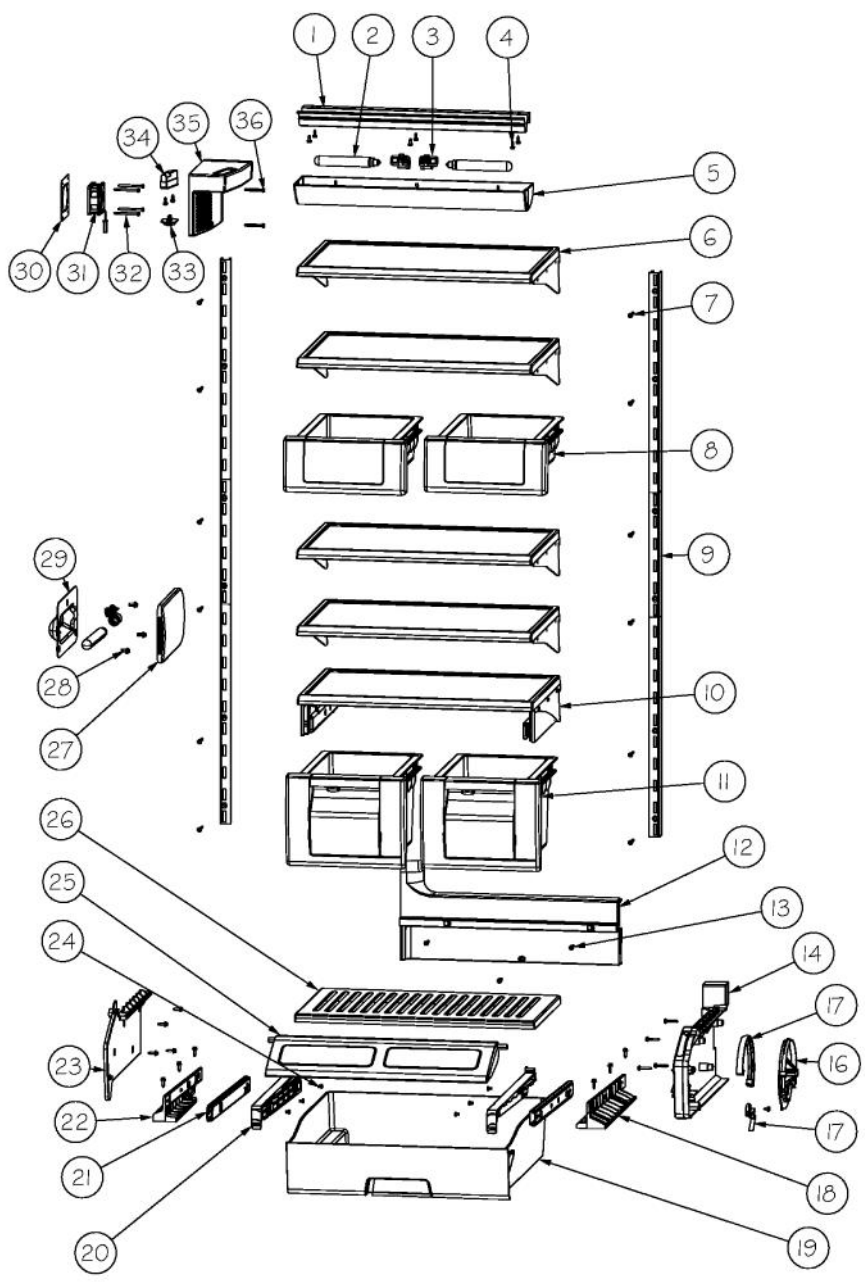

# VIKING VCSB548\_2 Owner's Manual

[Shop genuine replacement parts for VIKING  
VCSB548\\_2](#)

[Find Your VIKING Refrigerator Parts - Select From 341 Models](#)

----- Manual continues below -----

Ref #	Part Number	Qty.	Description
1	L2099492	1	BRACKET LIGHT SXS 48 FF
2	A3079001	3	LAMP - 40W
3	PE950125	3	LIGHT SOCKET
4	PD020194	24	SCREW-SM
5	PK930268	1	COVER LIGHT ASM AF AR 30 SXS 48 FF
6	PM010529	4	SHELF ASM GLASS 30 AR 48 FF
7	M0238535	12	SCREW-SM
8	G32911938	2	DRAWER DELI ASM SXS AR 30
9	PM910227	2	LADDER RS REF
10	G50911937	1	SHELF ASM
11	012259-000	2	DRAWER PRODUCE ASM AR 30/48
12	PK930327	1	DUCT MEATSAVOR SXS 48 REAR
13	M0211021	3	SCREW-SM
14	PK930169	1	DUCT MEAT SAVIOR SXS 42/48 R
15	PK930172	1	COVER CONTROL MEAT SAVIOR
16	PK930168	1	DIAL CONTROL MEAT SAVIOR
17	PM910334	1	ROLLER TENSION
18	PK930173	1	SUPPORT SLIDE MEAT SAVIOR SXS 42/48 R
19	PK930309	1	DRAWER MEAT SAVIOR AR 30 SXS 48
20	PK930176	1	SUPPORT DRAWER MEAT SAVIOR 42/48 L
21	PM910288	1	SLIDE MEAT SAVIOR L
22	PK930174	1	SUPPORT SLIDE MEAT SAVIOR SXS 42/48 L
23	PK930170	1	DUCT MEAT SAVIOR SXS 42 L
24	PD920162	2	SCR 8-16 PLASTITE PNP 1/4 S
25	020100-000	1	DOOR MEATSAVOR ASM AR 30 SXS 48
26	PK930308	1	SHELF MEAT SAVIOR AR 30 SXS 48
27	PK930346	1	COVER LIGHT
28	M0580007	3	GROMMET-SCREW
29	10270203	1	HOUSING-LIGHT V10270203
30	007302-000	1	BRACKET,FAN
31	004551-000	1	AXIAL FAN
32	M0221913	4	SCREW-SM
33	C8983701	1	THERMISTOR
34	010093-000	1	PLASMA CLUSTER
35	012312-000	1	FAN COVER SXS
36	PD020188	2	SCR 8-18 BT HXWS 1 1/2