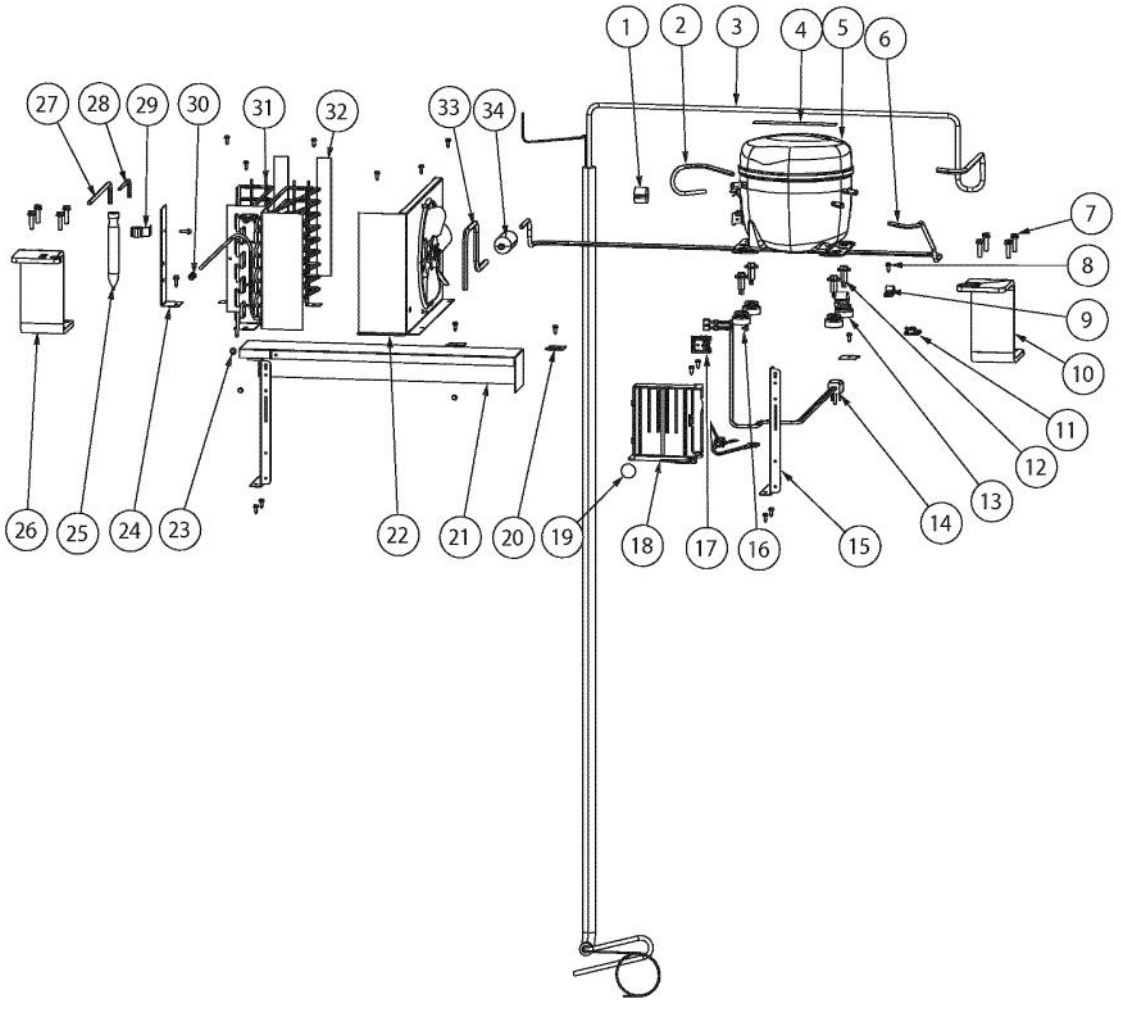

Ref #	Part Number	Qty.	Description
1	10699601	2	DAMPER-TUBING .8
2	F2096507	1	TUBE-PROCESS GRN
3	F2097793	1	TUBE FORMED HT EXCH
4	C8982701	1	LABEL-COMP WARN
5	PM010619	1	COMPRESSOR VCC
6	F2099443	1	TUBE DISCHARGE FORMED PRE ACCUM
7	000570-000	8	HEX SCREW
8	PD020195	20	SCR 8-18 X 5/8
9	PD030118	1	SCREW - SHLDR
10	PC920203	1	HINGE ASM UR
11	M0104106	1	CLIP-CORD VM0104106
12	M0221523	4	SCREW - SHLDR
13	10835901	4	GROMMET RUBBER V10835901
14	10916507D	1	POWER CORD
15	K20912569	2	BRACKET GRILLE SUPPORT
16	M0211014	1	SCREW-SM
17	PE950149	1	SWITCH POWER
18	011666-000	1	INVERTER CMPRESSOR
19	PF930682	1	LABEL WARNING INVERTER
20	K2096943	3	PANEL BRACKET
21	K20912585	1	DIVERTER AIR HI SIDE SXS
22	G5096494	1	COND. FAN ASSY
23	007408-000	1	RING,LOK, .250 DIA
24	K2099454	1	BRACKET DRIER
25	PM910381	1	DRIER - HIGH SIDE
26	PC920193	1	HINGE ASSEM UPPER RH
27	F2097740	1	TUBE PROCESS
28	F2096504	1	TUBE-DRIER EXT
29	10547001	1	CLIP-DRIER V10547001
30	007407-000	1	RING,LOK, .187 DIA
31	PB920171	1	CONDENSER ASM
32	A3189370	2	GASKET-FOAM VA3189370
33	008093-000	1	TUBE EVACUTION
34	PB920201	1	ACCUMULATOR