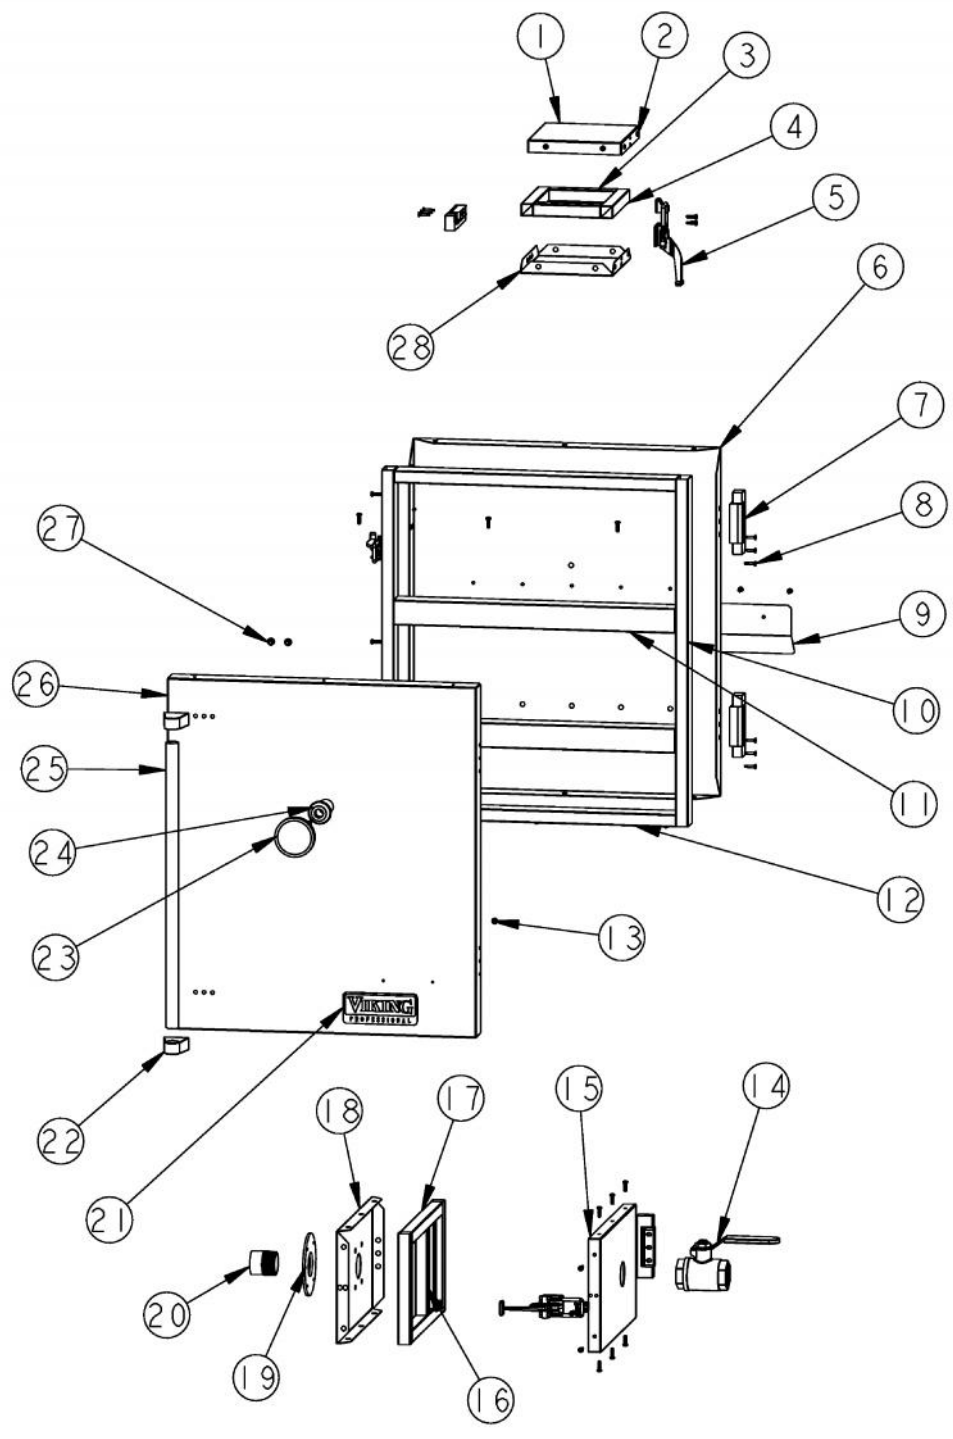

----- Manual continues below -----

Ref #	Part Number	Qty.	Description
1	009837-000	1	SMOKE STACK COVER TOP
2	PD920174	3	10-32 TORX HEAD SCREW
3	011118-000	1	VCPS CHUTE DOOR ASM
4	010923-000	140	FASTENER, PH, PNH, NO.10X3/4 RUSBERT COATED TEX
5	007813-000	1	CLAMP, SMOKER
6	009814-000	1	HEAT SHIELD
7	010849-000	1	1 1/2 PIPE NIPPLE
8	011120-000	1	STUMP SMOKER ASH DOOR ASM
9	006941-000	1	BALL VALVE 1-1/2
10	009688-000	1	CHAR-GRATE
11	010965-000	1	ASH PAN
12	008009-000	1	BOTTOM SKIN
13	009829-000	4	FOOT 2 SQUARE TUBING
14	009786-000	1	RH DRIP TRAY TRACK
15	009788-000	1	DRIP TRAY
16	009806-000	1	LH DRIP TRAY TRACK
17	011119-000	1	SMOKER MAIN DOOR ASM
18	010859-000	3	RACK, SMOKER
19	010569-000	1	SMOKE STACK RING
20	008008-000	1	SKIN, BOTTOM FRONT
21	011352-000	1	VCFS MAIN SKIN
22	009784-000	1	SMOKE STACK FLANGE
23	009863-000	1	STACK, SMOKE, GF221