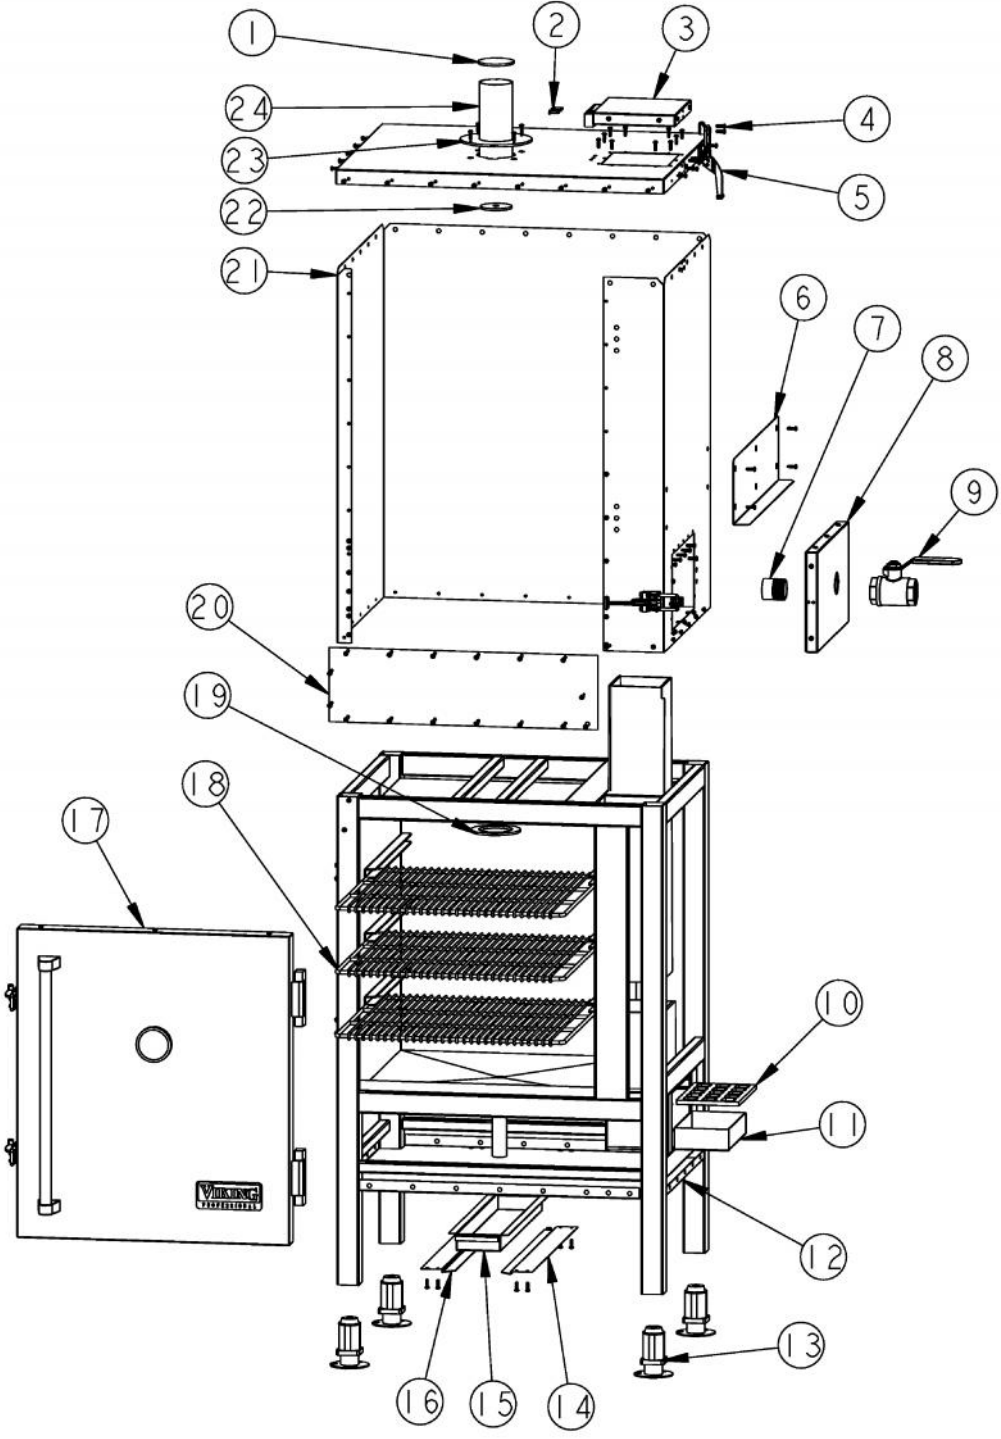

----- Manual continues below -----

Ref #	Part Number	Qty.	Description
1	009837-000	1	SMOKE STACK COVER TOP
2	PD920174	3	10-32 TORX HEAD SCREW
3	011118-000	1	VCPS CHUTE DOOR ASM
4	010923-000	140	FASTENER, PH, PNH, NO.10X3/4 RUSBERT COATED TEX
5	007813-000	1	CLAMP, SMOKER
6	009814-000	1	HEAT SHIELD
7	010849-000	1	1 1/2 PIPE NIPPLE
8	011120-000	1	STUMP SMOKER ASH DOOR ASM
9	006941-000	1	BALL VALVE 1-1/2
10	009688-000	1	CHAR-GRATE
11	010965-000	1	ASH PAN
12	008009-000	1	BOTTOM SKIN
13	009829-000	4	FOOT 2 SQUARE TUBING
14	009786-000	1	RH DRIP TRAY TRACK
15	009788-000	1	DRIP TRAY
16	009806-000	1	LH DRIP TRAY TRACK
17	011119-000	1	SMOKER MAIN DOOR ASM
18	010859-000	3	RACK, SMOKER
19	010569-000	1	SMOKE STACK RING
20	008008-000	1	SKIN, BOTTOM FRONT
21	011352-000	1	VCFS MAIN SKIN
22	009784-000	1	SMOKE STACK FLANGE
23	009863-000	1	STACK, SMOKE, GF221