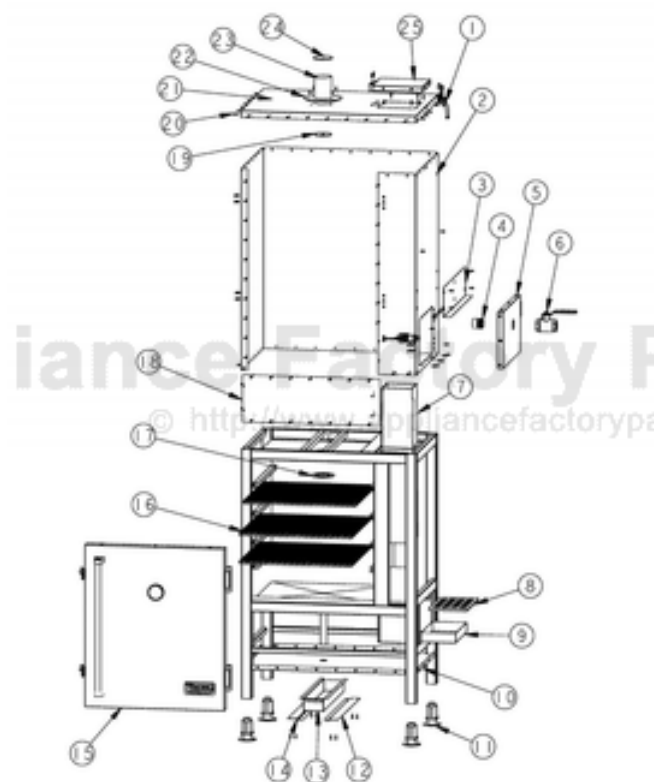

[Find Your VIKING Grill Parts - Select From 210 Models](#)

----- Manual continues below -----