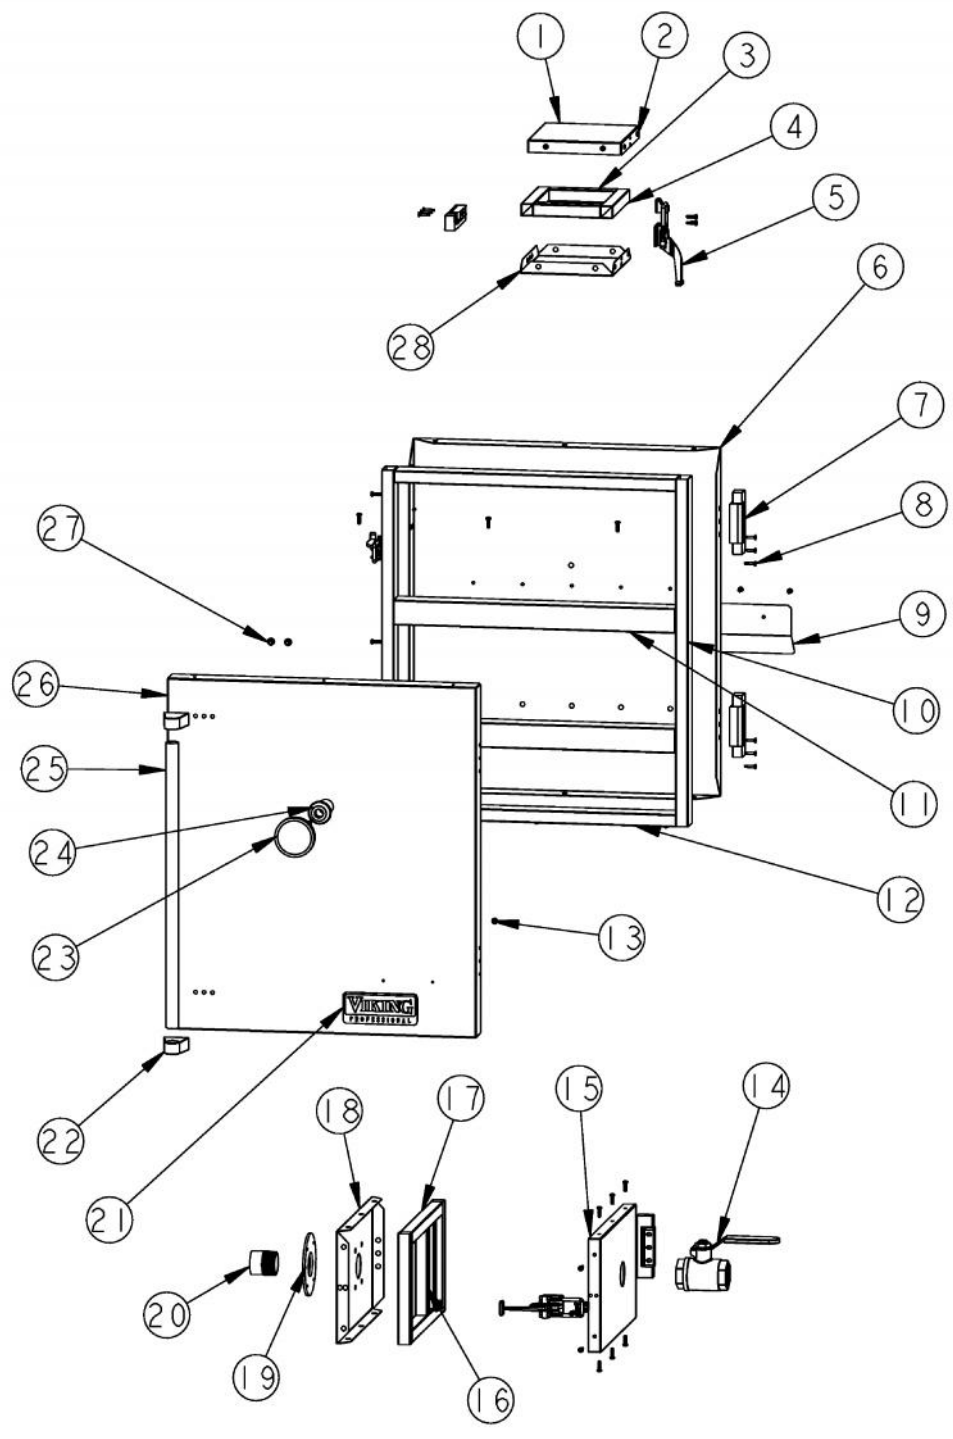

----- Manual continues below -----

Ref #	Part Number	Qty.	Description
1	007813-000	4	CLAMP, SMOKER
2	009041-000	1	SKIN, MAIN VCFS364
3	013037-000	1	SHIELD, HEAT VCFS364
4	010849-000	1	1 1/2 PIPE NIPPLE
5	008703-000	1	DOOR ASM, ASH GF223
6	006941-000	1	BALL VALVE 1-1/2
7	012942-000	1	CHUTE,WELD, ASM
8	006858-000	1	GRATE
9	006862-000	1	PAN, ASH
10	008686-000	1	SKIN, BOT, VCFS364
11	009829-000	4	FOOT 2 SQUARE TUBING
12	009313-000	1	RAIL, TRAY, DRIP, RH
13	009315-000	1	TRAY, DRIP, SMOKER
14	009314-000	1	RAIL, TRAY, DRIP, LH
15	013029-000	1	DOOR, ASM, MAIN, VCFS364
16	013527-000	3	RACK, VCFS364
17	010569-000	1	SMOKE STACK RING
18	008687-000	1	FRONT PANEL SKIN GF223 SS
19	013049-000	1	COVER, BOT, SMOKE STACK, VCFS364
20	010923-000	180	FASTENER, PH, PNH, NO.10X3/4 RUSBERT COATED TEX
21	008684-000	1	SKIN, TOP VCFS364
22	010552-000	1	FLANGE, SMOKE STACK
23	NON REPLACEABLE	1	STACK GF223
24	013050-000	1	COVER, TOP, SMOKE STACK, VCFS364
25	008707-000	1	CHUTE DOOR ASM, GF223