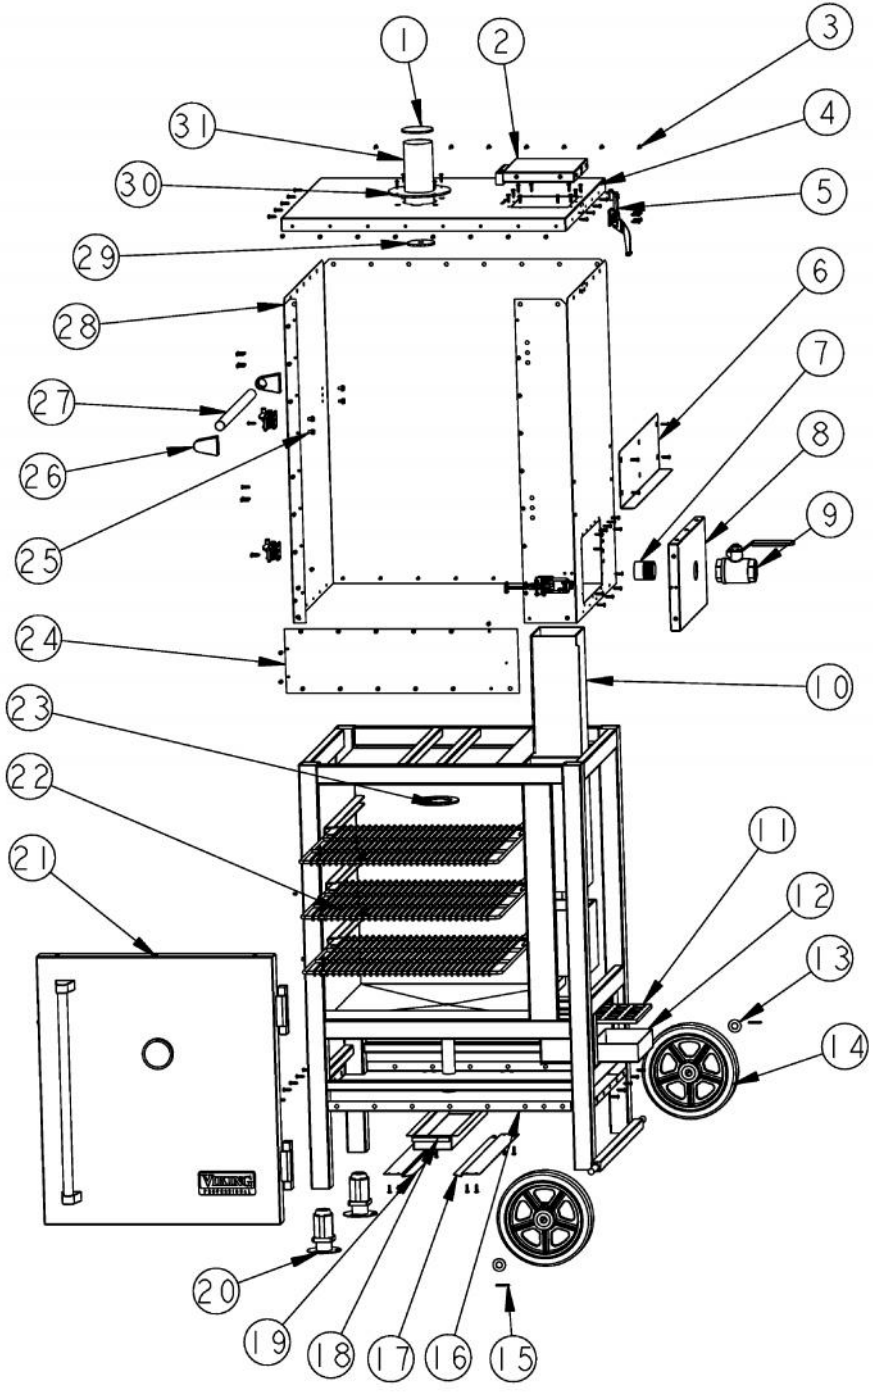

----- Manual continues below -----

Ref #	Part Number	Qty.	Description
1	009837-000	1	SMOKE STACK COVER TOP
2	011118-000	1	VCPS CHUTE DOOR ASM
3	010923-000	171	FASTENER, PH, PNH, NO.10X3/4 RUSBERT COATED TEX
4	008007-000	1	TOP SKIN
5	007813-000	4	CLAMP, SMOKER
6	009814-000	1	HEAT SHIELD
7	010849-000	1	1 1/2 PIPE NIPPLE
8	011120-000	1	STUMP SMOKER ASH DOOR ASM
9	006941-000	1	BALL VALVE 1-1/2
10	011121-000	1	VCPS COMPLETE FASTENED SKIN
11	009688-000	1	CHAR-GRATE
12	010965-000	1	ASH PAN
13	008245-000	2	21/32 ID X 1-5/16 OD WASHER
14	010890-000	2	10 SMOKER WHEEL
15	008244-000	2	.125 X 1 COTTER PIN
16	008009-000	1	BOTTOM SKIN
17	009786-000	1	RH DRIP TRAY TRACK
18	009788-000	1	DRIP TRAY
19	009806-000	1	LH DRIP TRAY TRACK
20	011133-000	1	BASE MOBILITY ASM
21	011119-000	1	SMOKER MAIN DOOR ASM
22	010859-000	3	RACK, SMOKER
23	010569-000	1	SMOKE STACK RING
24	008008-000	1	SKIN, BOTTOM FRONT
25	PD010019	4	BLT-1/4-20X3/8HEX WASHER SERATED
26	000268-000	2	HANDLE END CAP ASSY
27	010616-000	1	HANDLE, SMOKER SIDE
28	011126-000	1	MAIN SKIN ASM
29	009838-000	1	SMOKE STACK COVER BOTTOM
30	009784-000	1	SMOKE STACK FLANGE
31	009863-000	1	STACK, SMOKE, GF221