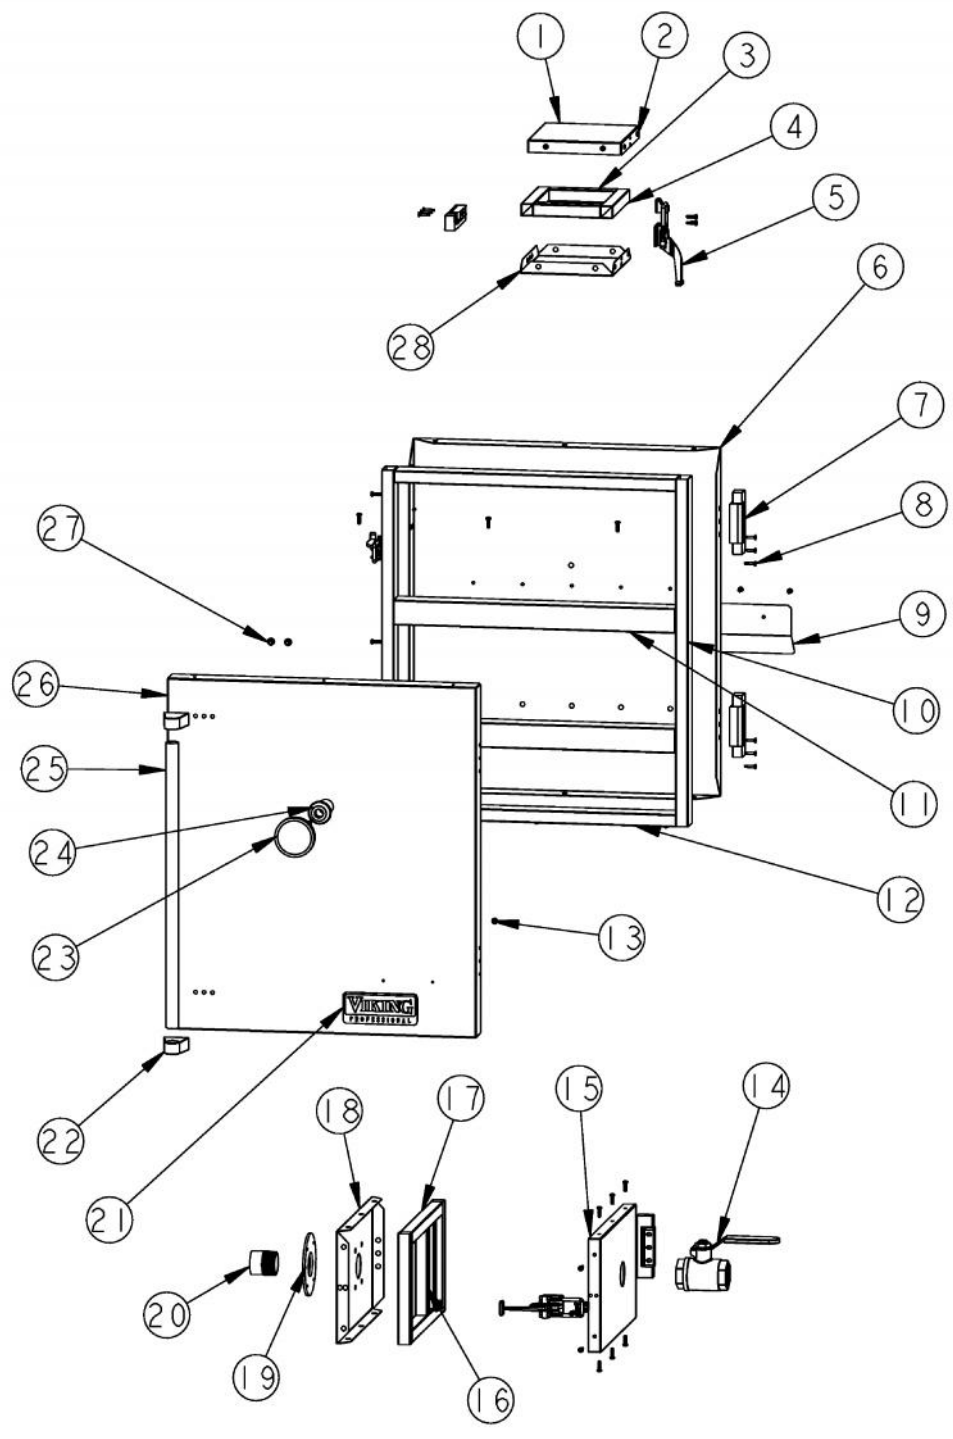

----- Manual continues below -----

Ref #	Part Number	Qty.	Description
1	009837-000	1	SMOKE STACK COVER TOP
2	011118-000	1	VCPS CHUTE DOOR ASM
3	010923-000	171	FASTENER, PH, PNH, NO.10X3/4 RUSBERT COATED TEX
4	008007-000	1	TOP SKIN
5	007813-000	4	CLAMP, SMOKER
6	009814-000	1	HEAT SHIELD
7	010849-000	1	1 1/2 PIPE NIPPLE
8	011120-000	1	STUMP SMOKER ASH DOOR ASM
9	006941-000	1	BALL VALVE 1-1/2
10	011121-000	1	VCPS COMPLETE FASTENED SKIN
11	009688-000	1	CHAR-GRATE
12	010965-000	1	ASH PAN
13	008245-000	2	21/32 ID X 1-5/16 OD WASHER
14	010890-000	2	10 SMOKER WHEEL
15	008244-000	2	.125 X 1 COTTER PIN
16	008009-000	1	BOTTOM SKIN
17	009786-000	1	RH DRIP TRAY TRACK
18	009788-000	1	DRIP TRAY
19	009806-000	1	LH DRIP TRAY TRACK
20	011133-000	1	BASE MOBILITY ASM
21	011119-000	1	SMOKER MAIN DOOR ASM
22	010859-000	3	RACK, SMOKER
23	010569-000	1	SMOKE STACK RING
24	008008-000	1	SKIN, BOTTOM FRONT
25	PD010019	4	BLT-1/4-20X3/8HEX WASHER SERATED
26	000268-000	2	HANDLE END CAP ASSY
27	010616-000	1	HANDLE, SMOKER SIDE
28	011126-000	1	MAIN SKIN ASM
29	009838-000	1	SMOKE STACK COVER BOTTOM
30	009784-000	1	SMOKE STACK FLANGE
31	009863-000	1	STACK, SMOKE, GF221