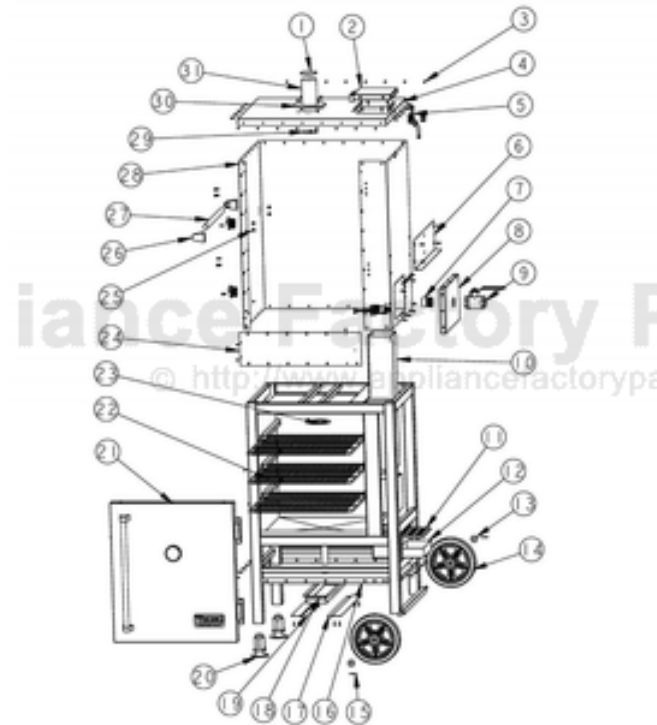

[Find Your VIKING Grill Parts - Select From 210 Models](#)

----- Manual continues below -----