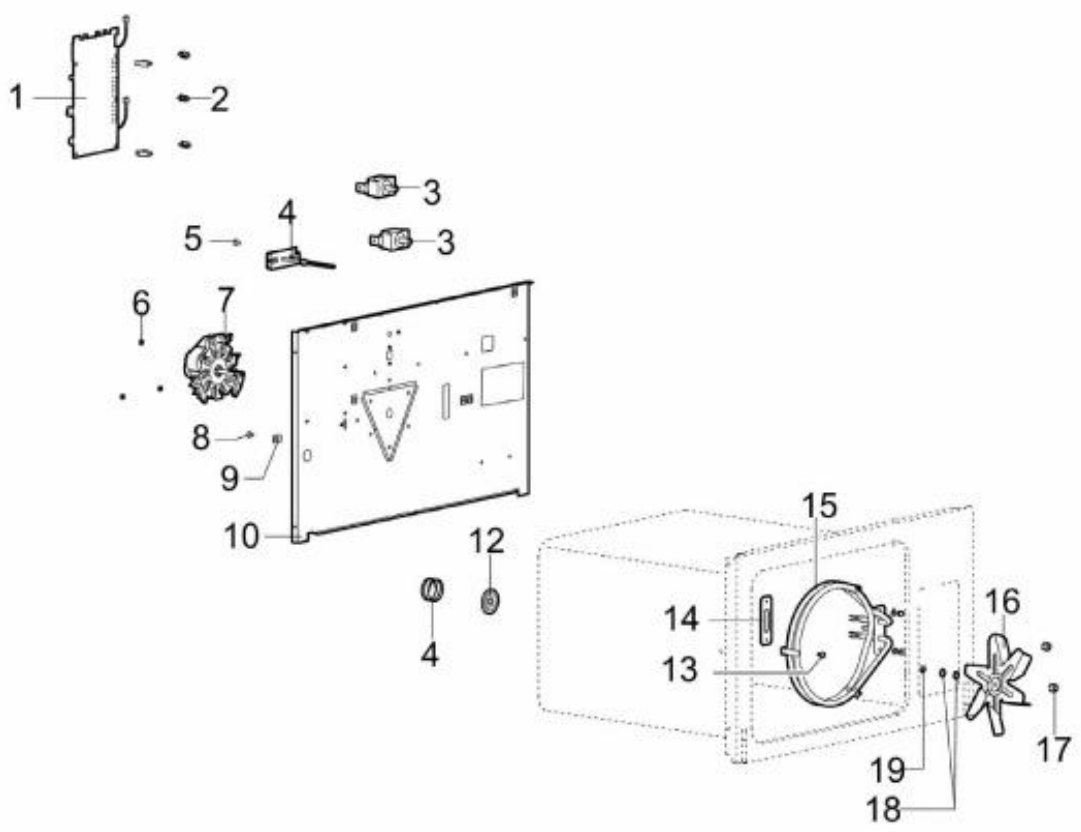

Ref #	Part Number	Qty.	Description
1	001627-000		PROCESSOR, COMBI STEAM SL K2.93301
2	002039-000		CIRCUIT BOARD HOLDER
3	001672-000		THERMO CIRCUIT BREAKER P59.071
4	001673-000		TEMPERATURE SENSOR PT500 W/CONNECTOR P59.066
5	001663-000		HEXALB SELF-TAP, SELF-LOC 4.2X9.5 - P10.032
6	001535-000		HEXAGON NUT 0,8D ST - 25.3161.62
7	001634-000		HOT-AIR FAN UL VERSION - K2.9406
8	001655-000		HEXALB THREAD FORMING SCR M5X12, SELF LOCK N18.454
9	001669-000		L - CLAMP ANGLE W3.5651
10	001597-000		INSIDE BACK WALL CST K2.5191
11	001561-000		PRESSURE SPRING - K2.3159
12	001564-000		SHAFT GASKET COMPLETE, FOR HOT AIR K2.3219
13	001662-000		HEXALB SELF-TAP SCREW, A2 4.2X9.5 - P10.027
14	001680-000		GASKET HOT AIR HEATER K2.3232
15	000815-000		HOT AIR HEATER 1900 WATT/230V - K0.0489
16	001541-000		HOT AIR FAN BLADES, CRNI - 33.5955.40
17	001550-000		HEXAGON NUT A2,M6 LEFT THREAD - K0.3360
18	001553-000		SHIM RING 6/11X1 , A2 - K0.3366
19	001533-000		TAB WASHER 17/7 MAG 5/11, 3X0,7 DIN6799 - 25.2643.16