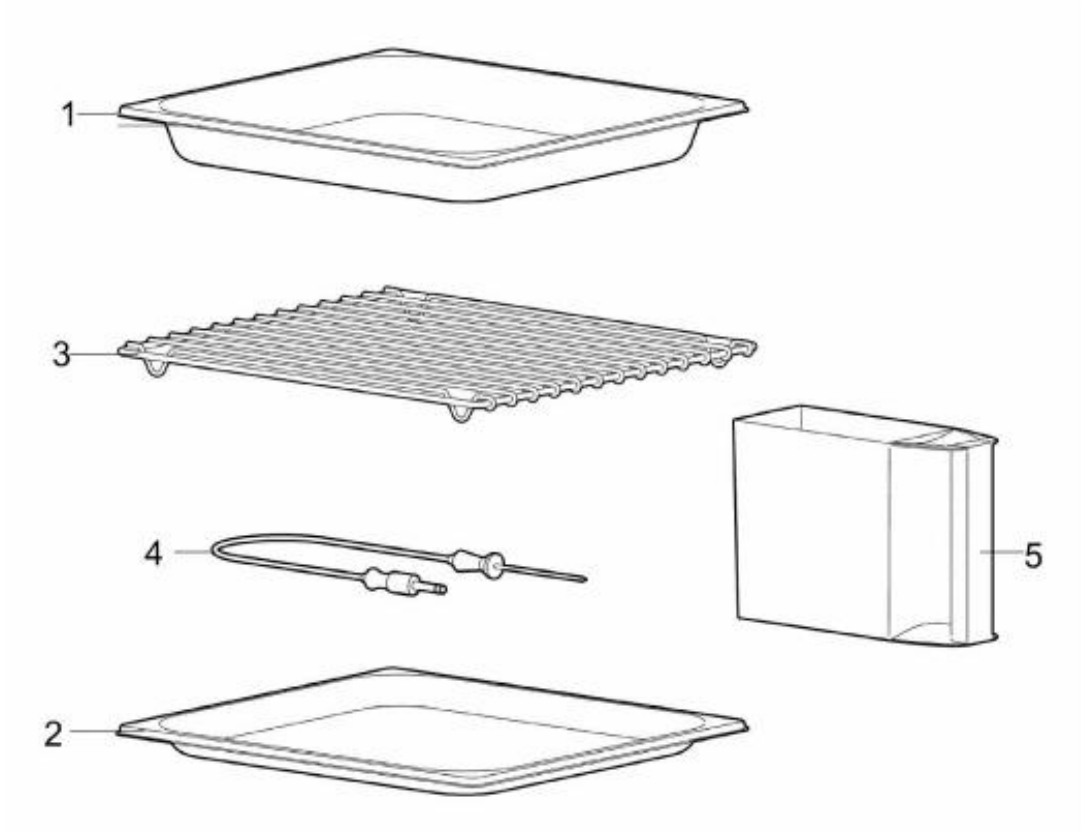

Ref #	Part Number	Qty.	Description
1	SALES ITEM		WATER FILTER
2	SALES ITEM		WATER FILTER
3	SALES ITEM		WATER FILTER
4	001676-000		MEAT PROBE NTC 50KOHM,W/STRAIGHT GRIP P59.060
5	001559-000		WATER TANK COMPLETE COMBI-STEAM - K2.3086