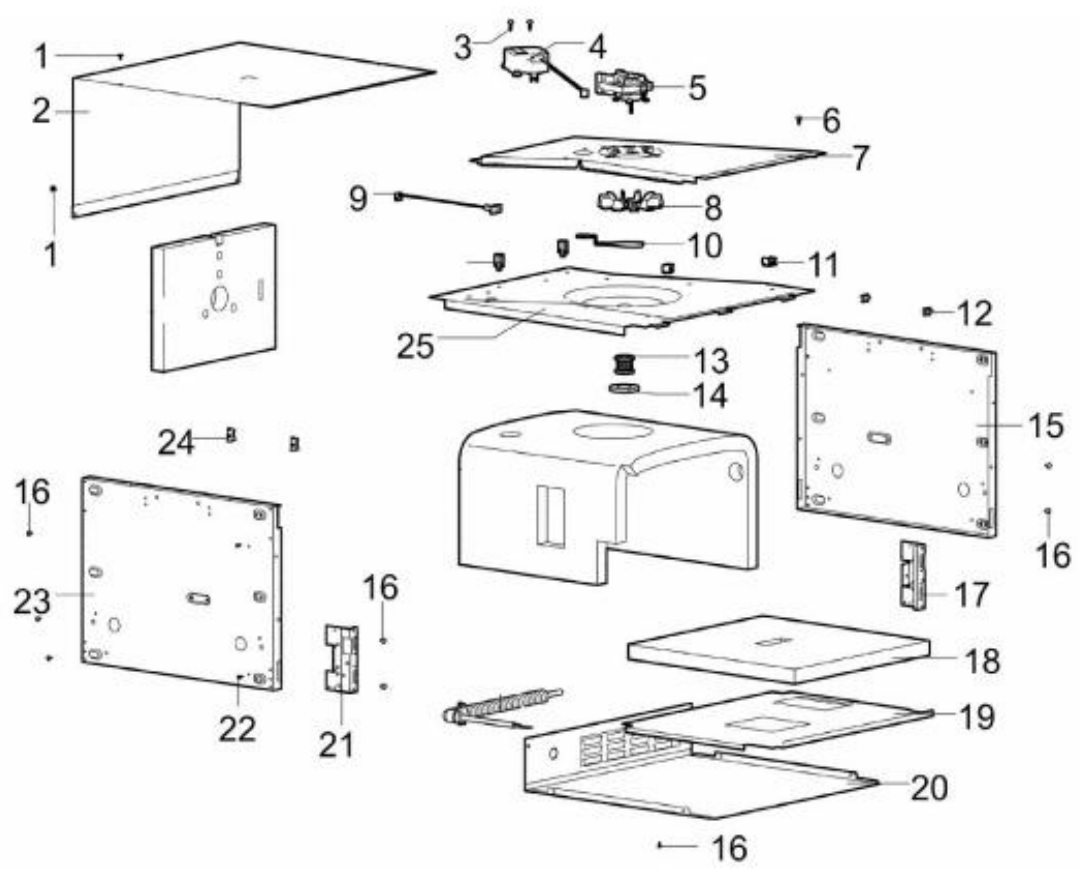

----- Manual continues below -----

Ref #	Part Number	Qty.	Description
1	001651-000		LATERAL HOLDER K2.9499
1A	000819-000		FASTENING SCREW SET,ZN PL LIGHT-COLORED APPL - K0...
2	001592-000		CONDENSATE CONDUIT CST K2.4548

Ref #	Part Number	Qty.	Description
1	001539-000		X-REC PAN SCREW ST ZN-PLT 31.2121.13
2	001632-000		COVER PLATE, TOP K2.9404
3	001660-000		HEXALB SELF-TAP SCREW A2 4.2X16 - P10.024
4	001584-000		LIMITER BOSCH ACTUATOR FOR USE W/SLIDE VALVE K2.4...
5	001636-000		AIR VENTILATOR UL - K2.9408
6	001662-000		HEXALB SELF-TAP SCREW, A2 4.2X9.5 - P10.027
7	001599-000		AIR CONDUCTION PLATE, CURVED CST-SL K2.6904
8	001554-000		VENTILATOR WHEEL, D100 - K0.5206
9	001576-000		TEMPERATURE SENSOR NTC K2.3815
10	001577-000		SLIDE VALVE K2.3819
11	001671-000		CABLE CLAMP, SMALL W/LONG SLOT P50.564
12	001668-000		LOCKING CABLE CLAMP P50.557
13	001581-000		SILICON CONNECTION, COMPL SLEEVE INSIDE ABOVE K2....
14	002053-000		EXTRACTED AIR GASKET - COMPLETE
15	001642-000		SIDE WALL, RIGHT K2.9449
16	001663-000		HEXALB SELF-TAP, SELF-LOC 4.2X9.5 - P10.032
17	001594-000		DOOR HINGE, RIGHT, ALL MODELS K2.4588
18	001582-000		INSULATION, BOTTOM OF SLEEVE CST-SL K2.3894
19	001638-000		SUPPORT PLATE K2.9431
20	001630-000		COVER PLATE, BTM K2.9403
21	001593-000		DOOR HINGE, LEFT, ALL MODELS K2.4587
22	001666-000		CTSNK SELF-TAP SELF-LOCK 4.2X13 - P10.056
23	001641-000		SIDE WALL, LEFT K2.9448
24	001670-000		RIBBON CABLE CLAMP, LOCKING P50.562
25	001567-000		INSIDE METAL PLATE, ABOVE K2.3710