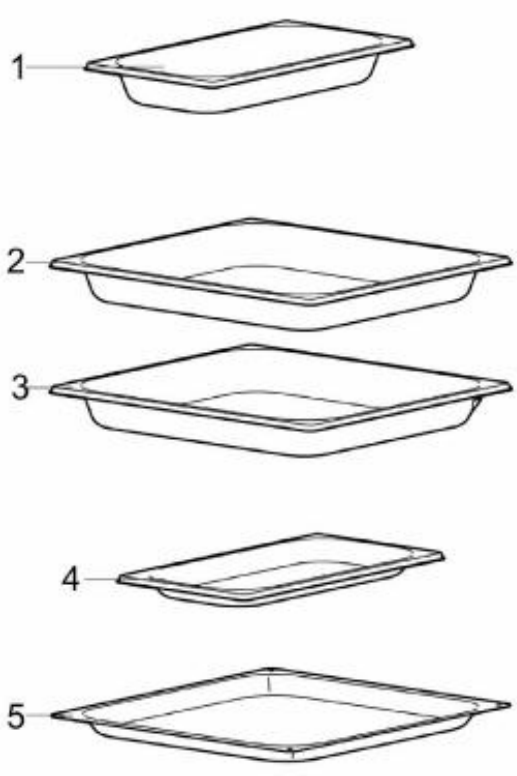

Ref #	Part Number	Qty.	Description
1	SALES ITEM		WATER FILTER
2	SALES ITEM		WATER FILTER
3	SALES ITEM		WATER FILTER
4	SALES ITEM		WATER FILTER
5	SALES ITEM		WATER FILTER