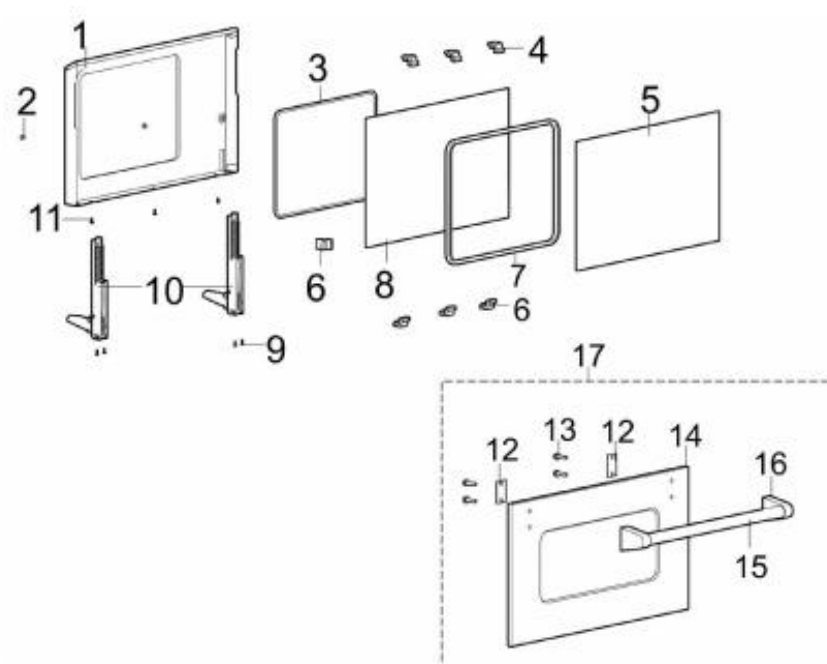

Ref #	Part Number	Qty.	Description
1	001595-000		INSIDE DOORS, COMPLETE COMBI-STEAM K2.4755
2	002299-000		SCREW, HEXALB FLAT HEAD M4 X 6
3	001565-000		SEALING PROFILE, PREFAB. COMBI-STEAM K2.3560
4	001588-000		SPACING PROFILE ABOVE PREFAB. GLASS DR KIT K2.4489
5	001586-000		INTERMEDIATE GLASS, PRINT CST K2.4482
6	001583-000		SPACING PROFILE BELOW K2.4302
7	001591-000		GASKET FRAME, COMPLETE COMBI-STEAM K2.4546
8	001590-000		INSIDE GLASS COMBI-STEAM K2.4545
9	001665-000		HEXALB. SELF-TAP SCREW 3.5X11, FLAT HEADED P10.050
10	001648-000		HINGE K2.9469
11	002230-000		SCREW, HEXALB SELF TAP SELF LOCK
12	002052-000		BASE PLATE - PRO
13	PD010019		BLT-1/4-20X3/8HEX WASHER SERATED
14	001639-000		PRE-GLUE FRONT GLASS CS K2.94432
15	001677-000		PRO HANDLE METAL TUBE K2.9421
16	001678-000		PRO END CAP K2.9422
17	001645-000		OUTER DOOR ASSEMBLY K2.94562