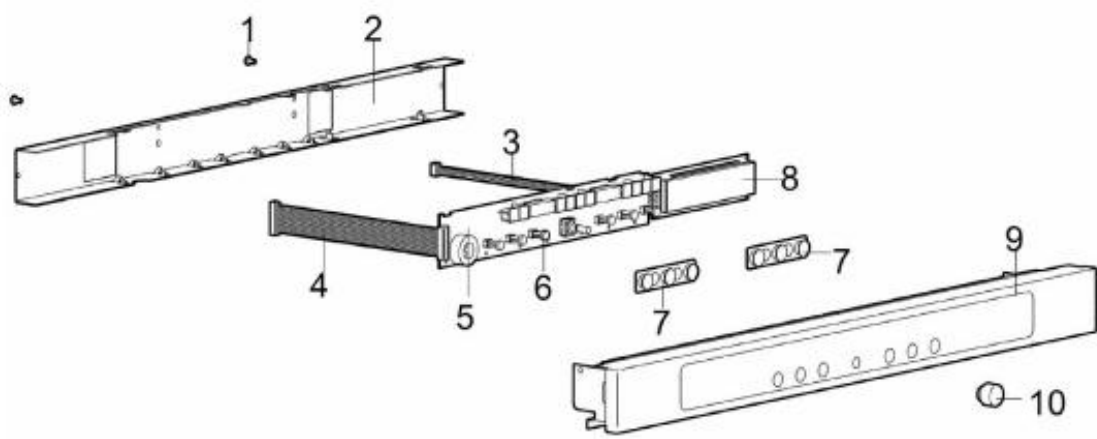

----- Manual continues below -----

Ref #	Part Number	Qty.	Description
1	001651-000		LATERAL HOLDER K2.9499
1A	000819-000		FASTENING SCREW SET,ZN PL LIGHT-COLORED APPL - K0...
2	001592-000		CONDENSATE CONDUIT CST K2.4548

Ref #	Part Number	Qty.	Description
1	001539-000		X-REC PAN SCREW ST ZN-PLT 31.2121.13
2	001632-000		COVER PLATE, TOP K2.9404
3	001660-000		HEXALB SELF-TAP SCREW A2 4.2X16 - P10.024
4	001584-000		LIMITER BOSCH ACTUATOR FOR USE W/SLIDE VALVE K2.4...
5	001636-000		AIR VENTILATOR UL - K2.9408
6	001662-000		HEXALB SELF-TAP SCREW, A2 4.2X9.5 - P10.027
7	001599-000		AIR CONDUCTION PLATE, CURVED CST-SL K2.6904
8	001554-000		VENTILATOR WHEEL, D100 - K0.5206
9	001576-000		TEMPERATURE SENSOR NTC K2.3815
10	001577-000		SLIDE VALVE K2.3819
11	001671-000		CABLE CLAMP, SMALL W/LONG SLOT P50.564
12	001668-000		LOCKING CABLE CLAMP P50.557
13	001581-000		SILICON CONNECTION, COMPL SLEEVE INSIDE ABOVE K2....
14	002053-000		EXTRACTED AIR GASKET - COMPLETE
15	001642-000		SIDE WALL, RIGHT K2.9449
16	001663-000		HEXALB SELF-TAP, SELF-LOC 4.2X9.5 - P10.032
17	001594-000		DOOR HINGE, RIGHT, ALL MODELS K2.4588
18	001582-000		INSULATION, BOTTOM OF SLEEVE CST-SL K2.3894
19	001638-000		SUPPORT PLATE K2.9431
20	001630-000		COVER PLATE, BTM K2.9403
21	001593-000		DOOR HINGE, LEFT, ALL MODELS K2.4587
22	001666-000		CTSNK SELF-TAP SELF-LOCK 4.2X13 - P10.056
23	001641-000		SIDE WALL, LEFT K2.9448
24	001670-000		RIBBON CABLE CLAMP, LOCKING P50.562
25	001567-000		INSIDE METAL PLATE, ABOVE K2.3710