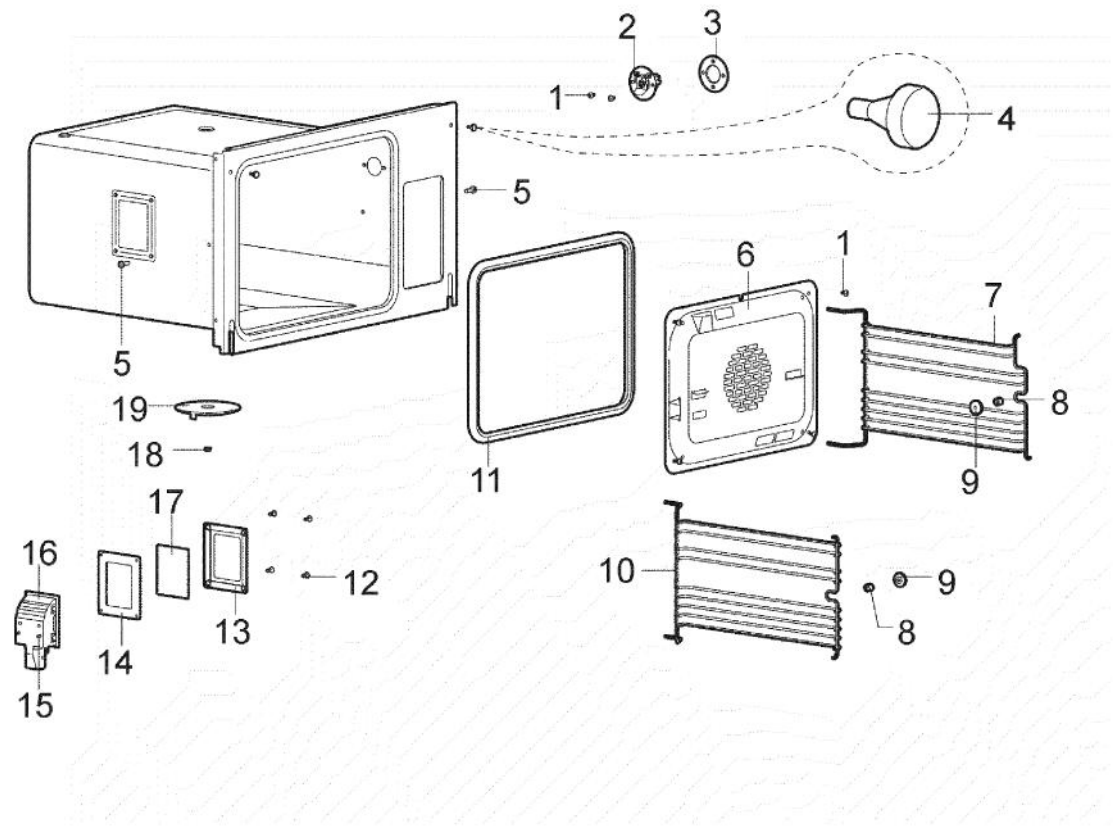

----- Manual continues below -----

Ref #	Part Number	Qty.	Description
1	001651-000		LATERAL HOLDER K2.9499
1A	000819-000		FASTENING SCREW SET,ZN PL LIGHT-COLORED APPL - K0...
2	001592-000		CONDENSATE CONDUIT CST K2.4548

Ref #	Part Number	Qty.	Description
1	001539-000		X-REC PAN SCREW ST ZN-PLT 31.2121.13
2	001632-000		COVER PLATE, TOP K2.9404
3	001660-000		HEXALB SELF-TAP SCREW A2 4.2X16 - P10.024
4	001584-000		LIMITER BOSCH ACTUATOR FOR USE W/SLIDE VALVE K2.4...
5	001636-000		AIR VENTILATOR UL - K2.9408
6	001662-000		HEXALB SELF-TAP SCREW, A2 4.2X9.5 - P10.027
7	001599-000		AIR CONDUCTION PLATE, CURVED CST-SL K2.6904
8	001554-000		VENTILATOR WHEEL, D100 - K0.5206
9	001576-000		TEMPERATURE SENSOR NTC K2.3815
10	001577-000		SLIDE VALVE K2.3819
11	001671-000		CABLE CLAMP, SMALL W/LONG SLOT P50.564
12	001668-000		LOCKING CABLE CLAMP P50.557
13	001581-000		SILICON CONNECTION, COMPL SLEEVE INSIDE ABOVE K2....
14	002053-000		EXTRACTED AIR GASKET - COMPLETE
15	001642-000		SIDE WALL, RIGHT K2.9449
16	001663-000		HEXALB SELF-TAP, SELF-LOC 4.2X9.5 - P10.032
17	001594-000		DOOR HINGE, RIGHT, ALL MODELS K2.4588
18	001582-000		INSULATION, BOTTOM OF SLEEVE CST-SL K2.3894
19	001638-000		SUPPORT PLATE K2.9431
20	001630-000		COVER PLATE, BTM K2.9403
21	001593-000		DOOR HINGE, LEFT, ALL MODELS K2.4587
22	001666-000		CTSNK SELF-TAP SELF-LOCK 4.2X13 - P10.056
23	001641-000		SIDE WALL, LEFT K2.9448
24	001670-000		RIBBON CABLE CLAMP, LOCKING P50.562
25	001567-000		INSIDE METAL PLATE, ABOVE K2.3710