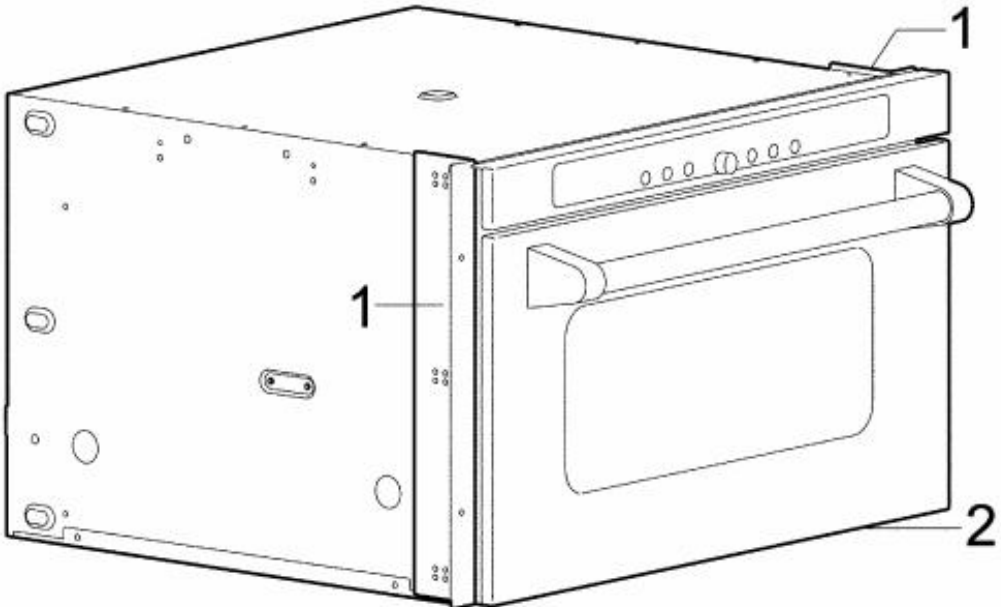

Ref #	Part Number	Qty.	Description
1	001651-000		LATERAL HOLDER K2.9499
1A	000819-000		FASTENING SCREW SET,ZN PL LIGHT-COLORED APPL - K0...
2	001592-000		CONDENSATE CONDUIT CST K2.4548