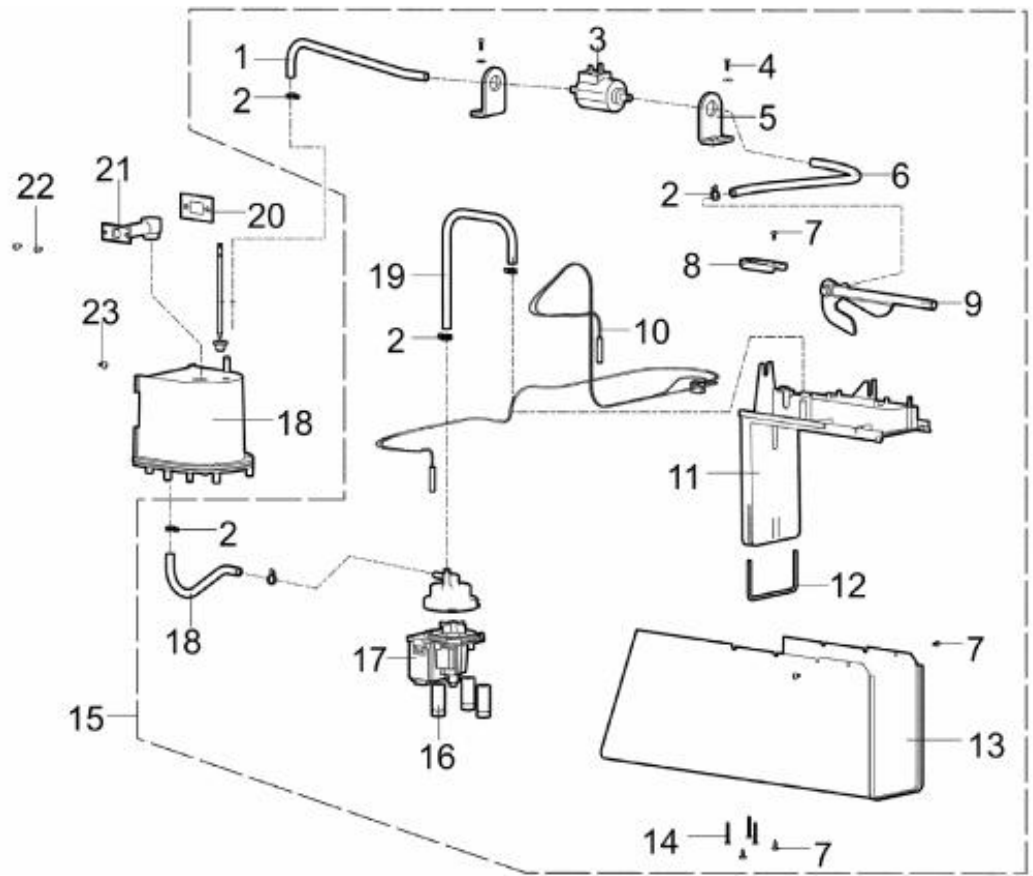

Ref #	Part Number	Qty.	Description
1	002066-000		SILICONE HOSE - BRAIDED
2	002243-000		HOSE CLAMP
3	001635-000		INLET PUMP UL-VERSION K2.9407
4	002241-000		SCREW, HEXALB PAN HEAD 3.5 X 12 ZINC
5	002055-000		VIBRATION ABSORBING ELEMENT
6	002069-000		SILICONE HOSE D6 X 290
7	002240-000		SCREW, HEXALB PAN HEAD 3.5 X 8 ZINC
8	002060-000		CLAMP SPRING
9	001598-000		SWIVEL ARM, COMPLETE W/FILTER K2.5285
10	001602-000		REED SWITCH COMPLETE K2.8250
11	002051-000		SUPPORT ANGLE
12	002058-000		GASKET HOSE D4X178
13	002059-000		SUPPORT BRACKET FOR WATER CONDUIT SYSTEM
14	002239-000		SCREW, HEXALB PAN HEAD 3.5X25 ZINC
15	001647-000		WATER CONDUIT SYSTEM, COMP., PRE-ASSY K2.9465
16	001570-000		VIBRATION ABSORBER K2.3741
17	001633-000		DRAIN PUMP UL-VERSION K2.9405
18	001646-000		BOILER COMPLETE PREFAB. K2.9464
19	002067-000		SILICONE HOSE D6 X 270
20	001569-000		PRESSING PLATE K2.3740
21	001568-000		STEAM HOSE - K2.3739
22	001661-000		HEXALB SELF-TAP SCREW A2 4,2X13 - P10.025
23	001663-000		HEXALB SELF-TAP, SELF-LOC 4.2X9.5 - P10.032