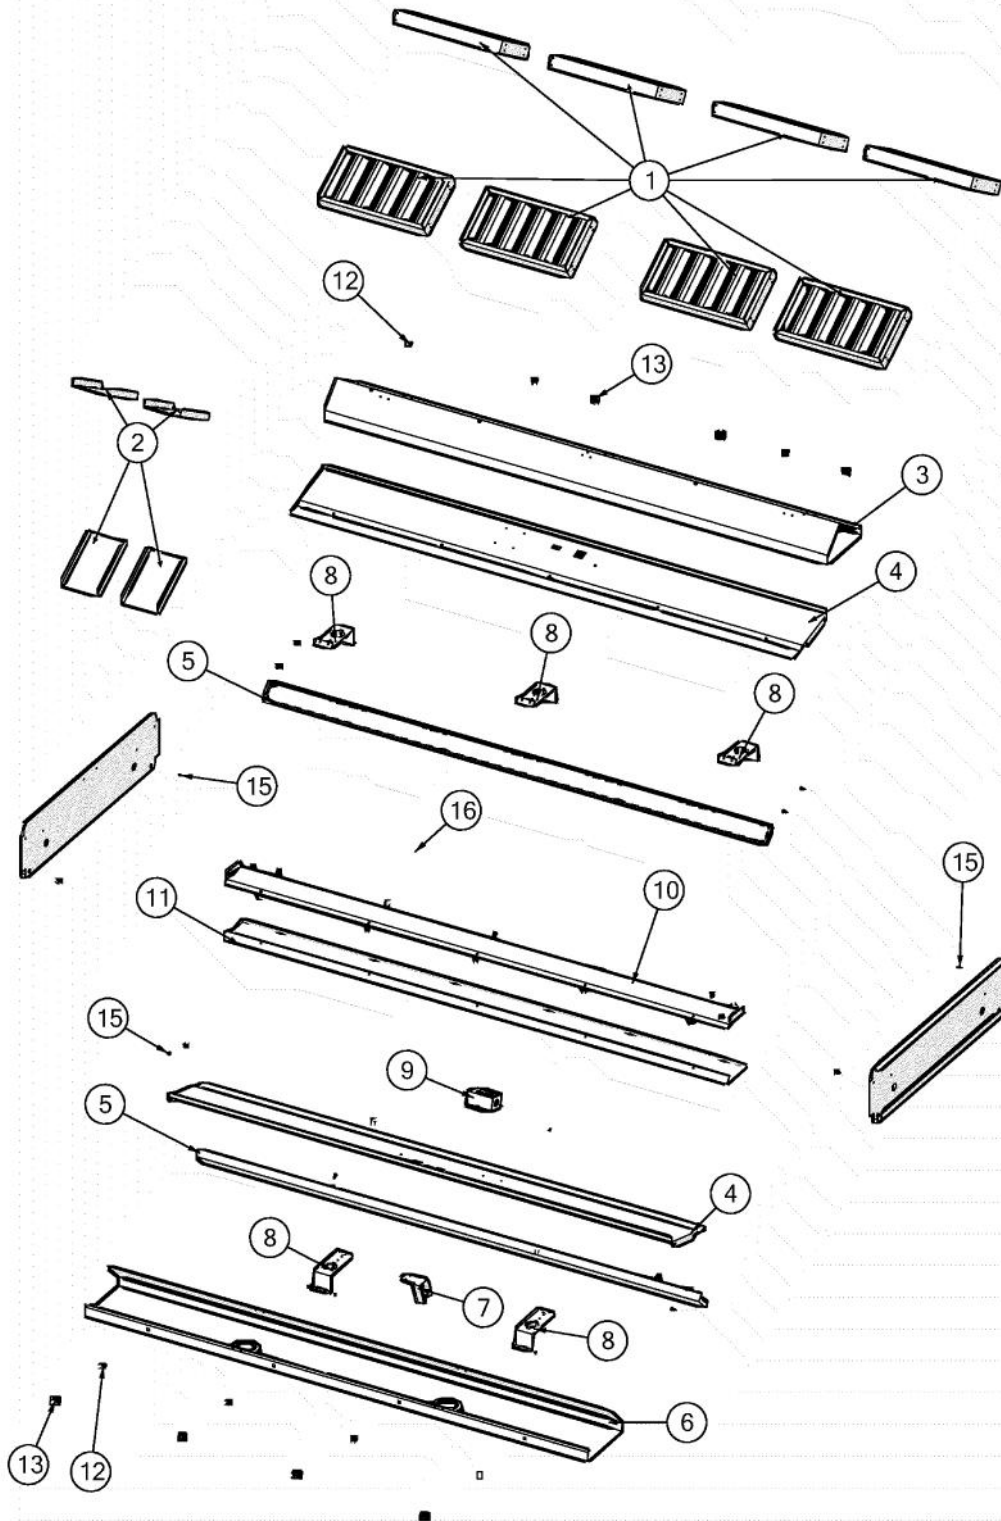

----- Manual continues below -----

| Ref # | Part Number | Qty. | Description |
|-------|-------------|------|---------------------------------|
| 1 | G3103955 | 8 | FILTER ASSEMBLY 13.375 X 7 |
| 2 | 049927-000 | 4 | SPACER, FLTR, VCIH 66 |
| 3 | 049457-000 | 1 | PANEL, IS, CTRL, REAR, 66 |
| 4 | B2004087 | 2 | CTRL PAN TOP (VIH6608) |
| 5 | 049803-000 | 2 | TROUGHM GRS, IS, 66 |
| 6 | 049460-000 | 1 | PANEL, IS, CTRL, FRONT, 66 |
| 7 | 045696-000 | 1 | BRACKET, TSTAT, 12 HIGH HOODS |
| 8 | 049234-000 | 5 | SUPPORT, IS, LIGHT |
| 9 | A2004678 | 1 | DCWH ROUGH IN BOX |
| 10 | B2004090 | 1 | HOOD FILTER SUPT TOP (VIH6608) |
| 11 | B2004088 | 1 | HOOD FILTER SUPT BTM (VIH6608) |
| 12 | PD950012 | 8 | STRIKE PANEL ACCESS |
| 13 | PD950013 | 8 | LATCH PANEL ACCESS |
| 14 | 049672-000 | 1 | I/S SIDE 5 SERIES (VCIH54/6608) |
| 15 | PD020087 | 36 | 10 X 1/2 PAN PH. TEK ZINC |
| 16 | PC040010 | | POP RIVET |