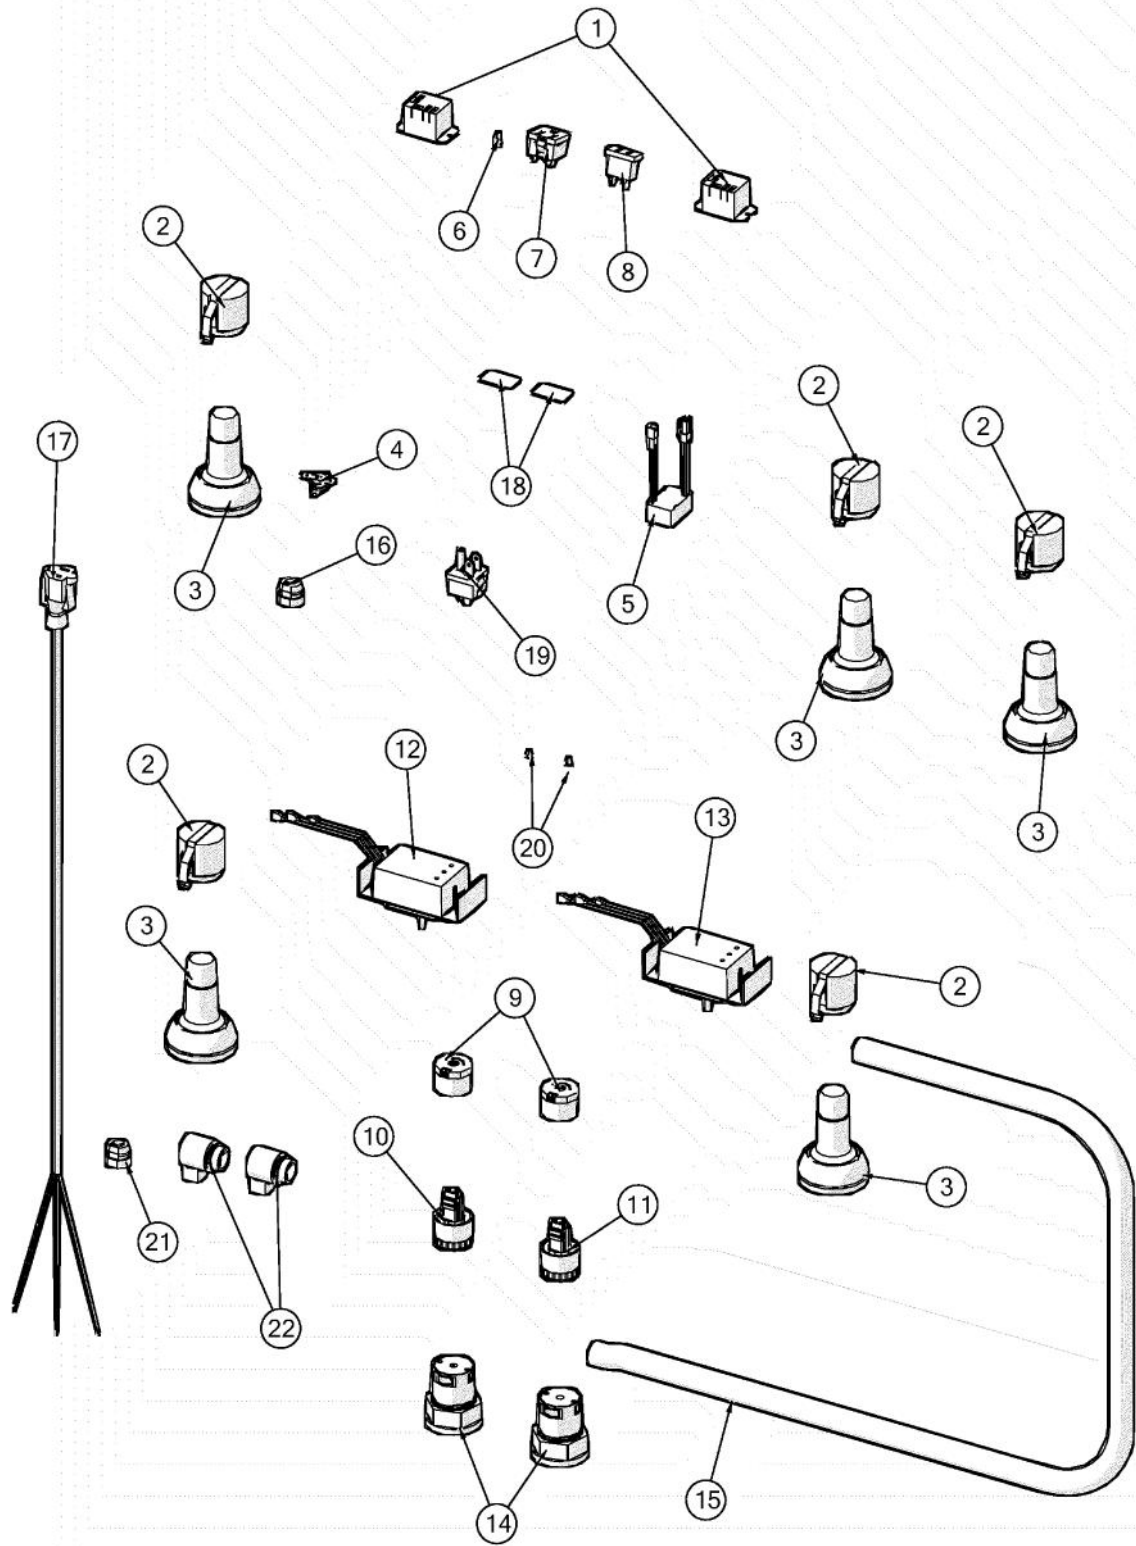

| Ref # | Part Number | Qty. | Description |
|-------|-------------|------|-----------------------|
| 1 | PE010142 | 1 | 3 LOGO XBKXXCHROME |
| 2 | PD030006 | 2 | CAPPED WASHER PAL NUT |

| Ref # | Part Number | Qty. | Description |
|-------|-------------|------|--|
| 1 | 045078-000 | 2 | RELAY, PWR, MINI, 30 AMP |
| 2 | PE050032 | 5 | LIGHT SOCKET, (571V) |
| 3 | 045062-000 | 5 | BULB, LED LIGHT |
| 4 | PJ030014 | 1 | HEAT SENSOR (N.O.) 160 DEG. |
| 5 | 045647-000 | 1 | AC/DC CONVERTER, POWERLINE |
| 6 | PD020010 | | 10 X 3/8 GREEN GROUNDING SCREW |
| 7 | PE070541 | 1 | 3-PRONG FEMALE SOCKET |
| 8 | PE070196 | 1 | FEMALE SOCKET (2 PRONG) |
| 9 | 044954-000 | 2 | RING, LED, LIGHT ASSY |
| 10 | 044959-000 | 1 | KNOB, SW, FAN (H+S V5211 019 206 005)? |
| 11 | 044960-000 | 1 | KNOB, SW, LIGHT |
| 12 | 043269-000 | 1 | SWITCH, FAN ASSY |
| 13 | 046994-000 | 1 | SWITCH, LT, ASSY |
| 14 | 044956-000 | 2 | HOUSING, KNOB ASSY |
| 15 | PB020071 | 1 | CONDUIT - FLEXIBLE (48) |
| 16 | PE070204 | 1 | HEYCO STRAIN RELIEF - 7-P2 |
| 17 | 039680-000 | 1 | CORD, PWR, SUPPLY, VNT HD |
| 18 | 046408-000 | 2 | STRIP, TAPE- 1.250 X .750 |
| 19 | PE070197 | 1 | MALE SOCKET (3 PRONG) |
| 20 | PC040010 | | POP RIVET |
| 21 | PE070204 | 1 | HEYCO STRAIN RELIEF - 7-P2 |
| 22 | PE070358 | 2 | SNAP IN FLEXIBLE CONDUIT CLAMP(DCIH |