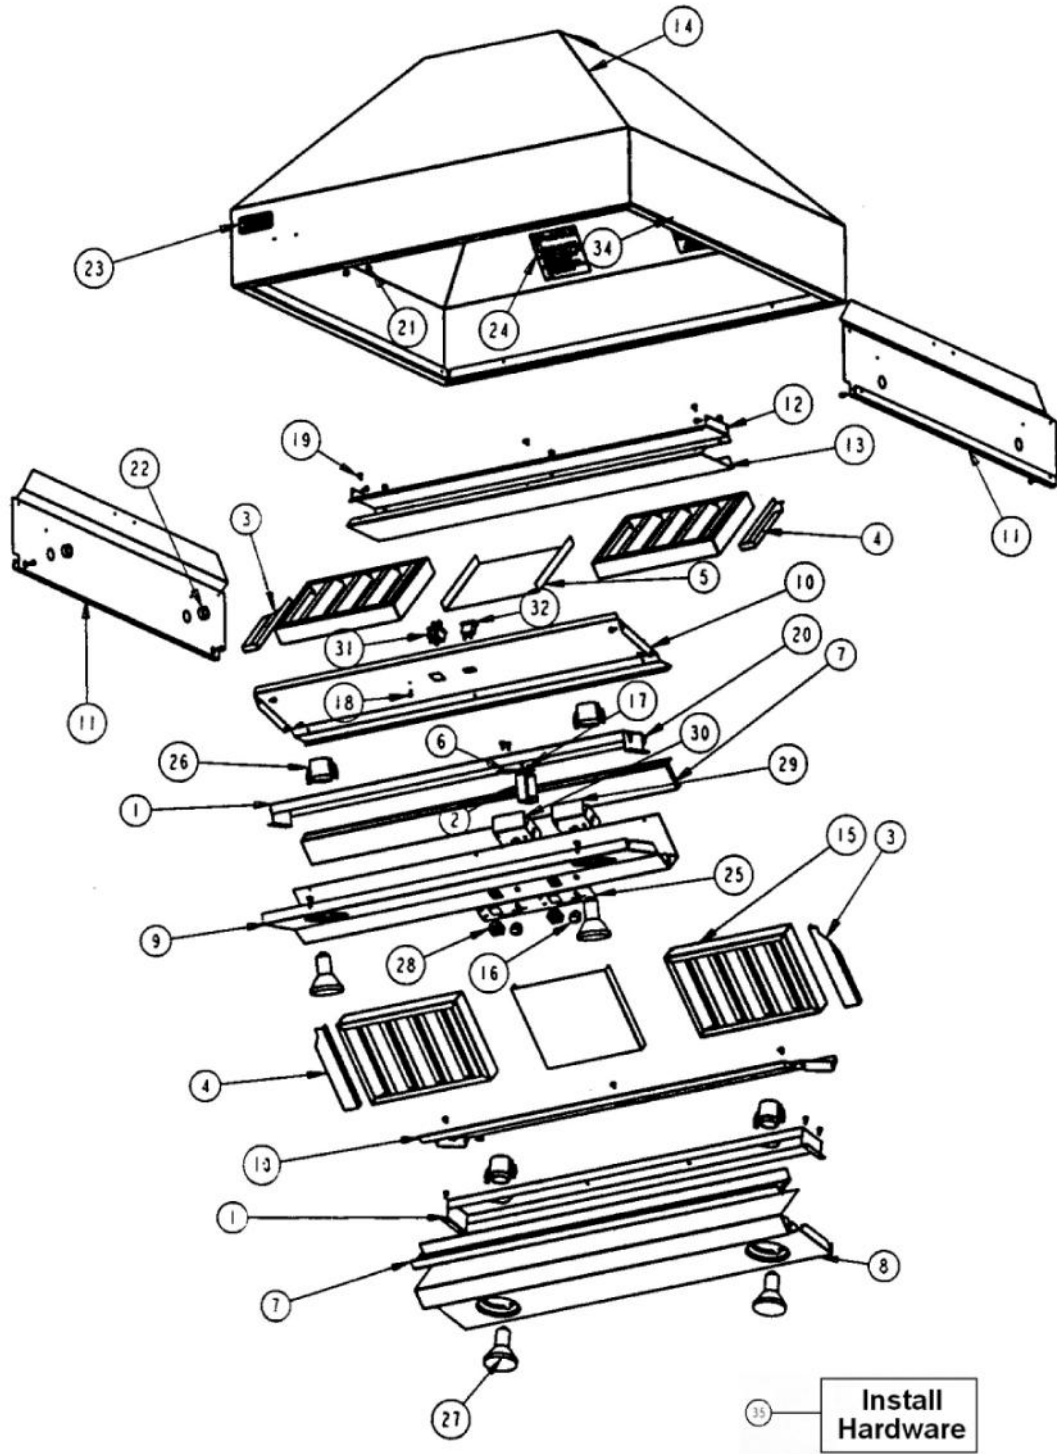

----- Manual continues below -----

Ref #	Part Number	Qty.	Description
1	A2004095		LIGHT SUPT (VIH36)
2	A2103810		THERMODISC BRACKET
3	B20011031		RH SIDE SPACER (VCIH36) 1.316 X 7
4	B20011032		LH SIDE SPACER (VCIH3608) 1.316 X 7
5	B20011039		FILTER SPACER (VCIH36/42) 8.3438 X 7
6	B2003837		HEAT SENSOR BRKT
7	B2003868		GREASE TROUGH (VWH3648/78/VIH36)
8	B2004048		CTRL PAN REAR (VIH3608)
9	B2004051		CTRL PAN FRONT (VIH3608)
10	B2004053		CTRL PAN TOP (VIH3608)
11	B2009837		I/S SIDE PANEL
12	B2009391		FILTER SUPPORT TOP (VCIH3608)
13	B2009395		FILTER SUPPORT BOTTOM (VCIH3608)
14	NOT REPLACEABLE		OVEN CAVITY (NOT REPLACEABLE PART)
15	G3108780		BAFFLE FILTER ASSY (VCIH36) 10.792 X 7
16	PA010071		LIGHT/MOTOR CONTROLLER KNOB
17	PC040010		POP RIVET
18	PD020010		10 X 3/8 GREEN GROUNDING SCREW
19	PD020032		SRW-8(A)X3/8PH.WFR HD 7/16DIAXNICL
20	PD020087		10 X 1/2 PAN PH. TEK ZINC
21	PD030006		CAPPED WASHER PAL NUT
22	PD040005		SNAP BUSHING - 7/8
23	PE010142		3 LOGO XBKXXCHROME
	PE010144		3 LOGO XWHXCHROME
	PE010143		3 LOGO BK/BR
	PE010145		LOGO - WH / BR
24	PE020058		RATING LABEL (ADHESIVE)
25	PE040131		CTRL PNL GRPH REPL (30/3610 36/4208)
26	PE050032		LIGHT SOCKET, (571V)
27	PE050034		HALOGEN BULB 50W
28	PE050048		FAN/LIGHT SWITCH (HOODS) EP0M11J
29	PE050156		PRO BLOWER CONTROL
30	PE050141		PRO LIGHT CONTROL
31	PE070196		FEMALE SOCKET (2 PRONG)
32	PE070197		MALE SOCKET (3 PRONG)
33	PE070381		VIH36/42 WIRE HARNESS
34	PF030337		HOOD WARNING LABEL
35	PD020009		10 X 1 PH. HD. PAN HD. SMS
NI	PD030010		INSTALLATION HARDWARE - QTY. 6 NO.10-24 KEPS NUT
NI	PD020010		INSTALLATION HARDWARE - QTY. 4 10 X 3/8 GREEN GROUNDING SCREW INSTALLATION HARDWARE - QTY. 1