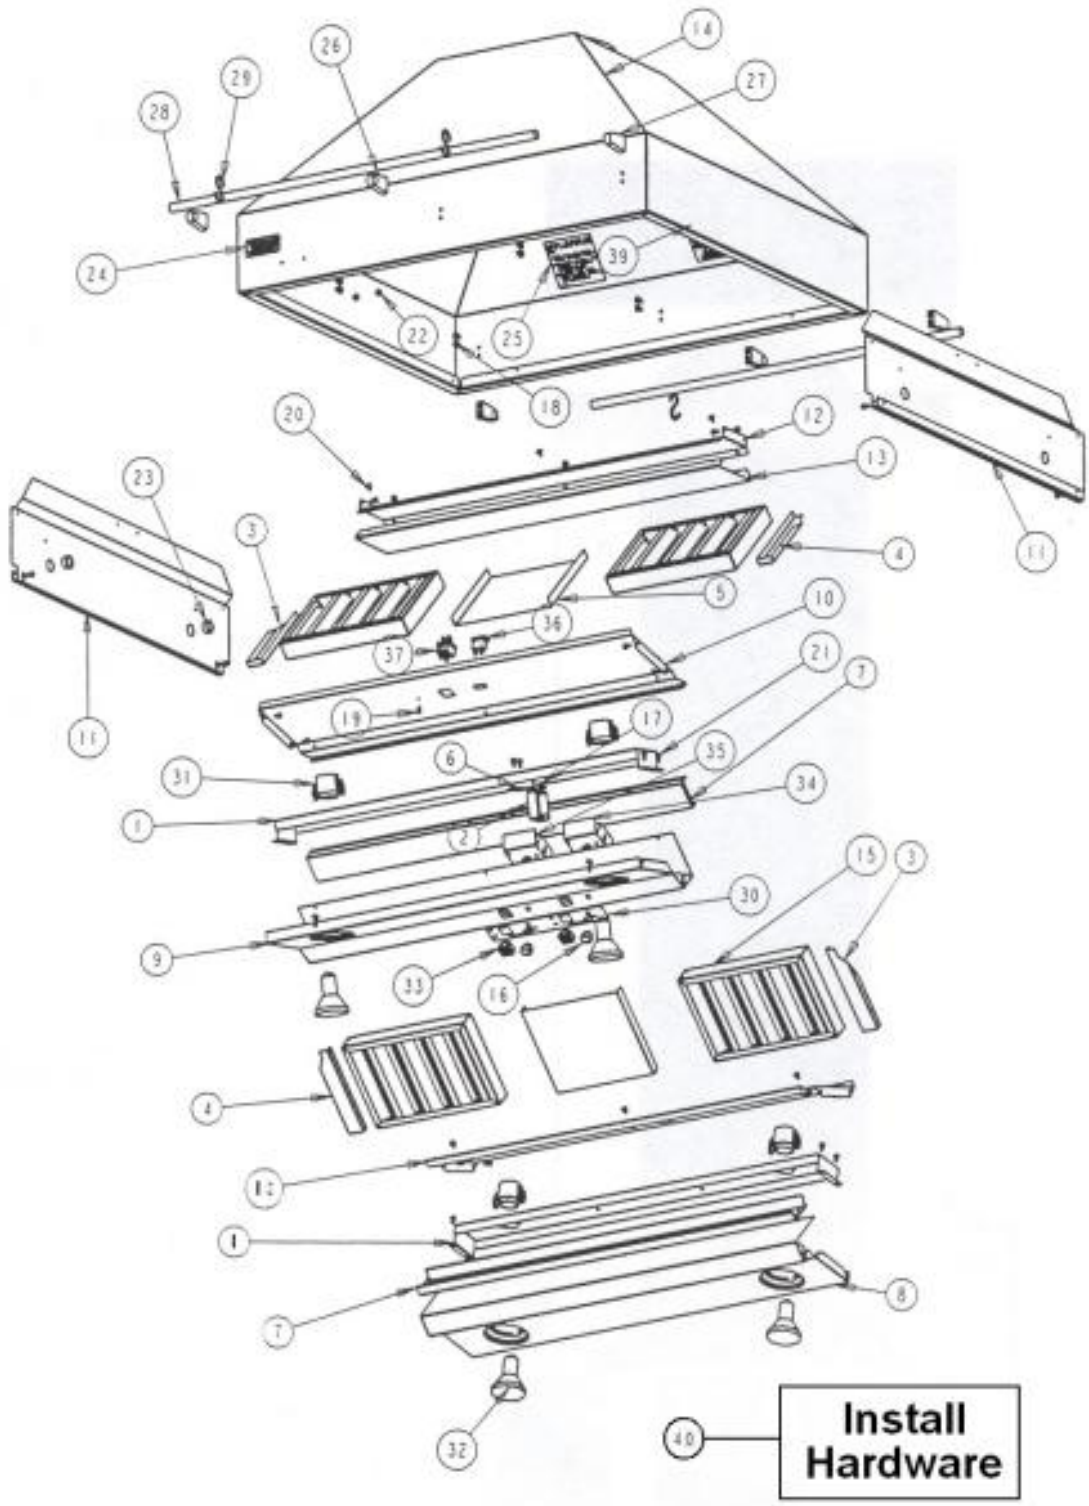

----- Manual continues below -----

Ref #	Part Number	Qty.	Description
1	A2004095		LIGHT SUPT (VIH36)
2	A2103810		THERMODISC BRACKET
3	B20011031		RH SIDE SPACER (VCIH36) 1.316 X 7
4	B20011032		LH SIDE SPACER (VCIH3608) 1.316 X 7
5	B20011039		FILTER SPACER (VCIH36/42) 8.3438 X 7
6	B2003837		HEAT SENSOR BRKT
7	B2003868		GREASE TROUGH (VWH3648/78/VIH36)
8	B2004048		CTRL PAN REAR (VIH3608)
9	B2004051		CTRL PAN FRONT (VIH3608)
10	B2004053		CTRL PAN TOP (VIH3608)
11	B2009837		I/S SIDE PANEL
12	B2009391		FILTER SUPPORT TOP (VCIH3608)
13	B2009395		FILTER SUPPORT BOTTOM (VCIH3608)
14	NOT REPLACEABLE		OVEN CAVITY (NOT REPLACEABLE PART)
15	G3108780		BAFFLE FILTER ASSY (VCIH36) 10.792 X 7
16	PA010071		LIGHT/MOTOR CONTROLLER KNOB
17	PC040010		POP RIVET
18	PD020010		10 X 3/8 GREEN GROUNDING SCREW
19	PD020032		SRW-8(A)X3/8PH.WFR HD 7/16DIAXNICL
20	PD020087		10 X 1/2 PAN PH. TEK ZINC
21	PD030006		CAPPED WASHER PAL NUT
22	PD040005		SNAP BUSHING - 7/8
23	PE010142		3 LOGO XBKXXCHROME
	PE010144		3 LOGO XWHXCHROME
	PE010143		3 LOGO BK/BR
	PE010145		LOGO - WH / BR
24	PE020058		RATING LABEL (ADHESIVE)
25	PE040131		CTRL PNL GRPH REPL (30/3610 36/4208)
26	PE050032		LIGHT SOCKET, (571V)
27	PE050034		HALOGEN BULB 50W
28	PE050048		FAN/LIGHT SWITCH (HOODS) EP0M11J
29	PE050156		PRO BLOWER CONTROL
30	PE050141		PRO LIGHT CONTROL
31	PE070196		FEMALE SOCKET (2 PRONG)
32	PE070197		MALE SOCKET (3 PRONG)
33	PE070381		VIH36/42 WIRE HARNESS
34	PF030337		HOOD WARNING LABEL
35	PD020009		10 X 1 PH. HD. PAN HD. SMS
NI	PD030010		INSTALLATION HARDWARE - QTY. 6 NO.10-24 KEPS NUT
NI	PD020010		INSTALLATION HARDWARE - QTY. 4 10 X 3/8 GREEN GROUNDING SCREW INSTALLATION HARDWARE - QTY. 1