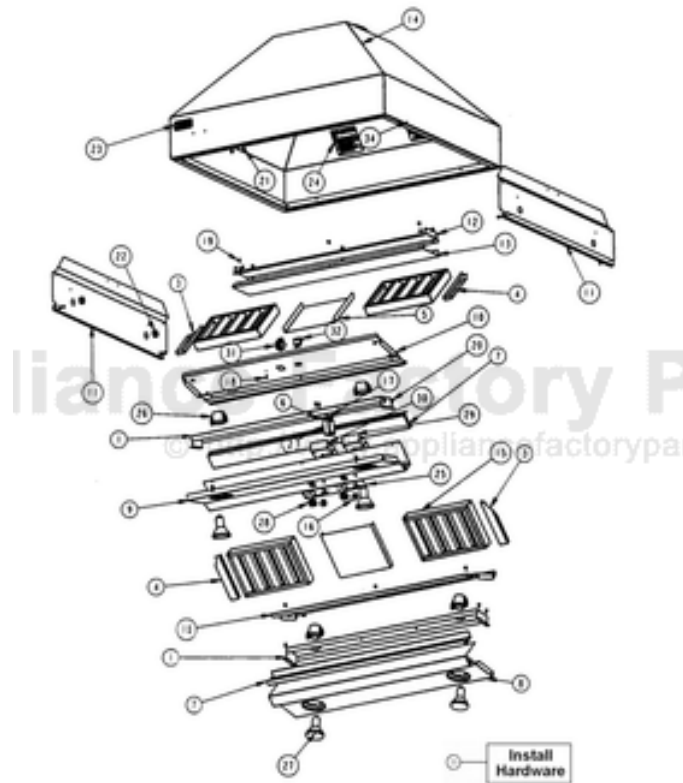

[Find Your VIKING Range Hoods Parts - Select From 411 Models](#)

----- Manual continues below -----