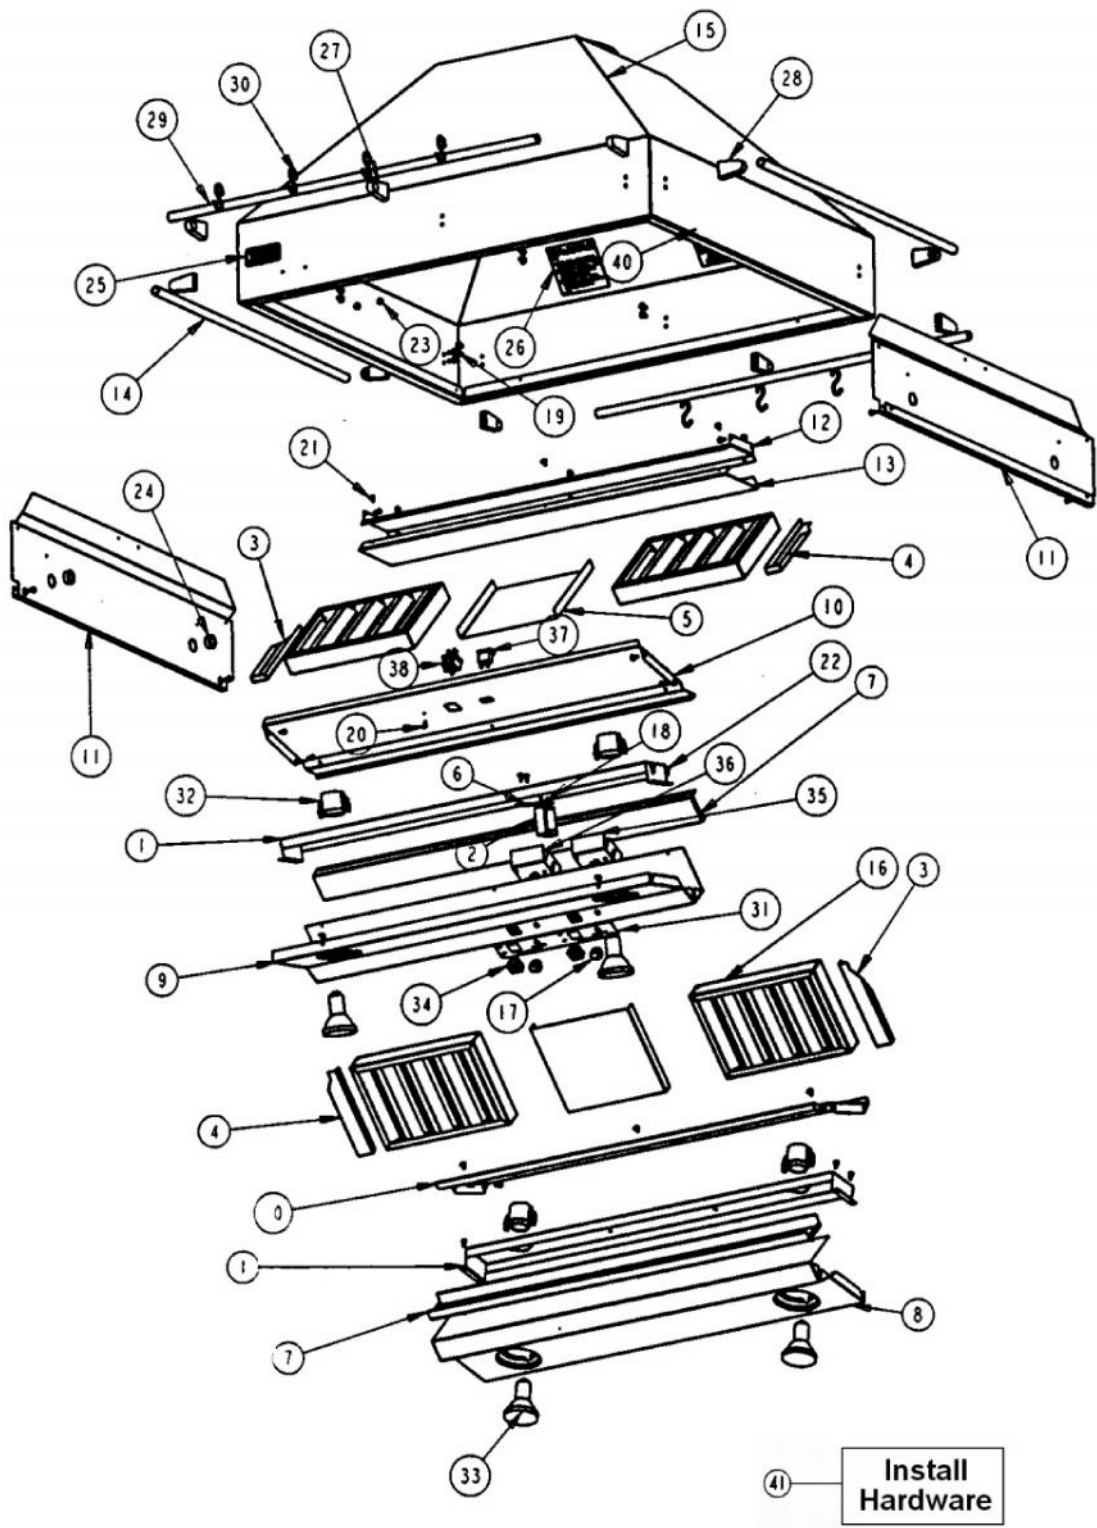

Ref #	Part Number	Qty.	Description
1	A2004095		LIGHT SUPT (VIH36)
2	A2103810		THERMODISC BRACKET
3	B20011031		RH SIDE SPACER (VCIH36) 1.316 X 7
4	B20011032		LH SIDE SPACER (VCIH3608) 1.316 X 7
5	B20011039		FILTER SPACER (VCIH36/42) 8.3438 X 7
6	B2003837		HEAT SENSOR BRKT
7	B2003868		GREASE TROUGH (VWH3648/78/VIH36)
8	B2004048		CTRL PAN REAR (VIH3608)
9	B2004051		CTRL PAN FRONT (VIH3608)
10	B2004053		CTRL PAN TOP (VIH3608)
11	B2009837		I/S SIDE PANEL
12	B2009391		FILTER SUPPORT TOP (VCIH3608)
13	B2009395		FILTER SUPPORT BOTTOM (VCIH3608)
14	F0003877		SIDE RAIL - BRASS
	F0003878		ISLAND HOOD XSSX SIDE RAIL - CUT TO
15	NOT REPLACEABLE		OVEN CAVITY (NOT REPLACEABLE PART)
16	G3108780		BAFFLE FILTER ASSY (VCIH36) 10.792 X 7
17	PA010071		LIGHT/MOTOR CONTROLLER KNOB
18	PC040010		POP RIVET
19	PD010003		10-24 X 1/2 PH.TR.HD.SERD.M.S.
20	PD020010		10 X 3/8 GREEN GROUNDING SCREW
21	PD020032		SRW-8(A)X3/8PH.WFR HD 7/16DIAXNICL
22	PD020087		10 X 1/2 PAN PH. TEK ZINC
23	PD030006		CAPPED WASHER PAL NUT
24	PD040005		SNAP BUSHING - 7/8
25	PE010142		3 LOGO XBKXXCHROME
	PE010144		3 LOGO XWHXCHROME
	PE010143		3 LOGO BK/BR
	PE010145		LOGO - WH / BR
26	PE020058		RATING LABEL (ADHESIVE)
27	PE030053		MIDDLE RAIL SUPPORT - BR
	PE030052		SUPPORT TUBE, HOLE THROUGH
28	PE030055		END CAP - BR
	PE030054		END CAP - SS
29	PE030059		36 BRASS ACCESSORY RAIL
	PE030058		36 ACCESSORY RAIL SS
30	PE030077		BR `S` HOOKS REPL PV100012BR
	PE030076		CHROME S HOOKS REPL PV100012SS
31	PE040131		CTRL PNL GRPH REPL (30/3610 36/4208)
32	PE050032		LIGHT SOCKET, (571V)
33	PE050034		HALOGEN BULB 50W
34	PE050048		FAN/LIGHT SWITCH (HOODS) EP0M11J
35	PE050156		PRO BLOWER CONTROL
36	PE050141		PRO LIGHT CONTROL
37	PE070196		FEMALE SOCKET (2 PRONG)
38	PE070197		MALE SOCKET (3 PRONG)
39	PE070381		VIH36/42 WIRE HARNESS
40	PF030337		HOOD WARNING LABEL
41	PD020009		10 X 1 PH. HD. PAN HD. SMS
			INSTALLATION HARDWARE - QTY. 6
NI	PD030010		NO.10-24 KEPS NUT
			INSTALLATION HARDWARE - QTY. 4
NI	PD020010		10 X 3/8 GREEN GROUNDING SCREW
			INSTALLATION HARDWARE - QTY. 1