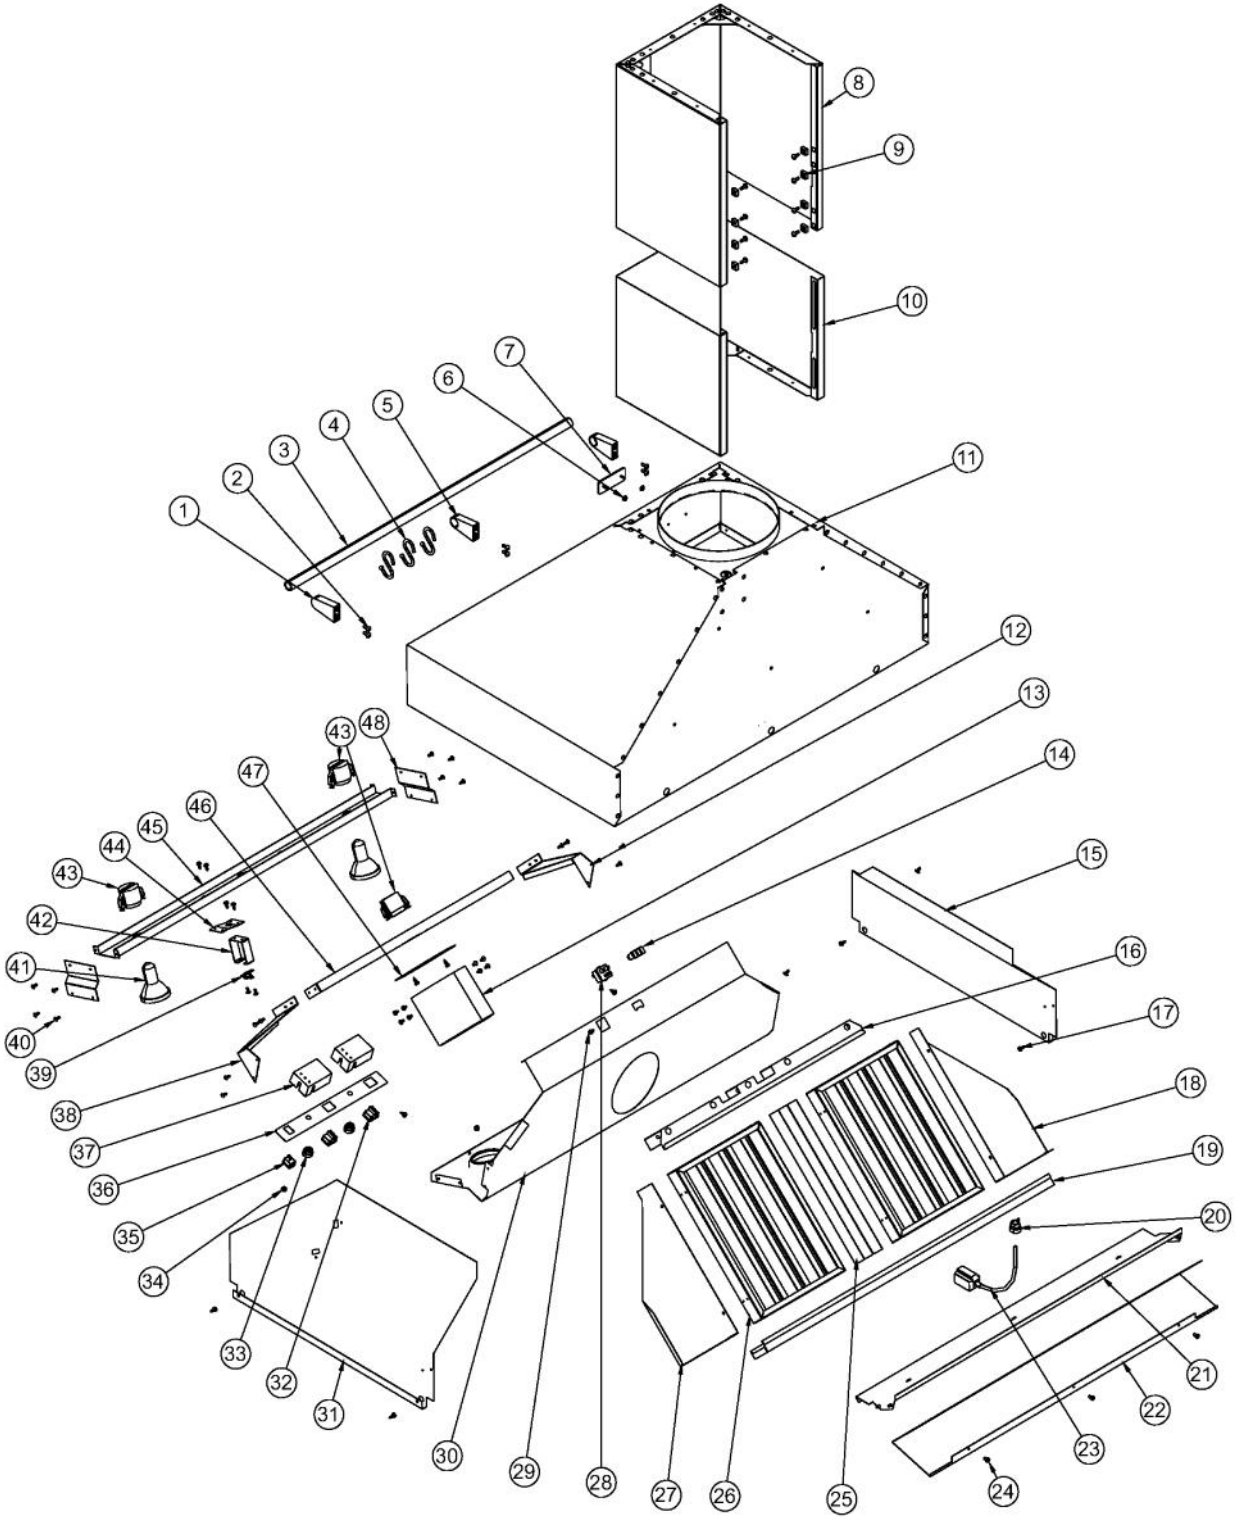

# VIKING VCWH3648 Owner's Manual

[Shop genuine replacement parts for VIKING VCWH3648](#)

[Find Your VIKING Range Hoods Parts - Select From 411 Models](#)

----- Manual continues below -----

Ref #	Part Number	Qty.	Description
1	PE030054	2	END CAP - SS
2	PD010003	21	10-24 X 1/2 PH.TR.HD.SERD.M.S.
3	PE030058	1	36 ACCESSORY RAIL SS
4	PE030076	3	CHROME S HOOKS REPL PV100012SS
5	PE030052	1	SUPPORT TUBE, HOLE THROUGH
6	PD030006	2	CAPPED WASHER PAL NUT
7	PE010142	1	3 LOGO XBKXXCHROME
8	G3105020SS	1	DUCT CVR TOP ASSY 12X12 DCWH/L36/42
8	G9005020BK	1	DUCT CVR TOP (DCWH/L 3644)XBKX
8	G9005020BT	1	DUCT CVR TOP (DCWH/L 3644)XBTX
8	G9005020SG	1	DUCT CVR TOP (DCWH/L 3644)XSGX
8	G9005020GG	1	DUCT CVR TOP (DCWH/L36/42)XGGX
8	G9005020WH	1	DUCT CVR TOP (DCWH/L 3644) XWHX
8	G9005020BU	1	DUCT CVR TOP ASSY12X12(VCWH30/36/42) XBUX
8	G9005020LE	1	DUCT CVR TOP ASSY12X12(VCWH30/36/42) XLEX
8	G9005020MJ	1	DUCT CVR TOP ASSY12X12(VCWH30/36/42) XMJX
8	G9005020VB	1	DUCT CVR TOP ASSY12X12(VCWH30/36/42) XVBX
8	G9005020CB	1	DUCT CVR TOP ASSY12X12(VCWH30/36/42) XCBX
8	G9005020PL	1	DUCT CVR TOP DCWH/L 3644 PL
8	G9005020CH	1	DUCT CVR TOP DCWH/L 3644 CH
8	G9005020TP	1	DUCT CVR TOP DCWH/L 3644 TP
8	G9005020CW	1	DUCT CVR TOP DCWH/L 3644 CW
8	G9005020OG	1	DUCT CVR TOP DCWH/L 3644 OG
8	G9005020GM	1	DUCT CVR TOP DCWH/L 3644 GM
8	G9005020SA	1	DUCT CVR TOP DCWH/L 3644 SA
8	G9005020SE	1	DUCT CVR TOP DCWH/L 3644 SE
8	G9005020IB	1	DUCT CVR TOP DCWH/L 3644 IB
8	G9005020AR	1	DUCT CVR TOP DCWH/L 3644 AR
8	G9005020RR	1	DUCT CVR TOP DCWH/L 3644 RR
8	G9005020PM	1	DUCT CVR TOP DCWH/L 3644 PM
8	G9005020MS	1	DUCT CVR TOP DCWH/L 3644 MS
8	G3105020SSBR	1	DUCT CVR TOP ASSY, SS/BR
8	G9005020BKBR	1	DUCT CVR TOP ASSY, BK/BR
8	G9005020BTBR	1	DUCT CVR TOP ASSY, BT/BR
8	G9005020SGBR	1	DUCT CVR TOP ASSY, SG/BR
8	G9005020GGBR	1	DUCT CVR TOP ASSY, GG/BR
8	G9005020WHBR	1	DUCT CVR TOP ASSY, WH/BR
8	G9005020BUBR	1	DUCT CVR TOP ASSY, BU/BR
8	G9005020LEBR	1	DUCT CVR TOP ASSY, LE/BR
8	G9005020MJBR	1	DUCT CVR TOP ASSY, MJ/BR
8	G9005020VBBR	1	DUCT CVR TOP ASSY, VB/BR
8	G9005020CBBR	1	DUCT CVR TOP ASSY, CB/BR
8	G9005020PLBR	1	DUCT CVR TOP ASSY, PL/BR
8	G9005020CHBR	1	DUCT CVR TOP ASSY, CH/BR
8	G9005020TPBR	1	DUCT CVR TOP ASSY, TP/BR
8	G9005020CWBR	1	DUCT CVR TOP ASSY, CW/BR
8	G9005020OGBR	1	DUCT CVR TOP ASSY, OG/BR
8	G9005020GMBR	1	DUCT CVR TOP ASSY, GM/BR
8	G9005020SABR	1	DUCT CVR TOP ASSY, SA/BR
8	G9005020SEBR	1	DUCT CVR TOP ASSY, SE/BR
8	G9005020IBBR	1	DUCT CVR TOP ASSY, IB/BR
8	G9005020ARBR	1	DUCT CVR TOP ASSY, AR/BR
8	G9005020RRBR	1	DUCT CVR TOP ASSY, RR/BR
8	G9005020PMBR	1	DUCT CVR TOP ASSY, PM/BR
8	G9005020MSBR	1	DUCT CVR TOP ASSY, MS/BR
9	PD030005	8	SELF RETAINING NUT
10	G3108764SS	1	DUCT CVR BTM ASSY XSSX (VCWH30/36/42)
10	G9008764BK	1	DUCT COVER BTM ASSY (VCWH30/36/42) XBKX
10	G9008764BT	1	DUCT COVER BTM ASSY (VCWH30/36/42) XBTX
10	G9008764SG	1	DUCT COVER BTM ASSY (VCWH30/36/42) XSGX