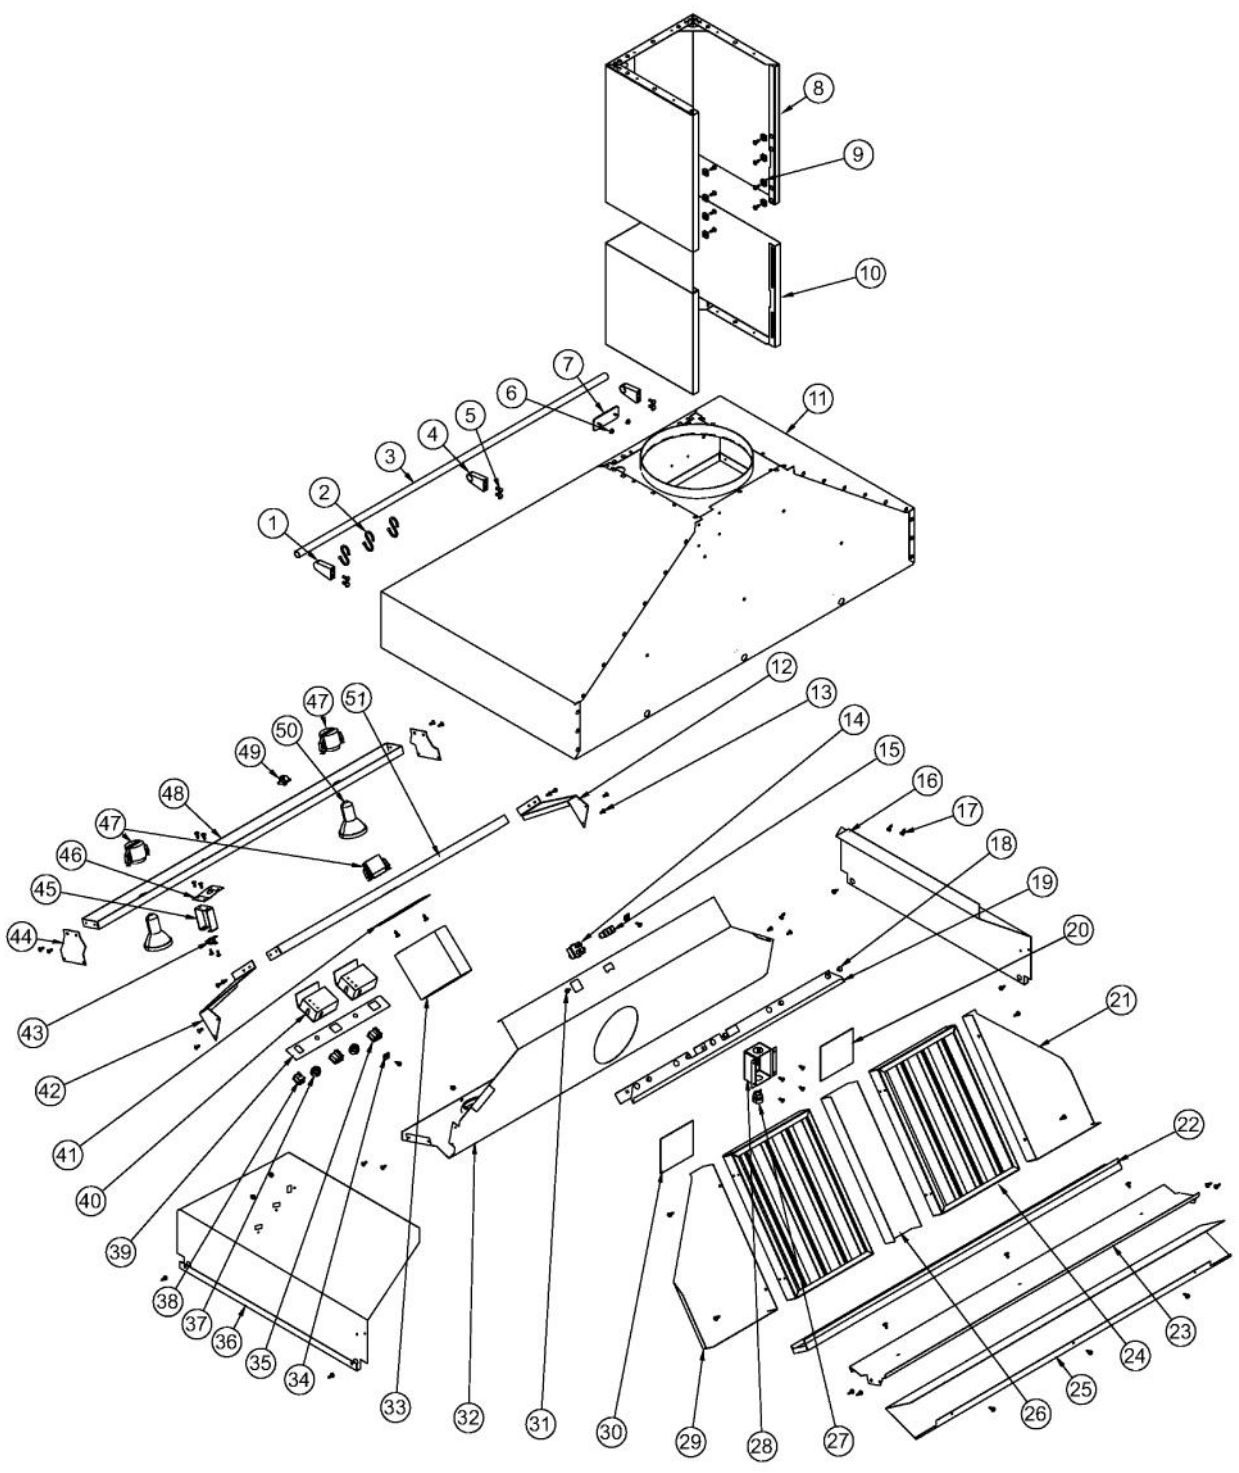

----- Manual continues below -----

Ref #	Part Number	Qty.	Description
1	PE030054	2	END CAP - SS
2	PE030076	3	CHROME S HOOKS REPL PV100012SS
3	PE030121	1	ACCESSORY RAIL - SS
4	PE030052	1	SUPPORT TUBE, HOLE THROUGH
5	PD010003	6	10-24 X 1/2 PH.TR.HD.SERD.M.S.
6	PD030006	2	CAPPED WASHER PAL NUT
7	PE010142	1	3 LOGO XBKXXCHROME
8	G3105020SS	1	DUCT CVR TOP ASSY 12X12 DCWH/L36/42
8	G9005020BK	1	DUCT CVR TOP (DCWH/L 3644)XBKX
8	G9005020BT	1	DUCT CVR TOP (DCWH/L 3644)XBTX
8	G9005020SG	1	DUCT CVR TOP (DCWH/L 3644)XSGX
8	G9005020GG	1	DUCT CVR TOP (DCWH/L36/42)XGGX
8	G9005020WH	1	DUCT CVR TOP (DCWH/L 3644) XWHX
8	G9005020BU	1	DUCT CVR TOP ASSY12X12(VCWH30/36/42) XBUX
8	G9005020LE	1	DUCT CVR TOP ASSY12X12(VCWH30/36/42) XLEX
8	G9005020MJ	1	DUCT CVR TOP ASSY12X12(VCWH30/36/42) XMJX
8	G9005020VB	1	DUCT CVR TOP ASSY12X12(VCWH30/36/42) XVBX
8	G9005020CB	1	DUCT CVR TOP ASSY12X12(VCWH30/36/42) XCBX
8	G9005020PL	1	DUCT CVR TOP DCWH/L 3644 PL
8	G9005020CH	1	DUCT CVR TOP DCWH/L 3644 CH
8	G9005020TP	1	DUCT CVR TOP DCWH/L 3644 TP
8	G9005020CW	1	DUCT CVR TOP DCWH/L 3644 CW
8	G9005020OG	1	DUCT CVR TOP DCWH/L 3644 OG
8	G9005020GM	1	DUCT CVR TOP DCWH/L 3644 GM
8	G9005020SA	1	DUCT CVR TOP DCWH/L 3644 SA
8	G9005020SE	1	DUCT CVR TOP DCWH/L 3644 SE
8	G9005020IB	1	DUCT CVR TOP DCWH/L 3644 IB
8	G9005020AR	1	DUCT CVR TOP DCWH/L 3644 AR
8	G9005020RR	1	DUCT CVR TOP DCWH/L 3644 RR
8	G9005020PM	1	DUCT CVR TOP DCWH/L 3644 PM
8	G9005020MS	1	DUCT CVR TOP DCWH/L 3644 MS
8	G3105020SSBR	1	DUCT CVR TOP ASSY, SS/BR
8	G9005020BKBR	1	DUCT CVR TOP ASSY, BK/BR
8	G9005020BTBR	1	DUCT CVR TOP ASSY, BT/BR
8	G9005020SGBR	1	DUCT CVR TOP ASSY, SG/BR
8	G9005020GGBR	1	DUCT CVR TOP ASSY, GG/BR
8	G9005020WHBR	1	DUCT CVR TOP ASSY, WH/BR
8	G9005020BUBR	1	DUCT CVR TOP ASSY, BU/BR
8	G9005020LEBR	1	DUCT CVR TOP ASSY, LE/BR
8	G9005020MJBR	1	DUCT CVR TOP ASSY, MJ/BR
8	G9005020VBBR	1	DUCT CVR TOP ASSY, VB/BR
8	G9005020CBBR	1	DUCT CVR TOP ASSY, CB/BR
8	G9005020PLBR	1	DUCT CVR TOP ASSY, PL/BR
8	G9005020CHBR	1	DUCT CVR TOP ASSY, CH/BR
8	G9005020TPBR	1	DUCT CVR TOP ASSY, TP/BR
8	G9005020CWBR	1	DUCT CVR TOP ASSY, CW/BR
8	G9005020OGBR	1	DUCT CVR TOP ASSY, OG/BR
8	G9005020GMBR	1	DUCT CVR TOP ASSY, GM/BR
8	G9005020SABR	1	DUCT CVR TOP ASSY, SA/BR
8	G9005020SEBR	1	DUCT CVR TOP ASSY, SE/BR
8	G9005020IBBR	1	DUCT CVR TOP ASSY, IB/BR
8	G9005020ARBR	1	DUCT CVR TOP ASSY, AR/BR
8	G9005020RRBR	1	DUCT CVR TOP ASSY, RR/BR
8	G9005020PMBR	1	DUCT CVR TOP ASSY, PM/BR
8	G9005020MSBR	1	DUCT CVR TOP ASSY, MS/BR
9	PD030005	8	SELF RETAINING NUT
10	G3108764SS	1	DUCT CVR BTM ASSY XSSX (VCWH30/36/42)
10	G9008764BK	1	DUCT COVER BTM ASSY (VCWH30/36/42) XBKX
10	G9008764BT	1	DUCT COVER BTM ASSY (VCWH30/36/42) XBTX
10	G9008764SG	1	DUCT COVER BTM ASSY (VCWH30/36/42) XSGX