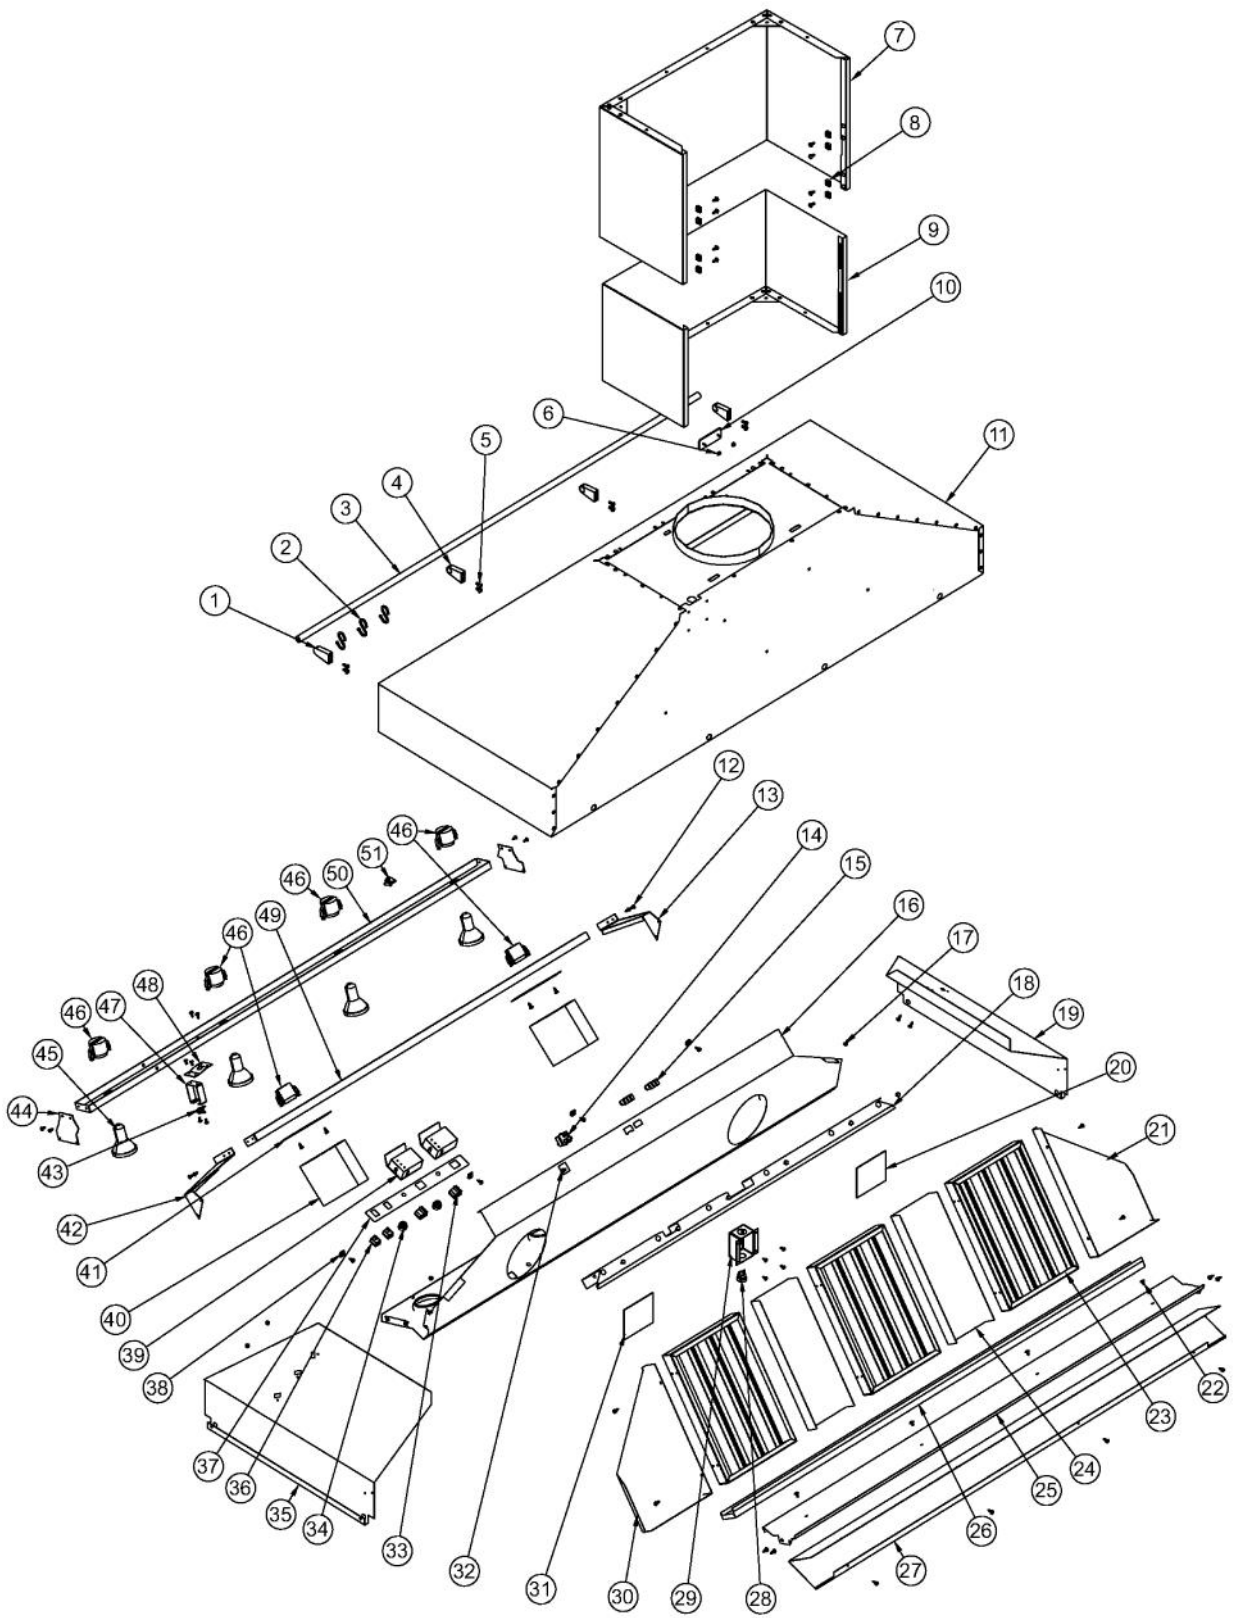

# VIKING VCWH6048 Owner's Manual

[Shop genuine replacement parts for VIKING VCWH6048](#)

[Find Your VIKING Range Hoods Parts - Select From 411 Models](#)

----- Manual continues below -----

Ref #	Part Number	Qty.	Description
1	PE030054	2	END CAP - SS
2	PE030076	3	CHROME S HOOKS REPL PV100012SS
3	PE030123	1	60 FRONT/REAR ACCESS RAILXSSX
4	PE030052	2	SUPPORT TUBE, HOLE THROUGH
5	PD010003	8	10-24 X 1/2 PH.TR.HD.SERD.M.S.
6	PD030006	2	CAPPED WASHER PAL NUT
7	G3109348SS	1	DUCT CVR TOP ASSY (VCWH60/6648) SS
7	G9009348BK	1	DUCT CVR TOP ASSY (VCWH60/6648) XBKX
7	G9009348BT	1	DUCT CVR TOP ASSY (VCWH60/6648) XBTX
7	G9009348SG	1	DUCT CVR TOP ASSY (VCWH60/6648) XSGX
7	G9009348GG	1	DUCT CVR TOP ASSY (VCWH60/6648) XGGX
7	G9009348WH	1	DUCT CVR TOP ASSY (VCWH60/6648) XWHX
7	G9009348BU	1	DUCT CVR TOP ASSY (VCWH60/6648) XBUX
7	G9009348LE	1	DUCT CVR TOP ASSY (VCWH60/6648) XLEX
7	G9009348MJ	1	DUCT CVR TOP ASSY (VCWH60/6648) XMJX
7	G9009348VB	1	DUCT CVR TOP ASSY (VCWH60/6648) XVBX
7	G9009348CB	1	DUCT CVR TOP ASSY (VCWH60/6648) XCBX
7	G9009348PL	1	DUCT CVR TOP ASSY (VCWH60/6648) PL
7	G9009348CH	1	DUCT CVR TOP ASSY (VCWH60/6648) CH
7	G9009348TP	1	DUCT CVR TOP ASSY (VCWH60/6648) TP
7	G9009348CW	1	DUCT CVR TOP ASSY (VCWH60/6648) CW
7	G9009348OG	1	DUCT CVR TOP ASSY (VCWH60/6648) OG
7	G9009348GM	1	DUCT CVR TOP ASSY (VCWH60/6648) GM
7	G9009348SA	1	DUCT CVR TOP ASSY (VCWH60/6648) SA
7	G9009348SE	1	DUCT CVR TOP ASSY (VCWH60/6648) SE
7	G9009348IB	1	DUCT CVR TOP ASSY (VCWH60/6648) IB
7	G9009348AR	1	DUCT CVR TOP ASSY (VCWH60/6648) AR
7	G9009348RR	1	DUCT CVR TOP ASSY (VCWH60/6648) RR
7	G9009348PM	1	DUCT CVR TOP ASSY (VCWH60/6648) PM
7	G9009348MS	1	DUCT CVR TOP ASSY (VCWH60/6648) MS
7	G3109348SSBR	1	DUCT CVR TOP ASSY, SS/BR
7	G9009348BKBR	1	DUCT CVR TOP ASSY, BK/BR
7	G9009348BTBR	1	DUCT CVR TOP ASSY, BT/BR
7	G9009348SGBR	1	DUCT CVR TOP ASSY, SG/BR
7	G9009348GGBR	1	DUCT CVR TOP ASSY, GG/BR
7	G9009348WHBR	1	DUCT CVR TOP ASSY, WH/BR
7	G9009348BUBR	1	DUCT CVR TOP ASSY, BU/BR
7	G9009348LEBR	1	DUCT CVR TOP ASSY, LE/BR
7	G9009348MJBR	1	DUCT CVR TOP ASSY, MJ/BR
7	G9009348VBBR	1	DUCT CVR TOP ASSY, VB/BR
7	G9009348CBBR	1	DUCT CVR TOP ASSY, CB/BR
7	G9009348PLBR	1	DUCT CVR TOP ASSY, PL/BR
7	G9009348CHBR	1	DUCT CVR TOP ASSY, CH/BR
7	G9009348TPBR	1	DUCT CVR TOP ASSY, TP/BR
7	G9009348CWBR	1	DUCT CVR TOP ASSY, CW/BR
7	G9009348OGBR	1	DUCT CVR TOP ASSY, OG/BR
7	G9009348GMBR	1	DUCT CVR TOP ASSY, GM/BR
7	G9009348SABR	1	DUCT CVR TOP ASSY, SA/BR
7	G9009348SEBR	1	DUCT CVR TOP ASSY, SE/BR
7	G9009348IBBR	1	DUCT CVR TOP ASSY, IB/BR
7	G9009348ARBR	1	DUCT CVR TOP ASSY, AR/BR
7	G9009348RRBR	1	DUCT CVR TOP ASSY, RR/BR
7	G9009348PMBR	1	DUCT CVR TOP ASSY, PM/BR
7	G9009348MSBR	1	DUCT CVR TOP ASSY, MS/BR
8	PD030005	8	SELF RETAINING NUT
9	G3109344SS	1	DUCT COVER BOTTOM ASSY (VCWH60/6648) SS
9	G9009344BK	1	DUCT CVR BTM ASSY (VCWH60/6648) XBKX
9	G9009344BT	1	DUCT CVR BTM ASSY (VCWH60/6648) XBTX
9	G9009344SG	1	DUCT CVR BTM ASSY (VCWH60/6648) XSGX
9	G9009344GG	1	DUCT CVR BTM ASSY (VCWH60/6648) XGGX