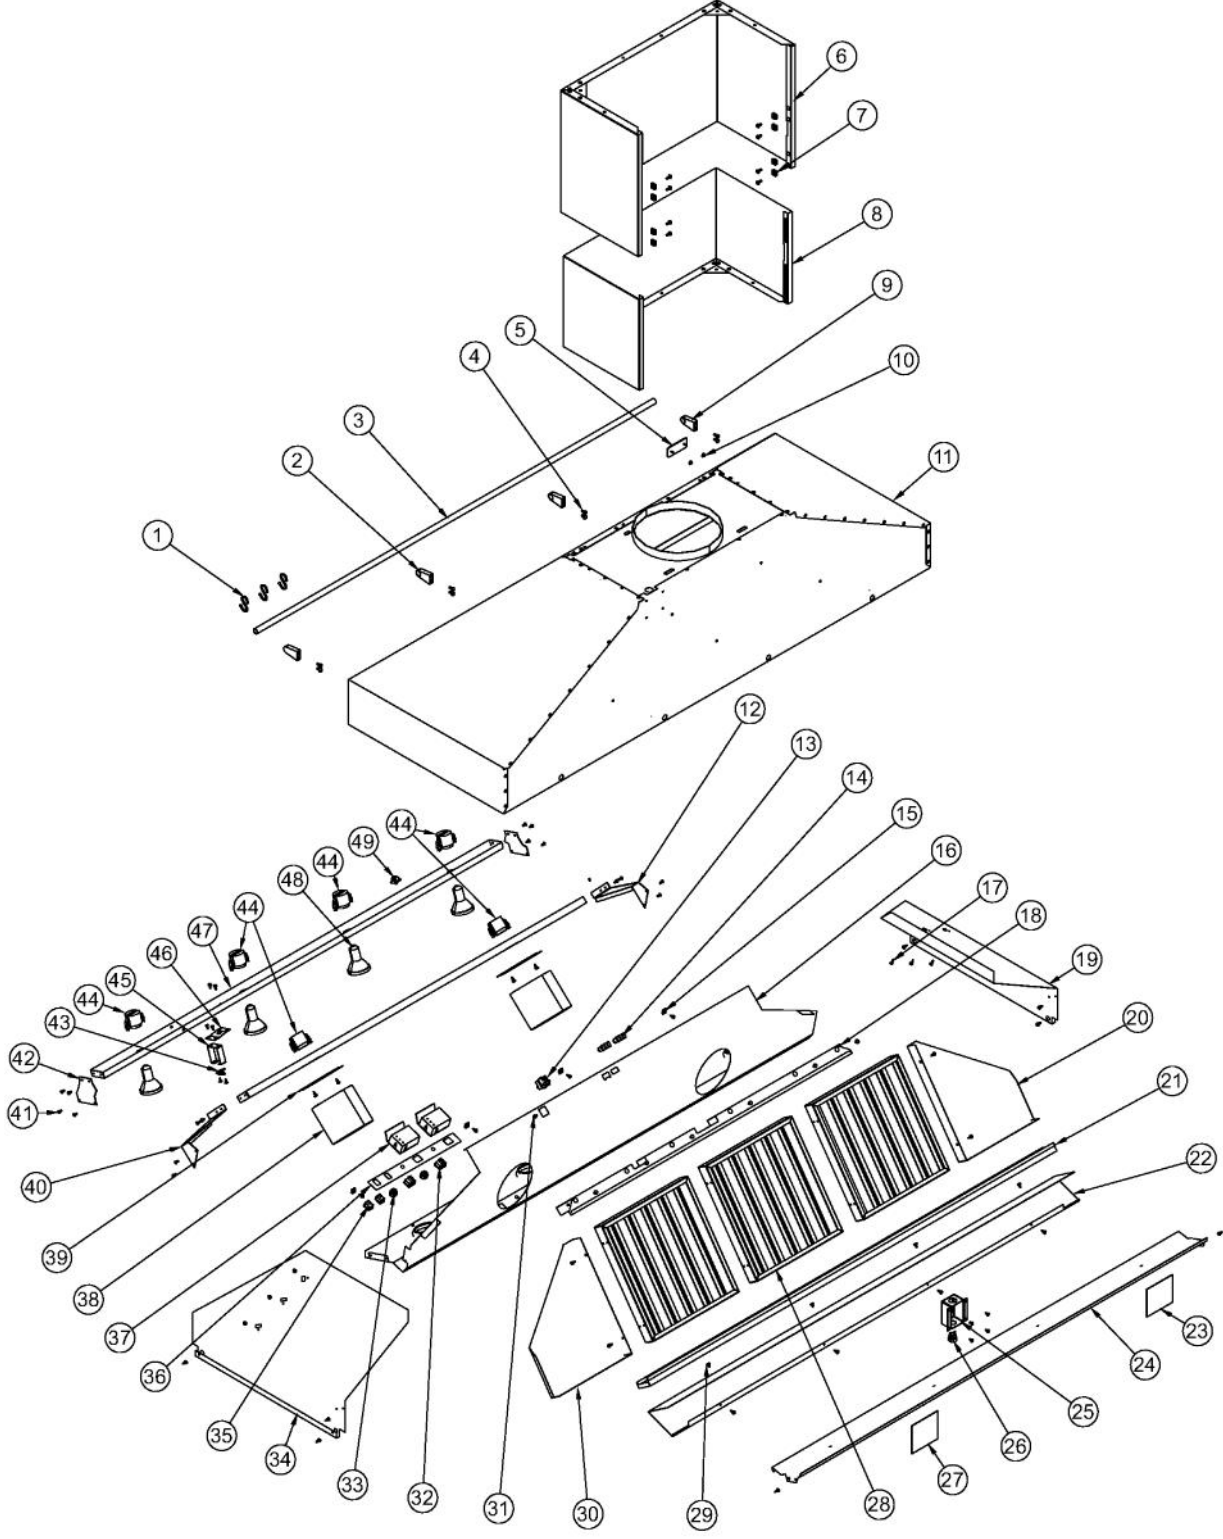

----- Manual continues below -----

Ref #	Part Number	Qty.	Description
1	PE030076	3	CHROME S HOOKS REPL PV100012SS
2	PE030052	2	SUPPORT TUBE, HOLE THROUGH
3	PE030068	1	66 BRASS ACCESSORY RAIL
4	PD010003	8	10-24 X 1/2 PH.TR.HD.SERD.M.S.
5	PE010142	1	3 LOGO XBKXXCHROME
6	G3105348SS	1	DUCT COVER TOP ASSY
6	G3109348SS	1	DUCT CVR TOP ASSY (VCWH60/6648) SS
6	G9009348BK	1	DUCT CVR TOP ASSY (VCWH60/6648) XBKX
6	G9009348BT	1	DUCT CVR TOP ASSY (VCWH60/6648) XBTX
6	G9009348SG	1	DUCT CVR TOP ASSY (VCWH60/6648) XSGX
6	G9009348GG	1	DUCT CVR TOP ASSY (VCWH60/6648) XGGX
6	G9009348WH	1	DUCT CVR TOP ASSY (VCWH60/6648) XWHX
6	G9009348BU	1	DUCT CVR TOP ASSY (VCWH60/6648) XBUX
6	G9009348LE	1	DUCT CVR TOP ASSY (VCWH60/6648) XLEX
6	G9009348MJ	1	DUCT CVR TOP ASSY (VCWH60/6648) XMJX
6	G9009348VB	1	DUCT CVR TOP ASSY (VCWH60/6648) XVBX
6	G9009348CB	1	DUCT CVR TOP ASSY (VCWH60/6648) XCBX
6	G9009348PL	1	DUCT CVR TOP ASSY (VCWH60/6648) PL
6	G9009348CH	1	DUCT CVR TOP ASSY (VCWH60/6648) CH
6	G9009348TP	1	DUCT CVR TOP ASSY (VCWH60/6648) TP
6	G9009348CW	1	DUCT CVR TOP ASSY (VCWH60/6648) CW
6	G9009348OG	1	DUCT CVR TOP ASSY (VCWH60/6648) OG
6	G9009348GM	1	DUCT CVR TOP ASSY (VCWH60/6648) GM
6	G9009348SA	1	DUCT CVR TOP ASSY (VCWH60/6648) SA
6	G9009348SE	1	DUCT CVR TOP ASSY (VCWH60/6648) SE
6	G9009348IB	1	DUCT CVR TOP ASSY (VCWH60/6648) IB
6	G9009348AR	1	DUCT CVR TOP ASSY (VCWH60/6648) AR
6	G9009348RR	1	DUCT CVR TOP ASSY (VCWH60/6648) RR
6	G9009348PM	1	DUCT CVR TOP ASSY (VCWH60/6648) PM
6	G9009348MS	1	DUCT CVR TOP ASSY (VCWH60/6648) MS
6	G3109348SSBR	1	DUCT CVR TOP ASSY, SS/BR
6	G9009348BKBR	1	DUCT CVR TOP ASSY, BK/BR
6	G9009348BTBR	1	DUCT CVR TOP ASSY, BT/BR
6	G9009348SGBR	1	DUCT CVR TOP ASSY, SG/BR
6	G9009348GGBR	1	DUCT CVR TOP ASSY, GG/BR
6	G9009348WHBR	1	DUCT CVR TOP ASSY, WH/BR
6	G9009348BUBR	1	DUCT CVR TOP ASSY, BU/BR
6	G9009348LEBR	1	DUCT CVR TOP ASSY, LE/BR
6	G9009348MJBR	1	DUCT CVR TOP ASSY, MJ/BR
6	G9009348VBBR	1	DUCT CVR TOP ASSY, VB/BR
6	G9009348CBBR	1	DUCT CVR TOP ASSY, CB/BR
6	G9009348PLBR	1	DUCT CVR TOP ASSY, PL/BR
6	G9009348CHBR	1	DUCT CVR TOP ASSY, CH/BR
6	G9009348TPBR	1	DUCT CVR TOP ASSY, TP/BR
6	G9009348CWBR	1	DUCT CVR TOP ASSY, CW/BR
6	G9009348OGBR	1	DUCT CVR TOP ASSY, OG/BR
6	G9009348GMBR	1	DUCT CVR TOP ASSY, GM/BR
6	G9009348SABR	1	DUCT CVR TOP ASSY, SA/BR
6	G9009348SEBR	1	DUCT CVR TOP ASSY, SE/BR
6	G9009348IBBR	1	DUCT CVR TOP ASSY, IB/BR
6	G9009348ARBR	1	DUCT CVR TOP ASSY, AR/BR
6	G9009348RRBR	1	DUCT CVR TOP ASSY, RR/BR
6	G9009348PMBR	1	DUCT CVR TOP ASSY, PM/BR
6	G9009348MSBR	1	DUCT CVR TOP ASSY, MS/BR
7	PD030005	8	SELF RETAINING NUT
8	G3109344SS	1	DUCT COVER BOTTOM ASSY (VCWH60/6648) SS
8	G3109344SS	1	DUCT COVER BOTTOM ASSY (VCWH60/6648) SS
8	G9009344BK	1	DUCT CVR BTM ASSY (VCWH60/6648) XBKX
8	G9009344BT	1	DUCT CVR BTM ASSY (VCWH60/6648) XBTX
8	G9009344SG	1	DUCT CVR BTM ASSY (VCWH60/6648) XSGX