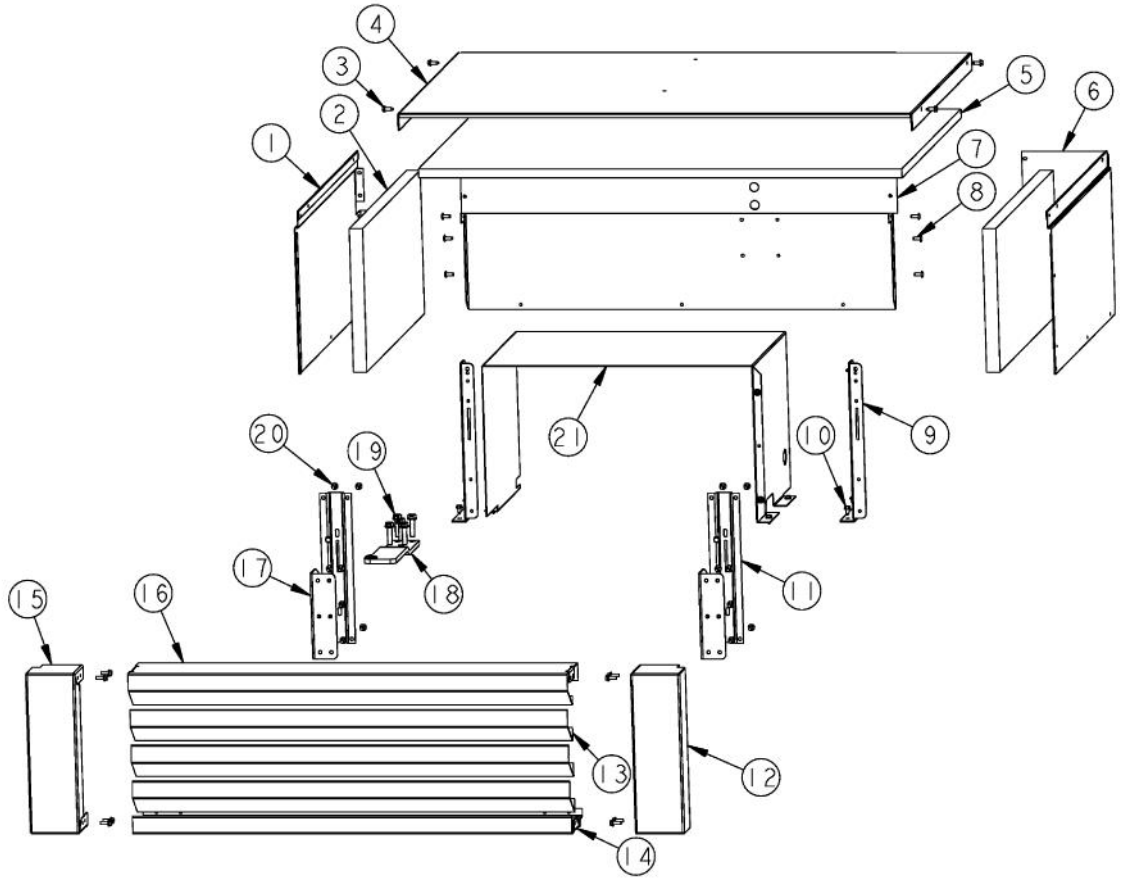

Ref #	Part Number	Qty.	Description
1	B2098011		SIDE TRIM
2	G3297500		GRILLE ASSY - 30 PRO WC LH FOR BREAKDOWN SEE PAGE 008
NI	G3297501		GRILLE ASSY - 30 PRO WC RH FOR BREAKDOWN SEE PAGE 008
3	B2097509		GRILLE - TOP TRIM
4	B2098350		SIDE TRIM - WC PRO LH
5	PC920189		STRIKE PLATE
6	M0210458		SCREW-SM
7	K2098044		BRKT GRILLE SUPPORT
8	C9098048BK		BASE GRILLE - LH
8	C9098042BK		BASE GRILLE - WC BOT RH
9	40370P01		NYLON FLAT WASHER V40370P01
10	M0210443		SCREW-E SM
11	C9098045BK		BASE GRILLE SWITCH MOUNT - LH
11	C9098046BK		BASE GRILLE SWITCH MOUNT - RH
12	PE950118		SPDT SWITCH
13	C9098047BK		BASE GRILLE - WC TOP LH BK
13	C9098041BK		BASE GRILLE - WC TOP RH
14	K2098096		BRKT GRILLE SUPPORT
NI	G3298040		BASE GRILLE - WC LH INCLUDES ITEMS No.8, No.9, No.10, No.13
NI	G3298049		BASE GRILLE - WC RH INCLUDES ITEMS No.8, No.9, No.10, No.13