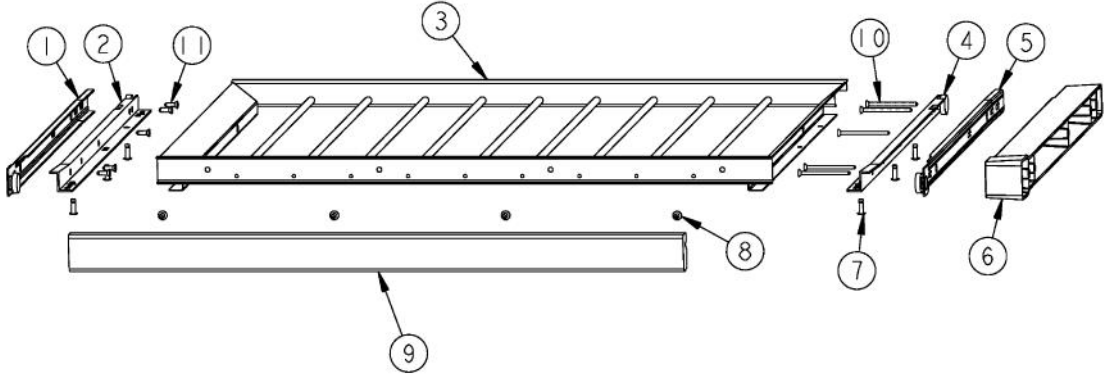

Ref #	Part Number	Qty.	Description
1	PB960088		WINE RACK ASSEMBLY
2	PC980001		WINE RACK SLIDE - RACK R
3	PD920155		FLATHEAD POINT TYPE AB NO.8-18 X 2
4	PD940103		SPACER - WINE RACK
5	PK900030		WINE RACK SLIDE - CABINET R
6	PC940018		POP RIVET - 5/32 X 1/8 - 1/4 GRIP
7	PD020194		SCREW-SM
8	025495-000	1	FRONT TOP/MID RACK TOP TWO
9	PD920140		SCREW
10	PK900029		WINE RACK SLIDE - CABINET L
11	PD940078		SPACER WINE RACK SLIDE .125 THICK
12	PC980002		WINE RACK SLIDE - RACK L