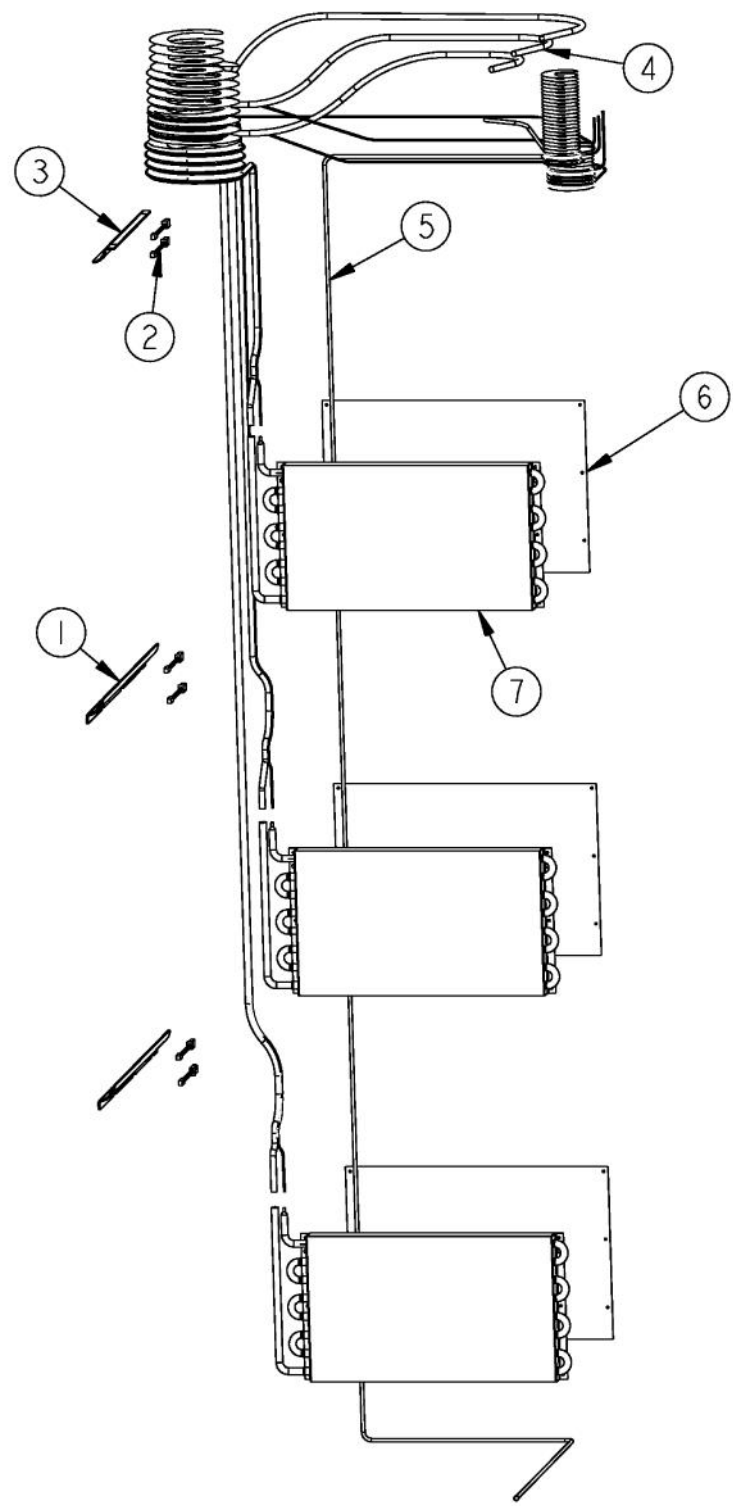

Ref #	Part Number	Qty.	Description
1	K2099257		SIDE SPACER - EVAP COVER, TOP LEFT
2	PB920161		DRAIN TUBE
3	K2097591		EVAP FAN COVER
4	K2097596		EVAP COVER - TOP
5	10855402		FAN-EVAP/4.330
6	PE970334		EVAPORATOR FAN MOTOR
7	K2098097		BAFFLE, EVAPORATOR
8	M0238859		SCREW-SHLDR
9	PD020194		SCREW-SM
10	K2099256		SIDE SPACER - EVAP COVER, TOP RT
11	PK930088		DRAIN SHIELD - EVAP
12	K2098019		SIDE SPACER EVAP MID/BTM
13	K2097593		EVAPORATOR COVER, MID/BTM
14	K2098090		SIDE SPACER - EVAP COVER MID LT

Ref #	Part Number	Qty.	Description
1	G5096494		COND. FAN ASSY
2	F2096507		TUBE-PROCESS GRN
	PM910519		COMPRESSOR WC
			3/14/06 - 8/1/06
3	PM010607		COMPRESSOR AND ELECTRICALS WC
			8/1/06 - PRESENT
4	PA050127		T-MANIFOLD
5	M0221523		SCREW - SHLDR
6	PD020194		SCREW-SM
7	PB920159		DRYER
8	PJ970001		FLUID CONTROL VALVE
9	M0102303		CLAMP-TUBE VM0102303
10	PE970388		WINE COOLER CONTROL
			(AFTER SER. NO. 031212R10003440)
NI	042034-000		VSD DISPLAY KIT FOR TR-0074-SP BULLETIN
			(PRIOR TO SER. NO. 031212R10003440 - IF DISPLAY IS NEE...
11	10835901		GROMMET RUBBER V10835901
12	PE950149		SWITCH POWER
13	PE950124		SWITCH - ROCKER
14	003589-000		GUARD MC WC RIGHT
15	003586-000		MC GUARD
16	M0211016		SCREW-SM
17	PB920171		CONDENSER ASM
18	PD020076		6-32 X 3/8 PHILL PAN MS
19	PE940169		CONTROL PANEL ASSY
			(AFTER SER. NO. 031212R10003440)
NI	042034-000		VSD DISPLAY KIT FOR TR-0074-SP BULLETIN
			(PRIOR TO SER. NO. 031212R10003440 - IF DISPLAY IS NEE...
20	PK930101		HOLDER - LAMP
21	PE950116		LIGHT ASSY - AURA
22	K2097560		MOUNTING BRACKET FLUID CONTROL
23	K20912569		BRACKET GRILLE SUPPORT

Ref #	Part Number	Qty.	Description
1	PK930124		WIRE, CHANNEL
2	PJ930025		WC - THERMISTER
3	PK930089		EXTRUSION - WIRE CHANNEL
4	PB920158		HEAT EXCHANGE TUBING - TOP USED FOR ALL THREE EVAPS
5	F2098043		DISCHARGE TUBING
6	PK930088		DRAIN SHIELD - EVAP
7	PJ960001		EVAPORATOR ASSY