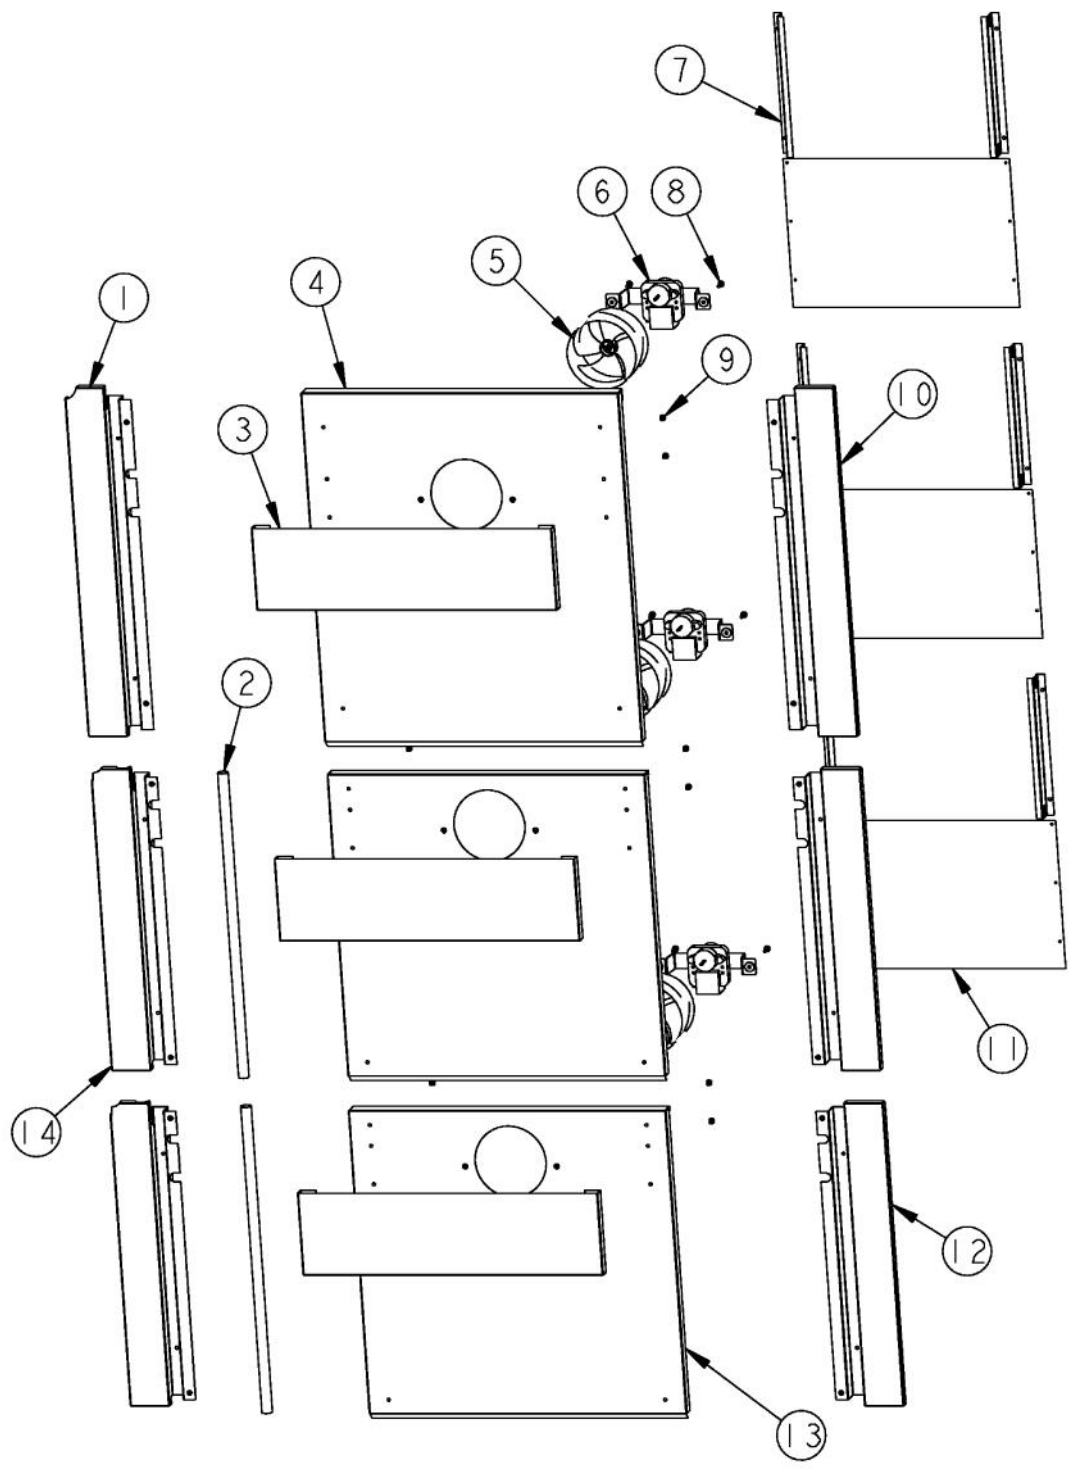

Ref #	Part Number	Qty.	Description
1	PM910289		WINE RACK ASSY FRAME
2	PC980001		WINE RACK SLIDE - RACK R
3	PK900030		WINE RACK SLIDE - CABINET R
4	PD940103		SPACER - WINE RACK
5	PD920155		FLATHEAD POINT TYPE AB NO.8-18 X 2
6	PC940018		POP RIVET - 5/32 X 1/8 - 1/4 GRIP
7	PD020194		SCREW-SM
8	025496-000	1	FRONT RACK BOTTOM TOP TWO
9	PD920140		SCREW
10	004245-000		SPACER, RACK, WINE
11	PK900029		WINE RACK SLIDE - CABINET L
12	PC980002		WINE RACK SLIDE - RACK L