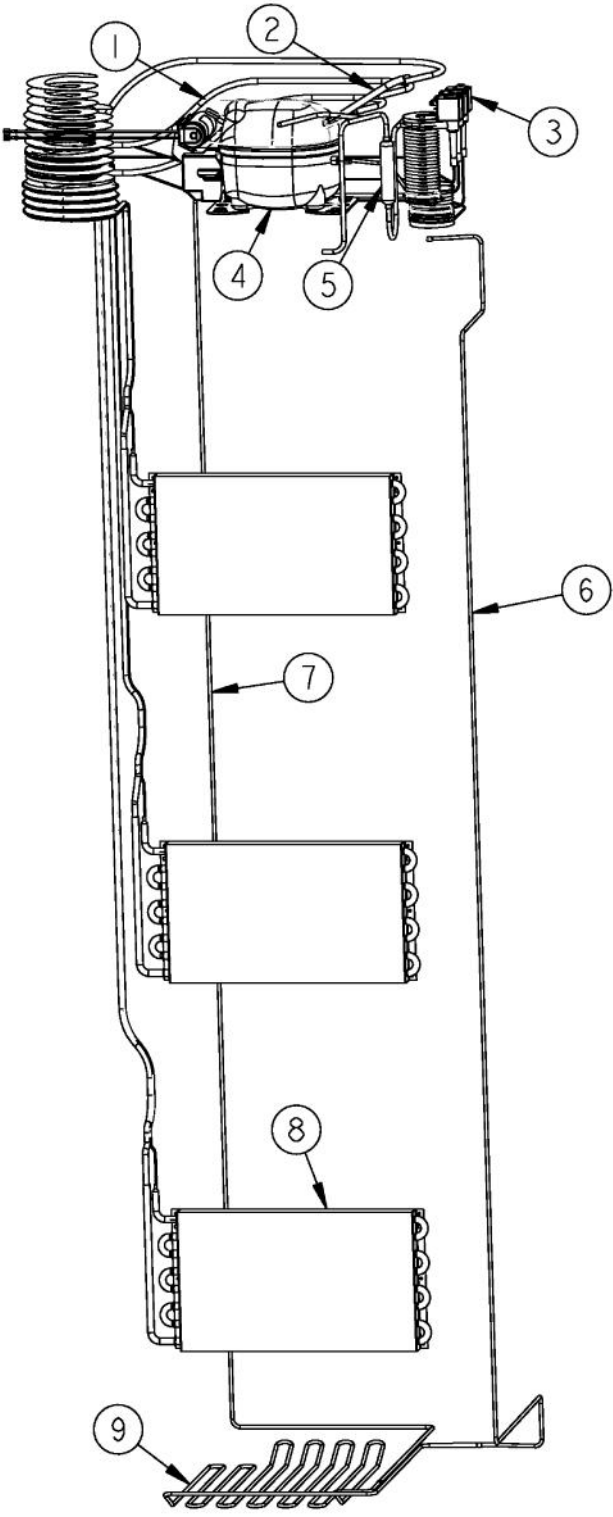

Ref #	Part Number	Qty.	Description
1	PB970233		WINE CELLAR DOOR GASKET
2	K2098342		BRACKET - HANDLE SUPPORT
3	B2098666		COVER STRIKE
4	001400-000		LOCKING, ARM ASM PRO
5	PB970148		GASKET - WC DOOR SEAL
6	PK930155		SPACER - WC PRO / DES HANDLE
6	PK930103		SPACER - HINGE SIDE
7	M0210458		SCREW-SM
8	PD050019		STRIKER DOOR SWITCH
9	PD020194		SCREW-SM
10	PC920147		PIVOT PLATE ASSY - WC LH BOT
10	PC920146		PIVOT PLATE ASSY - WC RH BOT
11	PD940092		SPACER - DOOR HINGE
12	PM910272		SKIN - WC DOOR W/LOCK PRO LH
12	PM910271		SKIN - WC DOOR W-LOCK PRO RH
13	PE030001		BRACKET, DOOR, HANDLE
13	PE030001PVD		END CAP DOOR HANDLE XBR
14	M0204303		SCREW-MACH
15	PK930103		SPACER - HINGE SIDE
15	PK930155		SPACER - WC PRO / DES HANDLE
16	PE930101		VCSB482 HANDLE -(12466403)
16	PE030173PVD		BRASS HANDLE
17	PD020032		SRW-8(A)X3/8PH.WFR HD 7/16DIAXNICL
18	PC920132		PIVOT PLATE ASSY - LH
18	PC920133		PIVOT PLATE ASSY - RH
19	PD920174		10-32 TORX HEAD SCREW
20	PK930099		SPACER - DOOR WC PRO
21	PM010595		DOOR GLASS ASM DES/PRO CLR
21	PM010599		DOOR GLASS ASM DES PRO FLT
NI	G5099007		DOOR NAMEPLATE VIKING WC
NI	G5099007BR		DOOR NAMEPLATE VIKING WC
NI	G32915045		DOOR ASM WC PRO LH CLR
NI	G32915045BR		COMPLETE CLEAR GLASS DOOR - LH (BRASS)
NI	G32915046		DOOR ASM WC PRO RH CLR
NI	G32915046BR		DOOR ASM WC PRO RH CLR
NI	G32915080		COMPLETE FLUTED GLASS DOOR - LH
NI	G32915080BR		COMPLETE FLUTED GLASS DOOR - LH (BRASS)
NI	G32915079		COMPLETE FLUTED GLASS DOOR - RH
NI	G32915079BR		COMPLETE FLUTED GLASS DOOR - RH (BRASS)
NI	PM910318		WC DOOR LOCK KEY