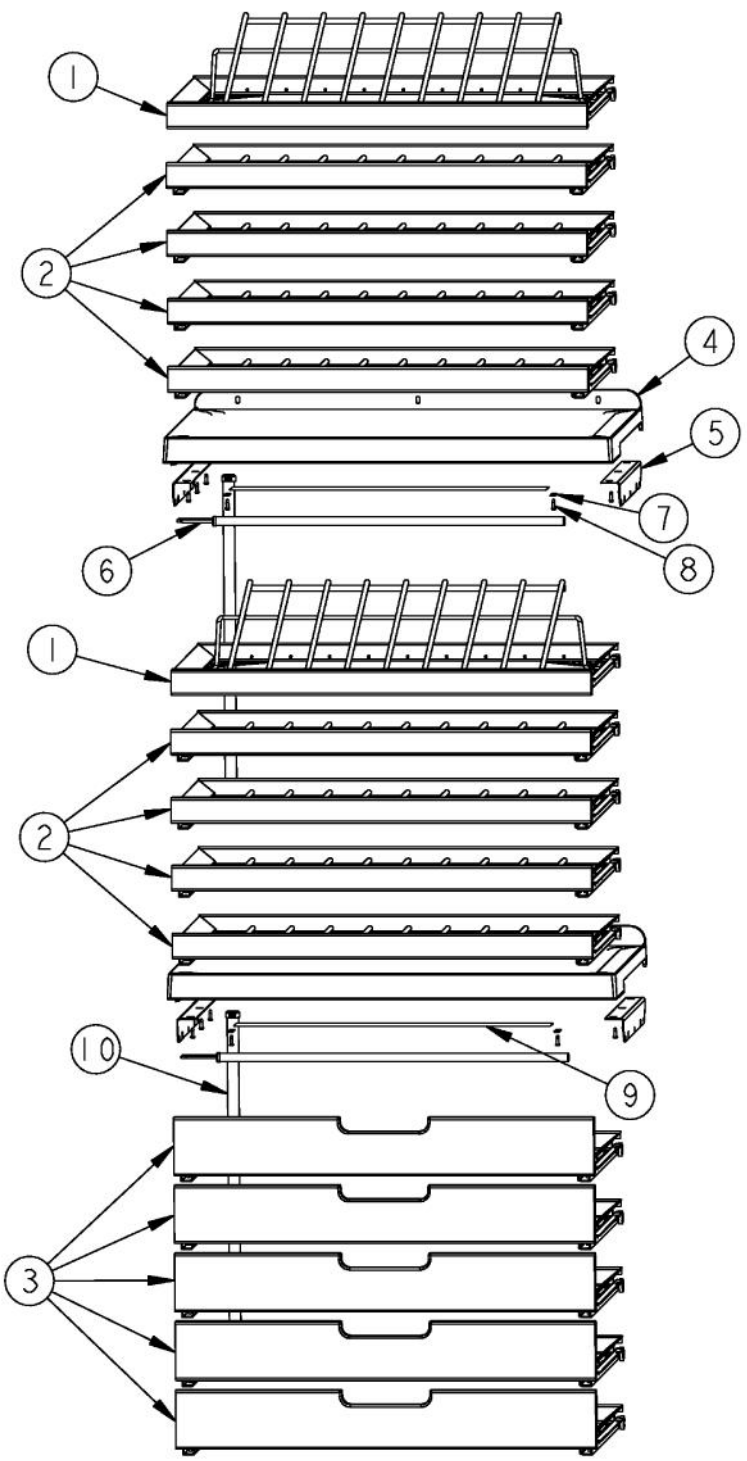

[Find Your VIKING Range Hoods Parts - Select From 411 Models](#)

----- Manual continues below -----

Ref #	Part Number	Qty.	Description
1	G5098397		WINE RACK ASSY COMP - ADJ SEE PAGE 002 FOR BREAKDOWN
2	G3298395		WINE RACK ASM TOP / MID SEE PAGE 003 FOR BREAKDOWN
3	G3298396		WINE RACK ASM BOT SEE PAGE 004 FOR BREAKDOWN
4	PE940181		MULLION SHELF
5	C9098304BK		BRACE-MULLION
6	PE950116		LIGHT ASSY - AURA
7	B1098316		WC LAMP CLIP
8	PD920147		6 X 1/2 HHW S/M/S HI - LO
9	M027516		ALUMINUM TAPE
10	PB920161		DRAIN TUBE
NI	PD930105		EAR CLAMP

Ref #	Part Number	Qty.	Description
1	PB960088		WINE RACK ASSEMBLY
2	PC980001		WINE RACK SLIDE - RACK R
3	PD920155		FLATHEAD POINT TYPE AB NO.8-18 X 2
4	PD940103		SPACER - WINE RACK
5	PK900030		WINE RACK SLIDE - CABINET R
6	PC940018		POP RIVET - 5/32 X 1/8 - 1/4 GRIP
7	PD020194		SCREW-SM
8	025495-000	1	FRONT TOP/MID RACK TOP TWO
9	PD920140		SCREW
10	PK900029		WINE RACK SLIDE - CABINET L
11	PD940078		SPACER WINE RACK SLIDE .125 THICK
12	PC980002		WINE RACK SLIDE - RACK L