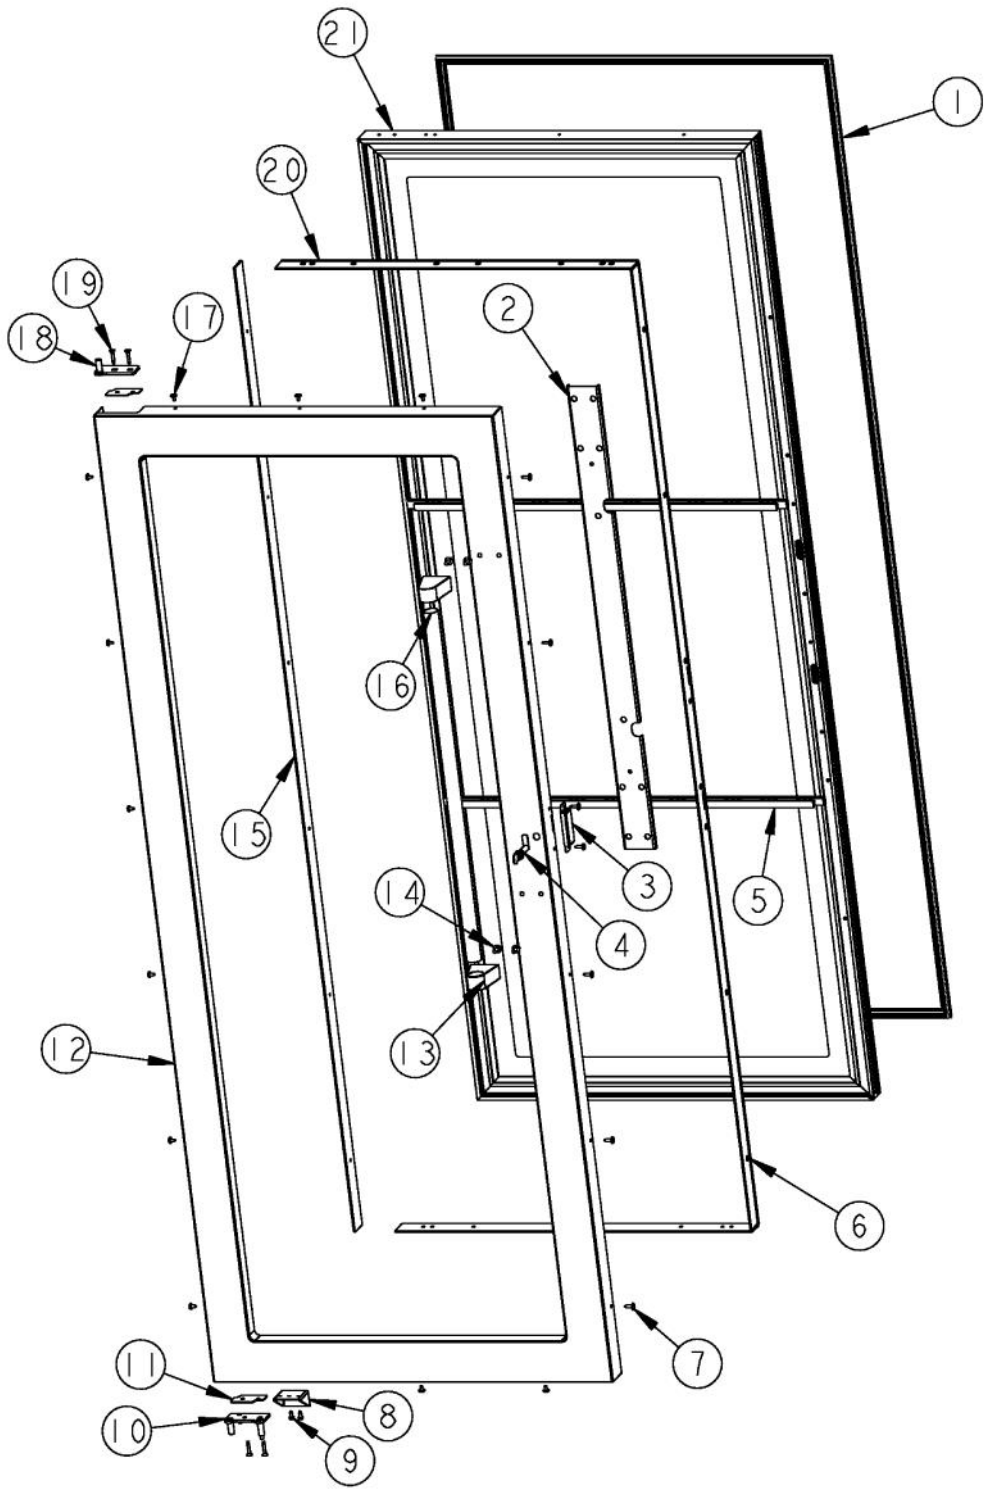

Ref #	Part Number	Qty.	Description
1	12071201		CLIP-DRAIN LOOP
2	F2098327		WC - SERPENTINE - DRAIN
3	PM910398		LEVELER ASSEMBLY - R
4	K2098050		GUIDE RAIL, PAN, RH
5	12071301		PAN-DRAIN (NON-ANTIMICROBIAL)
6	K2098051		GUIDE RAIL, PAN, LH
7	PM910399		LEVELER MODULE L
8	M0220417		SCREW-TC
9	PD940094		BUSHING
10	PC920149		BAR-WC BOT HINGE LH
10	PC920166		BAR-WC BOT HINGE RH
11	PC910015		SPRING EXTENSION
12	000570-000		HEX SCREW
13	PC920143		HINGE PLATE - WC BOT LH
13	PC920142		HINGE PLATE - WC BOT RH
14	PC920145		PIN - DOOR STOP
15	PD940090		BUSHING - WC DOOR LEVEL
16	PC920144		PLATE - WC DOOR SHIM
17	PD940091		BUSHING - DOOR STOP