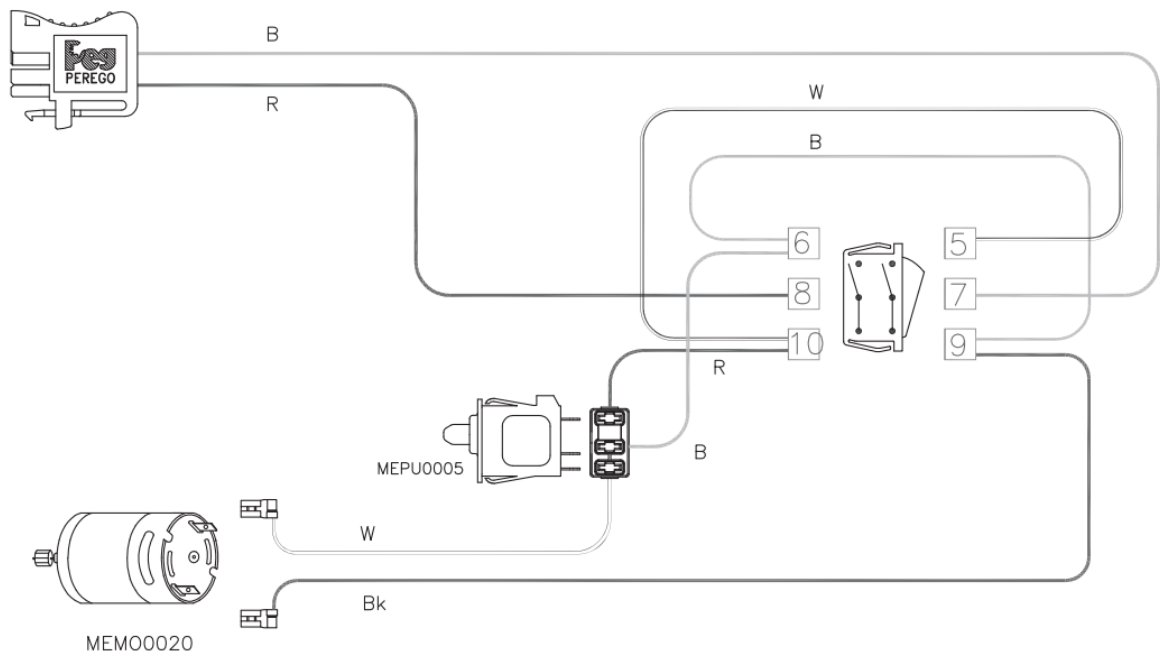

This Owner's Manual is provided and hosted by [Appliance Factory Parts](#).

Peg-Perego IGED1168 Owner's Manual

[Shop genuine replacement parts for Peg-Perego
IGED1168](#)

[Find Your Peg-Perego Ride On Parts - Select From 224 Models](#)

----- Manual continues below -----

b = blue
bk = black
r = red
w = white

b = bleu
bk = noir
r = rouge
w = blanc

b = azul
bk = negro
r = rojo
w = blanco