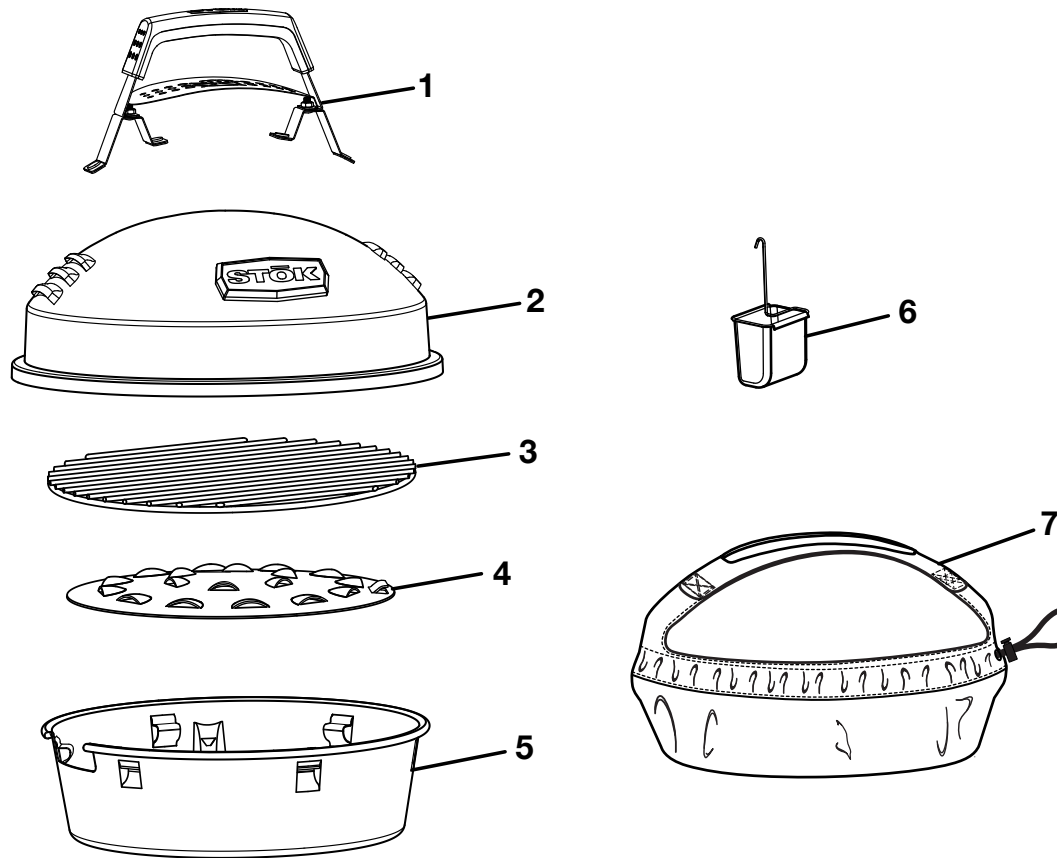

STG1000HD

FIGURE A / FIGURA A