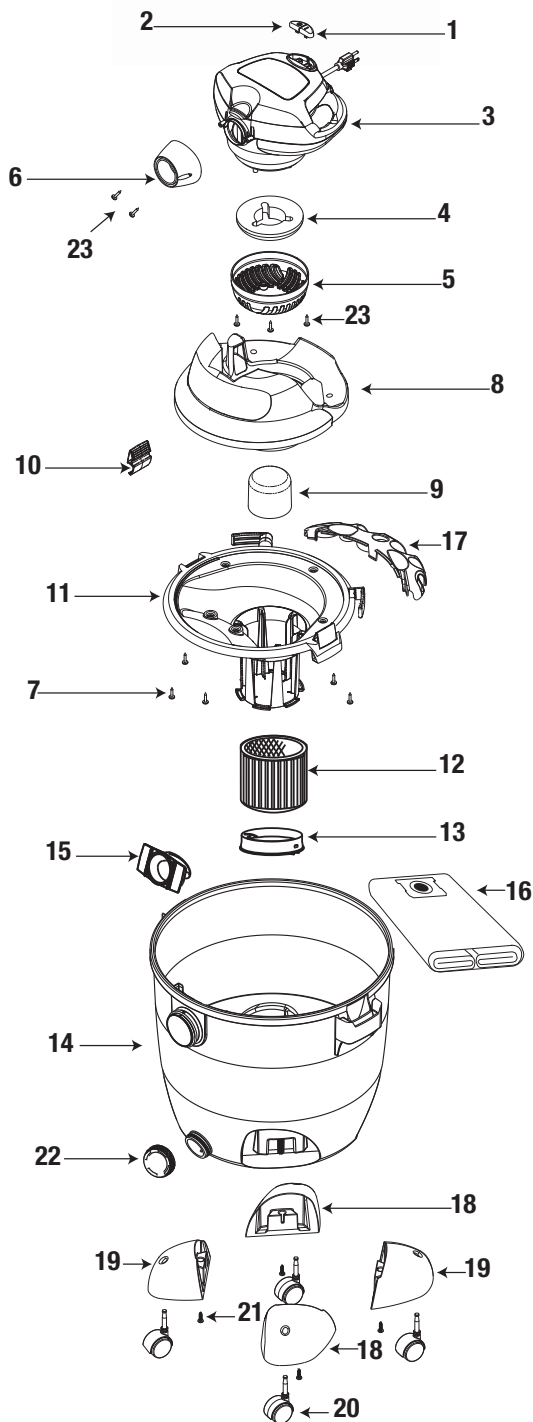

# Shop Vac BLB650C Owner's Manual

[Shop genuine replacement parts for Shop Vac  
BLB650C](#)

[Find Your Shop Vac Vacuum Cleaner Parts - Select From 487 Models](#)

----- Manual continues below -----

# Model BLB650C

ITEM	DESCRIPTION	PART NO.
1	Switch Button - I	7414200
2	Switch Button - O	7414210
3	Power Unit (Includes 1-7)	7263497
4	Intake Screen	8541205
5	Inlet Shield	7442301
6	Ferrule	7350400
7	Screw 10 x 3/4 Trilobe, Twin Lead	1517699
8	Tank Cover	1944624
9	Float	7411200
10	Lid latch	7444500
11	Lid Cage & Latch Assembly	7350665
12	Cartridge Filter	90304
13	Filter Retainer	3008000
14	Tank Assembly	1027397
15	Inlet Deflector	7413120
16	Disposable Filter Bag	90662
17	Tool Holder	8412000
18	Casterfoot A	8568000
19	Casterfoot B	8568010
20	Caster	6774200
21	Screw 10 x 3/4 SL Hex Head	1503999
22	Drain Cover	7446800
23	Screw #10 Trilobe THD	1517799