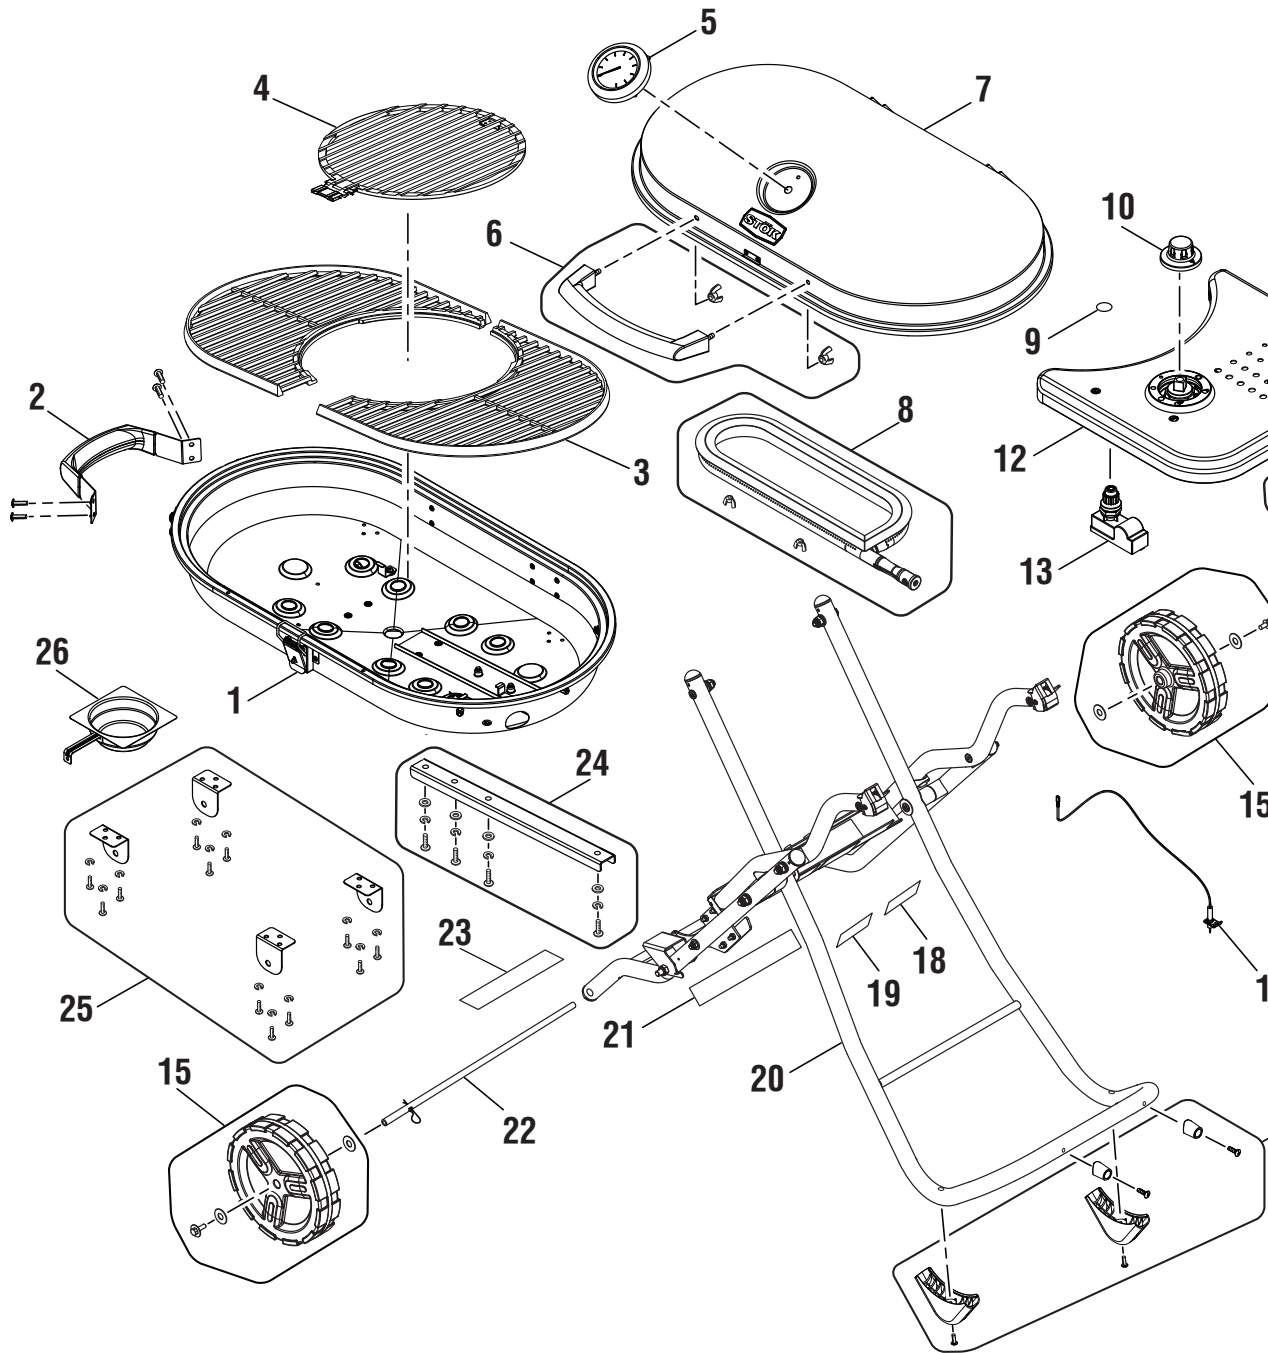

----- Manual continues below -----

STÖK
LP Gas Gridiron™ Grill
Model No. STG1050
Repair Sheet

STOK PORTABLE GRILL - MODEL NUMBER STG1050

STOK PORTABLE GRILL – MODEL NUMBER STG1050

The model number will be found a label attached to the Leg Stand. Always mention the model number in all correspondence for this **PORTABLE GRILL** or when ordering repair parts.

PARTS LIST

KEY NO.	PART NUMBER	DESCRIPTION
1	081001043804	Firebox Assembly
2	081001043806	Firebox Side Handle
3	081001043823	Grate.....
4	081001043812	Grate Insert.....
5	081001043007	Temperature Gauge.....
6	081001043822	Hood Handle w/Wing Nuts.....
7	081001043802	Hood Assembly
8	081001043825	Burner Assembly w/Wing Nuts.....
9	081001043907	Ignitor Label.....
10	081001043026	Control Knob
11	081001043906	Lighting Instruction Label
12	081001043807	Side Shelf Assembly.....
13	081001043034	Electronic Ignitor.....
14	081001043827	Match Holder Assembly w/Hardware.....
15	081001043824	Wheel Assembly w/Hardware.....
16	081001043826	Electrode Assembly w/Hardware
17	081001043830	Leg Stand Foot and Rest w/Hardware
18	081001043905	Data Label
19	081001043903	Caution Label
20	081001043813	Leg Stand Assembly.....
21	081001043902	Danger Warning Label
22	081001043831	Wheel Axle w/Hitch Pin
23	081001043904	Regulatory Warning Label
24	081001043828	Shelf Support Bracket w/Hardware.....
25	081001043829	Leg Stand Bracket w/Hardware
26	081001043811	Grease Cup.....
	Not Shown:	
	990000760	Operator's Manual (081001043901)
	5-30-14	
	(Rev:01)	