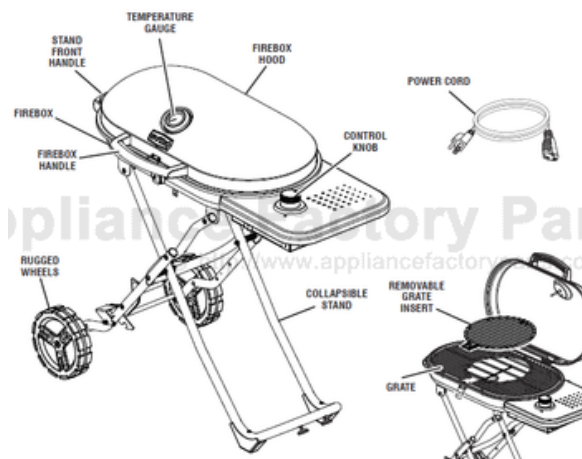

[Find Your STOK Grill Parts - Select From 22 Models](#)

----- Manual continues below -----