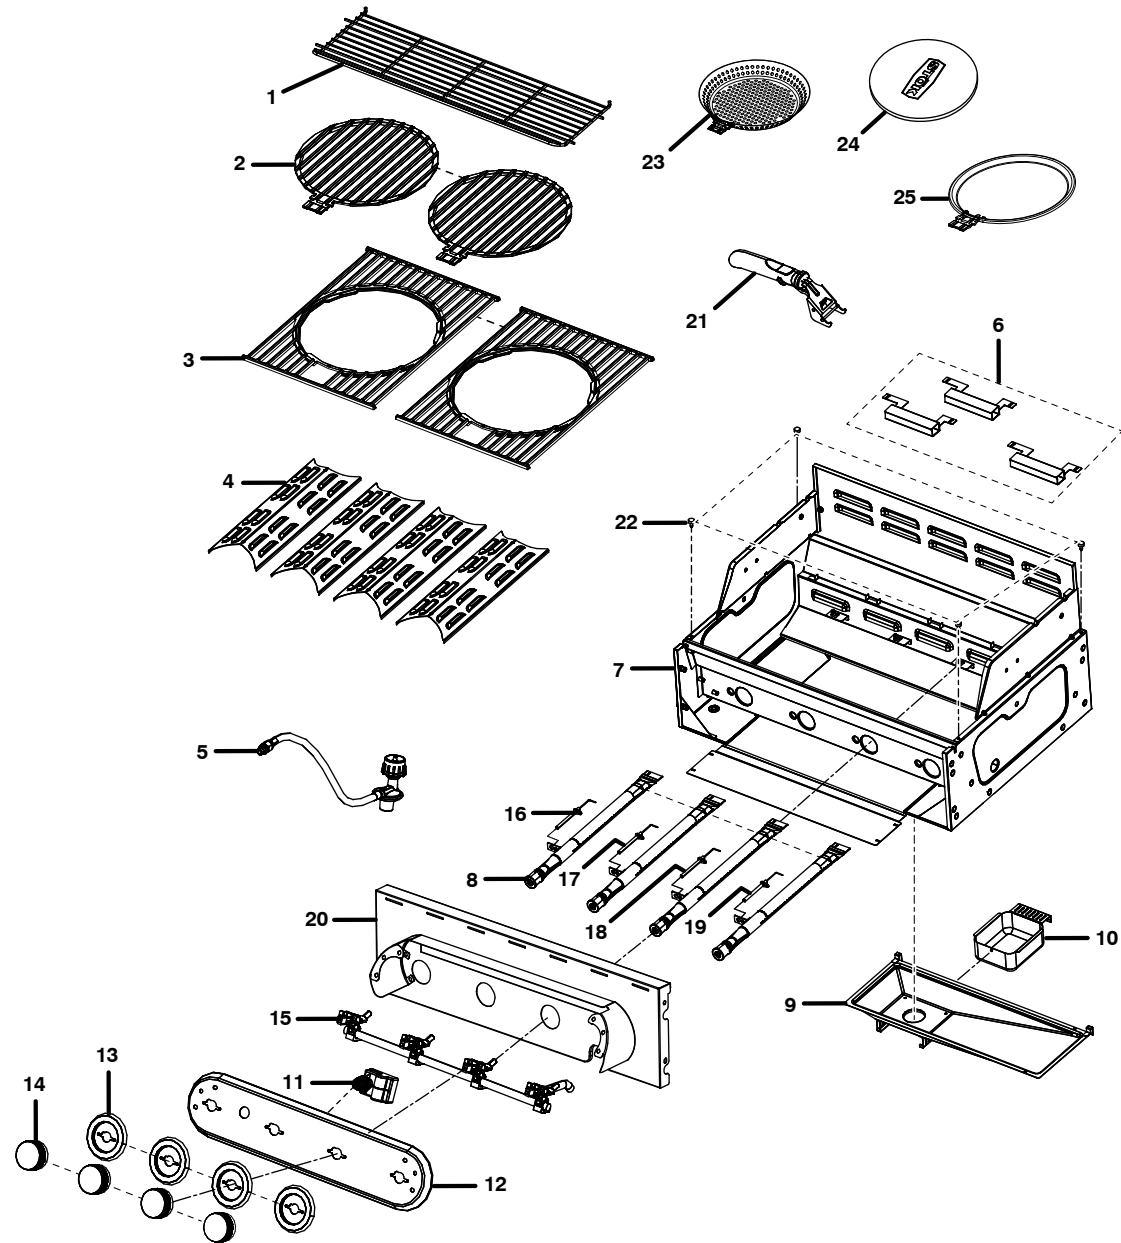

SGP4333SB

FIGURE A / FIGURA A

SGP4333SB

FIGURE A