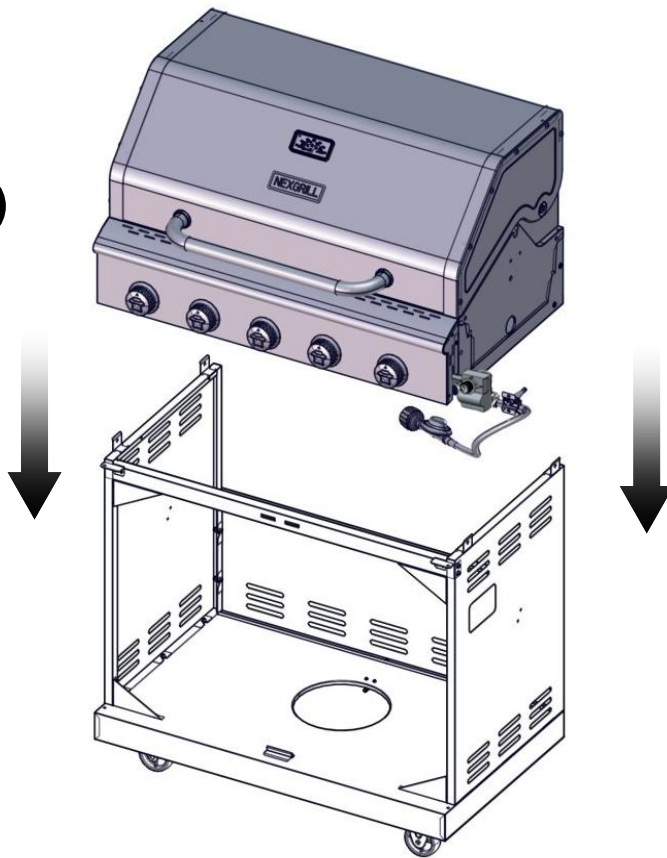

Truss Head Screw
5/32 - 32 x 3/8"
Tornillo de cabeza ovalada
5/32 - 32 x 3/8"
Vis cruciforme 5/32 - 32 x 3/8"

Flat Washer 1/4"
Arandela plana 1/4"
Rondelle plate 1/4"

Flat Washer 5/32"
Arandela plana 5/32"
Rondelle plate 5/32"

3

4

9

10

1

15

16

21