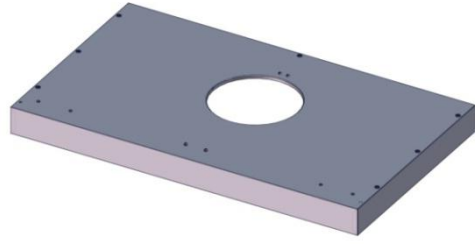

Package parts List
Lista de contenido del paquete
Liste des pièces de l'emballage

1

2

3

4

5

6

7

8

9

10 (x2)