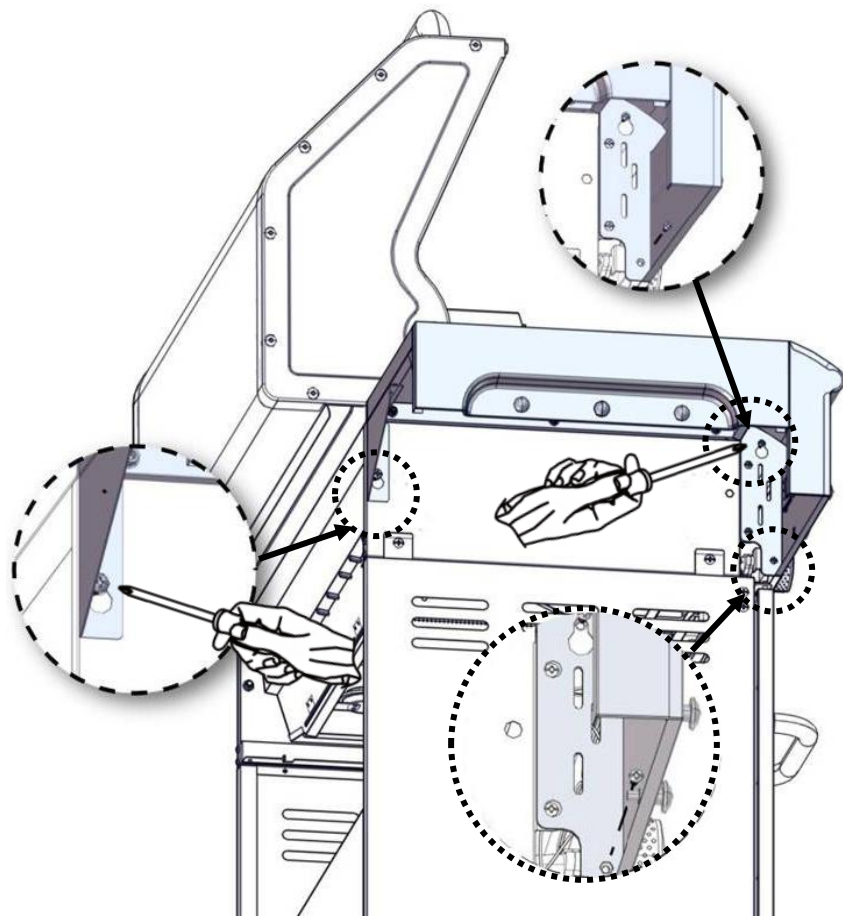

Truss Head Screw
5/32 - 32 x 3/8"
Tornillo de cabeza ovalada
5/32 - 32 x 3/8"
Vis cruciforme 5/32 - 32 x 3/8"

Flat Washer 1/4"
Arandela plana 1/4"
Rondelle plate 1/4"

Flat Washer 5/32"
Arandela plana 5/32"
Rondelle plate 5/32"

3

4

9

10

1

15

16

21