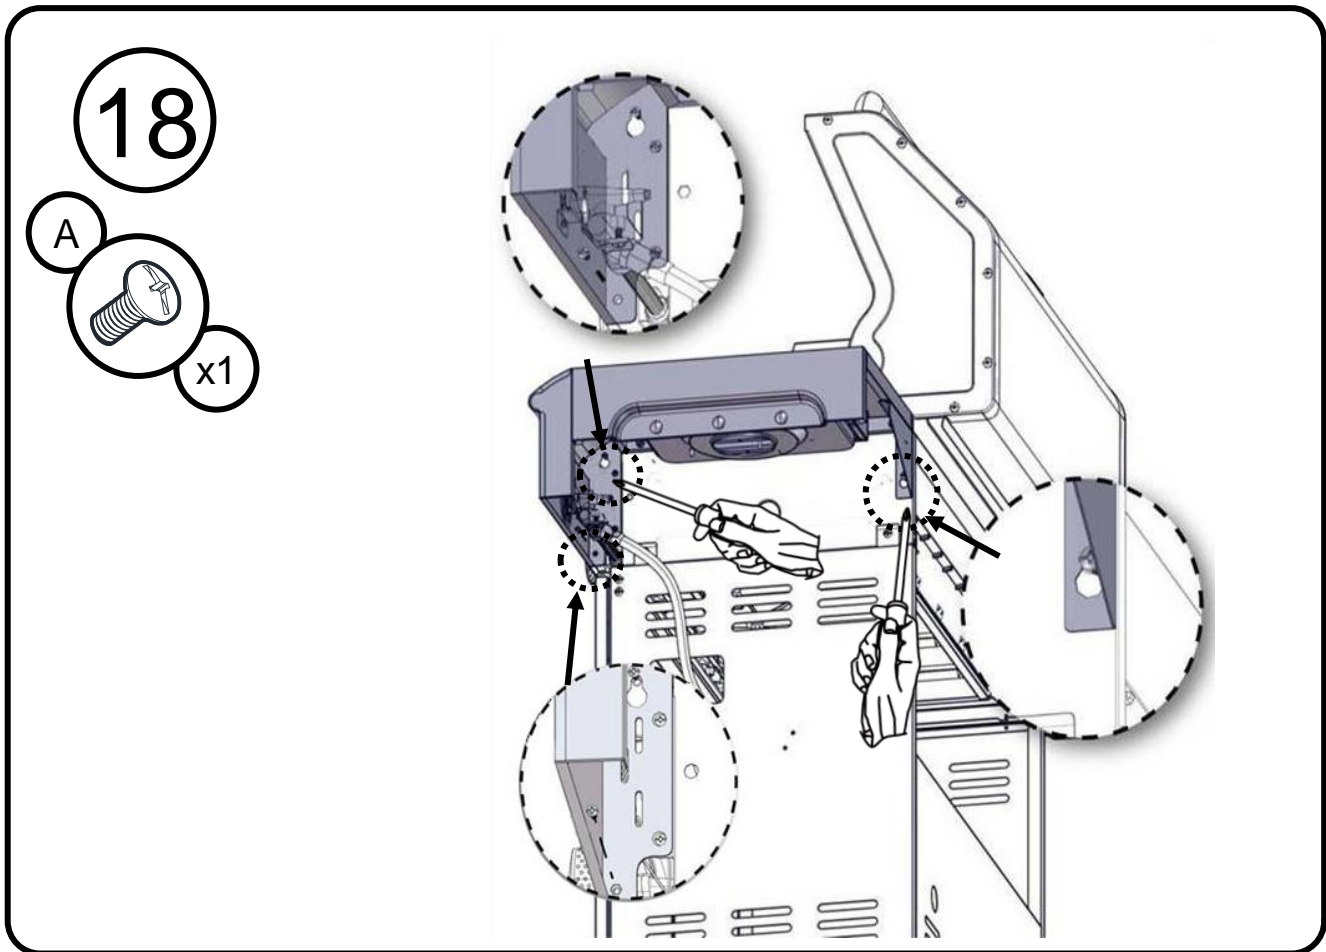

Truss Head Screw
5/32 - 32 x 3/8"
Tornillo de cabeza ovalada
5/32 - 32 x 3/8"
Vis cruciforme 5/32 - 32 x 3/8"

Flat Washer 1/4"
Arandela plana 1/4"
Rondelle plate 1/4"

Flat Washer 5/32"
Arandela plana 5/32"
Rondelle plate 5/32"

3

4

9

10

1

15

16

21