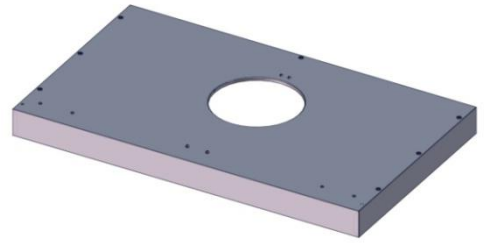

Package parts List
Lista de contenido del paquete
Liste des pièces de l'emballage

1

2

3

4

5

6

7

8

9

10 x2