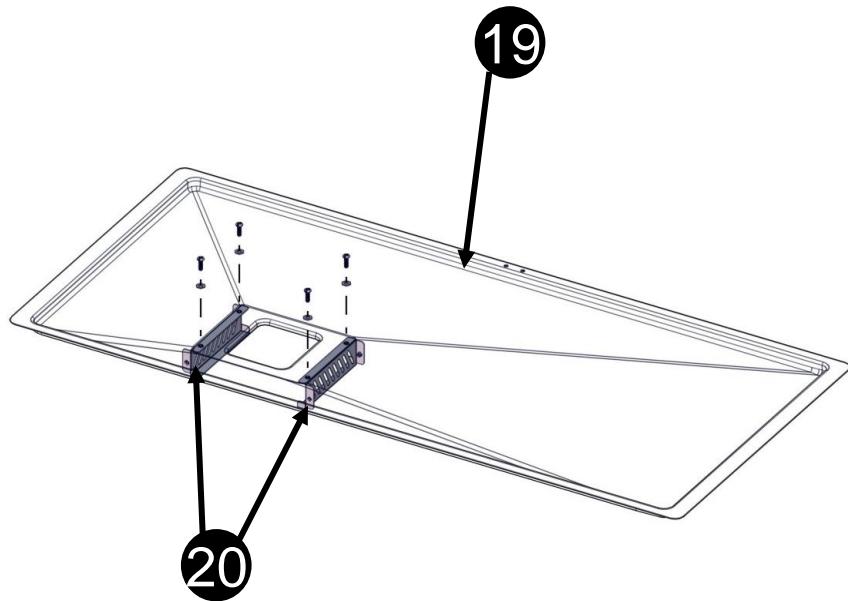

Truss Head Screw
5/32 - 32 x 3/8"
Tornillo de cabeza ovalada
5/32 - 32 x 3/8"
Vis cruciforme 5/32 - 32 x 3/8"

Flat Washer 1/4"
Arandela plana 1/4"
Rondelle plate 1/4"

Flat Washer 5/32"
Arandela plana 5/32"
Rondelle plate 5/32"

22

25

26

27 !

28

29

30

31