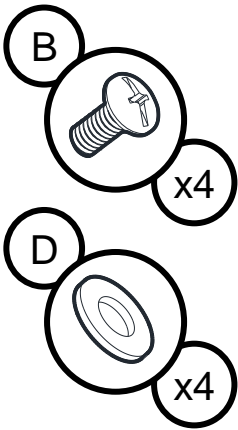

Truss Head Screw
5/32 - 32 x 3/8"
Tornillo de cabeza ovalada
5/32 - 32 x 3/8"
Vis cruciforme 5/32 - 32 x 3/8"

Flat Washer 1/4"
Arandela plana 1/4"
Rondelle plate 1/4"

Flat Washer 5/32"
Arandela plana 5/32"
Rondelle plate 5/32"

3

4

9

10

1

15

16

21

22

25

26

27 !

28

29

30

31