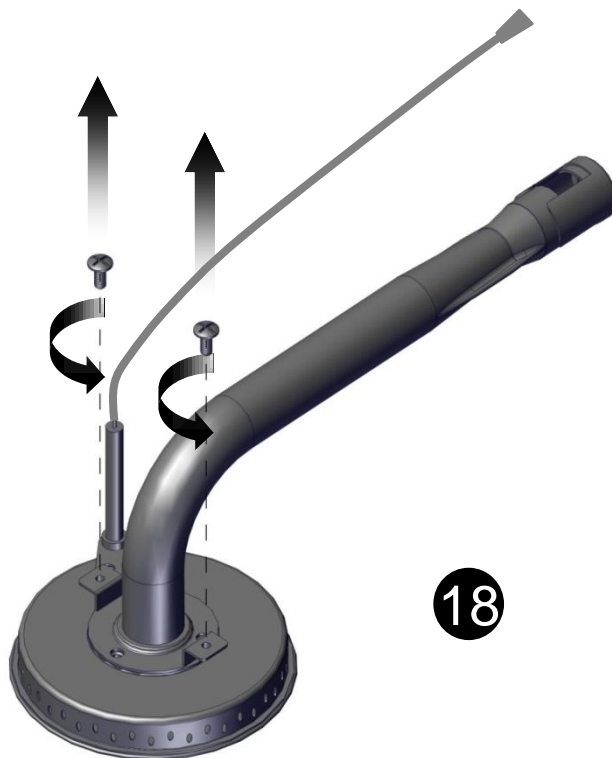

Truss Head Screw
5/32 - 32 x 3/8"
Tornillo de cabeza ovalada
5/32 - 32 x 3/8"
Vis cruciforme 5/32 - 32 x 3/8"

Flat Washer 1/4"
Arandela plana 1/4"
Rondelle plate 1/4"

Flat Washer 5/32"
Arandela plana 5/32"
Rondelle plate 5/32"

3

4

9

10

1

15

16

21

22

25

26

27 !

28

29

30

31