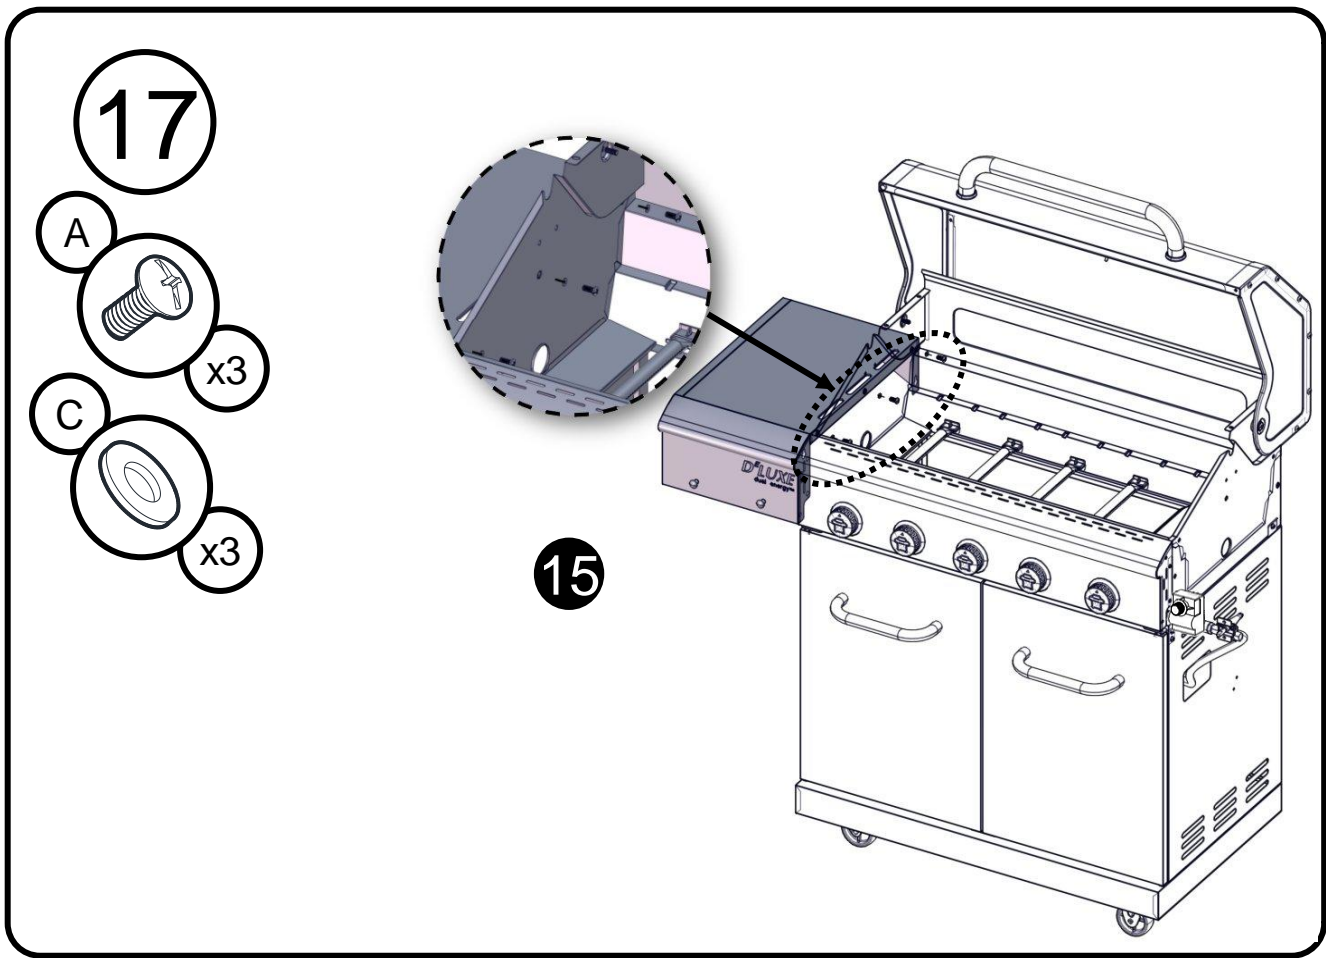

Truss Head Screw
5/32 - 32 x 3/8"
Tornillo de cabeza ovalada
5/32 - 32 x 3/8"
Vis cruciforme 5/32 - 32 x 3/8"

Flat Washer 1/4"
Arandela plana 1/4"
Rondelle plate 1/4"

Flat Washer 5/32"
Arandela plana 5/32"
Rondelle plate 5/32"

3

4

9

10

1

15

16

21